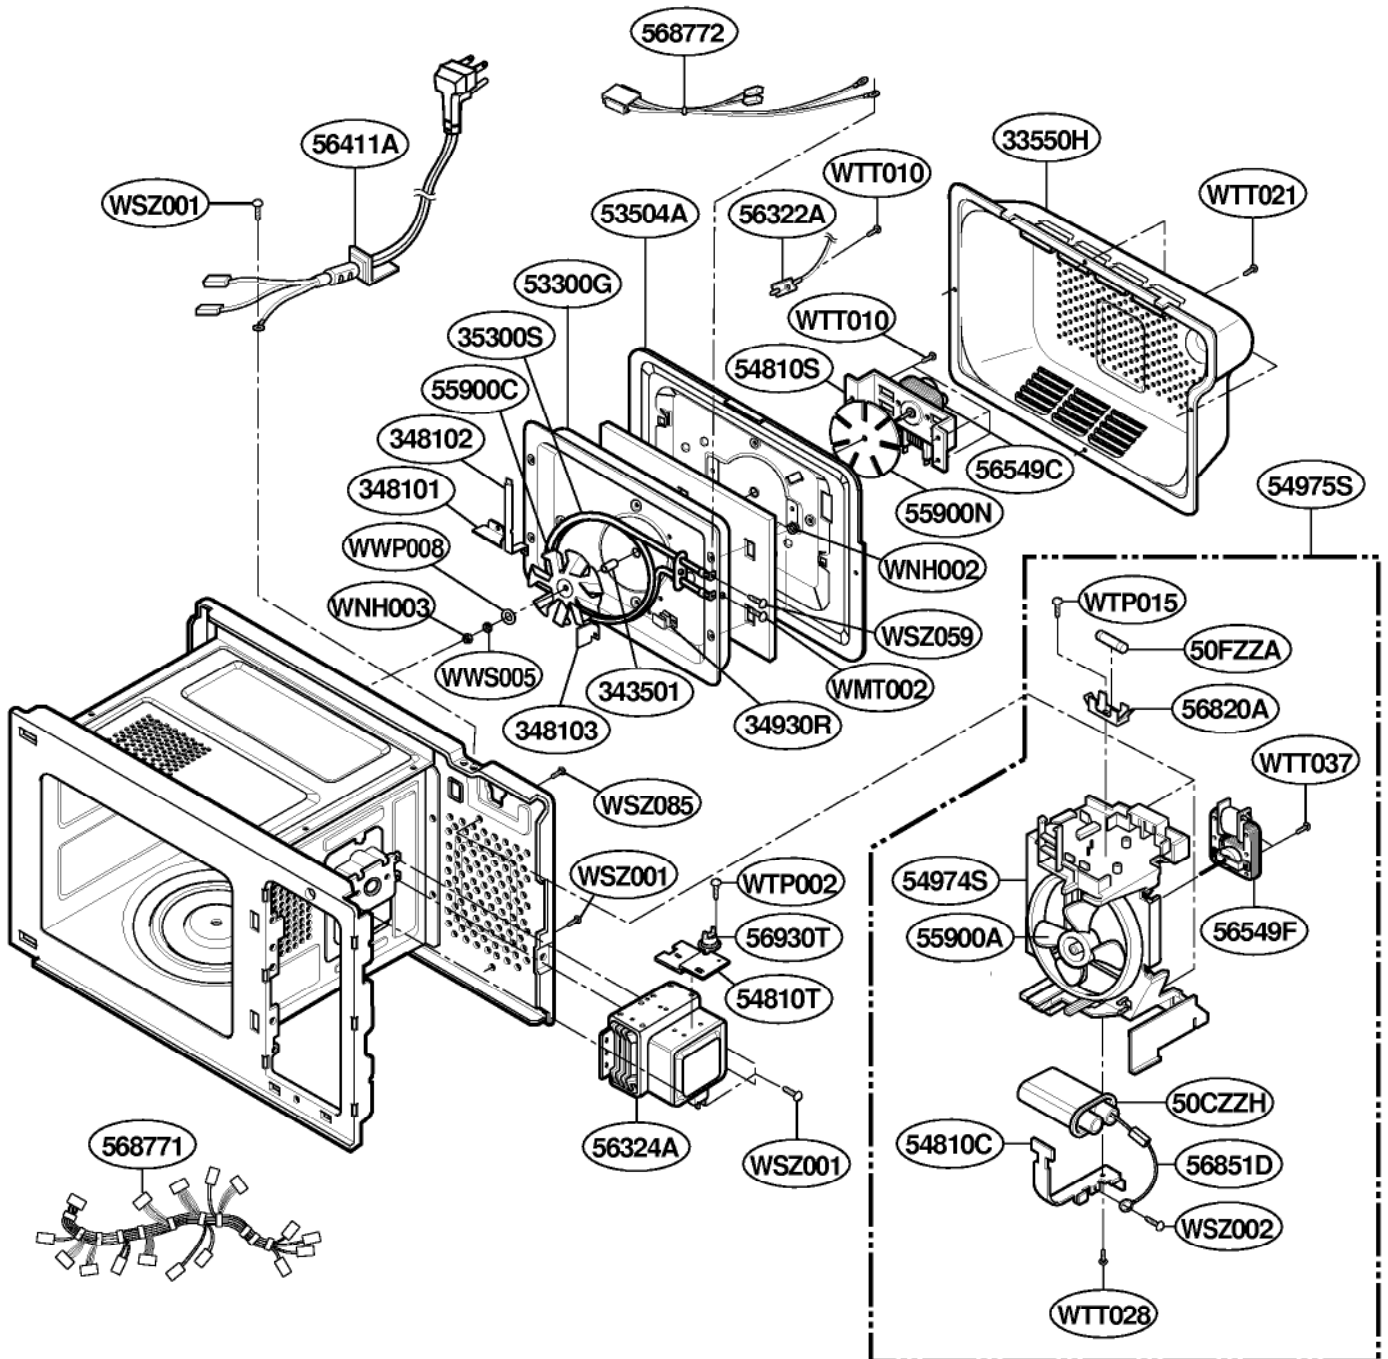

EXPLODED VIEW

INTRODUCTION

MODEL: JE1590

DOOR PARTS

MODEL: JE1590

CONTROLLER PARTS

MODEL: JE1590

OVEN CAVITY PARTS

MODEL: JE1590

LATCH BOARD PARTS

MODEL: JE1590

INTERIOR PARTS

MODEL: JE1590

BASE PLATE PARTS

MODEL: JE1590

SENSOR PARTS

MODEL: JE1590