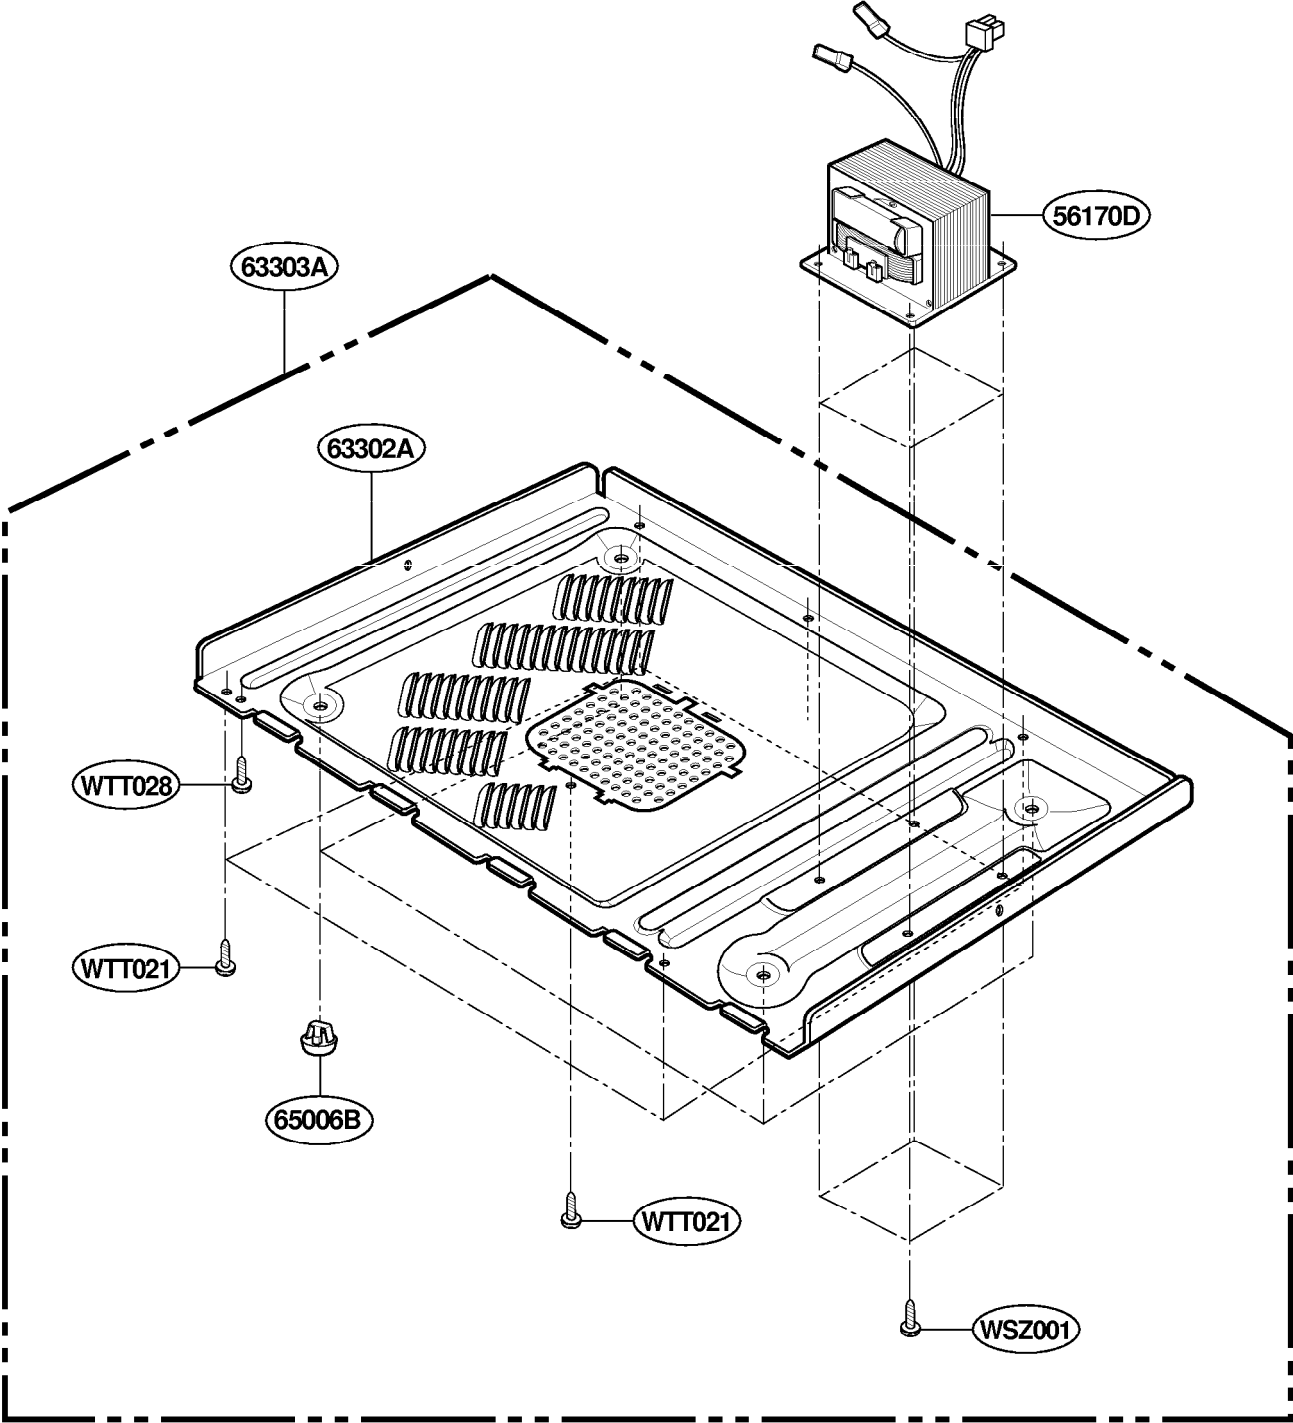

EXPLODED VIEW

INTRODUCTION

MODEL: JE1590

DOOR PARTS

MODEL: JE1590

CONTROLLER PARTS

MODEL: JE1590

OVEN CAVITY PARTS

MODEL: JE1590

LATCH BOARD PARTS

MODEL: JE1590

INTERIOR PARTS

MODEL: JE1590

BASE PLATE PARTS

MODEL: JE1590

SENSOR PARTS

MODEL: JE1590