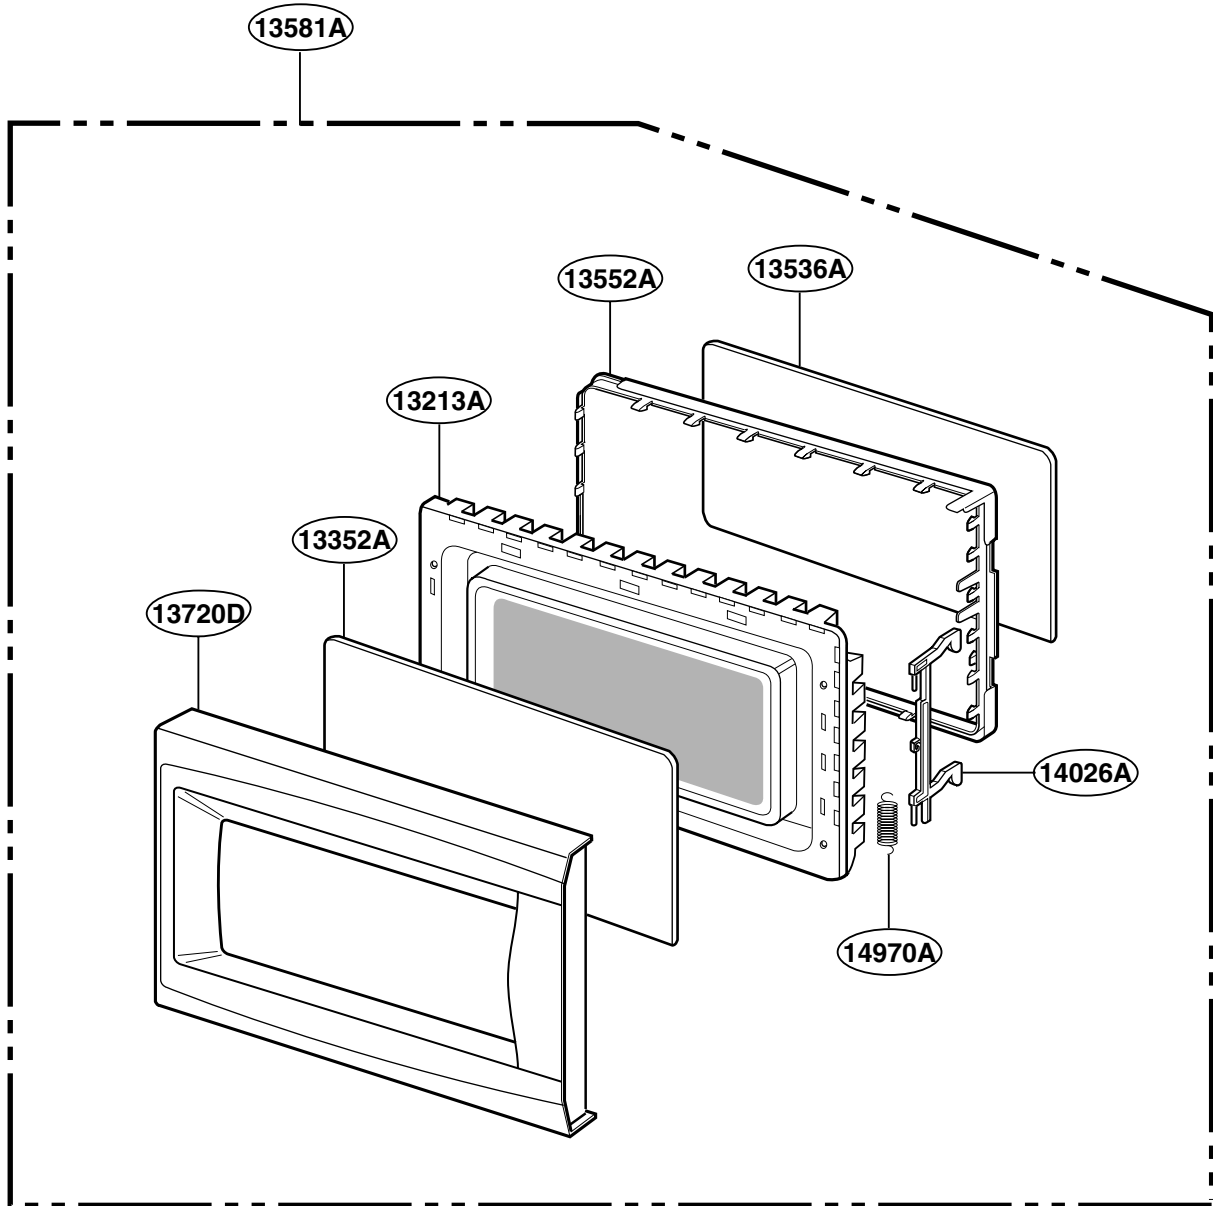

EXPLODED VIEW

INTRODUCTION

JES735

JES739

P/NO:3828W5S4231

DOOR PARTS

CONTROL PANEL PARTS

OVEN CAVITY PARTS

SUCTION GUIDE PARTS

INTERIOR PARTS (I)

Model: JES735WJ 01
JES735BJ 01
JES739WJ 01

Check the rating label of **Model** and order SVC parts according to the **Model No.**

INTERIOR PARTS (II)

Model: JES735WJ 02
JES735BJ 02
JES739WJ 02

Check the rating label of **Model** and order SVC parts according to the **Model No.**

BASE PLATE PARTS