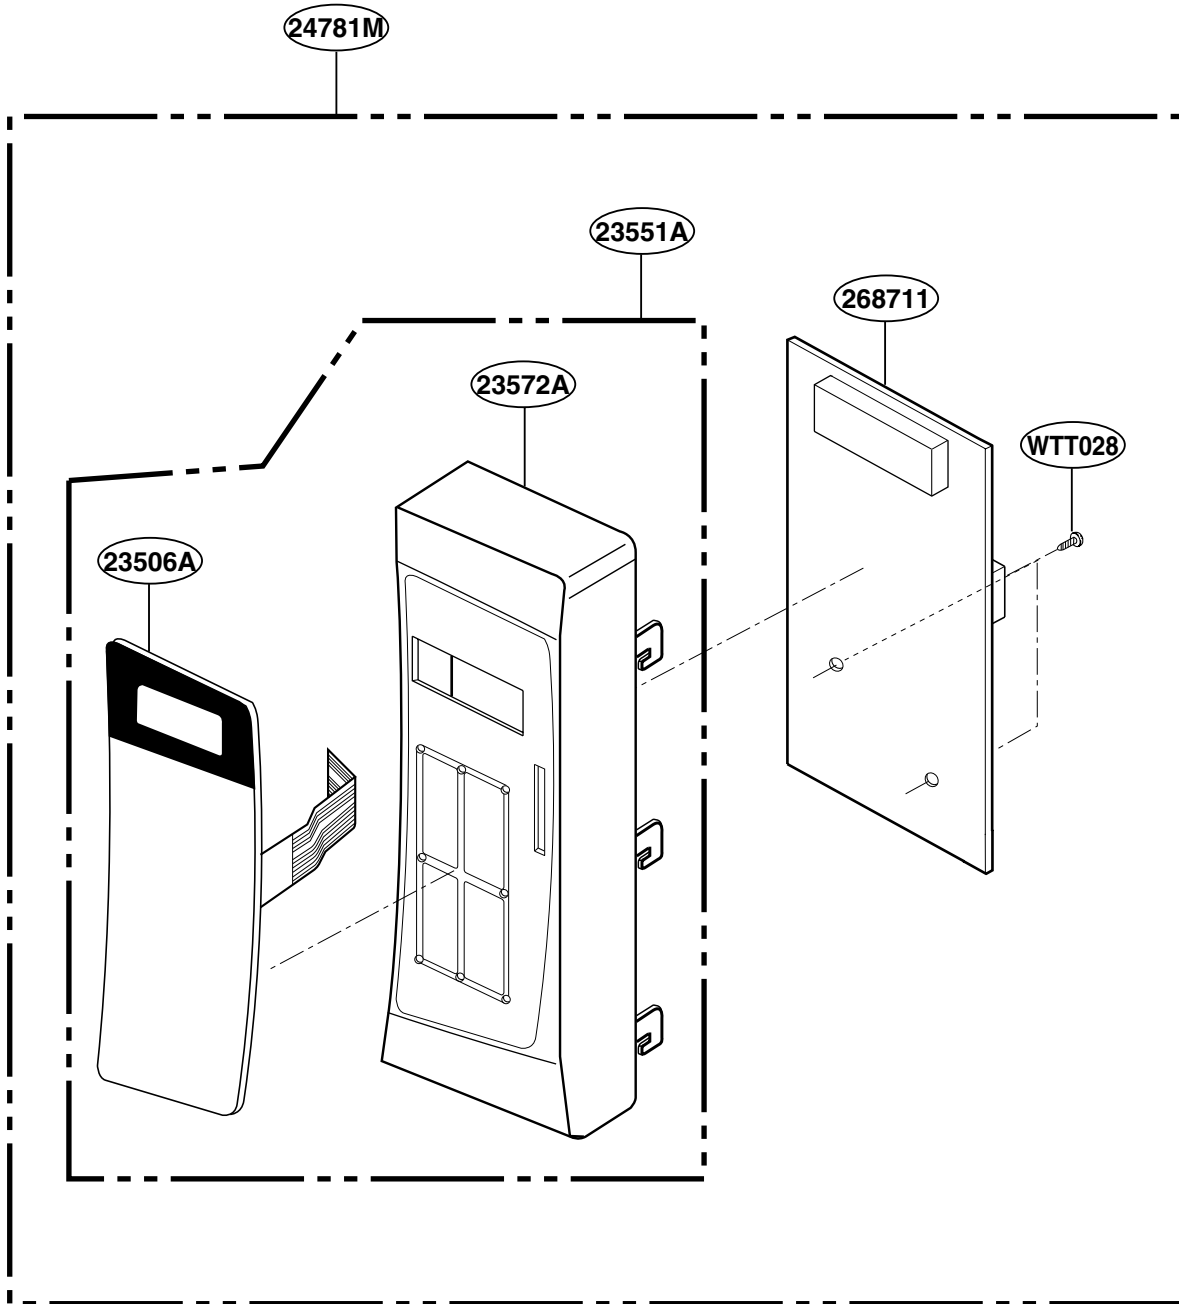

EXPLODED VIEW

INTRODUCTION

JES735

JES739

P/NO:3828W5S4231

DOOR PARTS

CONTROL PANEL PARTS

OVEN CAVITY PARTS

SUCTION GUIDE PARTS

INTERIOR PARTS (I)

Model: JES735WJ 01
JES735BJ 01
JES739WJ 01

Check the rating label of **Model** and order SVC parts according to the **Model No.**

INTERIOR PARTS (II)

Model: JES735WJ 02
JES735BJ 02
JES739WJ 02

Check the rating label of **Model** and order SVC parts according to the **Model No.**

BASE PLATE PARTS