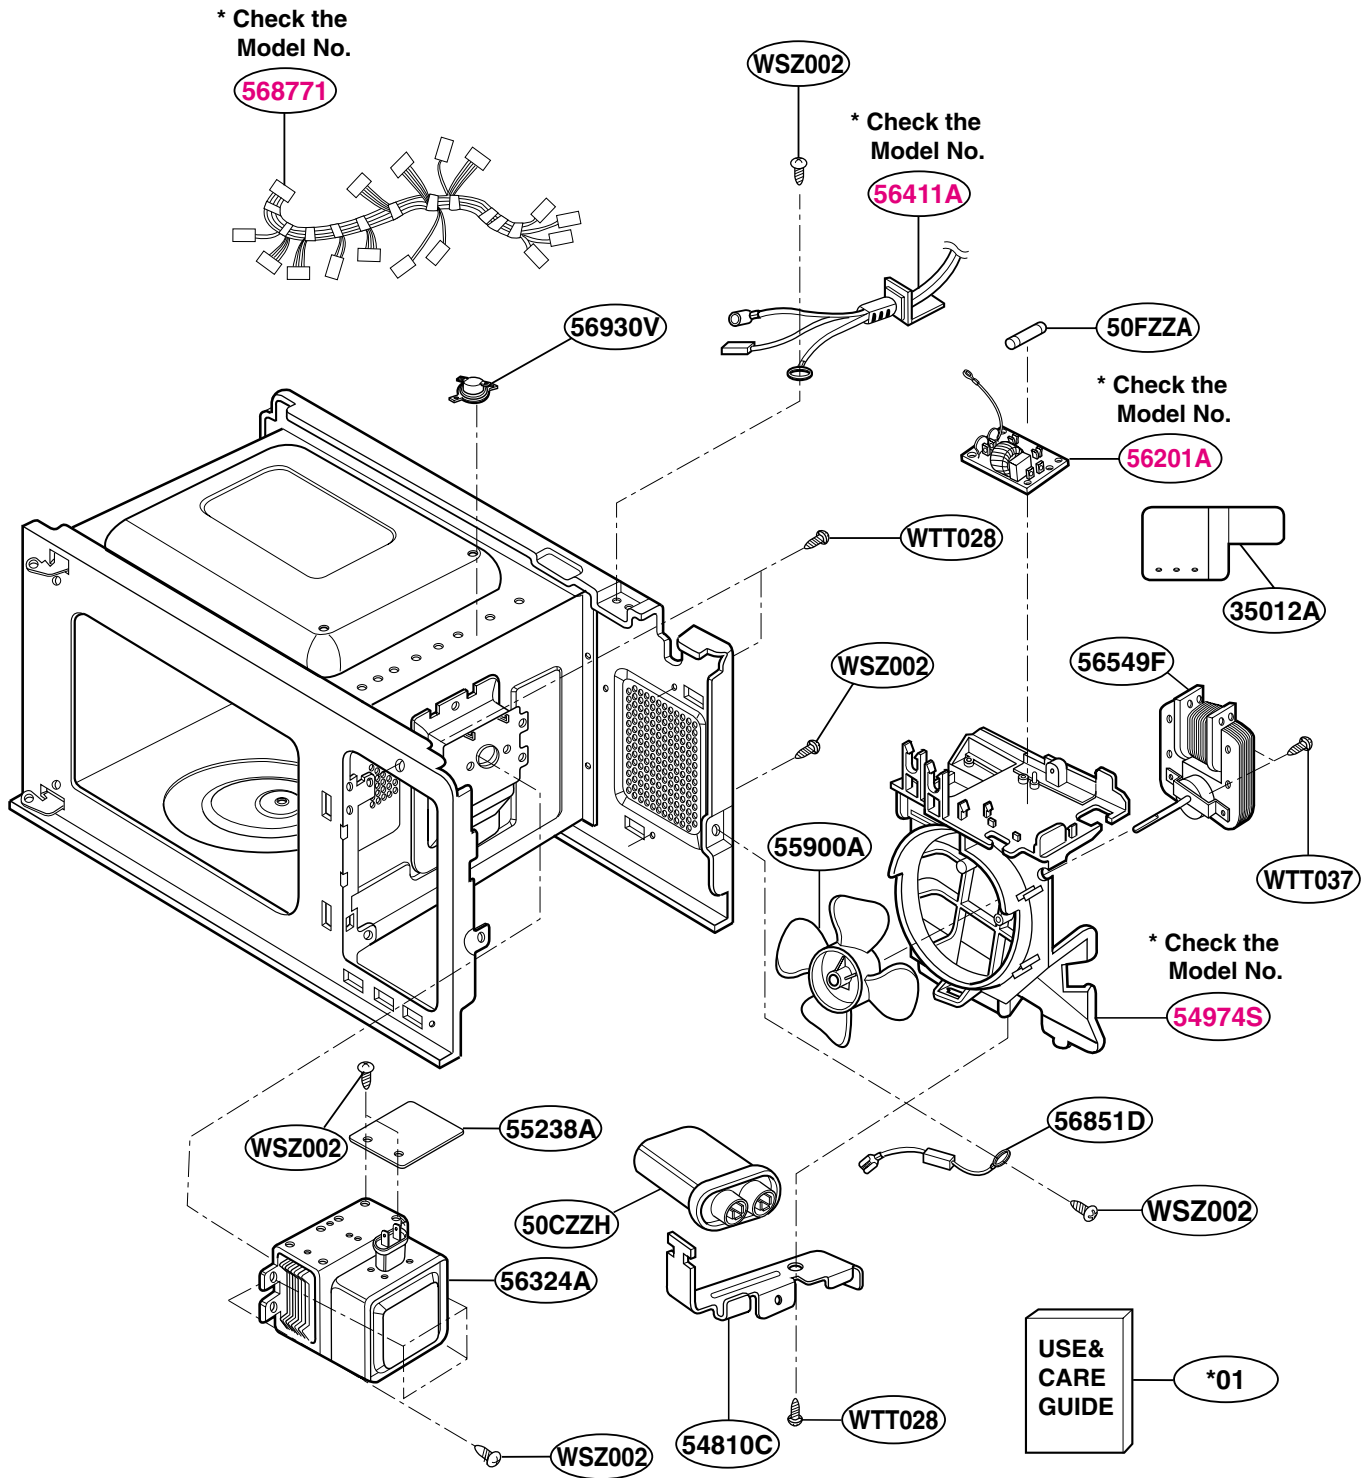

EXPLODED VIEW

INTRODUCTION

JES735

JES739

P/NO:3828W5S4231

DOOR PARTS

CONTROL PANEL PARTS

OVEN CAVITY PARTS

SUCTION GUIDE PARTS

INTERIOR PARTS (I)

Model: JES735WJ 01
JES735BJ 01
JES739WJ 01

Check the rating label of **Model** and order SVC parts according to the **Model No.**

INTERIOR PARTS (II)

Model: JES735WJ 02
JES735BJ 02
JES739WJ 02

Check the rating label of **Model** and order SVC parts according to the **Model No.**

BASE PLATE PARTS