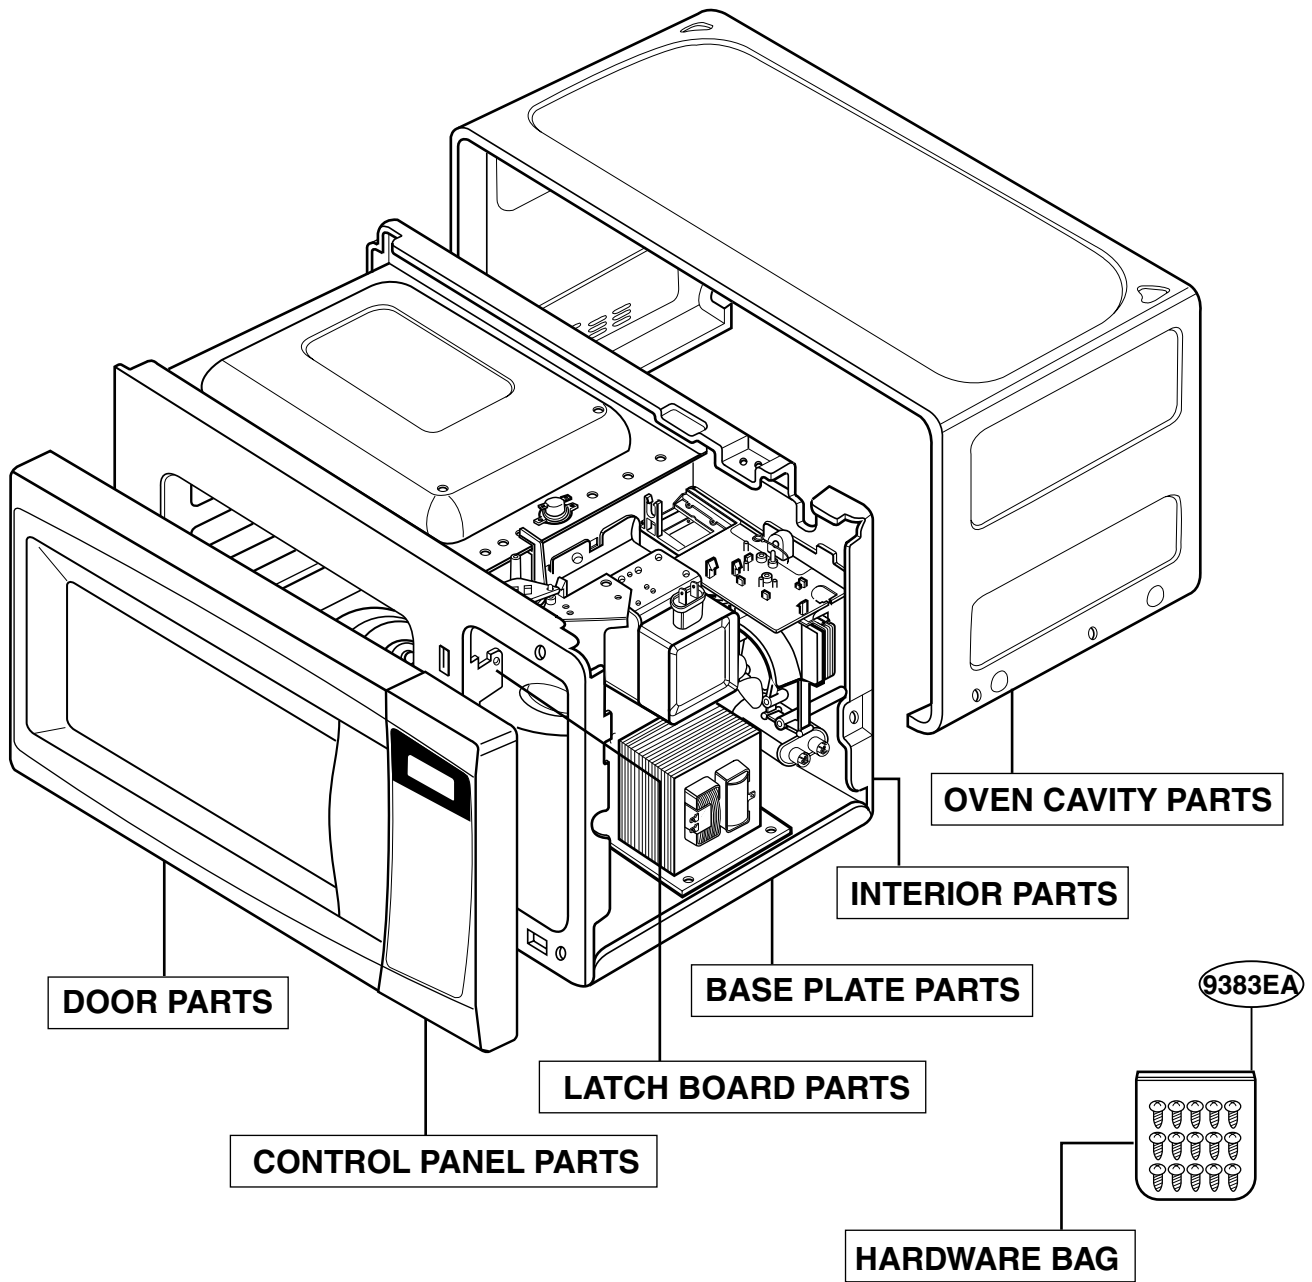

EXPLODED VIEW

INTRODUCTION

JES735

JES739

P/NO:3828W5S4231

DOOR PARTS

CONTROL PANEL PARTS

OVEN CAVITY PARTS

SUCTION GUIDE PARTS

INTERIOR PARTS (I)

Model: JES735WJ 01
JES735BJ 01
JES739WJ 01

Check the rating label of **Model** and order SVC parts according to the **Model No.**

INTERIOR PARTS (II)

Model: JES735WJ 02
JES735BJ 02
JES739WJ 02

Check the rating label of **Model** and order SVC parts according to the **Model No.**

BASE PLATE PARTS