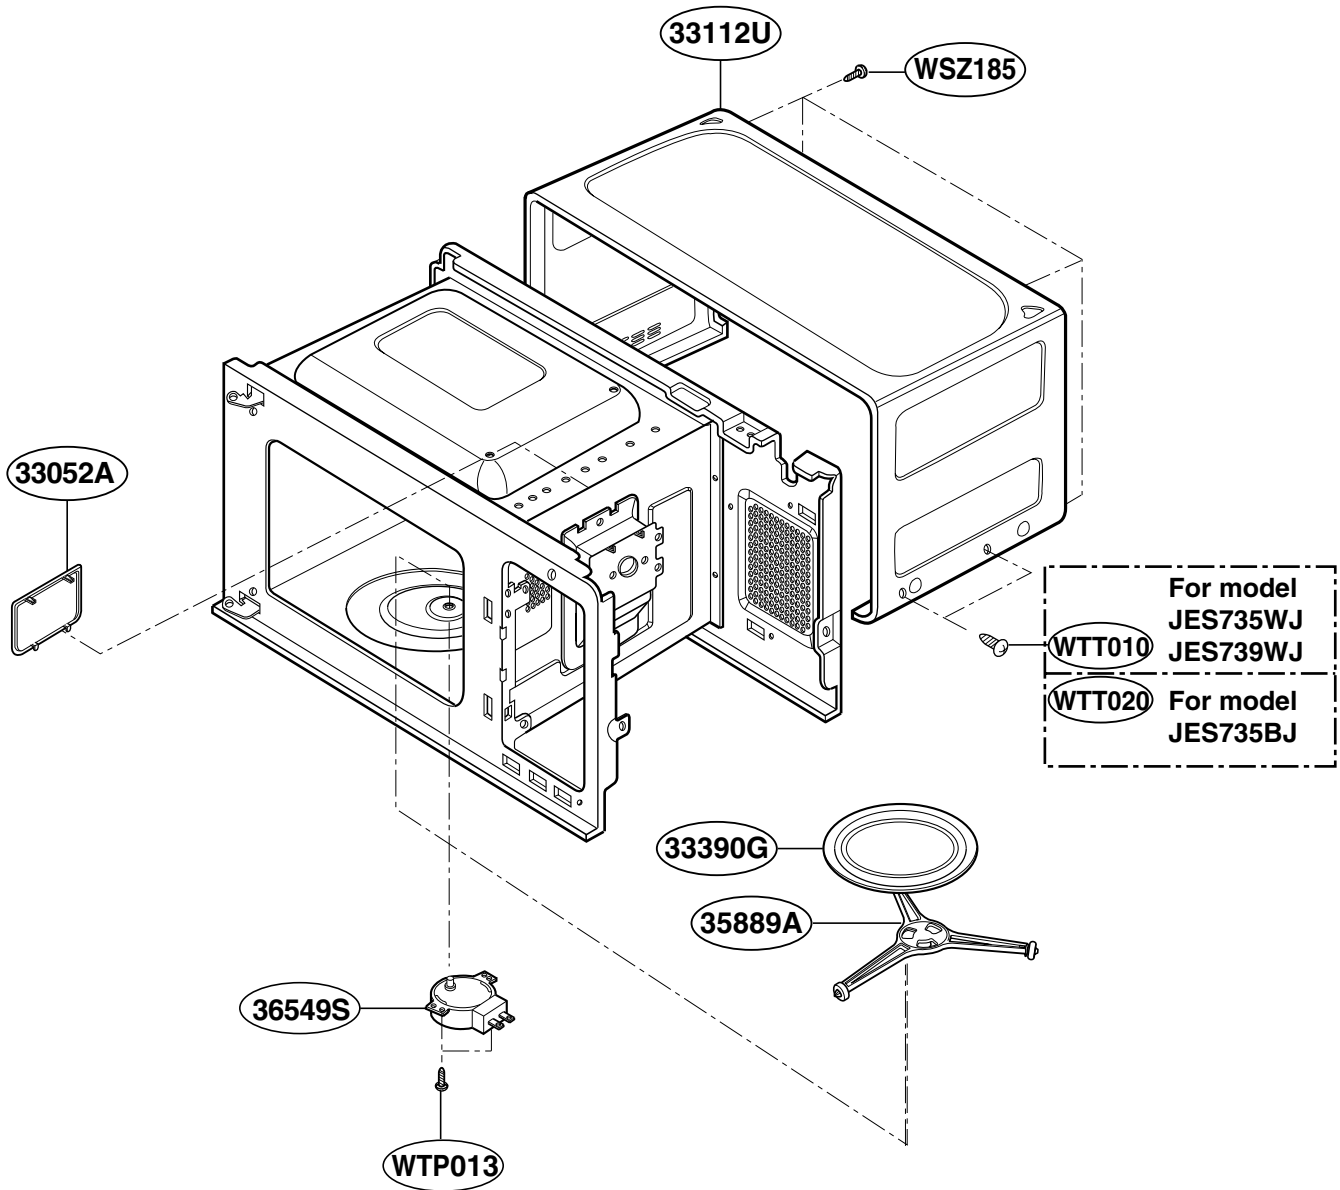

EXPLODED VIEW

INTRODUCTION

JES735

JES739

P/NO:3828W5S4231

DOOR PARTS

CONTROL PANEL PARTS

OVEN CAVITY PARTS

SUCTION GUIDE PARTS

INTERIOR PARTS (I)

Model: JES735WJ 01
JES735BJ 01
JES739WJ 01

Check the rating label of **Model** and order SVC parts according to the **Model No.**

INTERIOR PARTS (II)

Model: JES735WJ 02
JES735BJ 02
JES739WJ 02

Check the rating label of **Model** and order SVC parts according to the **Model No.**

BASE PLATE PARTS