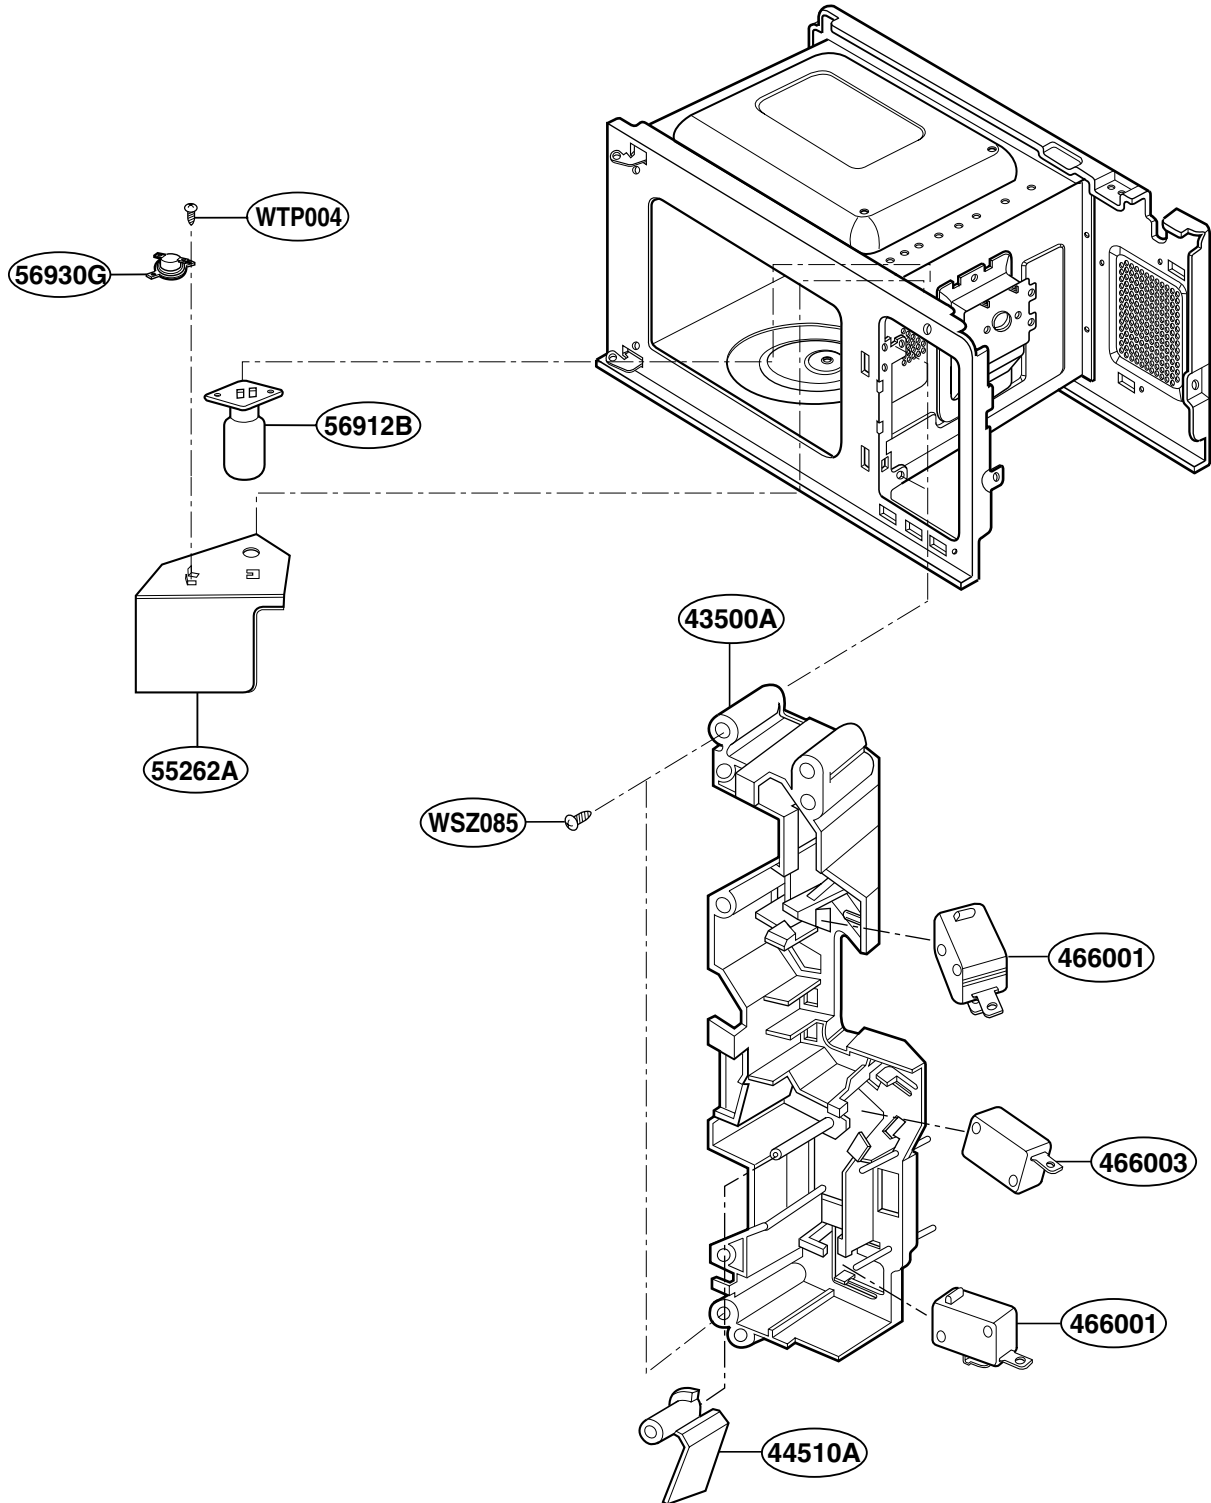

EXPLODED VIEW

INTRODUCTION

JES735

JES739

P/NO:3828W5S4231

DOOR PARTS

CONTROL PANEL PARTS

OVEN CAVITY PARTS

SUCTION GUIDE PARTS

INTERIOR PARTS (I)

Model: JES735WJ 01
JES735BJ 01
JES739WJ 01

Check the rating label of **Model** and order SVC parts according to the **Model No.**

INTERIOR PARTS (II)

Model: JES735WJ 02
JES735BJ 02
JES739WJ 02

Check the rating label of **Model** and order SVC parts according to the **Model No.**

BASE PLATE PARTS