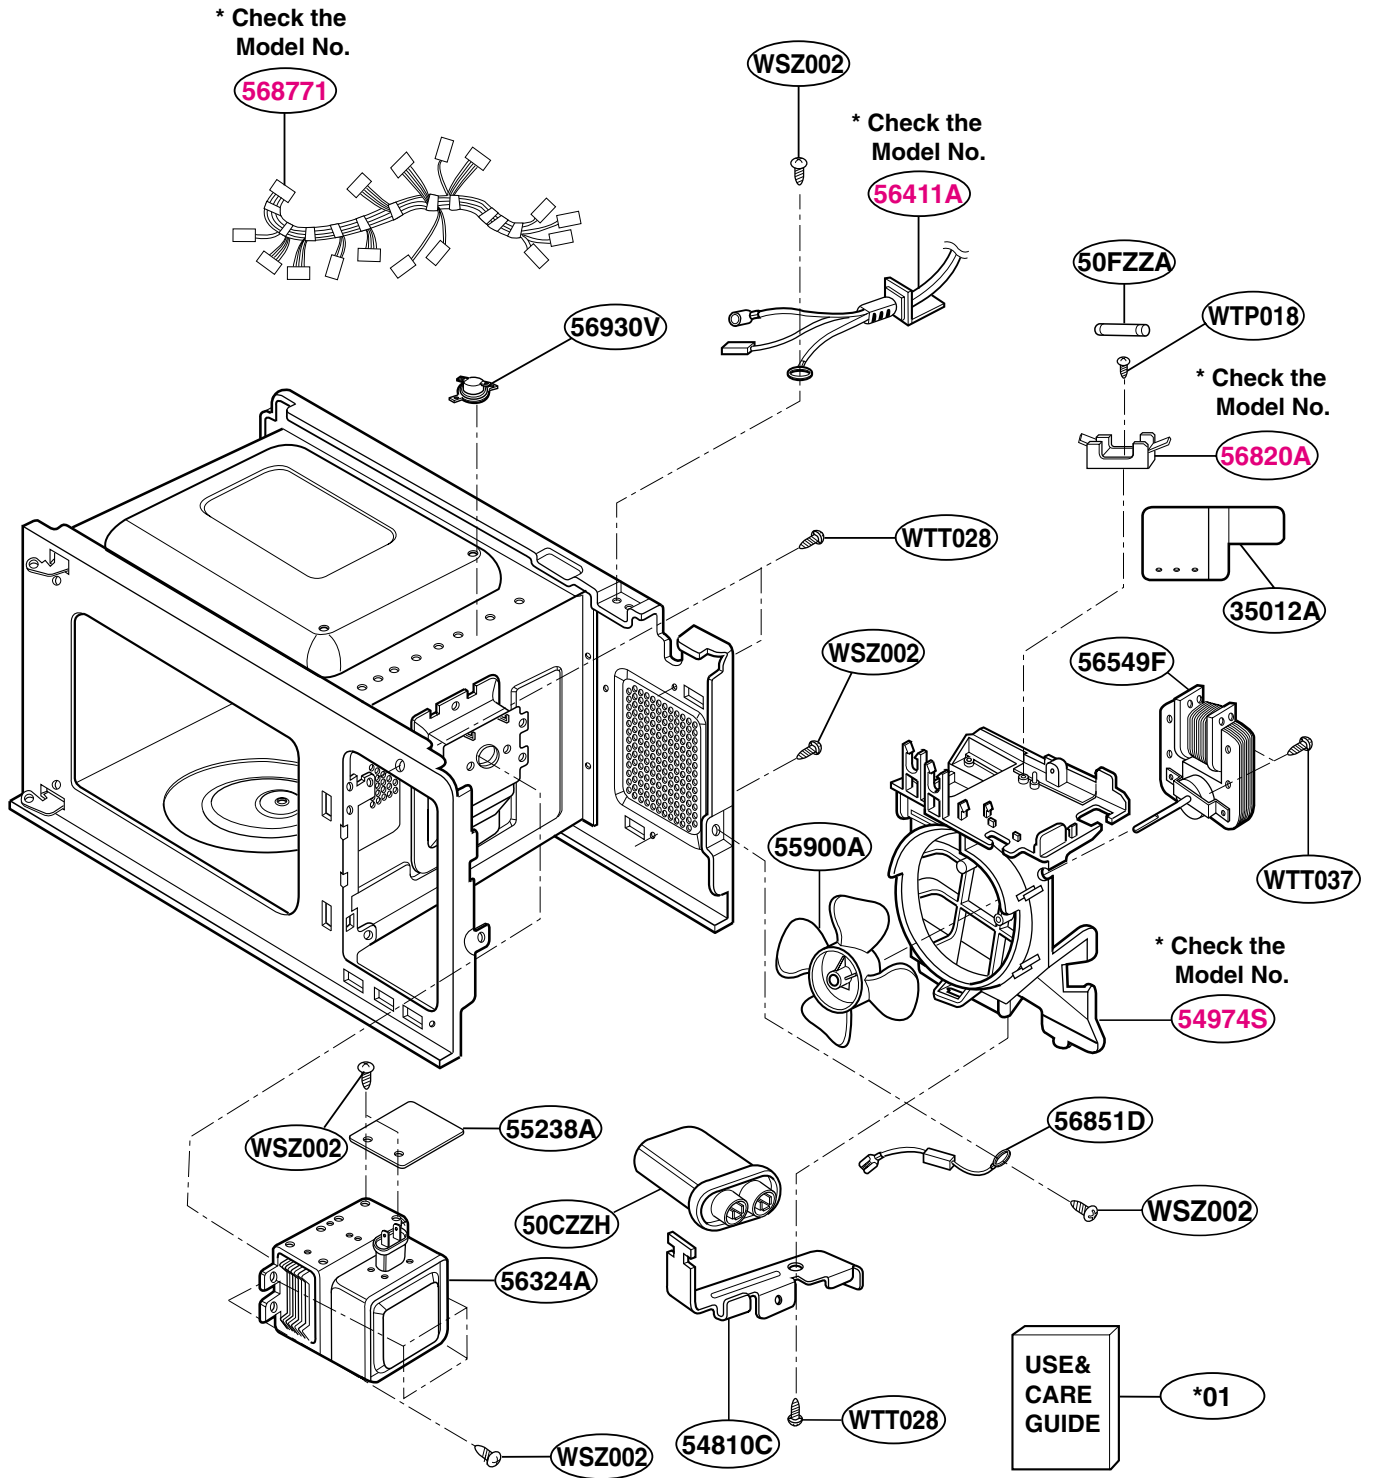

EXPLODED VIEW

INTRODUCTION

JES735

JES739

P/NO:3828W5S4231

DOOR PARTS

CONTROL PANEL PARTS

OVEN CAVITY PARTS

SUCTION GUIDE PARTS

INTERIOR PARTS (I)

Model: JES735WJ 01
JES735BJ 01
JES739WJ 01

Check the rating label of **Model** and order SVC parts according to the **Model No.**

INTERIOR PARTS (II)

Model: JES735WJ 02
JES735BJ 02
JES739WJ 02

Check the rating label of **Model** and order SVC parts according to the **Model No.**

BASE PLATE PARTS