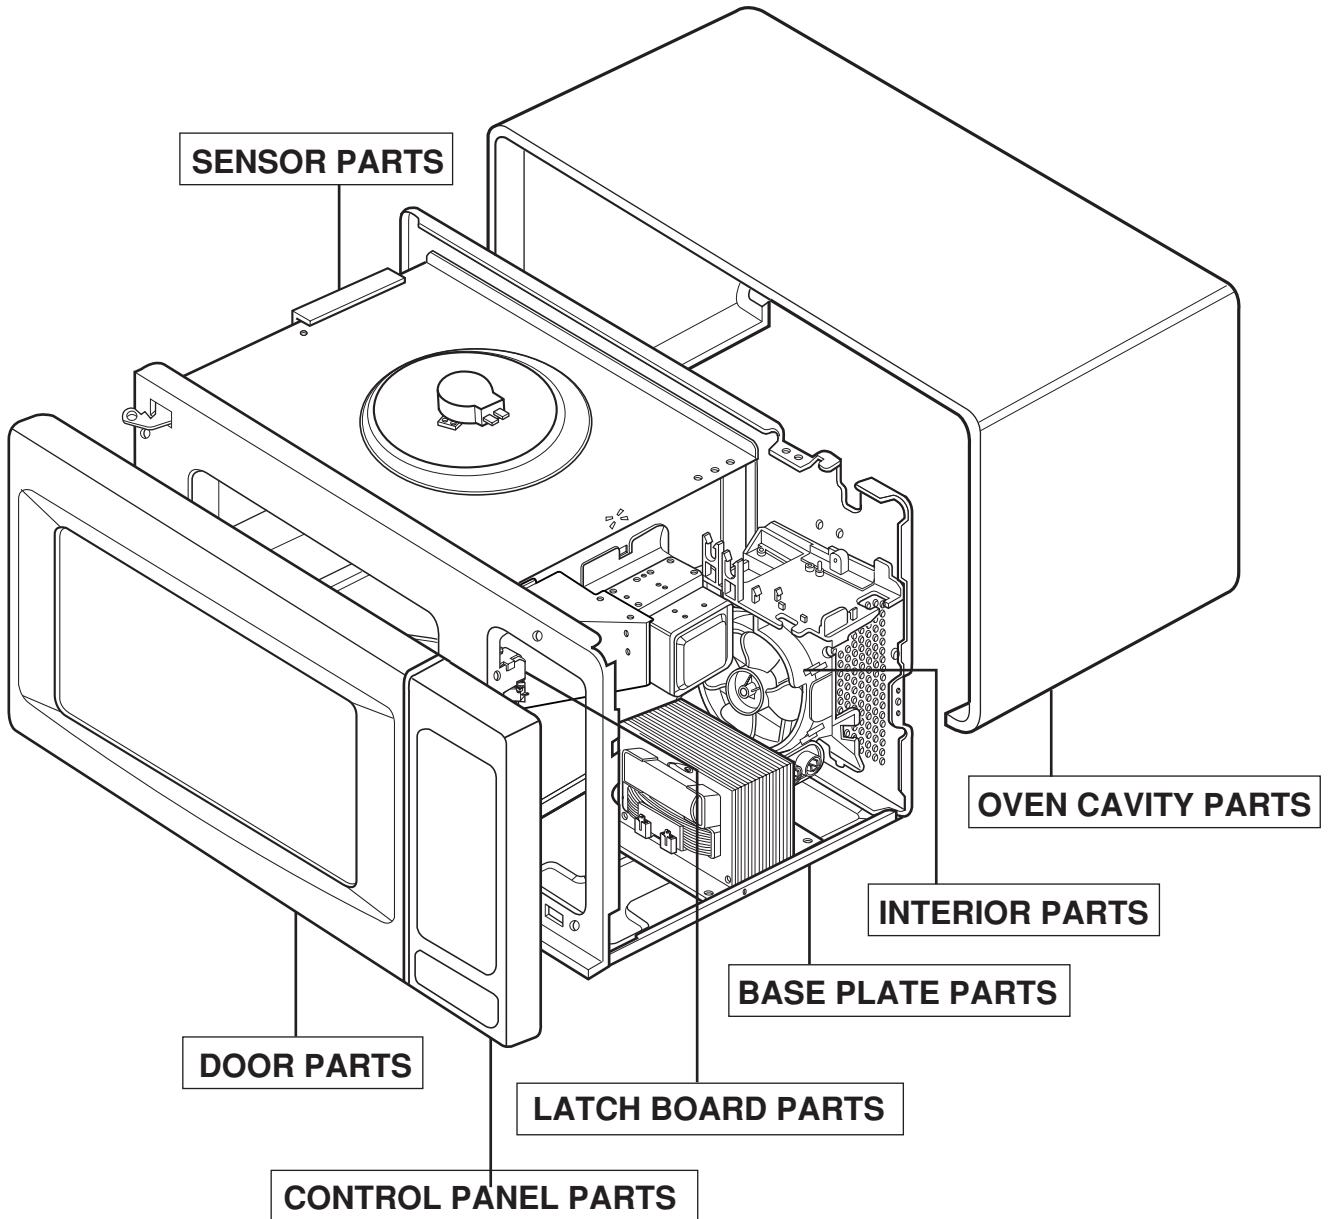

EXPLODED VIEW

INTRODUCTION

Model : JE1860WH / JE1860BH
JE1860CH / JE1860WB
JE1860GB / JE1860CB
JE1860SB / JE1860SH
JES1851GB / JES1851WB
JES1851AB / JES1851SB

DOOR PARTS

CONTROL PANEL PARTS

For Model : JE1860WH
JE1860BH
JE1860CH
JE1860WB
JE1860GB
JE1860CB
JES1851GB
JES1851WB
JES1851AB

For Model : JE1860SB
JE1860SH
JES1851SB

OVEN CAVITY PARTS

LATCH BOARD PARTS

INTERIOR PARTS

BASE PLATE PARTS

SENSOR PARTS