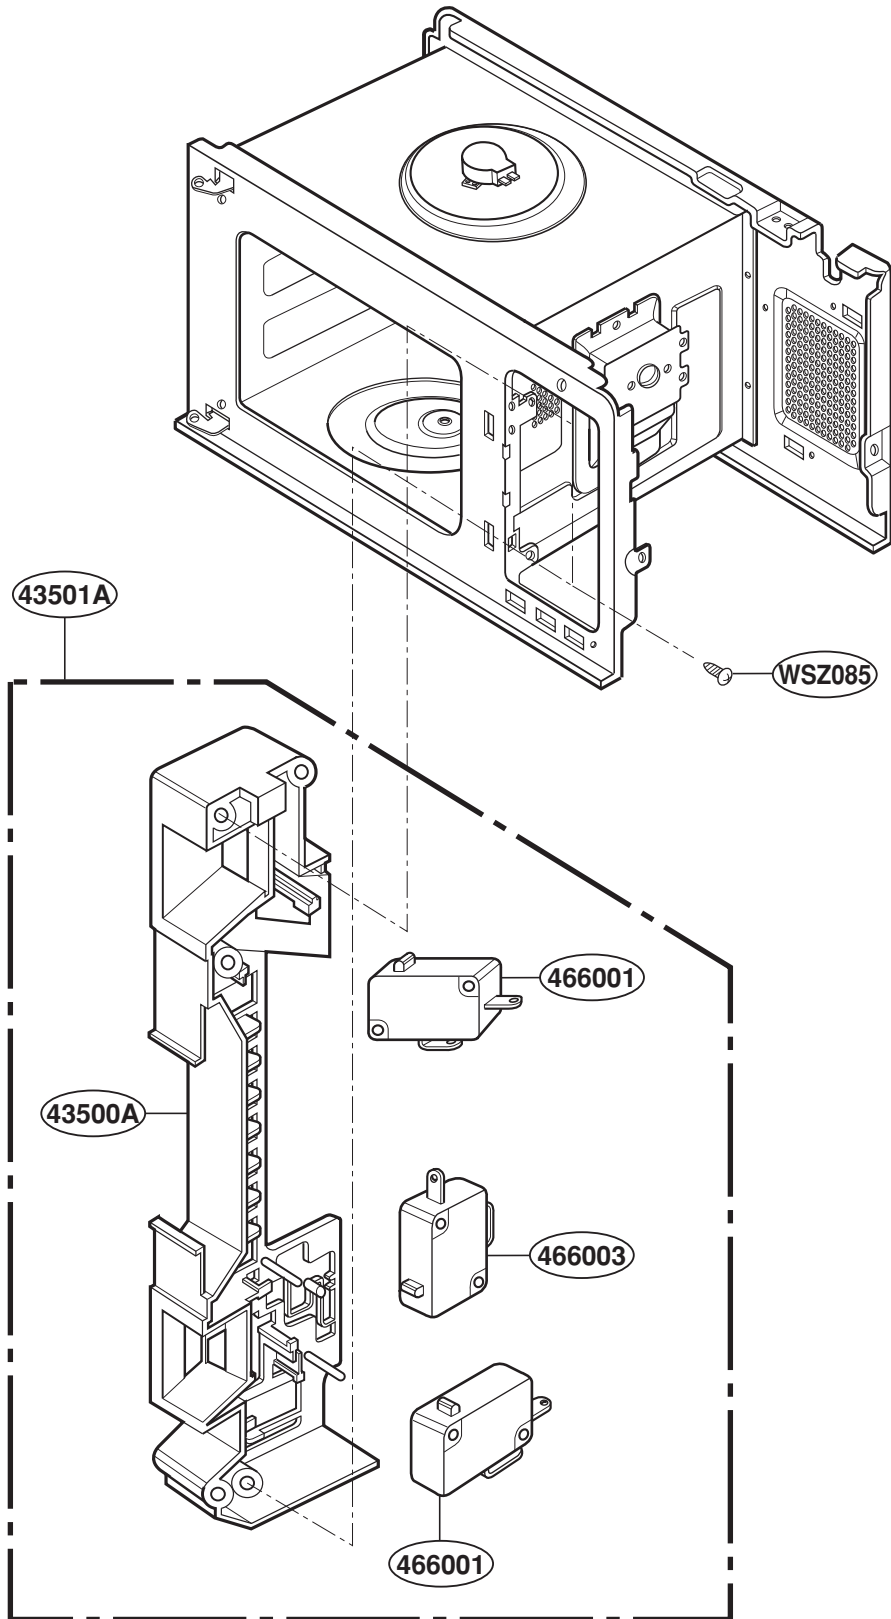

EXPLODED VIEW

INTRODUCTION

Model : JE1860WH / JE1860BH
JE1860CH / JE1860WB
JE1860GB / JE1860CB
JE1860SB / JE1860SH
JES1851GB / JES1851WB
JES1851AB / JES1851SB

DOOR PARTS

CONTROL PANEL PARTS

For Model : JE1860WH
JE1860BH
JE1860CH
JE1860WB
JE1860GB
JE1860CB
JES1851GB
JES1851WB
JES1851AB

For Model : JE1860SB
JE1860SH
JES1851SB

OVEN CAVITY PARTS

LATCH BOARD PARTS

INTERIOR PARTS

BASE PLATE PARTS

SENSOR PARTS