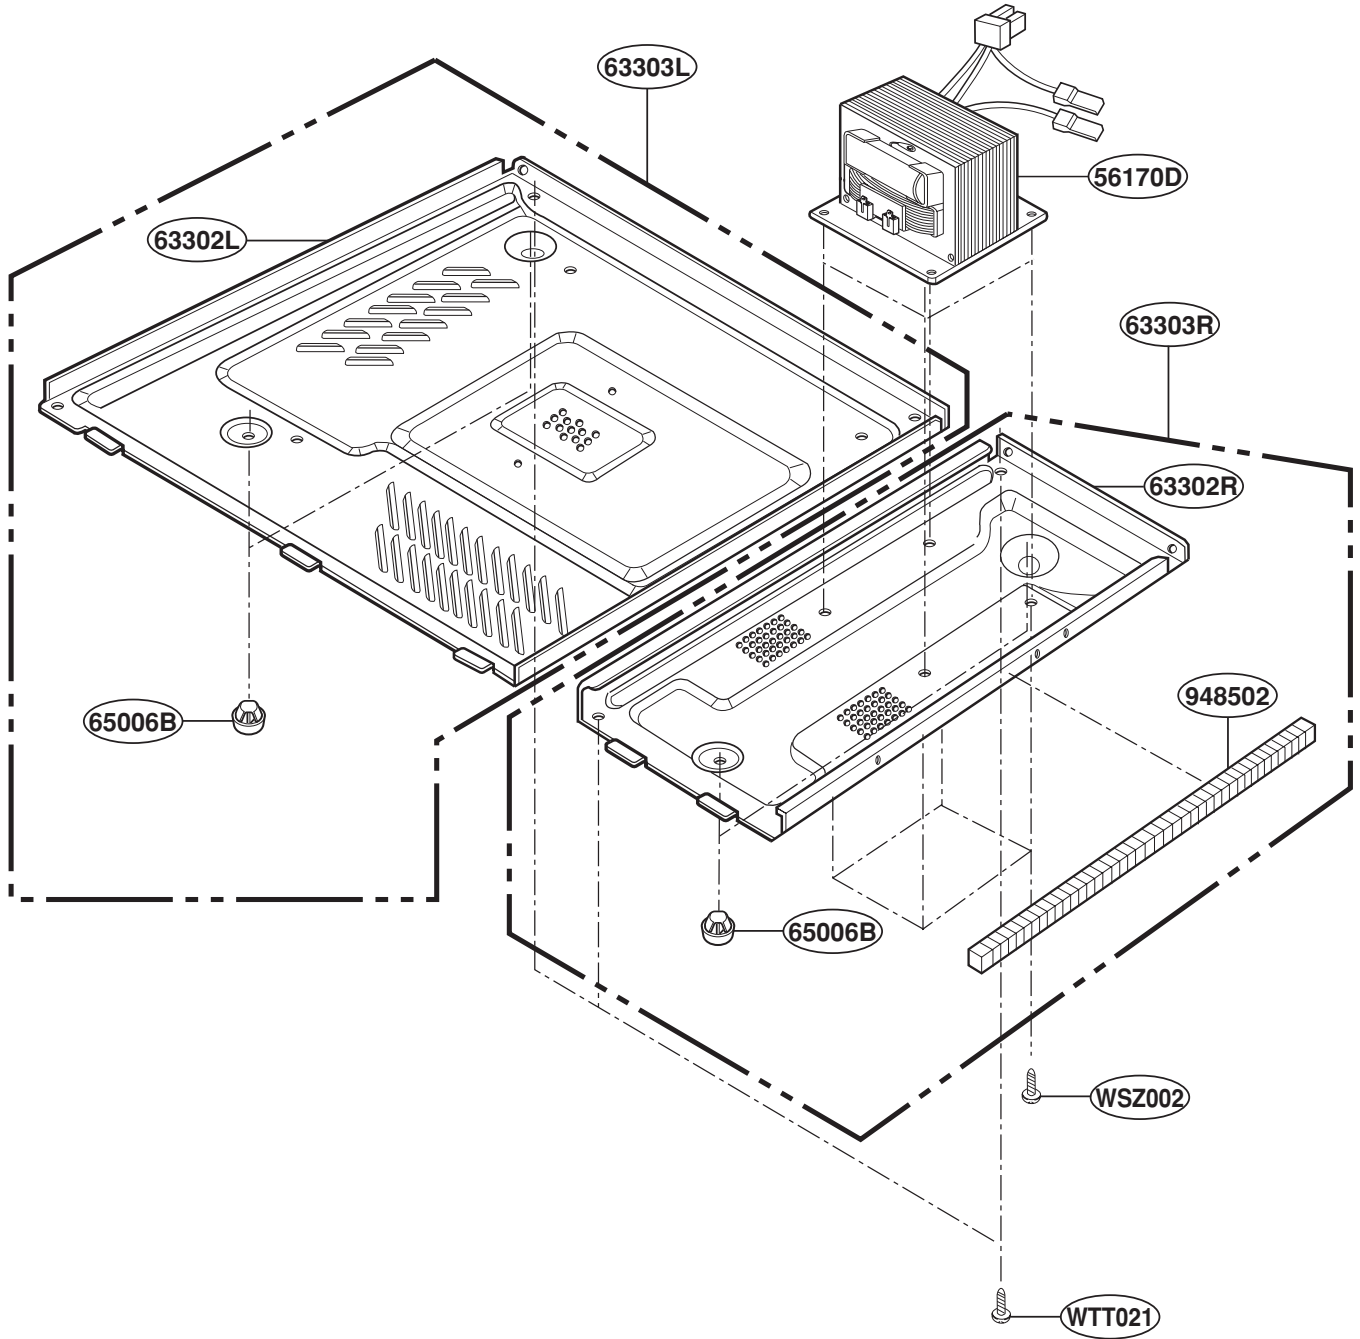

EXPLODED VIEW

INTRODUCTION

Model : JE1860WH / JE1860BH
JE1860CH / JE1860WB
JE1860GB / JE1860CB
JE1860SB / JE1860SH
JES1851GB / JES1851WB
JES1851AB / JES1851SB

DOOR PARTS

CONTROL PANEL PARTS

For Model : JE1860WH
JE1860BH
JE1860CH
JE1860WB
JE1860GB
JE1860CB
JES1851GB
JES1851WB
JES1851AB

For Model : JE1860SB
JE1860SH
JES1851SB

OVEN CAVITY PARTS

LATCH BOARD PARTS

INTERIOR PARTS

BASE PLATE PARTS

SENSOR PARTS