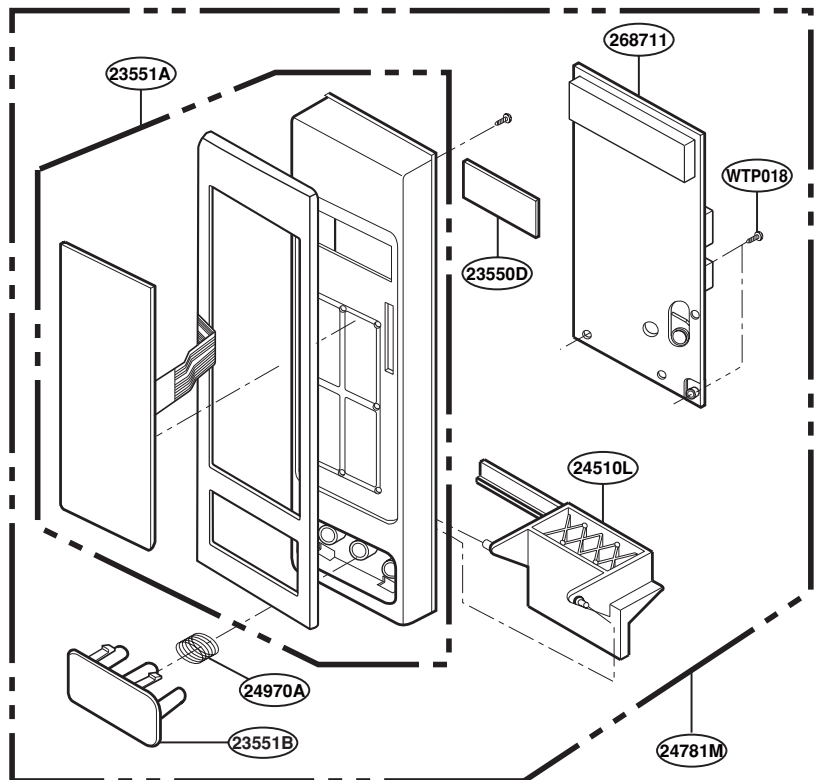

EXPLODED VIEW

INTRODUCTION

Model : JE1860WH / JE1860BH
JE1860CH / JE1860WB
JE1860GB / JE1860CB
JE1860SB / JE1860SH
JES1851GB / JES1851WB
JES1851AB / JES1851SB

DOOR PARTS

CONTROL PANEL PARTS

For Model : JE1860WH
JE1860BH
JE1860CH
JE1860WB
JE1860GB
JE1860CB
JES1851GB
JES1851WB
JES1851AB

For Model : JE1860SB
JE1860SH
JES1851SB

OVEN CAVITY PARTS

LATCH BOARD PARTS

INTERIOR PARTS

BASE PLATE PARTS

SENSOR PARTS