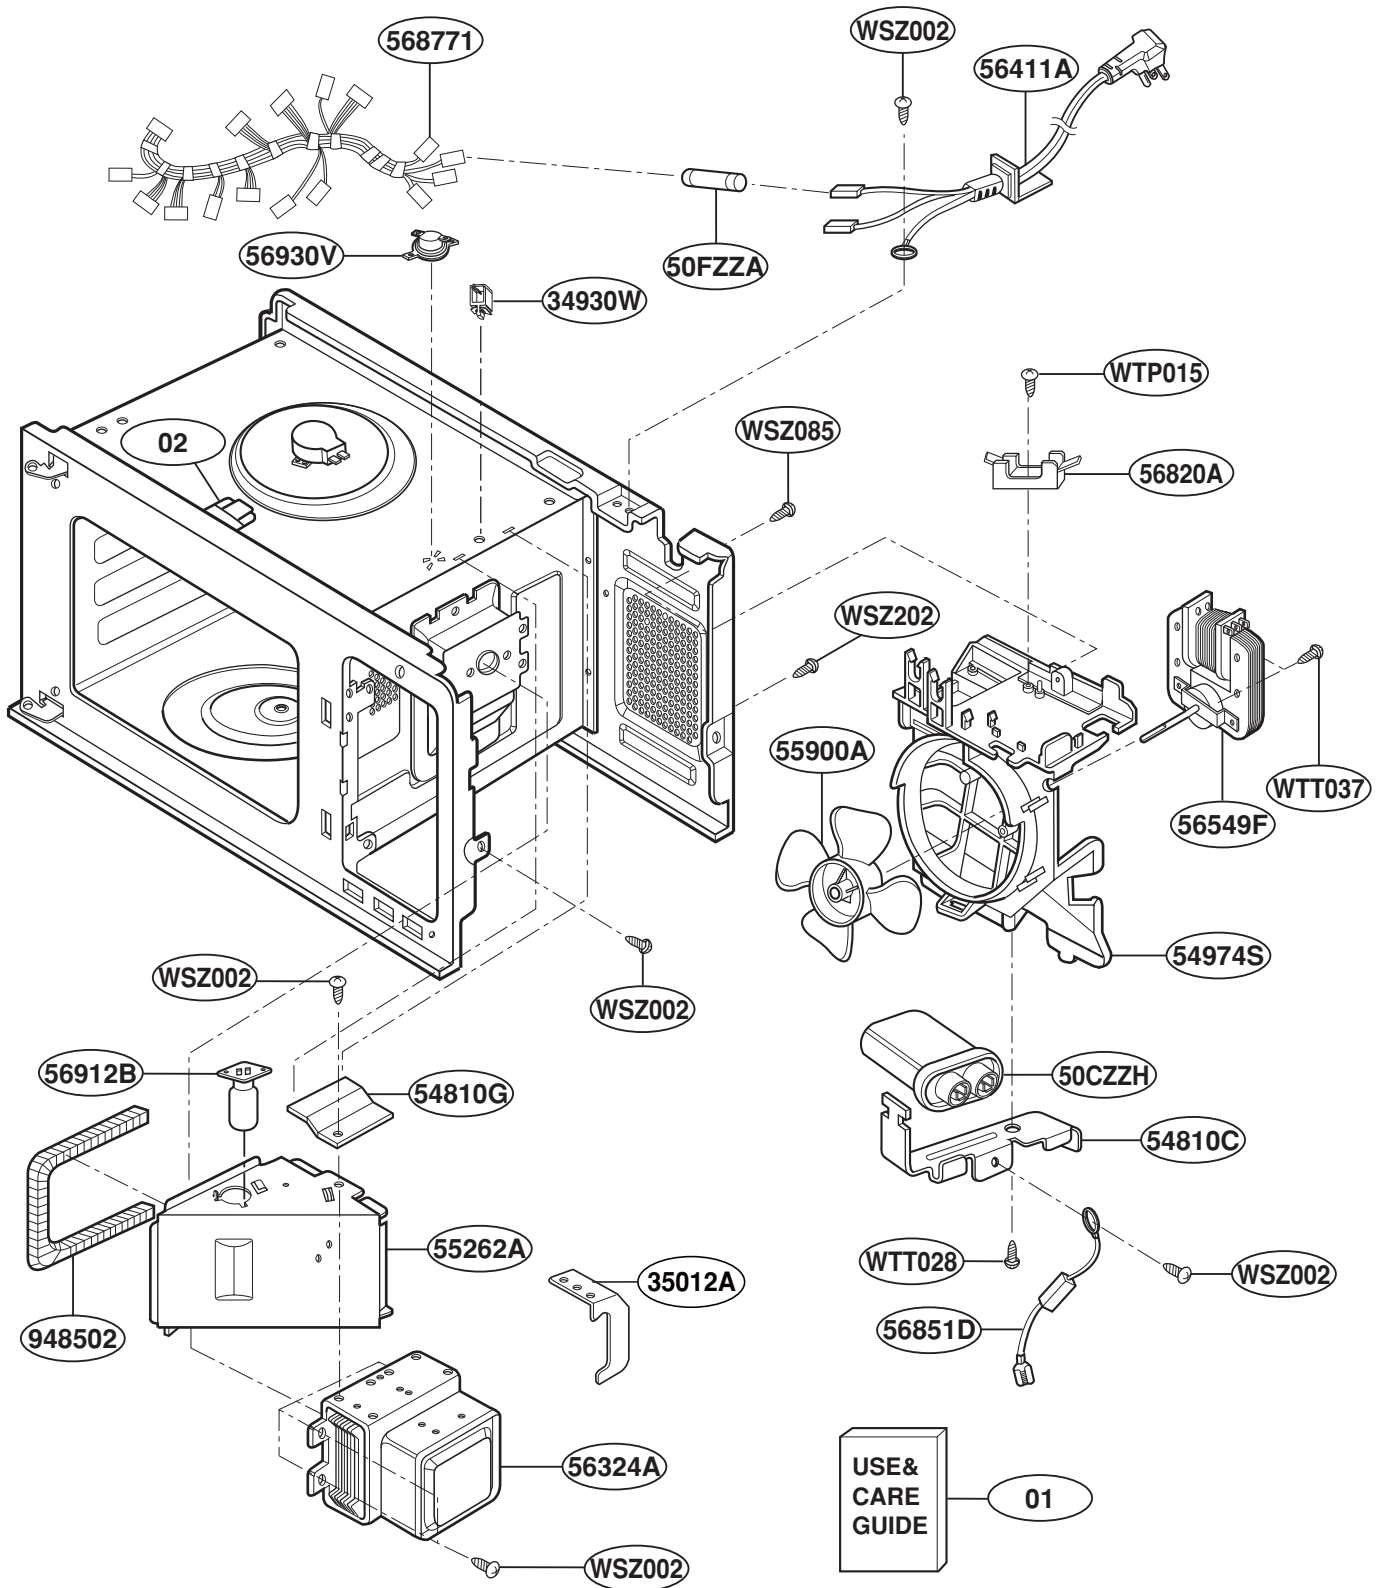

EXPLODED VIEW

INTRODUCTION

Model : JE1860WH / JE1860BH
JE1860CH / JE1860WB
JE1860GB / JE1860CB
JE1860SB / JE1860SH
JES1851GB / JES1851WB
JES1851AB / JES1851SB

DOOR PARTS

CONTROL PANEL PARTS

For Model : JE1860WH
JE1860BH
JE1860CH
JE1860WB
JE1860GB
JE1860CB
JES1851GB
JES1851WB
JES1851AB

For Model : JE1860SB
JE1860SH
JES1851SB

OVEN CAVITY PARTS

LATCH BOARD PARTS

INTERIOR PARTS

BASE PLATE PARTS

SENSOR PARTS