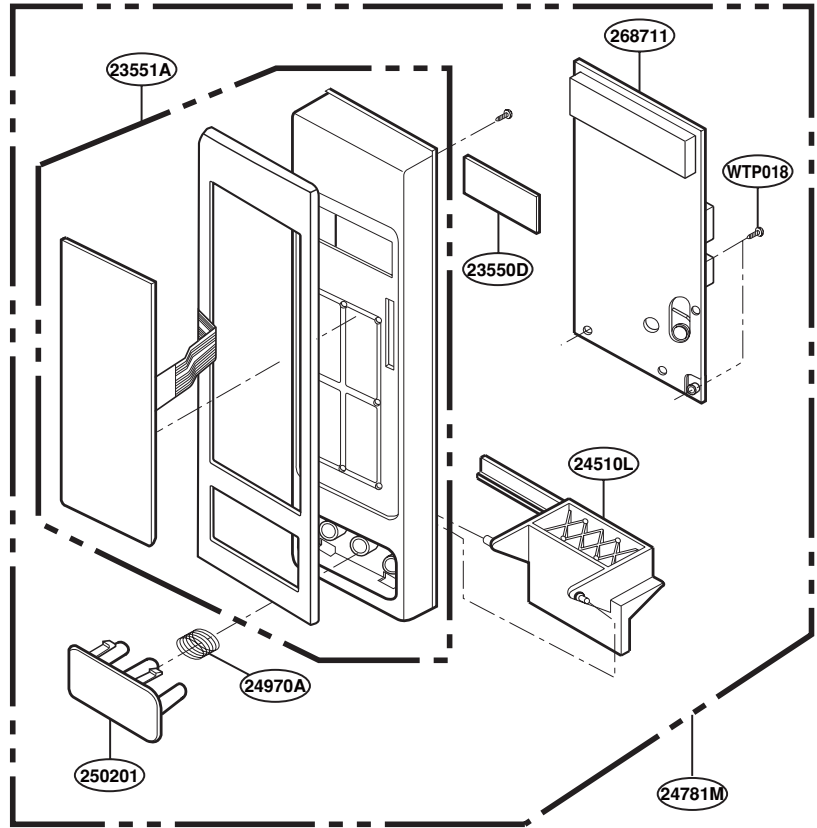

EXPLODED VIEW

INTRODUCTION

Model : JE1860WH / JE1860BH
JE1860CH / JE1860WB
JE1860GB / JE1860CB
JE1860SB / JE1860SH
JES1851GB / JES1851WB
JES1851AB / JES1851SB

DOOR PARTS

CONTROL PANEL PARTS

For Model : JE1860WH
JE1860BH
JE1860CH
JE1860WB
JE1860GB
JE1860CB
JES1851GB
JES1851WB
JES1851AB

For Model : JE1860SB
JE1860SH
JES1851SB

OVEN CAVITY PARTS

LATCH BOARD PARTS

INTERIOR PARTS

BASE PLATE PARTS

SENSOR PARTS