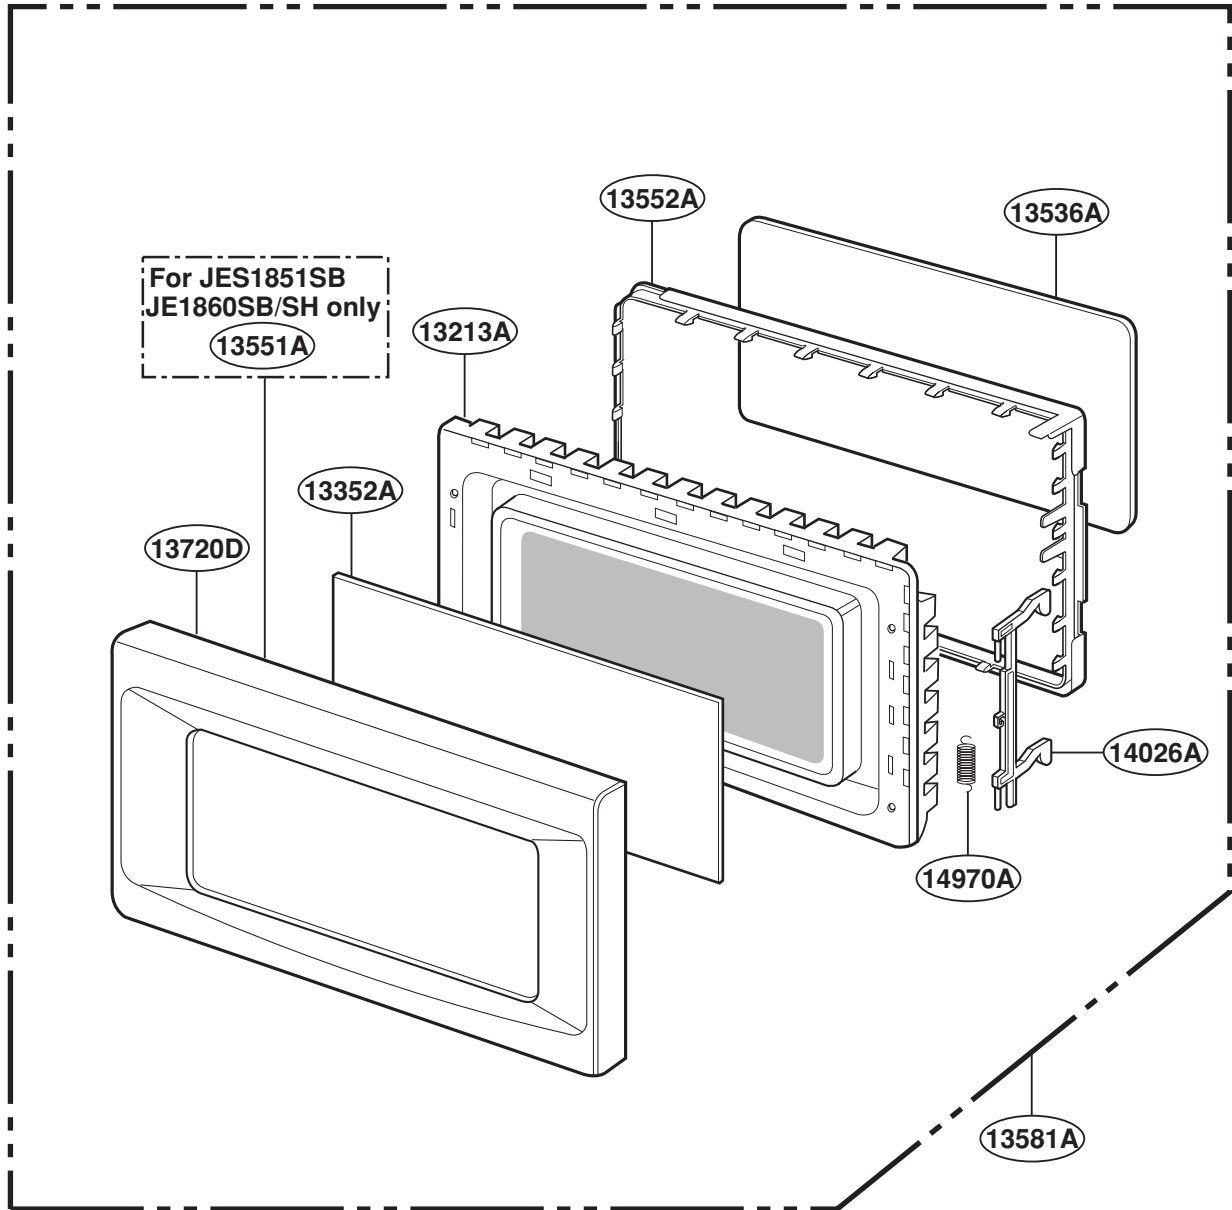

EXPLODED VIEW

INTRODUCTION

Model : JE1860WH / JE1860BH
JE1860CH / JE1860WB
JE1860GB / JE1860CB
JE1860SB / JE1860SH
JES1851GB / JES1851WB
JES1851AB / JES1851SB

DOOR PARTS

CONTROL PANEL PARTS

For Model : JE1860WH
JE1860BH
JE1860CH
JE1860WB
JE1860GB
JE1860CB
JES1851GB
JES1851WB
JES1851AB

For Model : JE1860SB
JE1860SH
JES1851SB

OVEN CAVITY PARTS

LATCH BOARD PARTS

INTERIOR PARTS

BASE PLATE PARTS

SENSOR PARTS