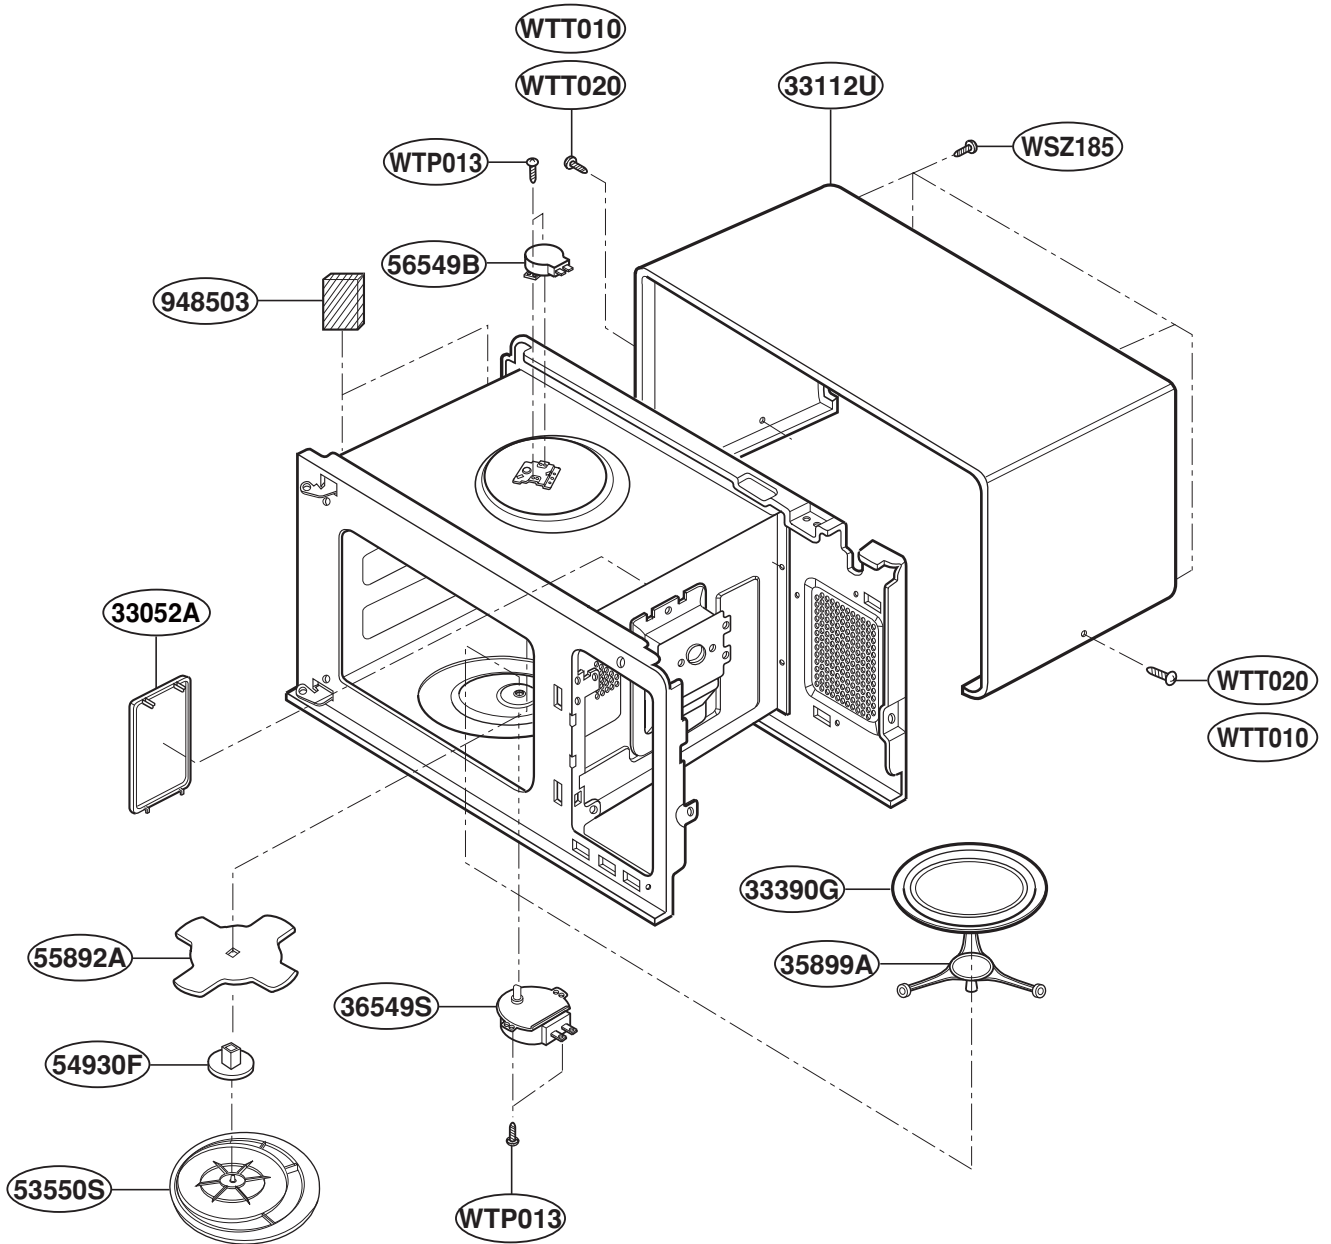

EXPLODED VIEW

INTRODUCTION

Model : JE1860WH / JE1860BH
JE1860CH / JE1860WB
JE1860GB / JE1860CB
JE1860SB / JE1860SH
JES1851GB / JES1851WB
JES1851AB / JES1851SB

DOOR PARTS

CONTROL PANEL PARTS

For Model : JE1860WH
JE1860BH
JE1860CH
JE1860WB
JE1860GB
JE1860CB
JES1851GB
JES1851WB
JES1851AB

For Model : JE1860SB
JE1860SH
JES1851SB

OVEN CAVITY PARTS

LATCH BOARD PARTS

INTERIOR PARTS

BASE PLATE PARTS

SENSOR PARTS