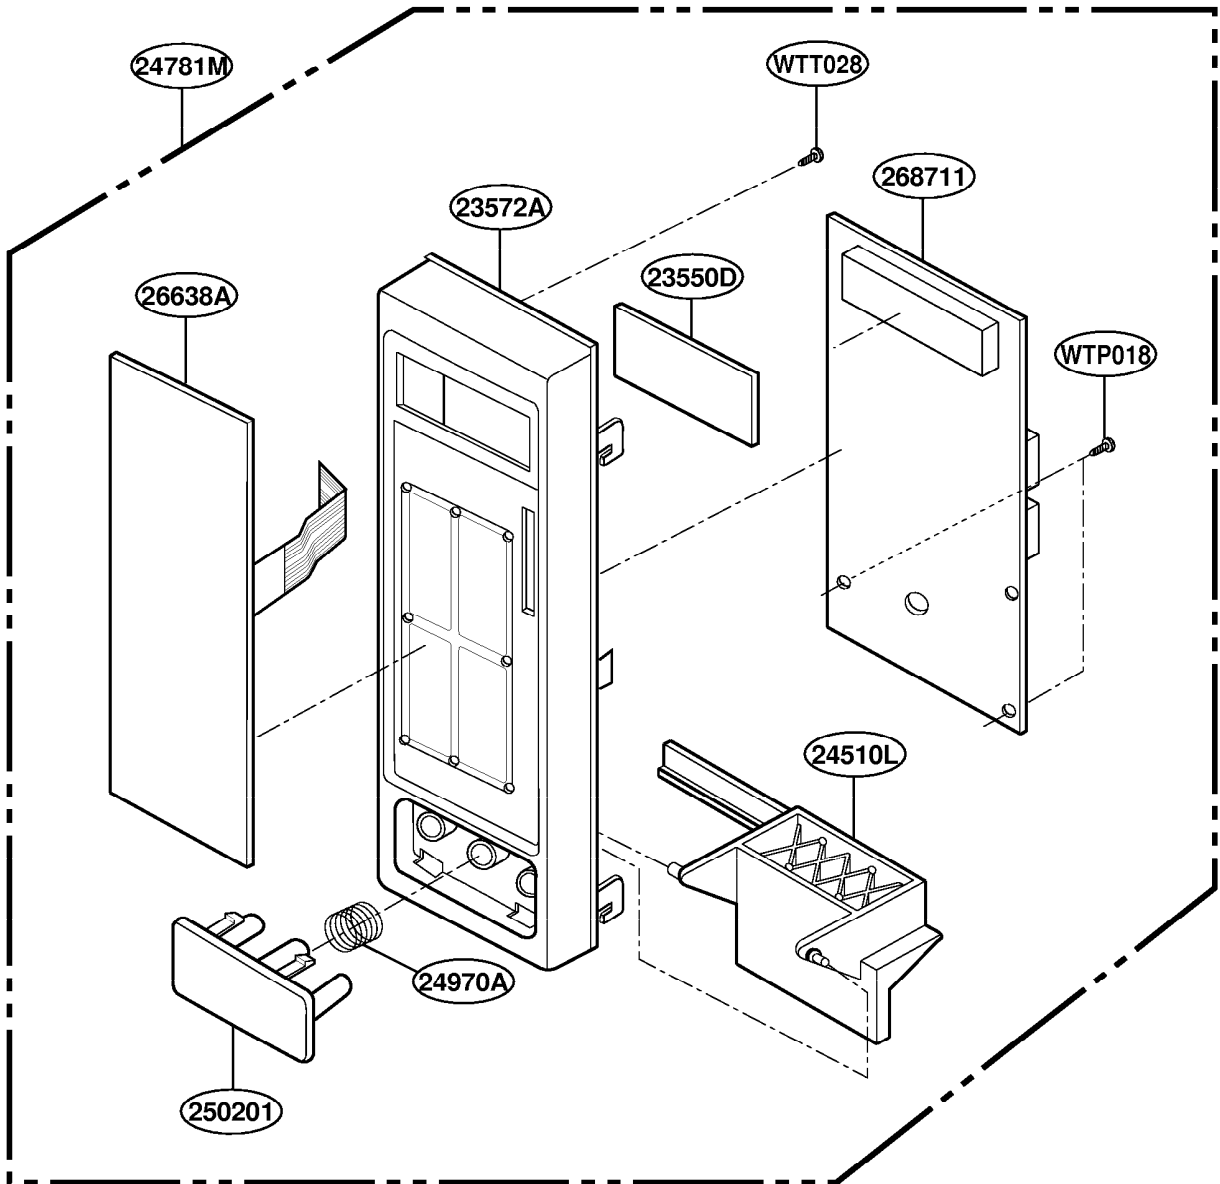

EXPLODED VIEW

INTRODUCTION

MODEL: JES1133WD

DOOR PARTS

CONTROLLER PARTS

OVEN CAVITY PARTS

LATCH BOARD PARTS

INTERIOR PARTS

BASE PLATE PARTS