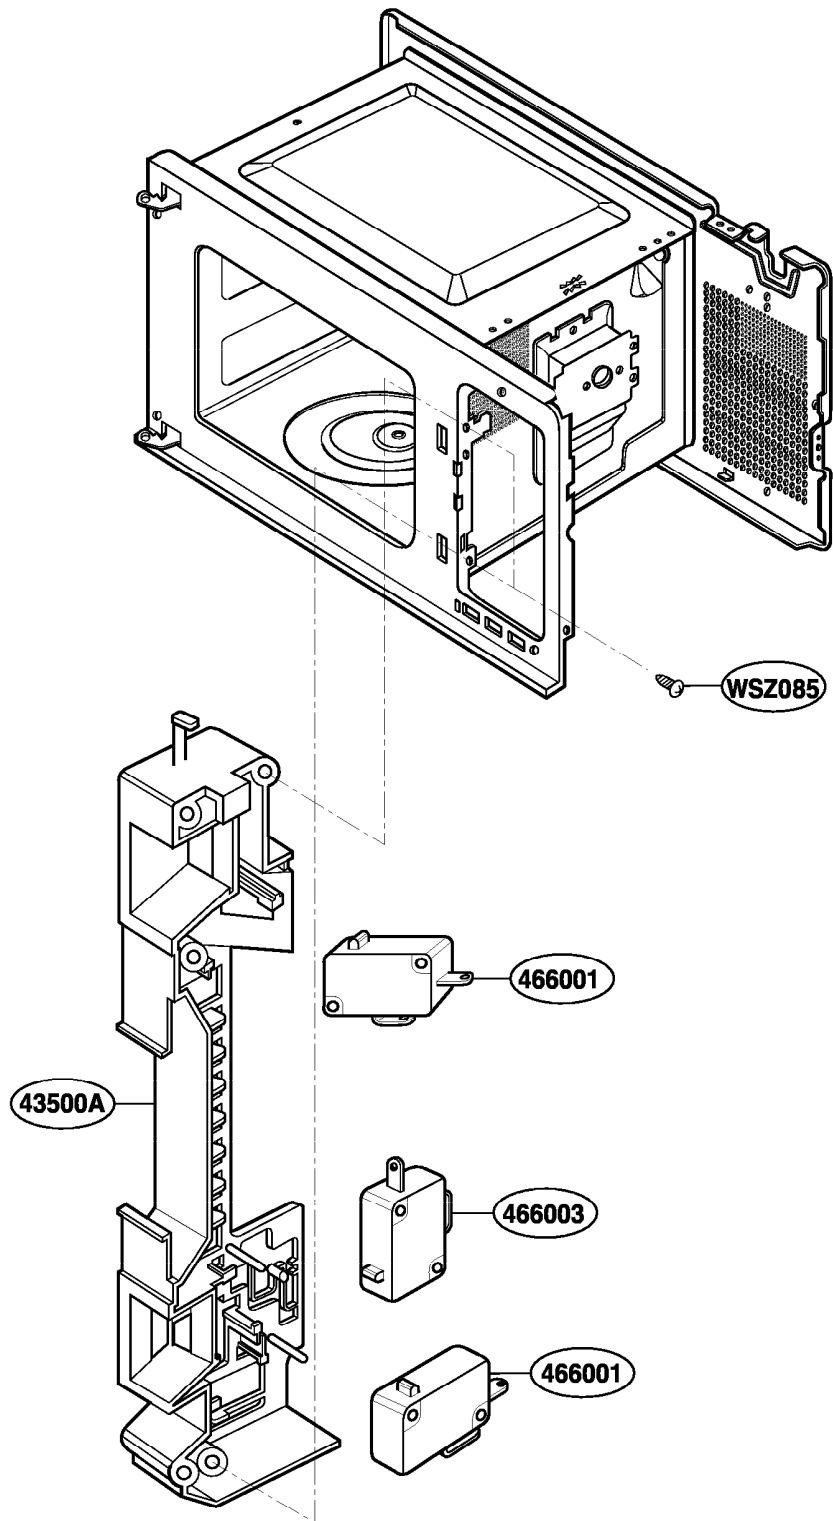

EXPLODED VIEW

INTRODUCTION

MODEL: JES1133WD

DOOR PARTS

CONTROLLER PARTS

OVEN CAVITY PARTS

LATCH BOARD PARTS

INTERIOR PARTS

BASE PLATE PARTS