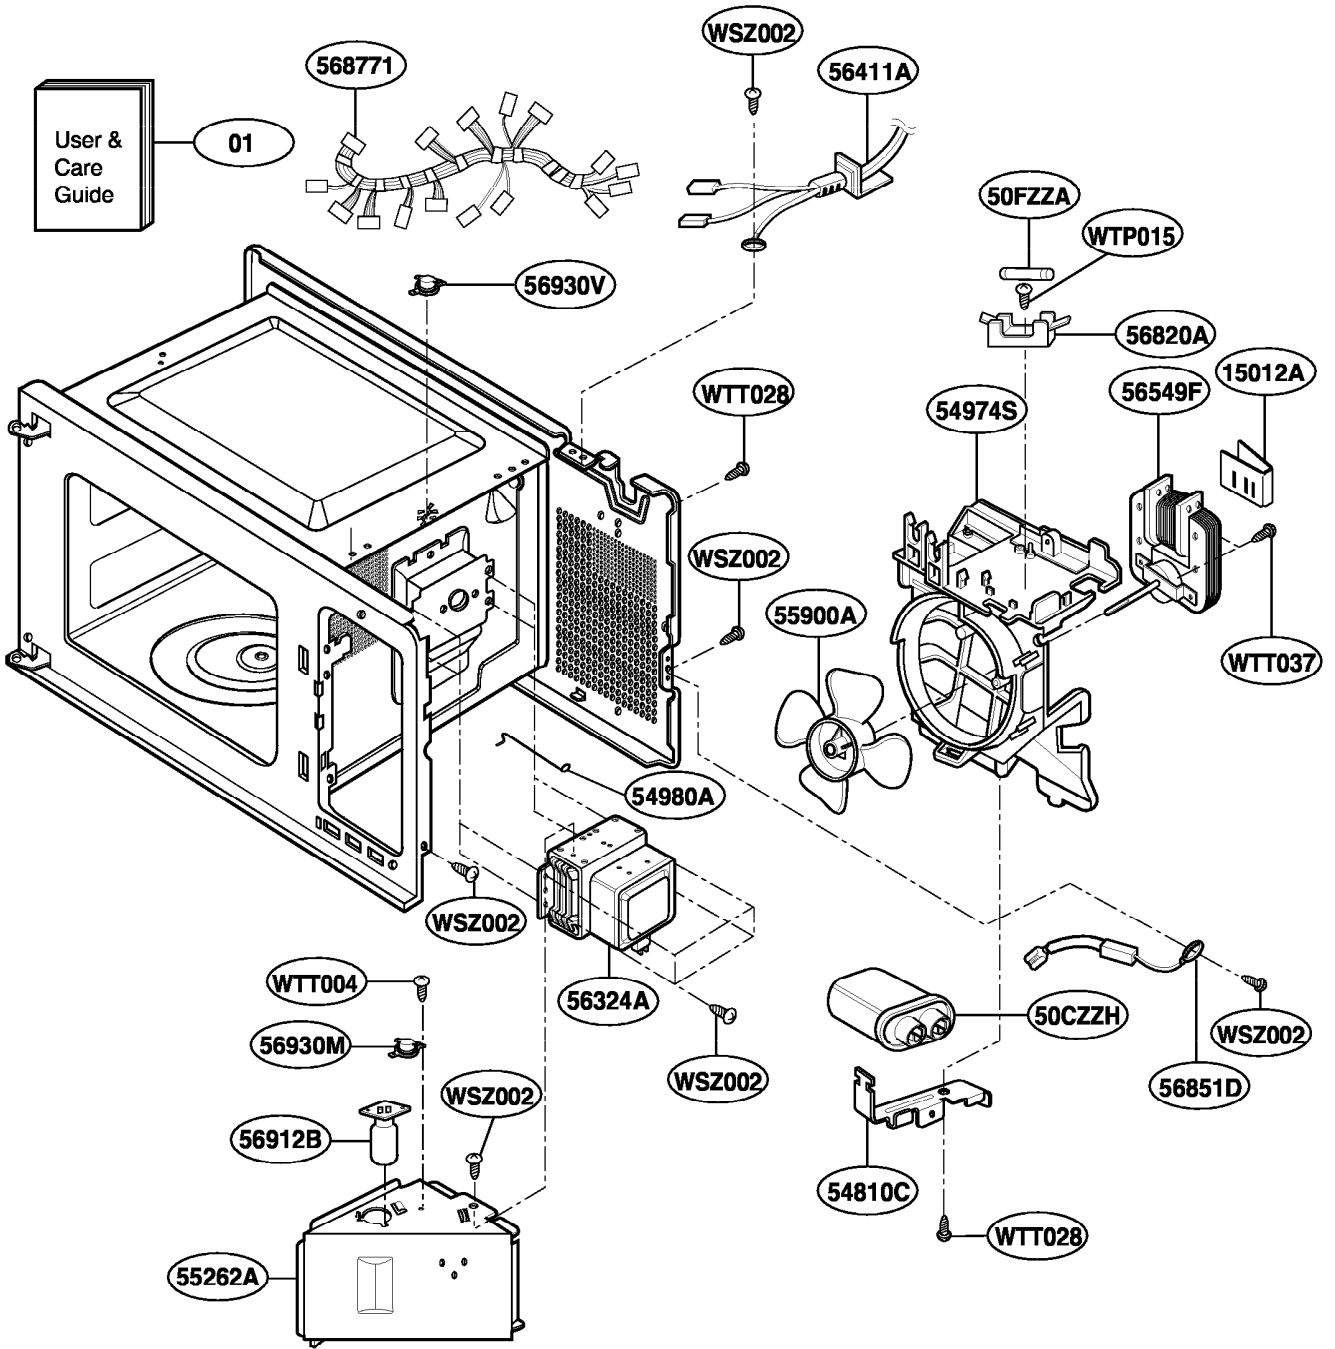

EXPLODED VIEW

INTRODUCTION

MODEL: JES1133WD

DOOR PARTS

CONTROLLER PARTS

OVEN CAVITY PARTS

LATCH BOARD PARTS

INTERIOR PARTS

BASE PLATE PARTS