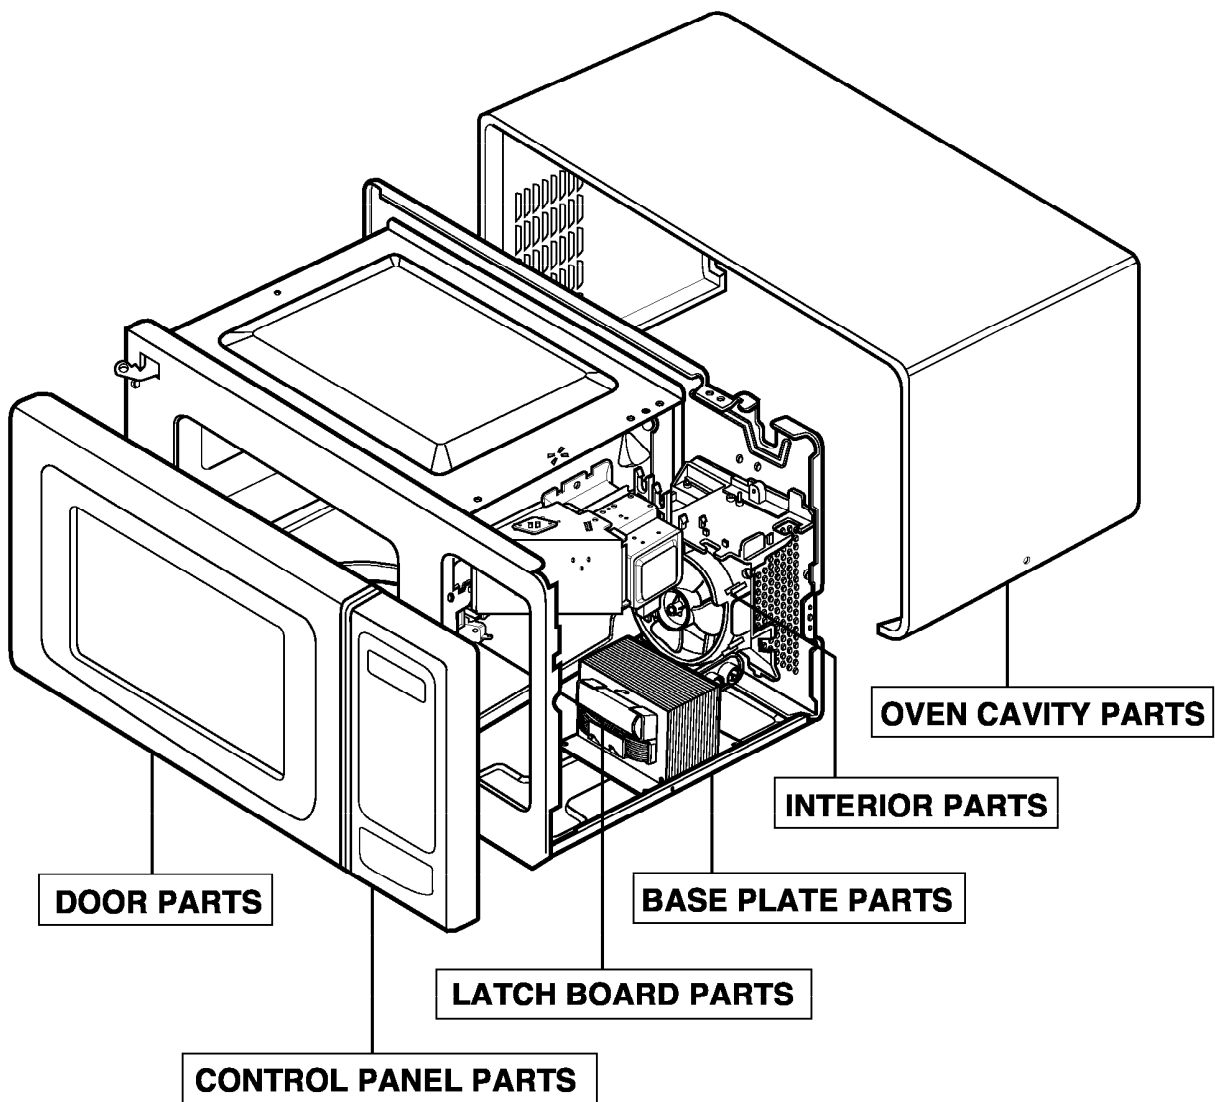

EXPLODED VIEW

INTRODUCTION

MODEL: JES1133WD

DOOR PARTS

CONTROLLER PARTS

OVEN CAVITY PARTS

LATCH BOARD PARTS

INTERIOR PARTS

BASE PLATE PARTS