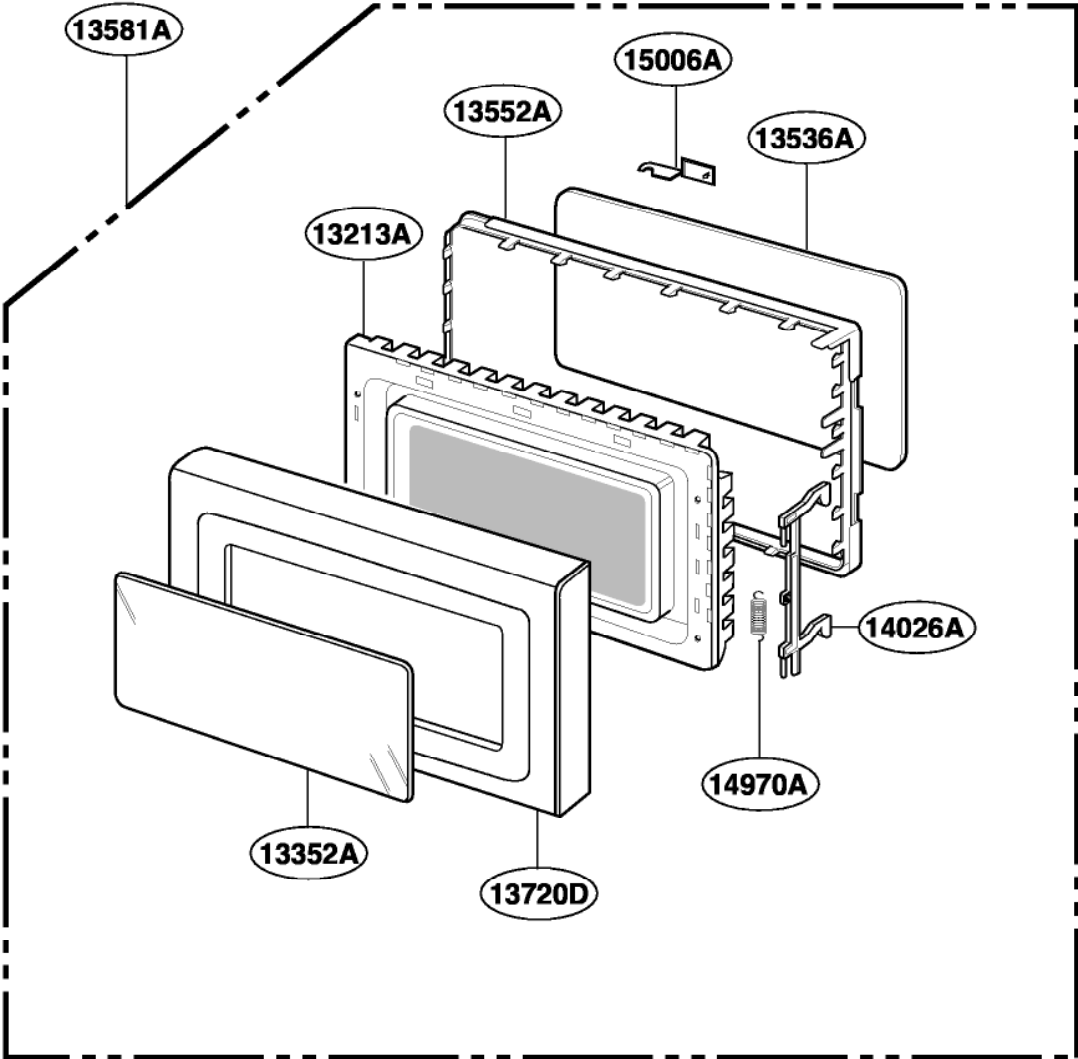

EXPLODED VIEW

INTRODUCTION

MODEL: JES1133WD

DOOR PARTS

CONTROLLER PARTS

OVEN CAVITY PARTS

LATCH BOARD PARTS

INTERIOR PARTS

BASE PLATE PARTS