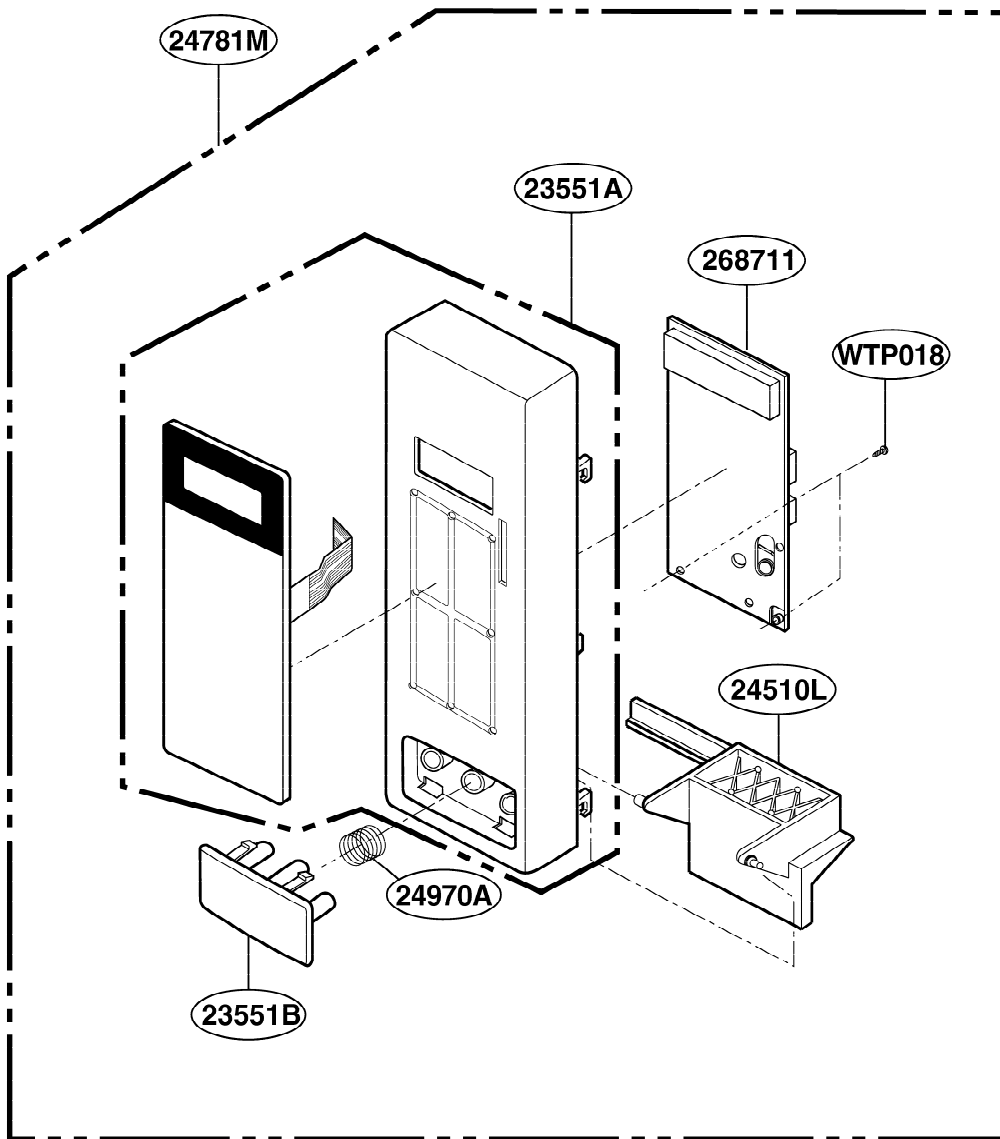

EXPLODED VIEW

INTRODUCTION

JES1651SJ

DOOR PARTS

CONTROL PANEL PARTS

OVEN CAVITY PARTS

LATCH BOARD PARTS

INTERIOR PARTS (I)

Model: JES1651SJ 01

Check the rating label of **Model** and order SVC parts according to the **Model No.**

INTERIOR PARTS (II)

Model: JES1651SJ 02

Check the rating label of **Model** and order SVC parts according to the **Model No.**

BASE PLATE PARTS

SENSOR PARTS