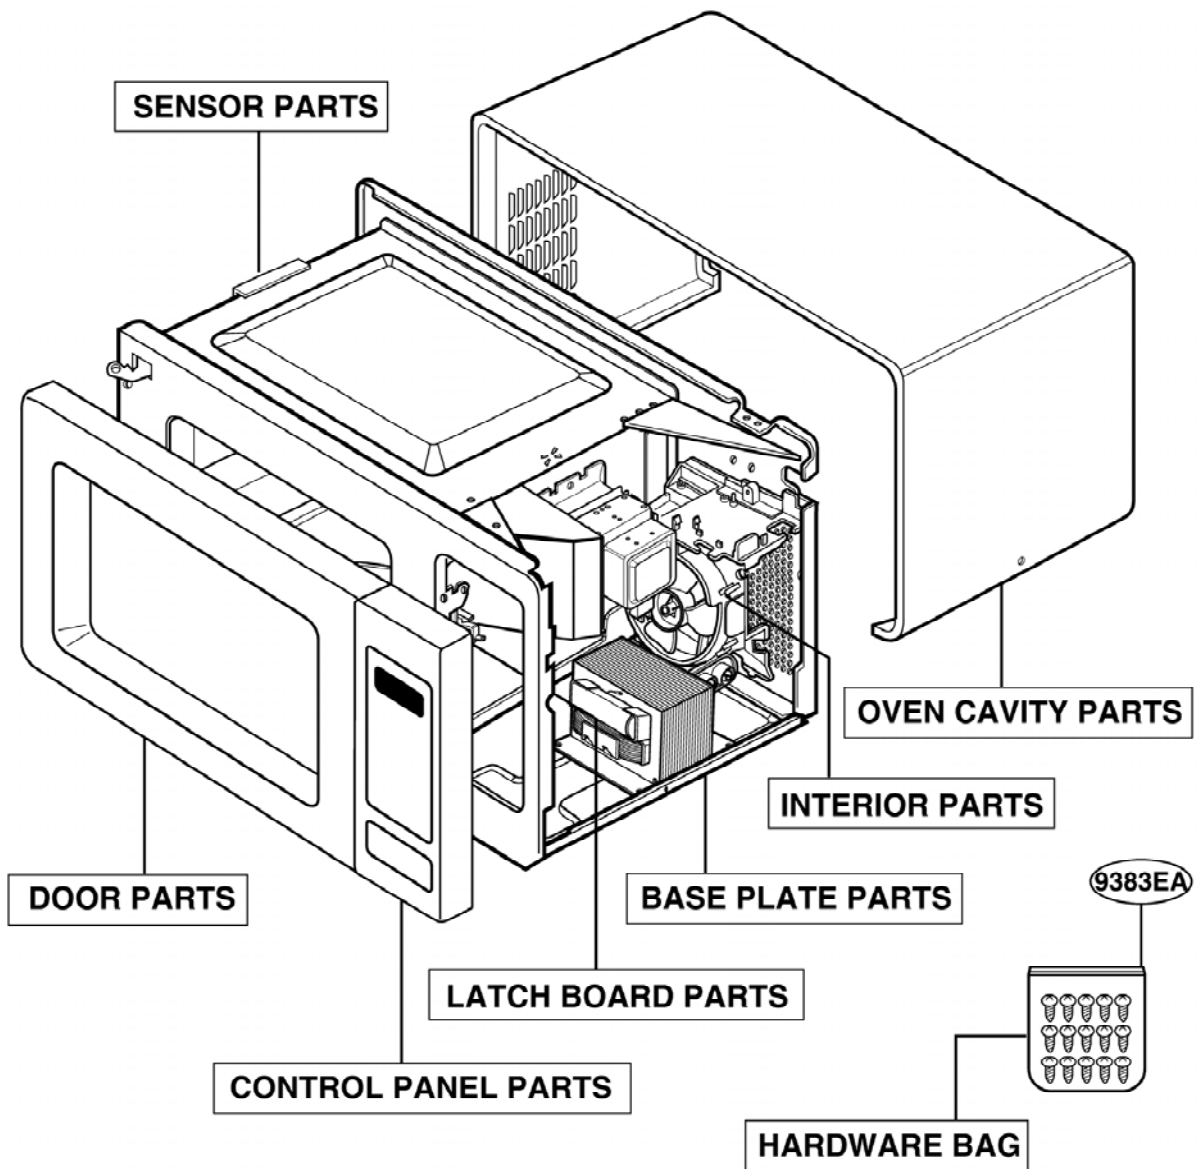

EXPLODED VIEW

INTRODUCTION

JES1651SJ

DOOR PARTS

CONTROL PANEL PARTS

OVEN CAVITY PARTS

LATCH BOARD PARTS

INTERIOR PARTS (I)

Model: JES1651SJ 01

Check the rating label of **Model** and order SVC parts according to the **Model No.**

INTERIOR PARTS (II)

Model: JES1651SJ 02

Check the rating label of **Model** and order SVC parts according to the **Model No.**

BASE PLATE PARTS

SENSOR PARTS