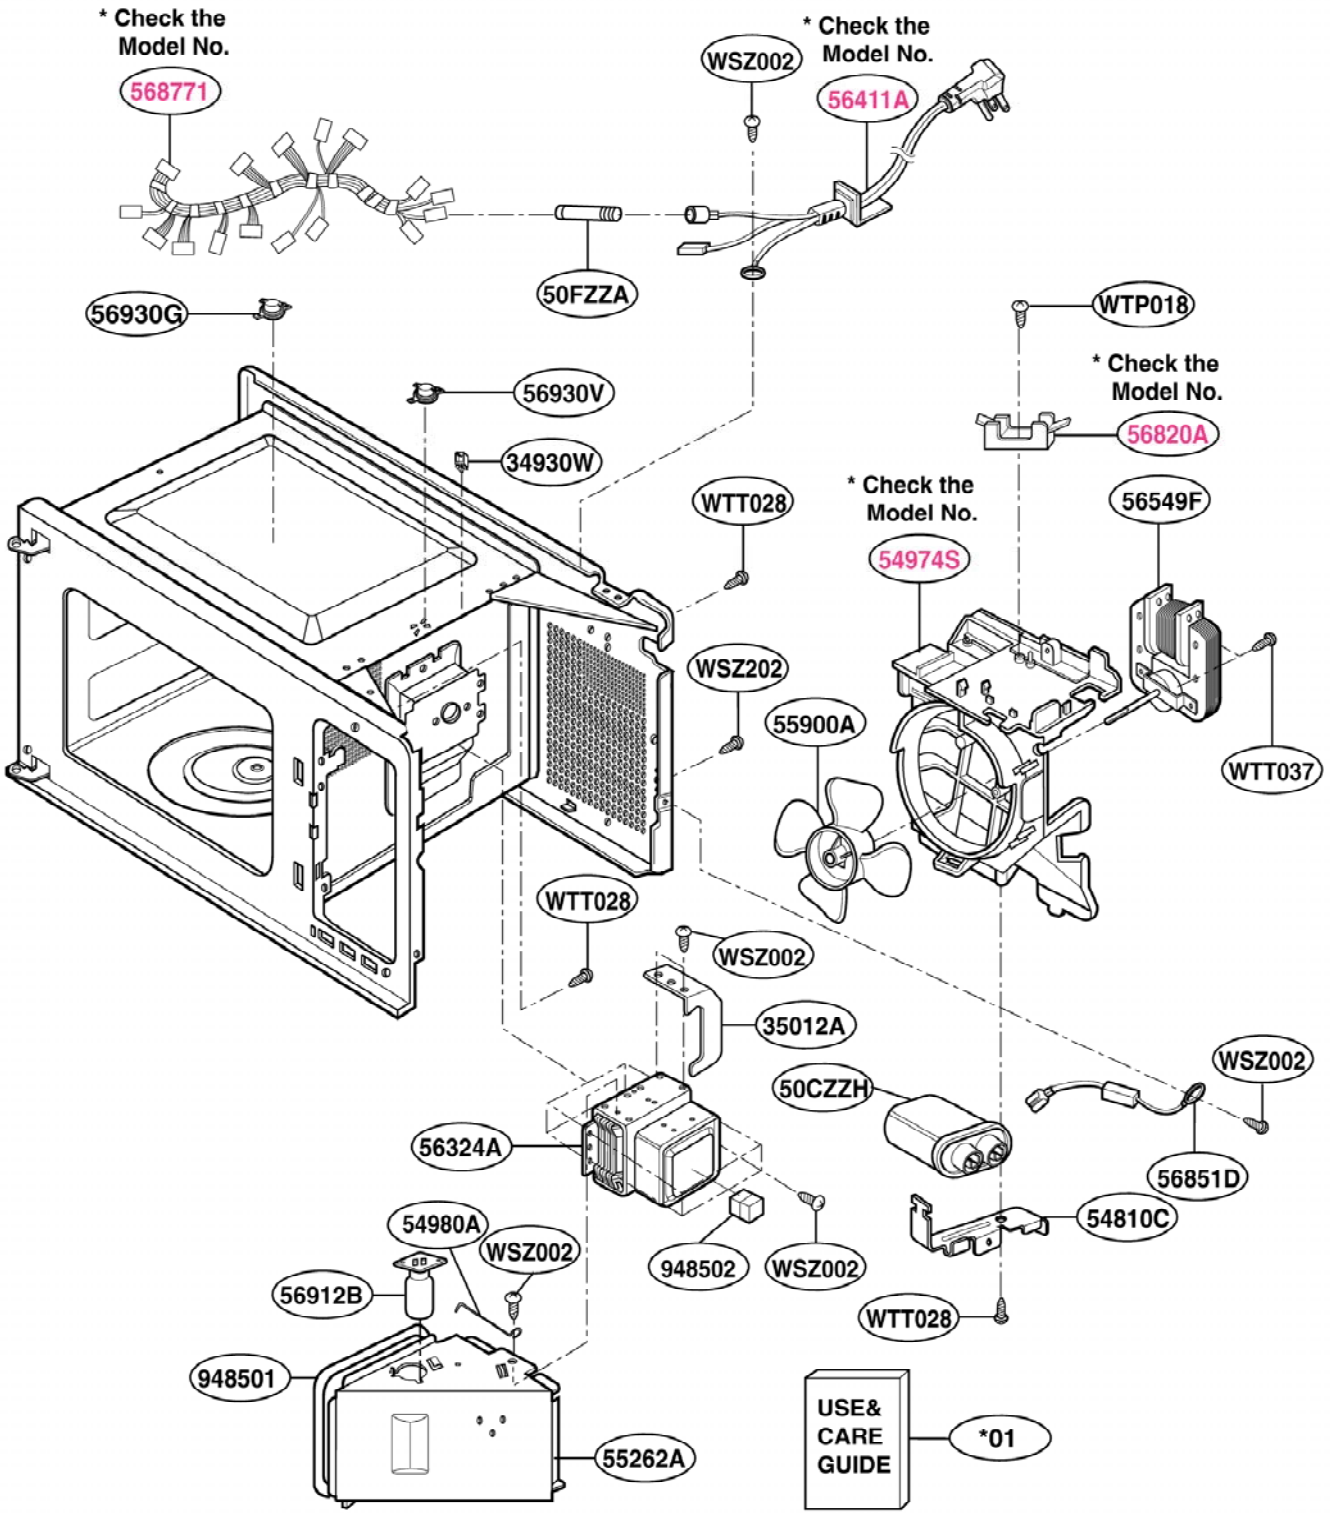

EXPLODED VIEW

INTRODUCTION

JES1651SJ

DOOR PARTS

CONTROL PANEL PARTS

OVEN CAVITY PARTS

LATCH BOARD PARTS

INTERIOR PARTS (I)

Model: JES1651SJ 01

Check the rating label of **Model** and order SVC parts according to the **Model No.**

INTERIOR PARTS (II)

Model: JES1651SJ 02

Check the rating label of **Model** and order SVC parts according to the **Model No.**

BASE PLATE PARTS

SENSOR PARTS