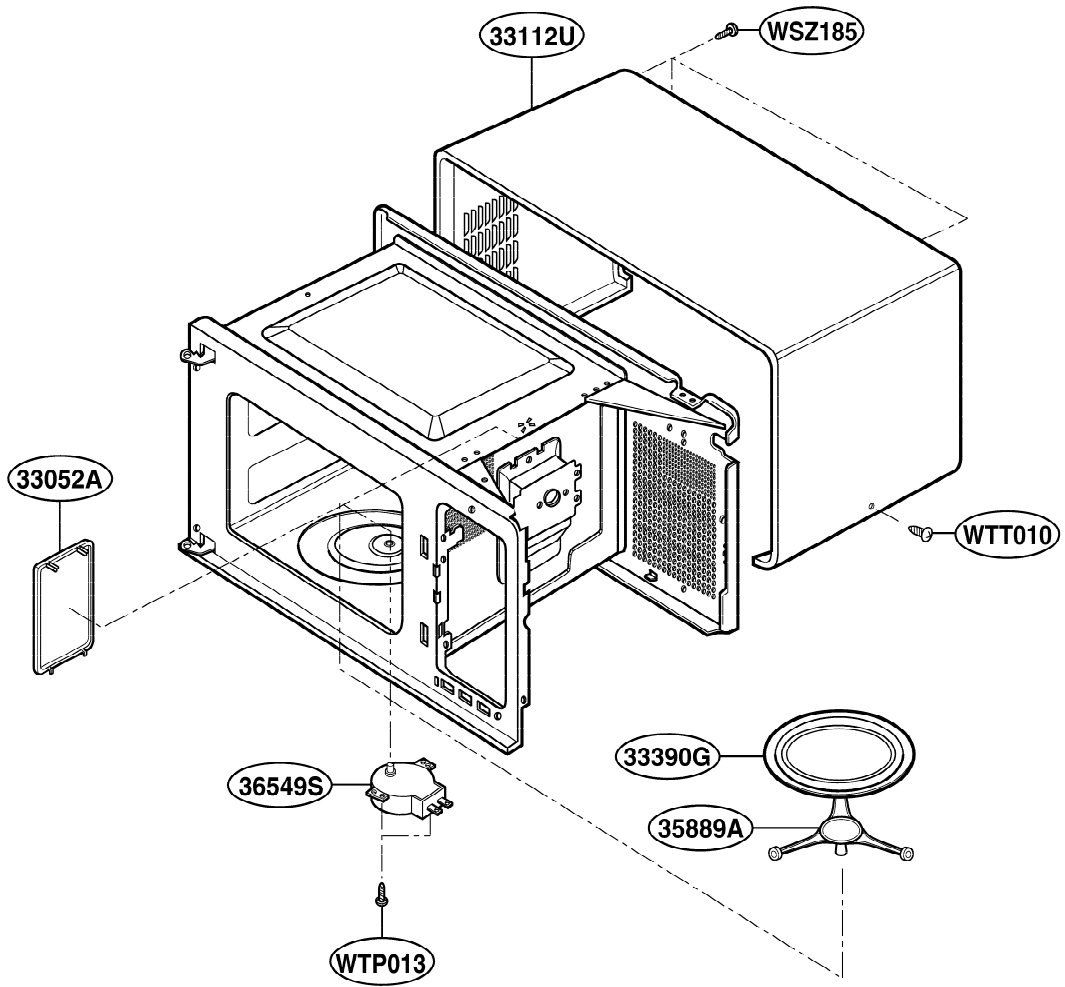

EXPLODED VIEW

INTRODUCTION

JES1651SJ

DOOR PARTS

CONTROL PANEL PARTS

OVEN CAVITY PARTS

LATCH BOARD PARTS

INTERIOR PARTS (I)

Model: JES1651SJ 01

Check the rating label of **Model** and order SVC parts according to the **Model No.**

INTERIOR PARTS (II)

Model: JES1651SJ 02

Check the rating label of **Model** and order SVC parts according to the **Model No.**

BASE PLATE PARTS

SENSOR PARTS