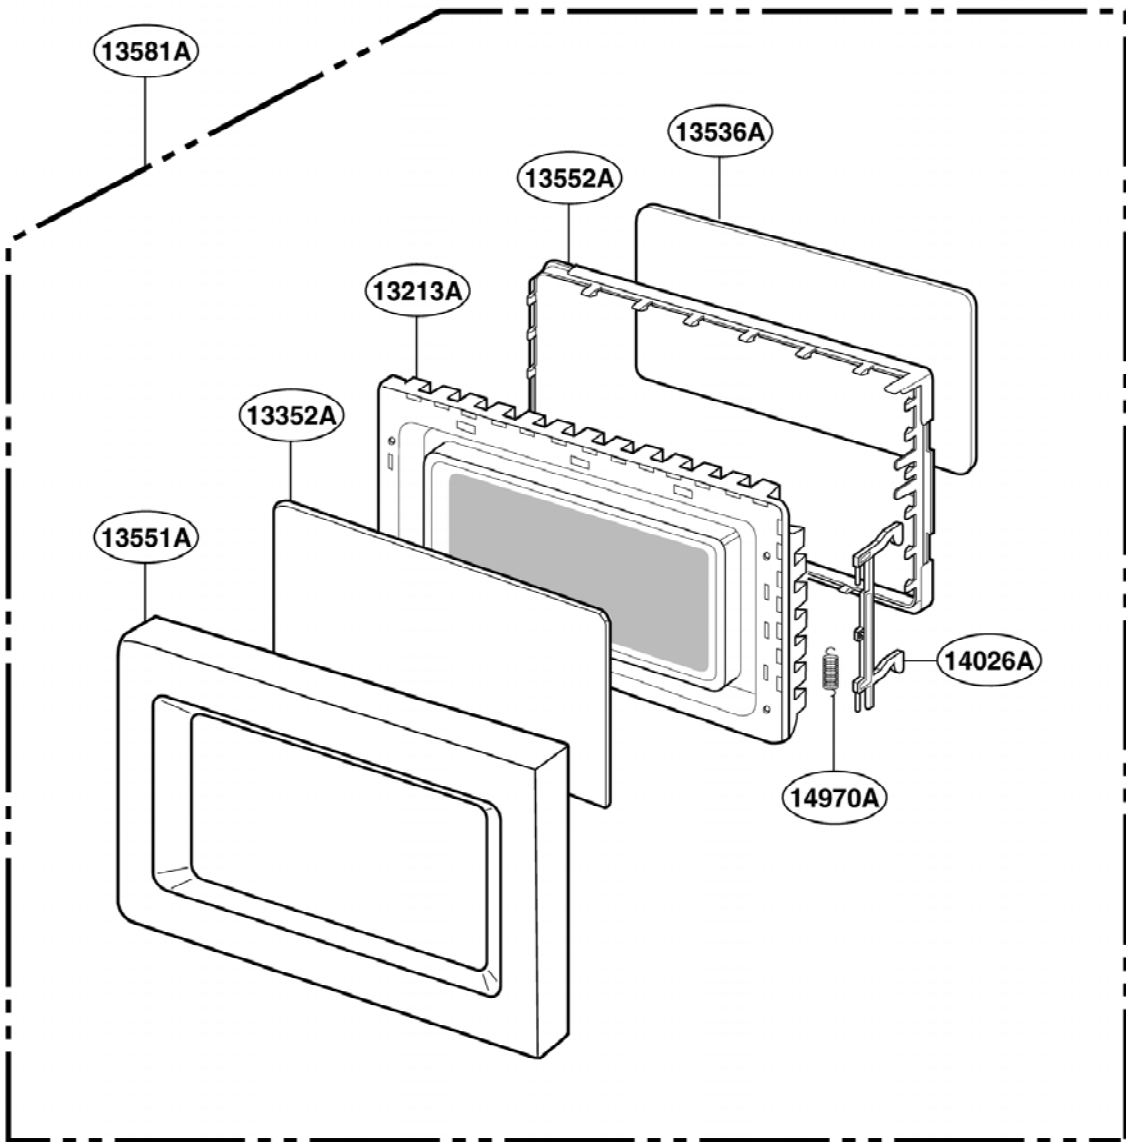

EXPLODED VIEW

INTRODUCTION

JES1651SJ

DOOR PARTS

CONTROL PANEL PARTS

OVEN CAVITY PARTS

LATCH BOARD PARTS

INTERIOR PARTS (I)

Model: JES1651SJ 01

Check the rating label of **Model** and order SVC parts according to the **Model No.**

INTERIOR PARTS (II)

Model: JES1651SJ 02

Check the rating label of **Model** and order SVC parts according to the **Model No.**

BASE PLATE PARTS

SENSOR PARTS