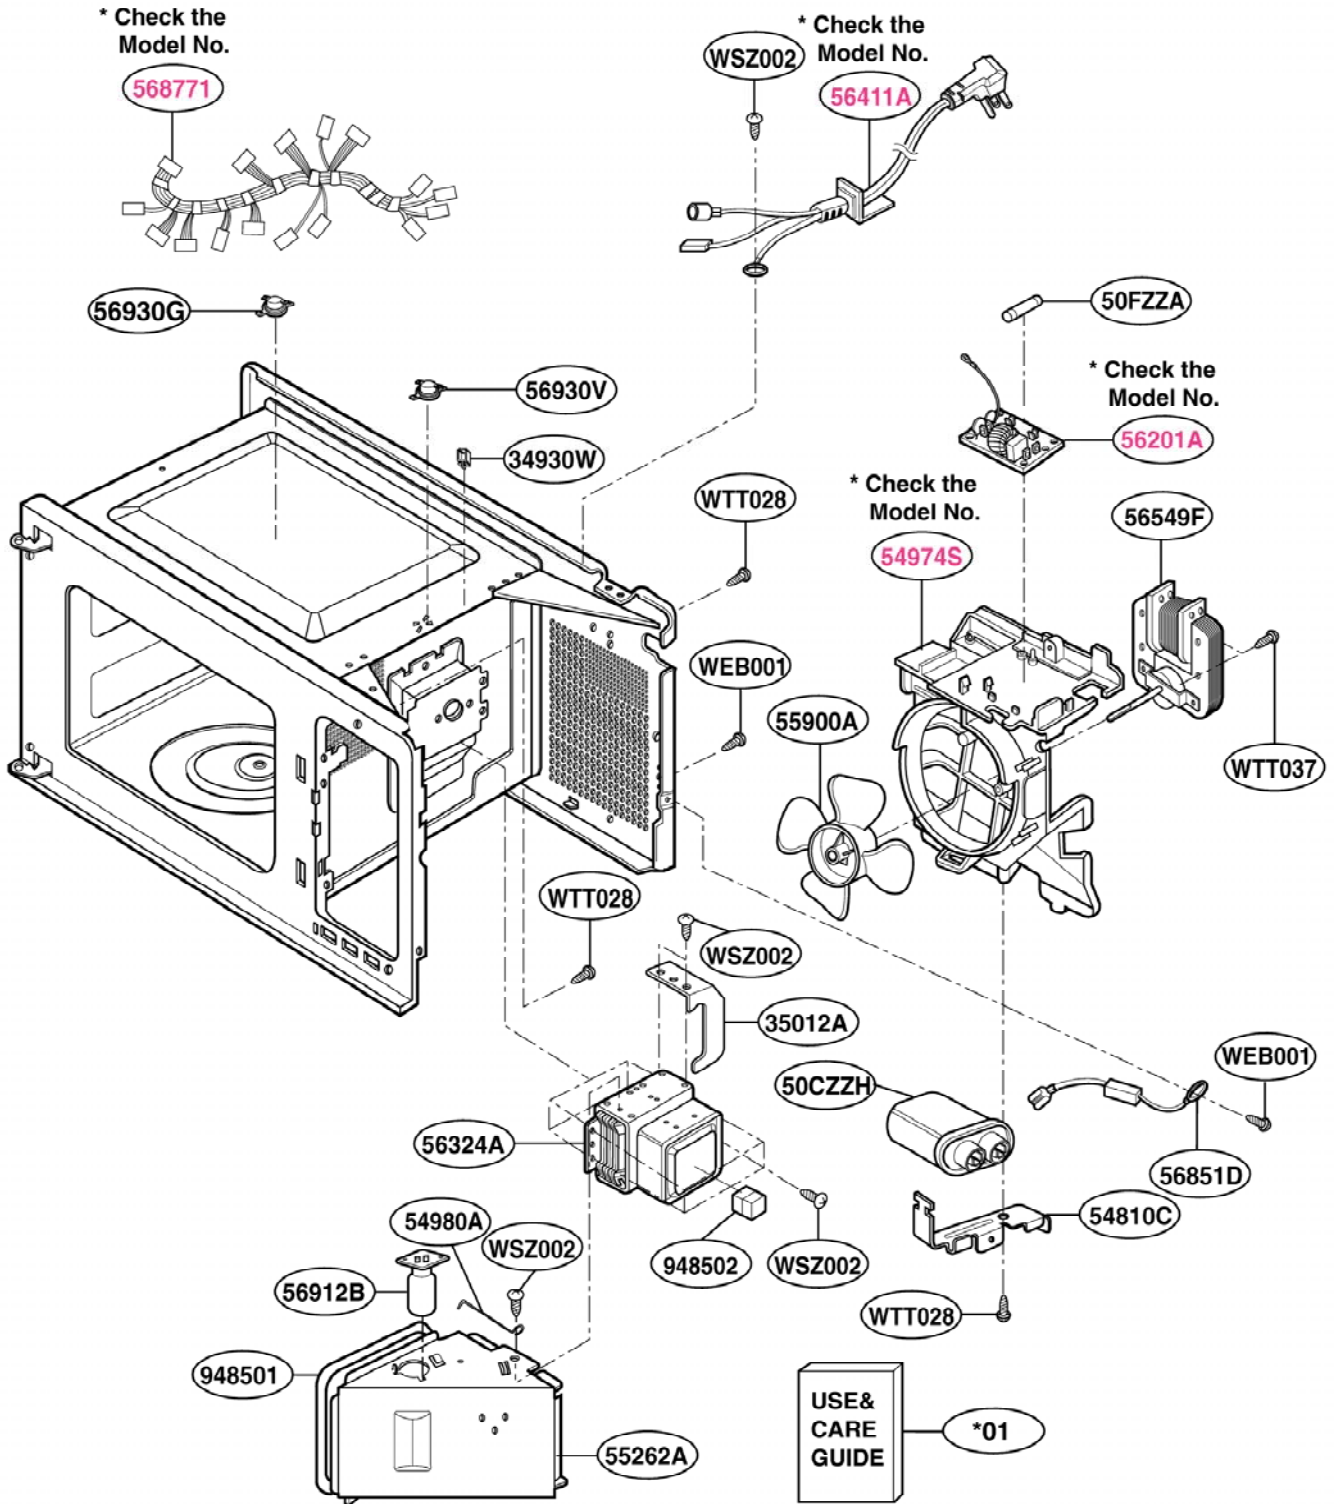

EXPLODED VIEW

INTRODUCTION

JES1651SJ

DOOR PARTS

CONTROL PANEL PARTS

OVEN CAVITY PARTS

LATCH BOARD PARTS

INTERIOR PARTS (I)

Model: JES1651SJ 01

Check the rating label of **Model** and order SVC parts according to the **Model No.**

INTERIOR PARTS (II)

Model: JES1651SJ 02

Check the rating label of **Model** and order SVC parts according to the **Model No.**

BASE PLATE PARTS

SENSOR PARTS