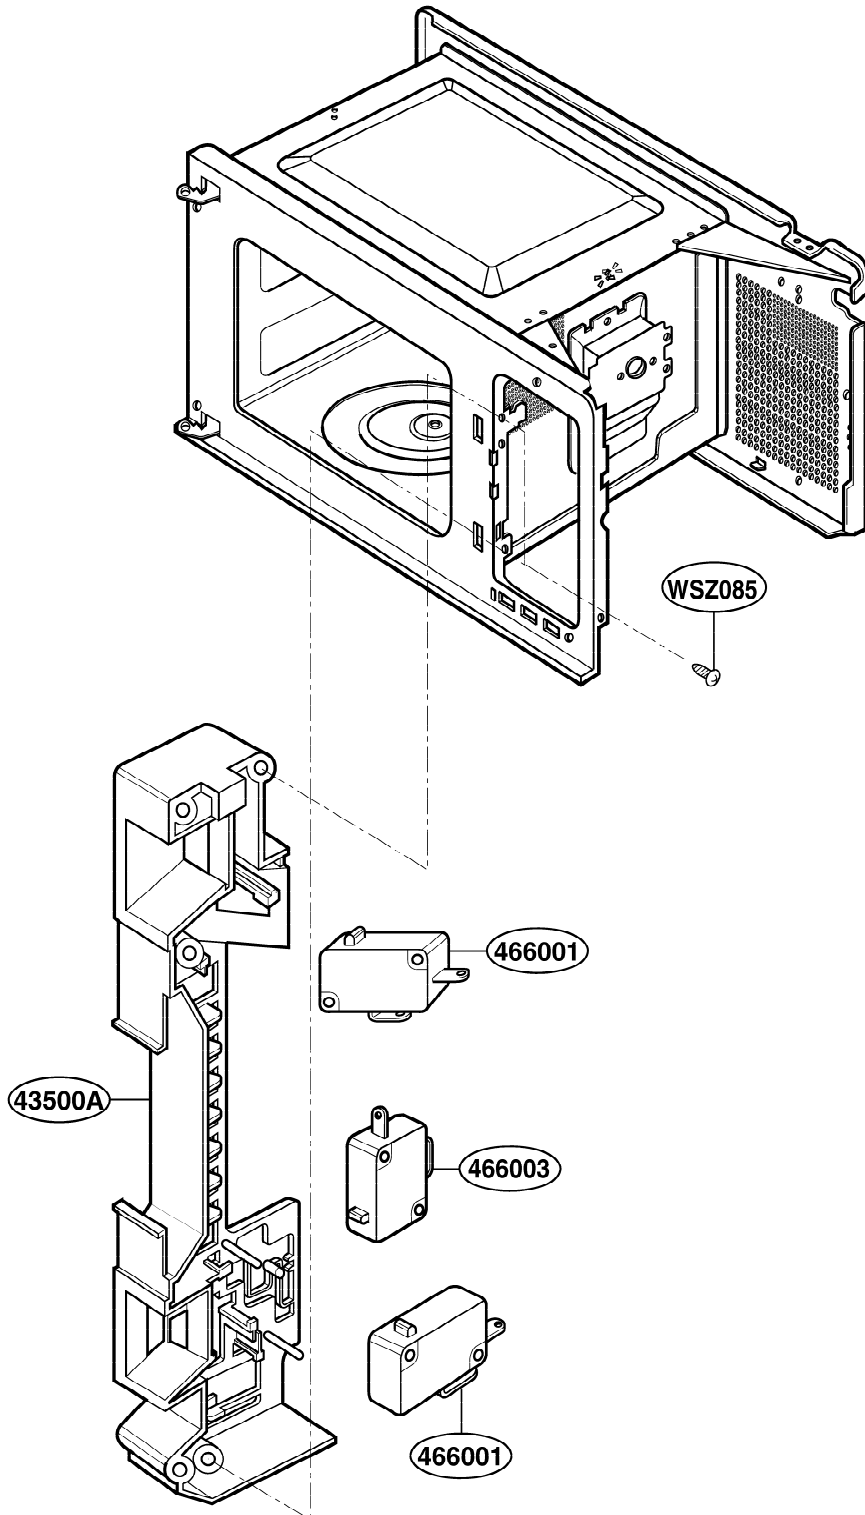

EXPLODED VIEW

INTRODUCTION

JES1651SJ

DOOR PARTS

CONTROL PANEL PARTS

OVEN CAVITY PARTS

LATCH BOARD PARTS

INTERIOR PARTS (I)

Model: JES1651SJ 01

Check the rating label of **Model** and order SVC parts according to the **Model No.**

INTERIOR PARTS (II)

Model: JES1651SJ 02

Check the rating label of **Model** and order SVC parts according to the **Model No.**

BASE PLATE PARTS

SENSOR PARTS