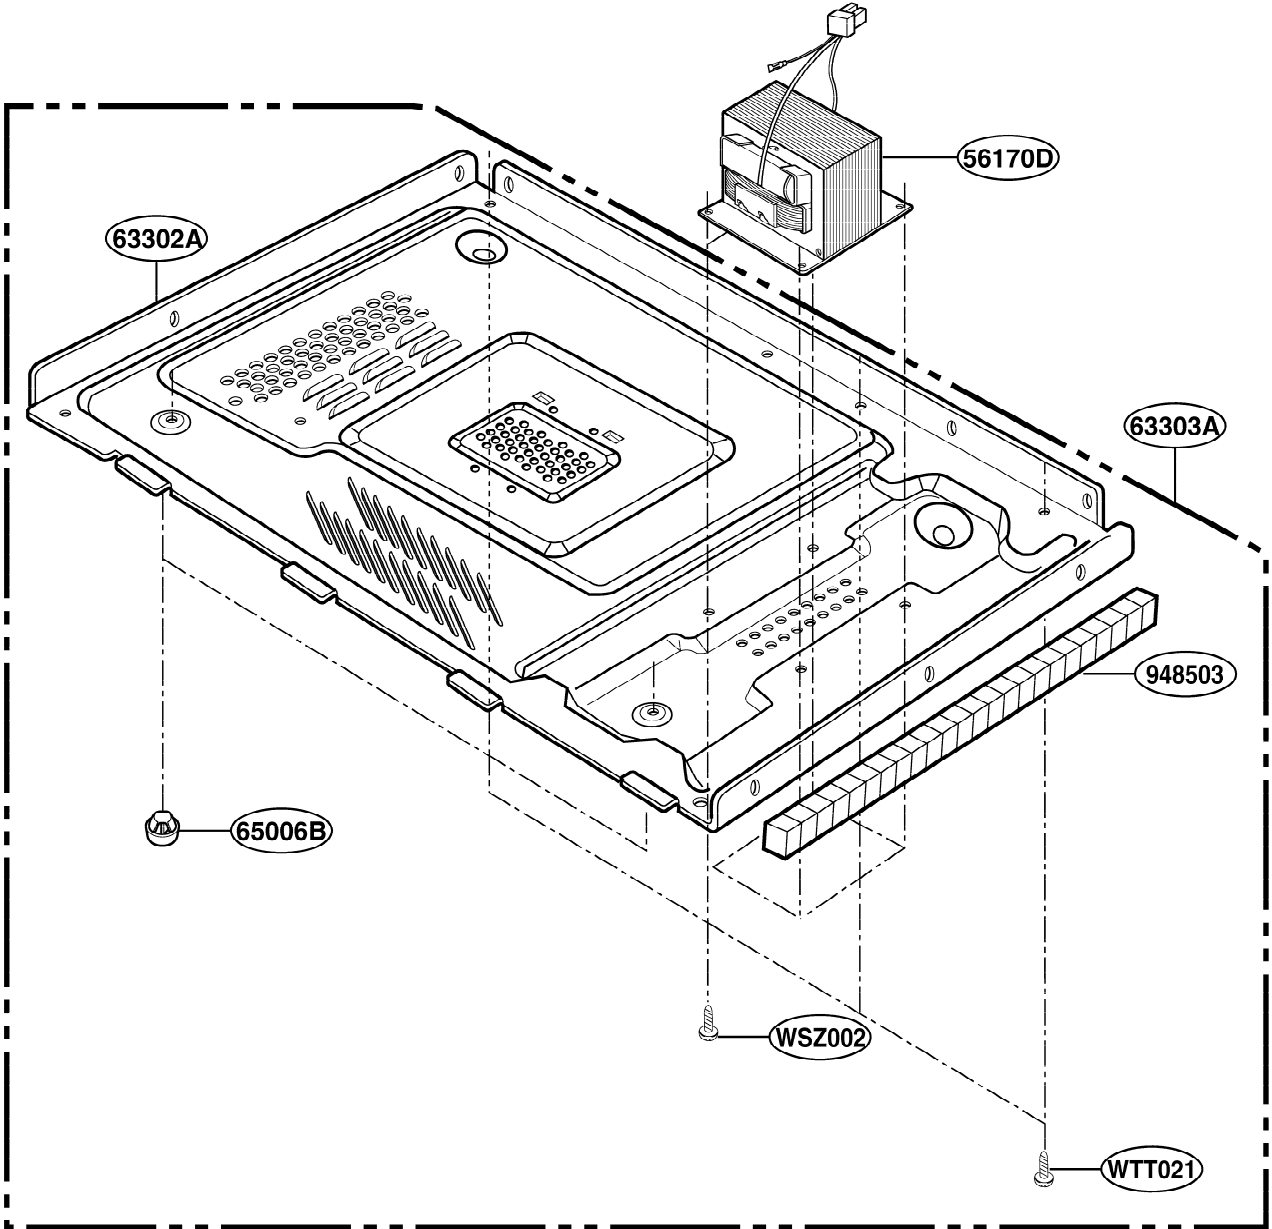

EXPLODED VIEW

INTRODUCTION

JES1651SJ

DOOR PARTS

CONTROL PANEL PARTS

OVEN CAVITY PARTS

LATCH BOARD PARTS

INTERIOR PARTS (I)

Model: JES1651SJ 01

Check the rating label of **Model** and order SVC parts according to the **Model No.**

INTERIOR PARTS (II)

Model: JES1651SJ 02

Check the rating label of **Model** and order SVC parts according to the **Model No.**

BASE PLATE PARTS

SENSOR PARTS