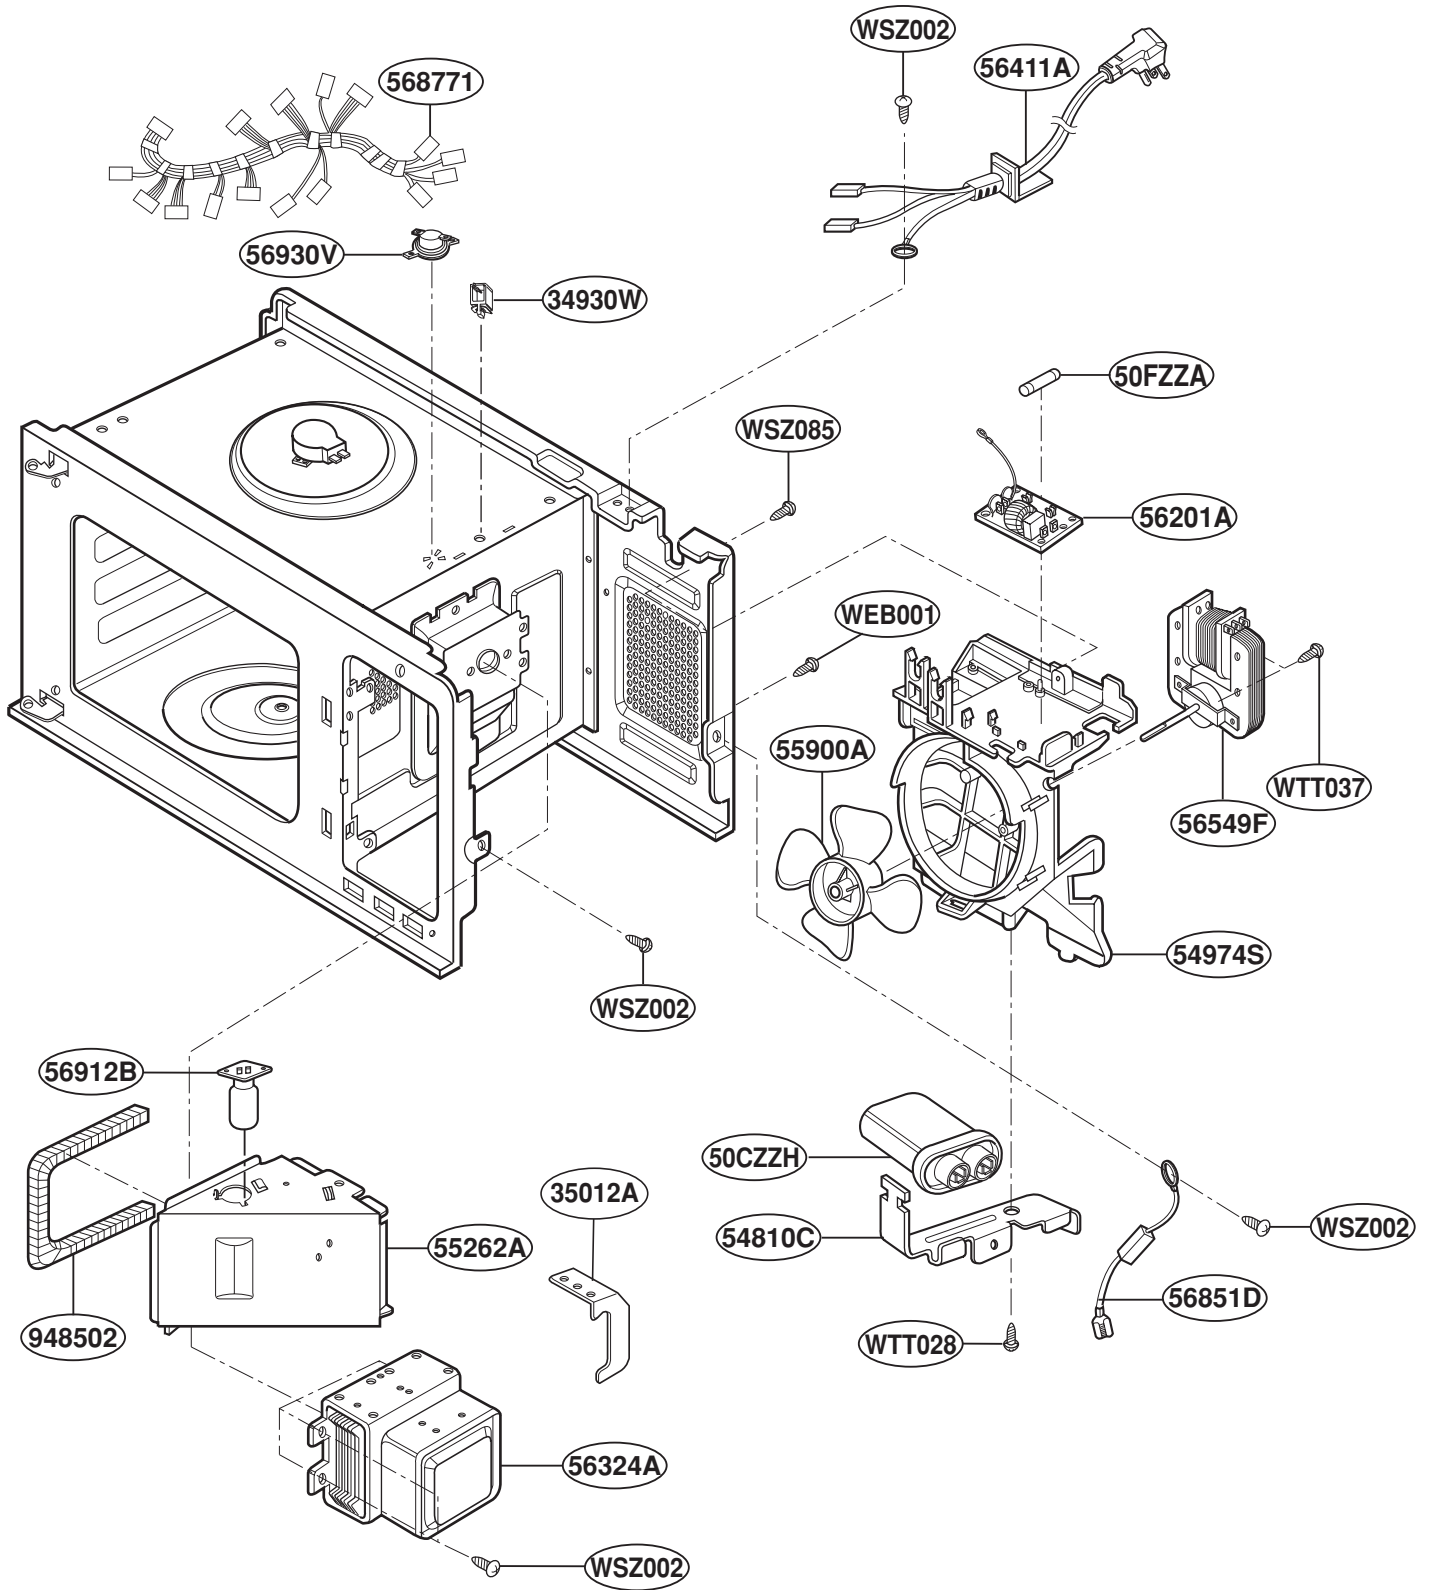

# CONTROL PANEL PARTS

For Model : JEB1860DMBB  
JEB1860DMCC  
JEB1860DMWW

For Model : JEB1860SMSS

# OVEN CAVITY PARTS

# LATCH BOARD PARTS

# BASE PLATE PARTS