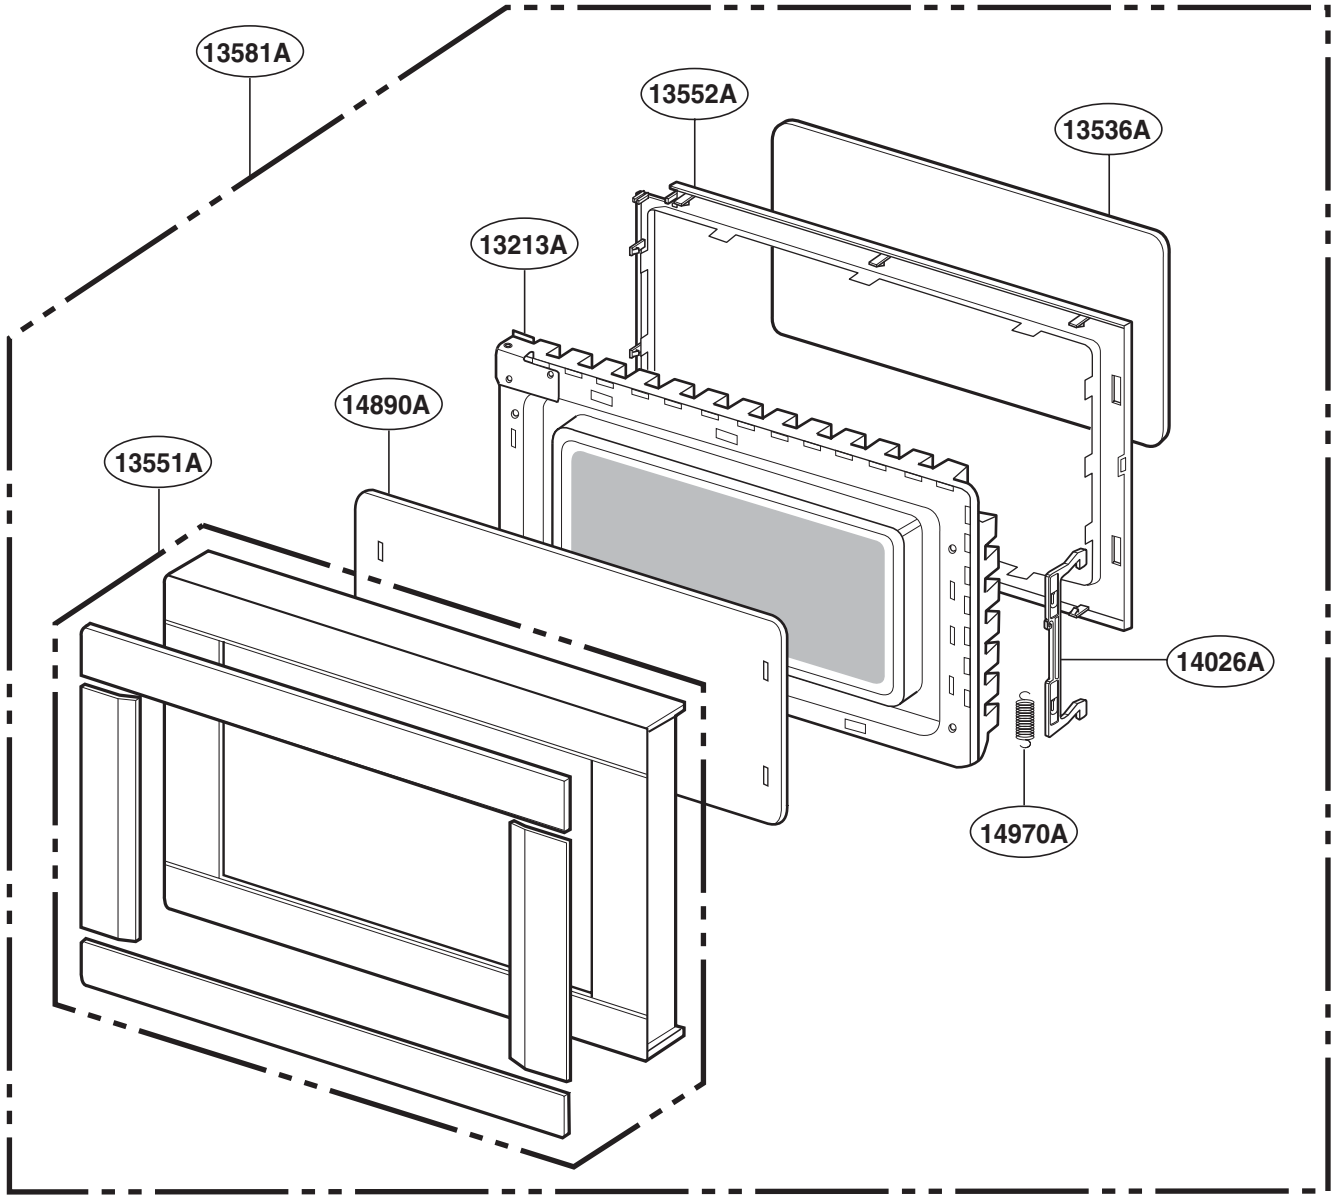

----- Manual continues below -----

EXPLODED VIEW

INTRODUCTION

MODEL: JES0736SMSS

P/NO: MFL38938104

DOOR PARTS

CONTROLLER PARTS

OVEN CAVITY PARTS

LATCH BOARD PARTS

INTERIOR PARTS

BASE PLATE PARTS