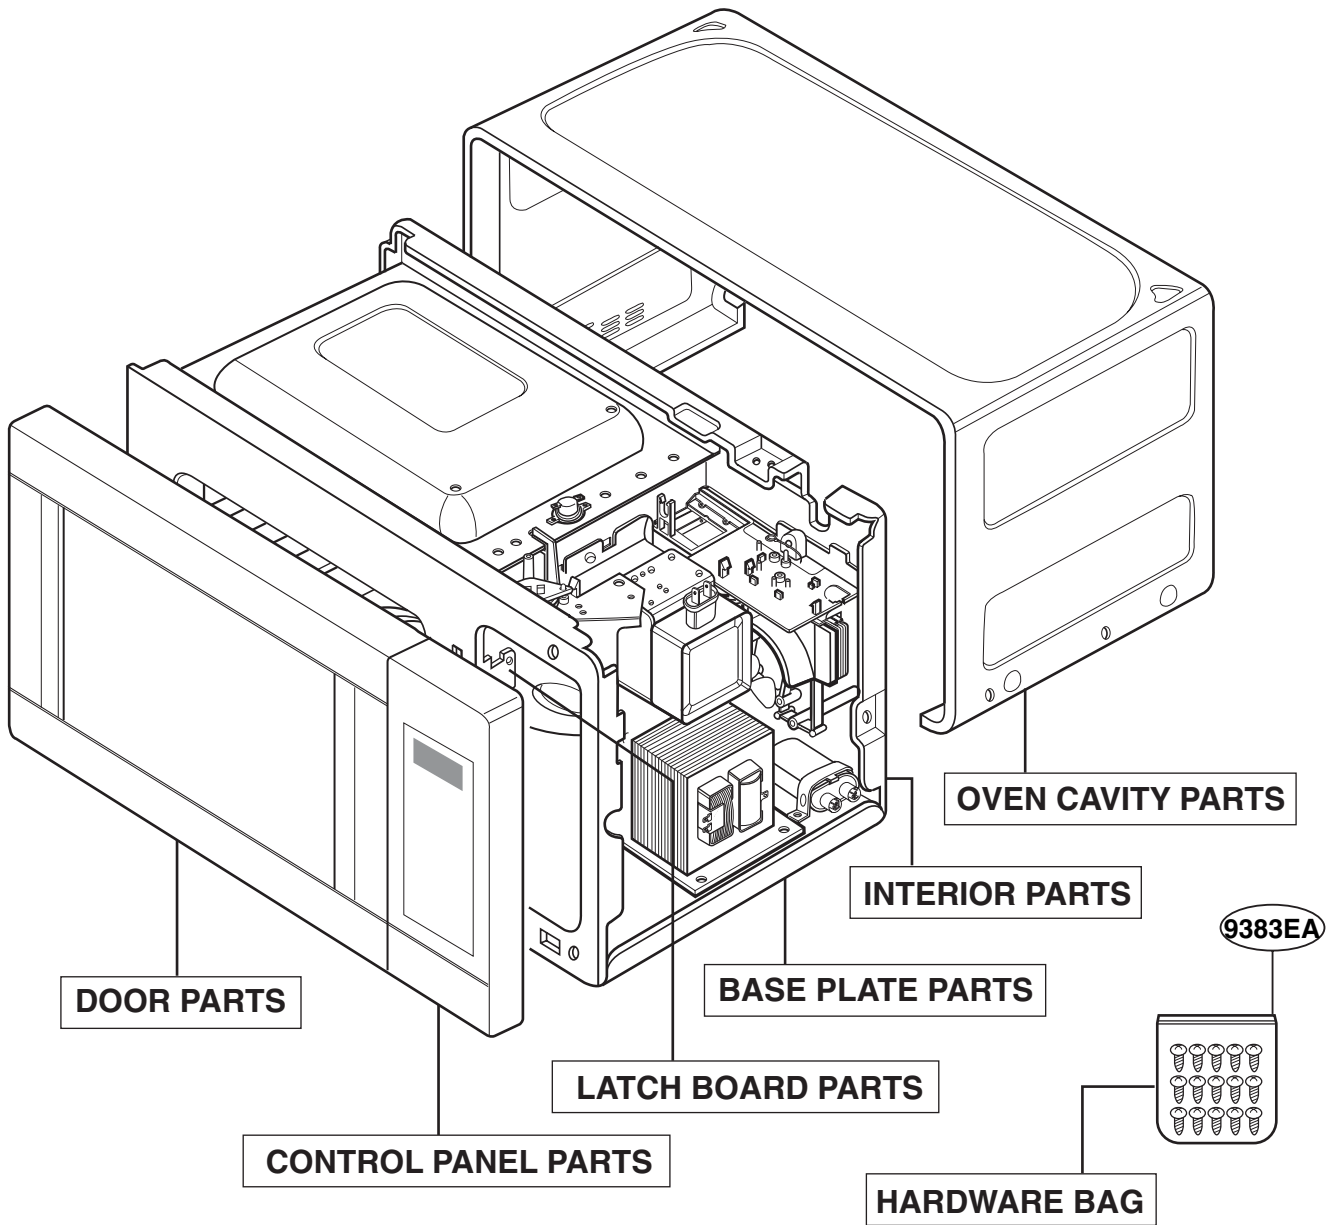

----- Manual continues below -----

EXPLODED VIEW

INTRODUCTION

MODEL: JES0736SMSS

P/NO: MFL38938104

DOOR PARTS

CONTROLLER PARTS

OVEN CAVITY PARTS

LATCH BOARD PARTS

INTERIOR PARTS

BASE PLATE PARTS