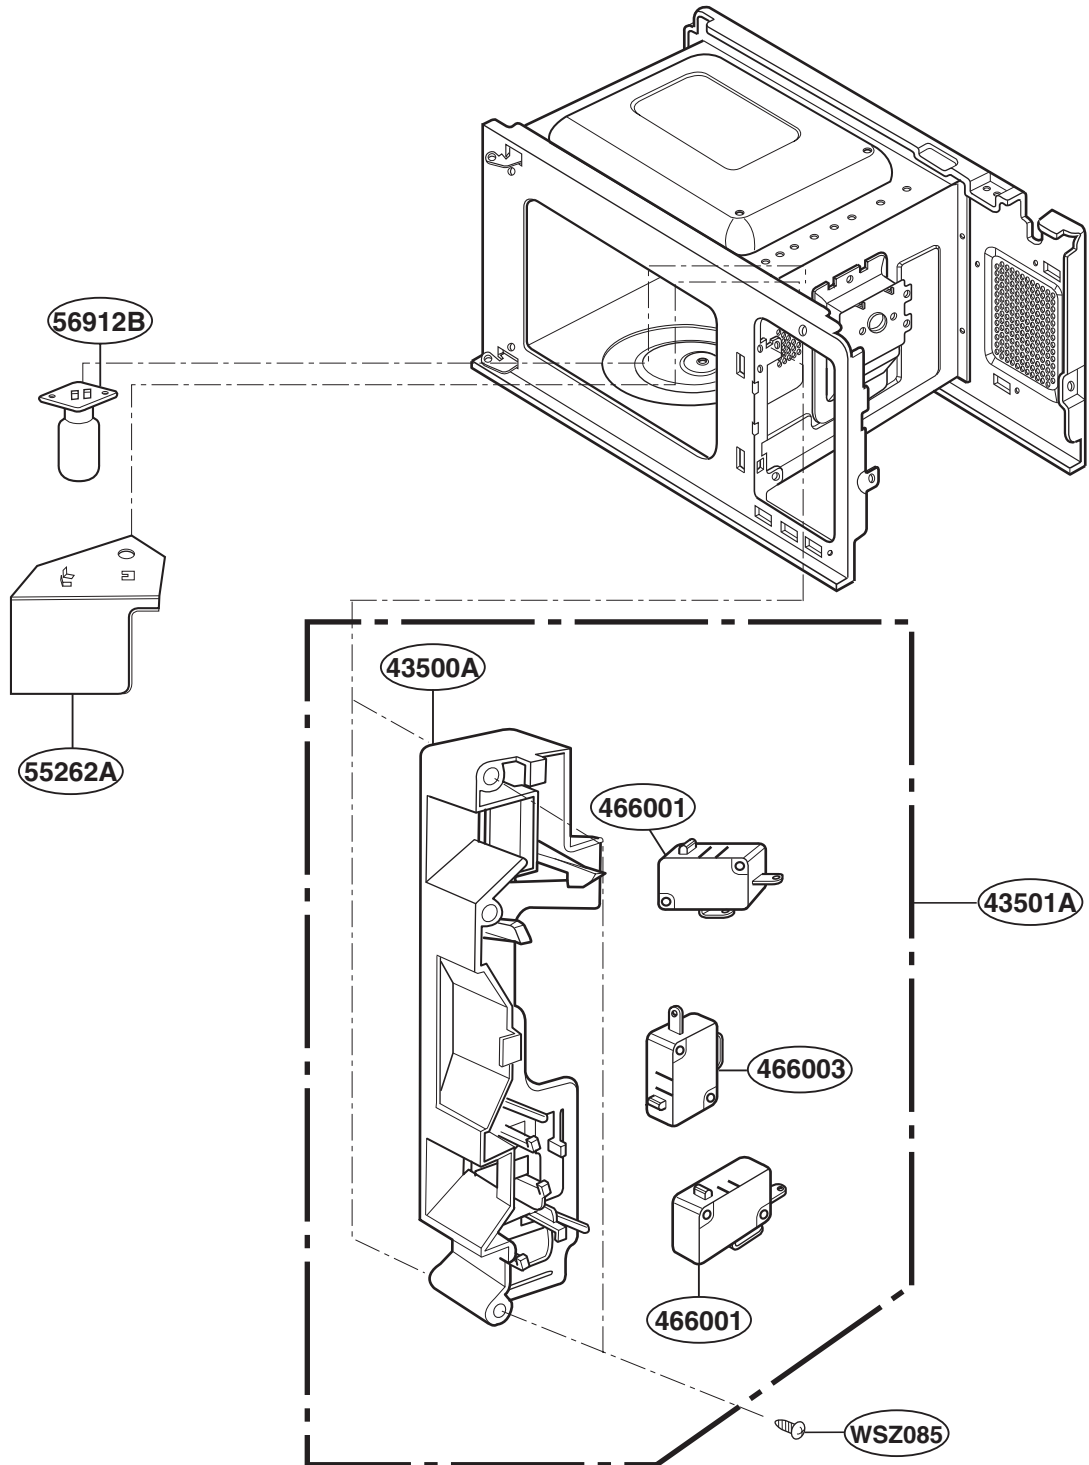

----- Manual continues below -----

EXPLODED VIEW

INTRODUCTION

MODEL: JES0736SMSS

P/NO: MFL38938104

DOOR PARTS

CONTROLLER PARTS

OVEN CAVITY PARTS

LATCH BOARD PARTS

INTERIOR PARTS

BASE PLATE PARTS