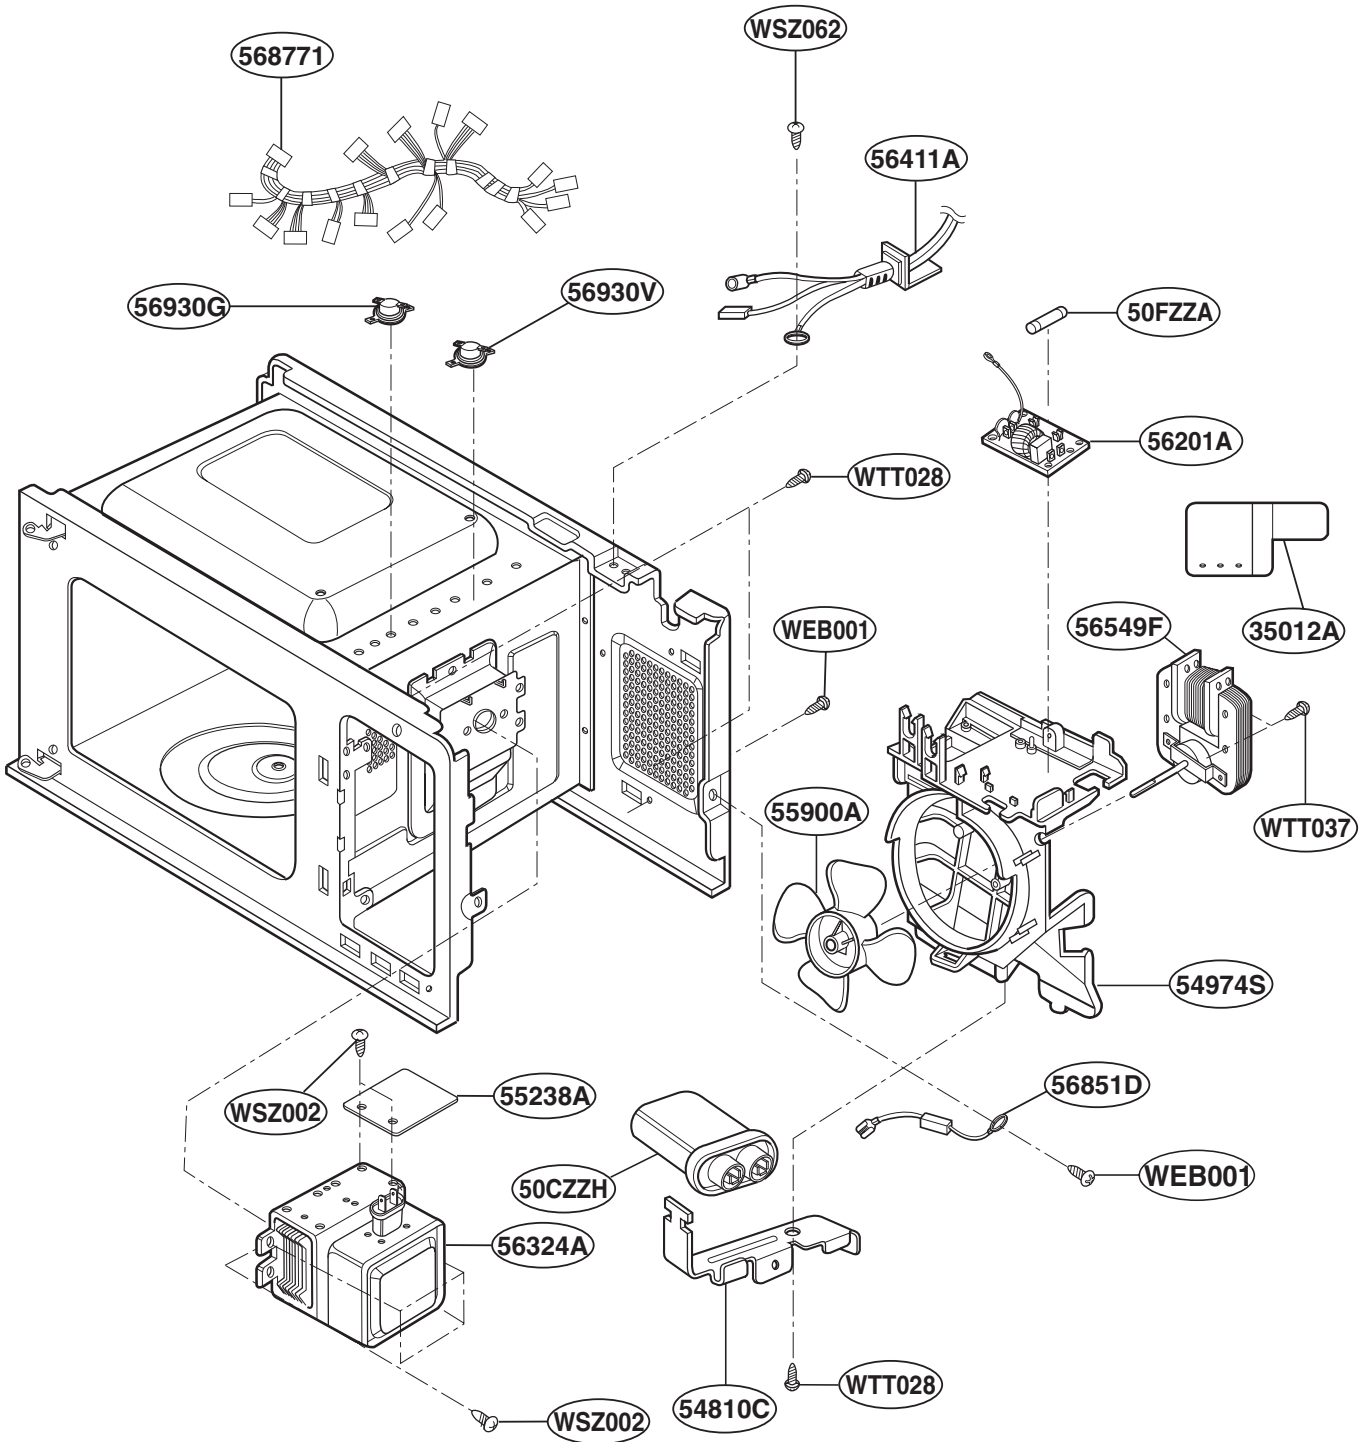

----- Manual continues below -----

EXPLODED VIEW

INTRODUCTION

MODEL: JES0736SMSS

P/NO: MFL38938104

DOOR PARTS

CONTROLLER PARTS

OVEN CAVITY PARTS

LATCH BOARD PARTS

INTERIOR PARTS

BASE PLATE PARTS