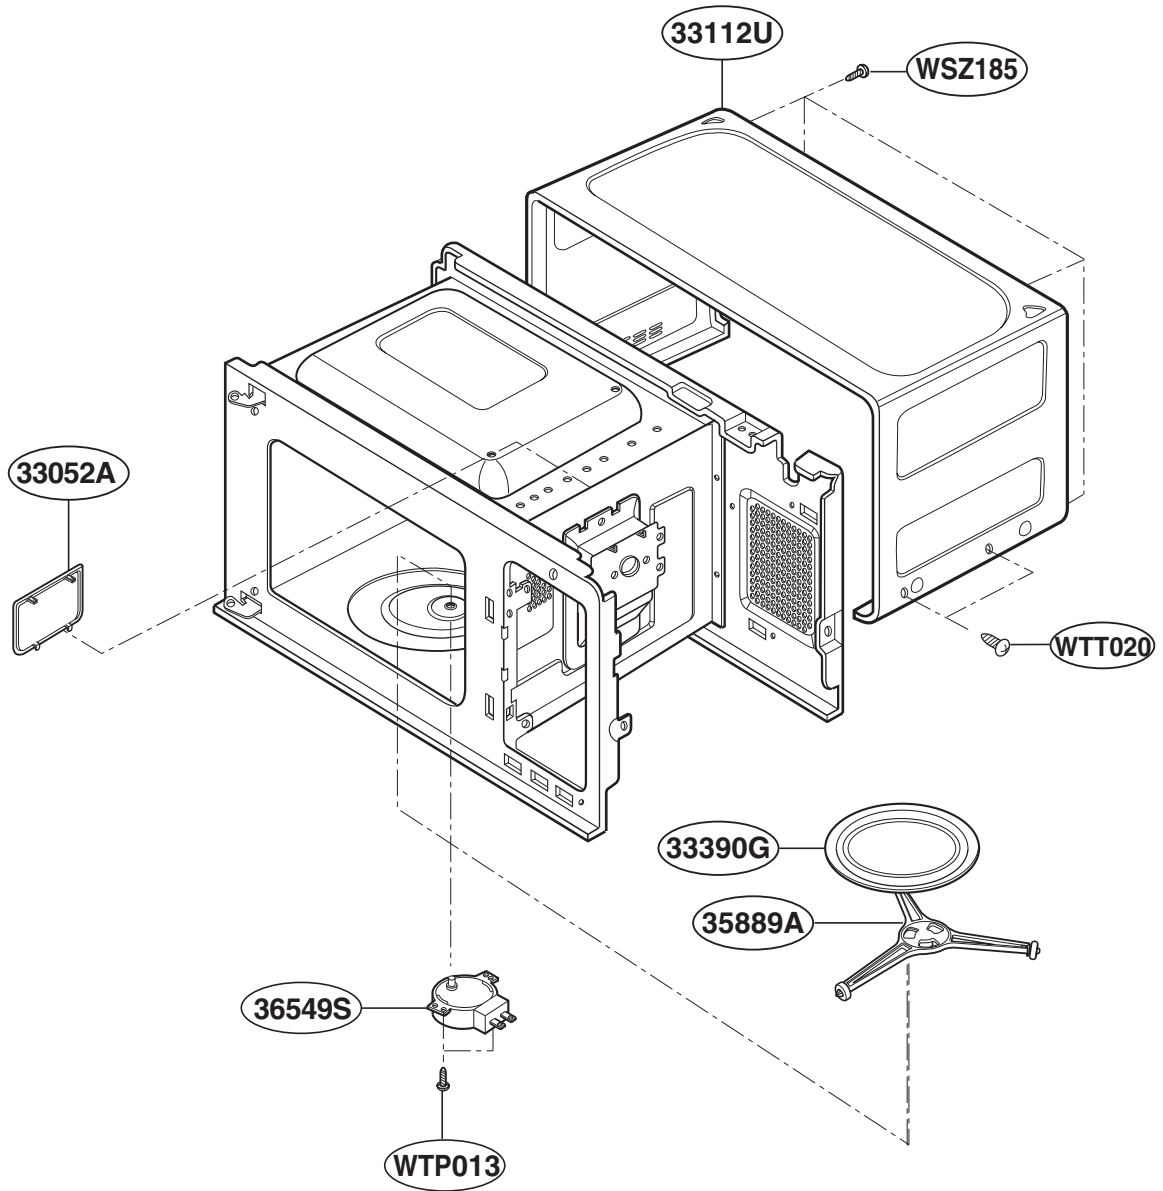

----- Manual continues below -----

EXPLODED VIEW

INTRODUCTION

MODEL: JES0736SMSS

P/NO: MFL38938104

DOOR PARTS

CONTROLLER PARTS

OVEN CAVITY PARTS

LATCH BOARD PARTS

INTERIOR PARTS

BASE PLATE PARTS