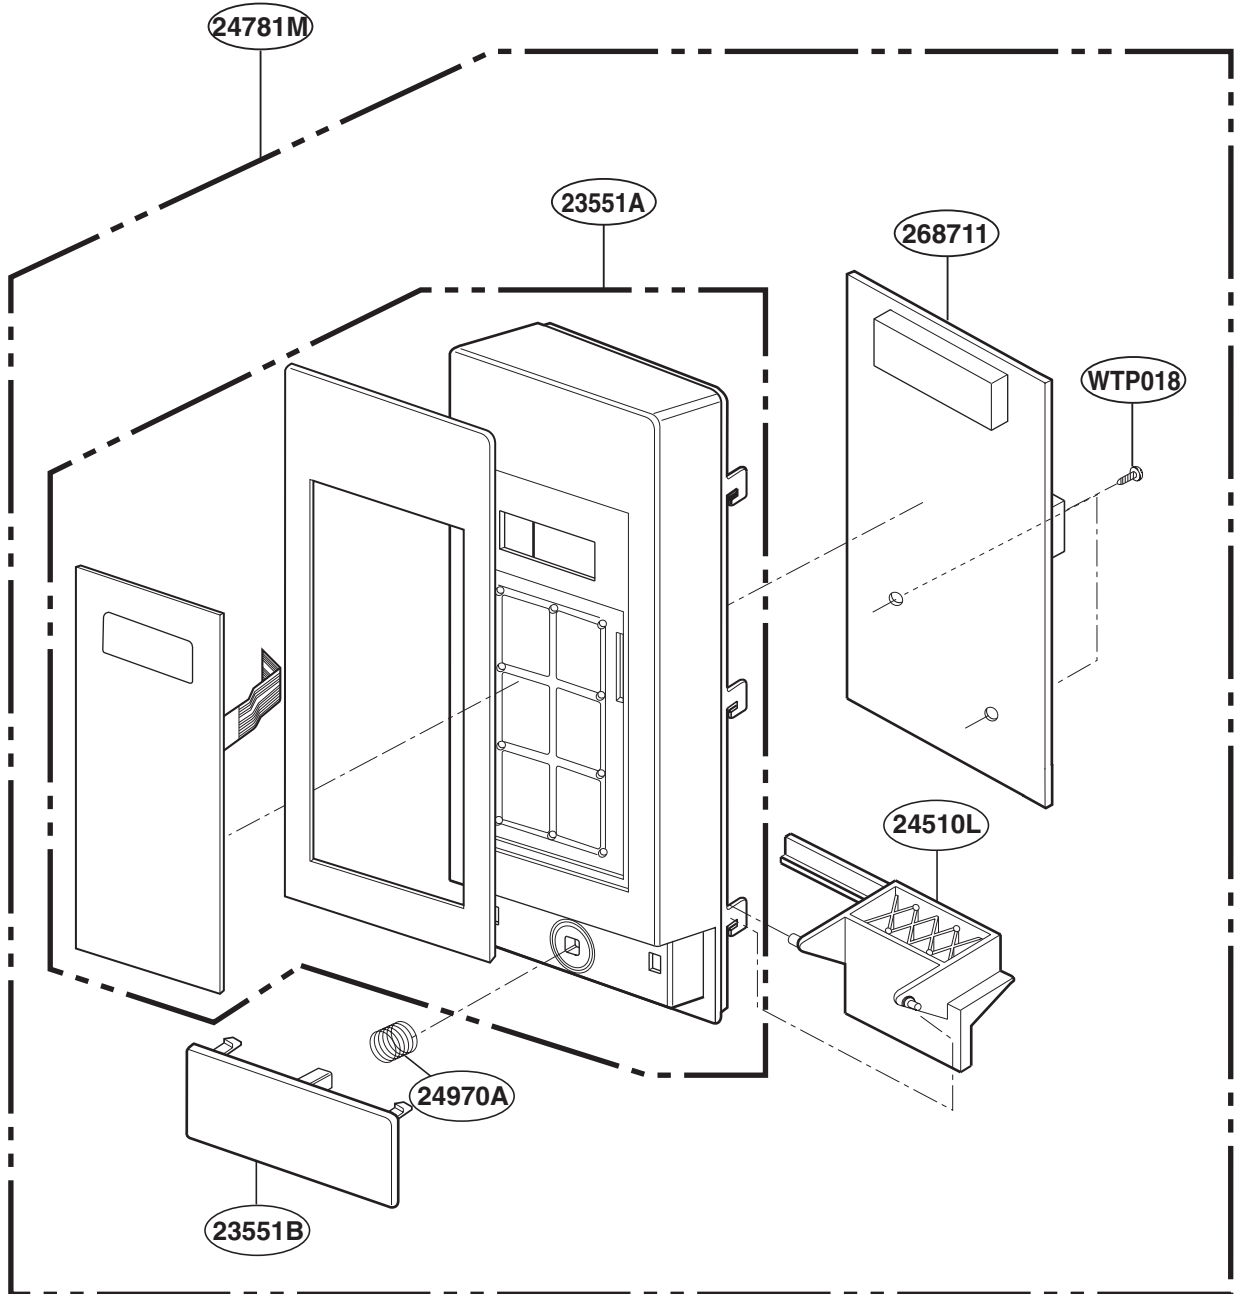

----- Manual continues below -----

EXPLODED VIEW

INTRODUCTION

MODEL: JES0736SMSS

P/NO: MFL38938104

DOOR PARTS

CONTROLLER PARTS

OVEN CAVITY PARTS

LATCH BOARD PARTS

INTERIOR PARTS

BASE PLATE PARTS