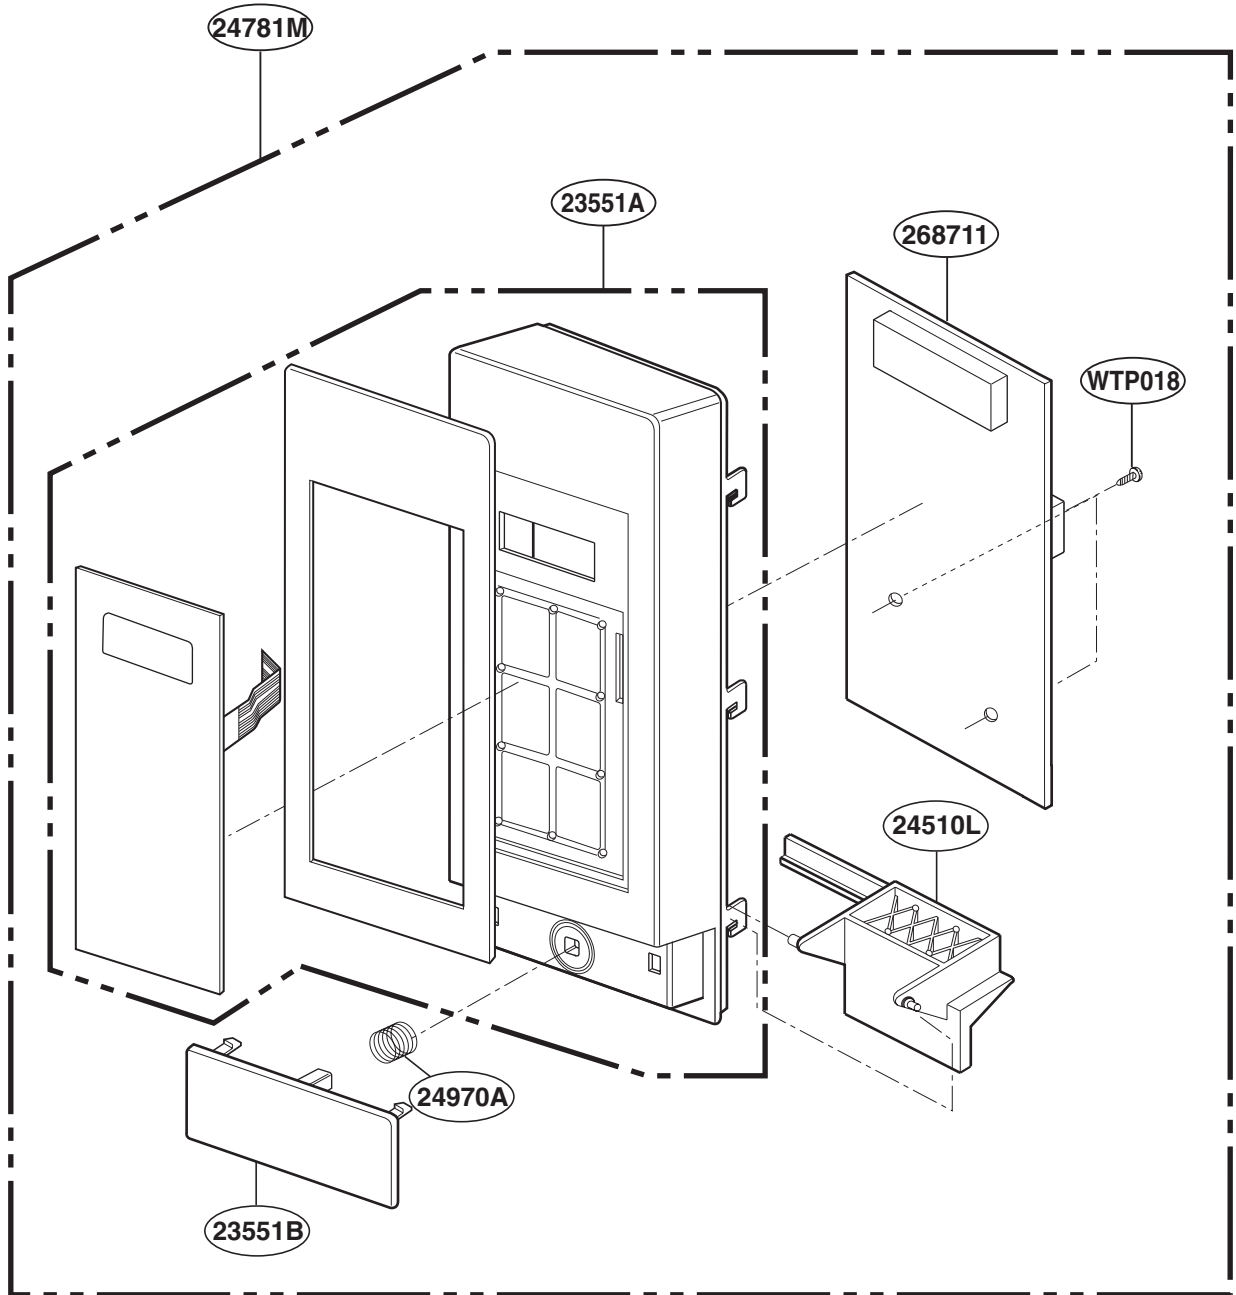

## INTRODUCTION

MODEL: JES0736SMSS

P/NO: MFL38938104

# DOOR PARTS

# OVEN CAVITY PARTS