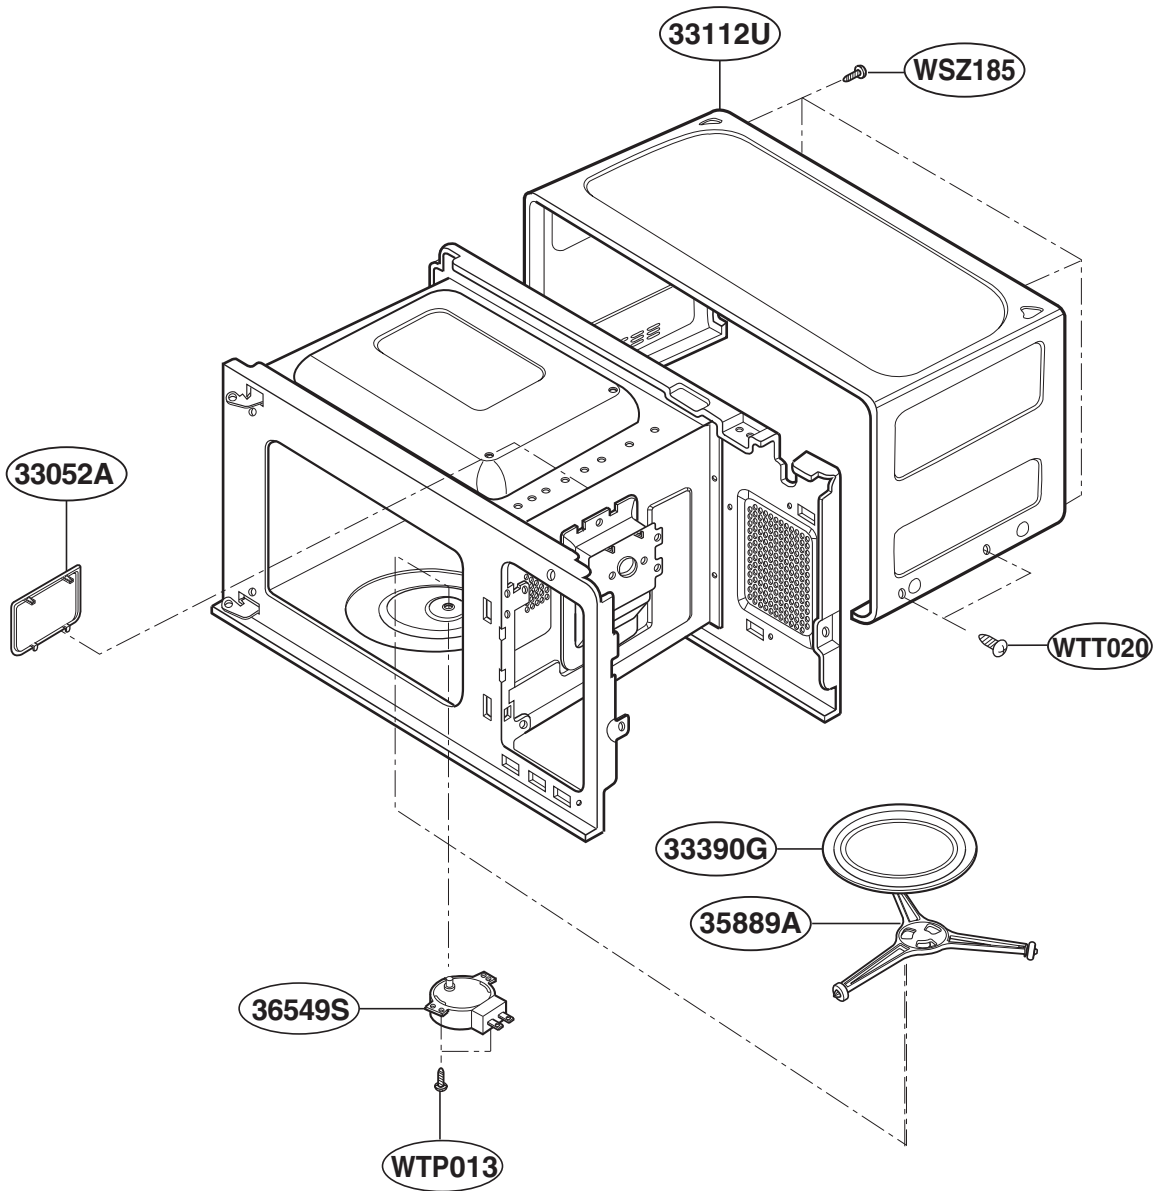

## INTRODUCTION

MODEL: JES0736SMSS

P/NO: MFL38938104

# DOOR PARTS

# LATCH BOARD PARTS