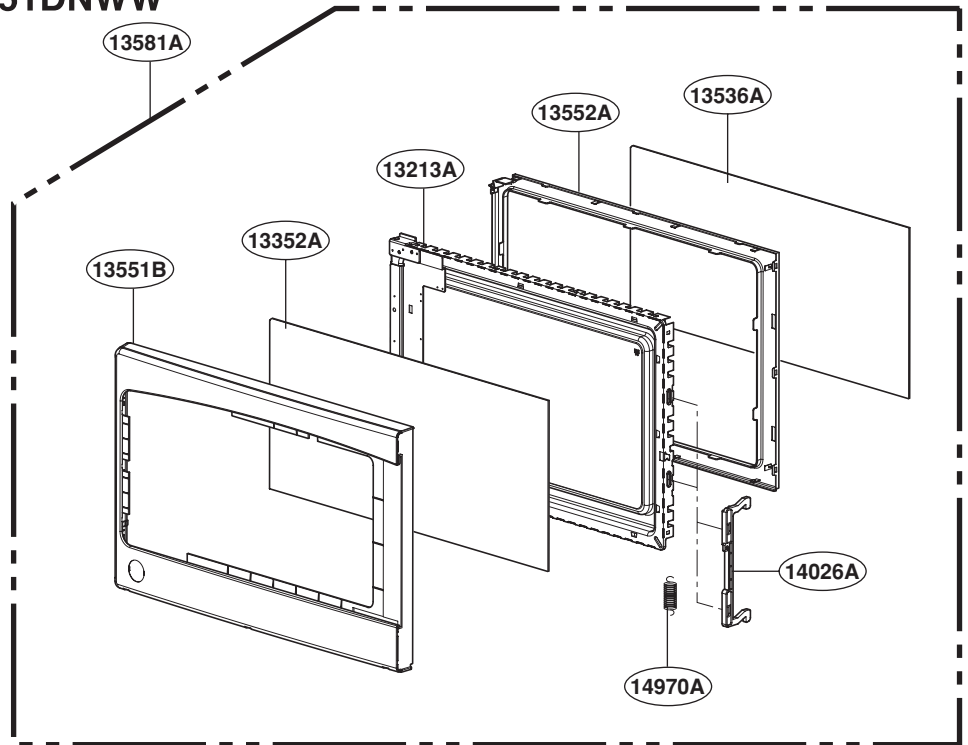

DOOR PARTS

FOR MODELS: JES2051DNBB
JES2051DNWW

FOR MODEL: JES2051SNSS