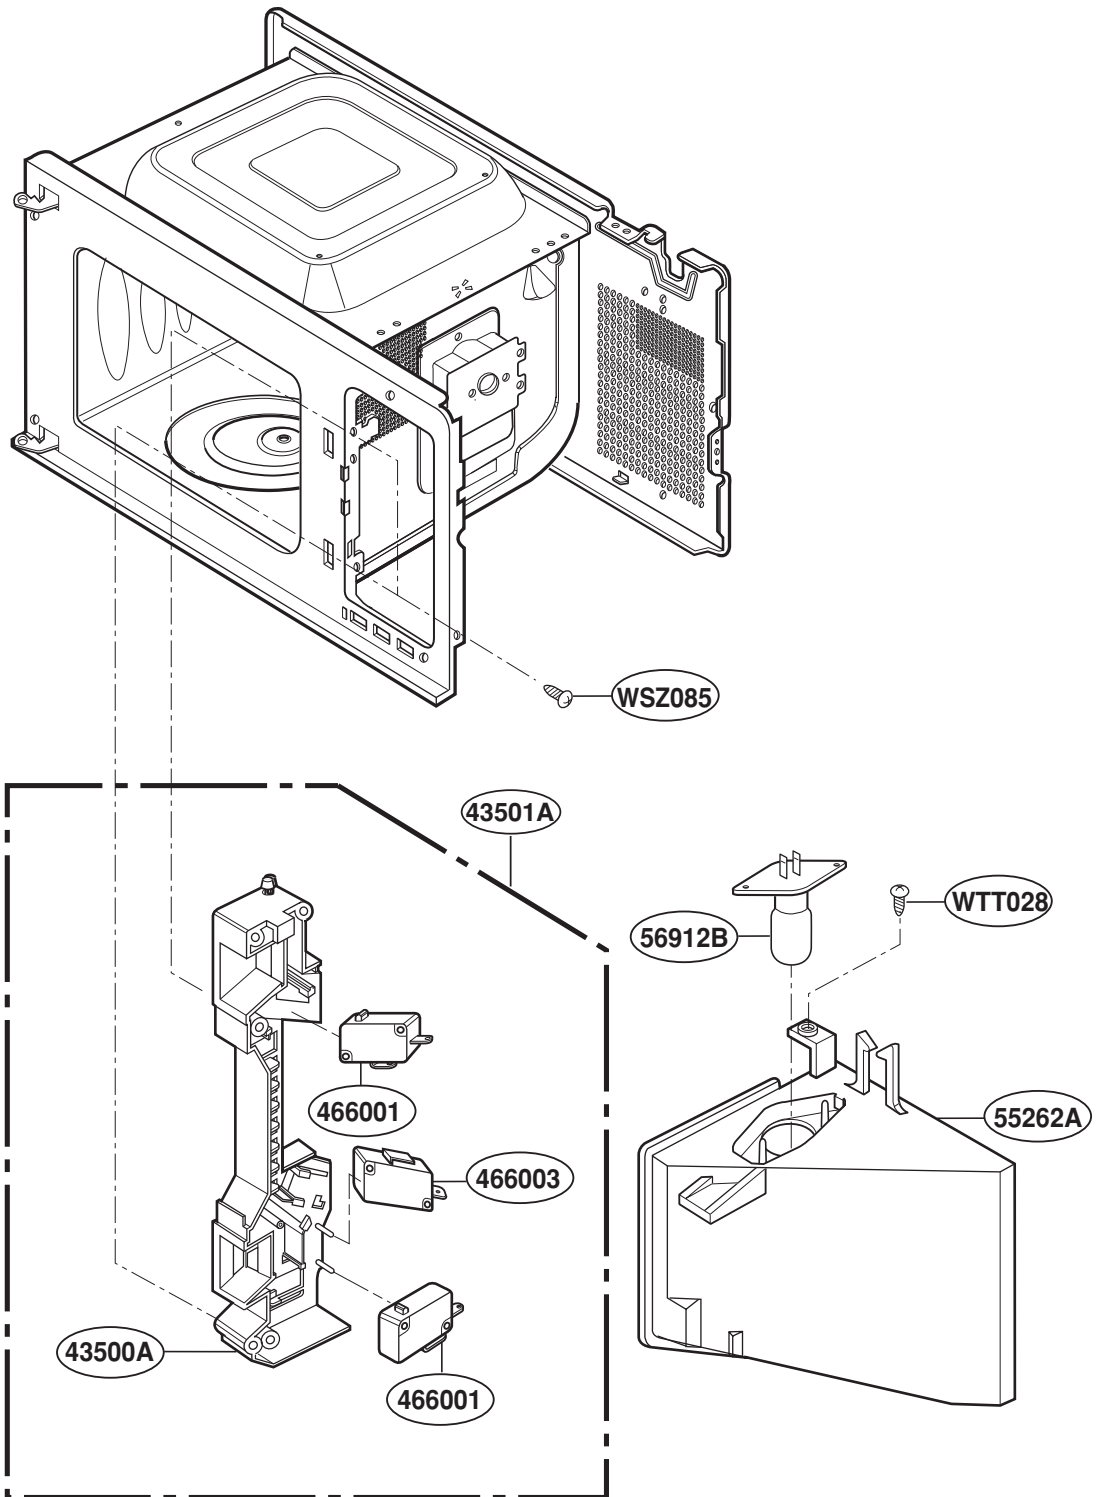

LATCH BOARD PARTS