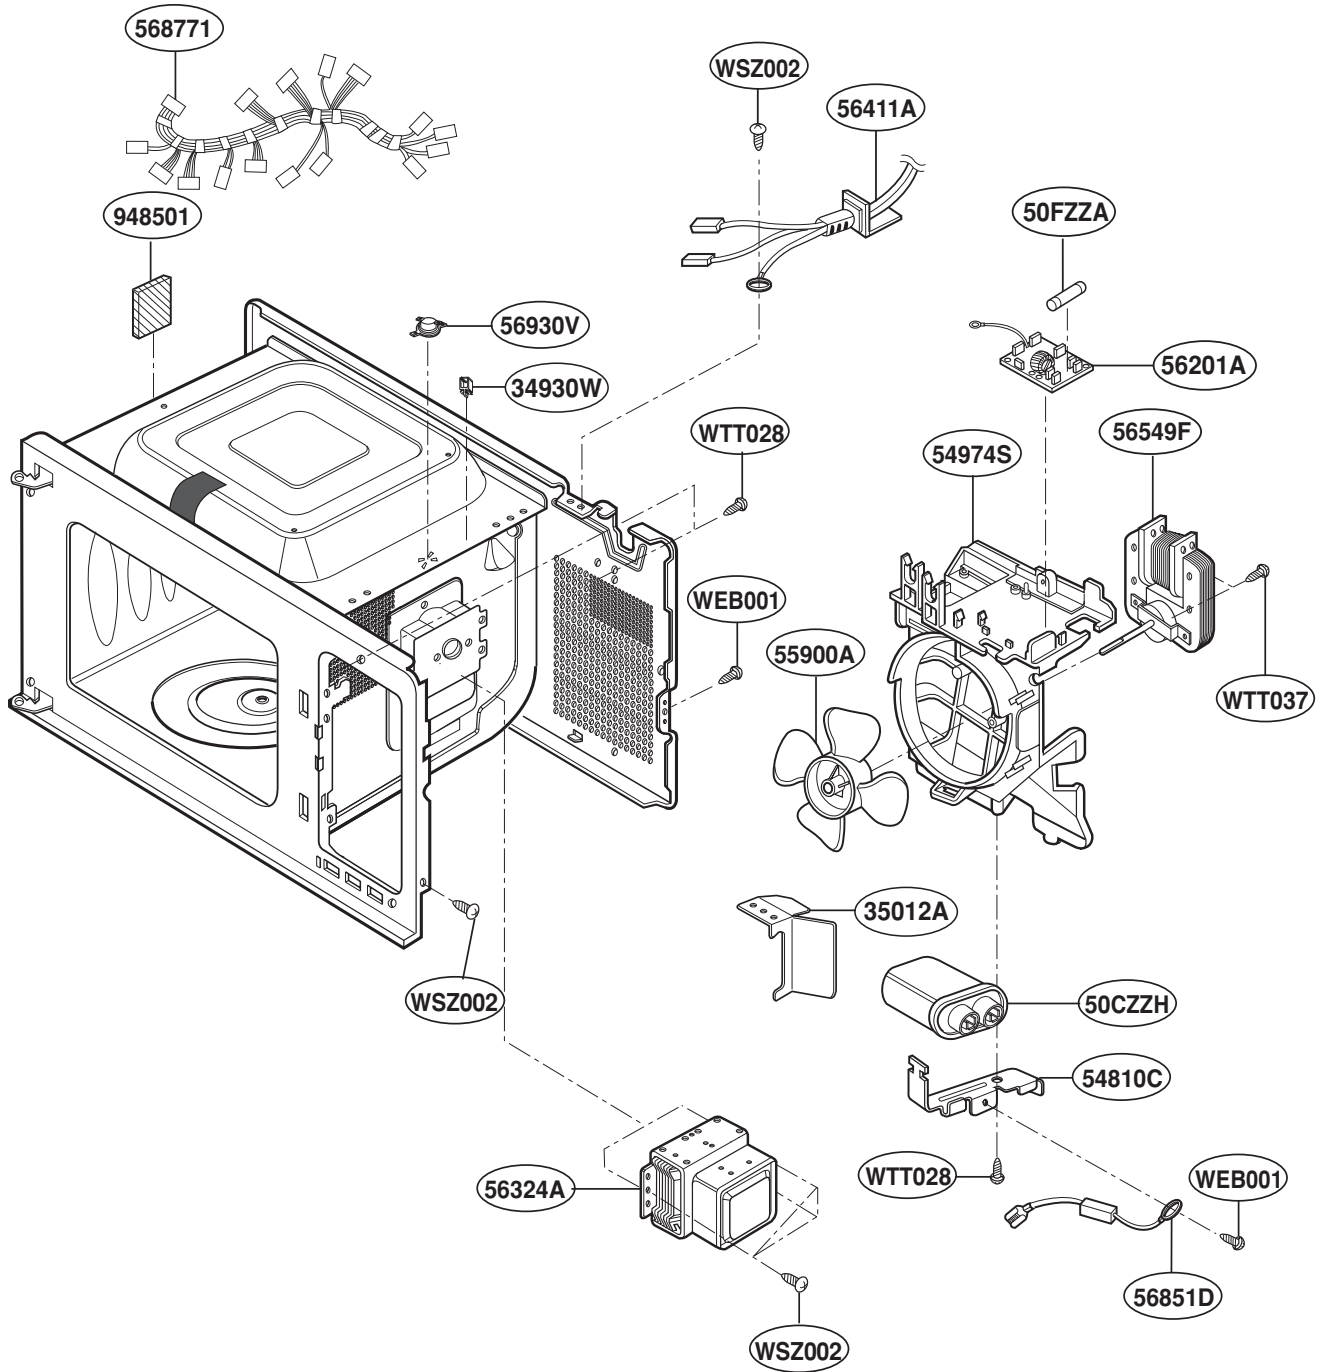

INTERIOR PARTS