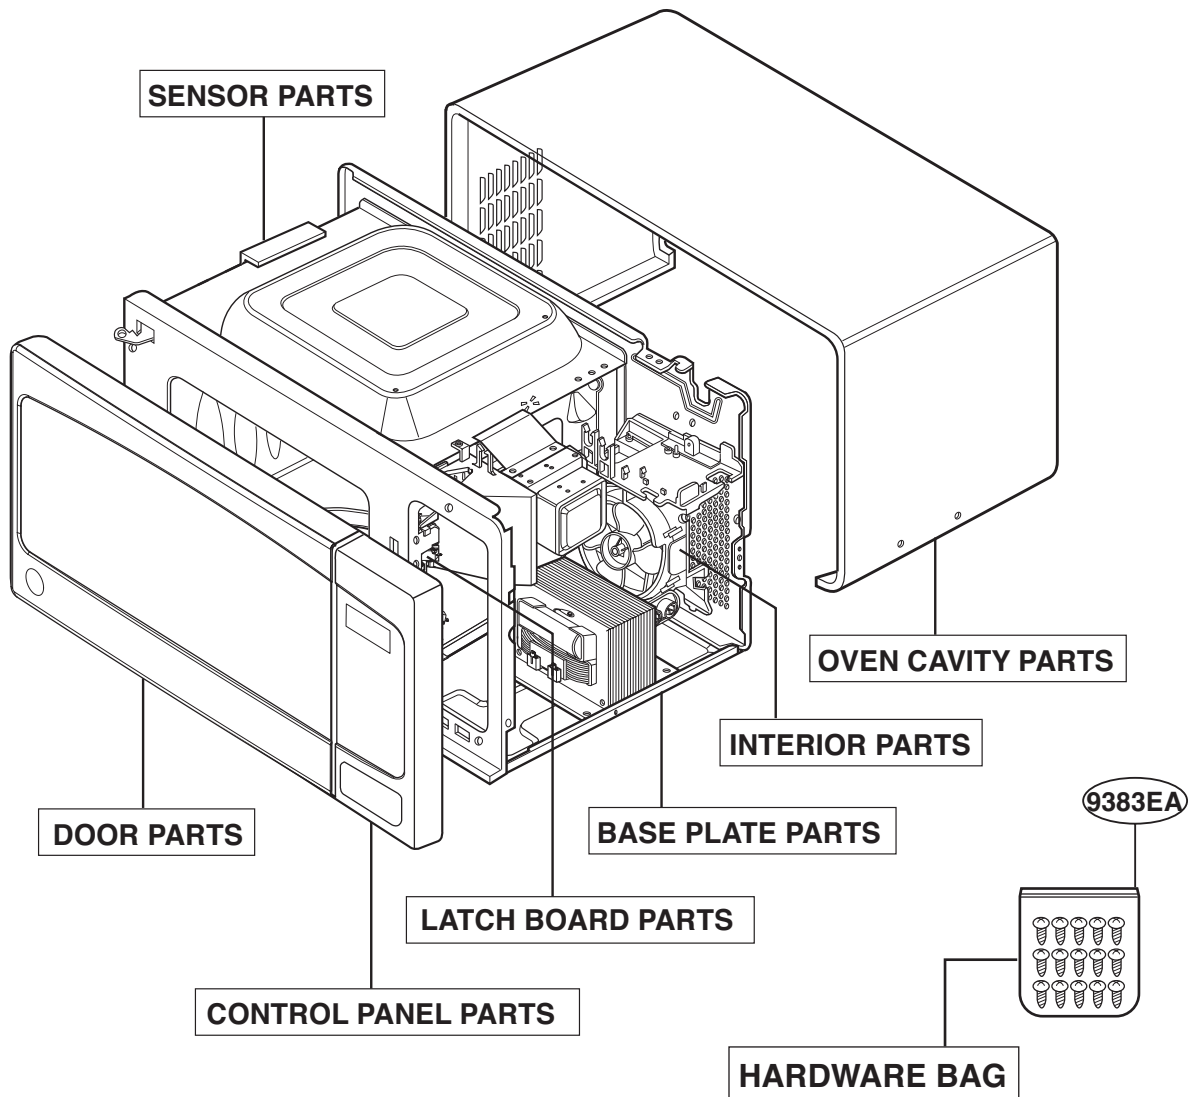

EXPLODED VIEW

INTRODUCTION

MODEL: JES2051DNBB
JES2051DNWW
JES2051SNSS