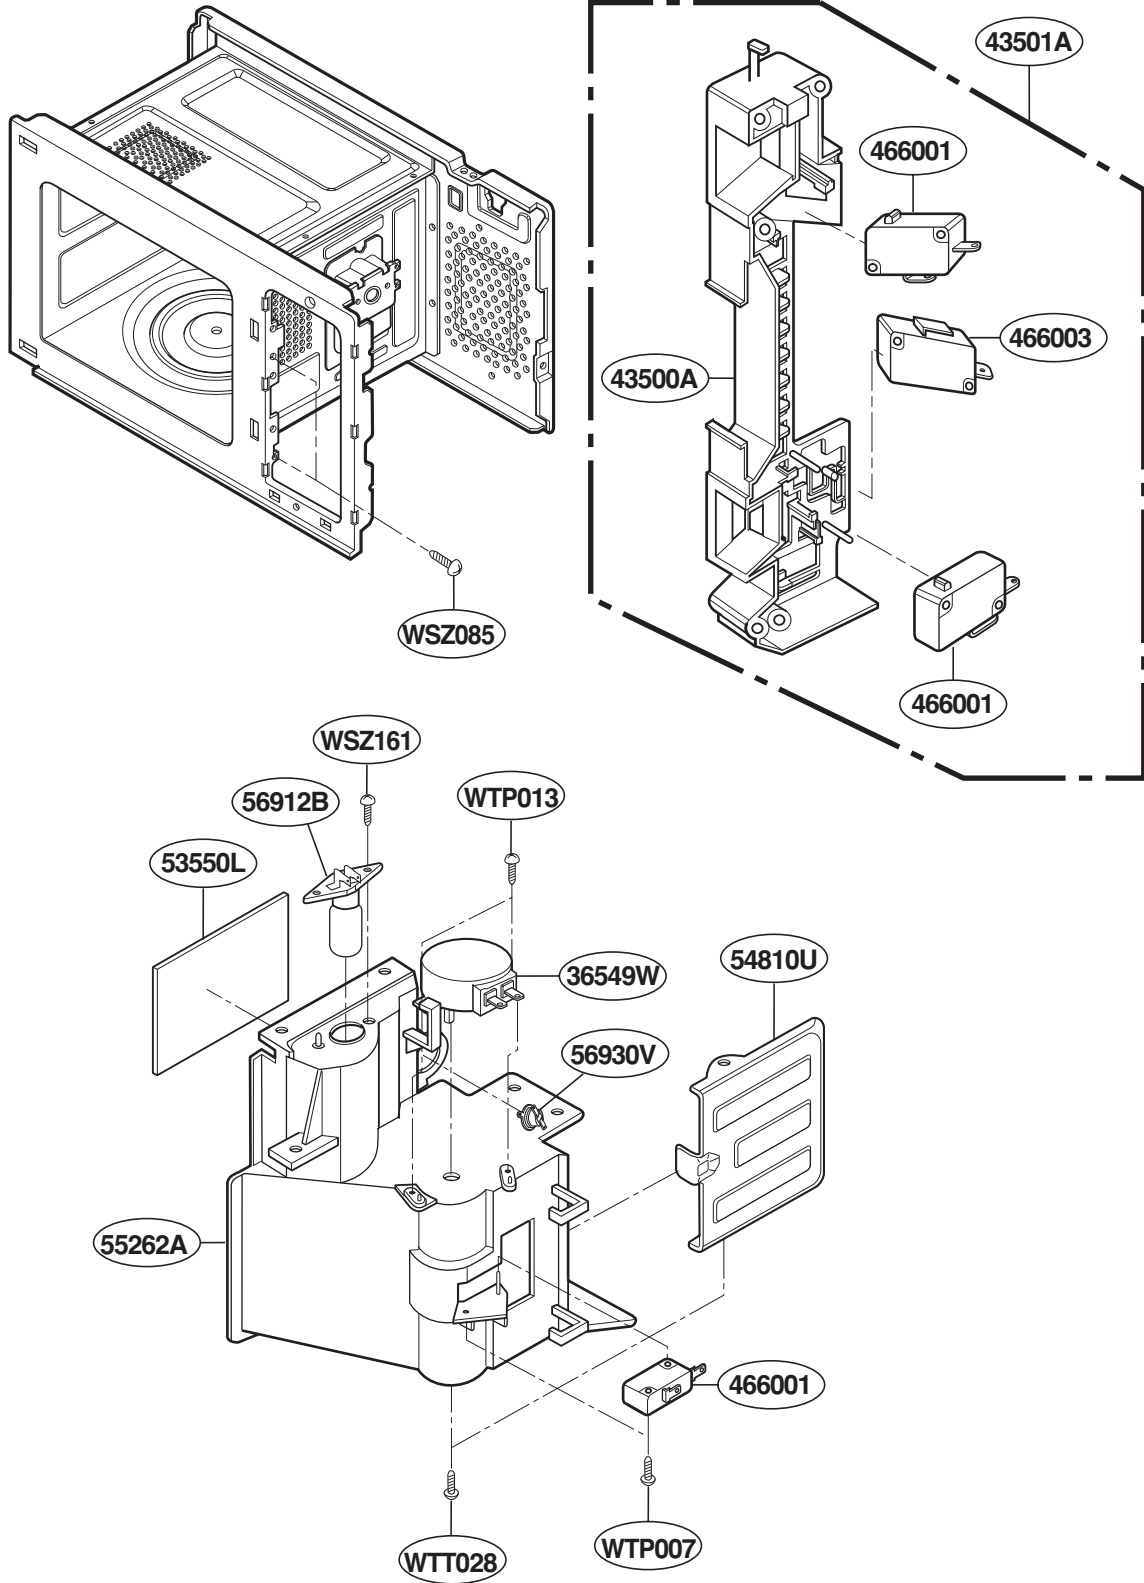

----- Manual continues below -----

EXPLODED VIEW

INTRODUCTION

MODEL : PEB1590DMBB
PEB1590DMCC
PEB1590DMWW
PEB1590SMSS

P/NO: MFL38213102

DOOR PARTS

FOR MODEL : PEB1590DMBB
PEB1590DMCC
PEB1590DMWW

FOR MODEL : PEB1590SMSS

CONTROL PANEL PARTS

FOR MODEL : PEB1590DMBB
PEB1590DMCC
PEB1590DMWW

FOR MODEL : PEB1590SMSS

OVEN CAVITY PARTS

LATCH BOARD PARTS

INTERIOR PARTS

BASE PLATE PARTS

SENSOR PARTS