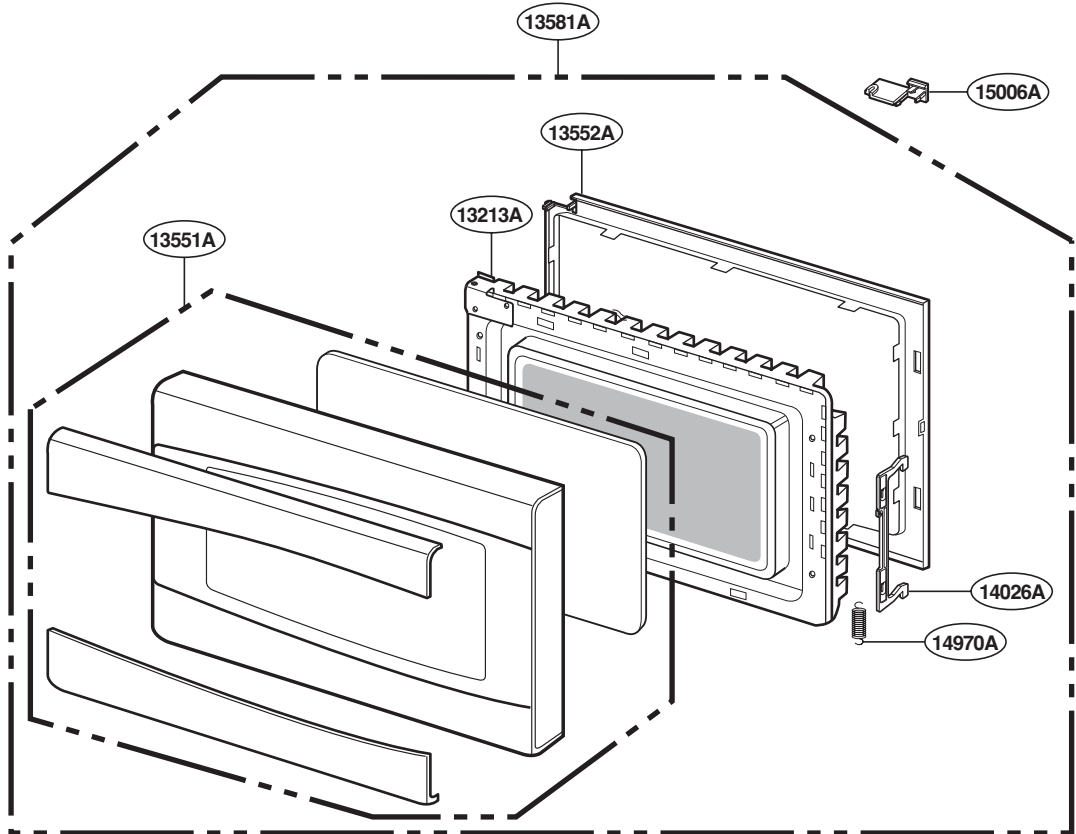

----- Manual continues below -----

EXPLODED VIEW

INTRODUCTION

MODEL : PEB1590DMBB
PEB1590DMCC
PEB1590DMWW
PEB1590SMSS

P/NO: MFL38213102

DOOR PARTS

FOR MODEL : PEB1590DMBB
PEB1590DMCC
PEB1590DMWW

FOR MODEL : PEB1590SMSS

CONTROL PANEL PARTS

FOR MODEL : PEB1590DMBB
PEB1590DMCC
PEB1590DMWW

FOR MODEL : PEB1590SMSS

OVEN CAVITY PARTS

LATCH BOARD PARTS

INTERIOR PARTS

BASE PLATE PARTS

SENSOR PARTS