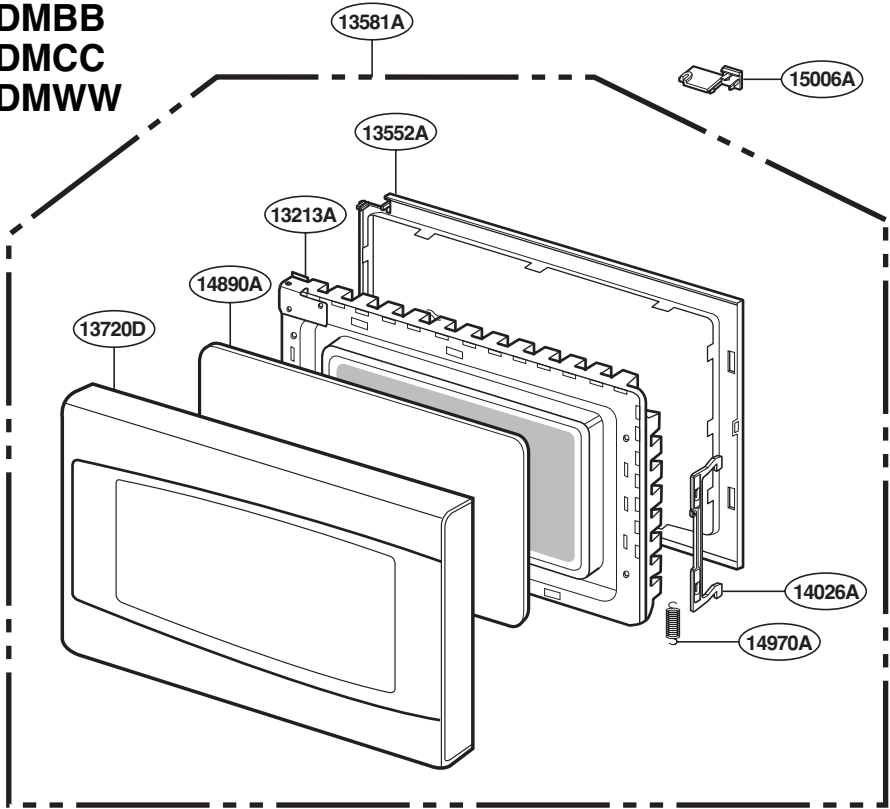

----- Manual continues below -----

EXPLODED VIEW

INTRODUCTION

MODEL : PEB1590DMBB
PEB1590DMCC
PEB1590DMWW
PEB1590SMSS

P/NO: MFL38213102

DOOR PARTS

FOR MODEL : PEB1590DMBB
PEB1590DMCC
PEB1590DMWW

FOR MODEL : PEB1590SMSS

CONTROL PANEL PARTS

FOR MODEL : PEB1590DMBB
PEB1590DMCC
PEB1590DMWW

FOR MODEL : PEB1590SMSS

OVEN CAVITY PARTS

LATCH BOARD PARTS

INTERIOR PARTS

BASE PLATE PARTS

SENSOR PARTS