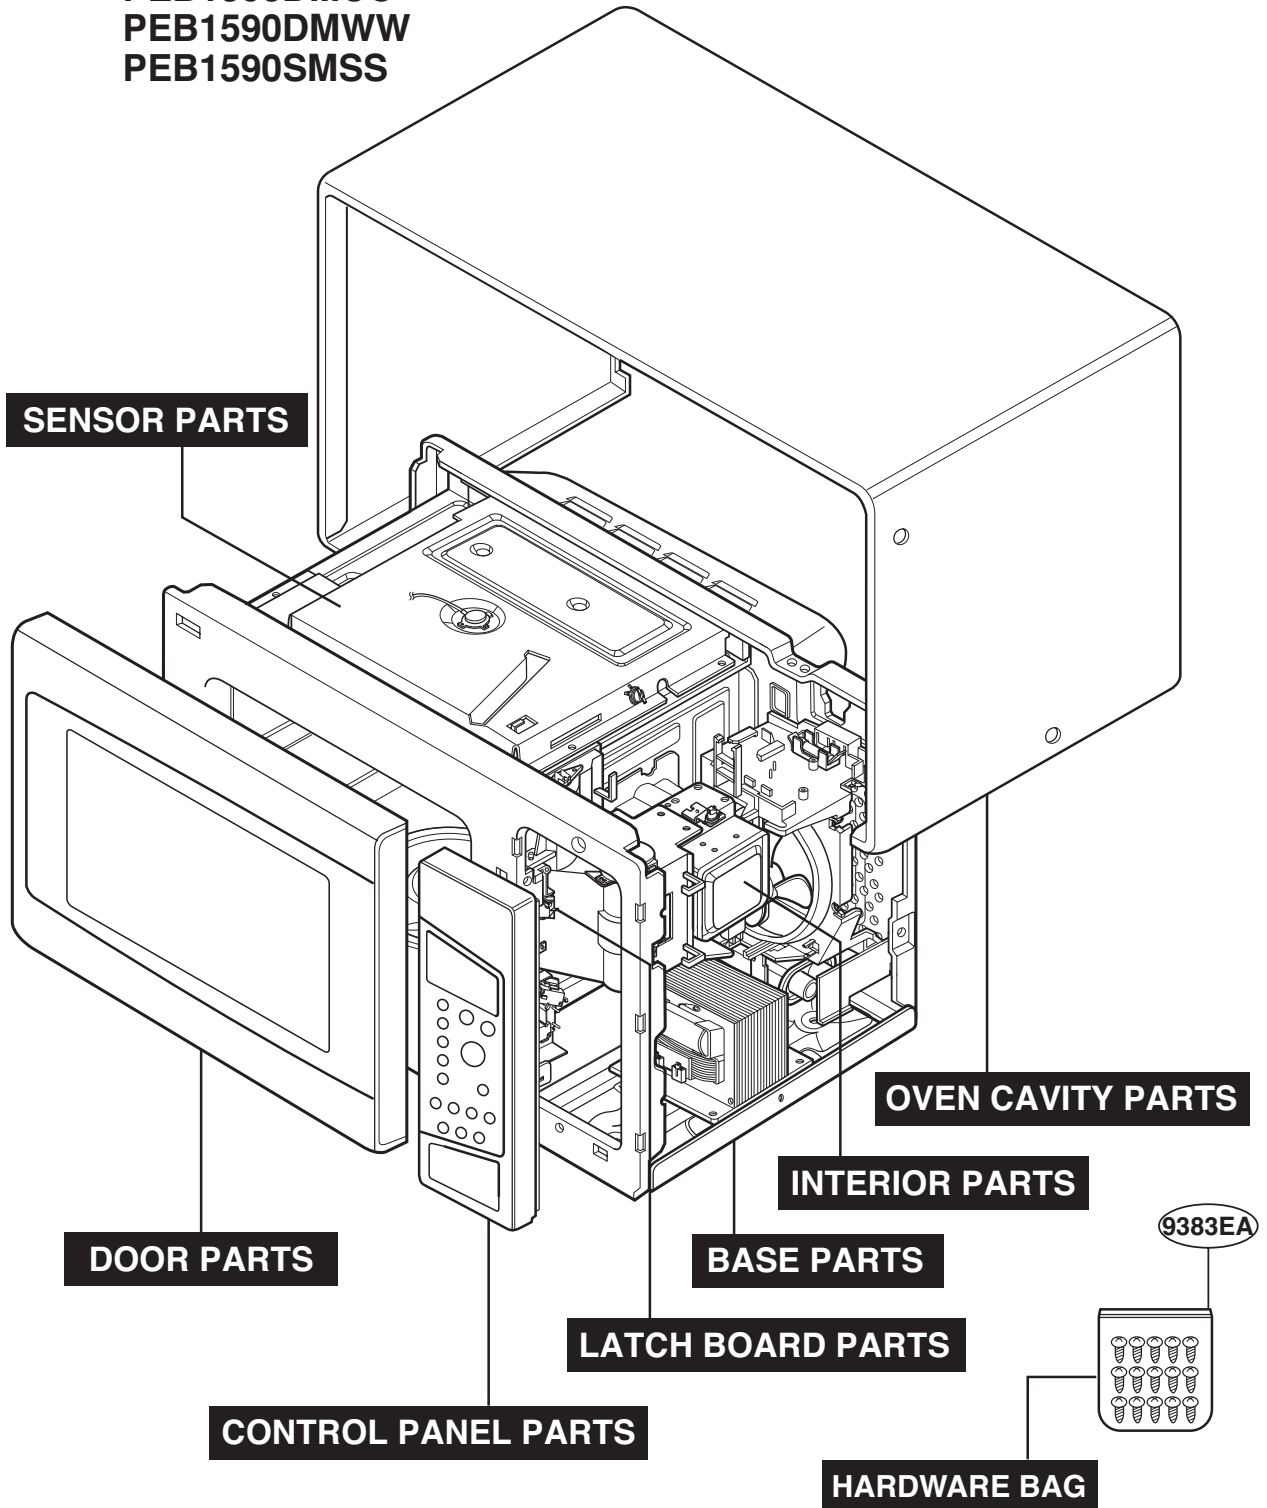

This Owner's Manual is provided and hosted by [Appliance Factory Parts](#).

GE PEB1590DM1BB Owner's Manual

[Shop genuine replacement parts for GE
PEB1590DM1BB](#)

[Find Your GE Microwave Parts - Select From 3055 Models](#)

----- Manual continues below -----

EXPLODED VIEW

INTRODUCTION

MODEL : PEB1590DMBB
PEB1590DMCC
PEB1590DMWW
PEB1590SMSS

P/NO: MFL38213102

DOOR PARTS

FOR MODEL : PEB1590DMBB
PEB1590DMCC
PEB1590DMWW

FOR MODEL : PEB1590SMSS

CONTROL PANEL PARTS

FOR MODEL : PEB1590DMBB
PEB1590DMCC
PEB1590DMWW

FOR MODEL : PEB1590SMSS

OVEN CAVITY PARTS

LATCH BOARD PARTS

INTERIOR PARTS

BASE PLATE PARTS

SENSOR PARTS