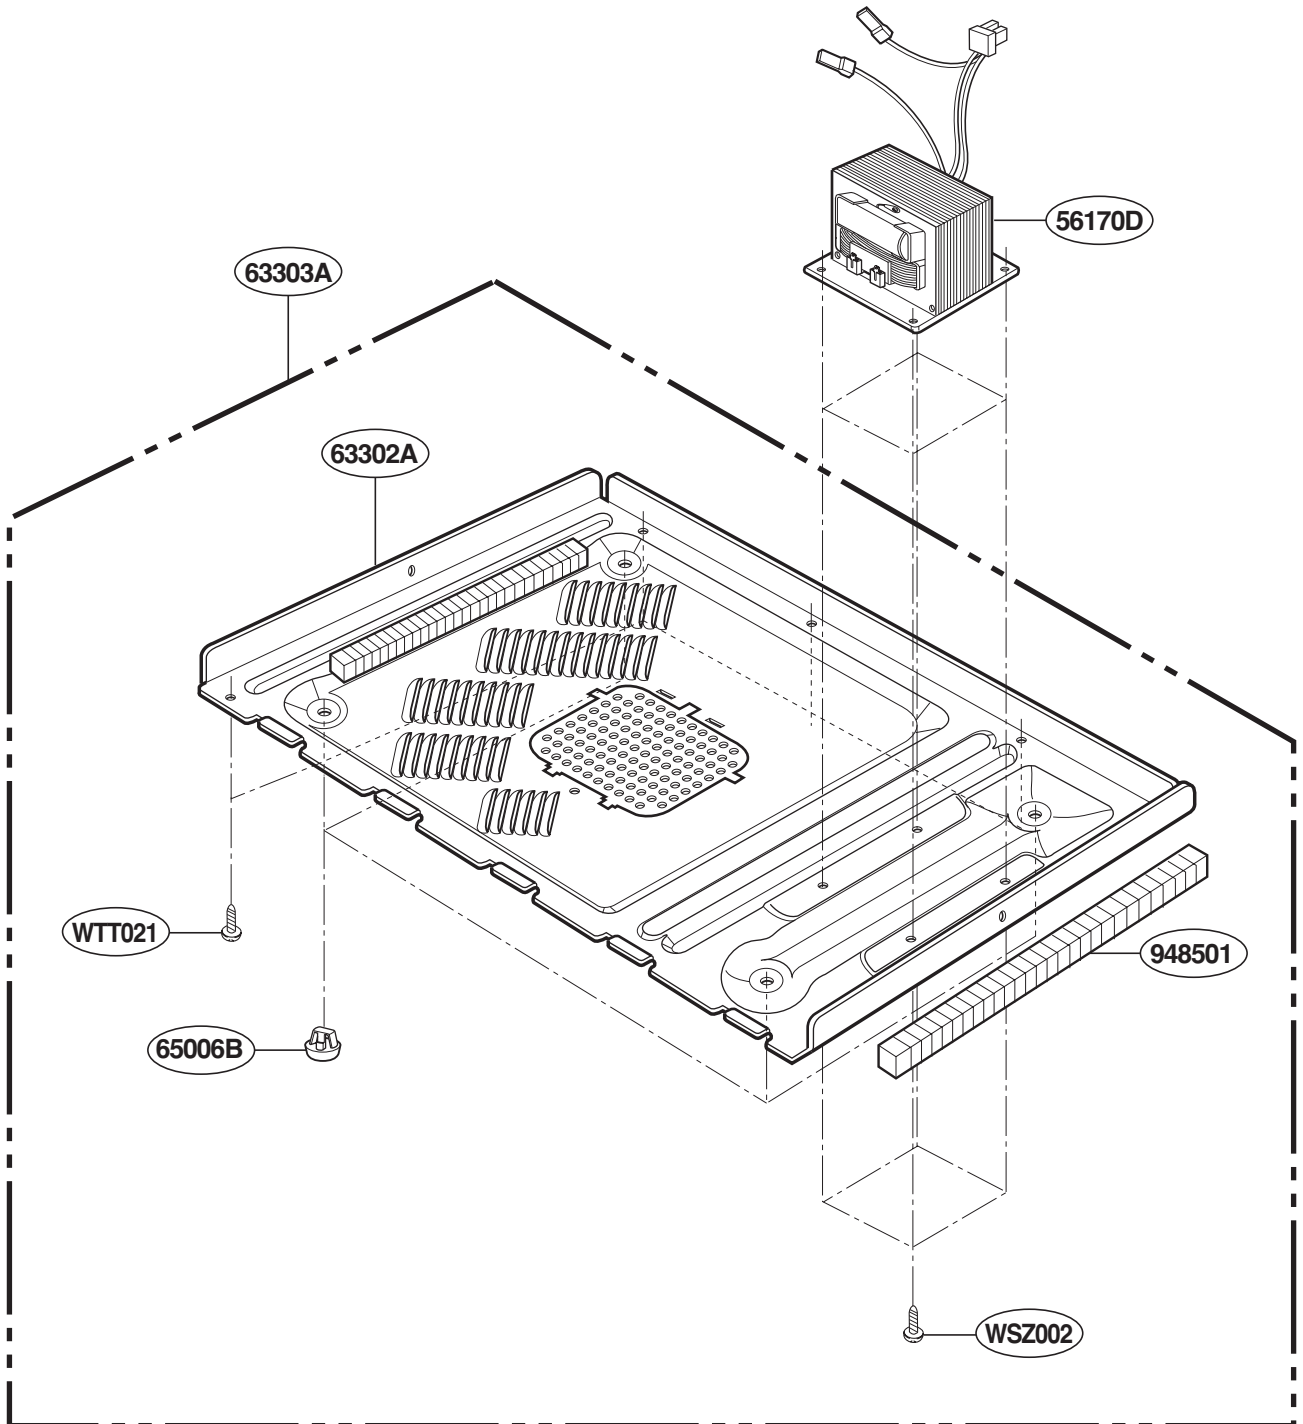

----- Manual continues below -----

EXPLODED VIEW

INTRODUCTION

MODEL : PEB1590DMBB
PEB1590DMCC
PEB1590DMWW
PEB1590SMSS

P/NO: MFL38213102

DOOR PARTS

FOR MODEL : PEB1590DMBB
PEB1590DMCC
PEB1590DMWW

FOR MODEL : PEB1590SMSS

CONTROL PANEL PARTS

FOR MODEL : PEB1590DMBB
PEB1590DMCC
PEB1590DMWW

FOR MODEL : PEB1590SMSS

OVEN CAVITY PARTS

LATCH BOARD PARTS

INTERIOR PARTS

BASE PLATE PARTS

SENSOR PARTS