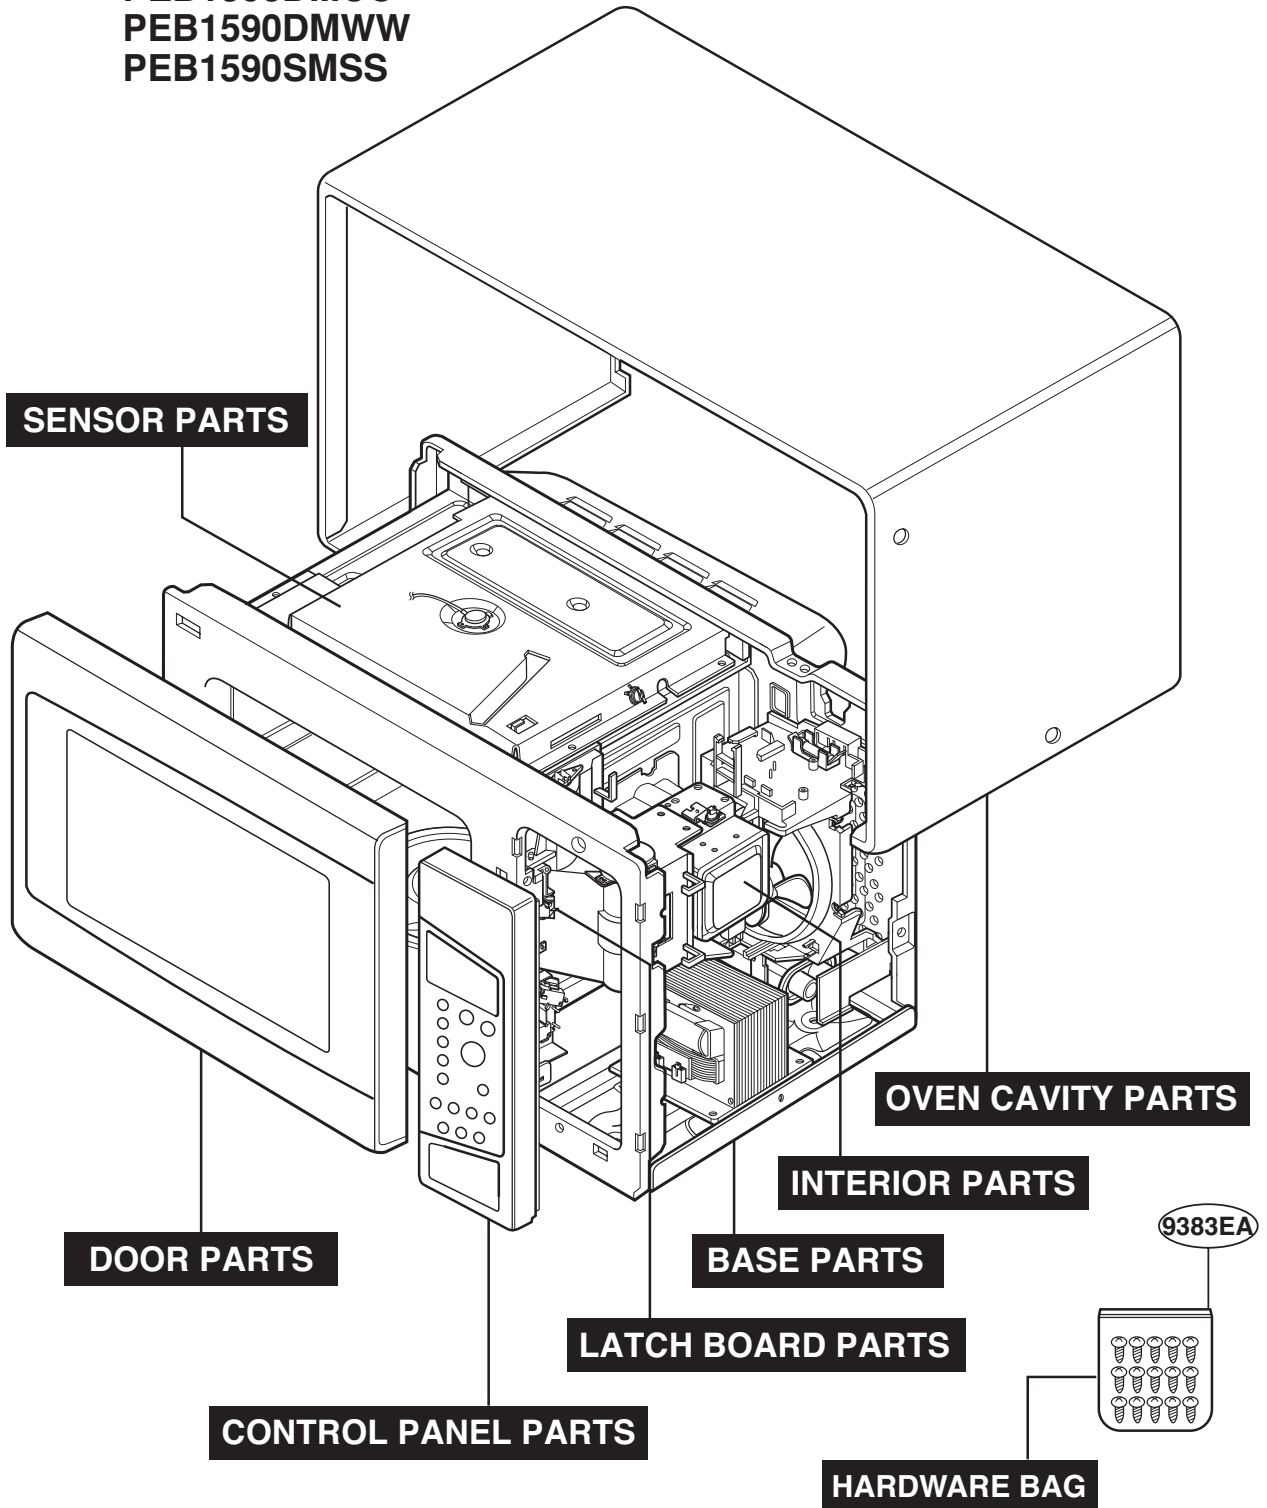

This Owner's Manual is provided and hosted by [Appliance Factory Parts](http://www.appliancefactoryparts.com).

GE PEB1590DM1CC Owner's Manual

[Shop genuine replacement parts for GE
PEB1590DM1CC](#)

[Find Your GE Microwave Parts - Select From 3055 Models](#)

----- Manual continues below -----

EXPLODED VIEW

INTRODUCTION

MODEL : PEB1590DMBB
PEB1590DMCC
PEB1590DMWW
PEB1590SMSS

P/NO: MFL38213102

DOOR PARTS

FOR MODEL : PEB1590DMBB
PEB1590DMCC
PEB1590DMWW

FOR MODEL : PEB1590SMSS

OVEN CAVITY PARTS

LATCH BOARD PARTS

INTERIOR PARTS

BASE PLATE PARTS

SENSOR PARTS