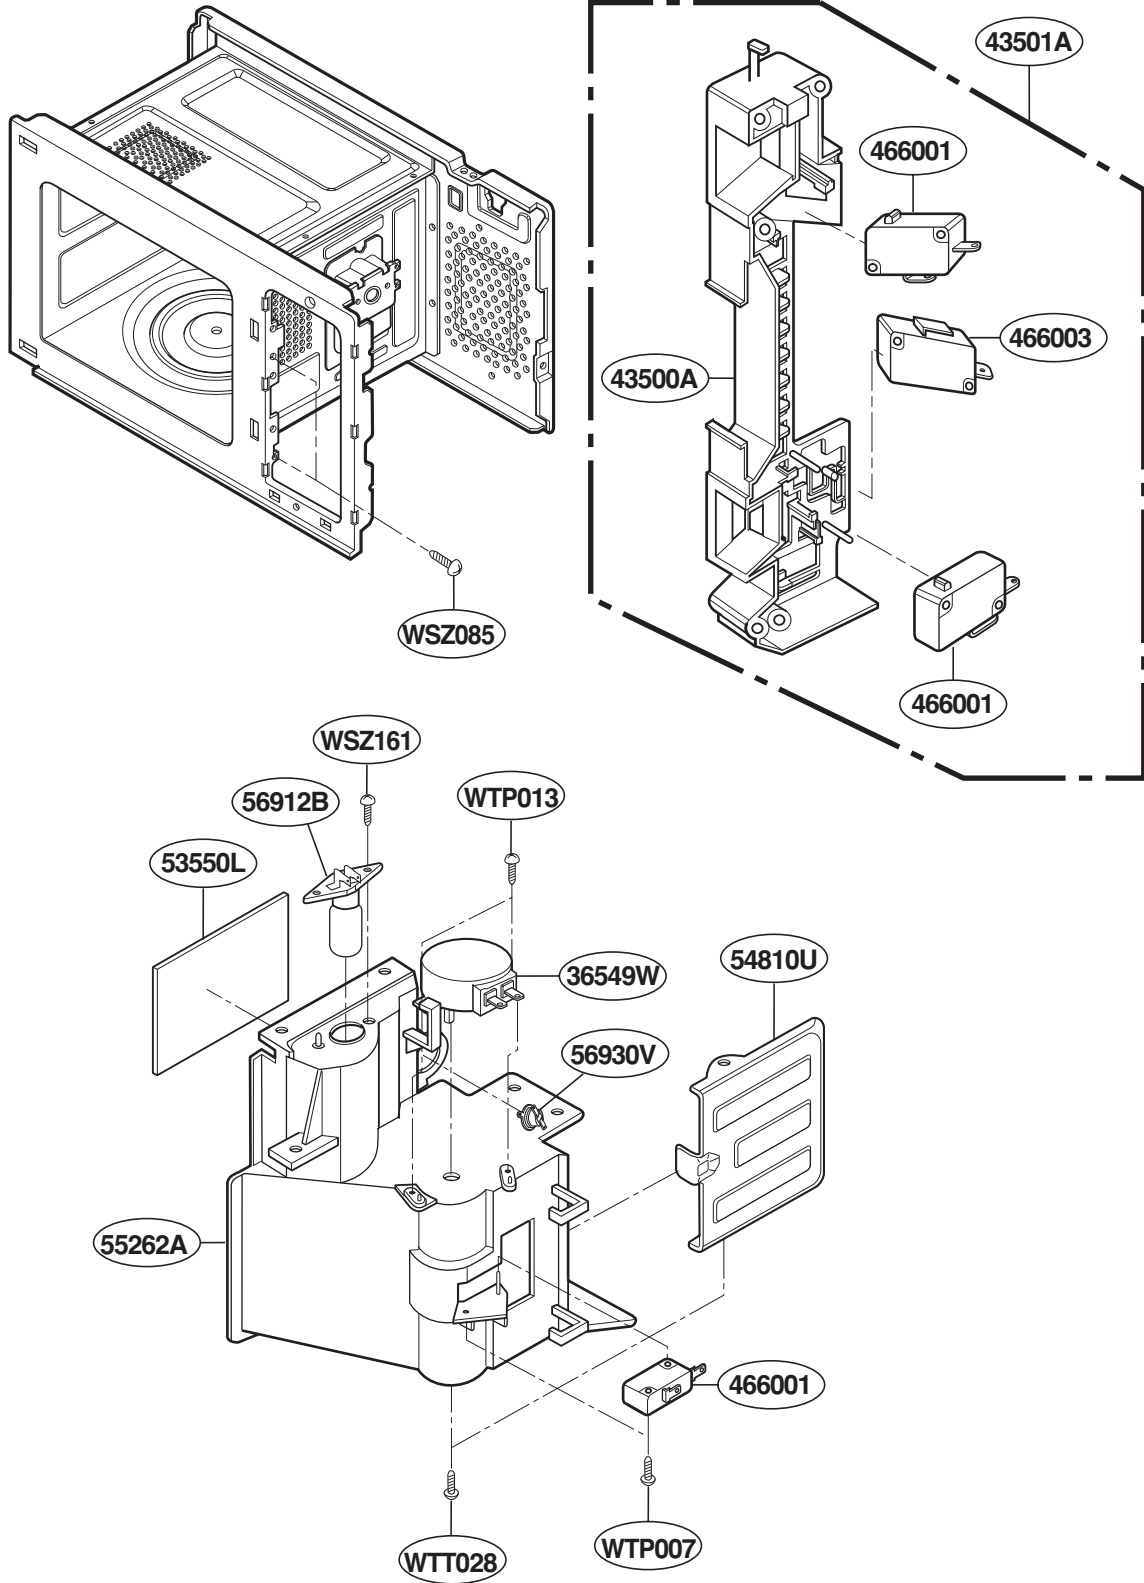

----- Manual continues below -----

EXPLODED VIEW

INTRODUCTION

MODEL : PEB1590DMBB
PEB1590DMCC
PEB1590DMWW
PEB1590SMSS

P/NO: MFL38213102

DOOR PARTS

FOR MODEL : PEB1590DMBB
PEB1590DMCC
PEB1590DMWW

FOR MODEL : PEB1590SMSS

OVEN CAVITY PARTS

LATCH BOARD PARTS

INTERIOR PARTS

BASE PLATE PARTS

SENSOR PARTS