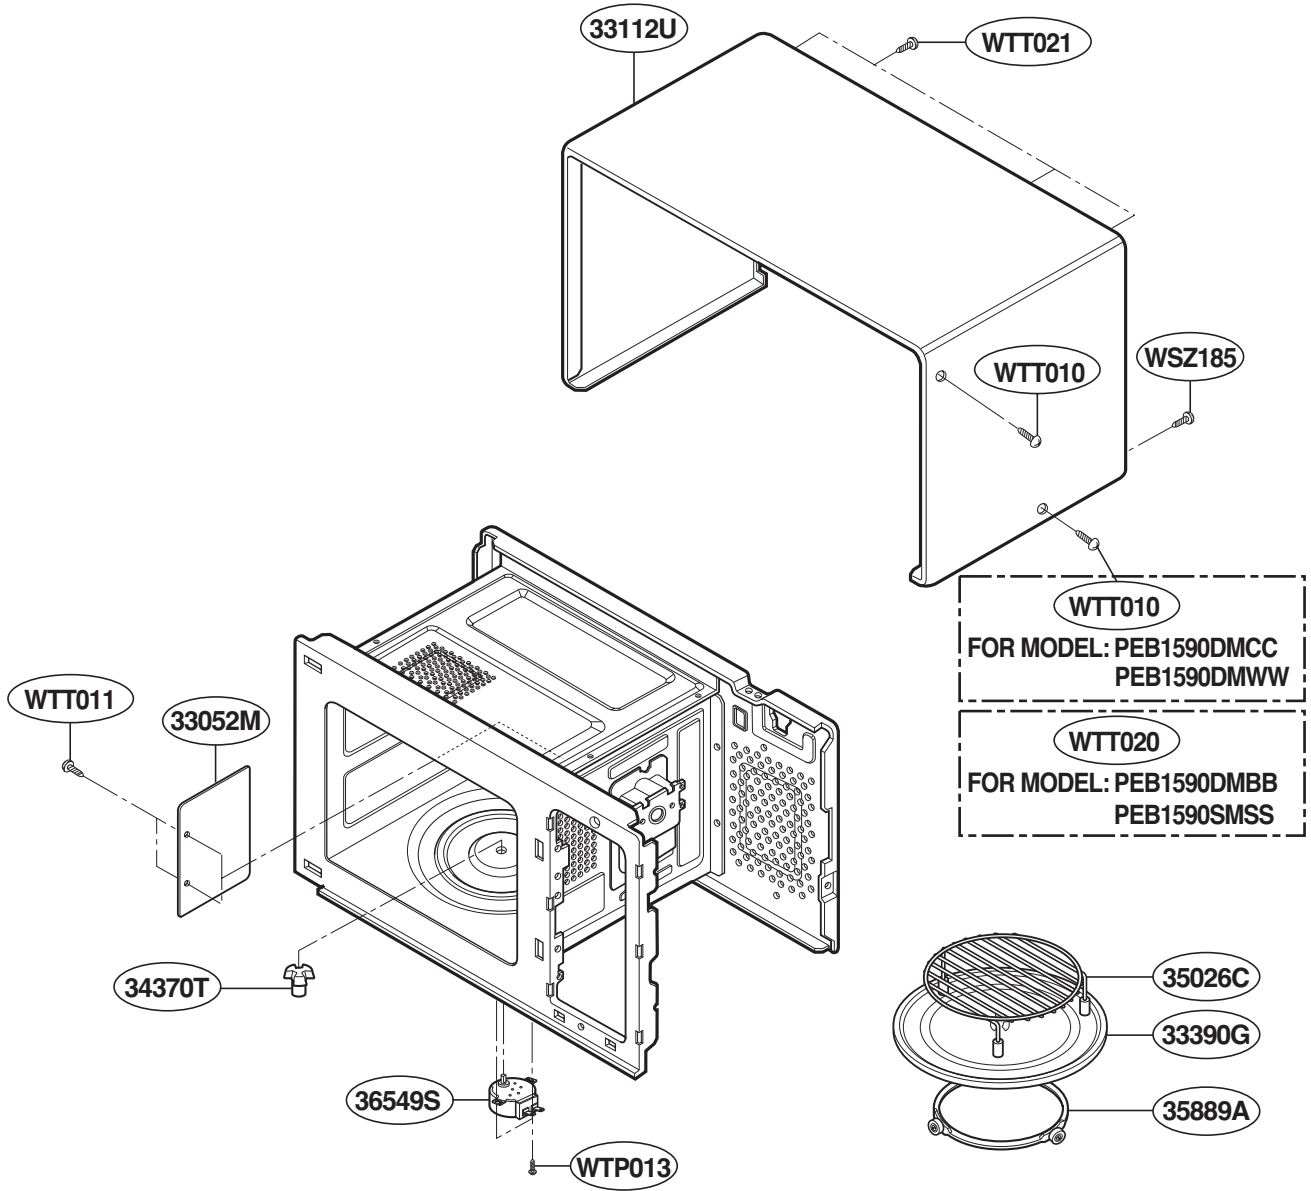

----- Manual continues below -----

EXPLODED VIEW

INTRODUCTION

MODEL : PEB1590DMBB
PEB1590DMCC
PEB1590DMWW
PEB1590SMSS

P/NO: MFL38213102

DOOR PARTS

FOR MODEL : PEB1590DMBB
PEB1590DMCC
PEB1590DMWW

FOR MODEL : PEB1590SMSS

OVEN CAVITY PARTS

LATCH BOARD PARTS

INTERIOR PARTS

BASE PLATE PARTS

SENSOR PARTS