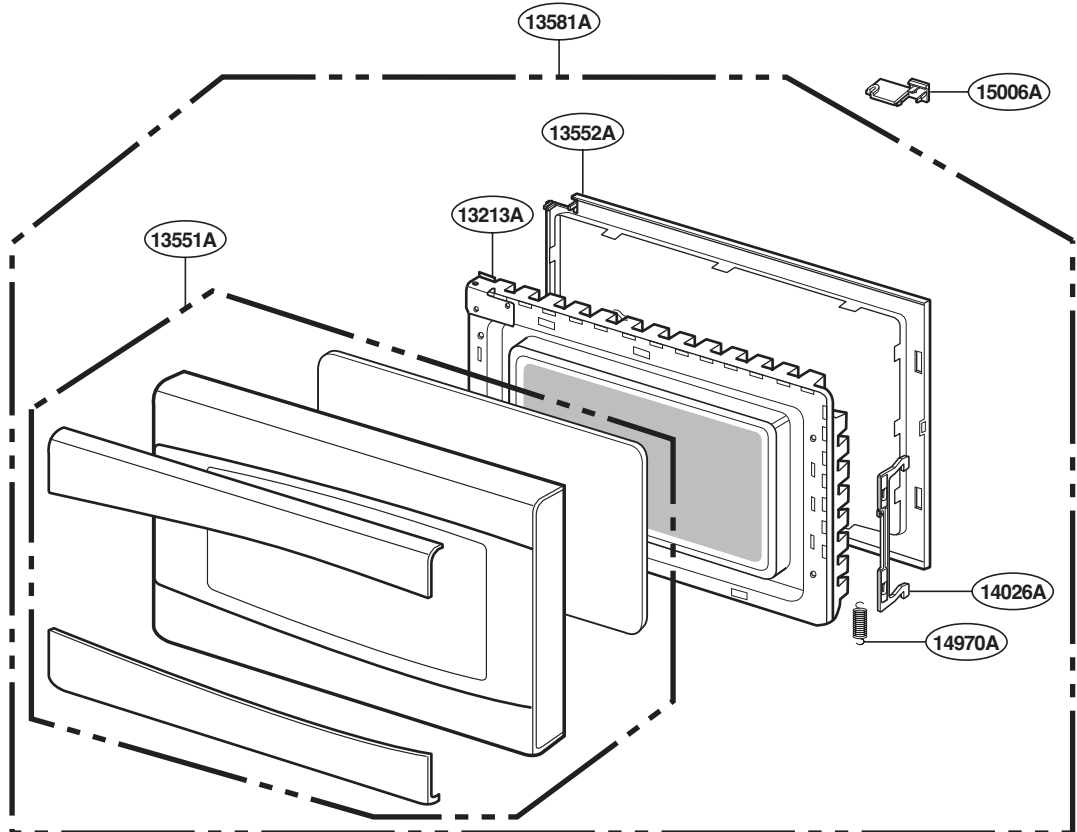

----- Manual continues below -----

EXPLODED VIEW

INTRODUCTION

MODEL : PEB1590DMBB
PEB1590DMCC
PEB1590DMWW
PEB1590SMSS

P/NO: MFL38213102

DOOR PARTS

FOR MODEL : PEB1590DMBB
PEB1590DMCC
PEB1590DMWW

FOR MODEL : PEB1590SMSS

OVEN CAVITY PARTS

LATCH BOARD PARTS

INTERIOR PARTS

BASE PLATE PARTS

SENSOR PARTS