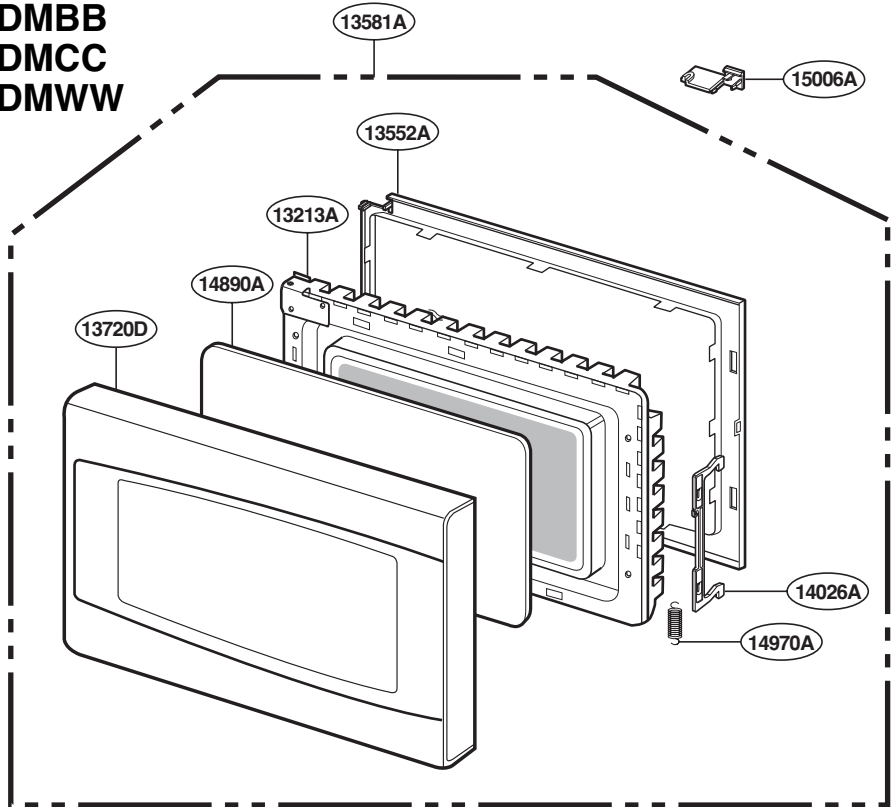

----- Manual continues below -----

EXPLODED VIEW

INTRODUCTION

MODEL : PEB1590DMBB
PEB1590DMCC
PEB1590DMWW
PEB1590SMSS

P/NO: MFL38213102

DOOR PARTS

FOR MODEL : PEB1590DMBB
PEB1590DMCC
PEB1590DMWW

FOR MODEL : PEB1590SMSS

OVEN CAVITY PARTS

LATCH BOARD PARTS

INTERIOR PARTS

BASE PLATE PARTS

SENSOR PARTS