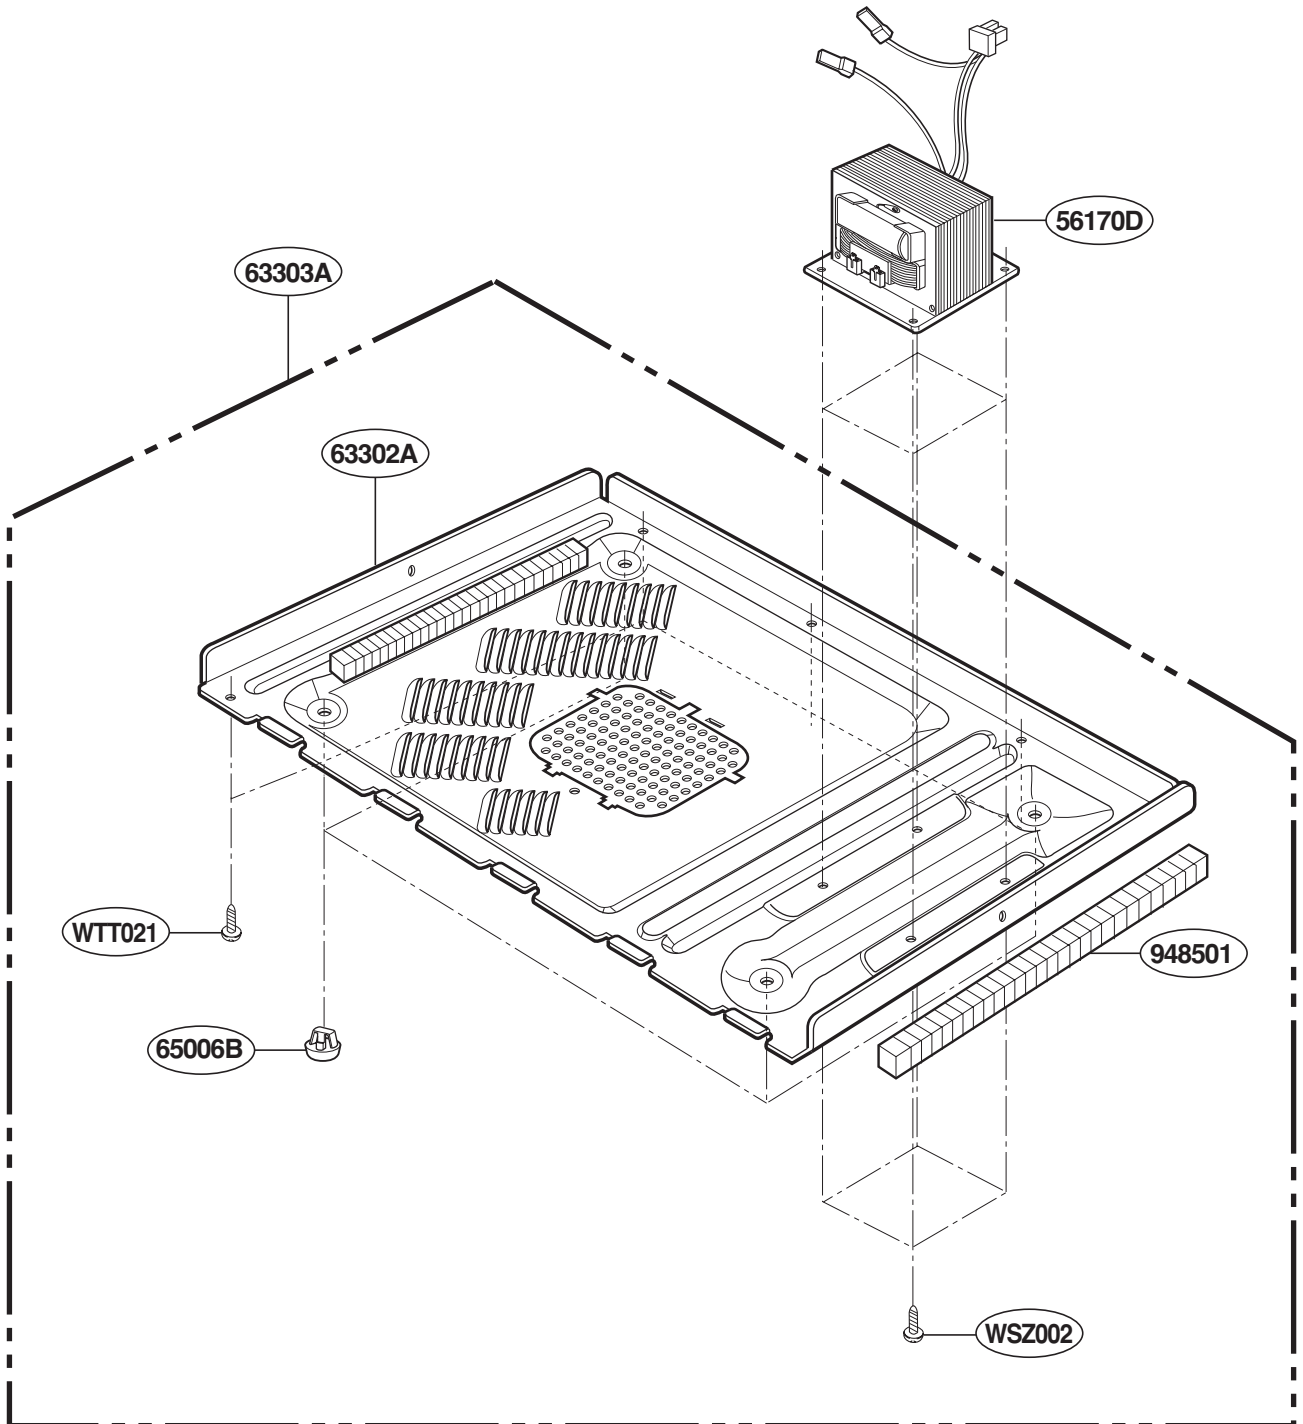

----- Manual continues below -----

EXPLODED VIEW

INTRODUCTION

MODEL : PEB1590DMBB
PEB1590DMCC
PEB1590DMWW
PEB1590SMSS

P/NO: MFL38213102

DOOR PARTS

FOR MODEL : PEB1590DMBB
PEB1590DMCC
PEB1590DMWW

FOR MODEL : PEB1590SMSS

OVEN CAVITY PARTS

LATCH BOARD PARTS

INTERIOR PARTS

BASE PLATE PARTS

SENSOR PARTS