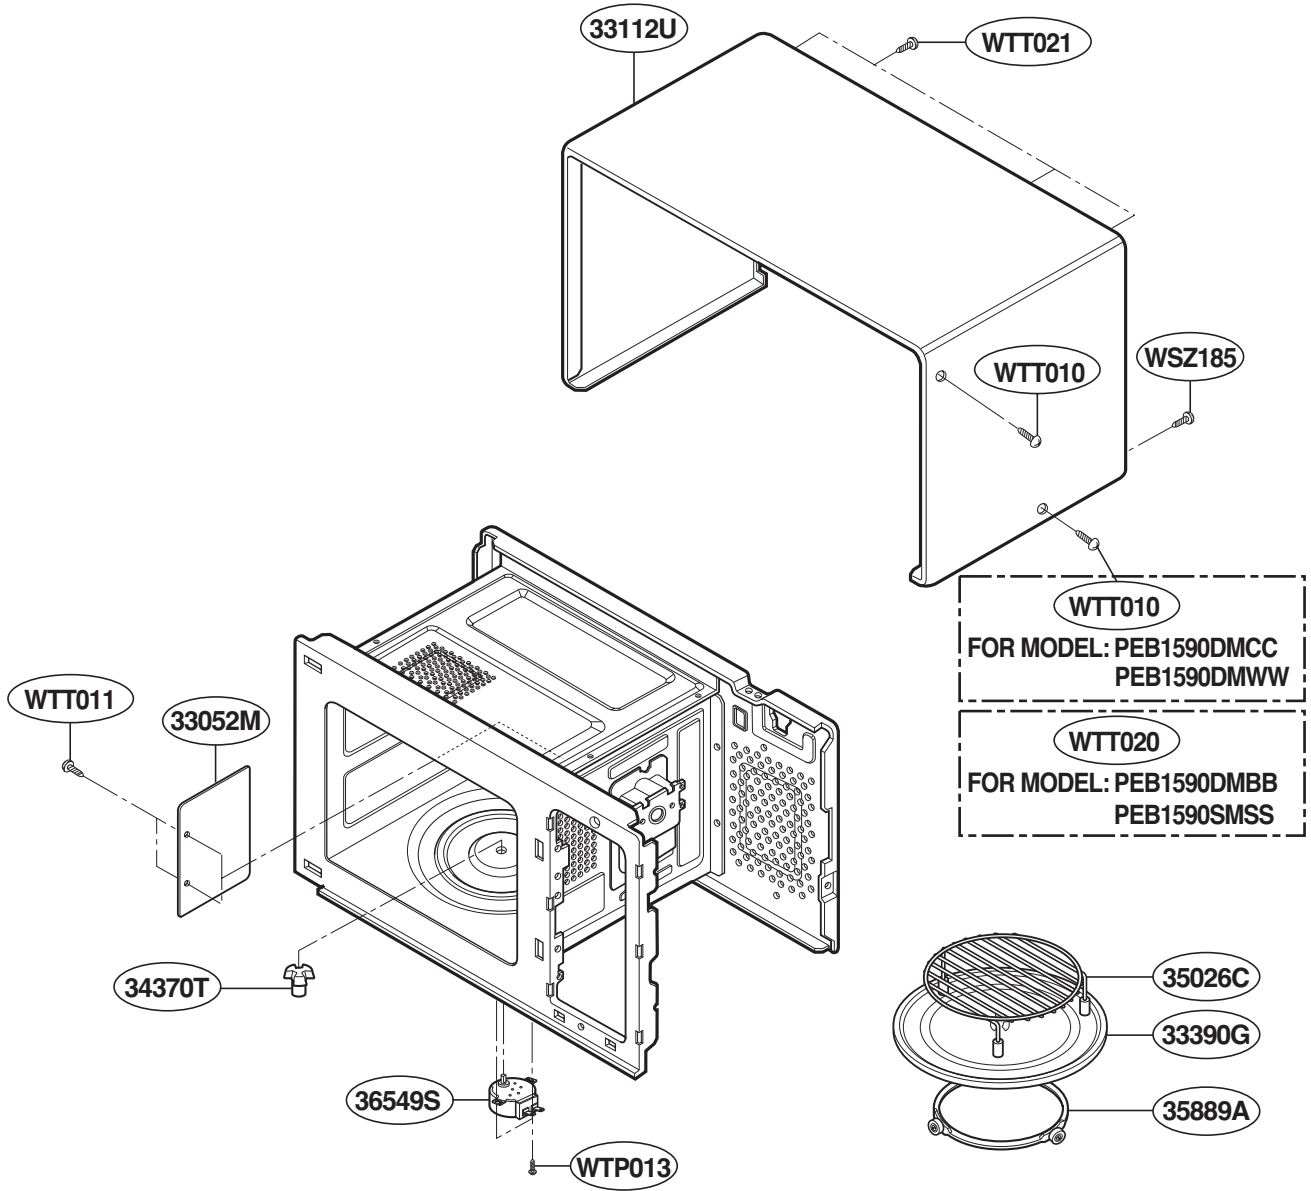

EXPLODED VIEW

INTRODUCTION

MODEL : PEB1590DMBB
PEB1590DMCC
PEB1590DMWW
PEB1590SMSS

P/NO: MFL38213102

DOOR PARTS

FOR MODEL : PEB1590DMBB
PEB1590DMCC
PEB1590DMWW

FOR MODEL : PEB1590SMSS

CONTROL PANEL PARTS

FOR MODEL : PEB1590DMBB
PEB1590DMCC
PEB1590DMWW

FOR MODEL : PEB1590SMSS

OVEN CAVITY PARTS

LATCH BOARD PARTS

INTERIOR PARTS

BASE PLATE PARTS

SENSOR PARTS