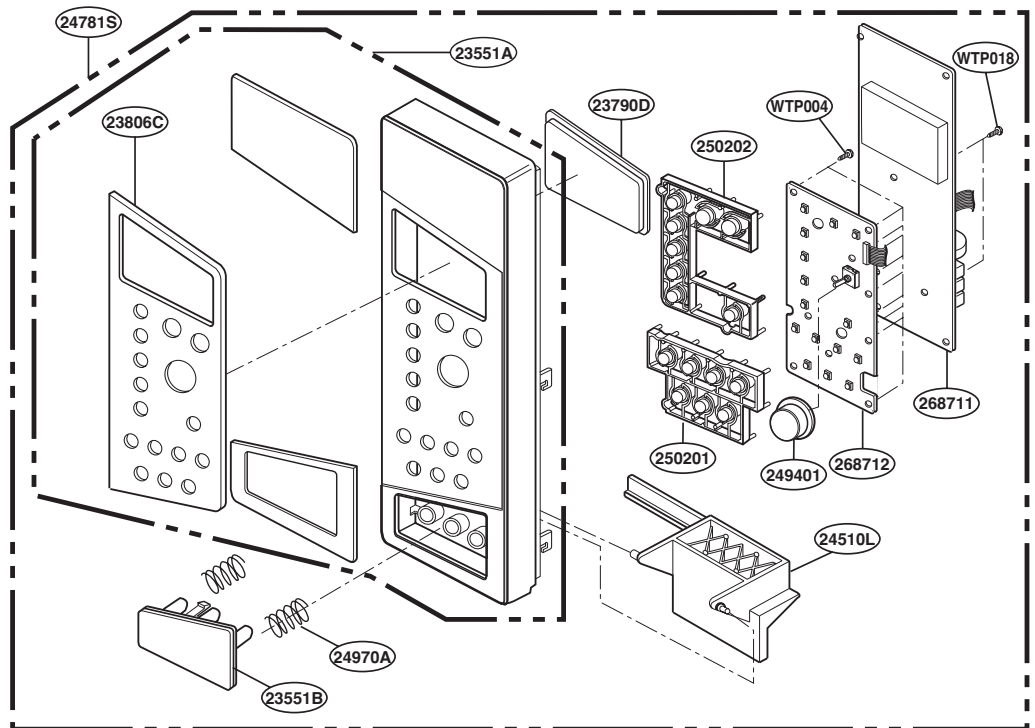

EXPLODED VIEW

INTRODUCTION

MODEL : PEB1590DMBB
PEB1590DMCC
PEB1590DMWW
PEB1590SMSS

P/NO: MFL38213102

DOOR PARTS

FOR MODEL : PEB1590DMBB
PEB1590DMCC
PEB1590DMWW

FOR MODEL : PEB1590SMSS

CONTROL PANEL PARTS

FOR MODEL : PEB1590DMBB
PEB1590DMCC
PEB1590DMWW

FOR MODEL : PEB1590SMSS

OVEN CAVITY PARTS

LATCH BOARD PARTS

INTERIOR PARTS

BASE PLATE PARTS

SENSOR PARTS