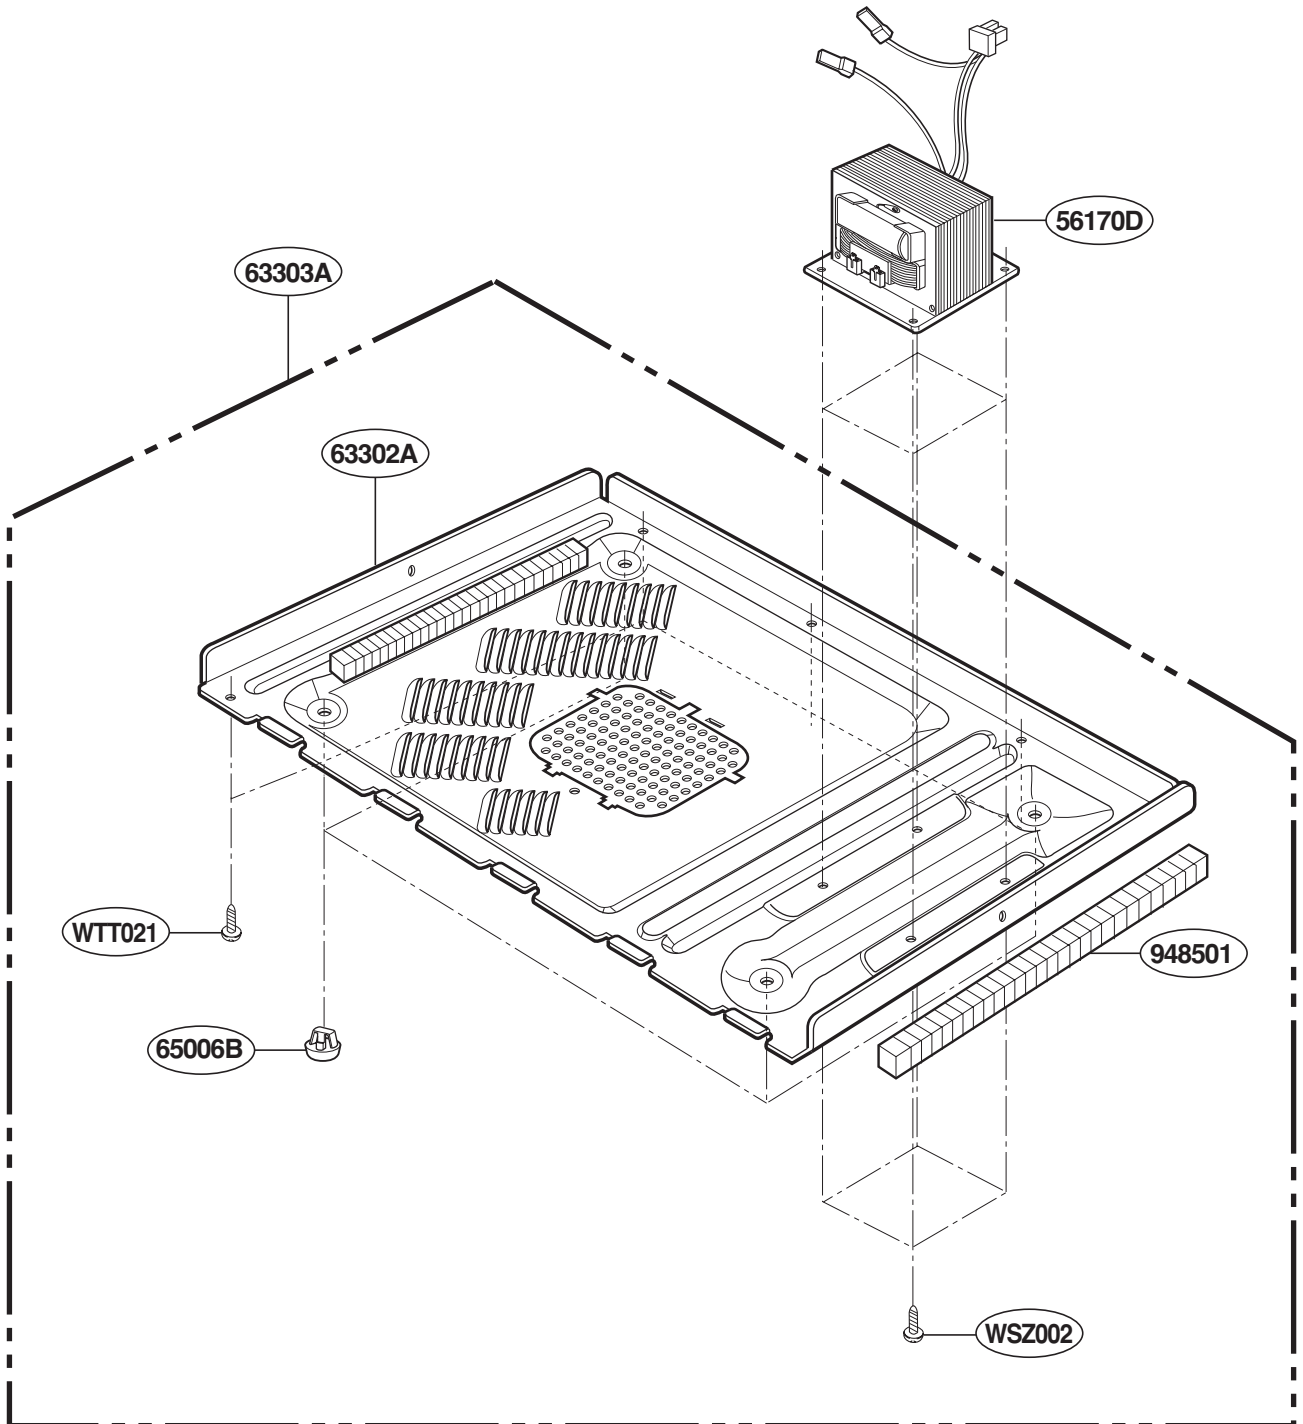

EXPLODED VIEW

INTRODUCTION

MODEL : PEB1590DMBB
PEB1590DMCC
PEB1590DMWW
PEB1590SMSS

P/NO: MFL38213102

DOOR PARTS

FOR MODEL : PEB1590DMBB
PEB1590DMCC
PEB1590DMWW

FOR MODEL : PEB1590SMSS

CONTROL PANEL PARTS

FOR MODEL : PEB1590DMBB
PEB1590DMCC
PEB1590DMWW

FOR MODEL : PEB1590SMSS

OVEN CAVITY PARTS

LATCH BOARD PARTS

INTERIOR PARTS

BASE PLATE PARTS

SENSOR PARTS