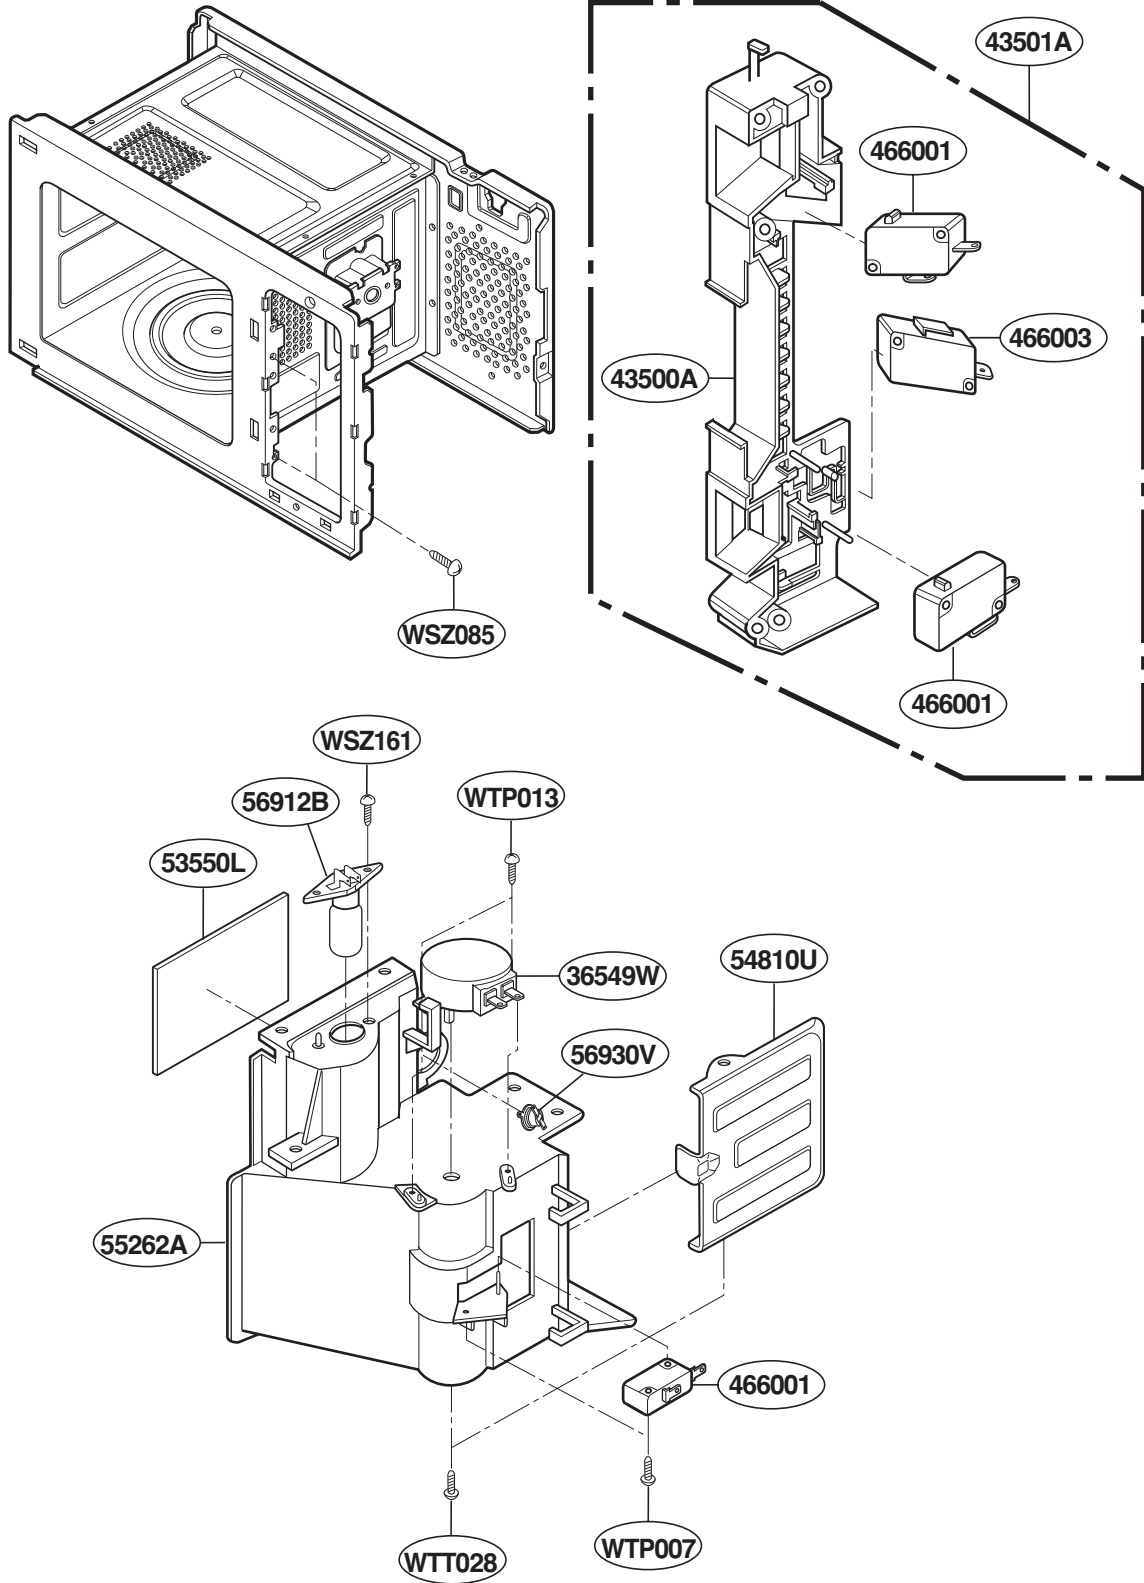

EXPLODED VIEW

INTRODUCTION

MODEL : PEB1590DMBB
PEB1590DMCC
PEB1590DMWW
PEB1590SMSS

P/NO: MFL38213102

DOOR PARTS

FOR MODEL : PEB1590DMBB
PEB1590DMCC
PEB1590DMWW

FOR MODEL : PEB1590SMSS

CONTROL PANEL PARTS

FOR MODEL : PEB1590DMBB
PEB1590DMCC
PEB1590DMWW

FOR MODEL : PEB1590SMSS

OVEN CAVITY PARTS

LATCH BOARD PARTS

INTERIOR PARTS

BASE PLATE PARTS

SENSOR PARTS