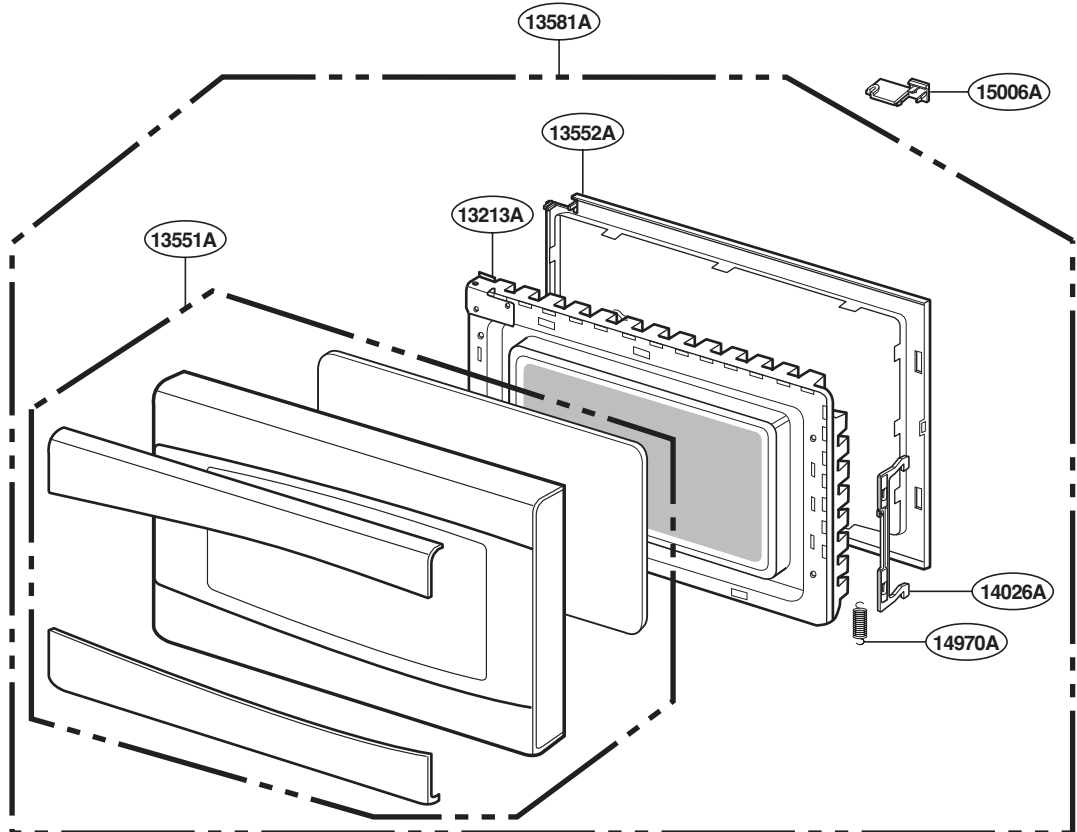

EXPLODED VIEW

INTRODUCTION

MODEL : PEB1590DMBB
PEB1590DMCC
PEB1590DMWW
PEB1590SMSS

P/NO: MFL38213102

DOOR PARTS

FOR MODEL : PEB1590DMBB
PEB1590DMCC
PEB1590DMWW

FOR MODEL : PEB1590SMSS

CONTROL PANEL PARTS

FOR MODEL : PEB1590DMBB
PEB1590DMCC
PEB1590DMWW

FOR MODEL : PEB1590SMSS

OVEN CAVITY PARTS

LATCH BOARD PARTS

INTERIOR PARTS

BASE PLATE PARTS

SENSOR PARTS