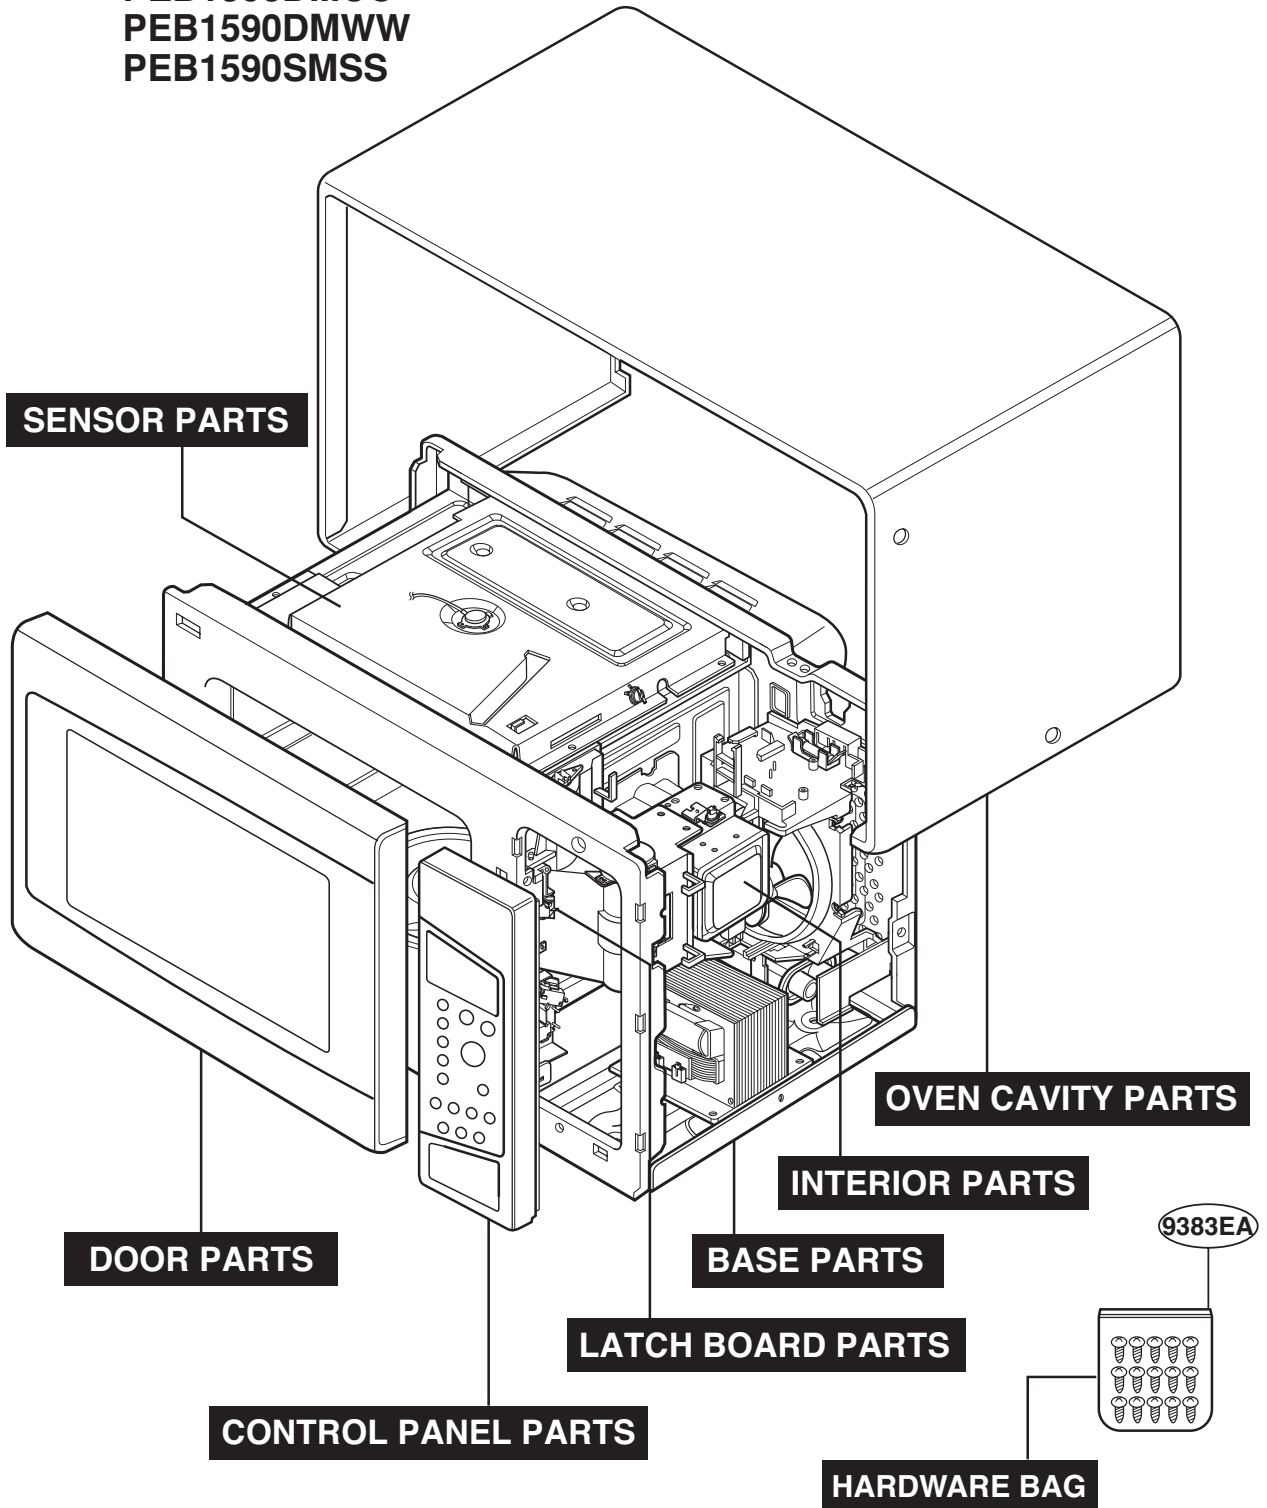

EXPLODED VIEW

INTRODUCTION

MODEL : PEB1590DMBB
PEB1590DMCC
PEB1590DMWW
PEB1590SMSS

P/NO: MFL38213102

DOOR PARTS

FOR MODEL : PEB1590DMBB
PEB1590DMCC
PEB1590DMWW

FOR MODEL : PEB1590SMSS

CONTROL PANEL PARTS

FOR MODEL : PEB1590DMBB
PEB1590DMCC
PEB1590DMWW

FOR MODEL : PEB1590SMSS

OVEN CAVITY PARTS

LATCH BOARD PARTS

INTERIOR PARTS

BASE PLATE PARTS

SENSOR PARTS