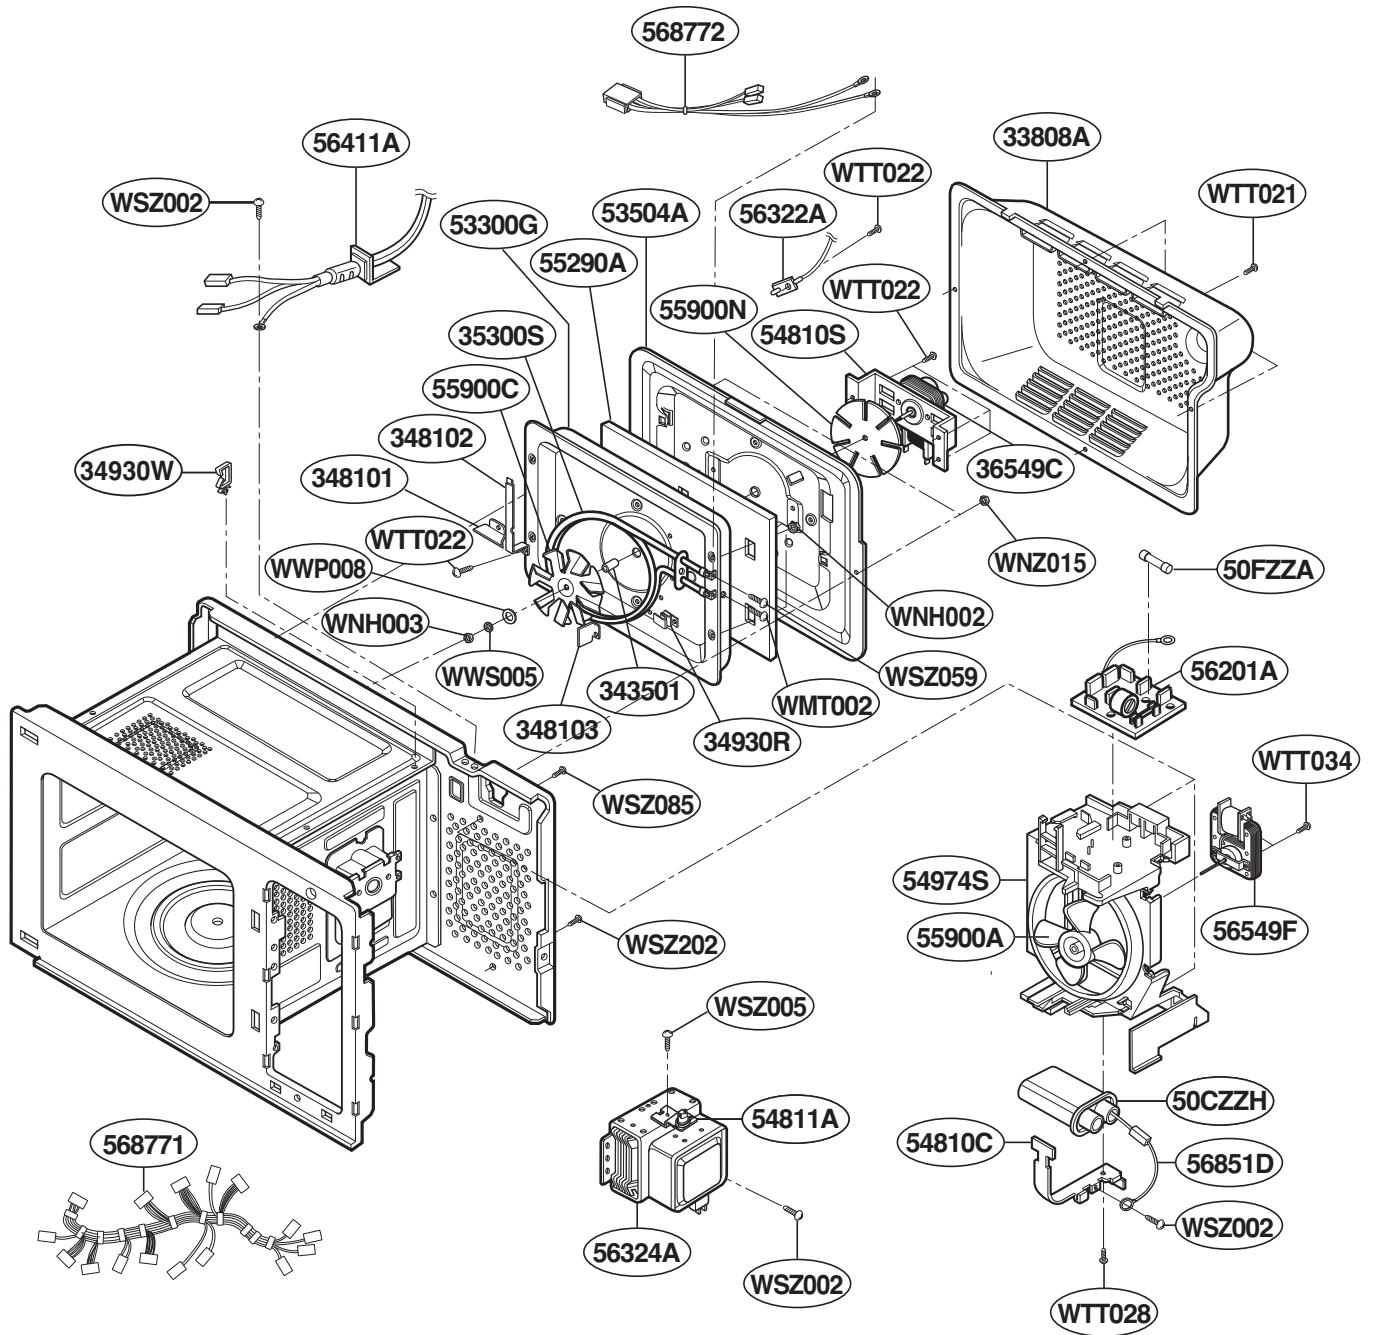

EXPLODED VIEW

INTRODUCTION

MODEL : PEB1590DMBB
PEB1590DMCC
PEB1590DMWW
PEB1590SMSS

P/NO: MFL38213102

DOOR PARTS

FOR MODEL : PEB1590DMBB
PEB1590DMCC
PEB1590DMWW

FOR MODEL : PEB1590SMSS

CONTROL PANEL PARTS

FOR MODEL : PEB1590DMBB
PEB1590DMCC
PEB1590DMWW

FOR MODEL : PEB1590SMSS

OVEN CAVITY PARTS

LATCH BOARD PARTS

INTERIOR PARTS

BASE PLATE PARTS

SENSOR PARTS