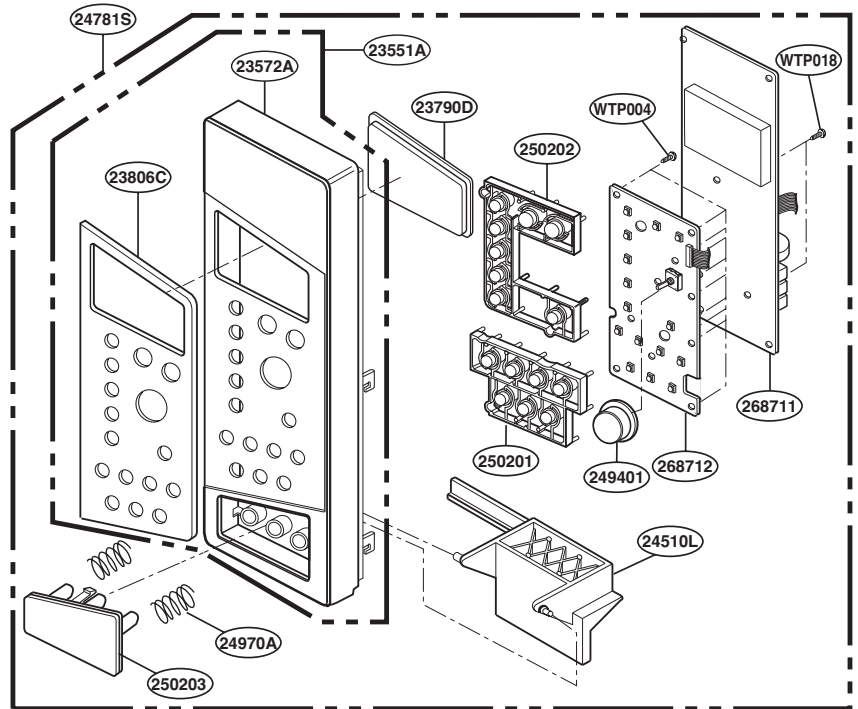

EXPLODED VIEW

INTRODUCTION

MODEL : PEB1590DMBB
PEB1590DMCC
PEB1590DMWW
PEB1590SMSS

P/NO: MFL38213102

DOOR PARTS

FOR MODEL : PEB1590DMBB
PEB1590DMCC
PEB1590DMWW

FOR MODEL : PEB1590SMSS

CONTROL PANEL PARTS

FOR MODEL : PEB1590DMBB
PEB1590DMCC
PEB1590DMWW

FOR MODEL : PEB1590SMSS

OVEN CAVITY PARTS

LATCH BOARD PARTS

INTERIOR PARTS

BASE PLATE PARTS

SENSOR PARTS