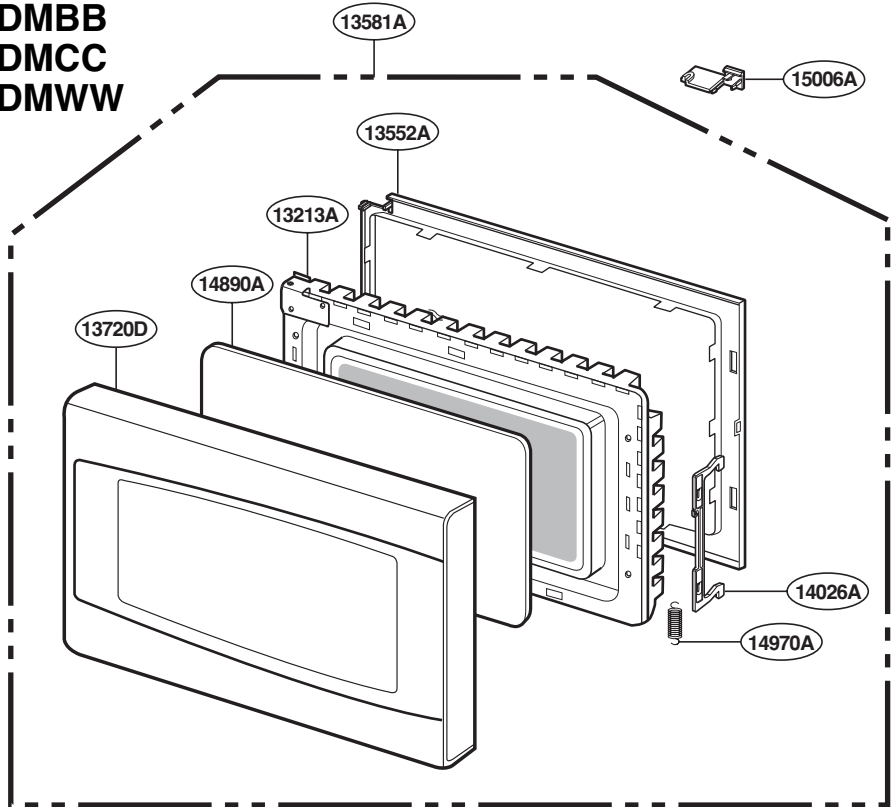

EXPLODED VIEW

INTRODUCTION

MODEL : PEB1590DMBB
PEB1590DMCC
PEB1590DMWW
PEB1590SMSS

P/NO: MFL38213102

DOOR PARTS

FOR MODEL : PEB1590DMBB
PEB1590DMCC
PEB1590DMWW

FOR MODEL : PEB1590SMSS

CONTROL PANEL PARTS

FOR MODEL : PEB1590DMBB
PEB1590DMCC
PEB1590DMWW

FOR MODEL : PEB1590SMSS

OVEN CAVITY PARTS

LATCH BOARD PARTS

INTERIOR PARTS

BASE PLATE PARTS

SENSOR PARTS