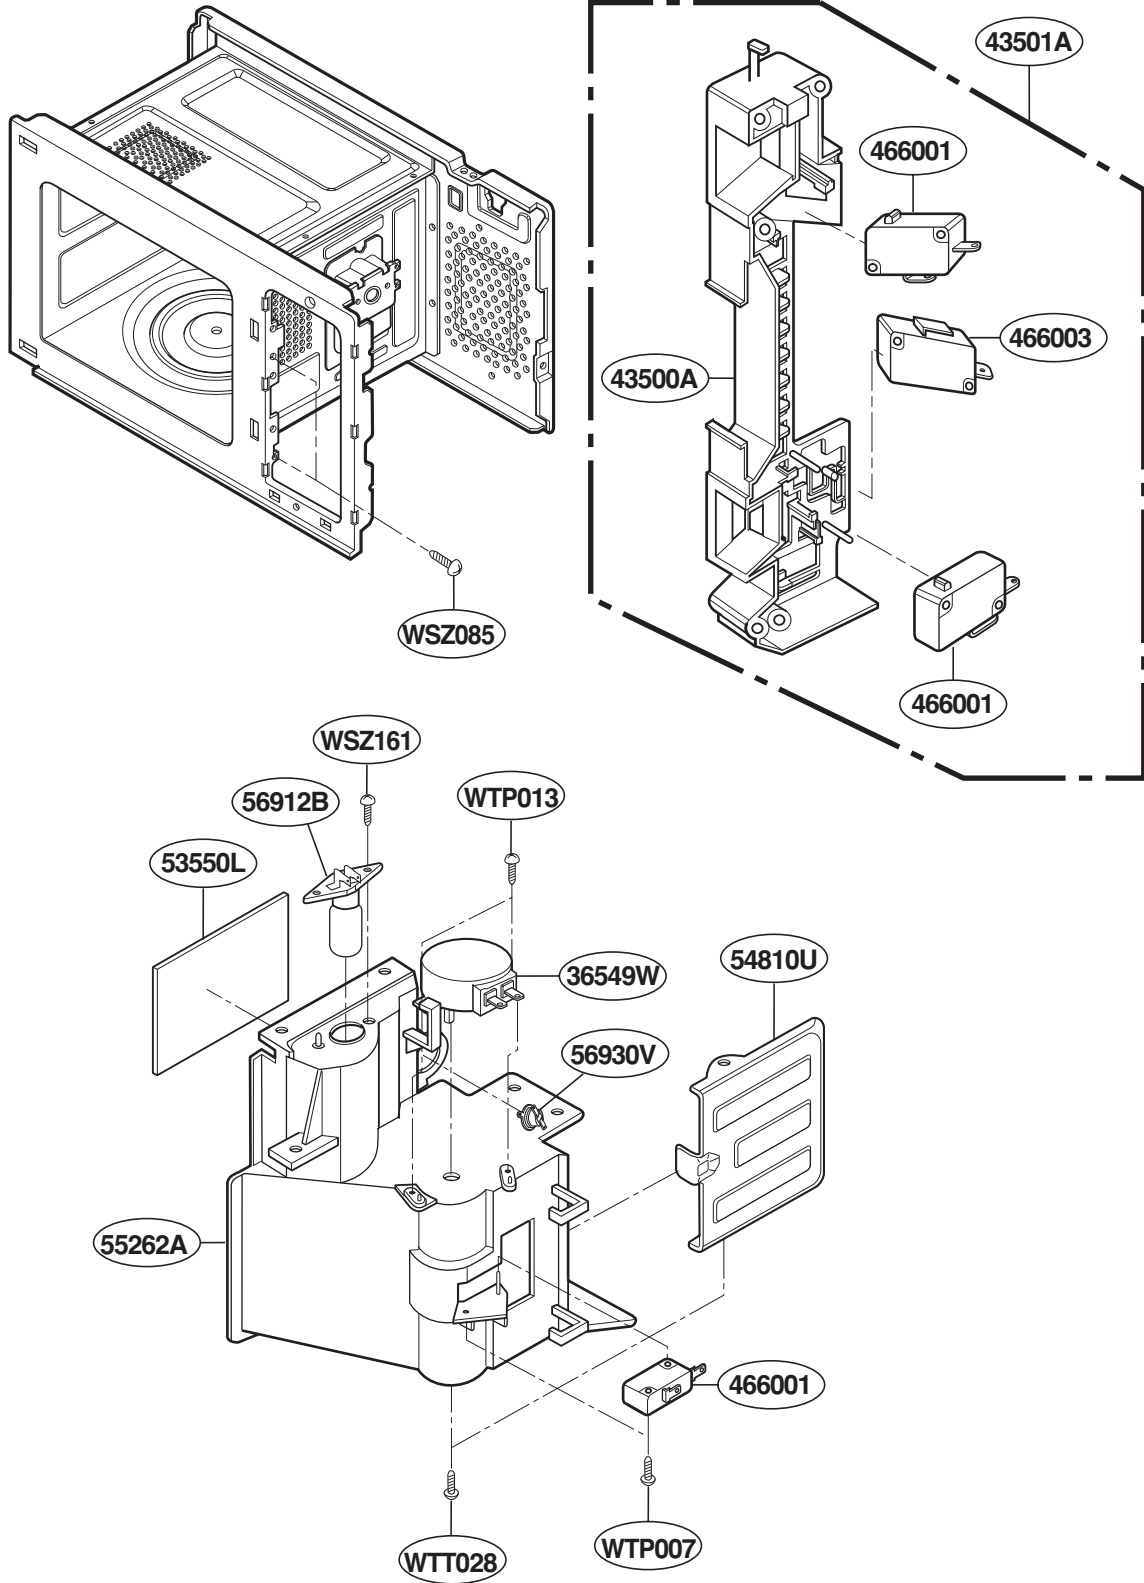

LATCH BOARD PARTS