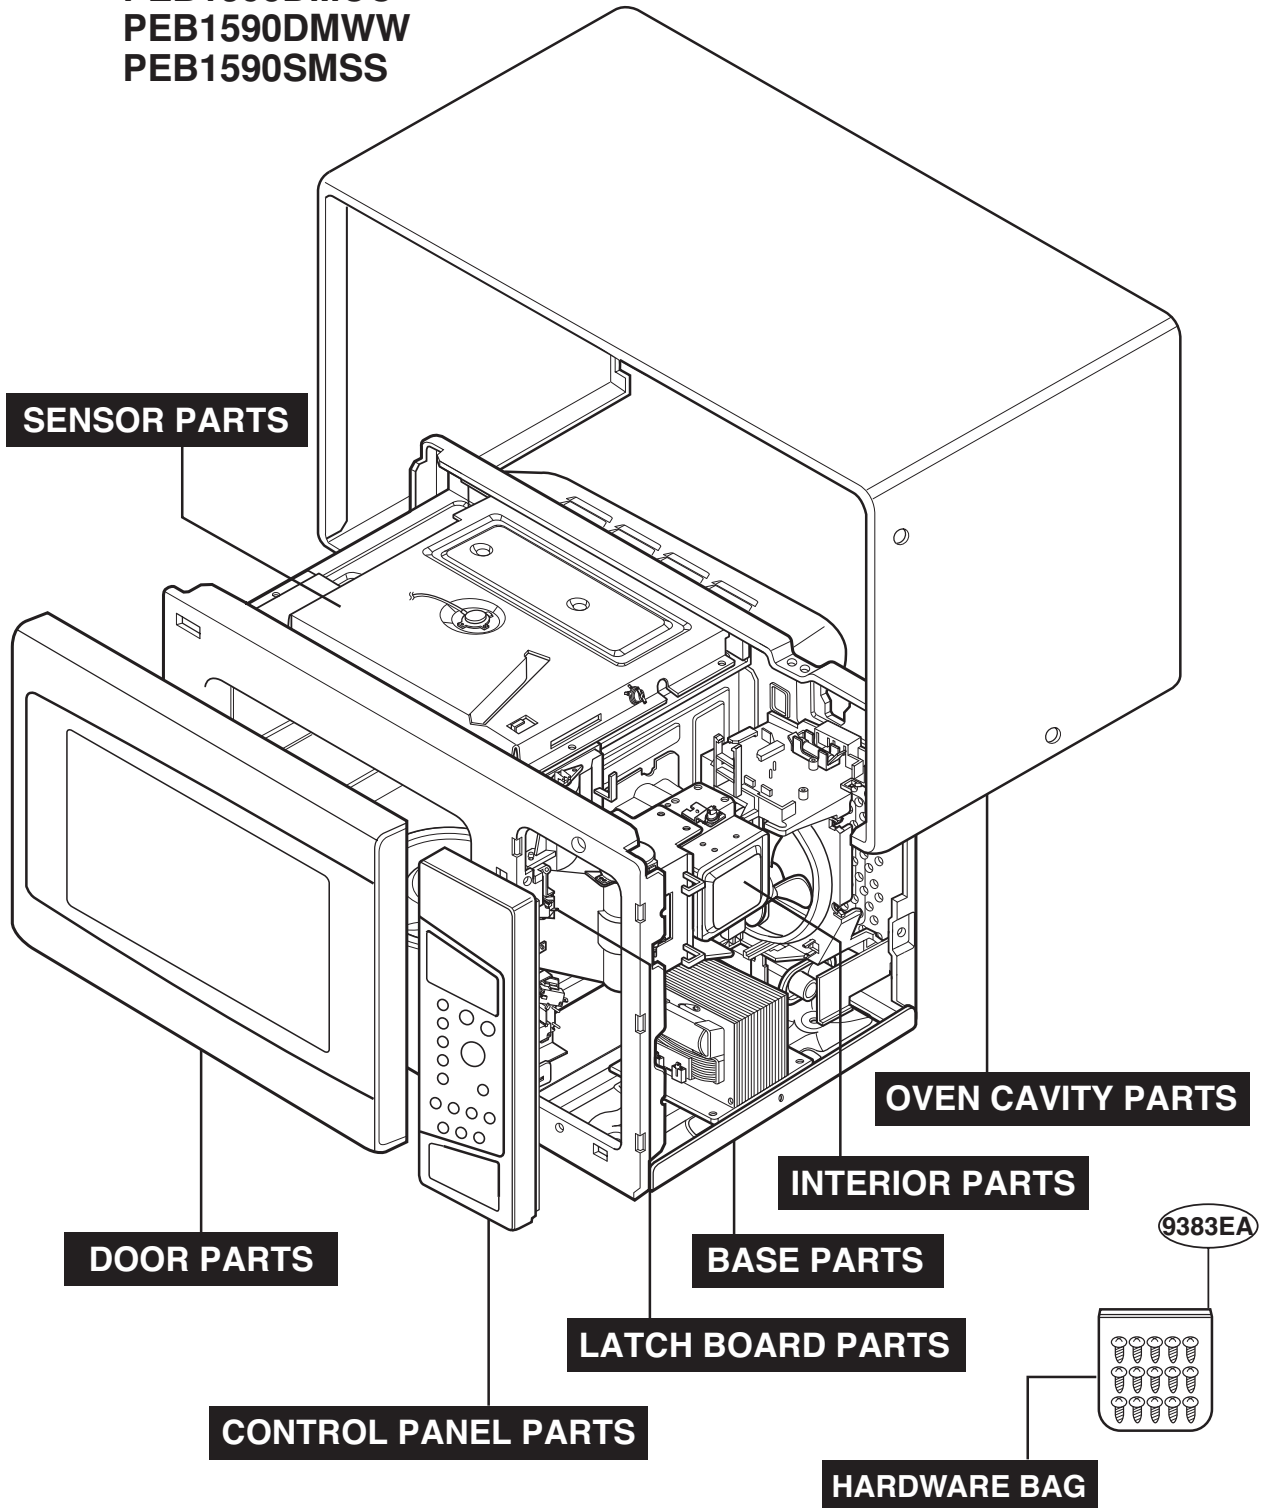

----- Manual continues below -----

EXPLODED VIEW

INTRODUCTION

MODEL : PEB1590DMBB
PEB1590DMCC
PEB1590DMWW
PEB1590SMSS

P/NO: MFL38213102

DOOR PARTS

FOR MODEL : PEB1590DMBB
PEB1590DMCC
PEB1590DMWW

FOR MODEL : PEB1590SMSS

CONTROL PANEL PARTS

FOR MODEL : PEB1590DMBB
PEB1590DMCC
PEB1590DMWW

FOR MODEL : PEB1590SMSS

OVEN CAVITY PARTS

LATCH BOARD PARTS

INTERIOR PARTS

BASE PLATE PARTS

SENSOR PARTS