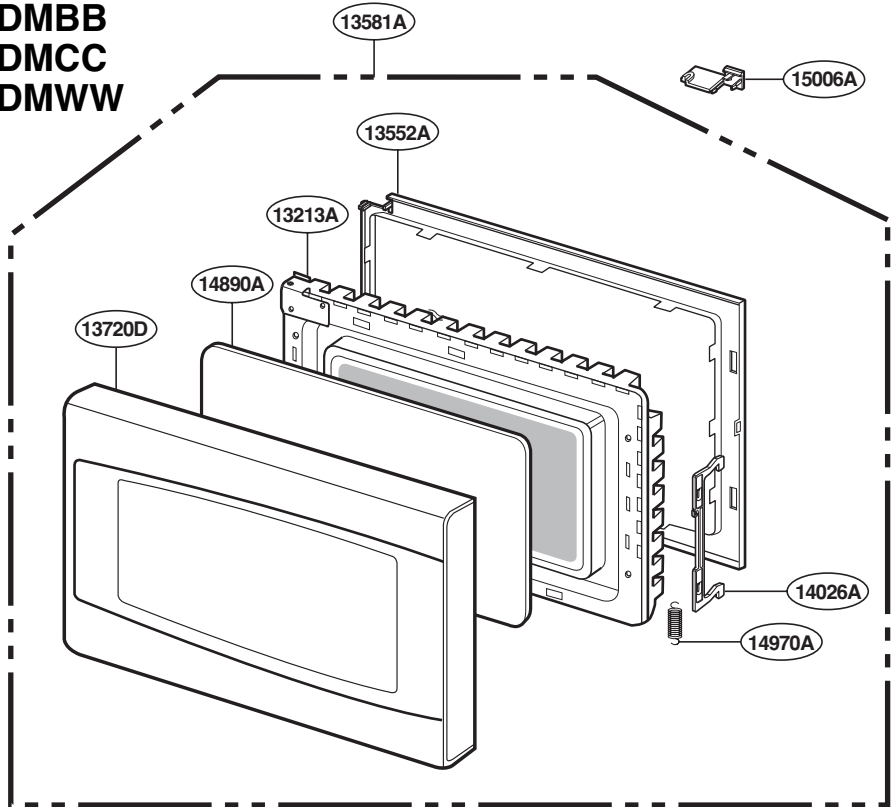

----- Manual continues below -----

EXPLODED VIEW

INTRODUCTION

MODEL : PEB1590DMBB
PEB1590DMCC
PEB1590DMWW
PEB1590SMSS

P/NO: MFL38213102

DOOR PARTS

FOR MODEL : PEB1590DMBB
PEB1590DMCC
PEB1590DMWW

FOR MODEL : PEB1590SMSS

CONTROL PANEL PARTS

FOR MODEL : PEB1590DMBB
PEB1590DMCC
PEB1590DMWW

FOR MODEL : PEB1590SMSS

OVEN CAVITY PARTS

LATCH BOARD PARTS

INTERIOR PARTS

BASE PLATE PARTS

SENSOR PARTS