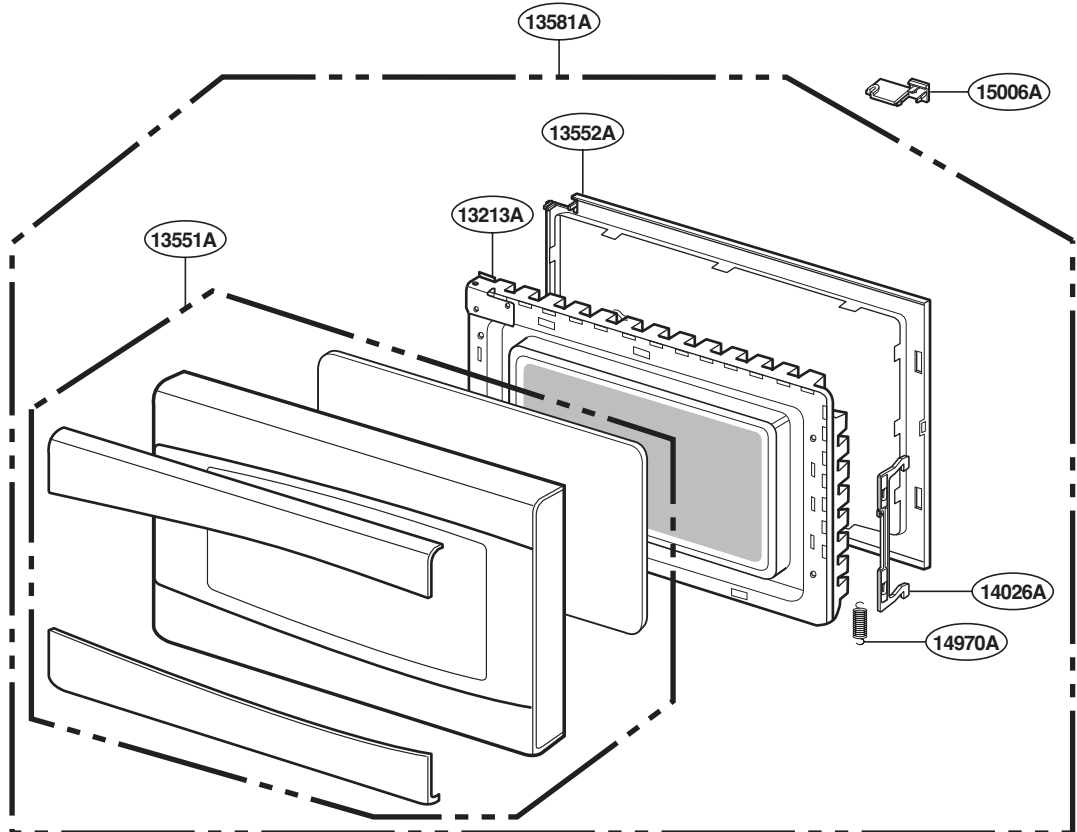

----- Manual continues below -----

EXPLODED VIEW

INTRODUCTION

MODEL : PEB1590DMBB
PEB1590DMCC
PEB1590DMWW
PEB1590SMSS

P/NO: MFL38213102

DOOR PARTS

FOR MODEL : PEB1590DMBB
PEB1590DMCC
PEB1590DMWW

FOR MODEL : PEB1590SMSS

CONTROL PANEL PARTS

FOR MODEL : PEB1590DMBB
PEB1590DMCC
PEB1590DMWW

FOR MODEL : PEB1590SMSS

OVEN CAVITY PARTS

LATCH BOARD PARTS

INTERIOR PARTS

BASE PLATE PARTS

SENSOR PARTS