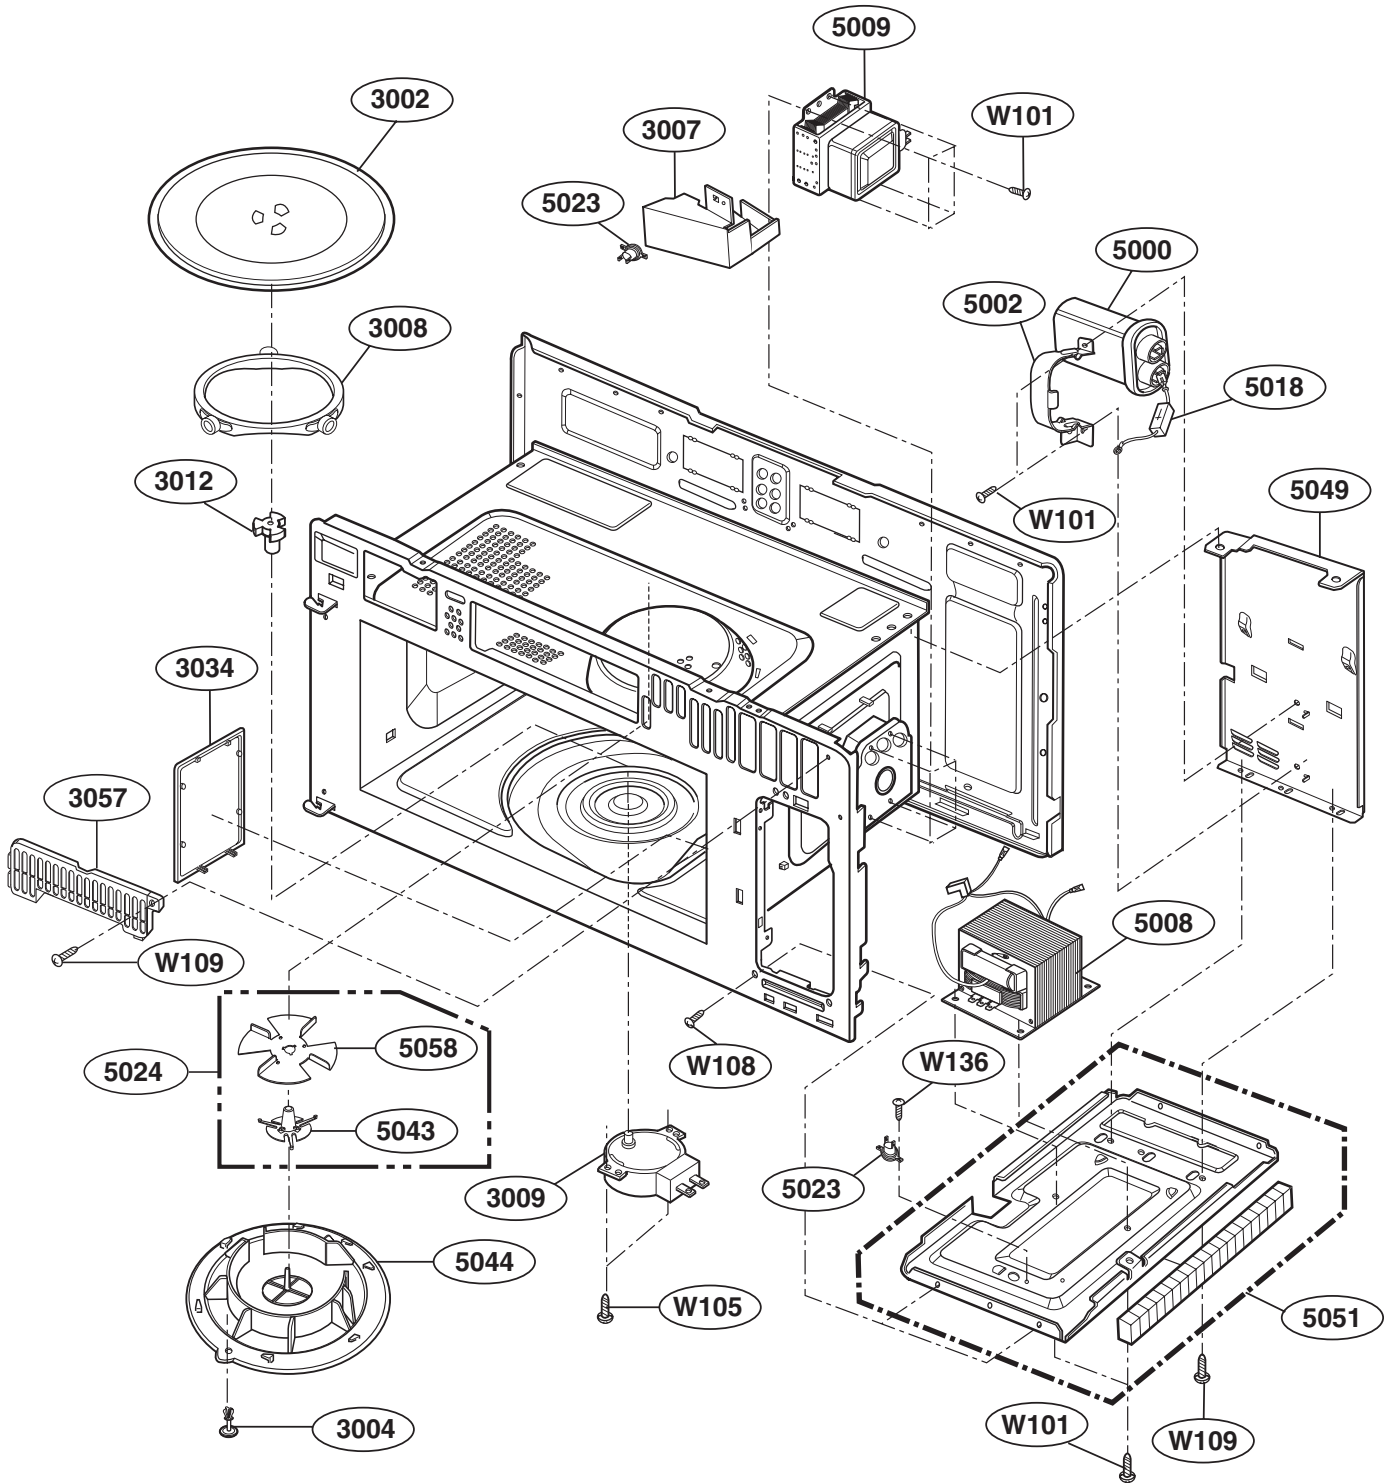

INTERIOR PARTS (I)