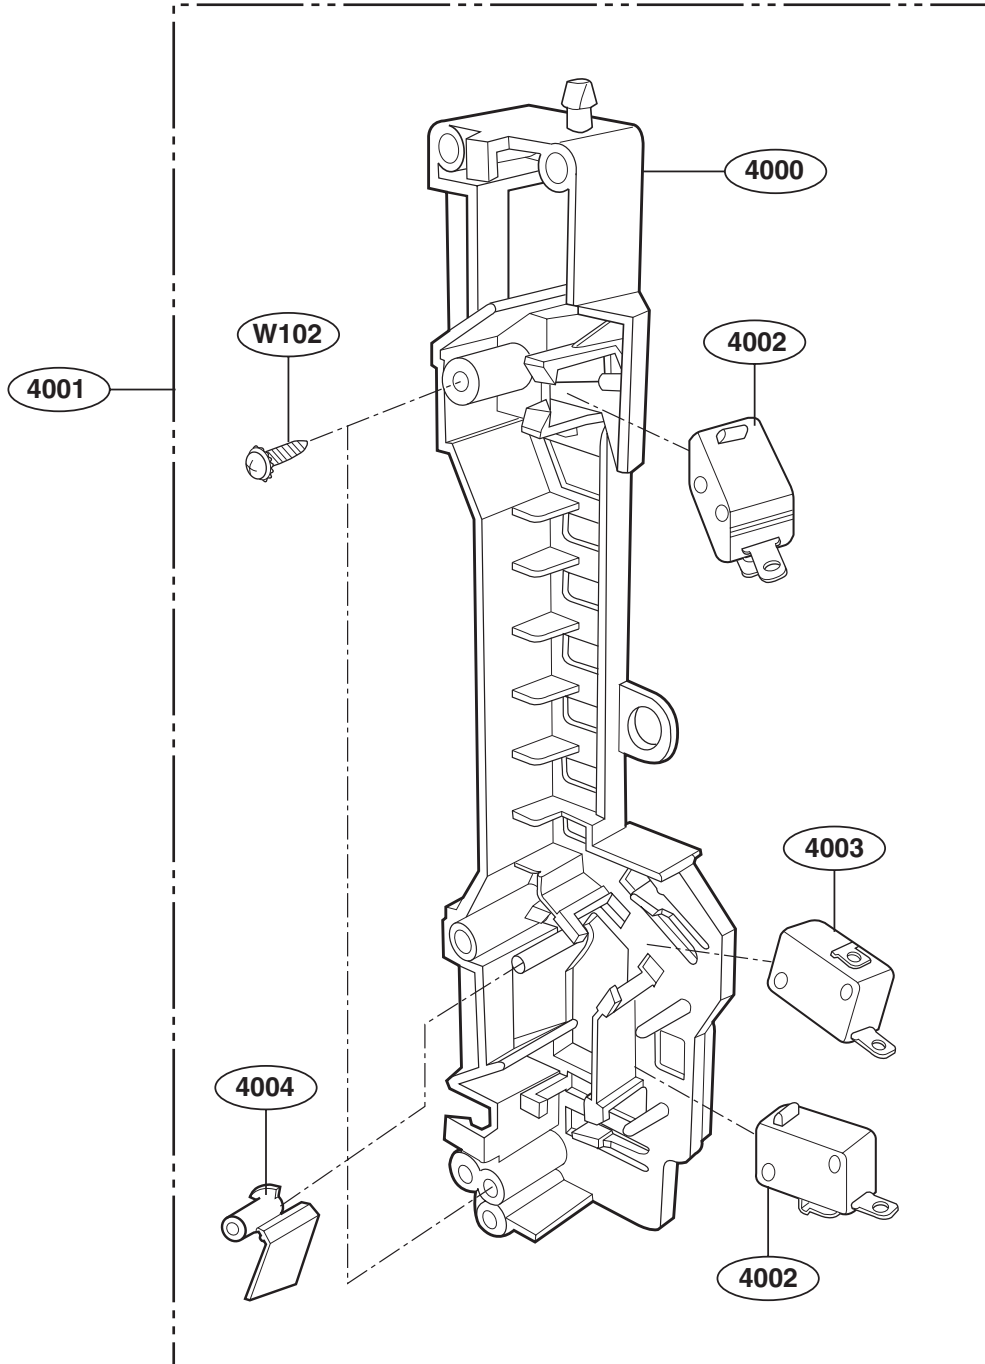

# CONTROLLER PARTS (I)

FOR MODELS: JVM2052DNBB  
JVM2052DNWW

# OVEN CAVITY PARTS

# LATCH BOARD PARTS