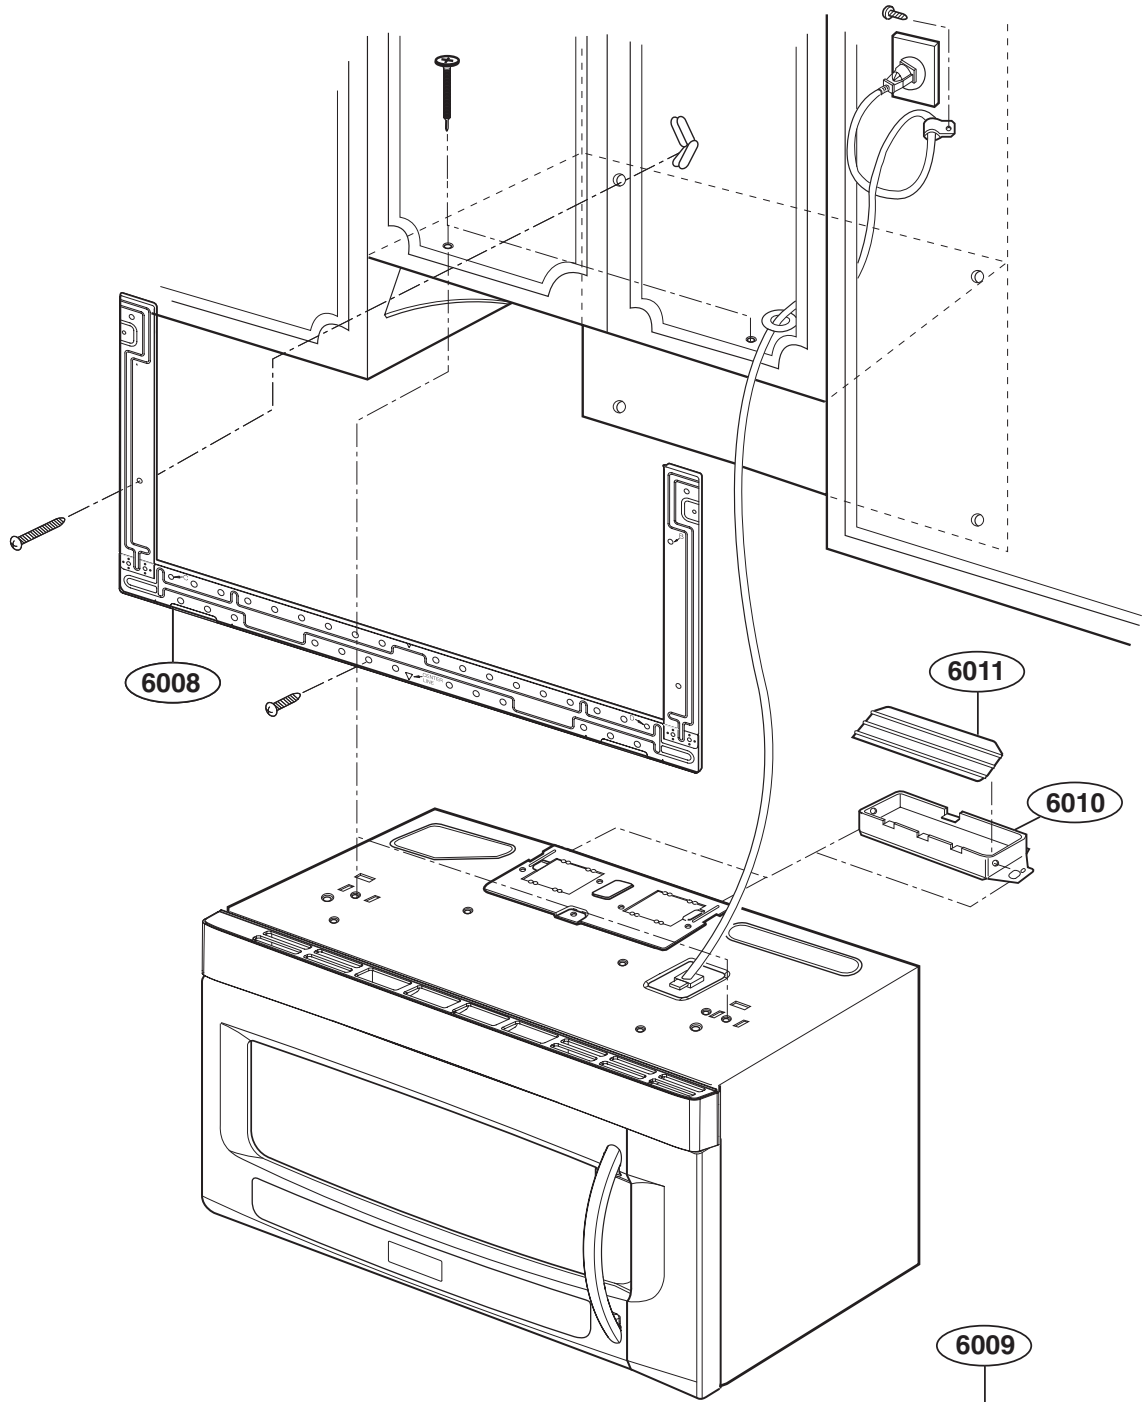

----- Manual continues below -----

EXPLODED VIEW

DOOR PARTS (I)

FOR MODELS: JVM2052DNBB
JVM2052DNWW

9382

**INSTALLATION
HARDWARE BAG**

P/No: MFL57027302

CONTROLLER PARTS (I)

FOR MODELS: JVM2052DNBB
JVM2052DNWW

OVEN CAVITY PARTS

LATCH BOARD PARTS

INTERIOR PARTS (I)

INTERIOR PARTS (II)

INSTALLATION PARTS

- OWNERS MANUAL (MFL1)
- INSTALLATION MANUAL (MFL3)
- COOKING GUIDE LABEL (MEZ1)
- UPPER TEMPLATE (MBM4)
- WALL TEMPLATE (MBM5)