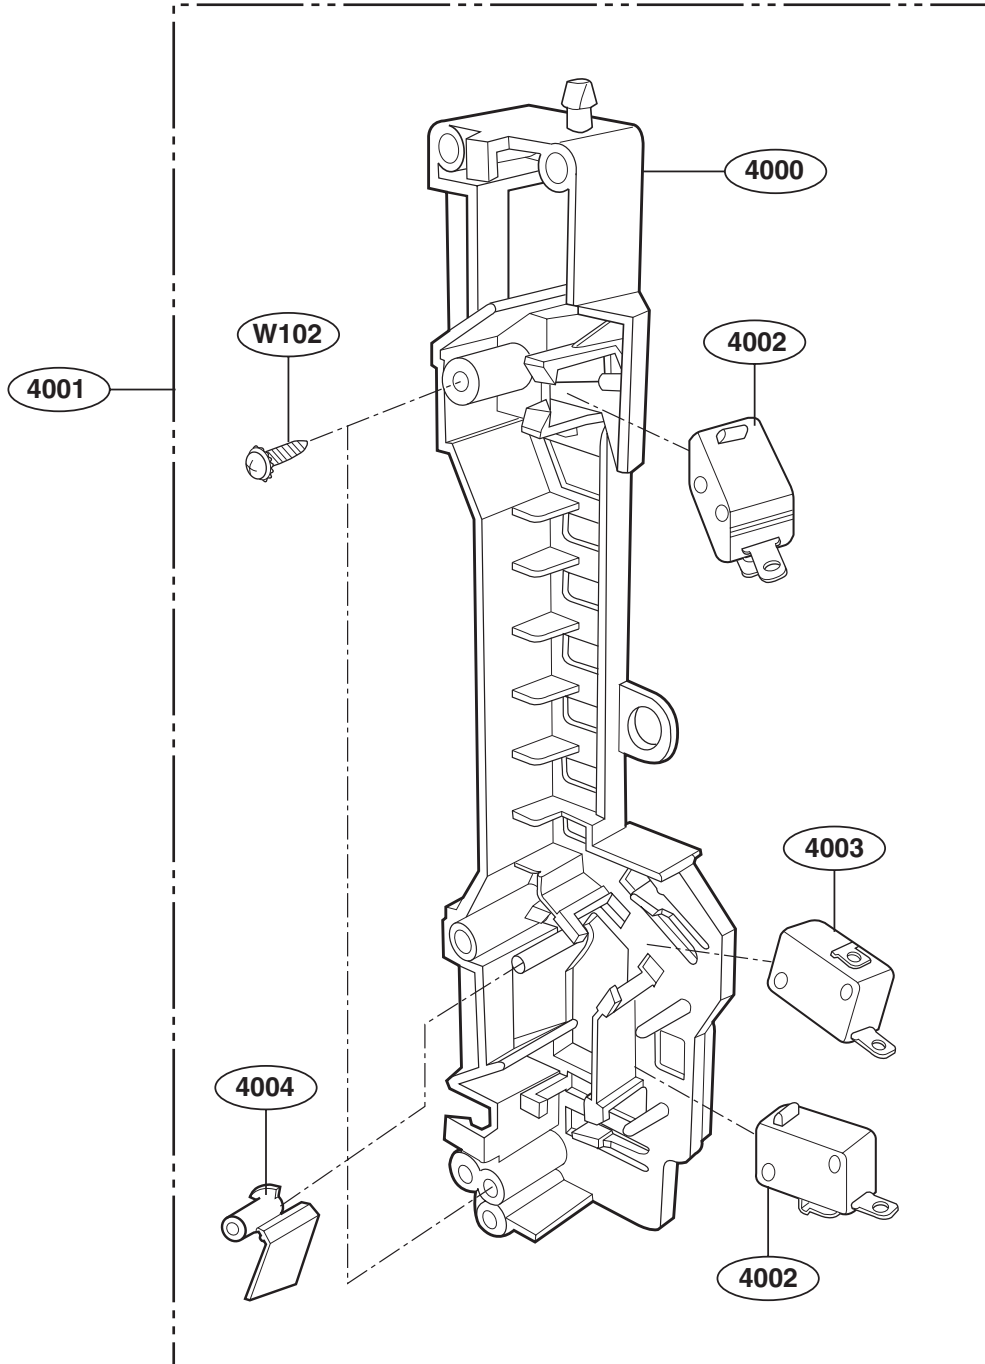

----- Manual continues below -----

EXPLODED VIEW

DOOR PARTS (I)

FOR MODELS: JVM2052DNBB
JVM2052DNWW

9382

**INSTALLATION
HARDWARE BAG**

P/No: MFL57027302

CONTROLLER PARTS (I)

FOR MODELS: JVM2052DNBB
JVM2052DNWW

OVEN CAVITY PARTS

LATCH BOARD PARTS

INTERIOR PARTS (I)

INTERIOR PARTS (II)

INSTALLATION PARTS

- OWNERS MANUAL (MFL1)
- INSTALLATION MANUAL (MFL3)
- COOKING GUIDE LABEL (MEZ1)
- UPPER TEMPLATE (MBM4)
- WALL TEMPLATE (MBM5)