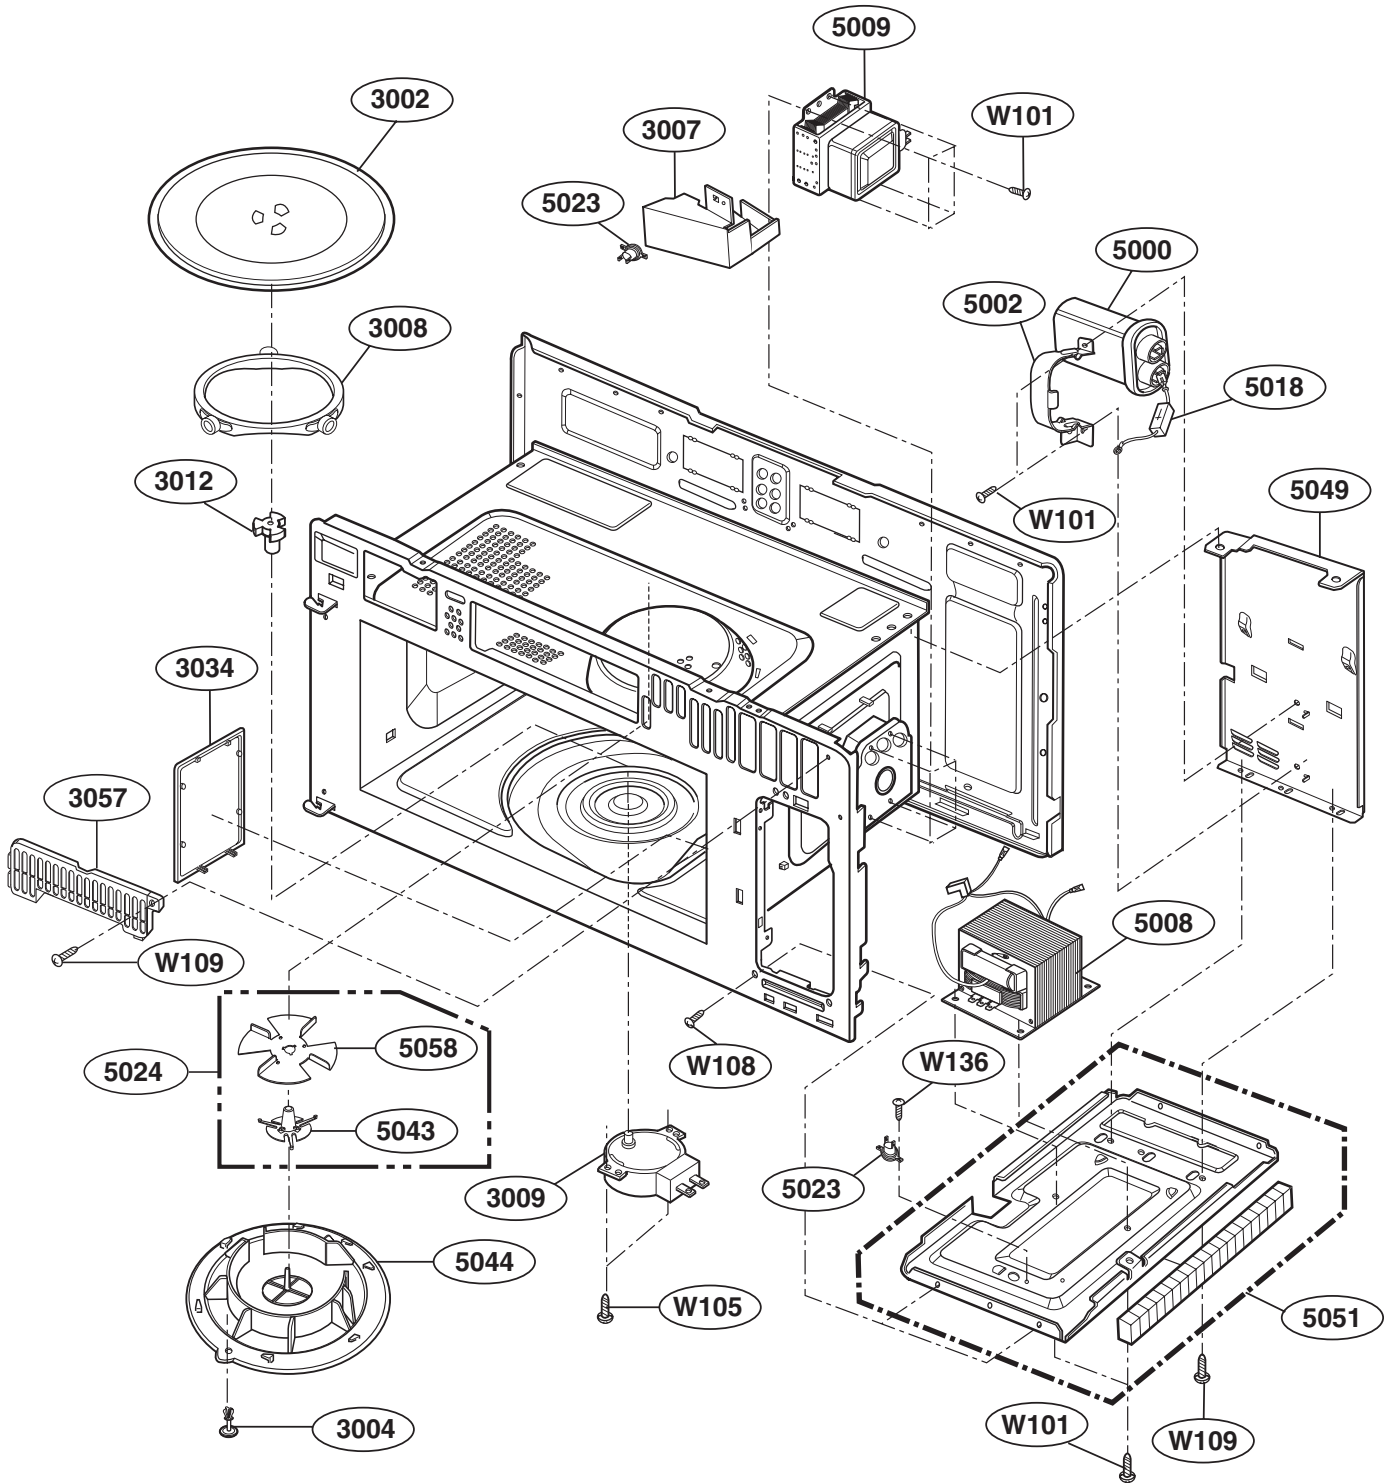

----- Manual continues below -----

EXPLODED VIEW

DOOR PARTS (I)

FOR MODELS: JVM2052DNBB
JVM2052DNWW

9382

**INSTALLATION
HARDWARE BAG**

P/No: MFL57027302

CONTROLLER PARTS (I)

FOR MODELS: JVM2052DNBB
JVM2052DNWW

OVEN CAVITY PARTS

LATCH BOARD PARTS

INTERIOR PARTS (I)

INTERIOR PARTS (II)

INSTALLATION PARTS

- OWNERS MANUAL (MFL1)
- INSTALLATION MANUAL (MFL3)
- COOKING GUIDE LABEL (MEZ1)
- UPPER TEMPLATE (MBM4)
- WALL TEMPLATE (MBM5)