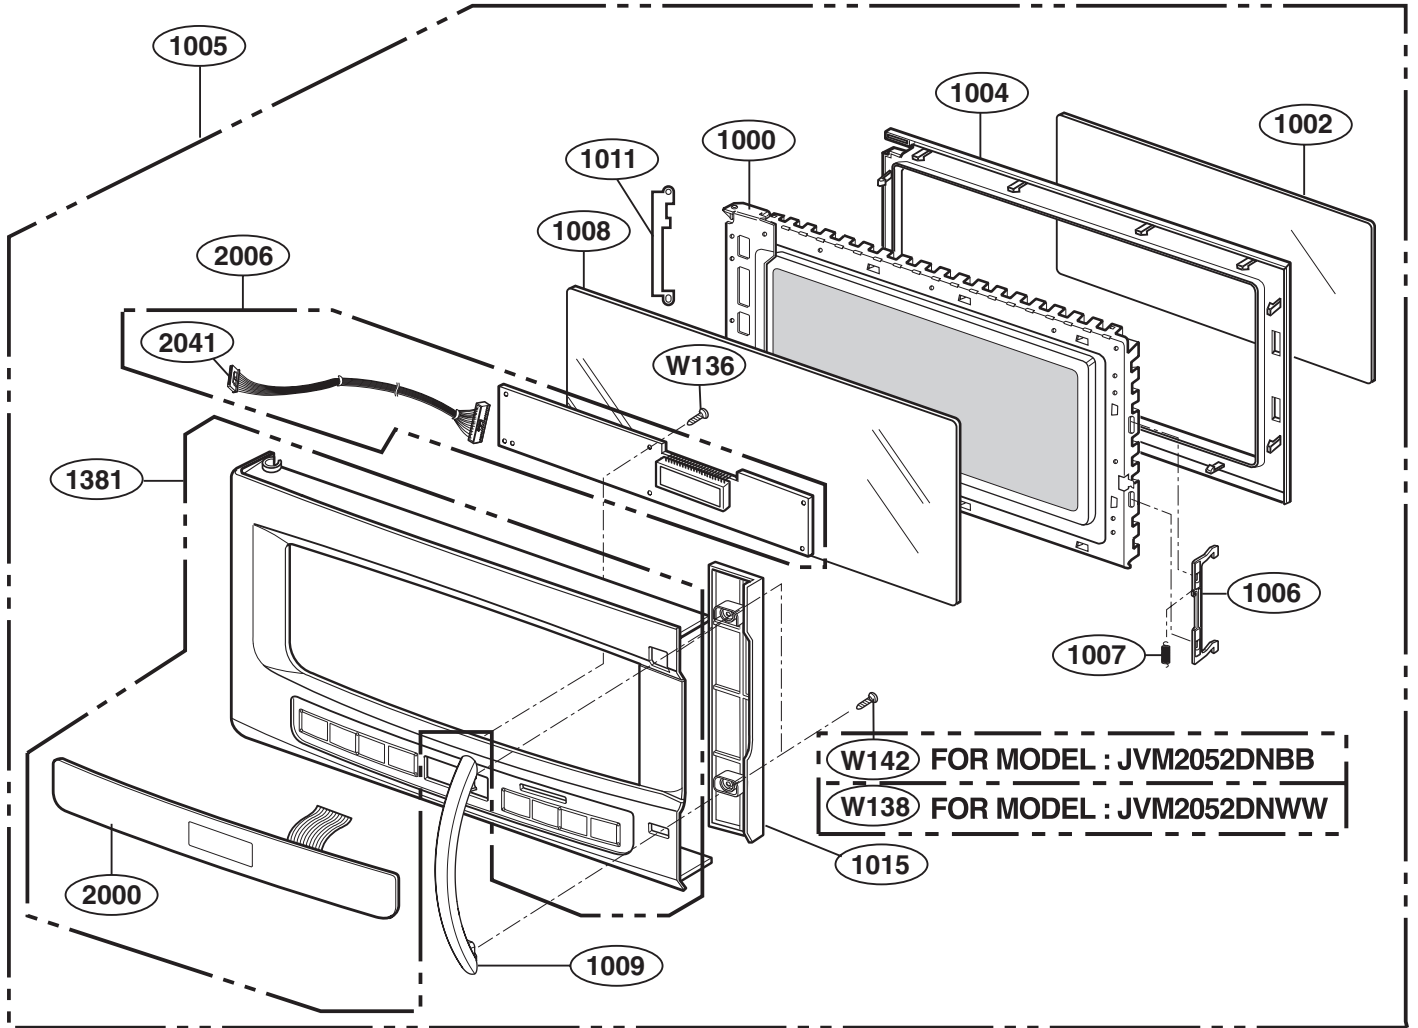

----- Manual continues below -----

EXPLODED VIEW

DOOR PARTS (I)

FOR MODELS: JVM2052DNBB
JVM2052DNWW

9382

**INSTALLATION
HARDWARE BAG**

P/No: MFL57027302

CONTROLLER PARTS (I)

FOR MODELS: JVM2052DNBB
JVM2052DNWW

OVEN CAVITY PARTS

LATCH BOARD PARTS

INTERIOR PARTS (I)

INTERIOR PARTS (II)

INSTALLATION PARTS

- OWNERS MANUAL (MFL1)
- INSTALLATION MANUAL (MFL3)
- COOKING GUIDE LABEL (MEZ1)
- UPPER TEMPLATE (MBM4)
- WALL TEMPLATE (MBM5)