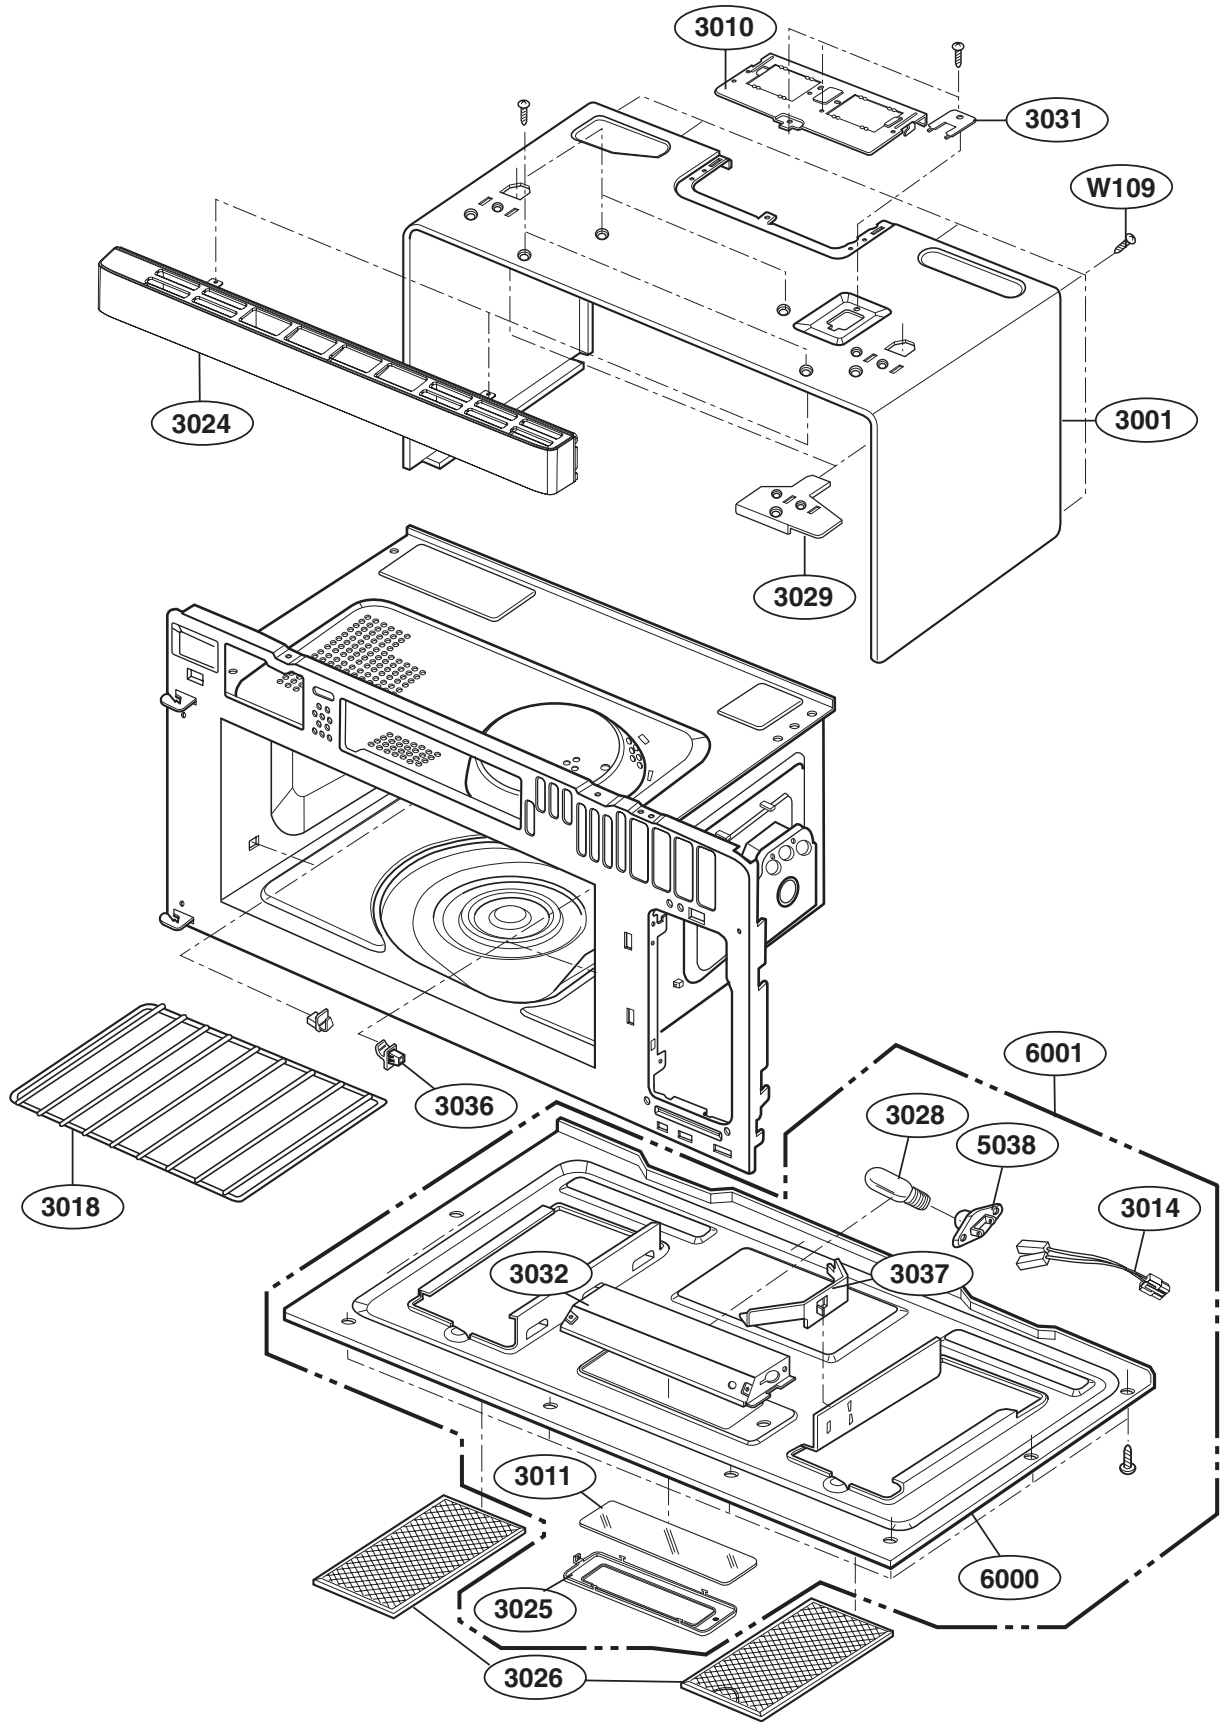

----- Manual continues below -----

EXPLODED VIEW

DOOR PARTS (I)

FOR MODELS: JVM2052DNBB
JVM2052DNWW

9382

**INSTALLATION
HARDWARE BAG**

P/No: MFL57027302

CONTROLLER PARTS (I)

FOR MODELS: JVM2052DNBB
JVM2052DNWW

OVEN CAVITY PARTS

LATCH BOARD PARTS

INTERIOR PARTS (I)

INTERIOR PARTS (II)

INSTALLATION PARTS

- OWNERS MANUAL (MFL1)
- INSTALLATION MANUAL (MFL3)
- COOKING GUIDE LABEL (MEZ1)
- UPPER TEMPLATE (MBM4)
- WALL TEMPLATE (MBM5)