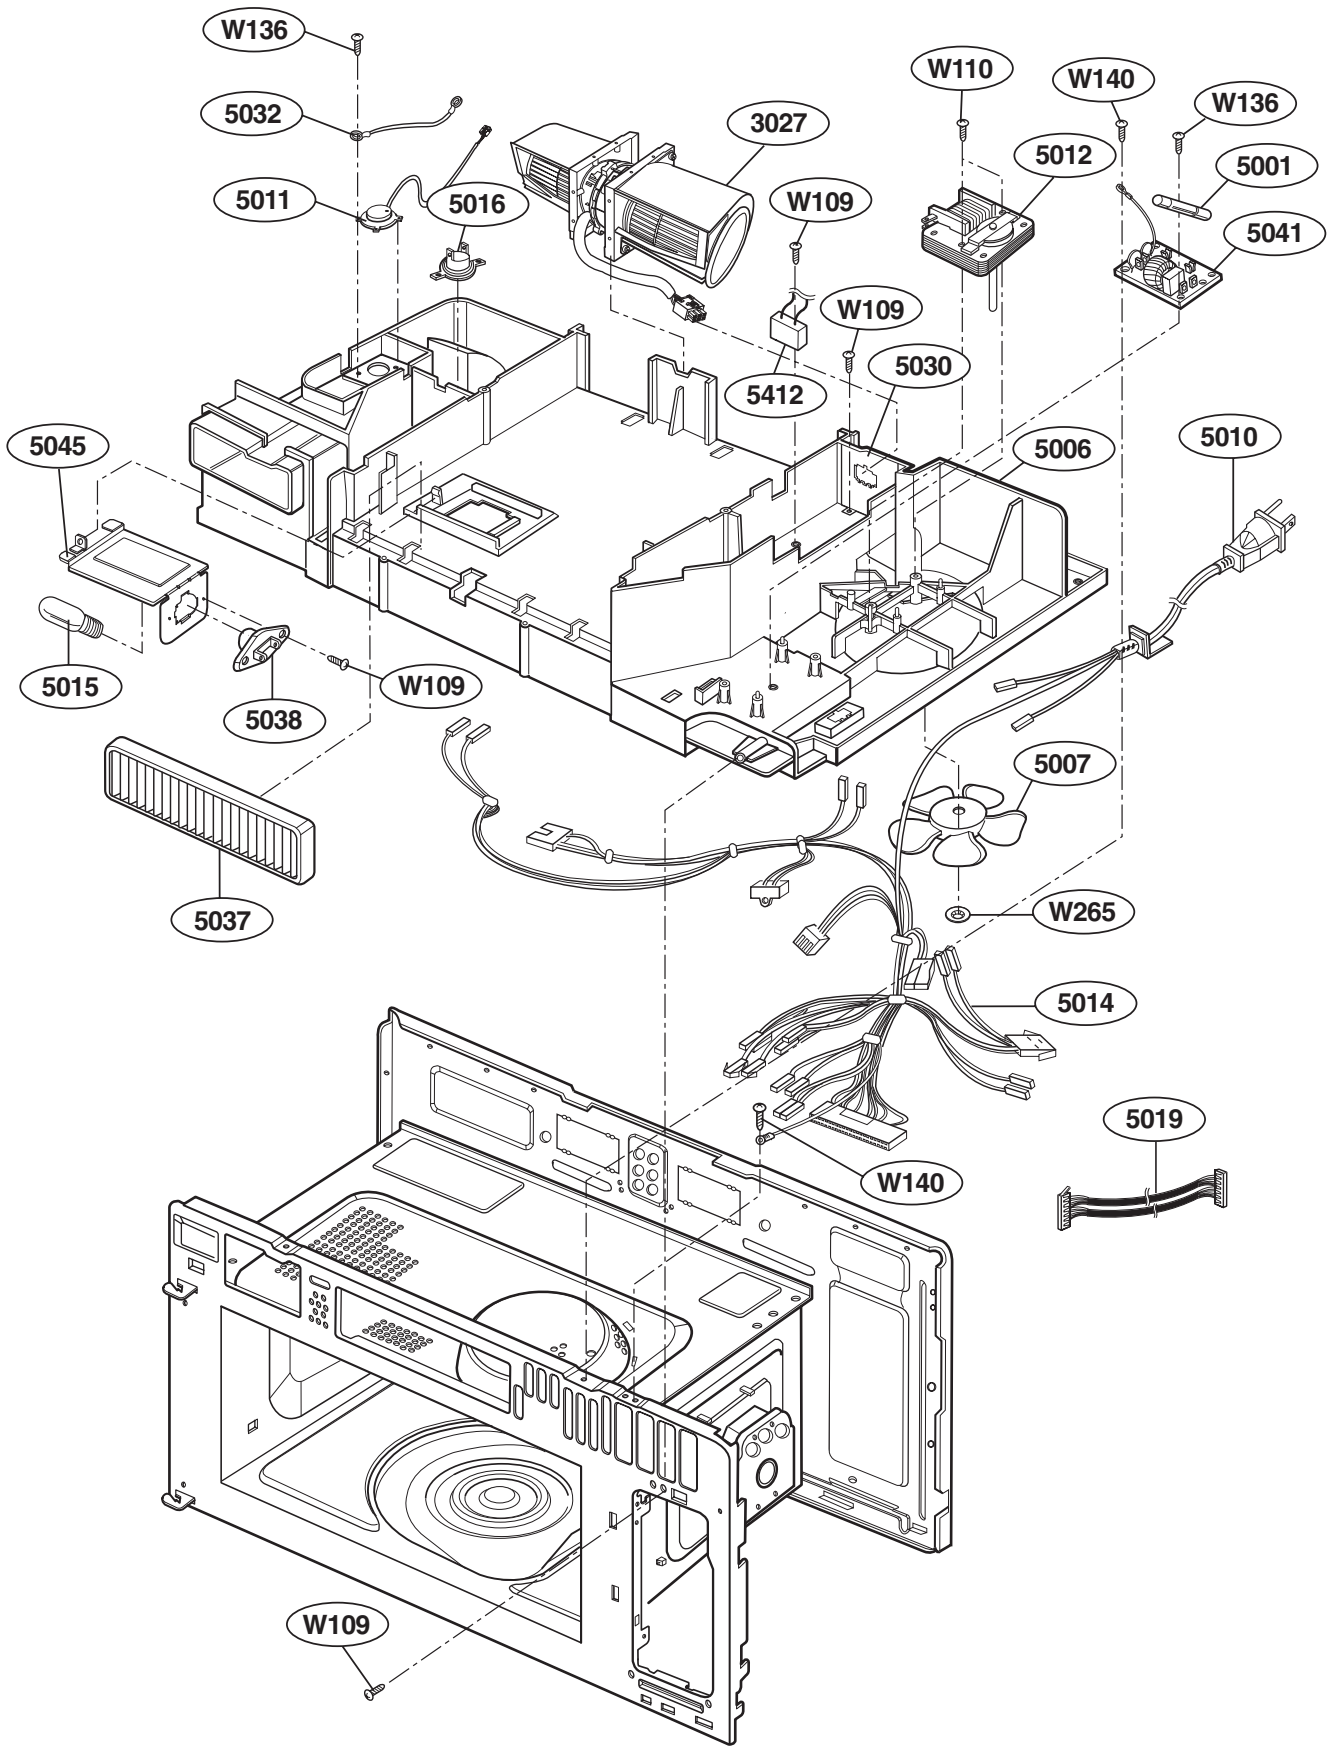

----- Manual continues below -----

EXPLODED VIEW

DOOR PARTS (I)

FOR MODELS: JVM2052DNBB
JVM2052DNWW

9382

**INSTALLATION
HARDWARE BAG**

P/No: MFL57027302

CONTROLLER PARTS (I)

FOR MODELS: JVM2052DNBB
JVM2052DNWW

OVEN CAVITY PARTS

LATCH BOARD PARTS

INTERIOR PARTS (I)

INTERIOR PARTS (II)

INSTALLATION PARTS

- OWNERS MANUAL (MFL1)
- INSTALLATION MANUAL (MFL3)
- COOKING GUIDE LABEL (MEZ1)
- UPPER TEMPLATE (MBM4)
- WALL TEMPLATE (MBM5)