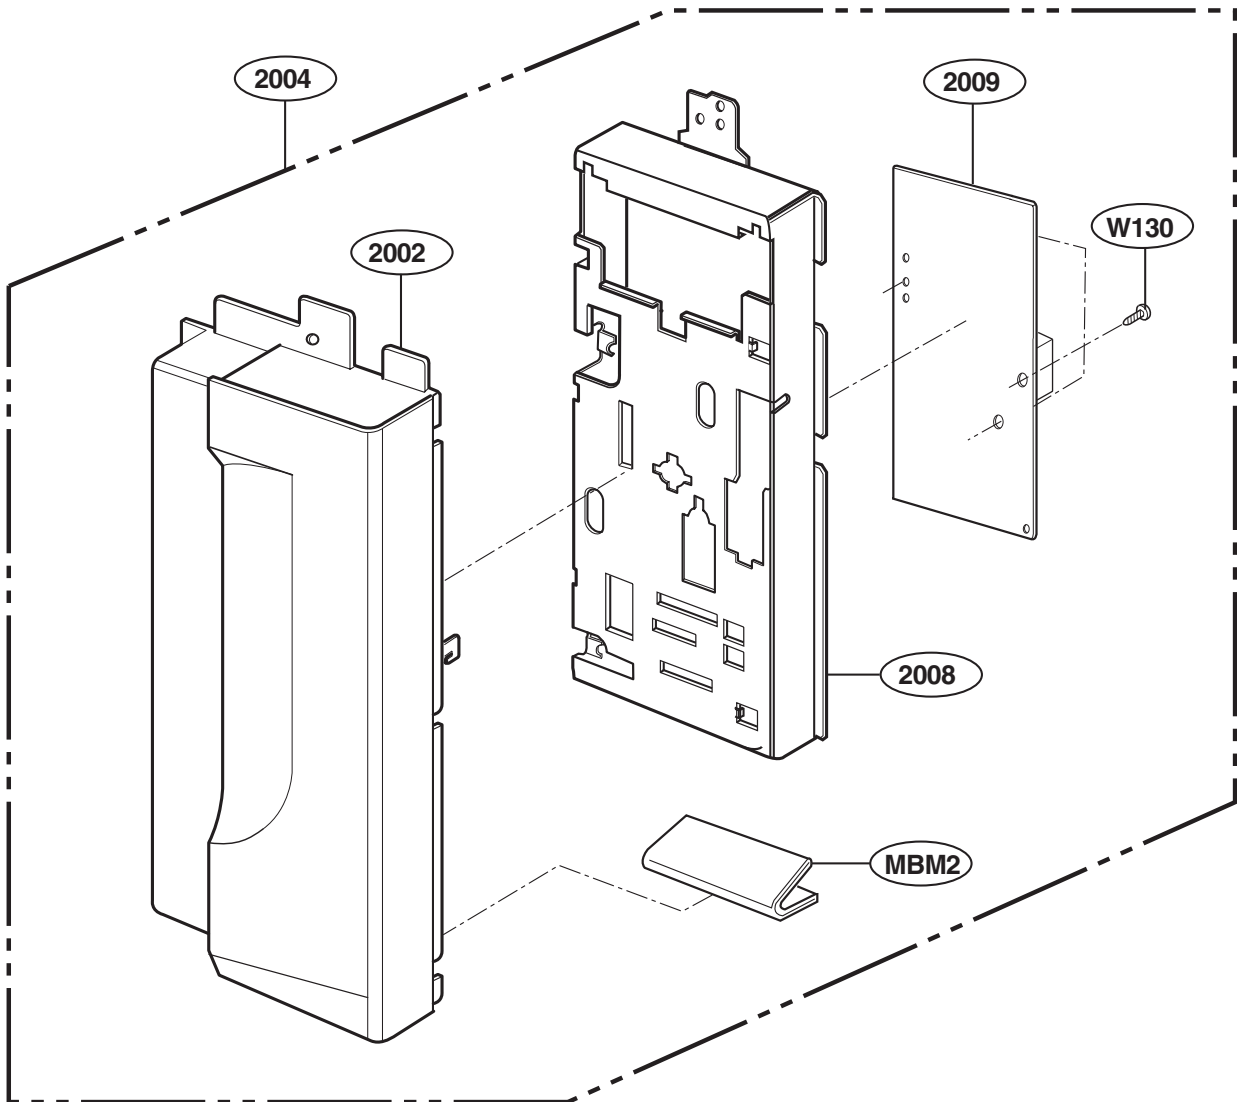

----- Manual continues below -----

EXPLODED VIEW

DOOR PARTS (I)

FOR MODELS: JVM2052DNBB
JVM2052DNWW

9382

**INSTALLATION
HARDWARE BAG**

P/No: MFL57027302

CONTROLLER PARTS (I)

FOR MODELS: JVM2052DNBB
JVM2052DNWW

OVEN CAVITY PARTS

LATCH BOARD PARTS

INTERIOR PARTS (I)

INTERIOR PARTS (II)

INSTALLATION PARTS

- OWNERS MANUAL (MFL1)
- INSTALLATION MANUAL (MFL3)
- COOKING GUIDE LABEL (MEZ1)
- UPPER TEMPLATE (MBM4)
- WALL TEMPLATE (MBM5)