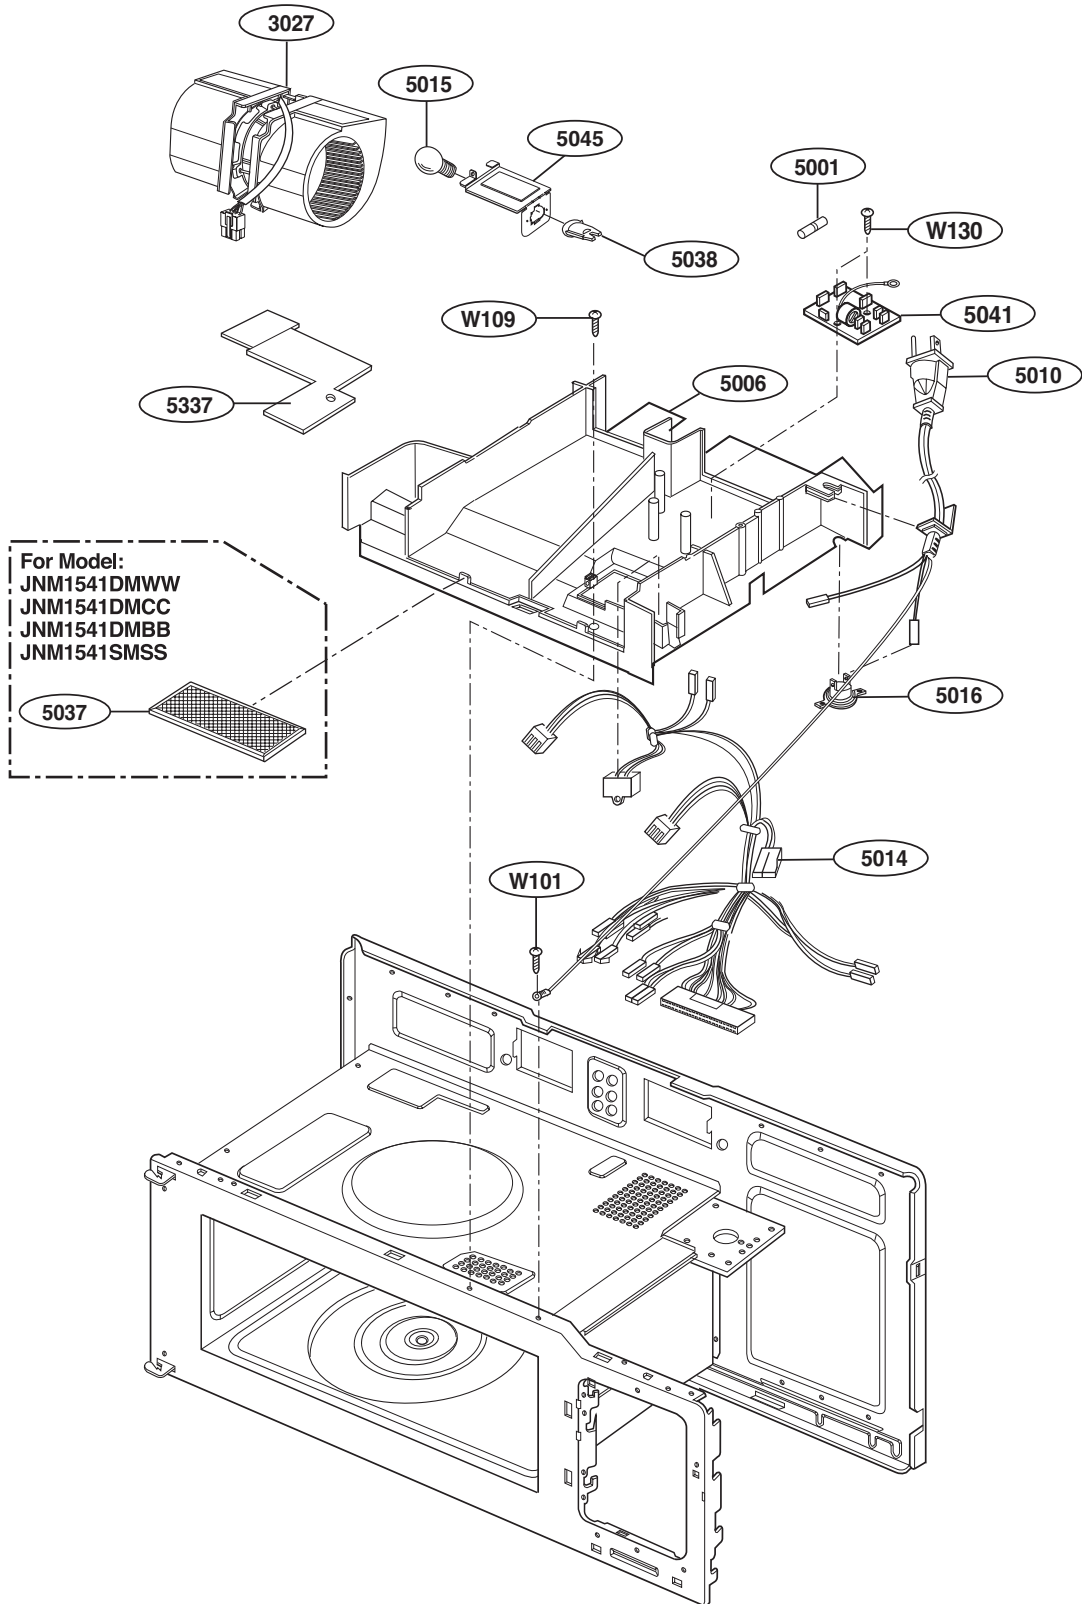

EXPLODED VIEW

DOOR PARTS(I)

For Model :
JVM1540DMWW
JVM1540DMBB
JVM1540DMCC
JNM1541DMWW
JNM1541DMBB
JNM1541DMCC
HVM1540DMWW
HVM1540DMBB

CONTROLLER PARTS(I)

For Model :
JVM1540DMWW
JVM1540DMBB
JVM1540DMCC
JNM1541DMWW
JNM1541DMBB
JNM1541DMCC
HVM1540DMWW
HVM1540DMBB

For Model:
JVM1540DMBB
JNM1541DMBB
HVM1540DMBB
W142

For Model:
JVM1540DMWW
JVM1540DMCC
JNM1541DMWW
JNM1541DMCC
HVM1540DMWW
W138

OVEN CAVITY PARTS

LATCH BOARD PARTS

INTERIOR PARTS (I)

INTERIOR PARTS (II)

INSTALLATION PARTS