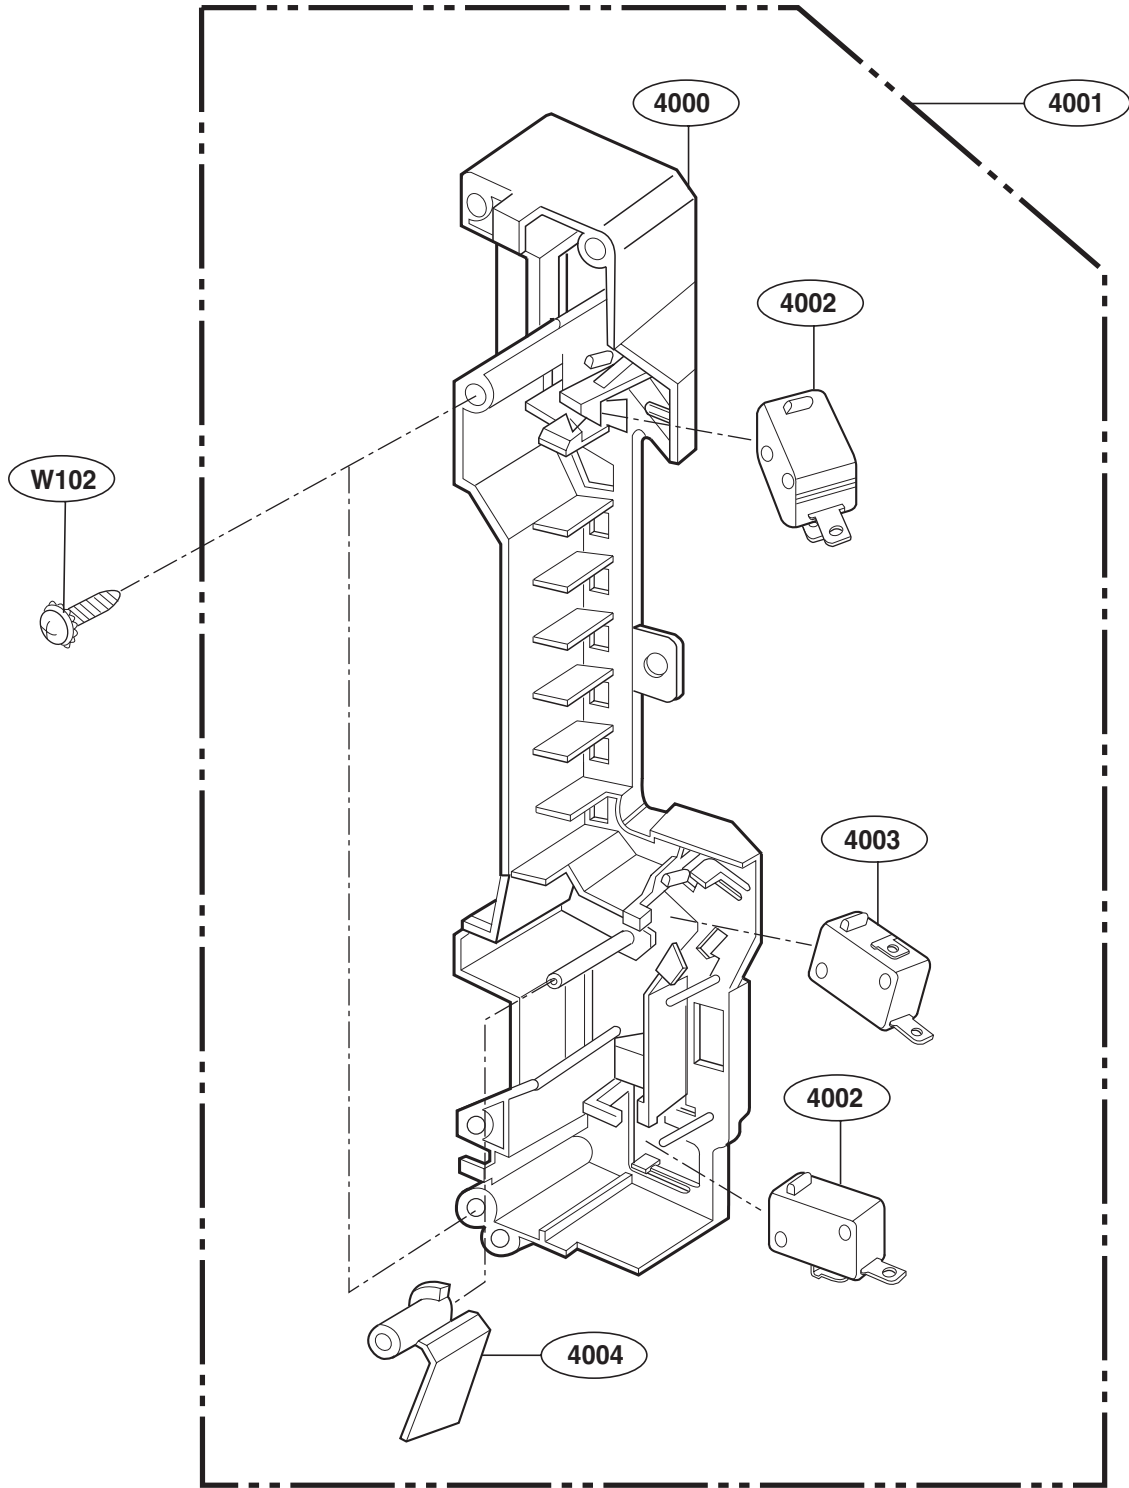

EXPLODED VIEW

DOOR PARTS(I)

For Model :
JVM1540DMWW
JVM1540DMBB
JVM1540DMCC
JNM1541DMWW
JNM1541DMBB
JNM1541DMCC
HVM1540DMWW
HVM1540DMBB

CONTROLLER PARTS(I)

For Model :
JVM1540DMWW
JVM1540DMBB
JVM1540DMCC
JNM1541DMWW
JNM1541DMBB
JNM1541DMCC
HVM1540DMWW
HVM1540DMBB

For Model:
JVM1540DMBB
JNM1541DMBB
HVM1540DMBB
W142

For Model:
JVM1540DMWW
JVM1540DMCC
JNM1541DMWW
JNM1541DMCC
HVM1540DMWW
W138

OVEN CAVITY PARTS

LATCH BOARD PARTS

INTERIOR PARTS (I)

INTERIOR PARTS (II)

INSTALLATION PARTS