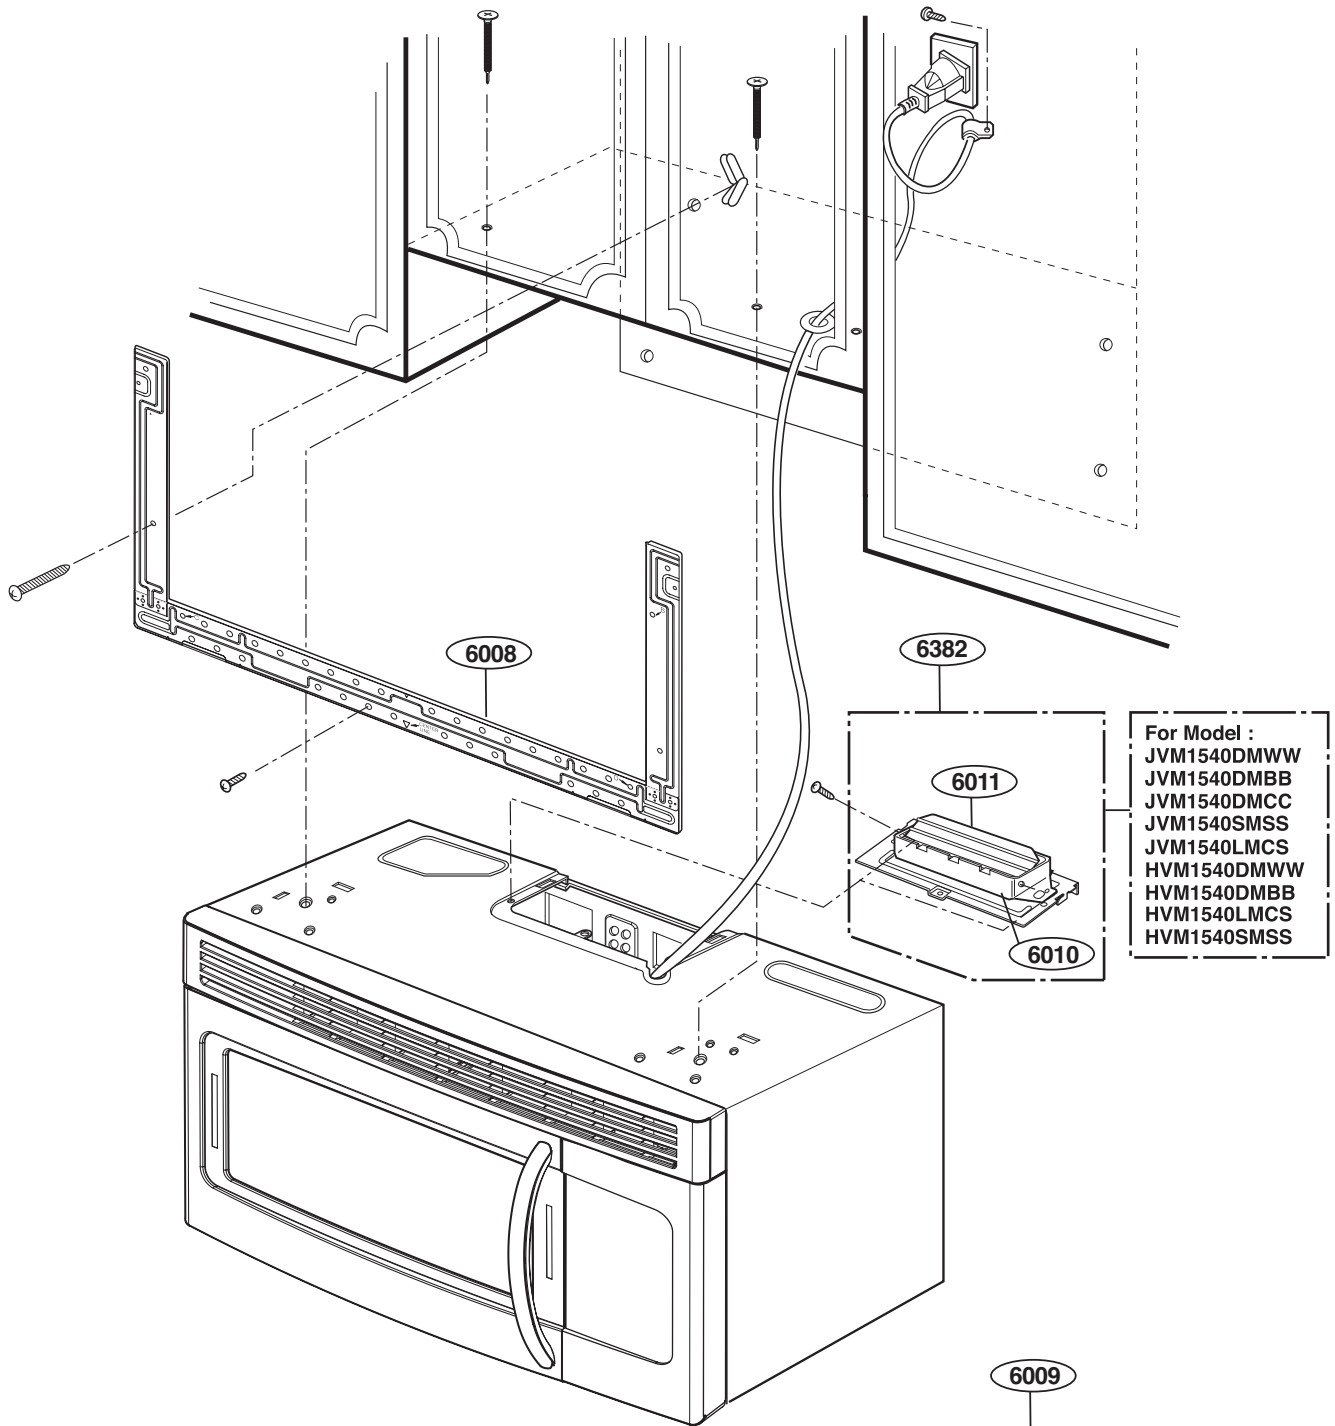

EXPLODED VIEW

DOOR PARTS(I)

For Model :
JVM1540DMWW
JVM1540DMBB
JVM1540DMCC
JNM1541DMWW
JNM1541DMBB
JNM1541DMCC
HVM1540DMWW
HVM1540DMBB

CONTROLLER PARTS(I)

For Model :
JVM1540DMWW
JVM1540DMBB
JVM1540DMCC
JNM1541DMWW
JNM1541DMBB
JNM1541DMCC
HVM1540DMWW
HVM1540DMBB

For Model:
JVM1540DMBB
JNM1541DMBB
HVM1540DMBB
W142

For Model:
JVM1540DMWW
JVM1540DMCC
JNM1541DMWW
JNM1541DMCC
HVM1540DMWW
W138

OVEN CAVITY PARTS

LATCH BOARD PARTS

INTERIOR PARTS (I)

INTERIOR PARTS (II)

INSTALLATION PARTS