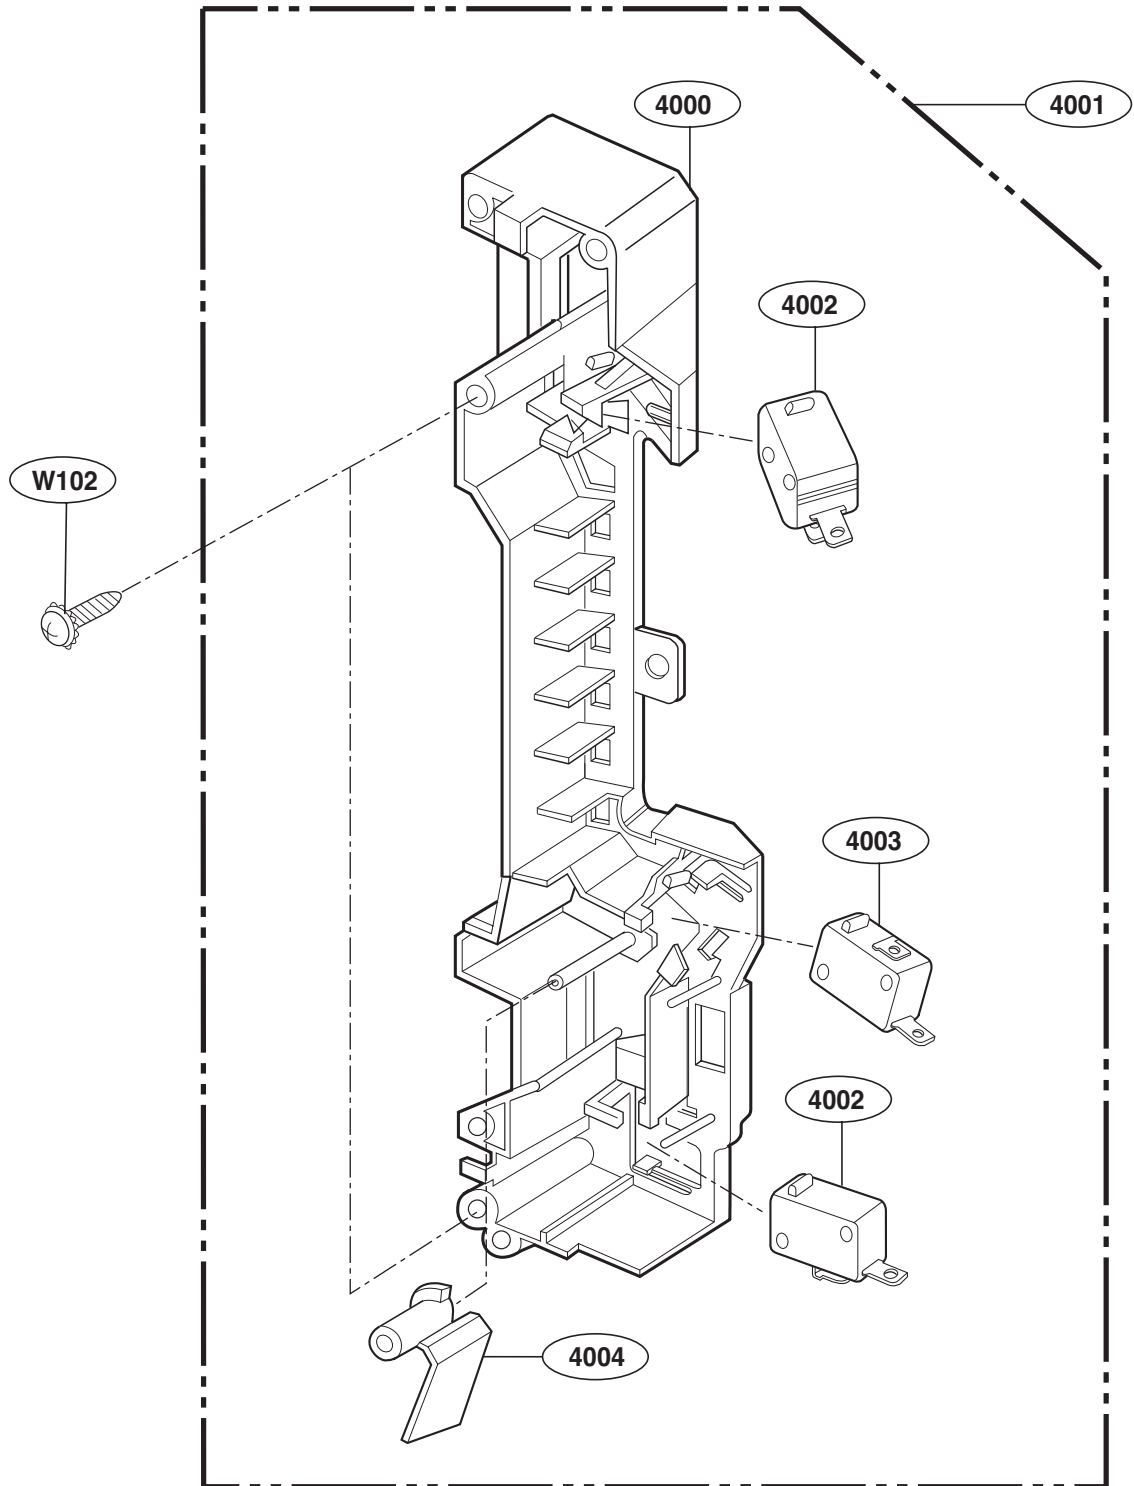

LATCH BOARD PARTS