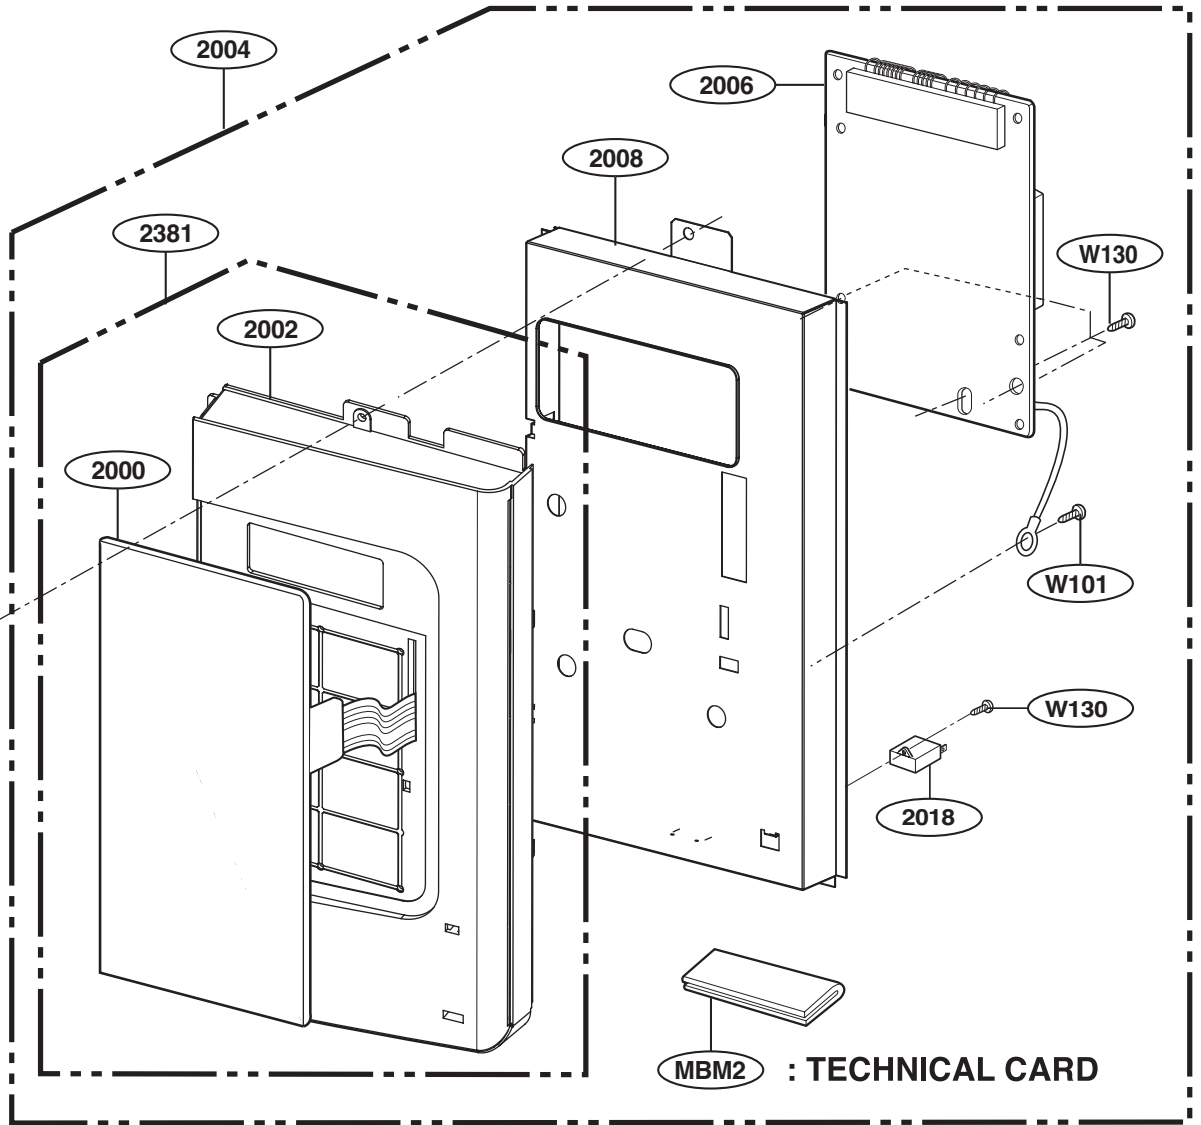

EXPLODED VIEW

DOOR PARTS(I)

For Model :
JVM1540DMWW
JVM1540DMBB
JVM1540DMCC
JNM1541DMWW
JNM1541DMBB
JNM1541DMCC
HVM1540DMWW
HVM1540DMBB

CONTROLLER PARTS(I)

For Model :
JVM1540DMWW
JVM1540DMBB
JVM1540DMCC
JNM1541DMWW
JNM1541DMBB
JNM1541DMCC
HVM1540DMWW
HVM1540DMBB

For Model:
JVM1540DMBB
JNM1541DMBB
HVM1540DMBB
W142

For Model:
JVM1540DMWW
JVM1540DMCC
JNM1541DMWW
JNM1541DMCC
HVM1540DMWW
W138

OVEN CAVITY PARTS

LATCH BOARD PARTS

INTERIOR PARTS (I)

INTERIOR PARTS (II)

INSTALLATION PARTS