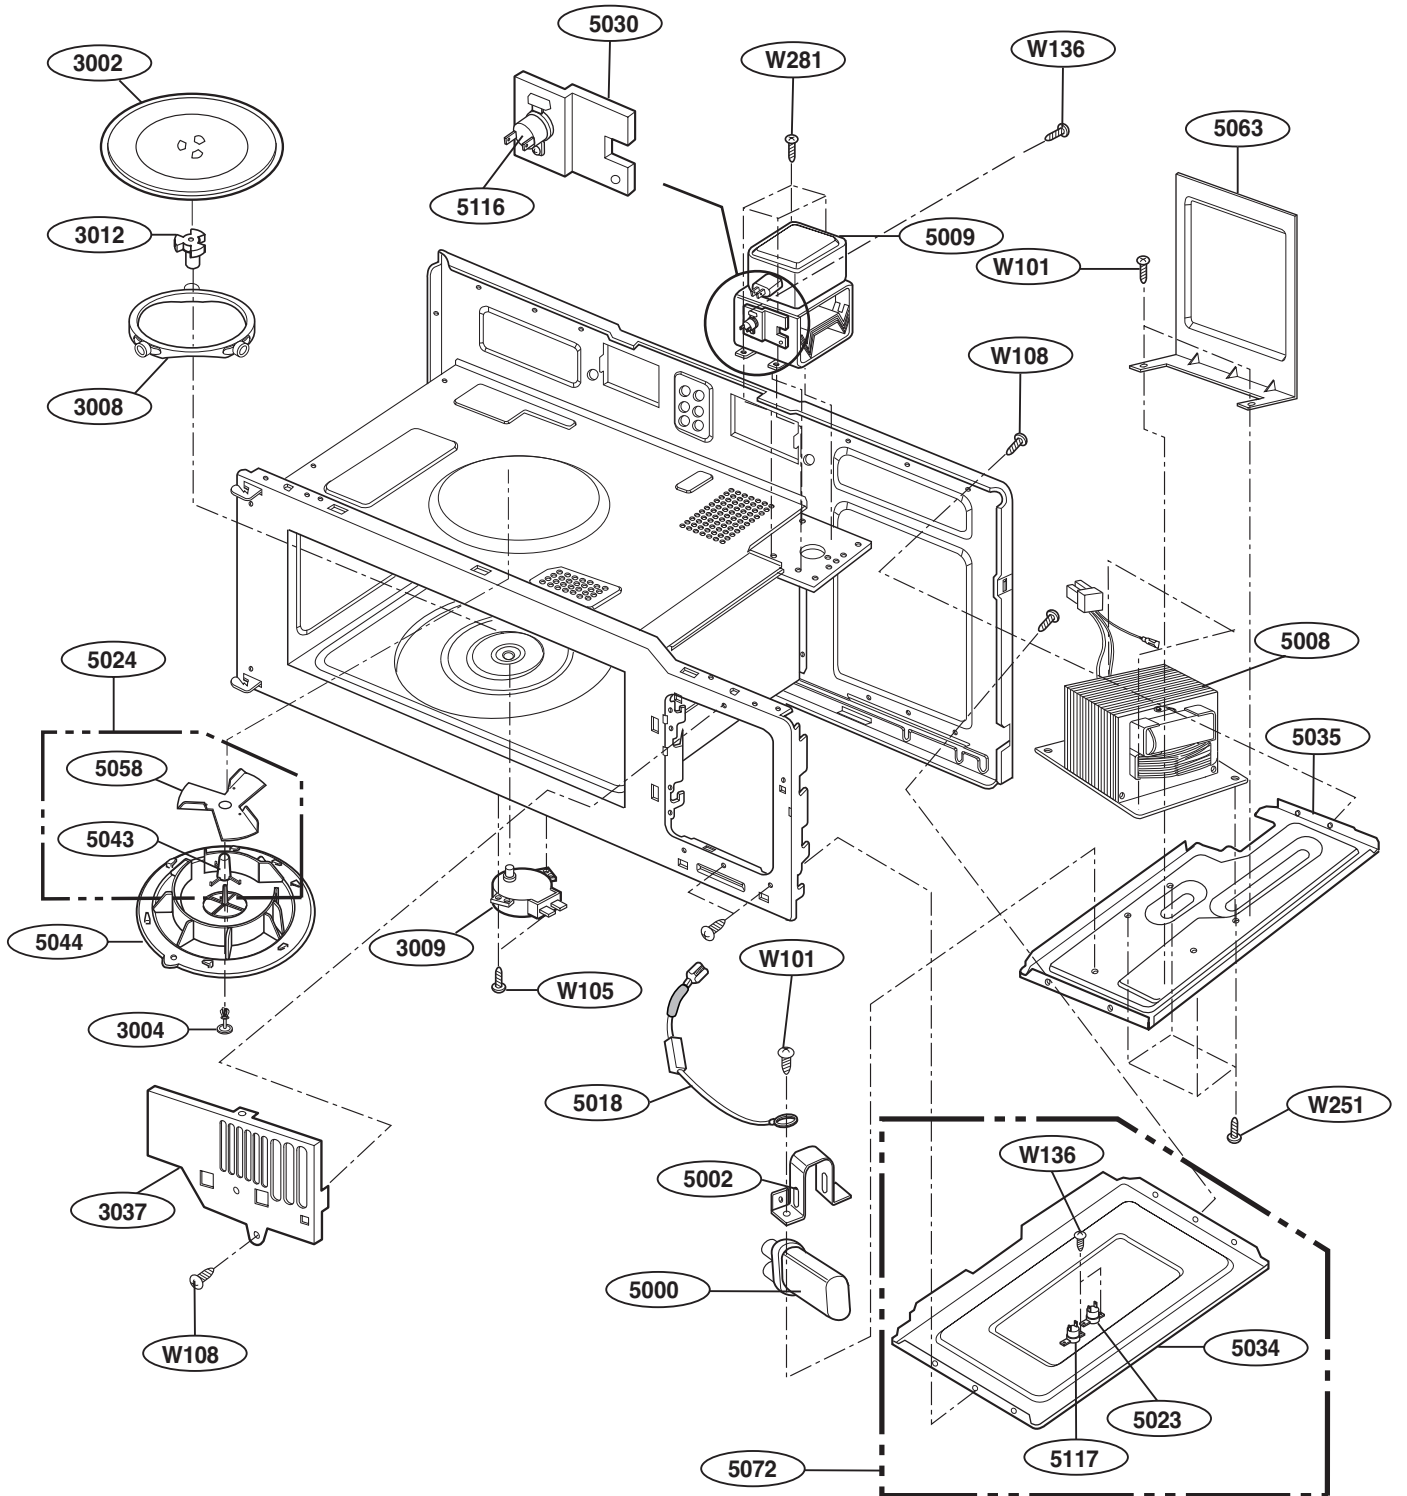

W138

For Model:
JVM1540DMBB
JNM1541DMBB
HVM1540DMBB
JVM1540SMSS
JVM1540LMCS
JNM1541SMSS
HVM1540LMCS
HVM1540SMSS

W142

LATCH BOARD PARTS

INTERIOR PARTS (I)

INTERIOR PARTS (II)

INSTALLATION PARTS

For Model :
JVM1540MWW
JVM1540DMBB
JVM1540DMCC
JVM1540SMSS
JVM1540LMCS
HVM1540MWW
HVM1540DMBB
HVM1540LMCS
HVM1540SMSS