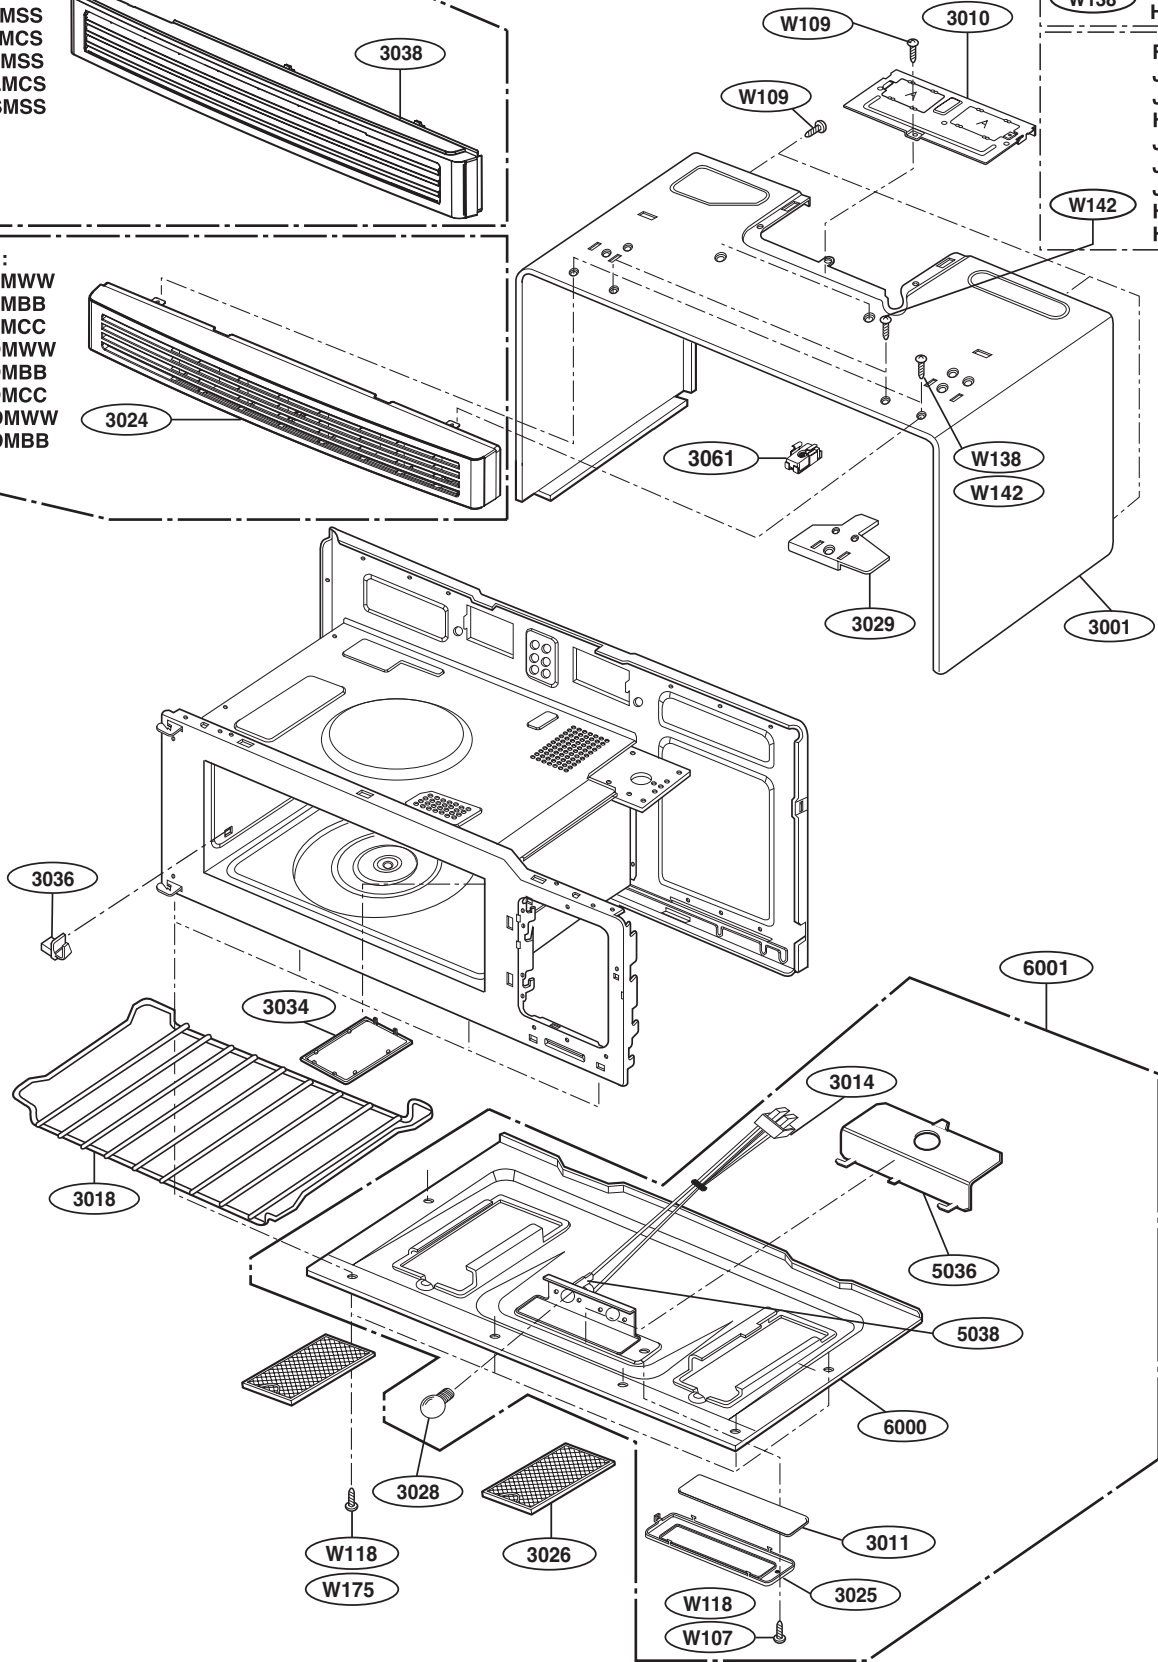

----- Manual continues below -----

EXPLODED VIEW

DOOR PARTS(I)

For Model :
JVM1540DMWW
JVM1540DMBB
JVM1540DMCC
JNM1541DMWW
JNM1541DMBB
JNM1541DMCC
HVM1540DMWW
HVM1540DMBB

P/No: MFL32357701

CONTROLLER PARTS(I)

OVEN CAVITY PARTS

For Model :
JVM1540SMSS
JVM1540LMCS
JNM1541SMSS
HVM1540LMCS
HVM1540SMSS

For Model :
JVM1540DMWW
JVM1540DMBB
JVM1540DMCC
JNM1541DMWW
JNM1541DMBB
JNM1541DMCC
HVM1540DMWW
HVM1540DMBB

For Model:
JVM1540DMWW
JVM1540DMCC
JNM1541DMWW
JNM1541DMCC
HVM1540DMWW

W138

For Model:
JVM1540DMBB
JNM1541DMBB
HVM1540DMBB
JVM1540SMSS
JVM1540LMCS
JNM1541SMSS
HVM1540LMCS
HVM1540SMSS

W142

LATCH BOARD PARTS

INTERIOR PARTS (I)

INTERIOR PARTS (II)

INSTALLATION PARTS

For Model :
JVM1540MWW
JVM1540DMBB
JVM1540DMCC
JVM1540SMSS
JVM1540LMCS
HVM1540MWW
HVM1540DMBB
HVM1540LMCS
HVM1540SMSS