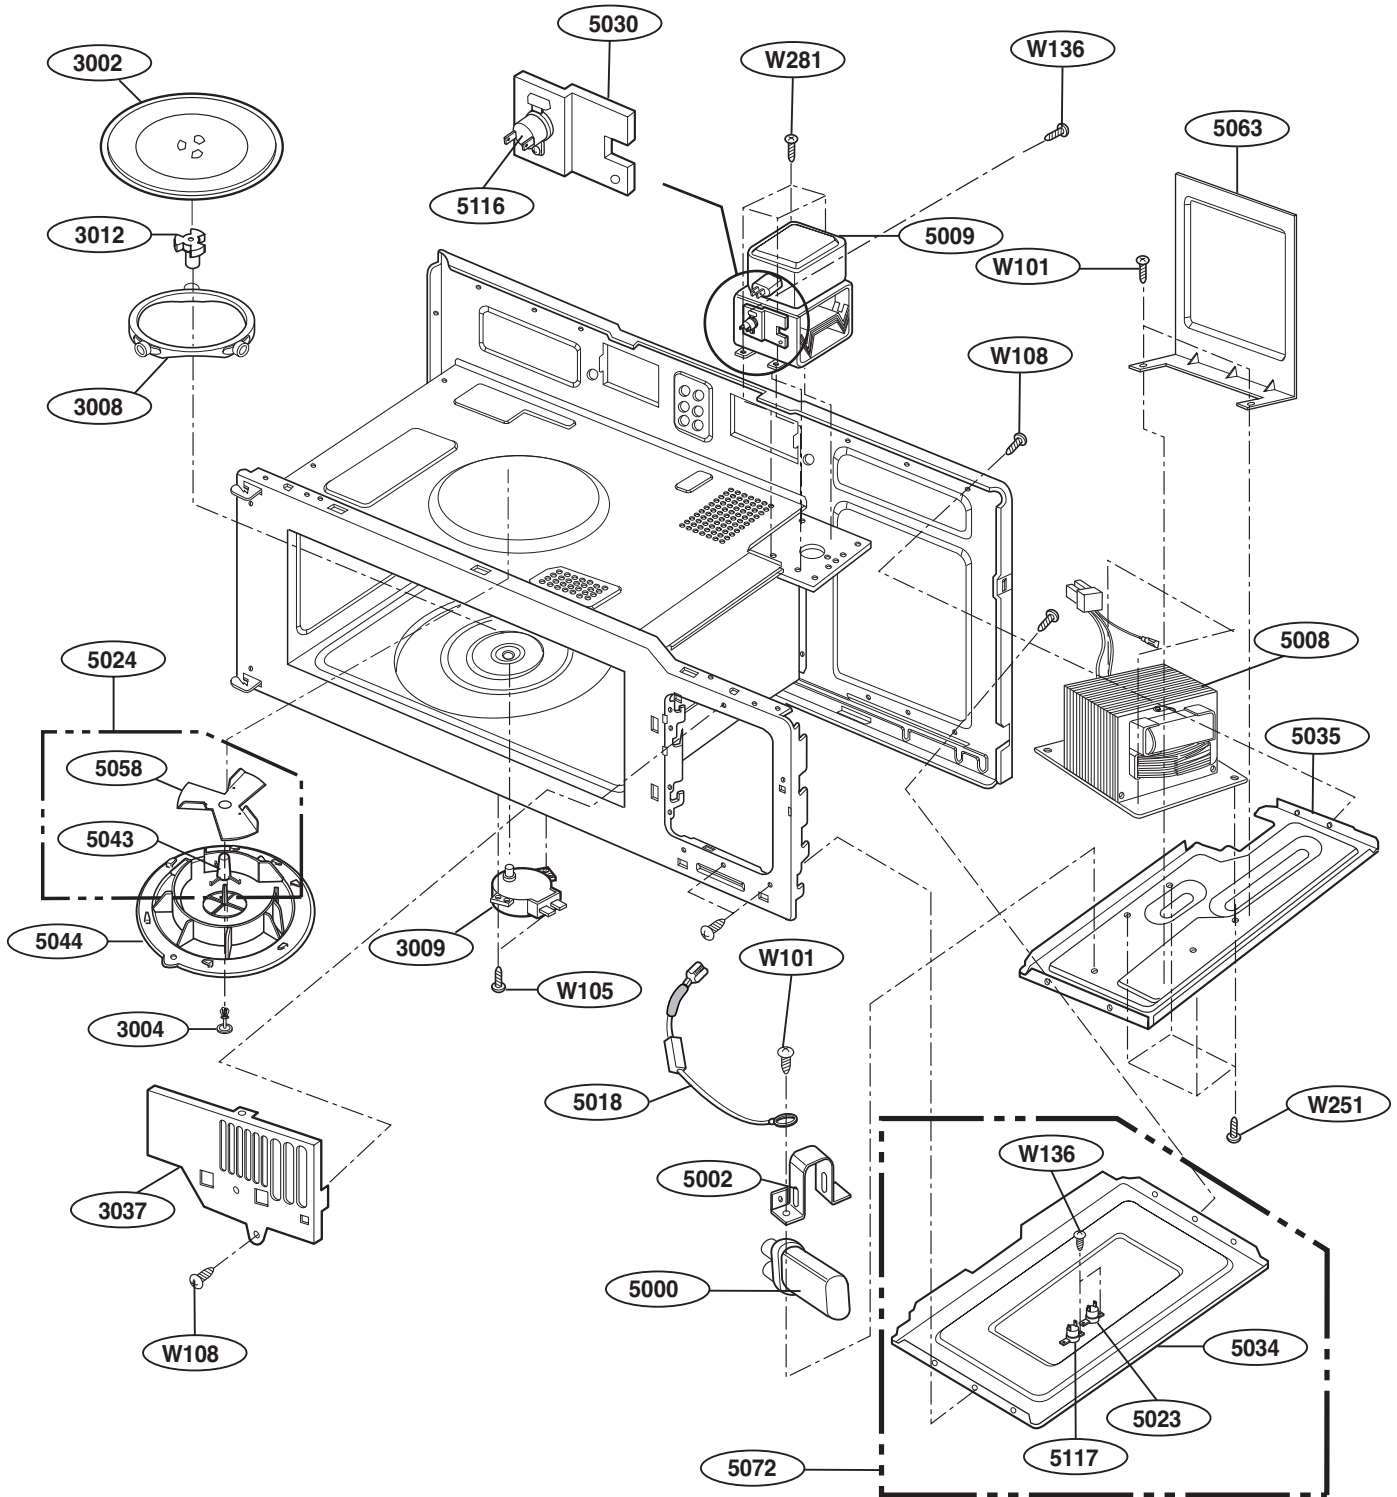

EXPLODED VIEW

DOOR PARTS(I)

For Model :
JVM1540DMWW
JVM1540DMBB
JVM1540DMCC
JNM1541DMWW
JNM1541DMBB
JNM1541DMCC
HVM1540DMWW
HVM1540DMBB

CONTROLLER PARTS(I)

For Model :
JVM1540DMWW
JVM1540DMBB
JVM1540DMCC
JNM1541DMWW
JNM1541DMBB
JNM1541DMCC
HVM1540DMWW
HVM1540DMBB

For Model:
JVM1540DMBB
JNM1541DMBB
HVM1540DMBB
W142

For Model:
JVM1540DMWW
JVM1540DMCC
JNM1541DMWW
JNM1541DMCC
HVM1540DMWW
W138

OVEN CAVITY PARTS

LATCH BOARD PARTS

INTERIOR PARTS (I)

INTERIOR PARTS (II)

INSTALLATION PARTS

- OWNERS MANUAL
- MFL1
- INSTALLATION MANUAL
- MFL3
- COOKING GUIDE LABEL
- MEZ1
- UPPER TEMPLATE
- MBM4
- WALL TEMPLATE
- MBM5