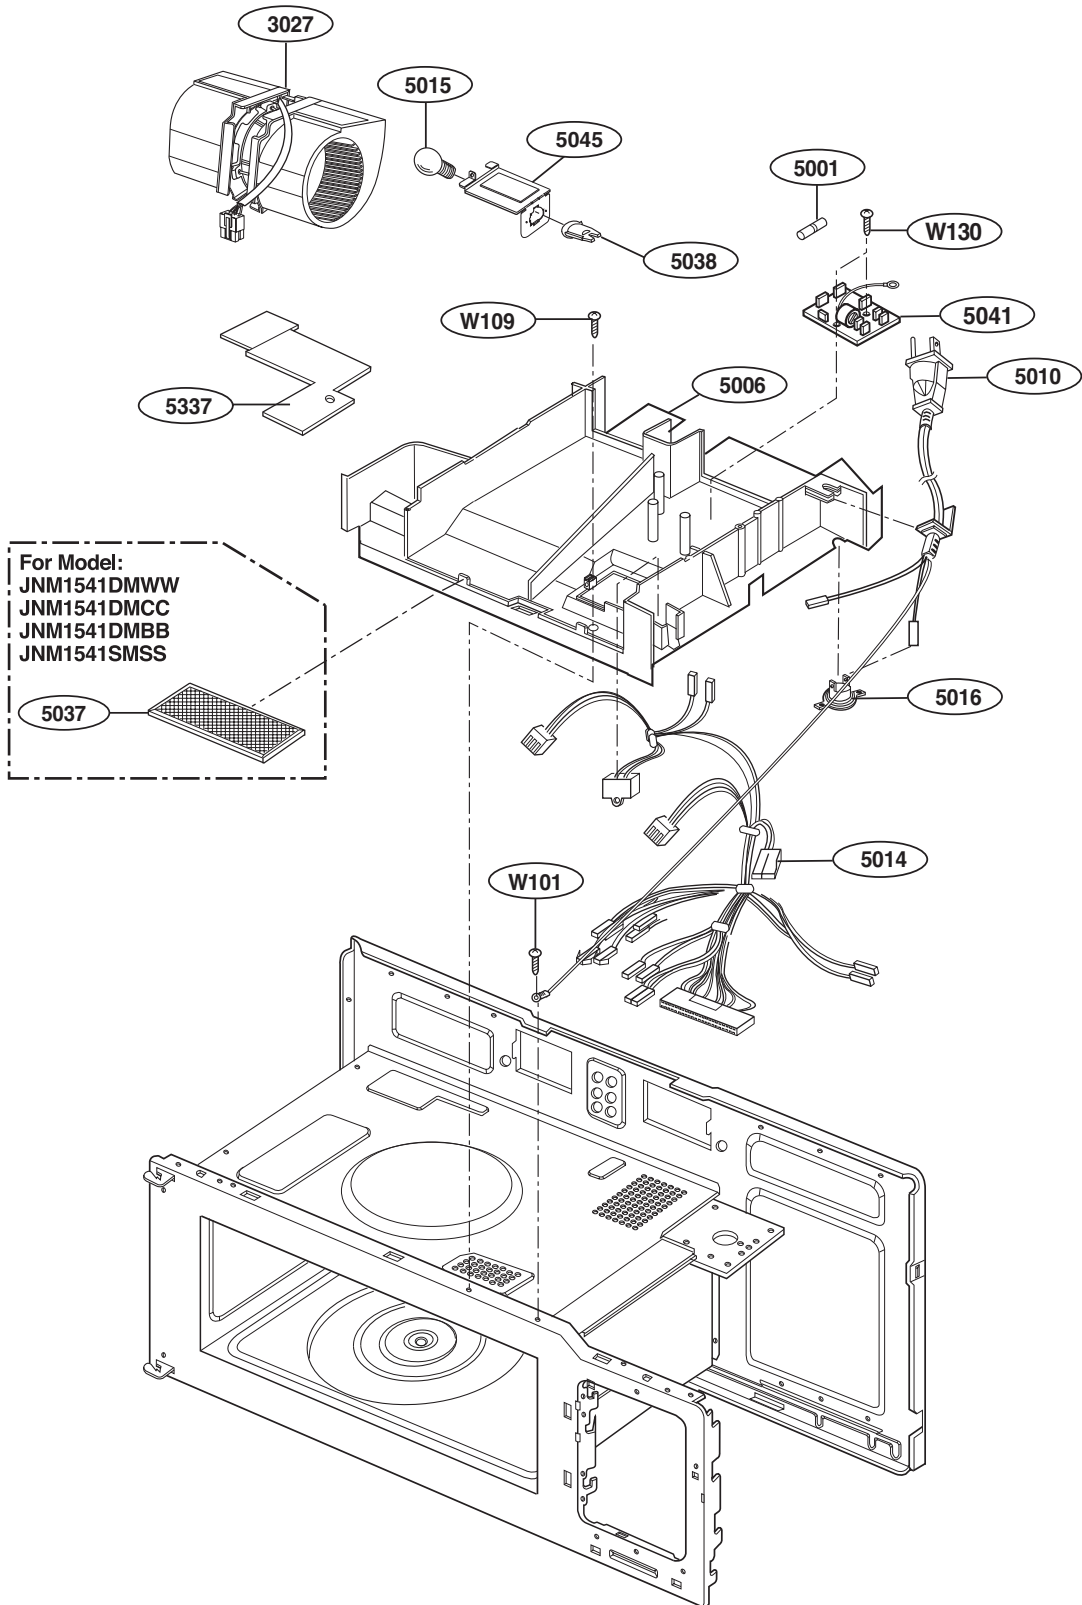

----- Manual continues below -----

EXPLODED VIEW

DOOR PARTS(I)

For Model :
JVM1540DMWW
JVM1540DMBB
JVM1540DMCC
JNM1541DMWW
JNM1541DMBB
JNM1541DMCC
HVM1540DMWW
HVM1540DMBB

P/No: MFL32357701

CONTROLLER PARTS(I)

W138

For Model:
JVM1540DMBB
JNM1541DMBB
HVM1540DMBB
JVM1540SMSS
JVM1540LMCS
JNM1541SMSS
HVM1540LMCS
HVM1540SMSS

W142

LATCH BOARD PARTS

INTERIOR PARTS (I)

INTERIOR PARTS (II)

INSTALLATION PARTS

For Model :
JVM1540MWW
JVM1540DMBB
JVM1540DMCC
JVM1540SMSS
JVM1540LMCS
HVM1540MWW
HVM1540DMBB
HVM1540LMCS
HVM1540SMSS