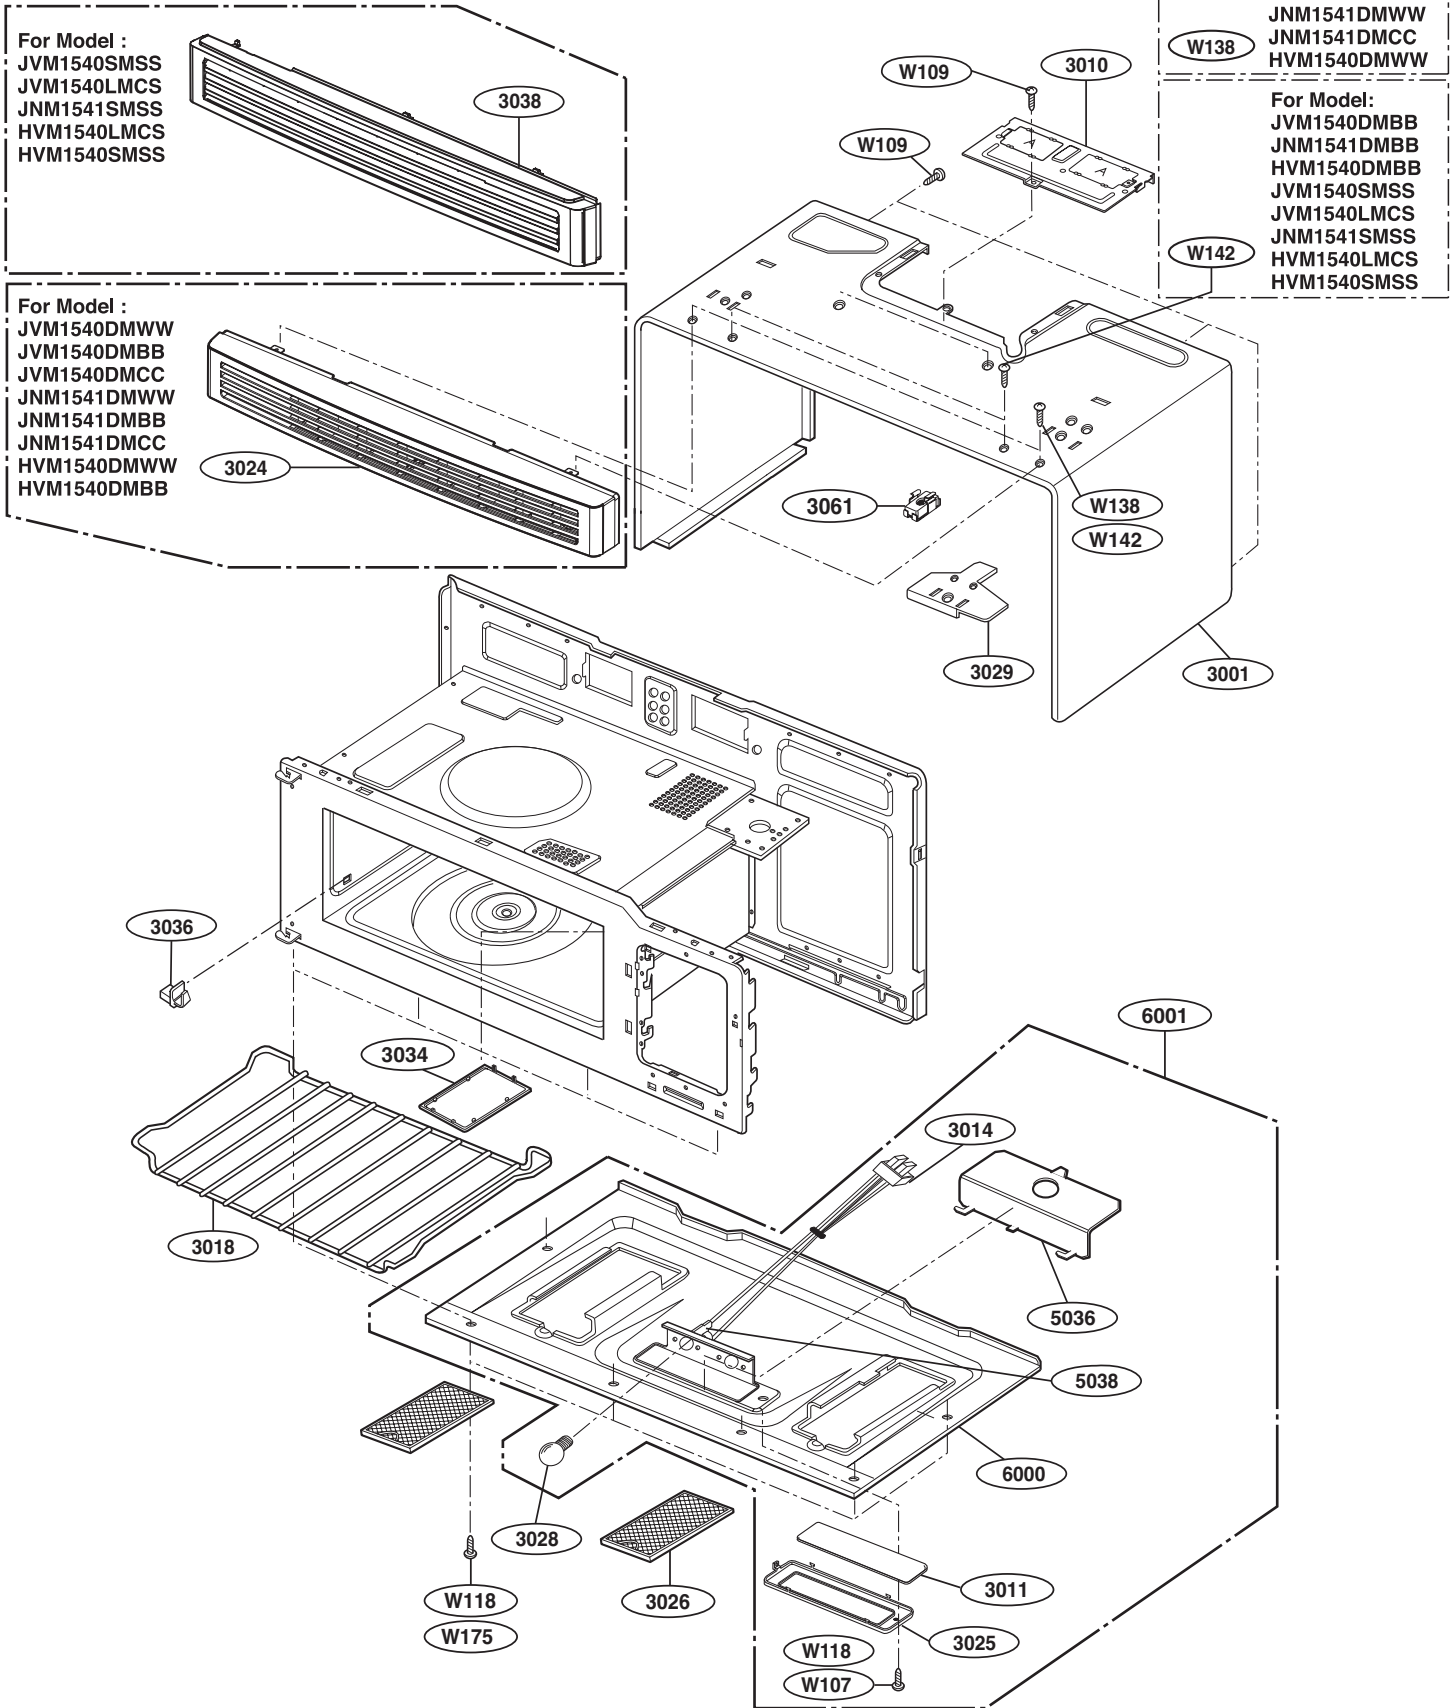

EXPLODED VIEW

DOOR PARTS(I)

For Model :
JVM1540DMWW
JVM1540DMBB
JVM1540DMCC
JNM1541DMWW
JNM1541DMBB
JNM1541DMCC
HVM1540DMWW
HVM1540DMBB

CONTROLLER PARTS(I)

For Model :
JVM1540DMWW
JVM1540DMBB
JVM1540DMCC
JNM1541DMWW
JNM1541DMBB
JNM1541DMCC
HVM1540DMWW
HVM1540DMBB

For Model:
JVM1540DMBB
JNM1541DMBB
HVM1540DMBB
W142

For Model:
JVM1540DMWW
JVM1540DMCC
JNM1541DMWW
JNM1541DMCC
HVM1540DMWW
W138

OVEN CAVITY PARTS

LATCH BOARD PARTS

INTERIOR PARTS (I)

INTERIOR PARTS (II)

INSTALLATION PARTS

- OWNERS MANUAL
- MFL1
- INSTALLATION MANUAL
- MFL3
- COOKING GUIDE LABEL
- MEZ1
- UPPER TEMPLATE
- MBM4
- WALL TEMPLATE
- MBM5