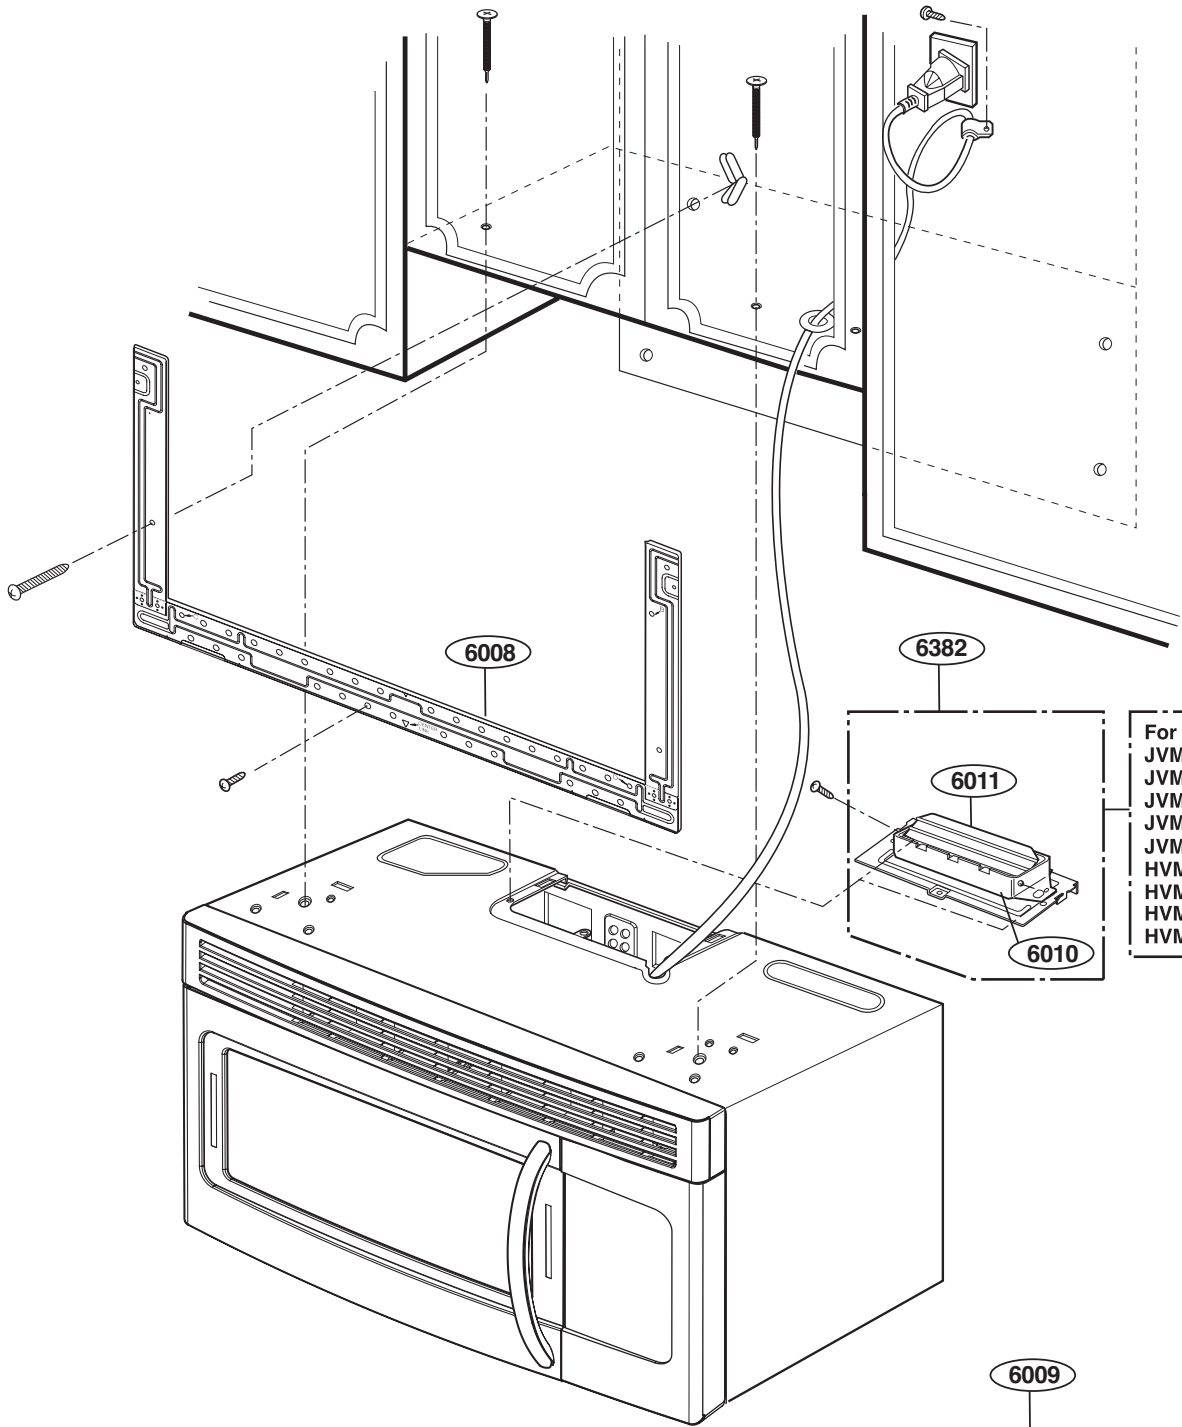

W138

For Model:
JVM1540DMBB
JNM1541DMBB
HVM1540DMBB
JVM1540SMSS
JVM1540LMCS
JNM1541SMSS
HVM1540LMCS
HVM1540SMSS

W142

LATCH BOARD PARTS

INTERIOR PARTS (I)

INTERIOR PARTS (II)

INSTALLATION PARTS

For Model :
JVM1540MWW
JVM1540DMBB
JVM1540DMCC
JVM1540SMSS
JVM1540LMCS
HVM1540MWW
HVM1540DMBB
HVM1540LMCS
HVM1540SMSS