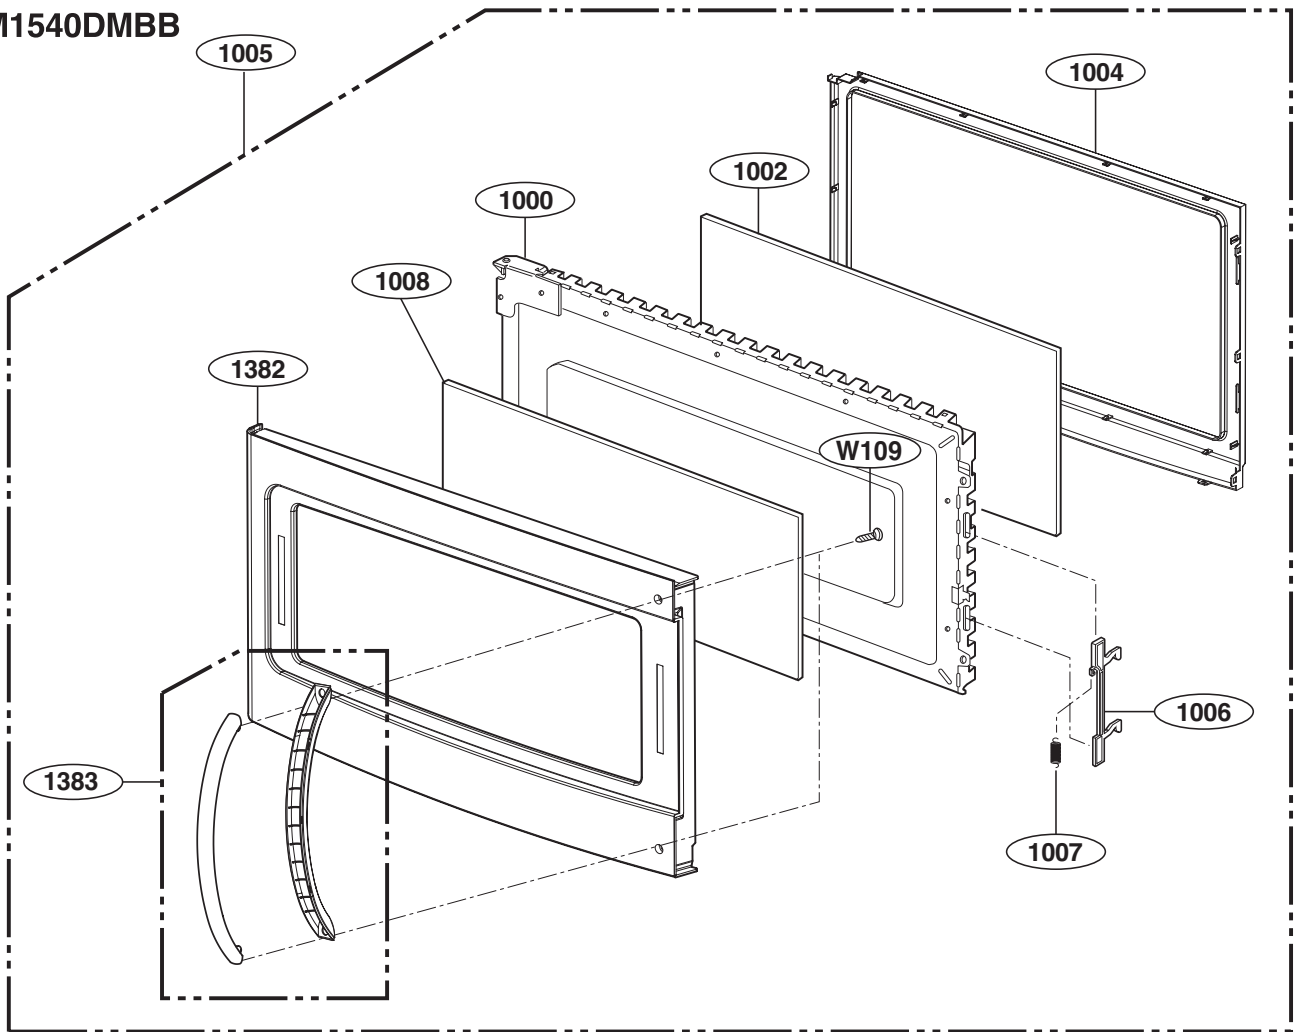

EXPLODED VIEW

DOOR PARTS(I)

For Model :
JVM1540DMWW
JVM1540DMBB
JVM1540DMCC
JNM1541DMWW
JNM1541DMBB
JNM1541DMCC
HVM1540DMWW
HVM1540DMBB

CONTROLLER PARTS(I)

For Model :
JVM1540DMWW
JVM1540DMBB
JVM1540DMCC
JNM1541DMWW
JNM1541DMBB
JNM1541DMCC
HVM1540DMWW
HVM1540DMBB

For Model:
JVM1540DMBB
JNM1541DMBB
HVM1540DMBB
W142

For Model:
JVM1540DMWW
JVM1540DMCC
JNM1541DMWW
JNM1541DMCC
HVM1540DMWW
W138

OVEN CAVITY PARTS

LATCH BOARD PARTS

INTERIOR PARTS (I)

INTERIOR PARTS (II)

INSTALLATION PARTS