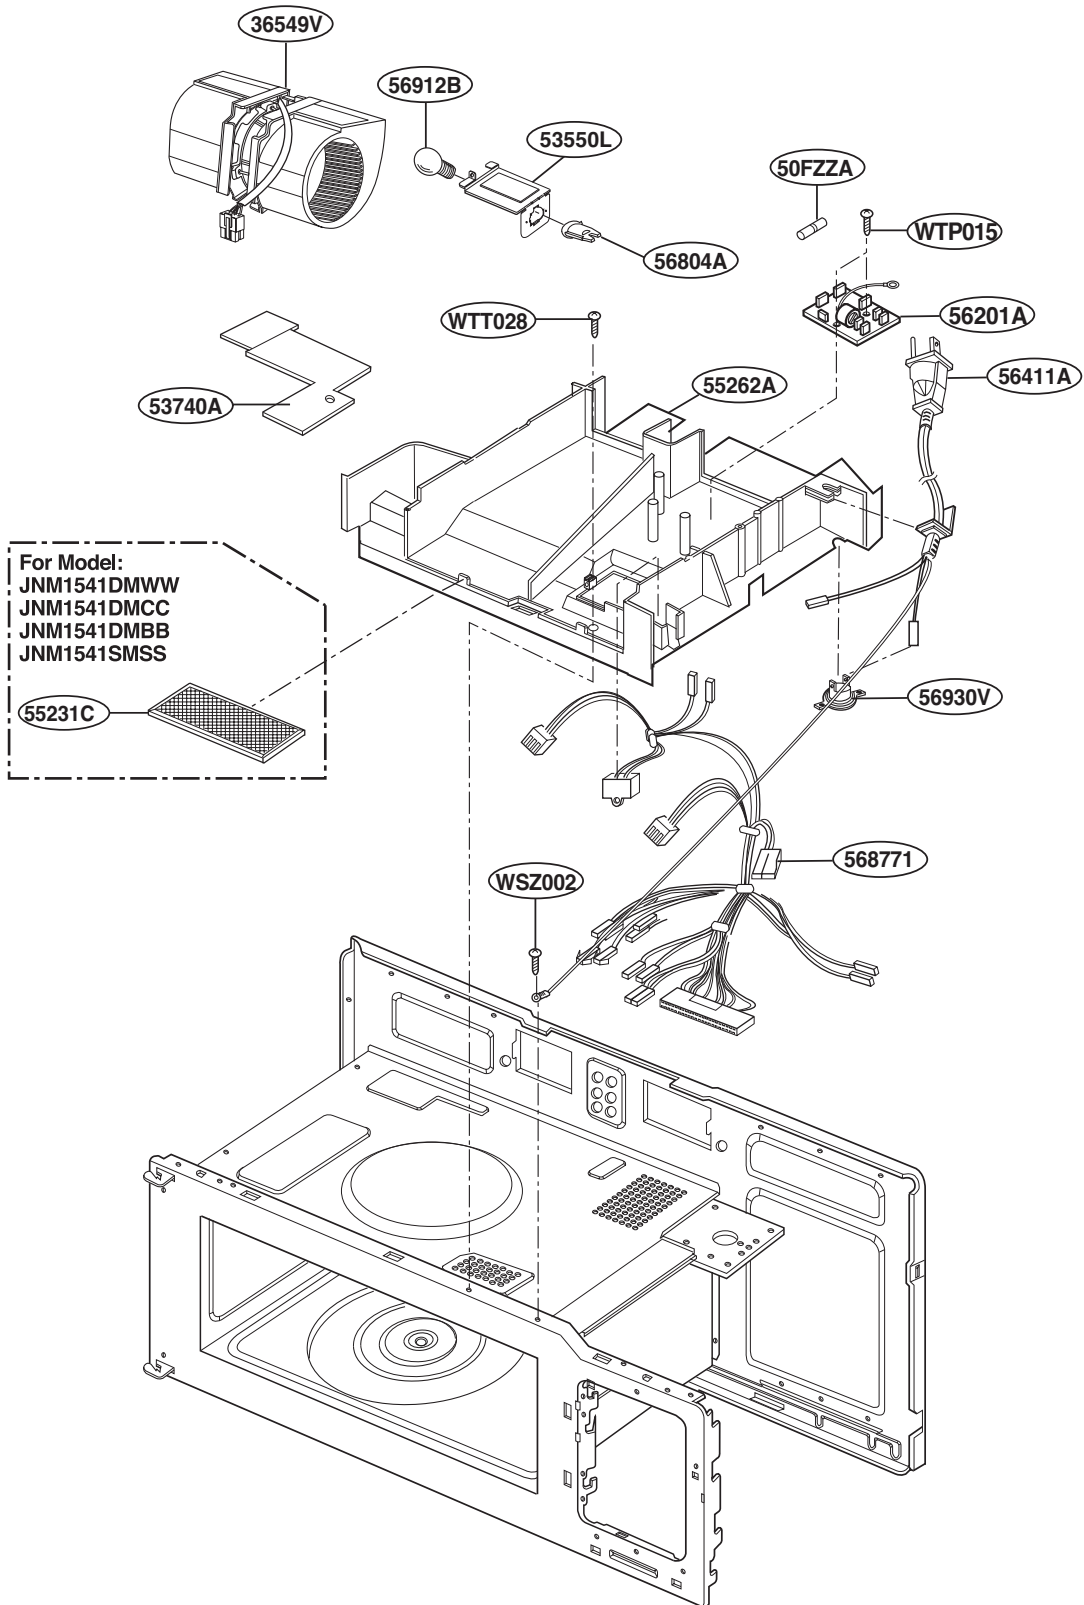

For Model:
JVM1540DMWW
JVM1540DMCC
JNM1541DMWW
JNM1541DMCC
HVM1540DMWW

WTT029

For Model:
JVM1540DMBB
JNM1541DMBB
HVM1540DMBB
JVM1540SMSS
JVM1540LMCS
JNM1541SMSS
HVM1540LMCS
HVM1540SMSS

WTT027

LATCH BOARD PARTS

INTERIOR PARTS (I)

INTERIOR PARTS (II)

INSTALLATION PARTS

- OWNERS MANUAL *01
- INSTALLATION MANUAL *04
- COOKING GUIDE LABEL *05
- TEMPLATE *06