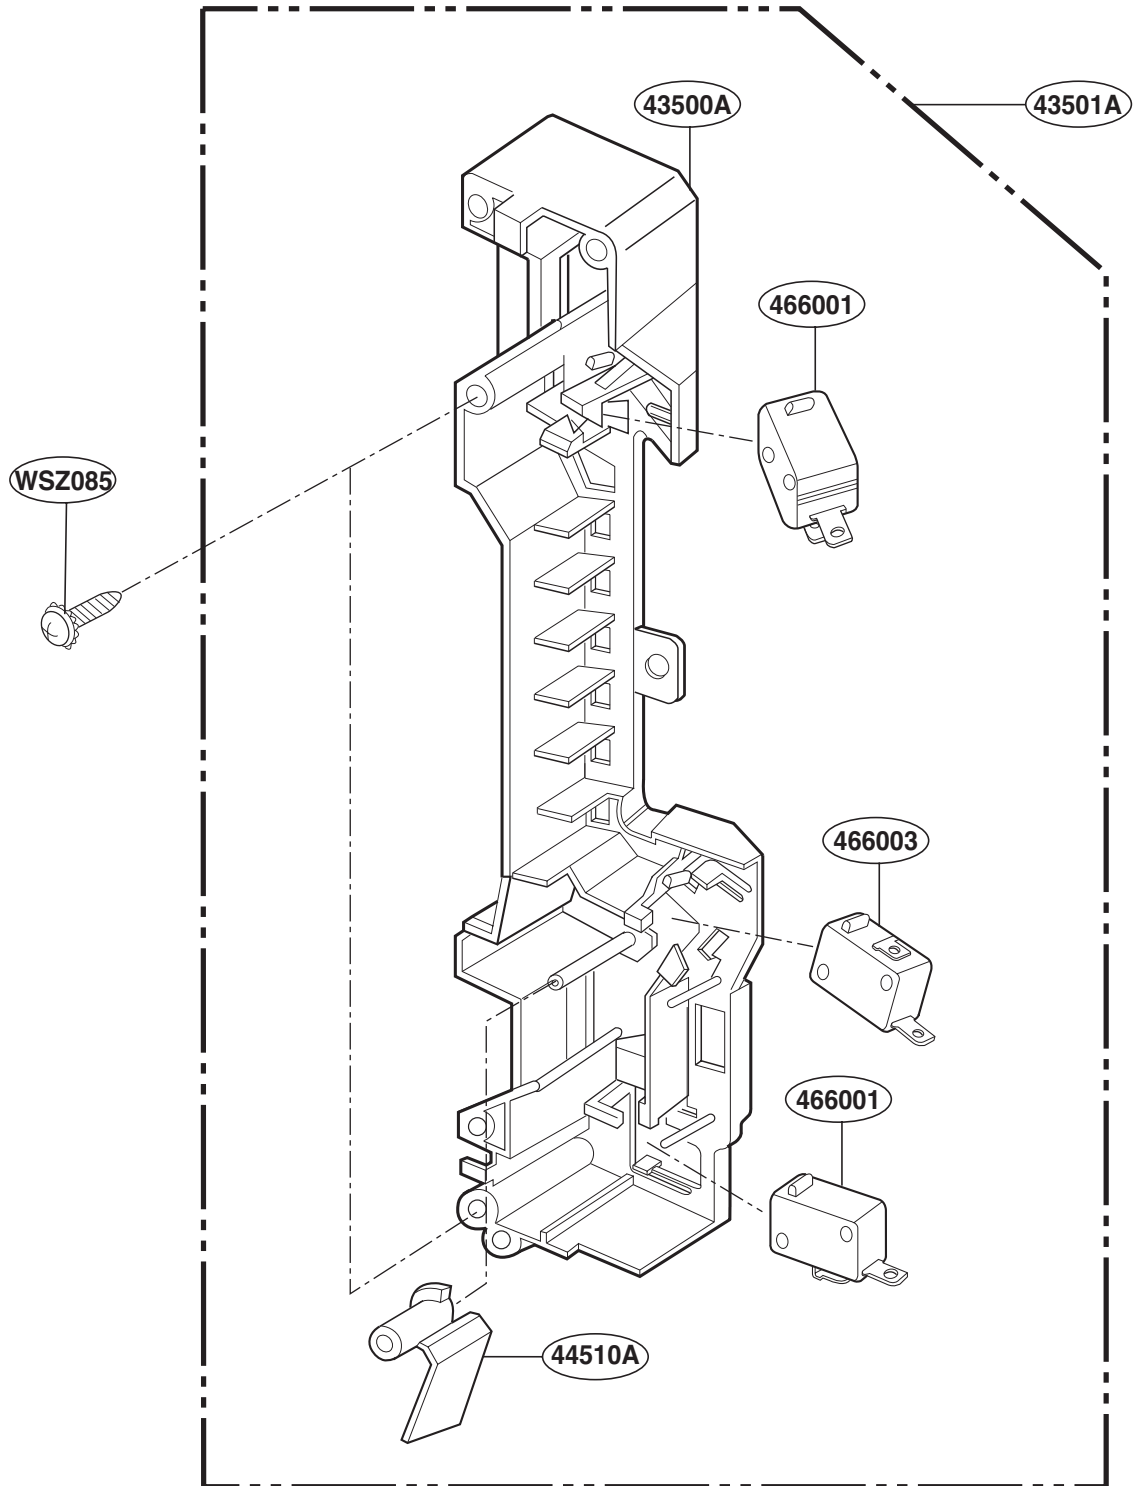

For Model:
JVM1540DMWW
JVM1540DMCC
JNM1541DMWW
JNM1541DMCC
HVM1540DMWW

WTT029

For Model:
JVM1540DMBB
JNM1541DMBB
HVM1540DMBB
JVM1540SMSS
JVM1540LMCS
JNM1541SMSS
HVM1540LMCS
HVM1540SMSS

WTT027

LATCH BOARD PARTS

INTERIOR PARTS (I)

INTERIOR PARTS (II)

INSTALLATION PARTS

- OWNERS MANUAL *01
- INSTALLATION MANUAL *04
- COOKING GUIDE LABEL *05
- TEMPLATE *06