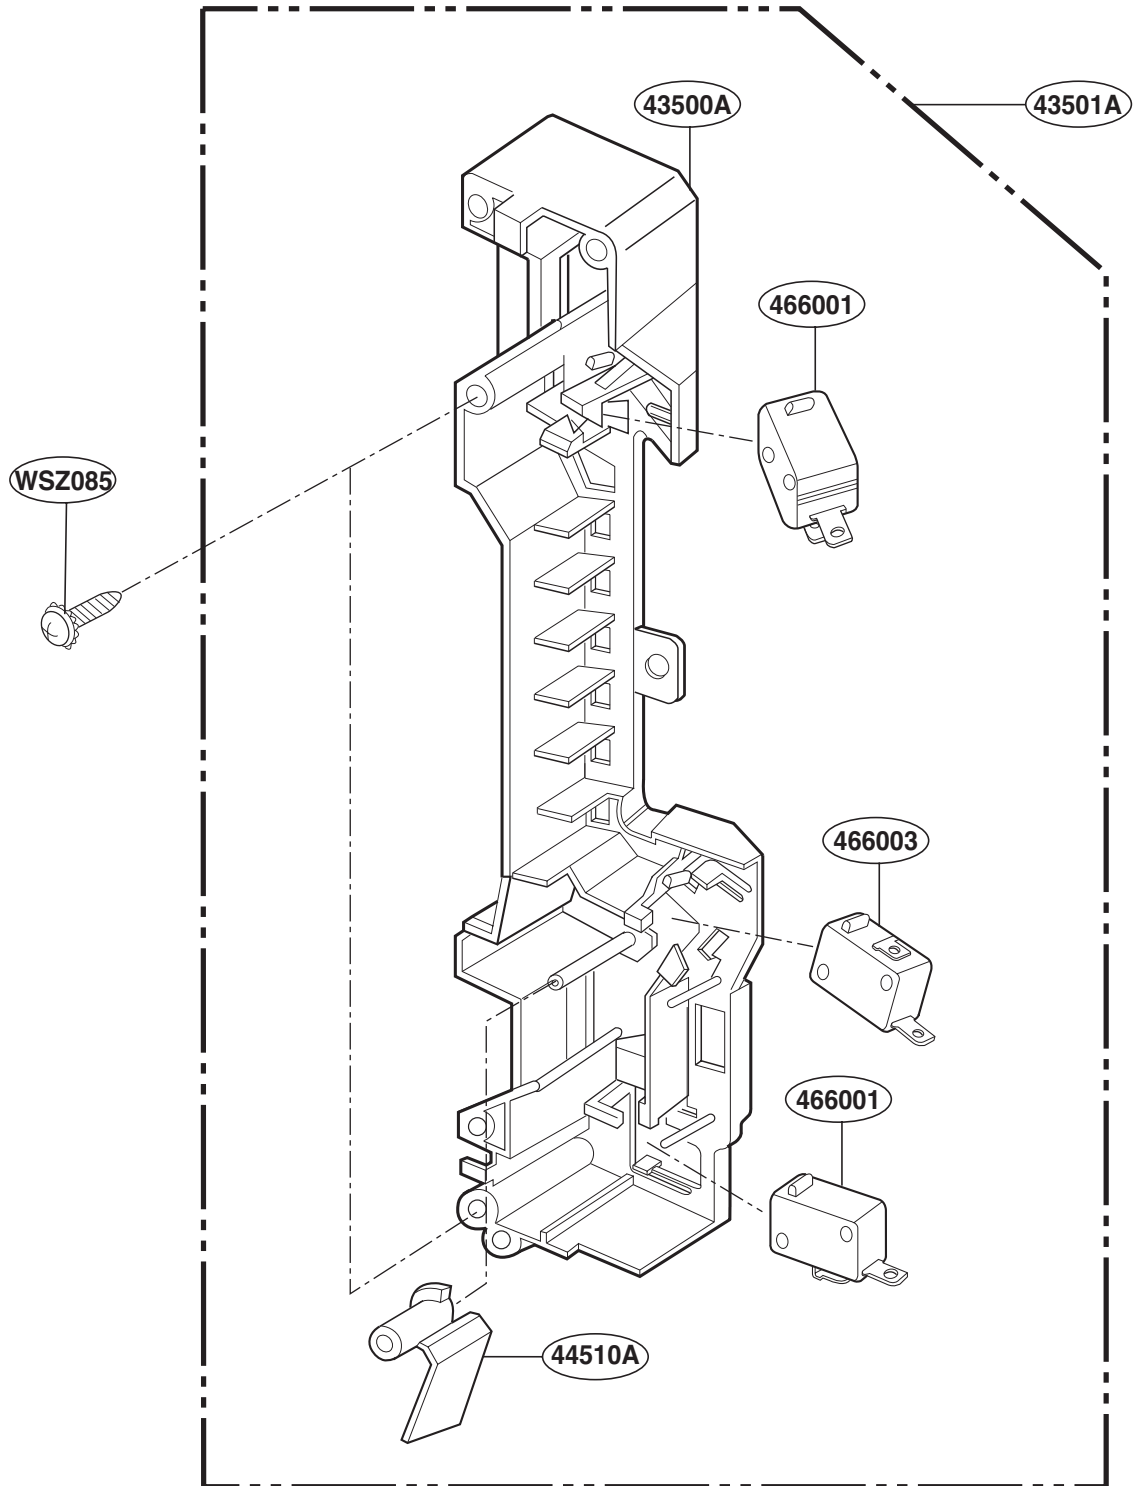

34810T

LATCH BOARD PARTS

INTERIOR PARTS (I)

INTERIOR PARTS (II)

INSTALLATION PARTS

For Model :
 JVM1540MWW
 JVM1540DMBB
 JVM1540DMCC
 JVM1540SMSS
 JVM1540LMCS
 HVM1540MWW
 HVM1540DMBB
 HVM1540LMCS
 HVM1540SMSS