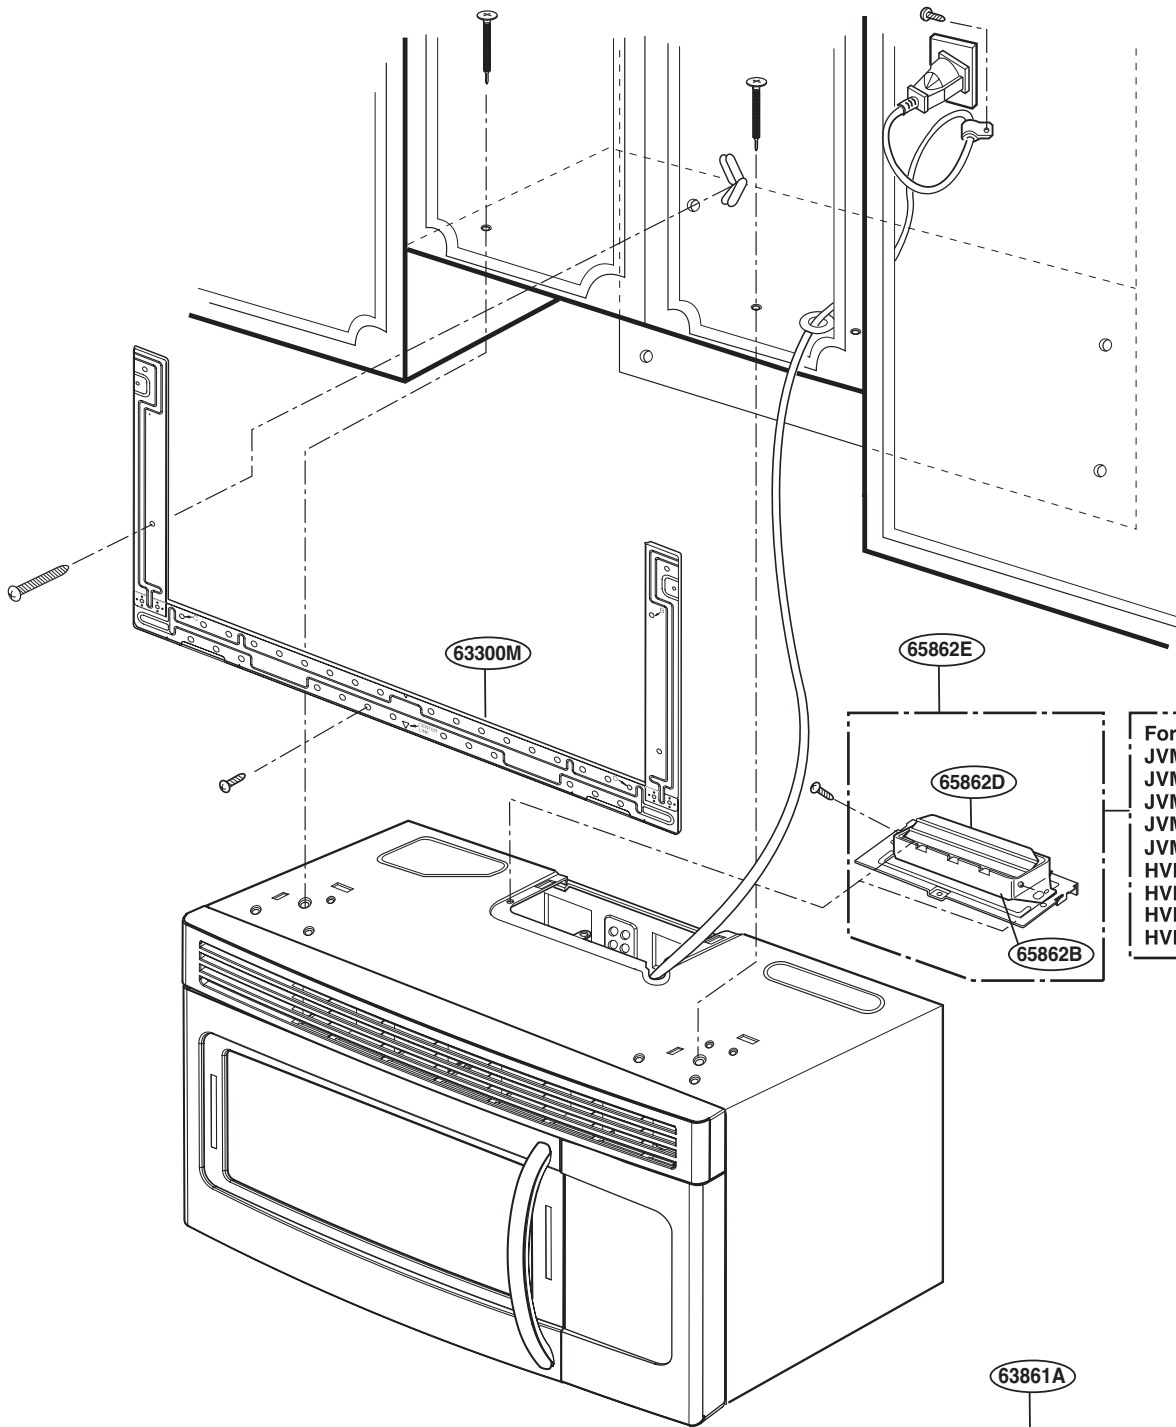

34810T

LATCH BOARD PARTS

INTERIOR PARTS (I)

INTERIOR PARTS (II)

INSTALLATION PARTS

For Model :
 JVM1540MWW
 JVM1540DMBB
 JVM1540DMCC
 JVM1540SMSS
 JVM1540LMCS
 HVM1540MWW
 HVM1540DMBB
 HVM1540LMCS
 HVM1540SMSS