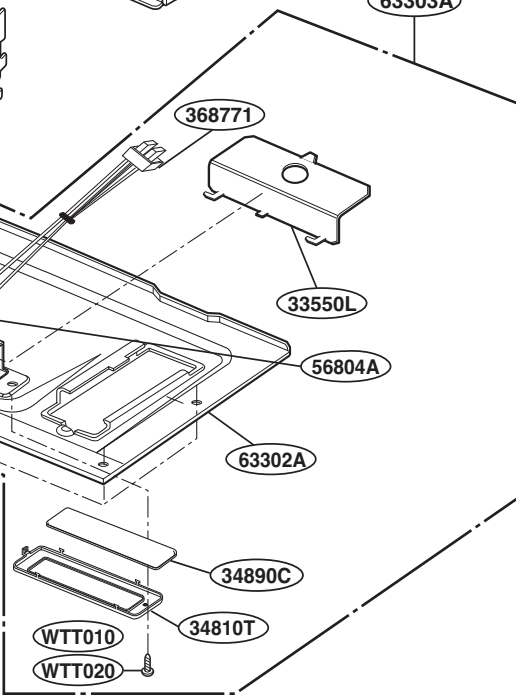

368771

33550L

56804A

63302A

36912C

35230A

WTT010

WTT047

WTT010

WTT020

34890C

34810T