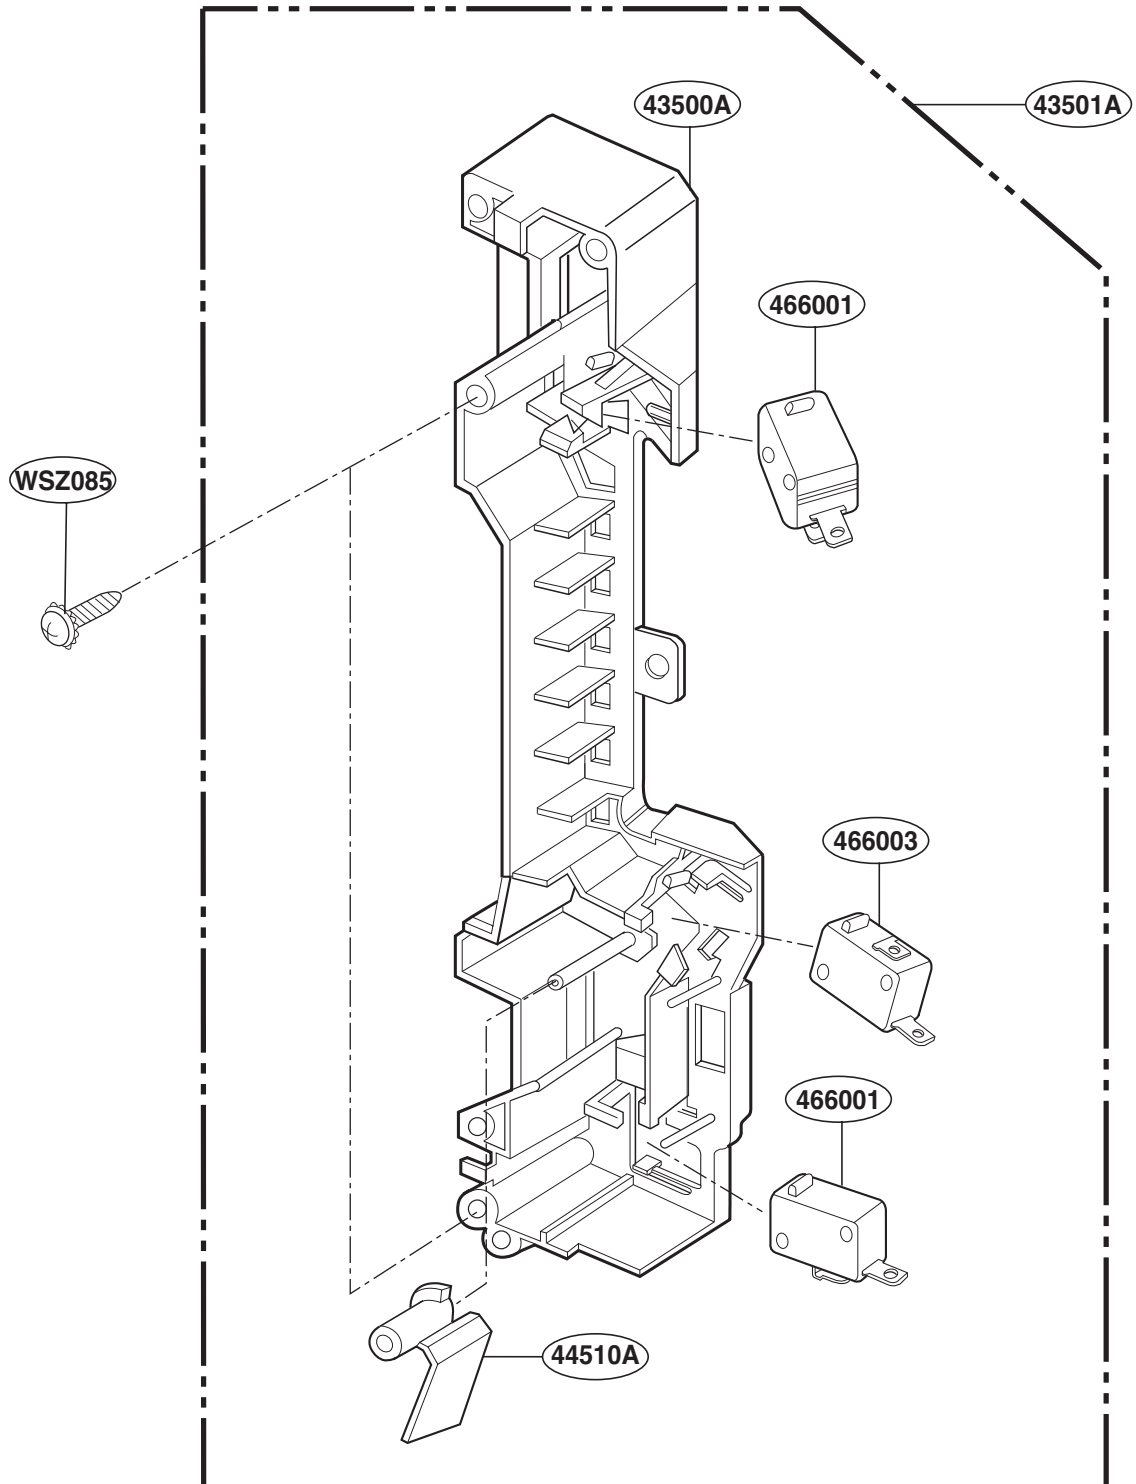

35230A

WTT010

WTT047

34890C

WTT010

WTT020

34810T

LATCH BOARD PARTS

INTERIOR PARTS (I)

INTERIOR PARTS (II)

INSTALLATION PARTS

For Model :
JVM1540MWW
JVM1540DMBB
JVM1540DMCC
JVM1540SMSS
JVM1540LMCS
HVM1540MWW
HVM1540DMBB
HVM1540LMCS
HVM1540SMSS

- OWNERS MANUAL *01
- INSTALLATION MANUAL *04
- COOKING GUIDE LABEL *05
- TEMPLATE *06