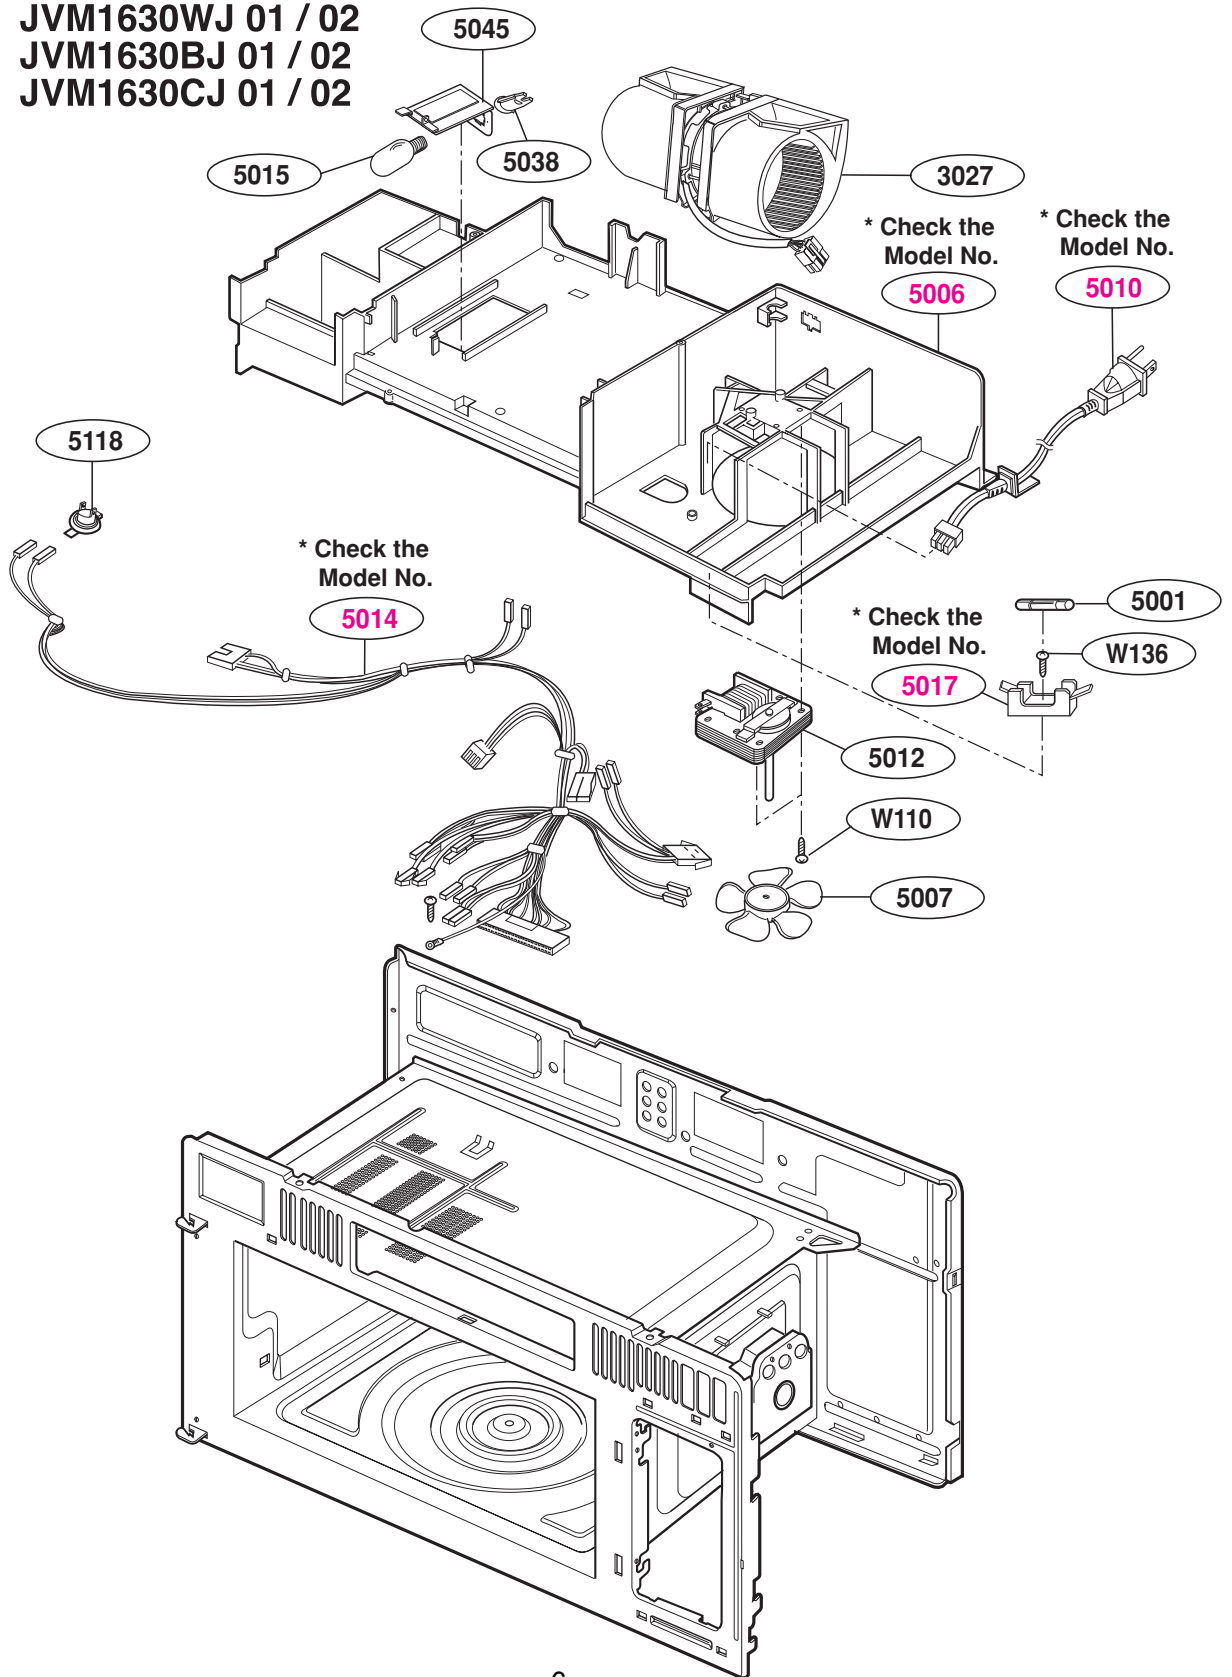

----- Manual continues below -----

EXPLODED VIEW

JVM1630

DOOR PARTS

9382

HARDWARE BAG

P/No: 3828W5S5157

CONTROLLER PARTS

OVEN CAVITY PARTS

LATCH BOARD PARTS

INTERIOR PARTS (I)

INTERIOR PARTS (II - I)

Model: JVM1630WH 003
JVM1630BH 003
JVM1630CH 003
JVM1630WJ 01 / 02
JVM1630BJ 01 / 02
JVM1630CJ 01 / 02

Check the rating label of **Model** and order SVC parts according to the **Model No.**

INSTALLATION PARTS