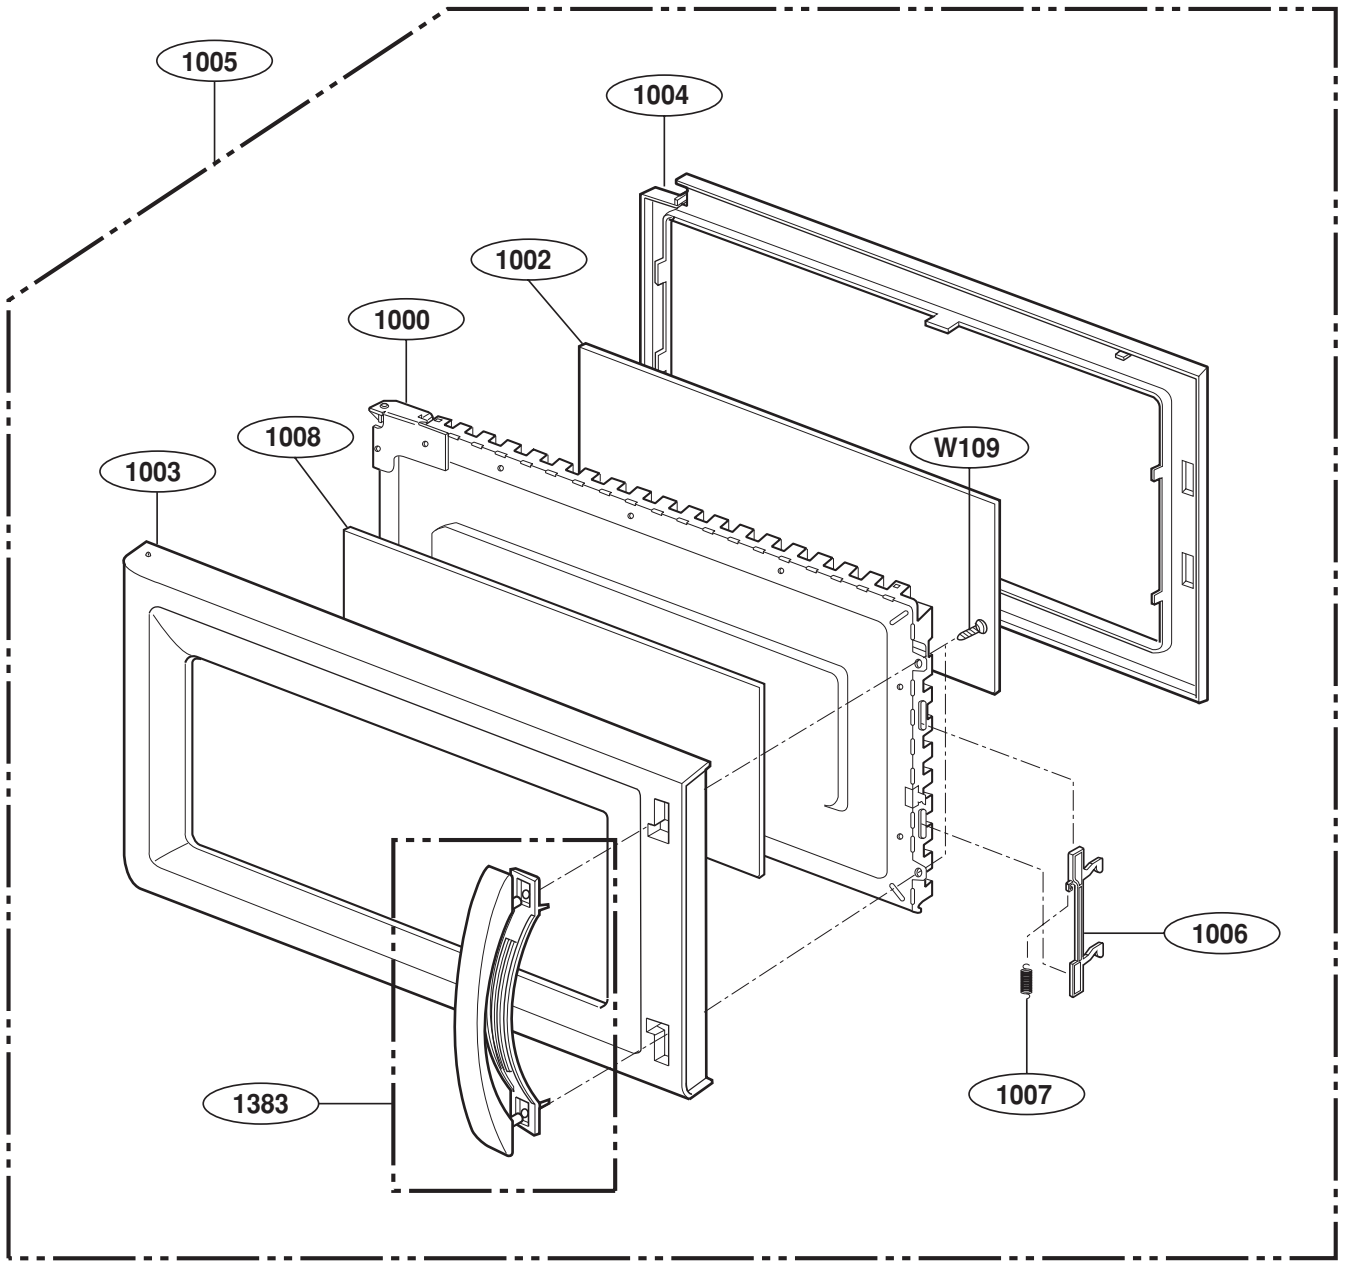

----- Manual continues below -----

EXPLODED VIEW

JVM1630

DOOR PARTS

9382

HARDWARE BAG

P/No: 3828W5S5157

CONTROLLER PARTS

OVEN CAVITY PARTS

LATCH BOARD PARTS

INTERIOR PARTS (I)

INTERIOR PARTS (II - I)

Model: JVM1630WH 003
JVM1630BH 003
JVM1630CH 003
JVM1630WJ 01 / 02
JVM1630BJ 01 / 02
JVM1630CJ 01 / 02

Check the rating label of **Model** and order SVC parts according to the **Model No.**

INSTALLATION PARTS