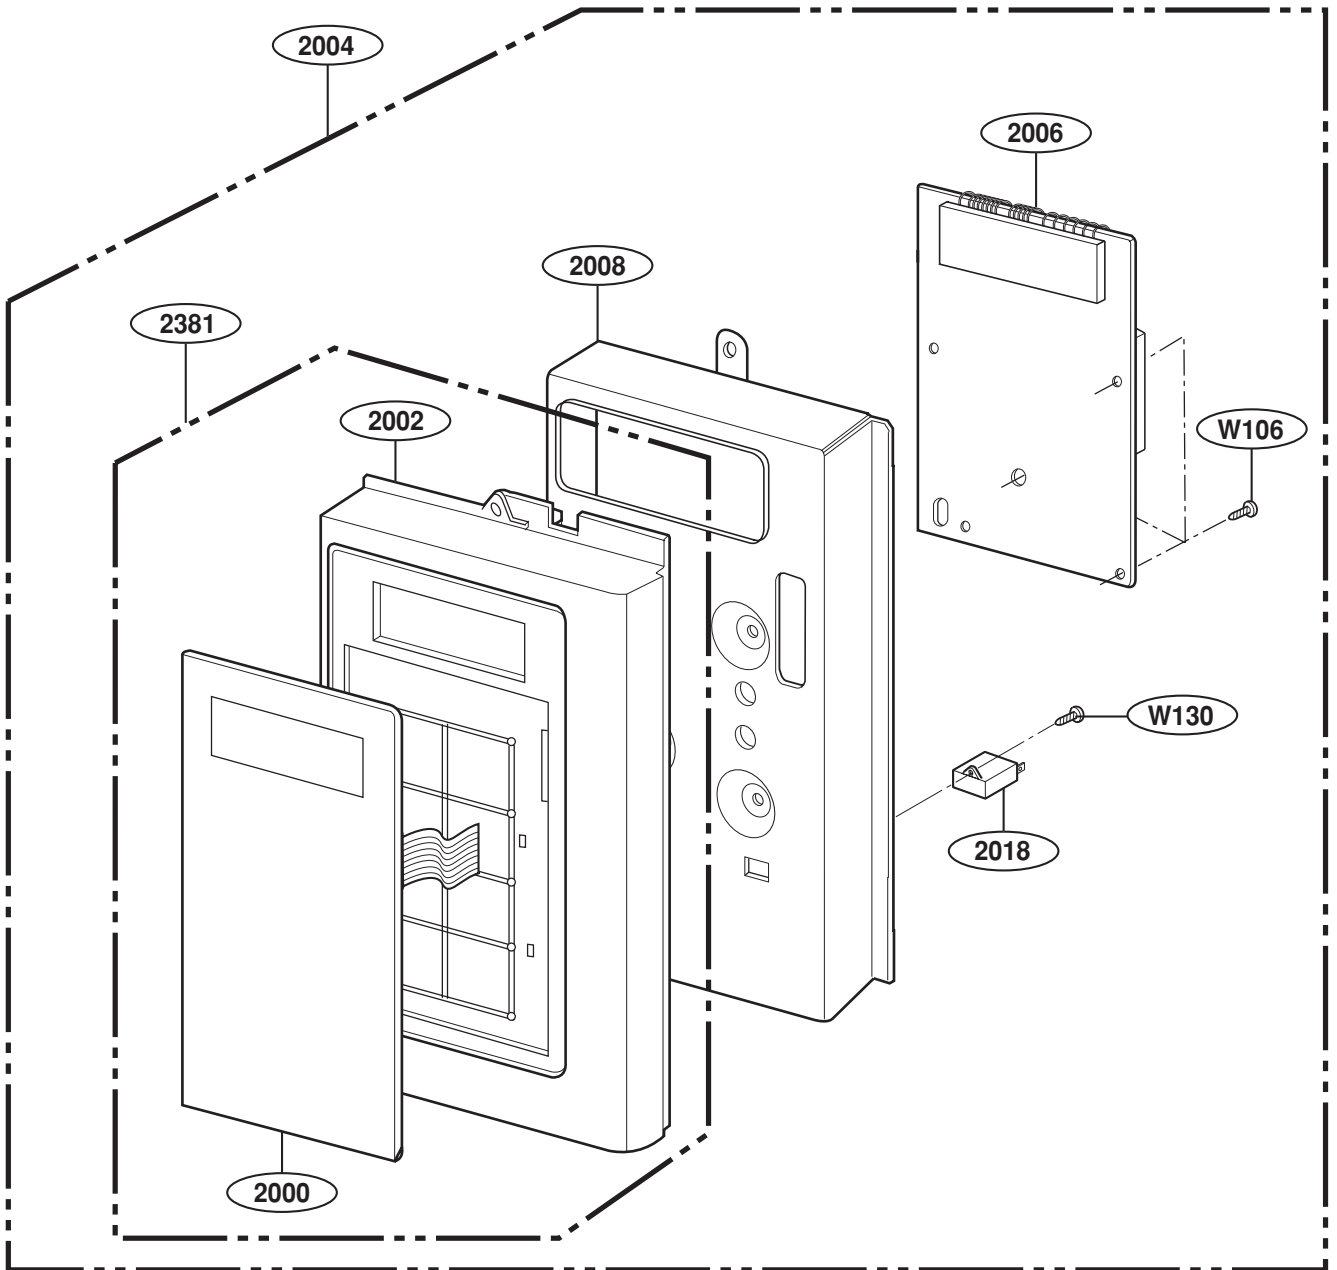

----- Manual continues below -----

EXPLODED VIEW

JVM1630

DOOR PARTS

9382

HARDWARE BAG

P/No: 3828W5S5157

CONTROLLER PARTS

OVEN CAVITY PARTS

LATCH BOARD PARTS

INTERIOR PARTS (I)

INTERIOR PARTS (II - I)

Model: JVM1630WH 003
JVM1630BH 003
JVM1630CH 003
JVM1630WJ 01 / 02
JVM1630BJ 01 / 02
JVM1630CJ 01 / 02

Check the rating label of **Model** and order SVC parts according to the **Model No.**