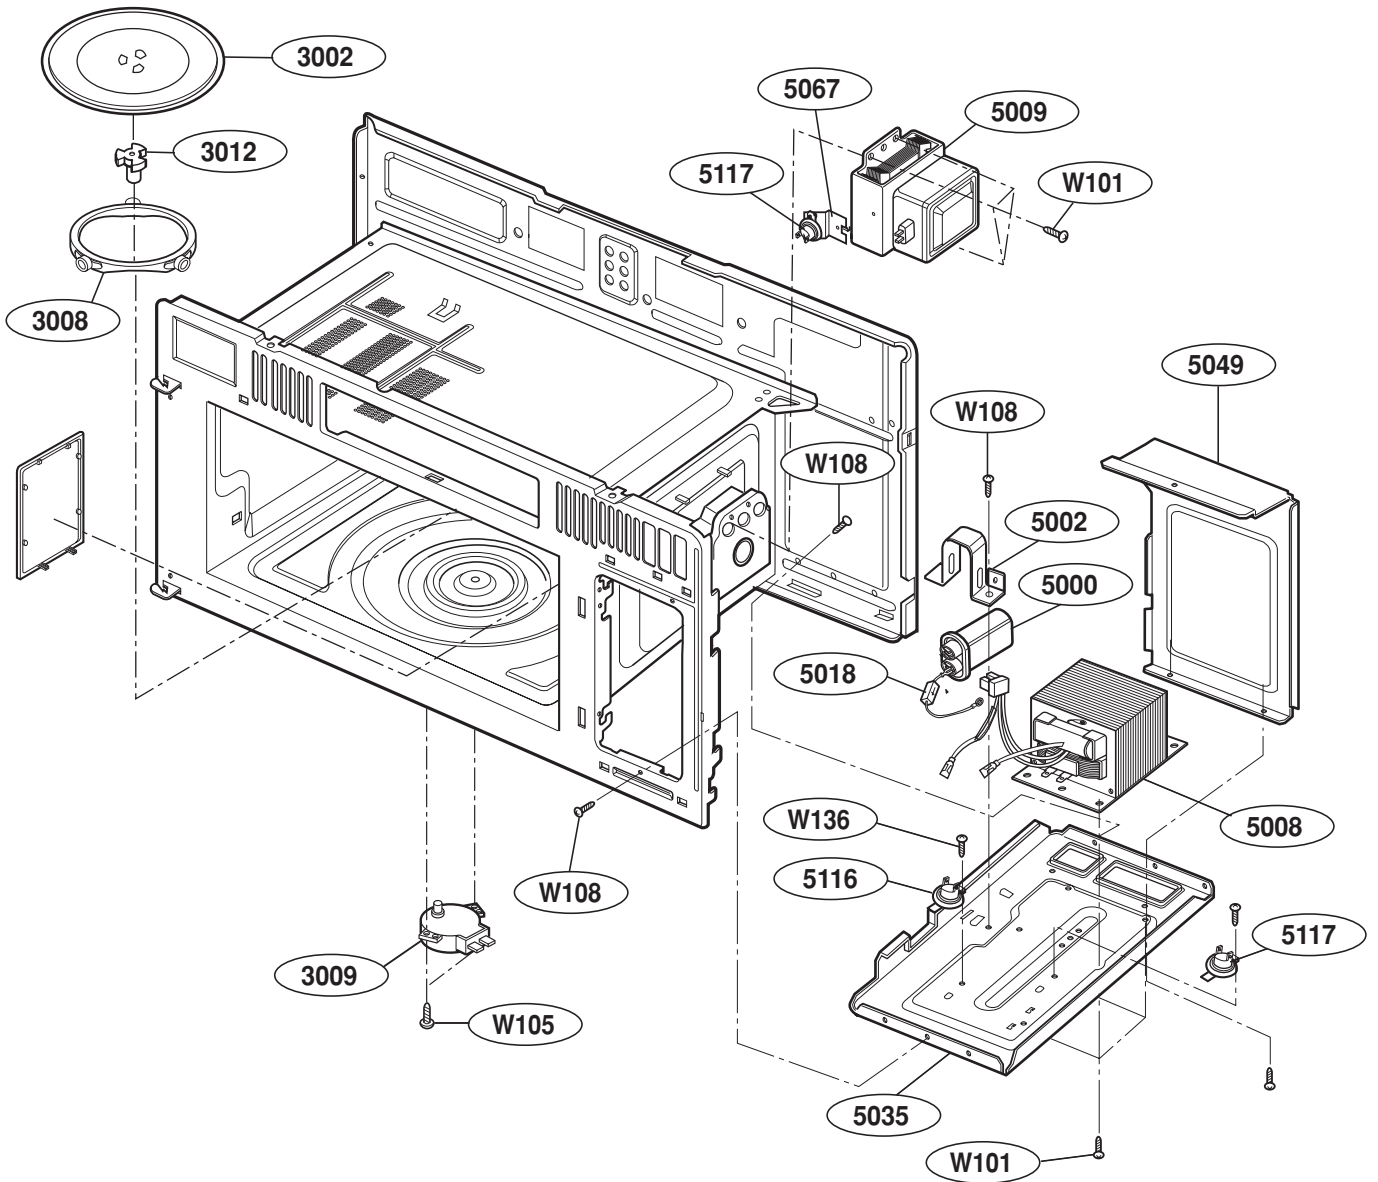

----- Manual continues below -----

EXPLODED VIEW

JVM1630

DOOR PARTS

9382

HARDWARE BAG

P/No: 3828W5S5157

CONTROLLER PARTS

OVEN CAVITY PARTS

LATCH BOARD PARTS

INTERIOR PARTS (I)

INTERIOR PARTS (II - I)

Model: JVM1630WH 003
JVM1630BH 003
JVM1630CH 003
JVM1630WJ 01 / 02
JVM1630BJ 01 / 02
JVM1630CJ 01 / 02

Check the rating label of **Model** and order SVC parts according to the **Model No.**

INSTALLATION PARTS