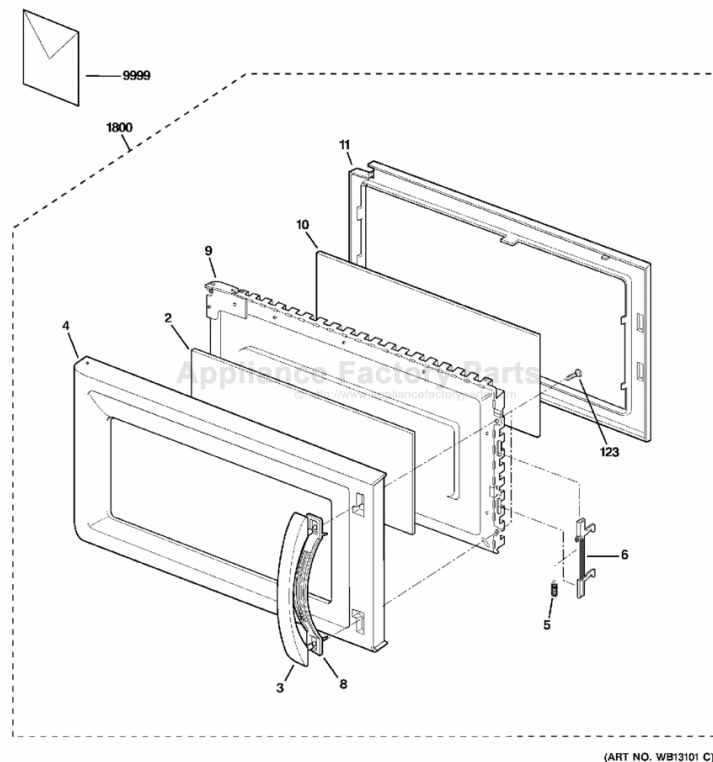

[Find Your GE Microwave Parts - Select From 3055 Models](#)

----- Manual continues below -----