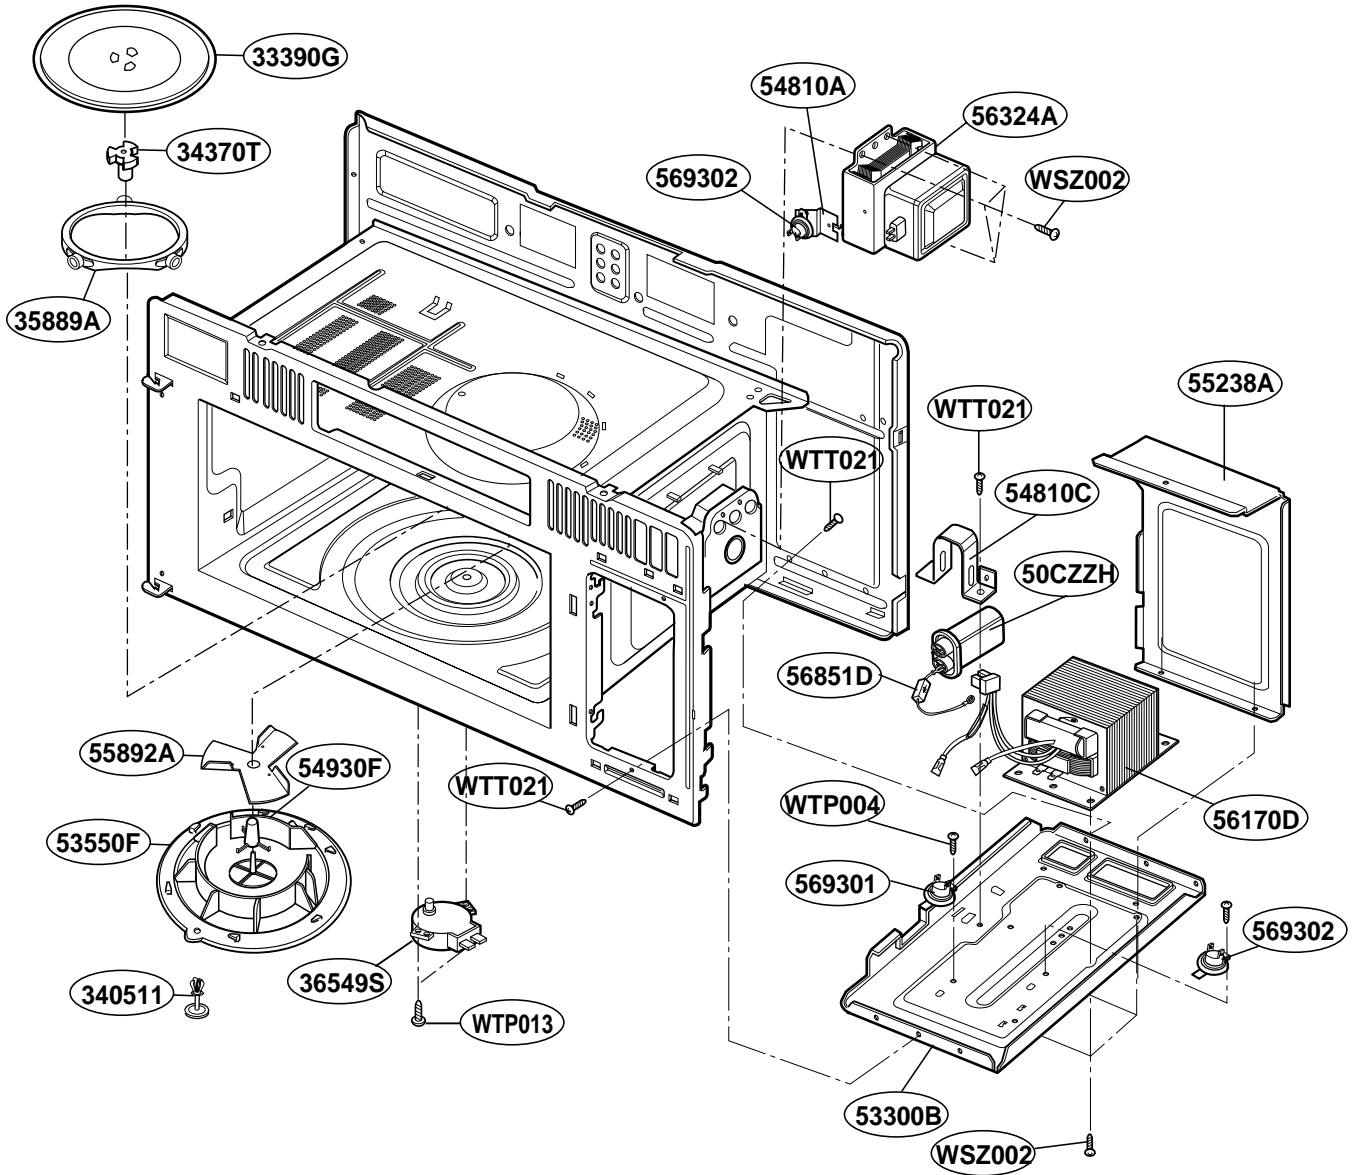

EXPLODED VIEW

Model : JVM1650WH 05
JVM1650BH 05
JVM1650CH 05
JVM1650SH 05

DOOR PARTS

9383EA

P/No.: 3828W5S5276

CONTROLLER PARTS

OVEN CAVITY PARTS

LATCH BOARD PARTS

INTERIOR PARTS (I)

INTERIOR PARTS (II)

INSTALLATION PARTS

OWNERS
MANUAL

*01

INSTALLATION
MANUAL

*04

COOKING
GUIDE
LABEL