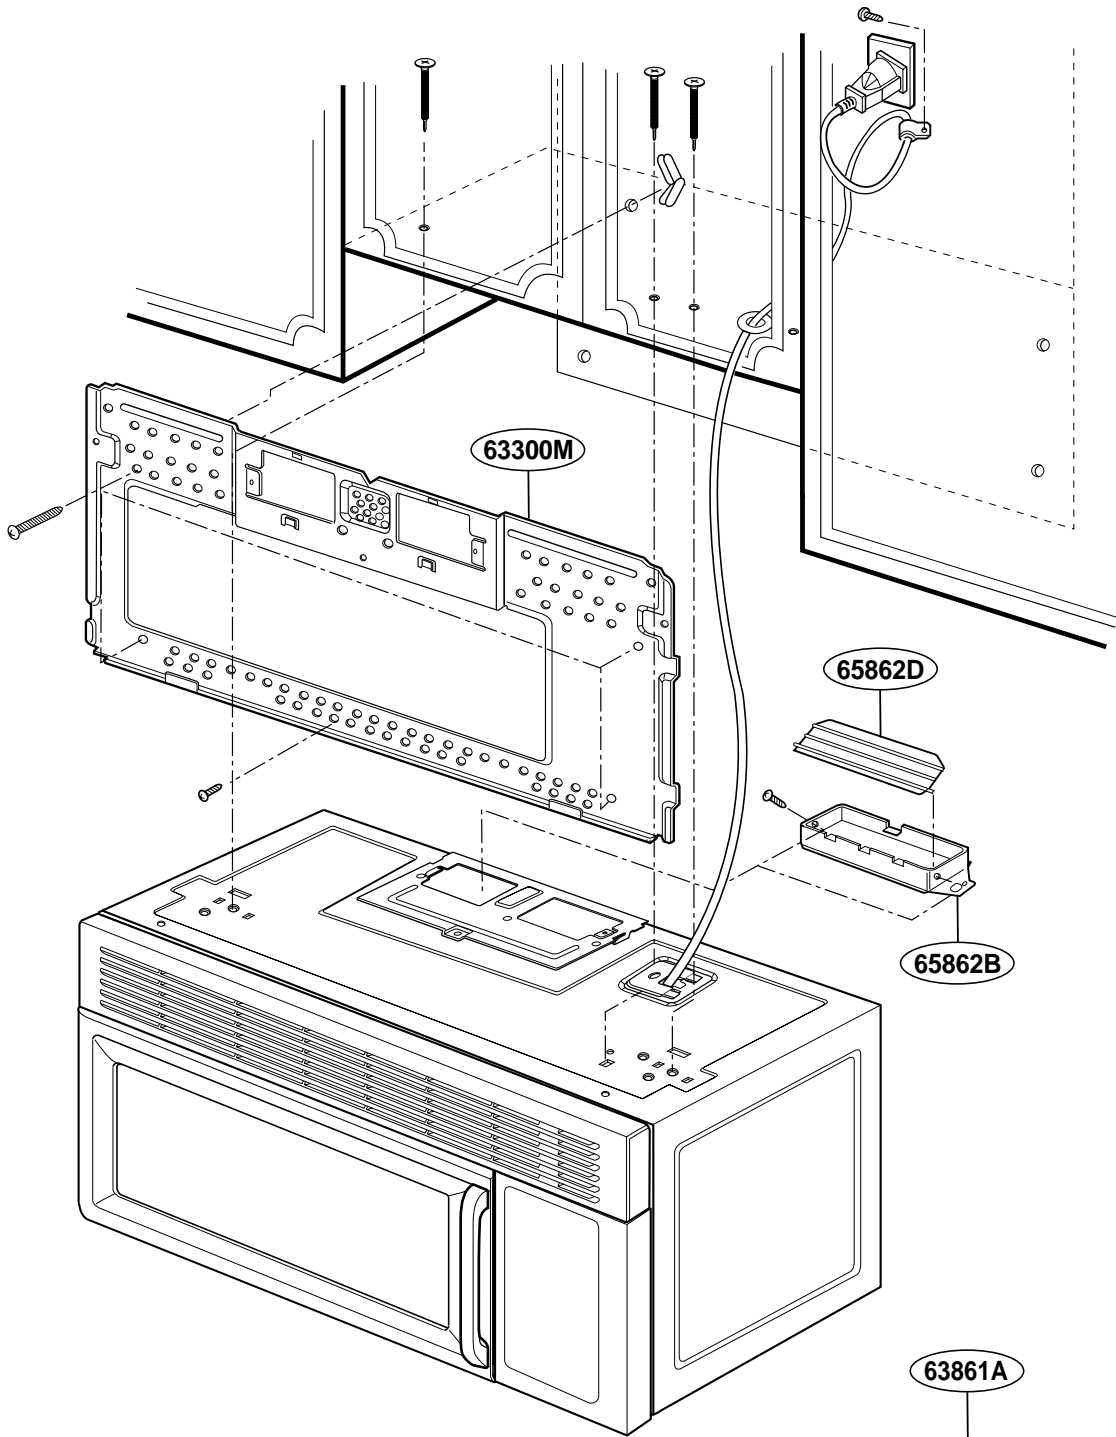

EXPLODED VIEW

Model : JVM1650WH 05
JVM1650BH 05
JVM1650CH 05
JVM1650SH 05

DOOR PARTS

9383EA

P/No.: 3828W5S5276

CONTROLLER PARTS

OVEN CAVITY PARTS

LATCH BOARD PARTS

INTERIOR PARTS (I)

INTERIOR PARTS (II)

INSTALLATION PARTS

OWNERS
MANUAL

*01

INSTALLATION
MANUAL

*04

COOKING
GUIDE
LABEL