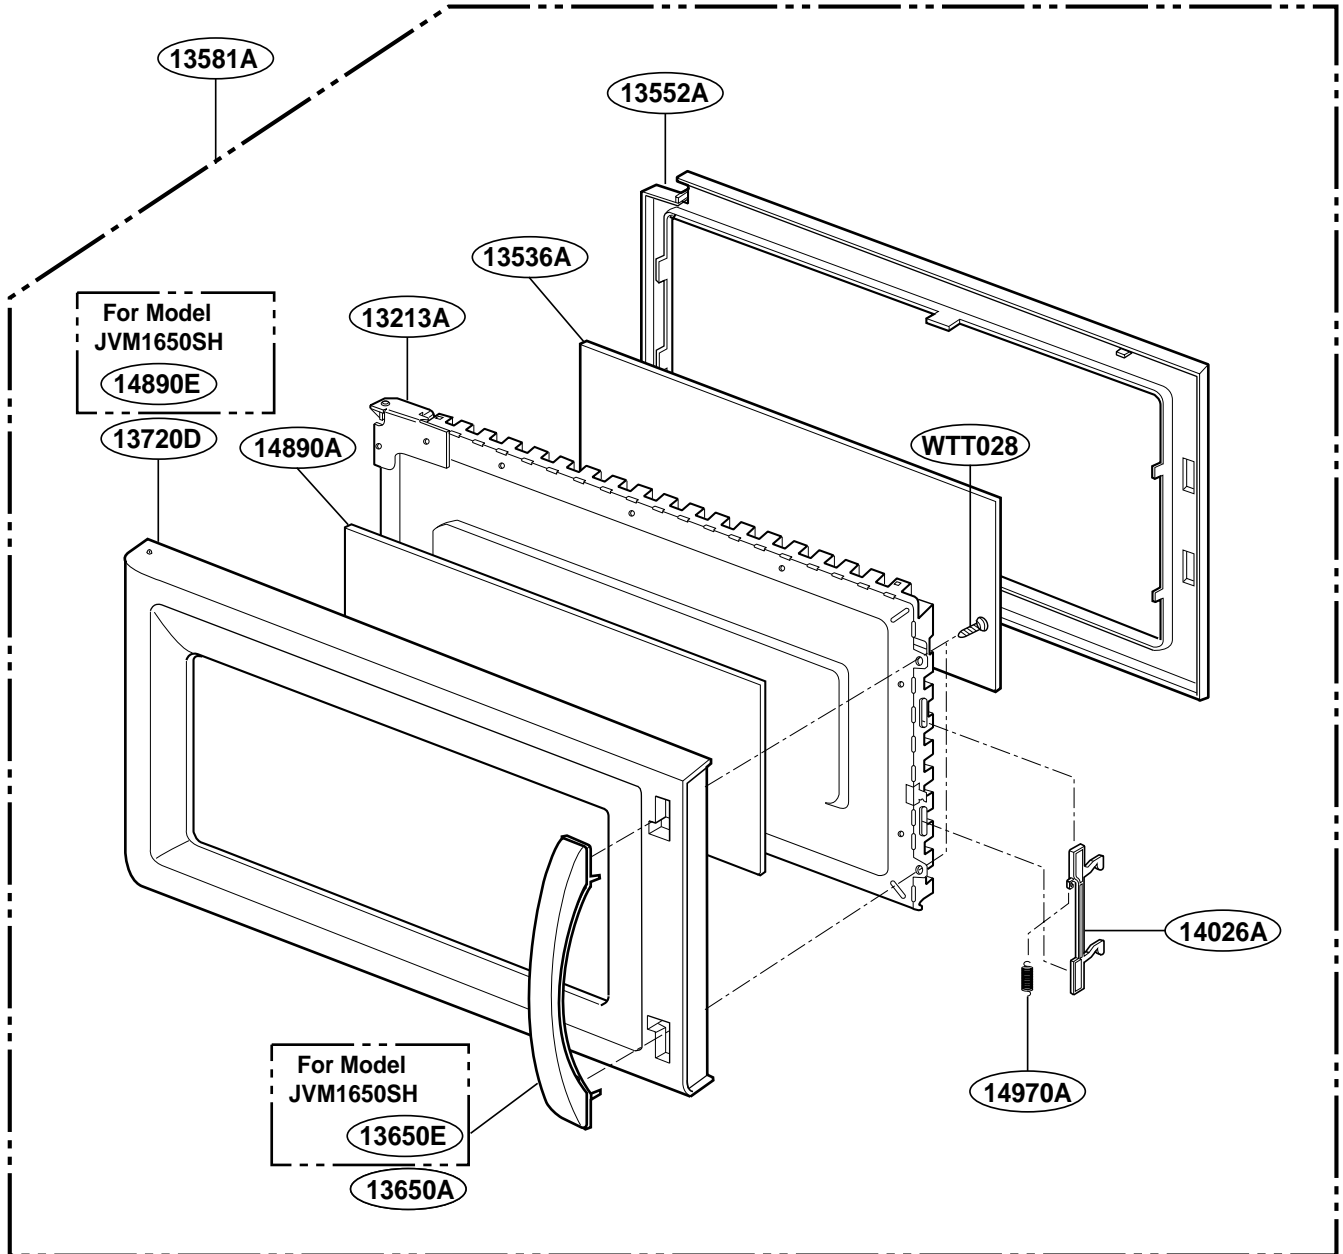

EXPLODED VIEW

Model : JVM1650WH 05
JVM1650BH 05
JVM1650CH 05
JVM1650SH 05

DOOR PARTS

9383EA

P/No.: 3828W5S5276

CONTROLLER PARTS

OVEN CAVITY PARTS

LATCH BOARD PARTS

INTERIOR PARTS (I)

INTERIOR PARTS (II)

INSTALLATION PARTS

OWNERS
MANUAL

*01

INSTALLATION
MANUAL

*04

COOKING
GUIDE
LABEL