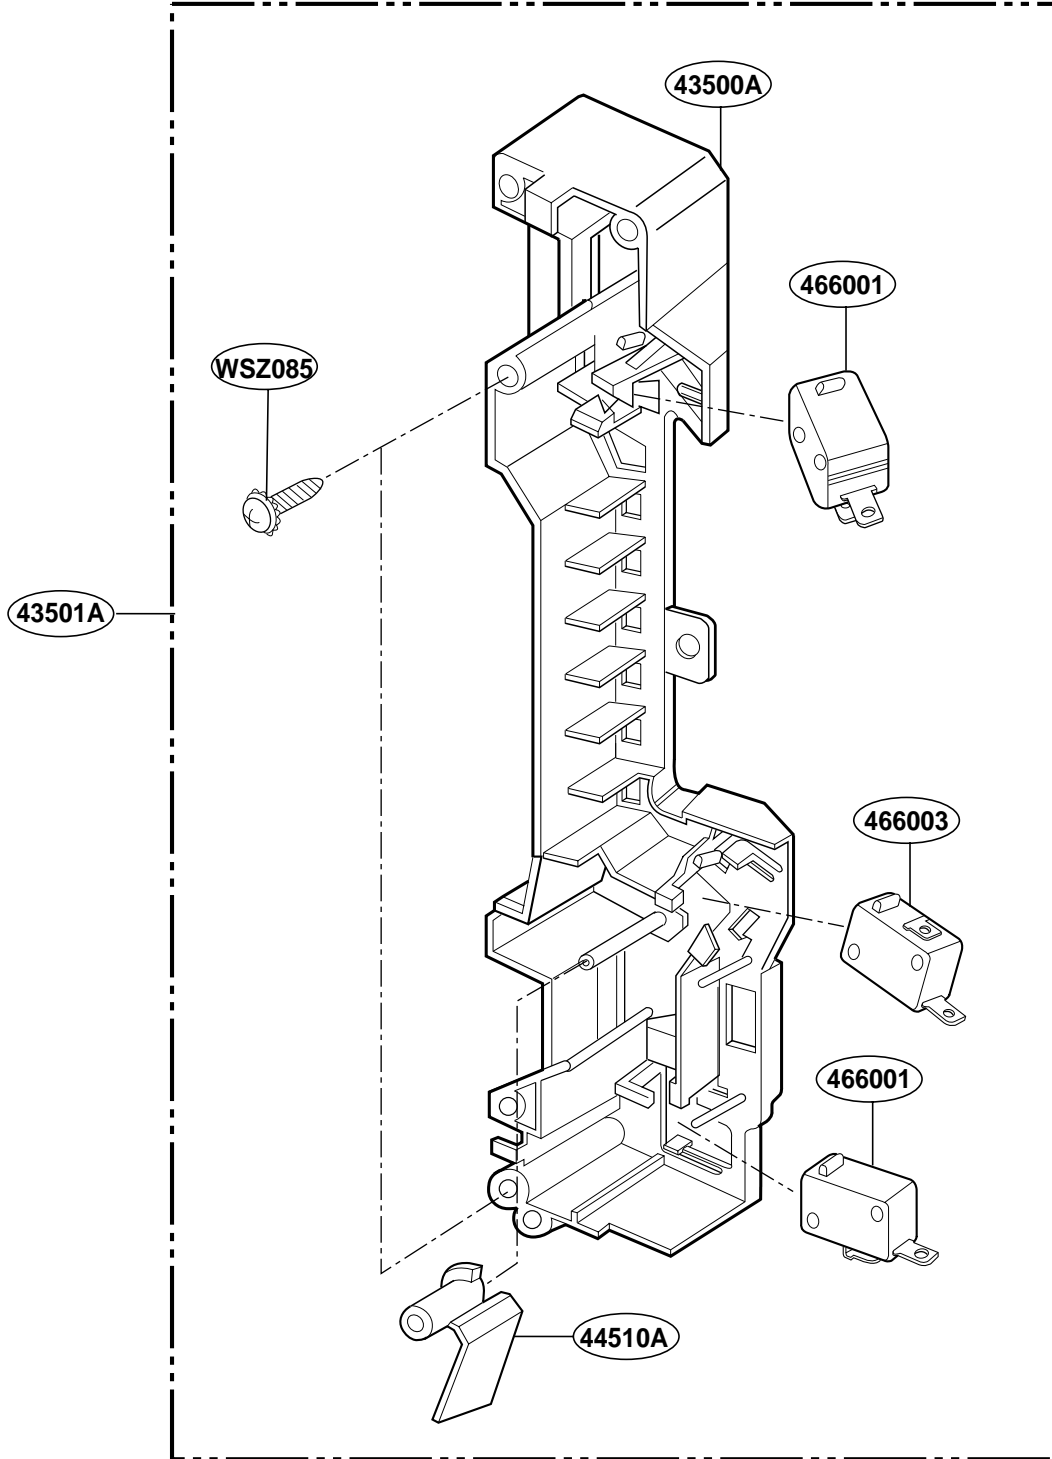

EXPLODED VIEW

Model : JVM1650WH 05
JVM1650BH 05
JVM1650CH 05
JVM1650SH 05

DOOR PARTS

9383EA

P/No.: 3828W5S5276

CONTROLLER PARTS

OVEN CAVITY PARTS

LATCH BOARD PARTS

INTERIOR PARTS (I)

INTERIOR PARTS (II)

INSTALLATION PARTS

OWNERS
MANUAL

*01

INSTALLATION
MANUAL

*04

COOKING
GUIDE
LABEL

*05

TEMPLATE

*06