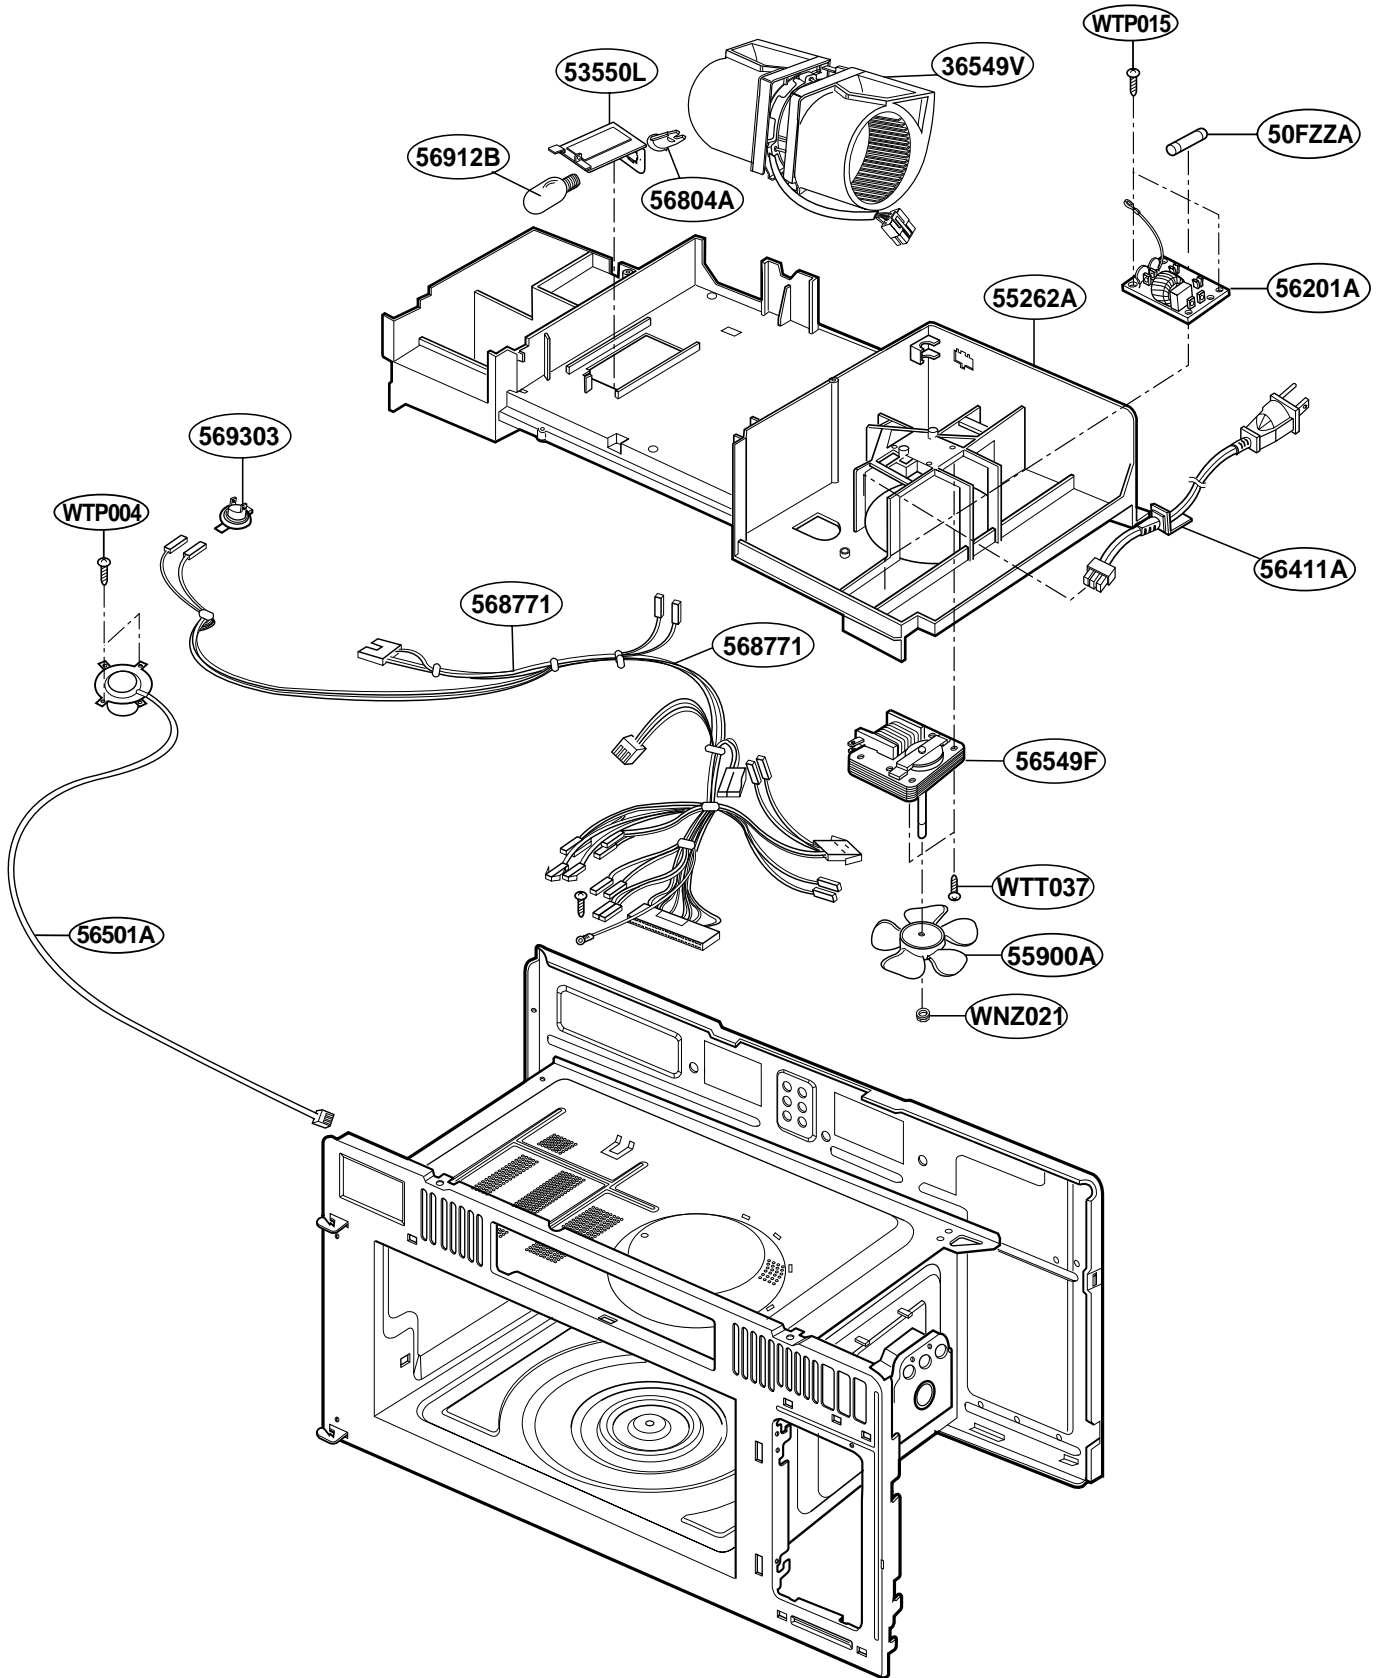

EXPLODED VIEW

Model : JVM1650WH 05
JVM1650BH 05
JVM1650CH 05
JVM1650SH 05

DOOR PARTS

9383EA

P/No.: 3828W5S5276

CONTROLLER PARTS

OVEN CAVITY PARTS

LATCH BOARD PARTS

INTERIOR PARTS (I)

INTERIOR PARTS (II)

INSTALLATION PARTS

OWNERS
MANUAL

*01

INSTALLATION
MANUAL

*04

COOKING
GUIDE
LABEL