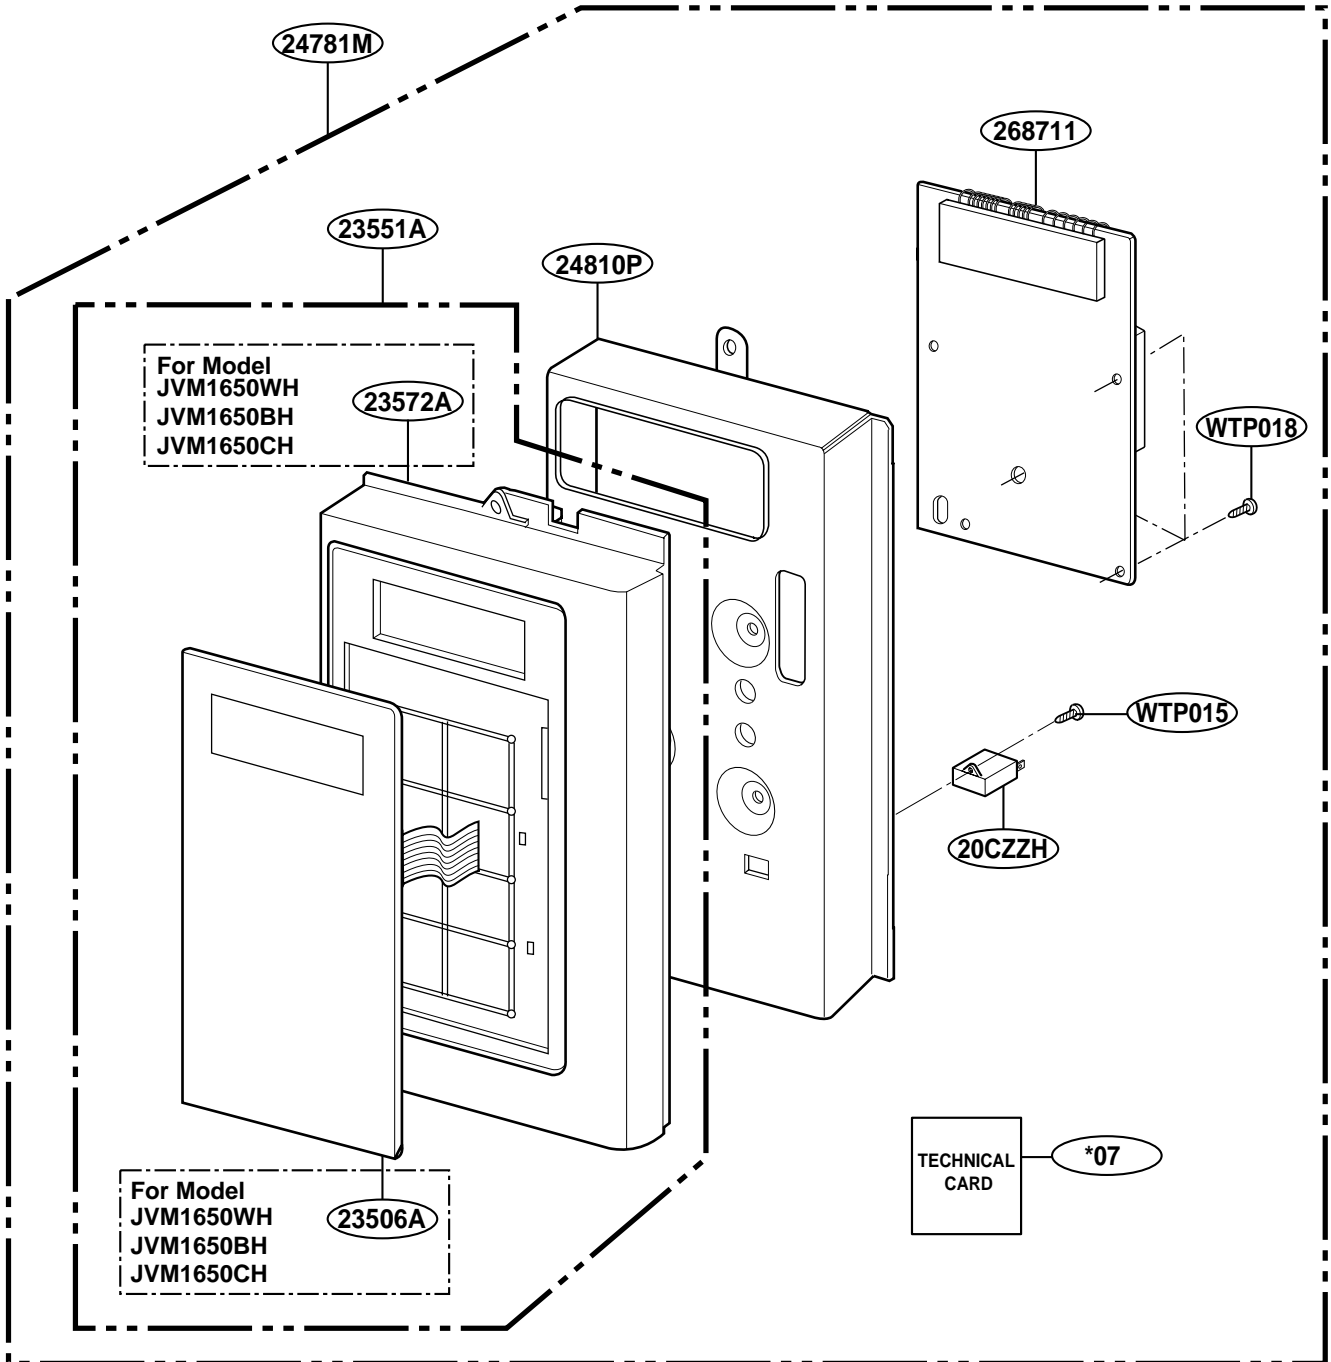

EXPLODED VIEW

Model : JVM1650WH 05
JVM1650BH 05
JVM1650CH 05
JVM1650SH 05

DOOR PARTS

9383EA

P/No.: 3828W5S5276

CONTROLLER PARTS

OVEN CAVITY PARTS

LATCH BOARD PARTS

INTERIOR PARTS (I)

INTERIOR PARTS (II)

INSTALLATION PARTS

OWNERS
MANUAL

*01

INSTALLATION
MANUAL

*04

COOKING
GUIDE
LABEL