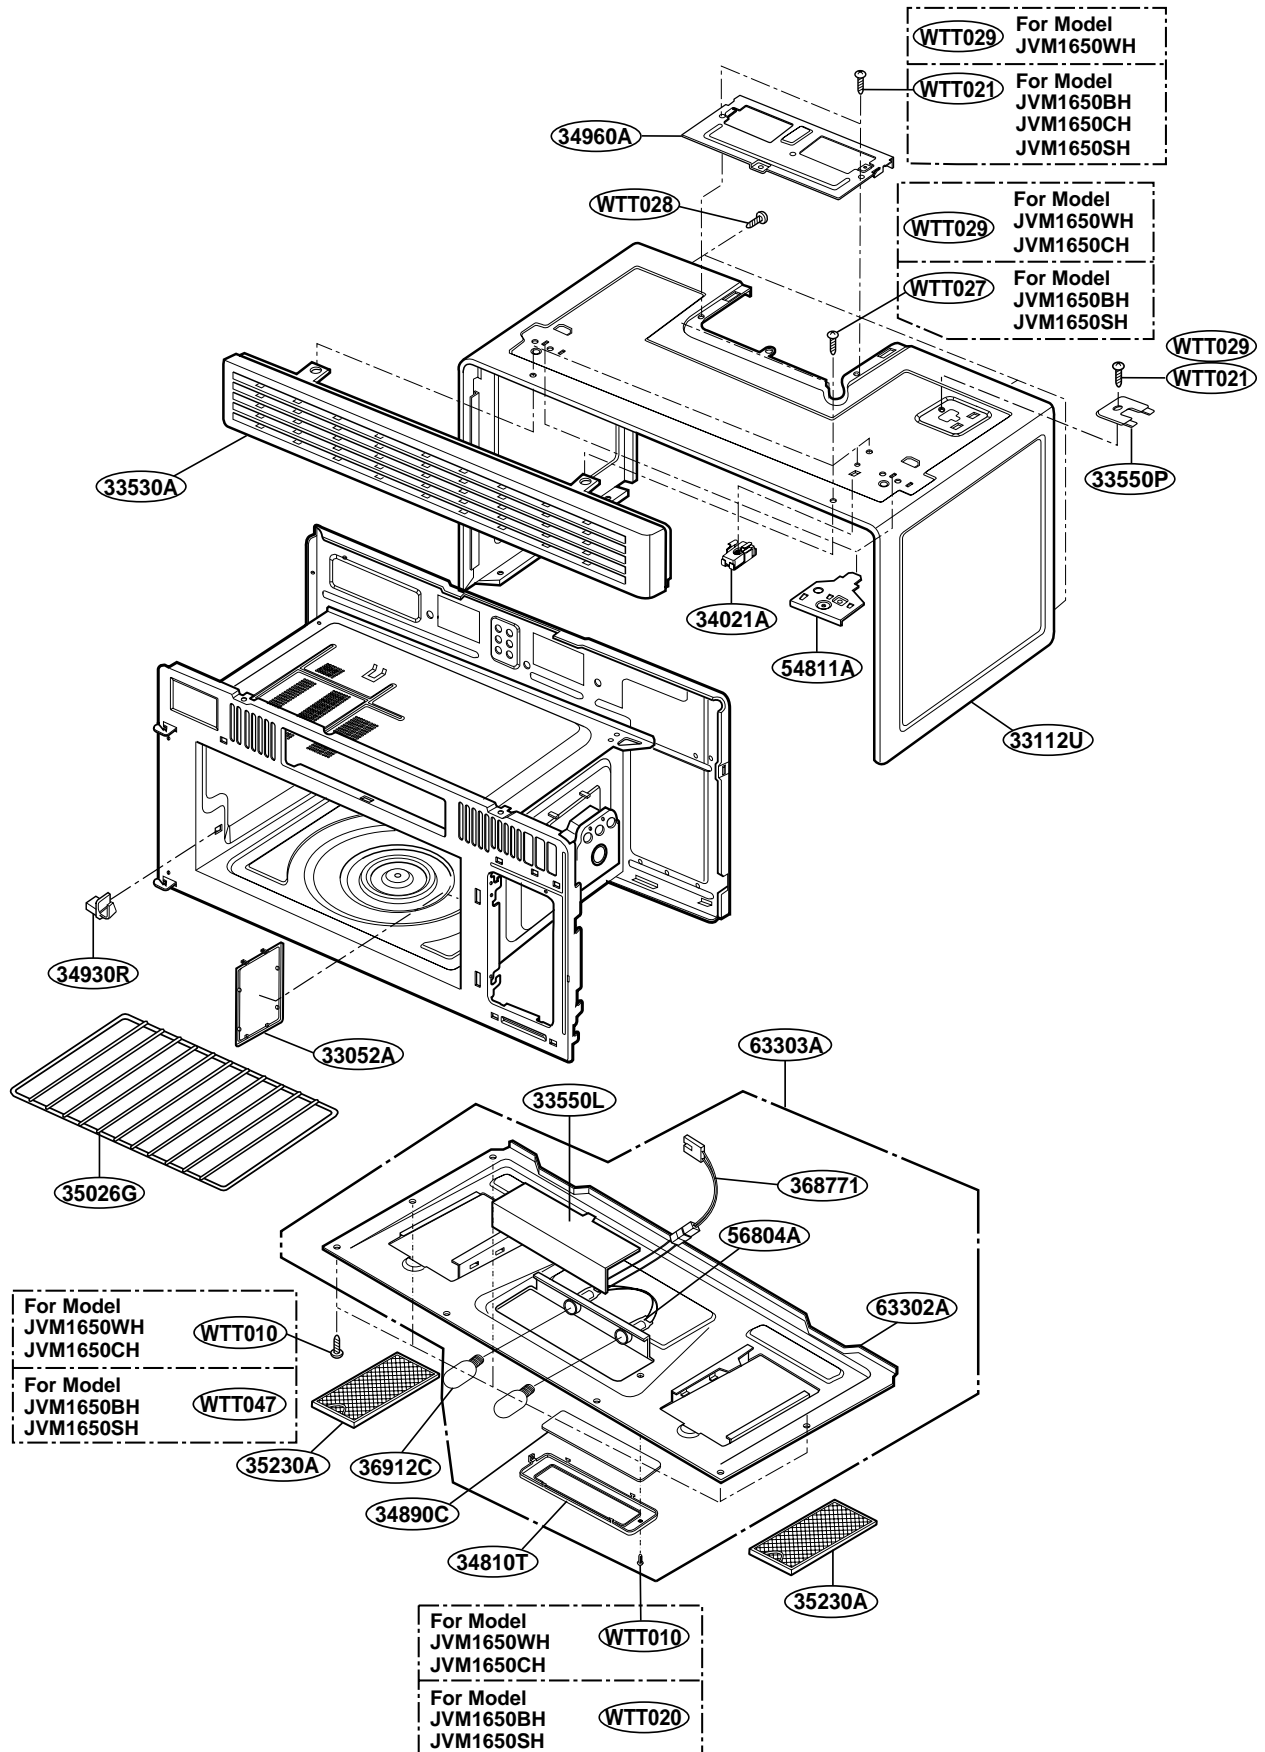

EXPLODED VIEW

Model : JVM1650WH 05
JVM1650BH 05
JVM1650CH 05
JVM1650SH 05

DOOR PARTS

9383EA

P/No.: 3828W5S5276

CONTROLLER PARTS

OVEN CAVITY PARTS

LATCH BOARD PARTS

INTERIOR PARTS (I)

INTERIOR PARTS (II)

INSTALLATION PARTS

OWNERS
MANUAL

*01

INSTALLATION
MANUAL

*04

COOKING
GUIDE
LABEL

*05

TEMPLATE

*06