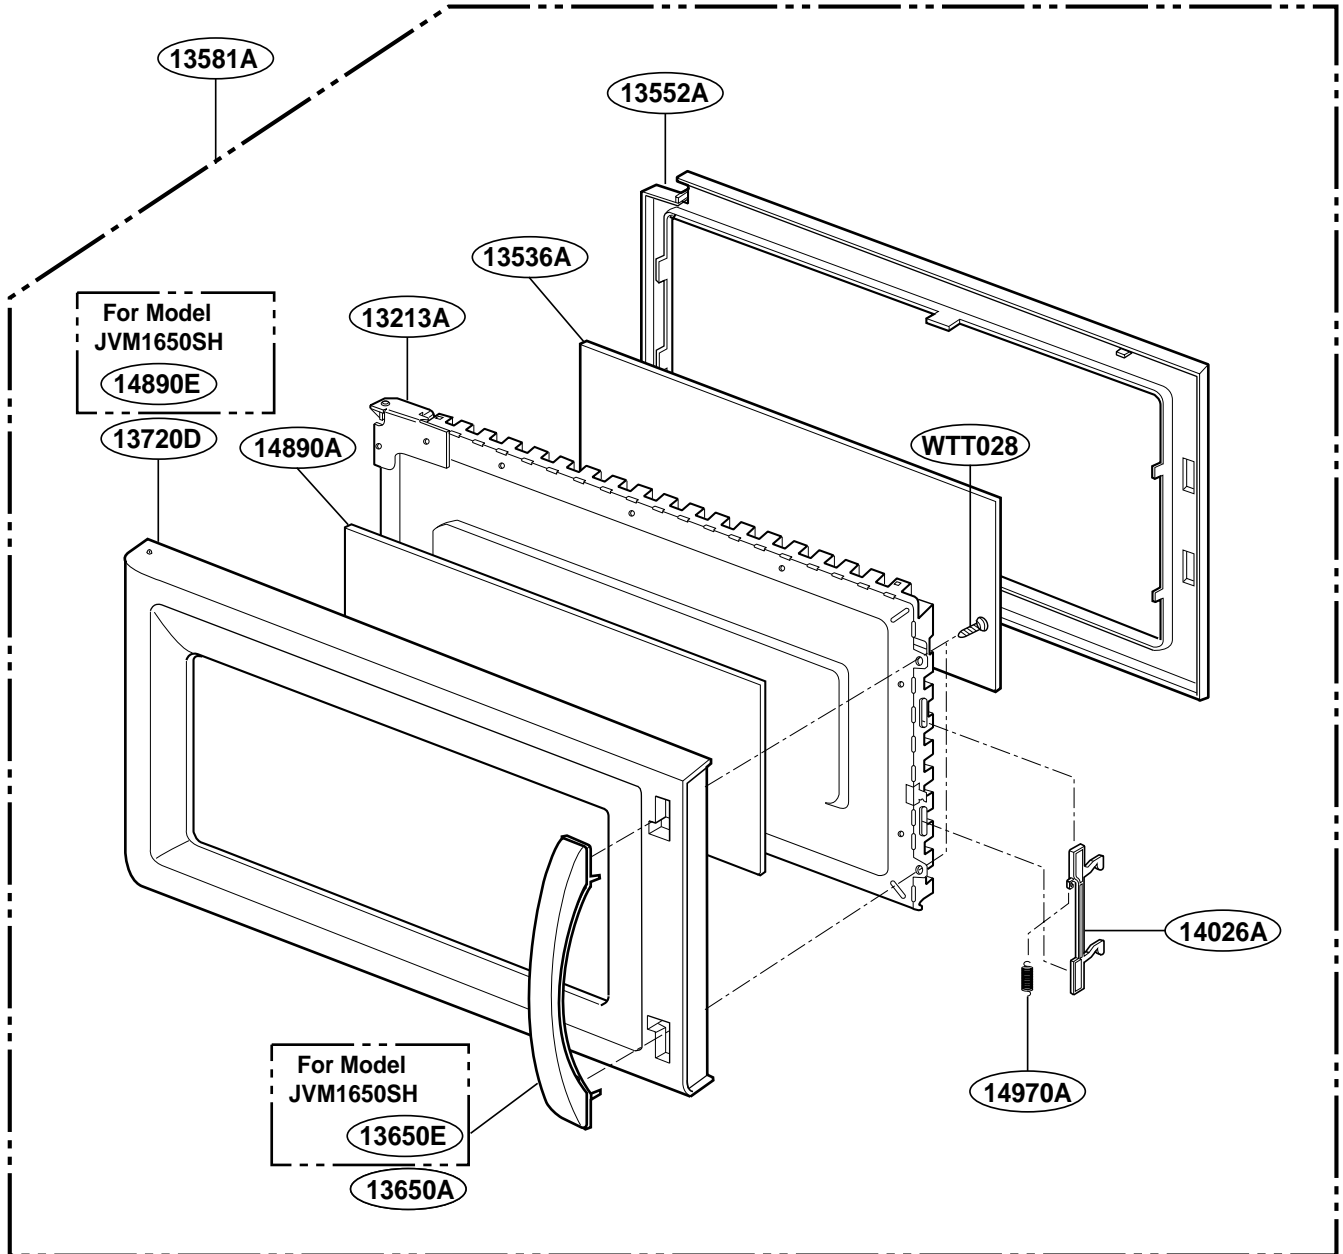

EXPLODED VIEW

Model : JVM1650WH 05
JVM1650BH 05
JVM1650CH 05
JVM1650SH 05

DOOR PARTS

9383EA

CONTROLLER PARTS

OVEN CAVITY PARTS

LATCH BOARD PARTS

INTERIOR PARTS (I)

INTERIOR PARTS (II)

INSTALLATION PARTS

OWNERS
MANUAL

*01

INSTALLATION
MANUAL

*04

COOKING
GUIDE
LABEL

*05