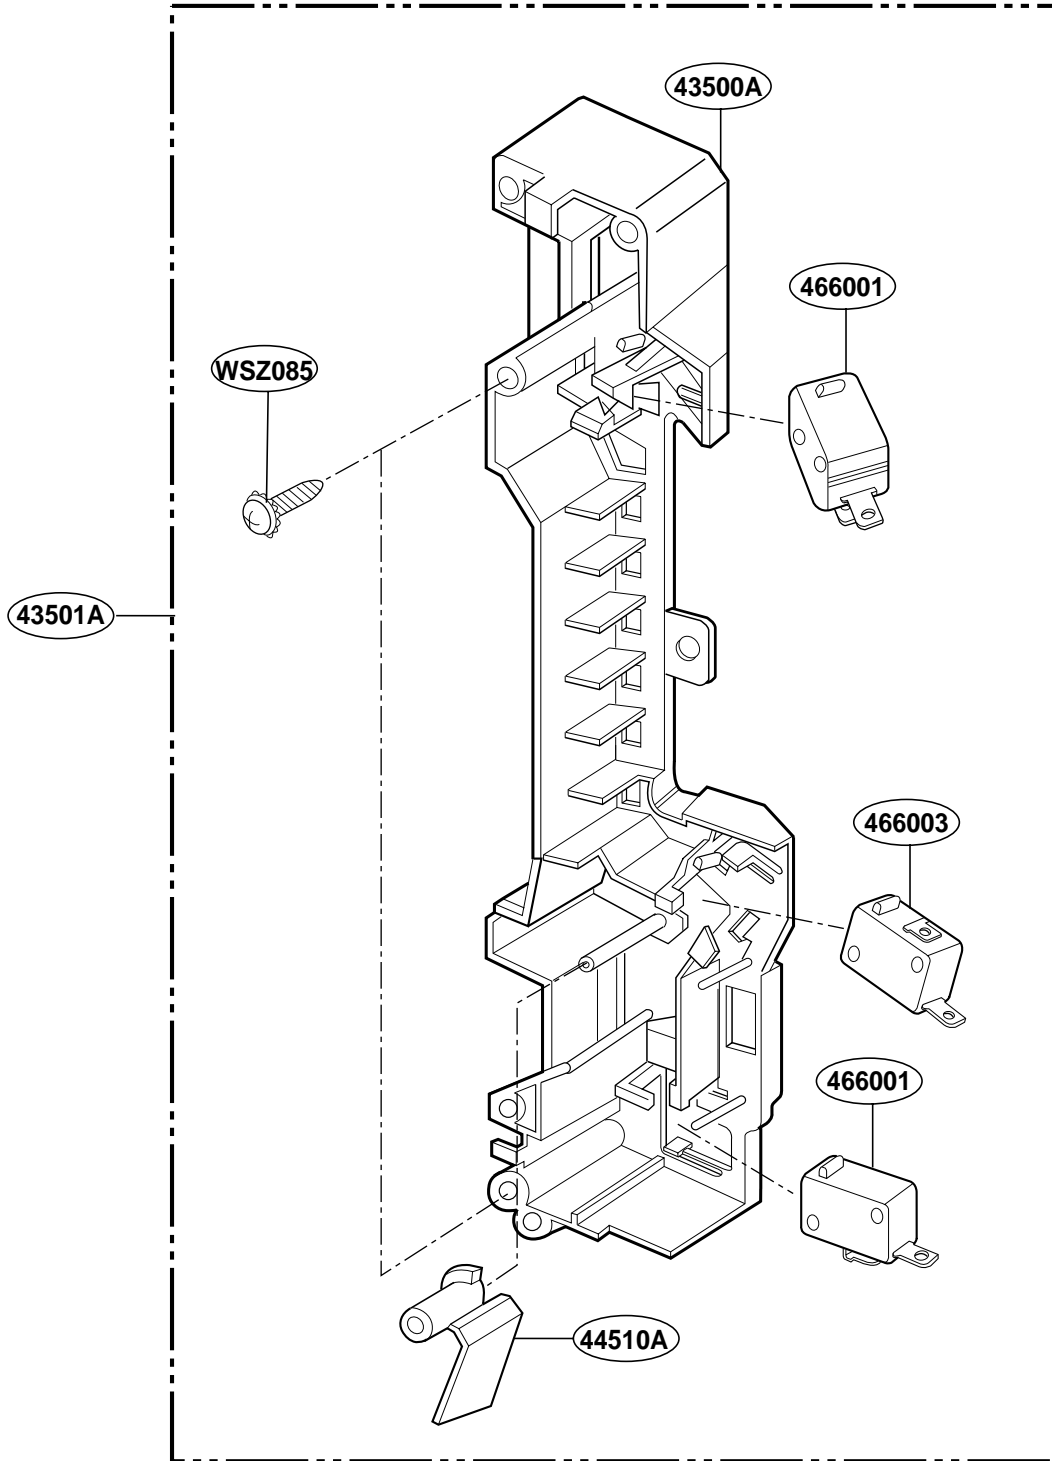

EXPLODED VIEW

Model : JVM1650WH 05
JVM1650BH 05
JVM1650CH 05
JVM1650SH 05

DOOR PARTS

9383EA

CONTROLLER PARTS

OVEN CAVITY PARTS

LATCH BOARD PARTS

INTERIOR PARTS (I)

INTERIOR PARTS (II)

INSTALLATION PARTS

OWNERS
MANUAL

*01

INSTALLATION
MANUAL

*04

COOKING
GUIDE
LABEL

*05