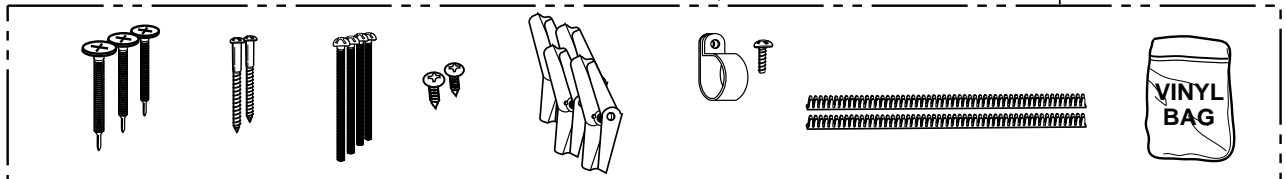

INSTALLATION PARTS

OWNERS
MANUAL

*01

INSTALLATION
MANUAL

*04

COOKING
GUIDE
LABEL

*05

TEMPLATE

*06