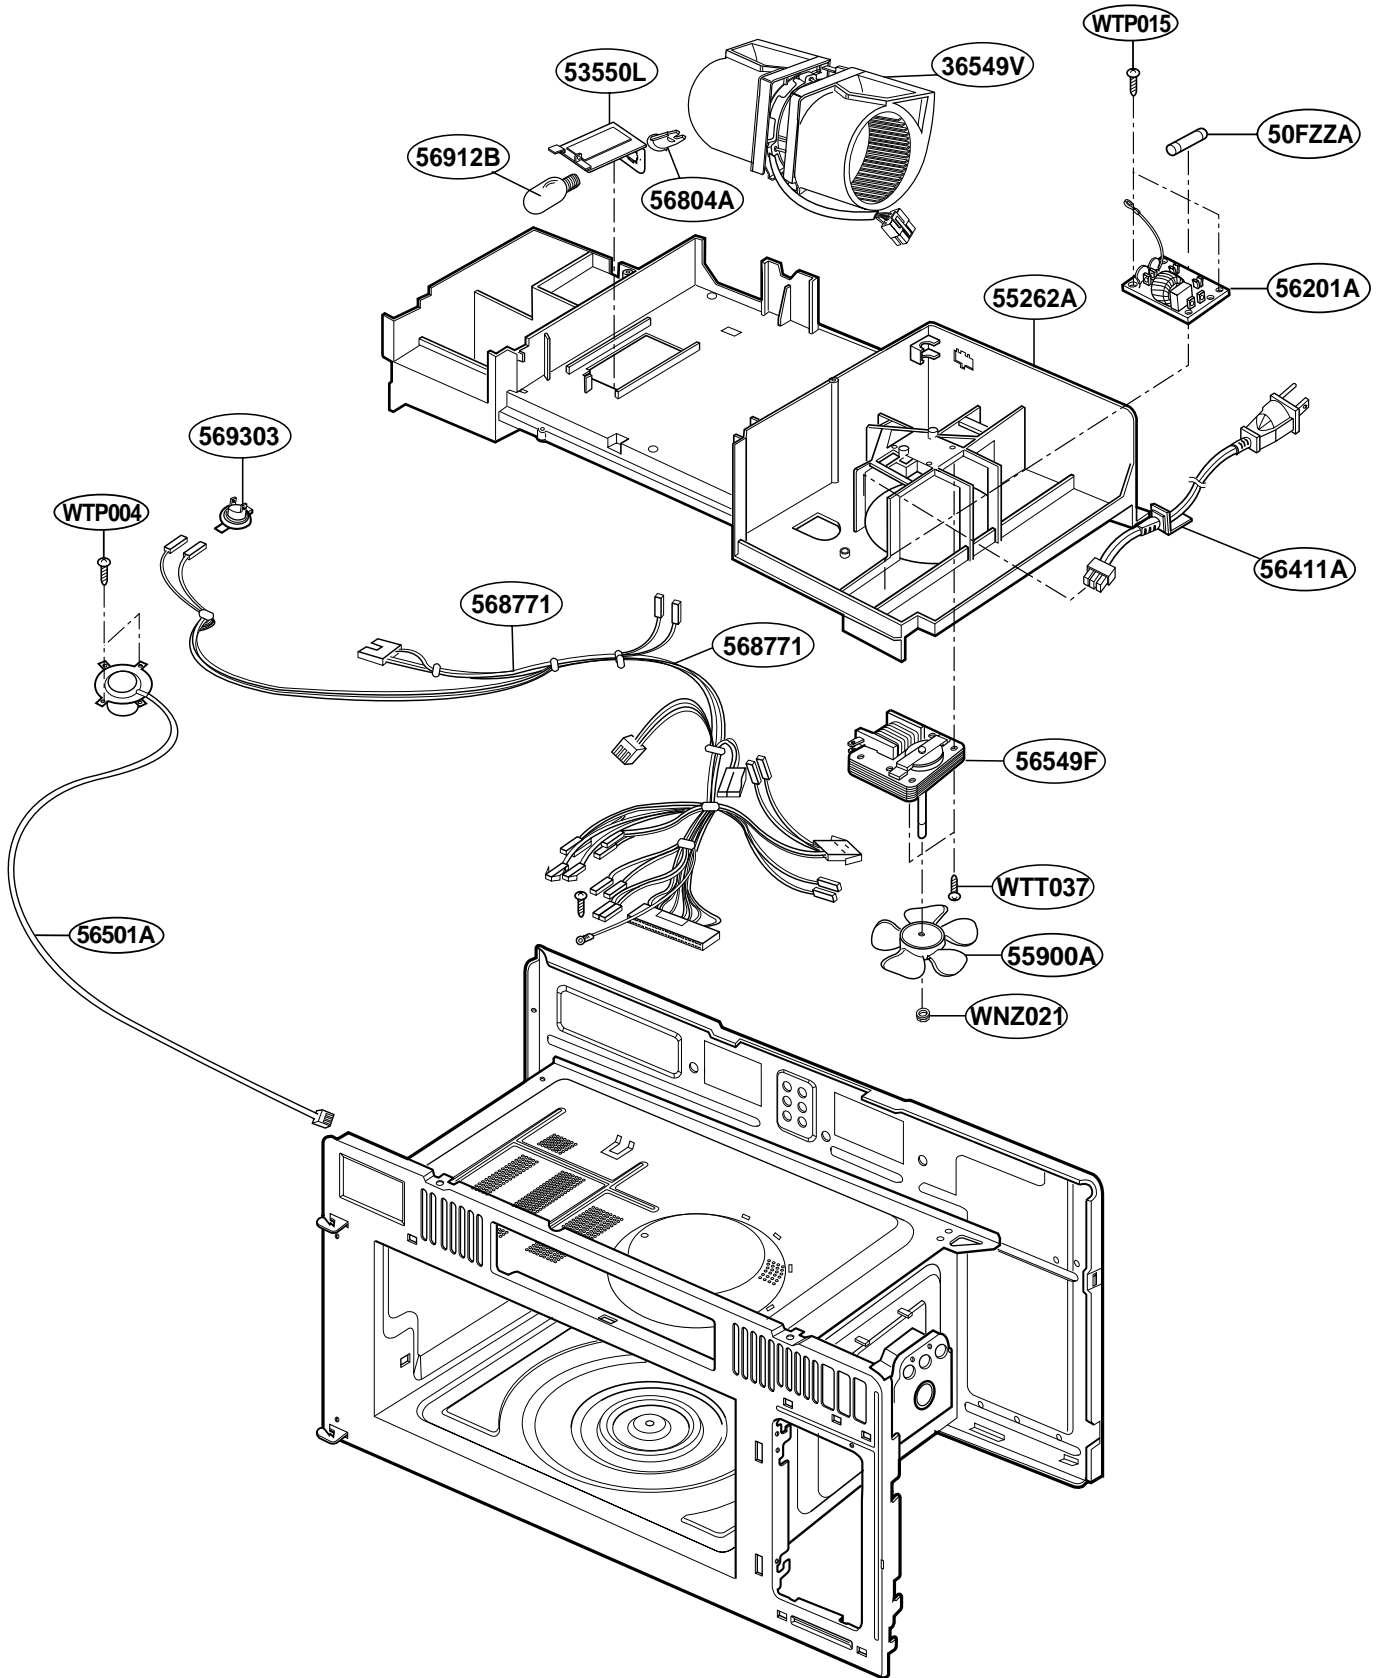

EXPLODED VIEW

Model : JVM1650WH 05
JVM1650BH 05
JVM1650CH 05
JVM1650SH 05

DOOR PARTS

9383EA

CONTROLLER PARTS

OVEN CAVITY PARTS

LATCH BOARD PARTS

INTERIOR PARTS (I)

INTERIOR PARTS (II)

INSTALLATION PARTS

OWNERS
MANUAL

*01

INSTALLATION
MANUAL

*04

COOKING
GUIDE
LABEL

*05