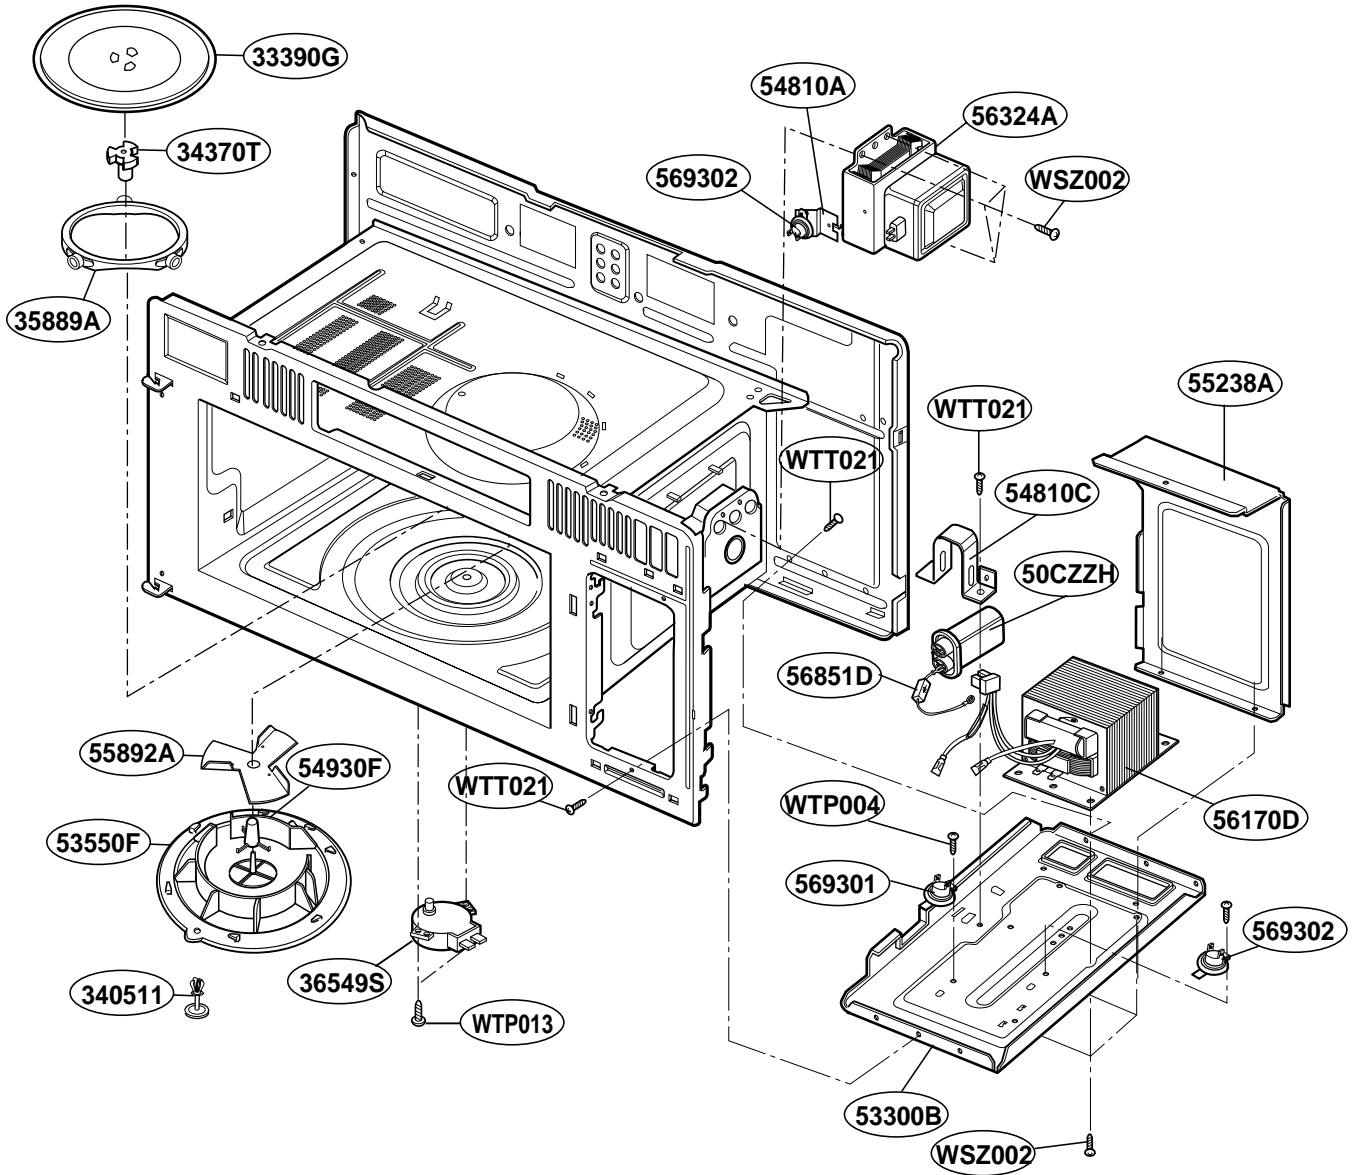

EXPLODED VIEW

Model : JVM1650WH 05
JVM1650BH 05
JVM1650CH 05
JVM1650SH 05

DOOR PARTS

9383EA

CONTROLLER PARTS

OVEN CAVITY PARTS

LATCH BOARD PARTS

INTERIOR PARTS (I)

INTERIOR PARTS (II)

INSTALLATION PARTS

OWNERS
MANUAL

*01

INSTALLATION
MANUAL

*04

COOKING
GUIDE
LABEL

*05