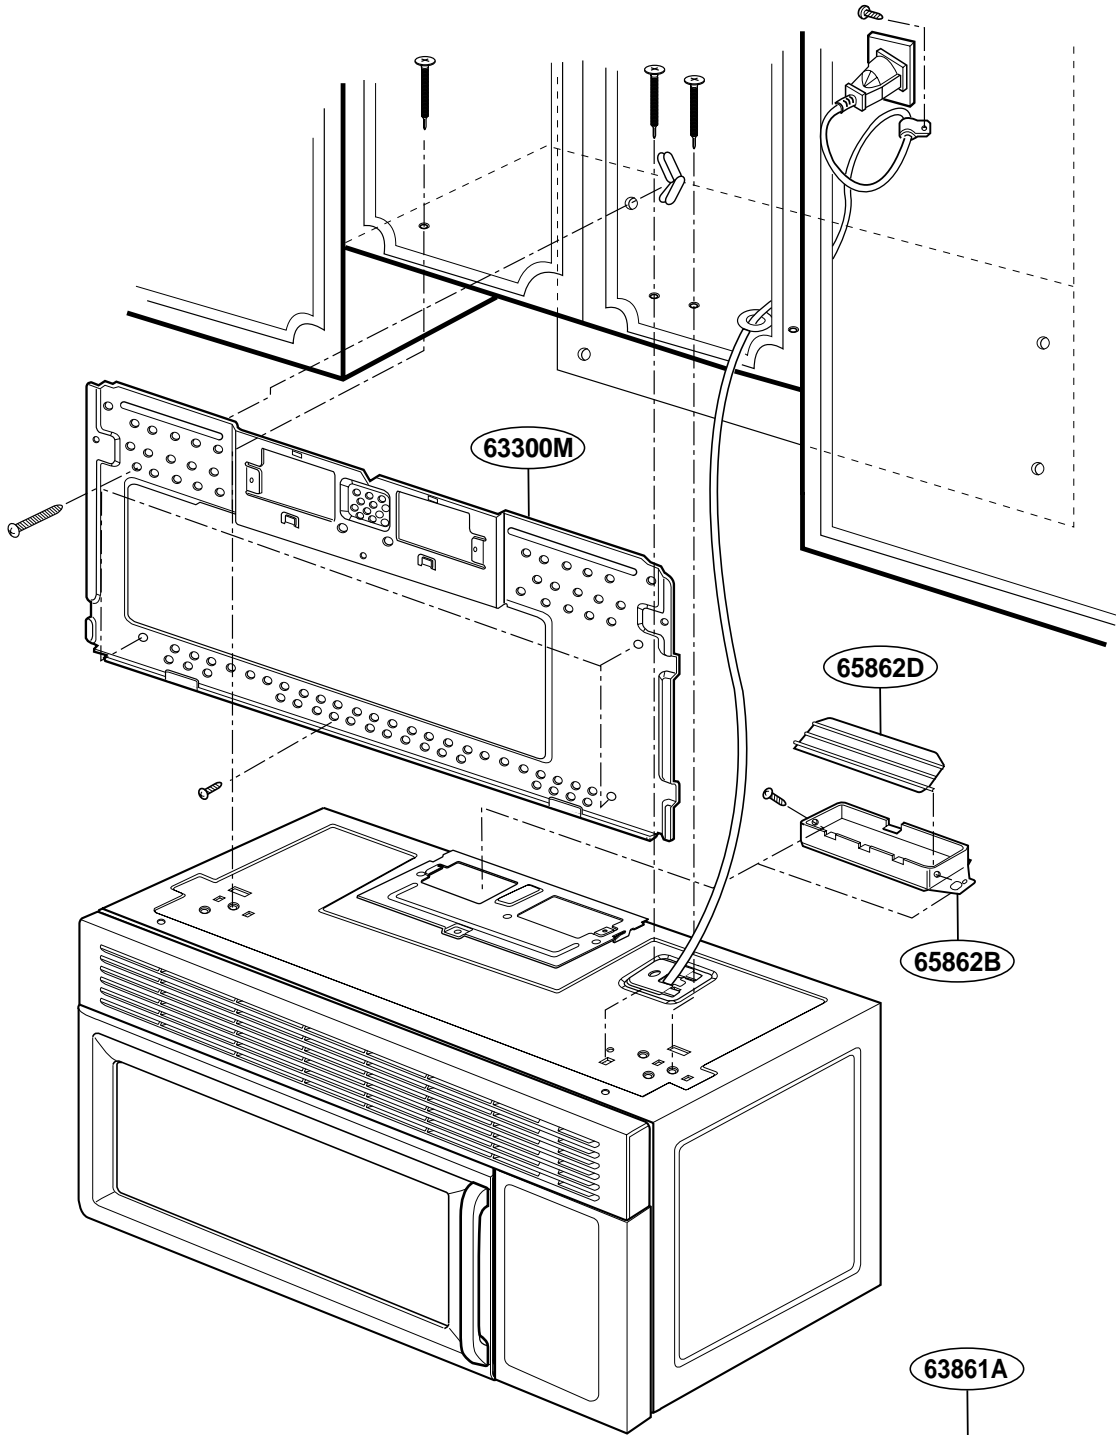

EXPLODED VIEW

Model : JVM1650WH 05
JVM1650BH 05
JVM1650CH 05
JVM1650SH 05

DOOR PARTS

9383EA

CONTROLLER PARTS

OVEN CAVITY PARTS

LATCH BOARD PARTS

INTERIOR PARTS (I)

INTERIOR PARTS (II)

INSTALLATION PARTS

OWNERS
MANUAL

*01

INSTALLATION
MANUAL

*04

COOKING
GUIDE
LABEL

*05