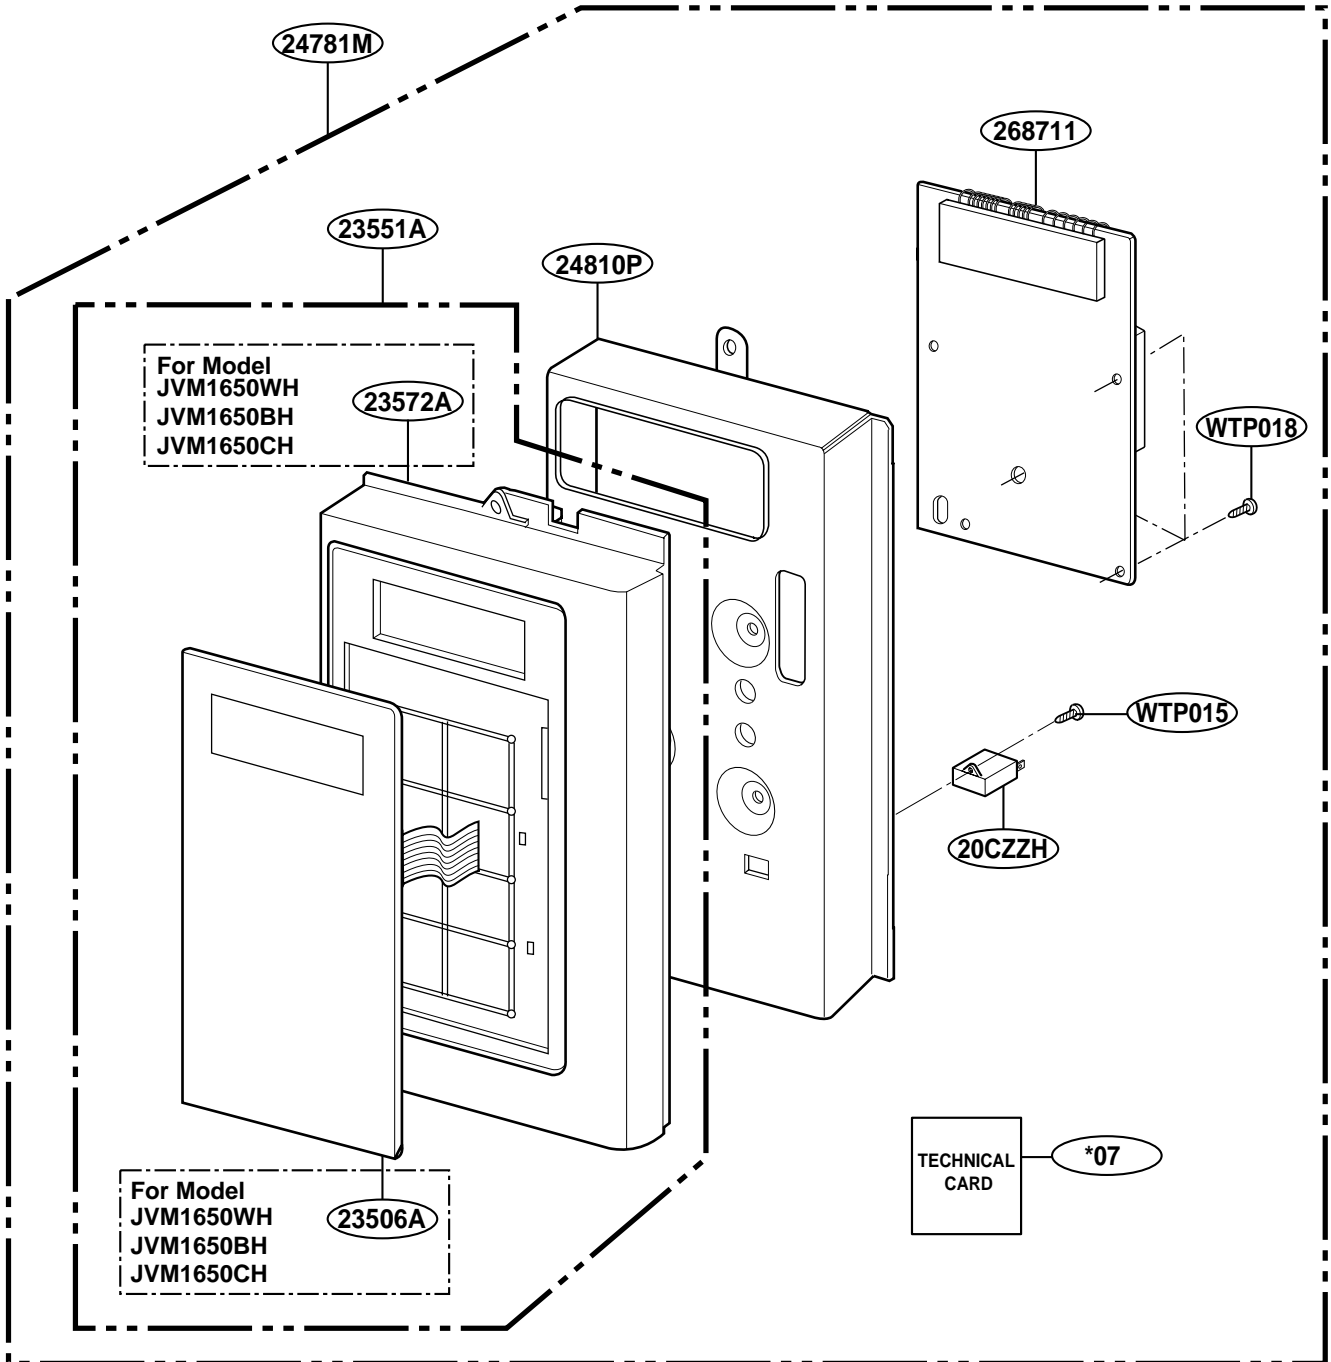

EXPLODED VIEW

Model : JVM1650WH 05
JVM1650BH 05
JVM1650CH 05
JVM1650SH 05

DOOR PARTS

9383EA

CONTROLLER PARTS

OVEN CAVITY PARTS

LATCH BOARD PARTS

INTERIOR PARTS (I)

INTERIOR PARTS (II)

INSTALLATION PARTS

OWNERS
MANUAL

*01

INSTALLATION
MANUAL

*04

COOKING
GUIDE
LABEL

*05