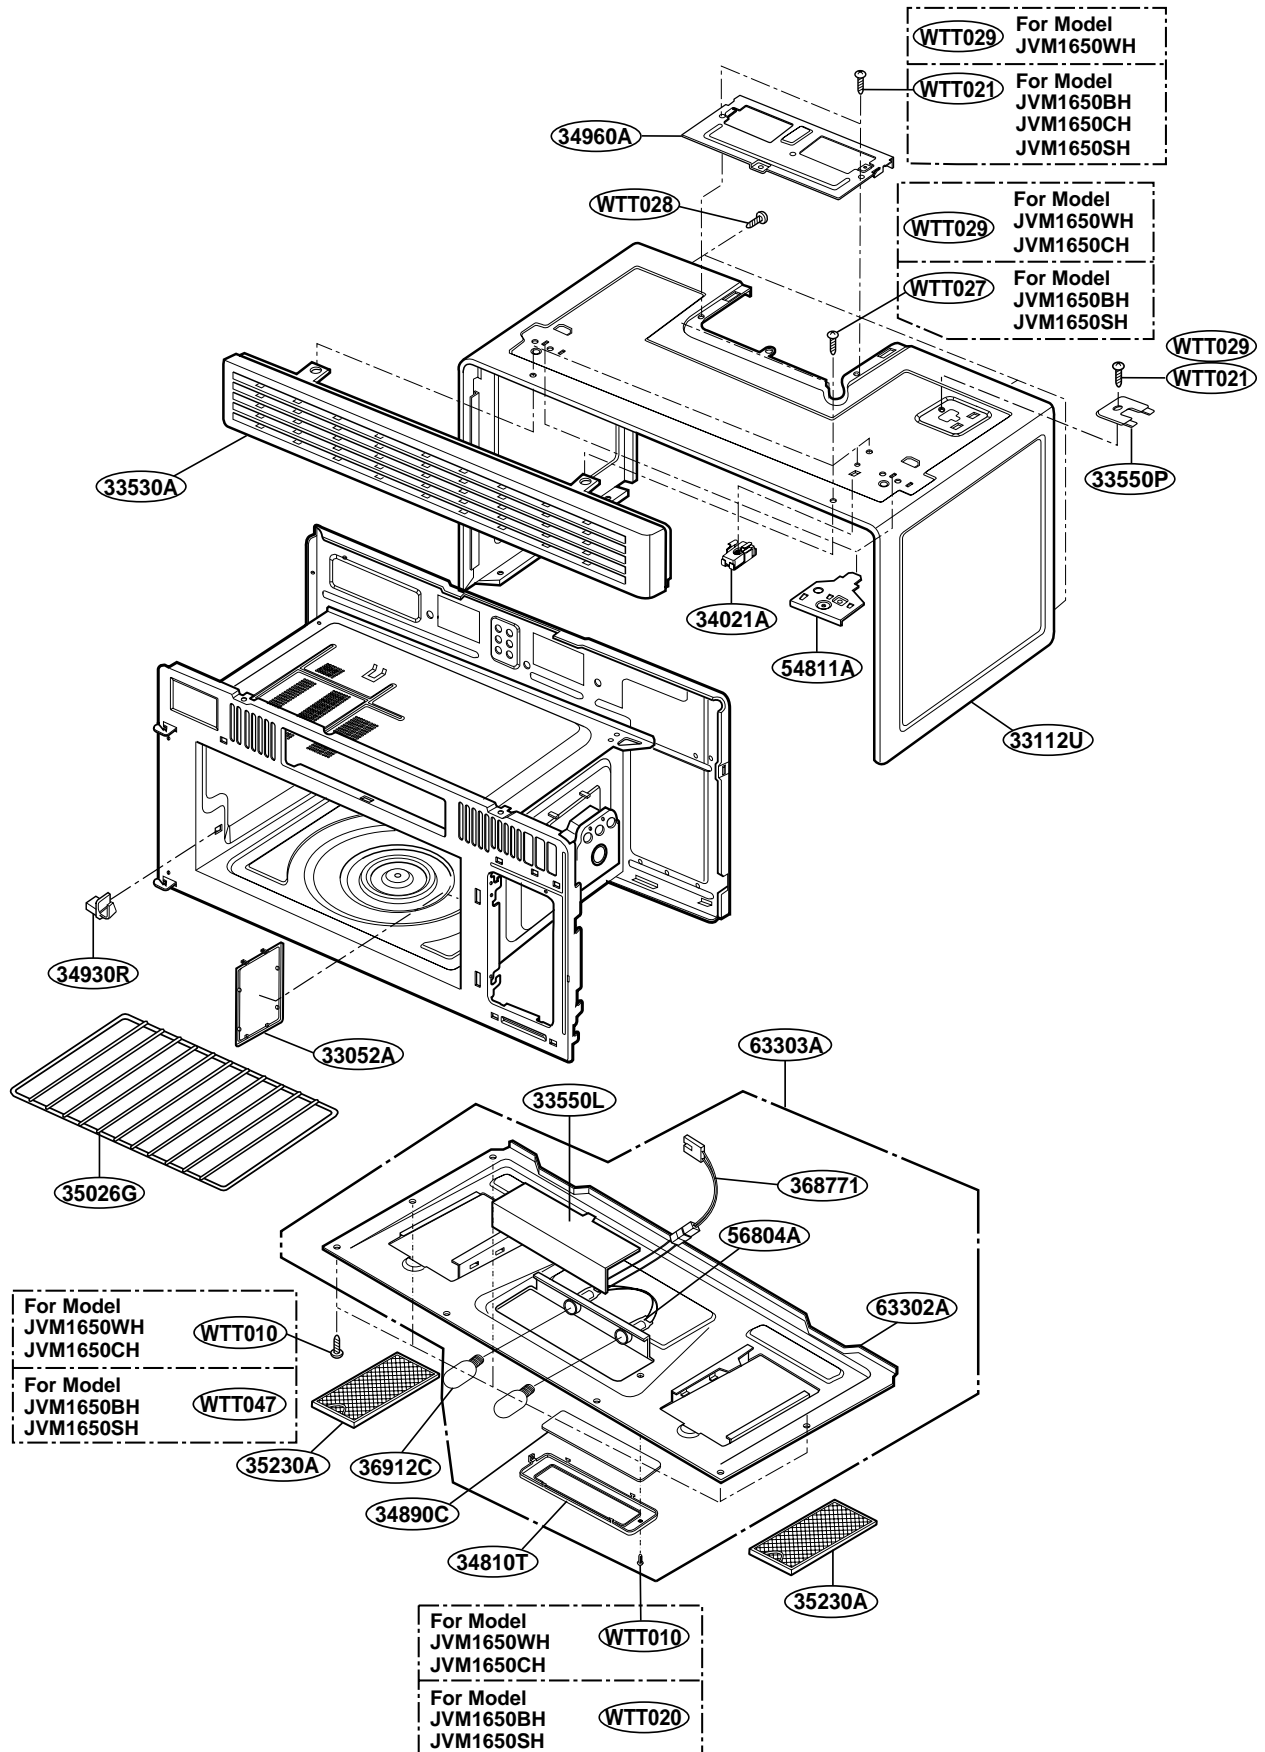

EXPLODED VIEW

Model : JVM1650WH 05
JVM1650BH 05
JVM1650CH 05
JVM1650SH 05

DOOR PARTS

9383EA

CONTROLLER PARTS

OVEN CAVITY PARTS

LATCH BOARD PARTS

INTERIOR PARTS (I)

INTERIOR PARTS (II)

INSTALLATION PARTS

OWNERS
MANUAL

*01

INSTALLATION
MANUAL

*04

COOKING
GUIDE
LABEL

*05