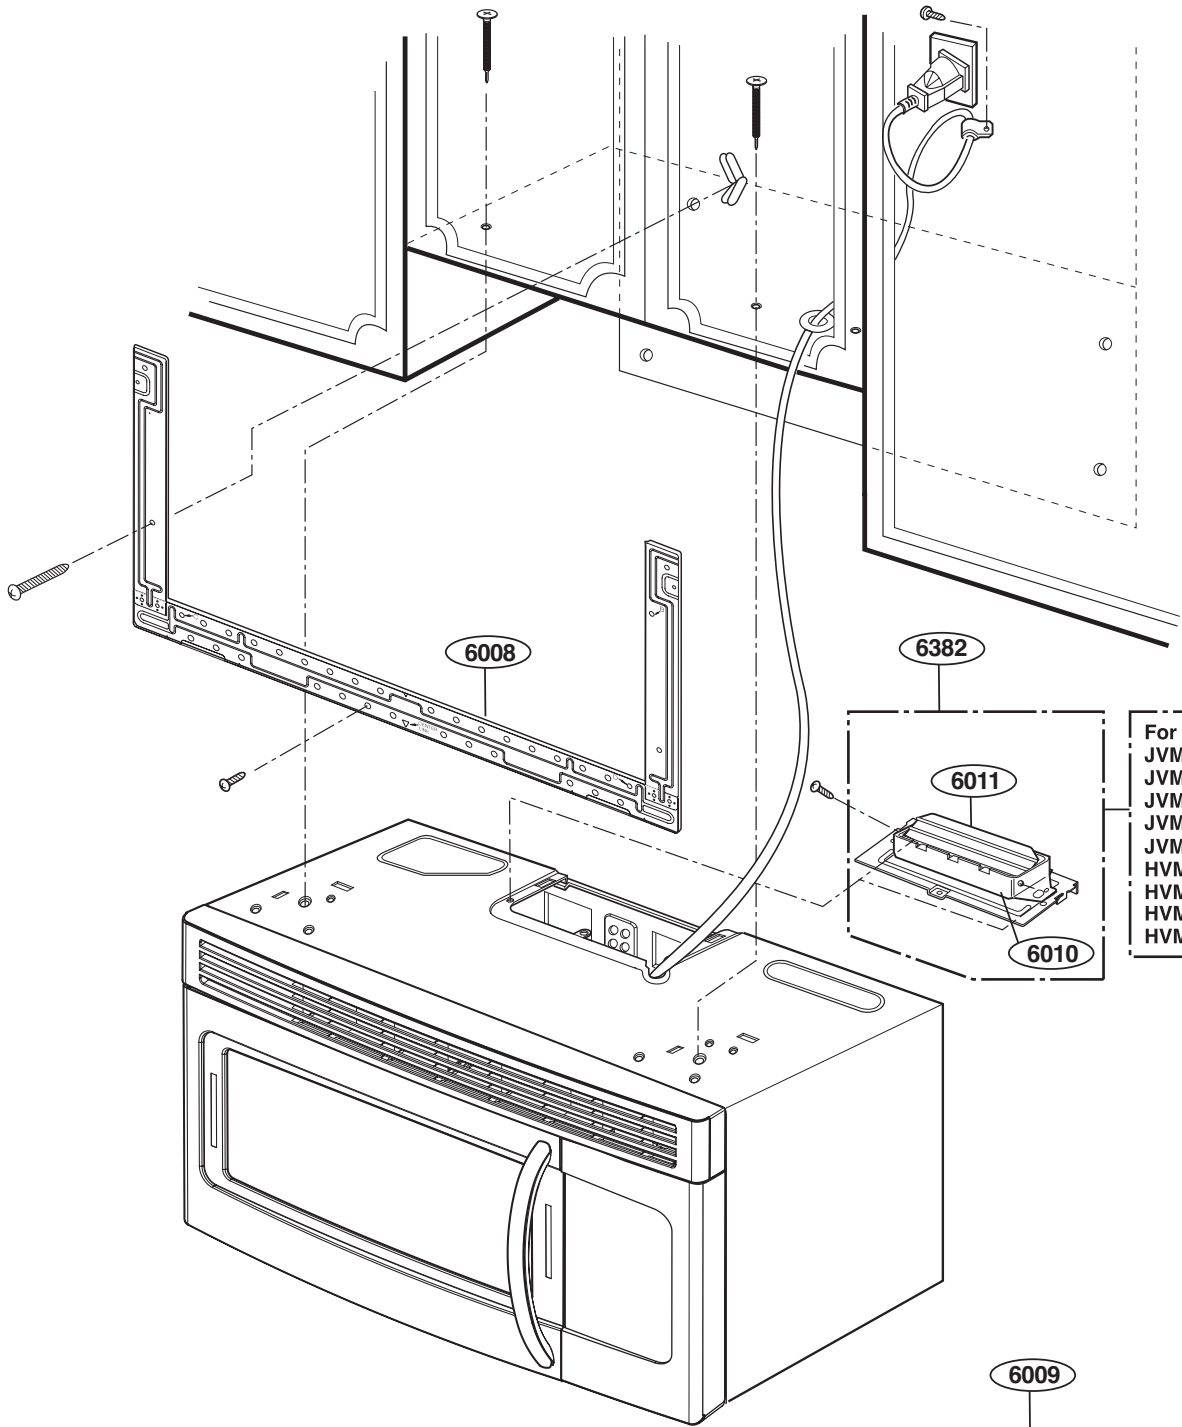

W138

For Model:
JVM1540DMBB
JNM1541DMBB
HVM1540DMBB
JVM1540SMSS
JVM1540LMCS
JNM1541SMSS
HVM1540LMCS
HVM1540SMSS

W142

LATCH BOARD PARTS

INTERIOR PARTS (I)

INTERIOR PARTS (II)

INSTALLATION PARTS

- For Model :
- JVM1540MWW
 - JVM1540DMBB
 - JVM1540DMCC
 - JVM1540SMSS
 - JVM1540LMCS
 - HVM1540MWW
 - HVM1540DMBB
 - HVM1540LMCS
 - HVM1540SMSS