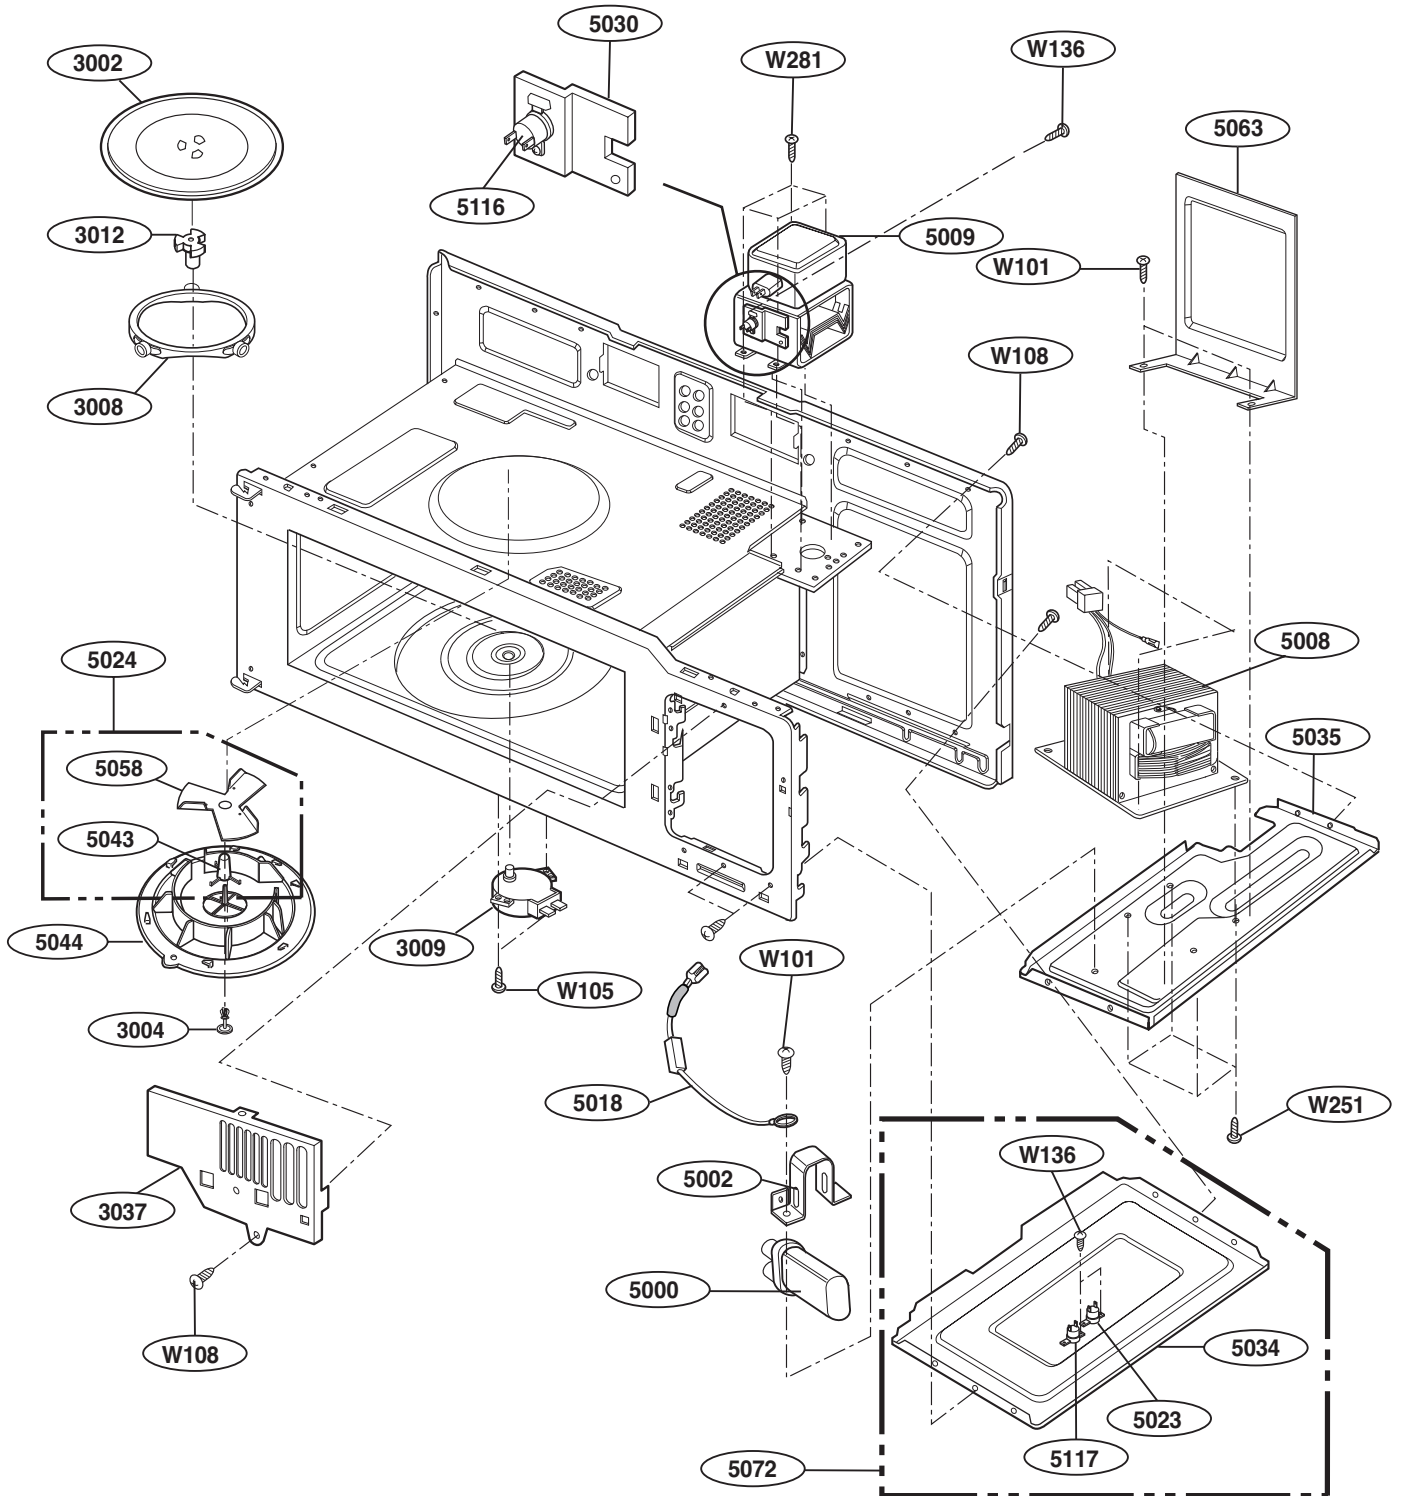

W138

For Model:
JVM1540DMBB
JNM1541DMBB
HVM1540DMBB
JVM1540SMSS
JVM1540LMCS
JNM1541SMSS
HVM1540LMCS
HVM1540SMSS

W142

LATCH BOARD PARTS

INTERIOR PARTS (I)

INTERIOR PARTS (II)

INSTALLATION PARTS

- For Model :
- JVM1540MWW
 - JVM1540DMBB
 - JVM1540DMCC
 - JVM1540SMSS
 - JVM1540LMCS
 - HVM1540MWW
 - HVM1540DMBB
 - HVM1540LMCS
 - HVM1540SMSS