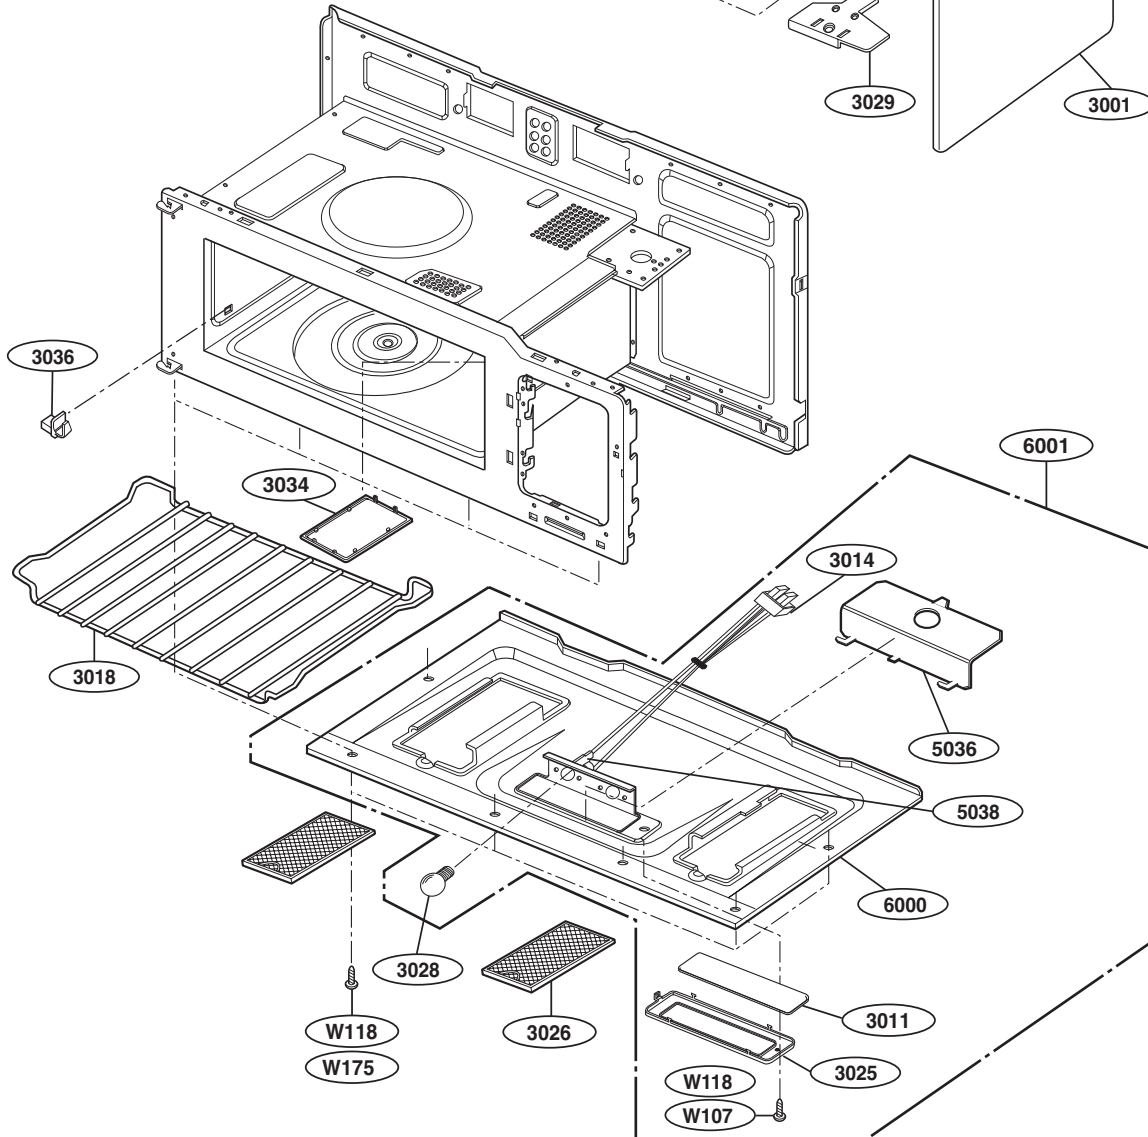

OVEN CAVITY PARTS

For Model :
JVM1540SMSS
JVM1540LMCS
JNM1541SMSS
HVM1540LMCS
HVM1540SMSS

For Model :
JVM1540DMWW
JVM1540DMBB
JVM1540DMCC
JNM1541DMWW
JNM1541DMBB
JNM1541DMCC
HVM1540DMWW
HVM1540DMBB

For Model:
JVM1540DMWW
JVM1540DMCC
JNM1541DMWW
JNM1541DMCC
HVM1540DMWW

W138

For Model:
JVM1540DMBB
JNM1541DMBB
HVM1540DMBB
JVM1540SMSS
JVM1540LMCS
JNM1541SMSS
HVM1540LMCS
HVM1540SMSS

W142

LATCH BOARD PARTS

INTERIOR PARTS (I)

INTERIOR PARTS (II)

INSTALLATION PARTS

- For Model :
- JVM1540MWW
 - JVM1540DMBB
 - JVM1540DMCC
 - JVM1540SMSS
 - JVM1540LMCS
 - HVM1540MWW
 - HVM1540DMBB
 - HVM1540LMCS
 - HVM1540SMSS