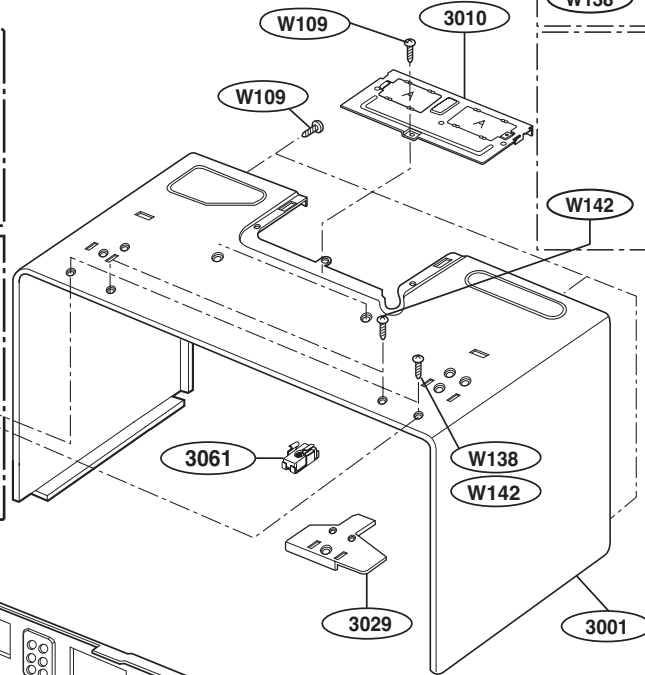

W138

For Model:
JVM1540DMBB
JNM1541DMBB
HVM1540DMBB
JVM1540SMSS
JVM1540LMCS
JNM1541SMSS
HVM1540LMCS
HVM1540SMSS

W142

LATCH BOARD PARTS

INTERIOR PARTS (I)

INTERIOR PARTS (II)

INSTALLATION PARTS

- For Model :
- JVM1540MWW
 - JVM1540DMBB
 - JVM1540DMCC
 - JVM1540SMSS
 - JVM1540LMCS
 - HVM1540MWW
 - HVM1540DMBB
 - HVM1540LMCS
 - HVM1540SMSS