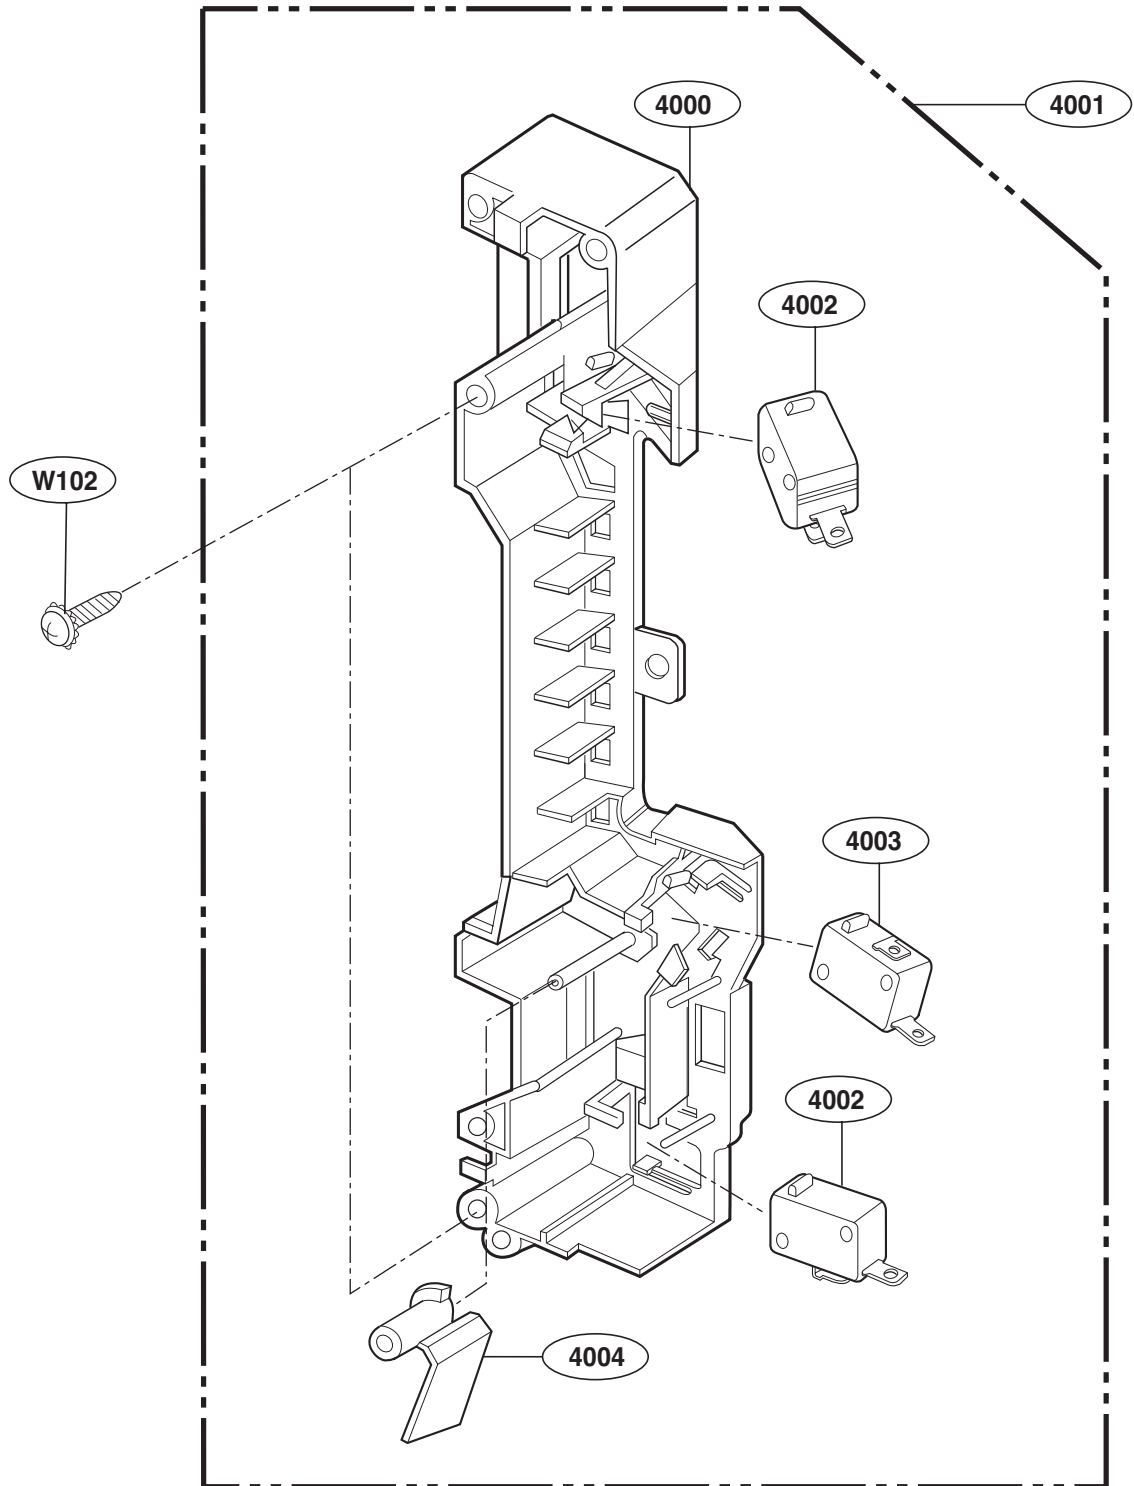

----- Manual continues below -----

EXPLODED VIEW

DOOR PARTS(I)

For Model :
JVM1540DMWW
JVM1540DMBB
JVM1540DMCC
JNM1541DMWW
JNM1541DMBB
JNM1541DMCC
HVM1540DMWW
HVM1540DMBB

P/No: MFL32357701

CONTROLLER PARTS(I)

W138

For Model:
JVM1540DMBB
JNM1541DMBB
HVM1540DMBB
JVM1540SMSS
JVM1540LMCS
JNM1541SMSS
HVM1540LMCS
HVM1540SMSS

W142

LATCH BOARD PARTS

INTERIOR PARTS (I)

INTERIOR PARTS (II)

INSTALLATION PARTS

- For Model :
- JVM1540MWW
 - JVM1540DMBB
 - JVM1540DMCC
 - JVM1540SMSS
 - JVM1540LMCS
 - HVM1540MWW
 - HVM1540DMBB
 - HVM1540LMCS
 - HVM1540SMSS