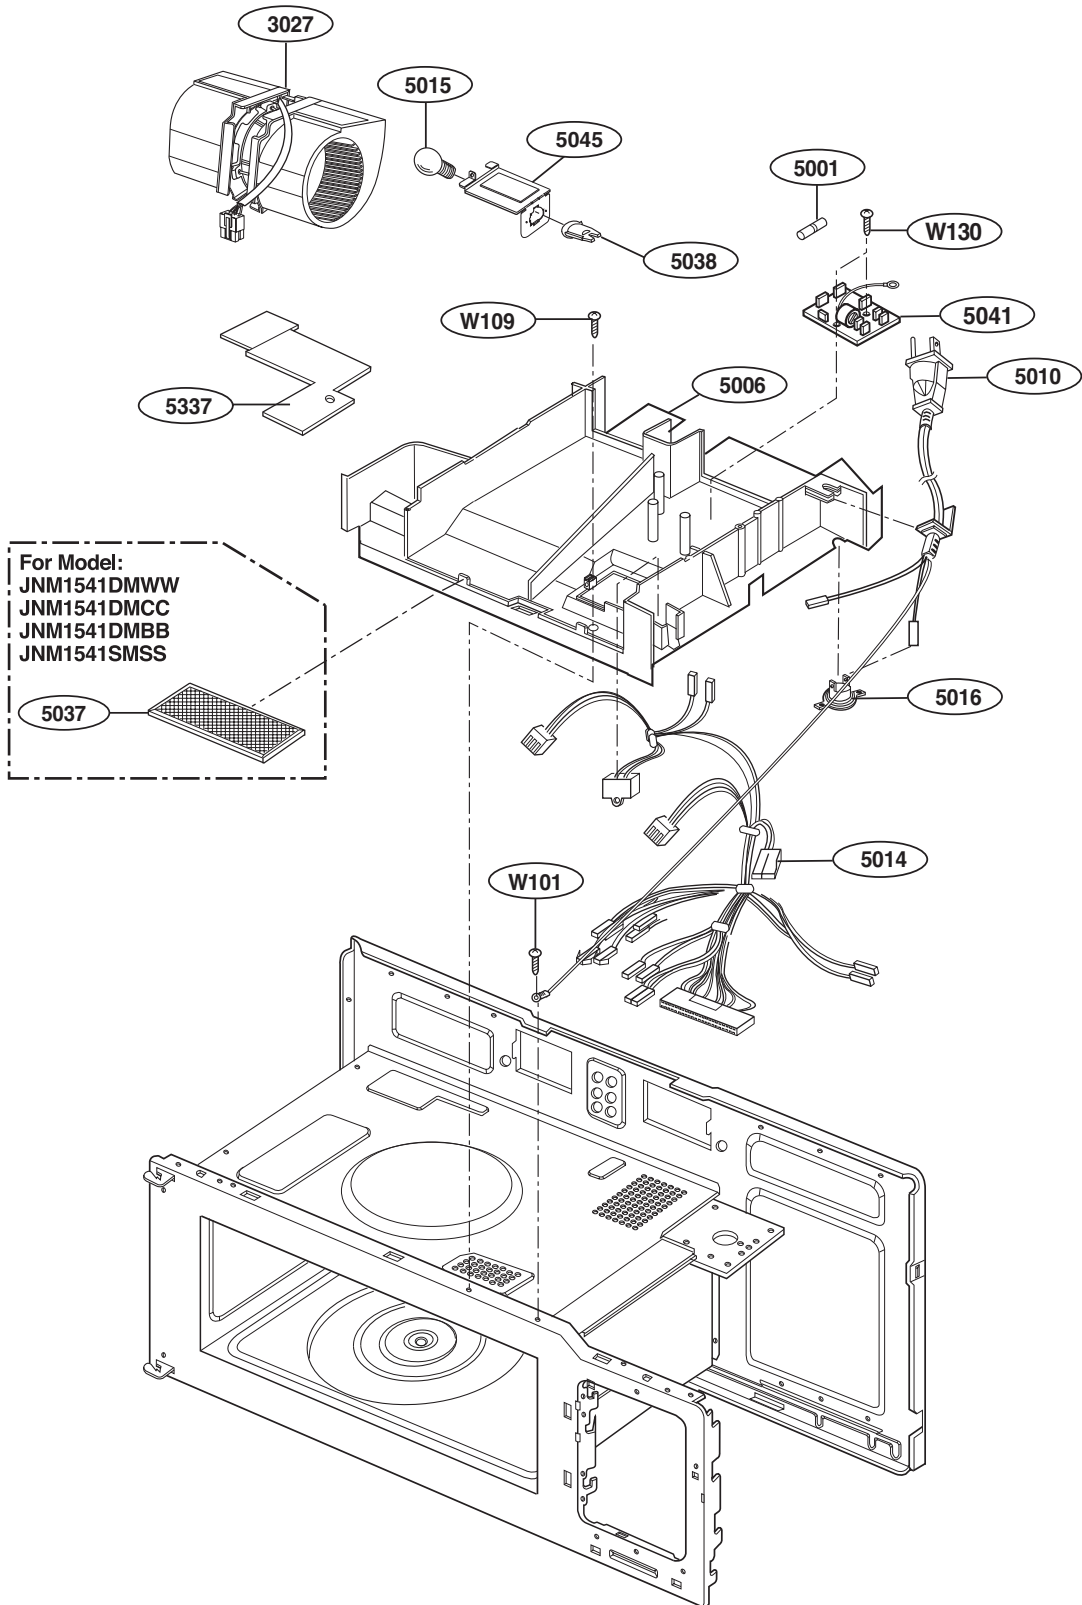

----- Manual continues below -----

EXPLODED VIEW

DOOR PARTS(I)

For Model :
JVM1540DMWW
JVM1540DMBB
JVM1540DMCC
JNM1541DMWW
JNM1541DMBB
JNM1541DMCC
HVM1540DMWW
HVM1540DMBB

P/No: MFL32357701

CONTROLLER PARTS(I)

W138

For Model:
JVM1540DMBB
JNM1541DMBB
HVM1540DMBB
JVM1540SMSS
JVM1540LMCS
JNM1541SMSS
HVM1540LMCS
HVM1540SMSS

W142

LATCH BOARD PARTS

INTERIOR PARTS (I)

INTERIOR PARTS (II)

INSTALLATION PARTS

- For Model :
- JVM1540MWW
 - JVM1540DMBB
 - JVM1540DMCC
 - JVM1540SMSS
 - JVM1540LMCS
 - HVM1540MWW
 - HVM1540DMBB
 - HVM1540LMCS
 - HVM1540SMSS