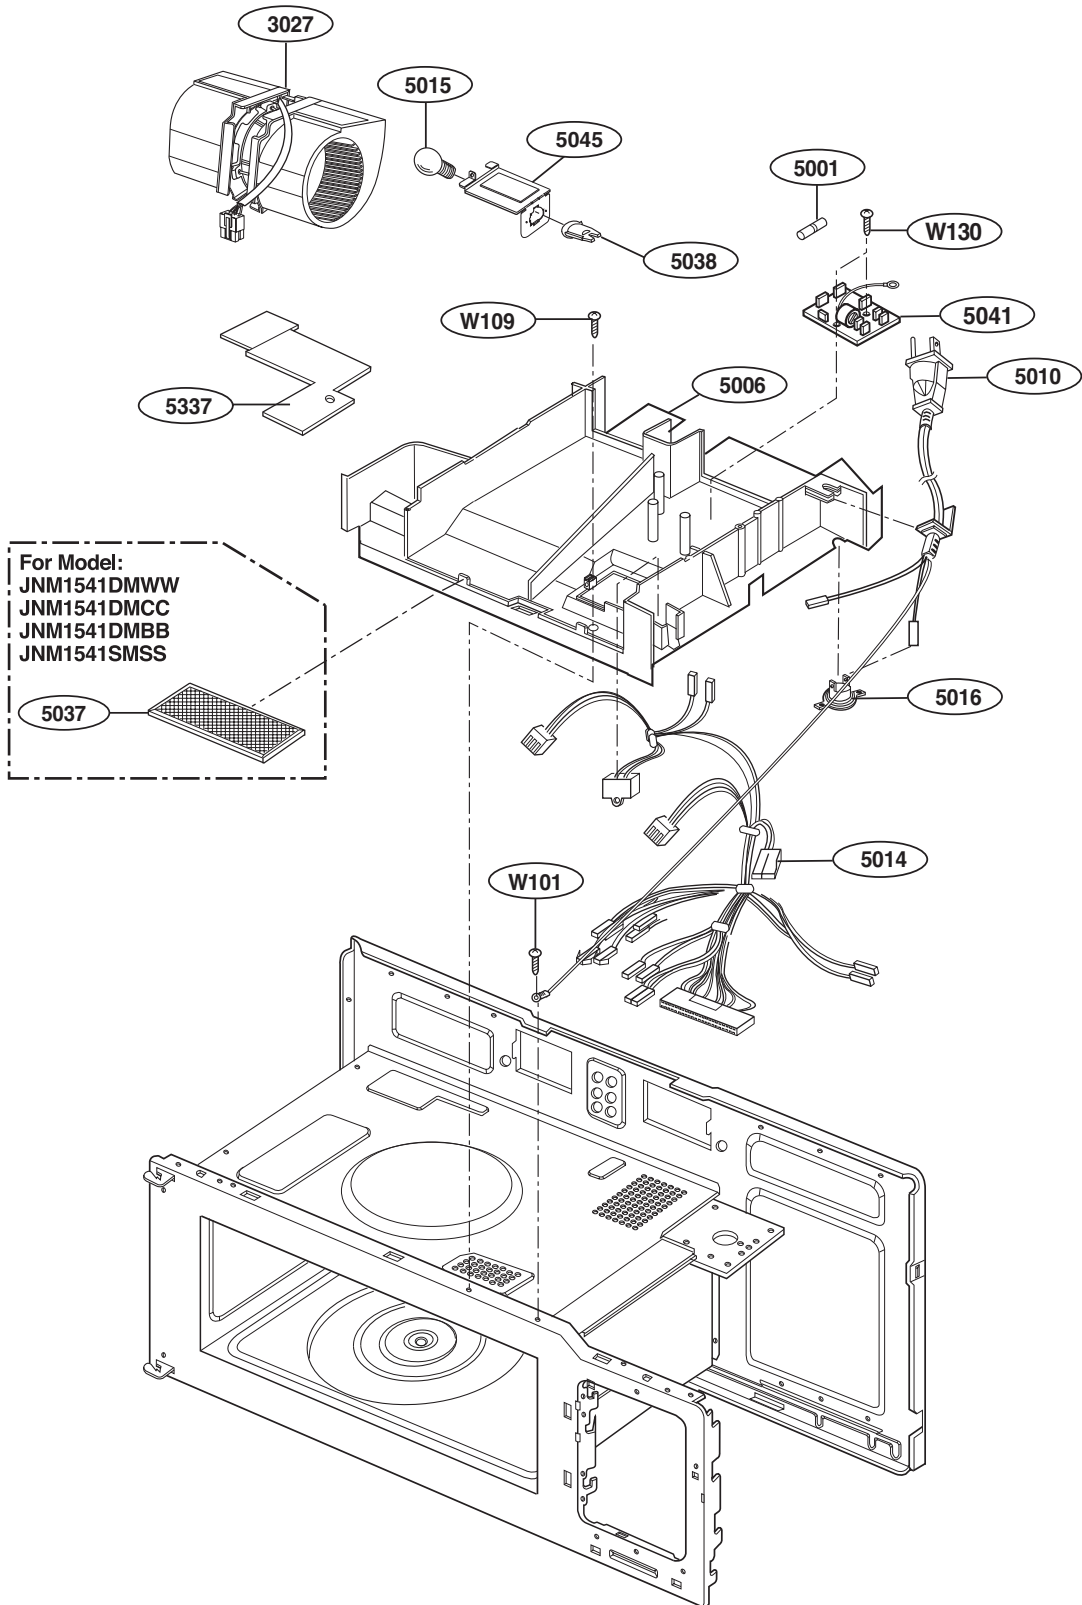

----- Manual continues below -----

EXPLODED VIEW

DOOR PARTS(I)

For Model :
JVM1540DMWW
JVM1540DMBB
JVM1540DMCC
JNM1541DMWW
JNM1541DMBB
JNM1541DMCC
HVM1540DMWW
HVM1540DMBB

P/No: MFL32357701

CONTROLLER PARTS(I)

W138

For Model:
JVM1540DMBB
JNM1541DMBB
HVM1540DMBB
JVM1540SMSS
JVM1540LMCS
JNM1541SMSS
HVM1540LMCS
HVM1540SMSS

W142

LATCH BOARD PARTS

INTERIOR PARTS (I)

INTERIOR PARTS (II)

INSTALLATION PARTS

For Model :
JVM1540MWW
JVM1540DMBB
JVM1540DMCC
JVM1540SMSS
JVM1540LMCS
HVM1540MWW
HVM1540DMBB
HVM1540LMCS
HVM1540SMSS

- OWNERS MANUAL (MFL1)
- INSTALLATION MANUAL (MFL3)
- COOKING GUIDE LABEL (MEZ1)
- UPPER TEMPLATE (MBM4)
- WALL TEMPLATE (MBM5)