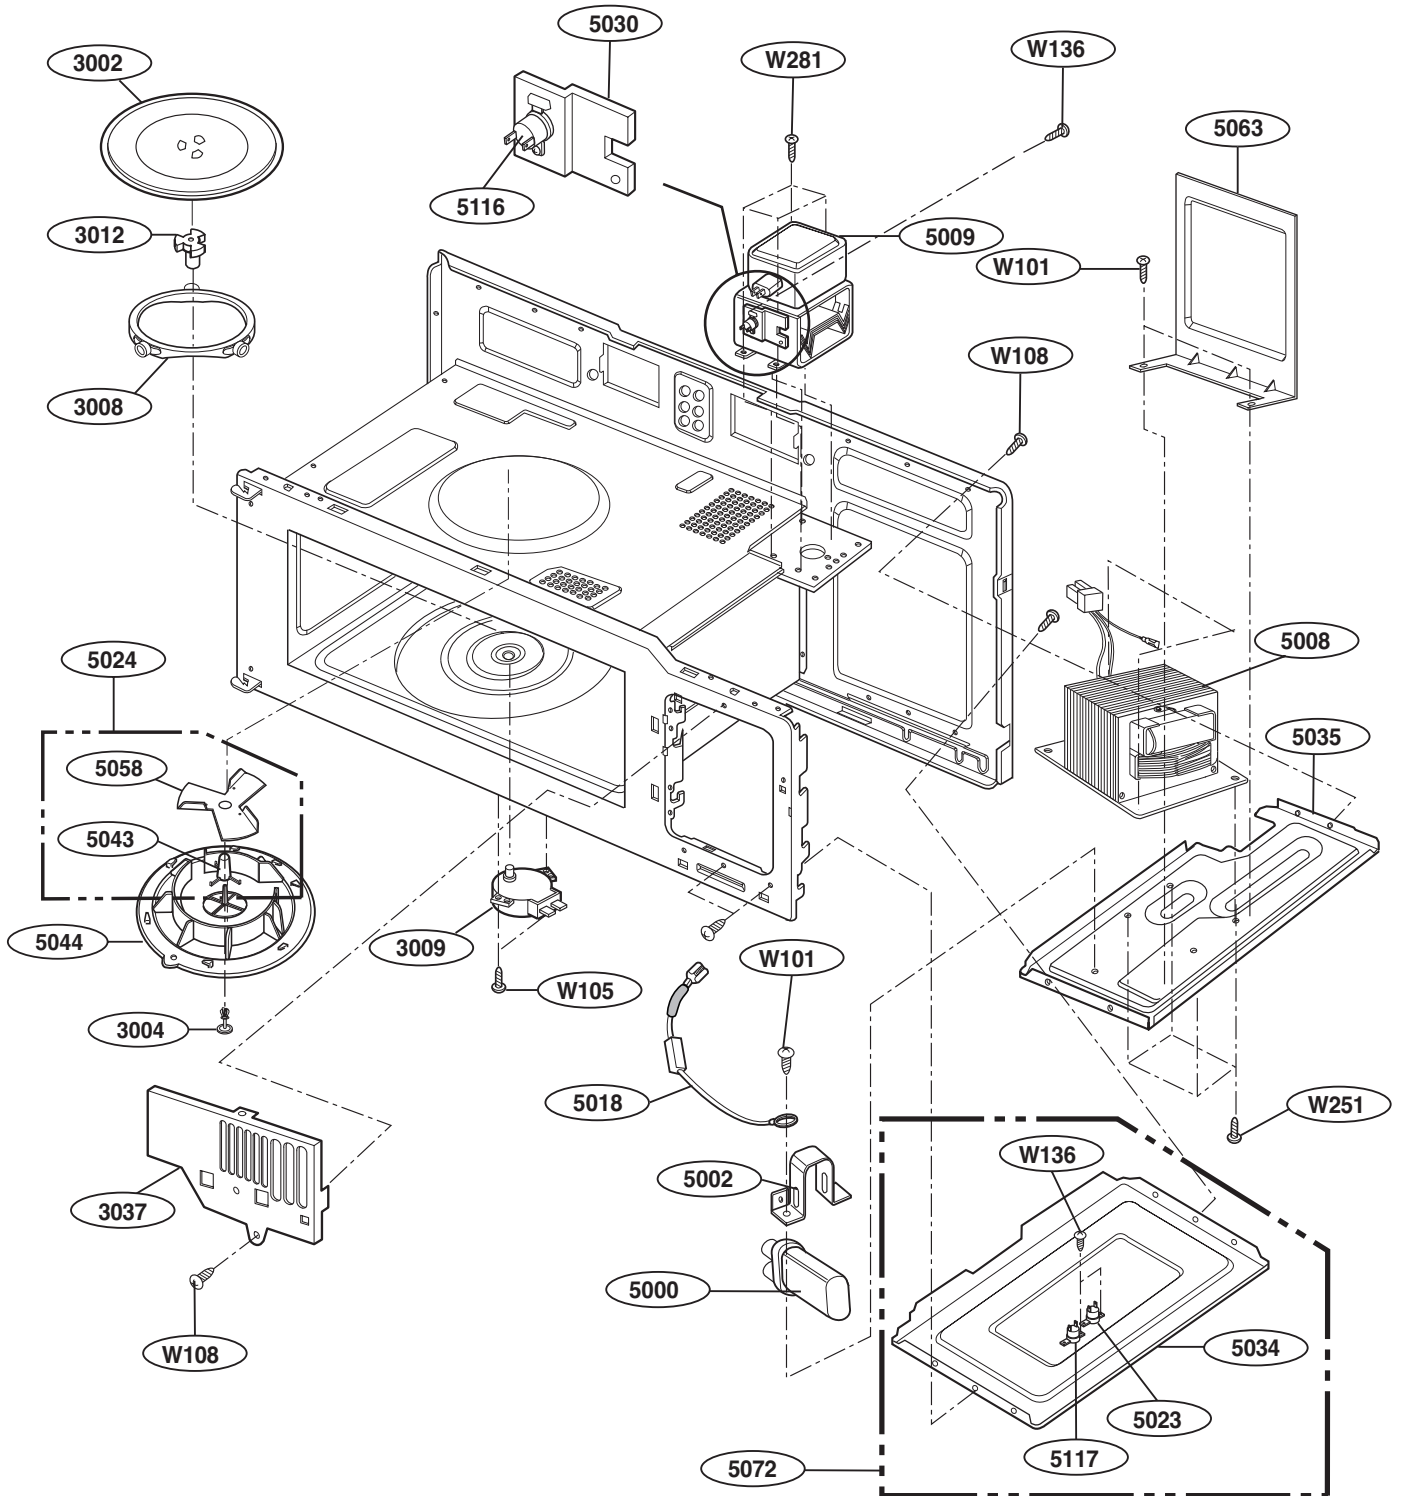

W138

For Model:
JVM1540DMBB
JNM1541DMBB
HVM1540DMBB
JVM1540SMSS
JVM1540LMCS
JNM1541SMSS
HVM1540LMCS
HVM1540SMSS

W142

LATCH BOARD PARTS

INTERIOR PARTS (I)

INTERIOR PARTS (II)

INSTALLATION PARTS

For Model :
JVM1540MWW
JVM1540DMBB
JVM1540DMCC
JVM1540SMSS
JVM1540LMCS
HVM1540MWW
HVM1540DMBB
HVM1540LMCS
HVM1540SMSS

- OWNERS MANUAL (MFL1)
- INSTALLATION MANUAL (MFL3)
- COOKING GUIDE LABEL (MEZ1)
- UPPER TEMPLATE (MBM4)
- WALL TEMPLATE (MBM5)