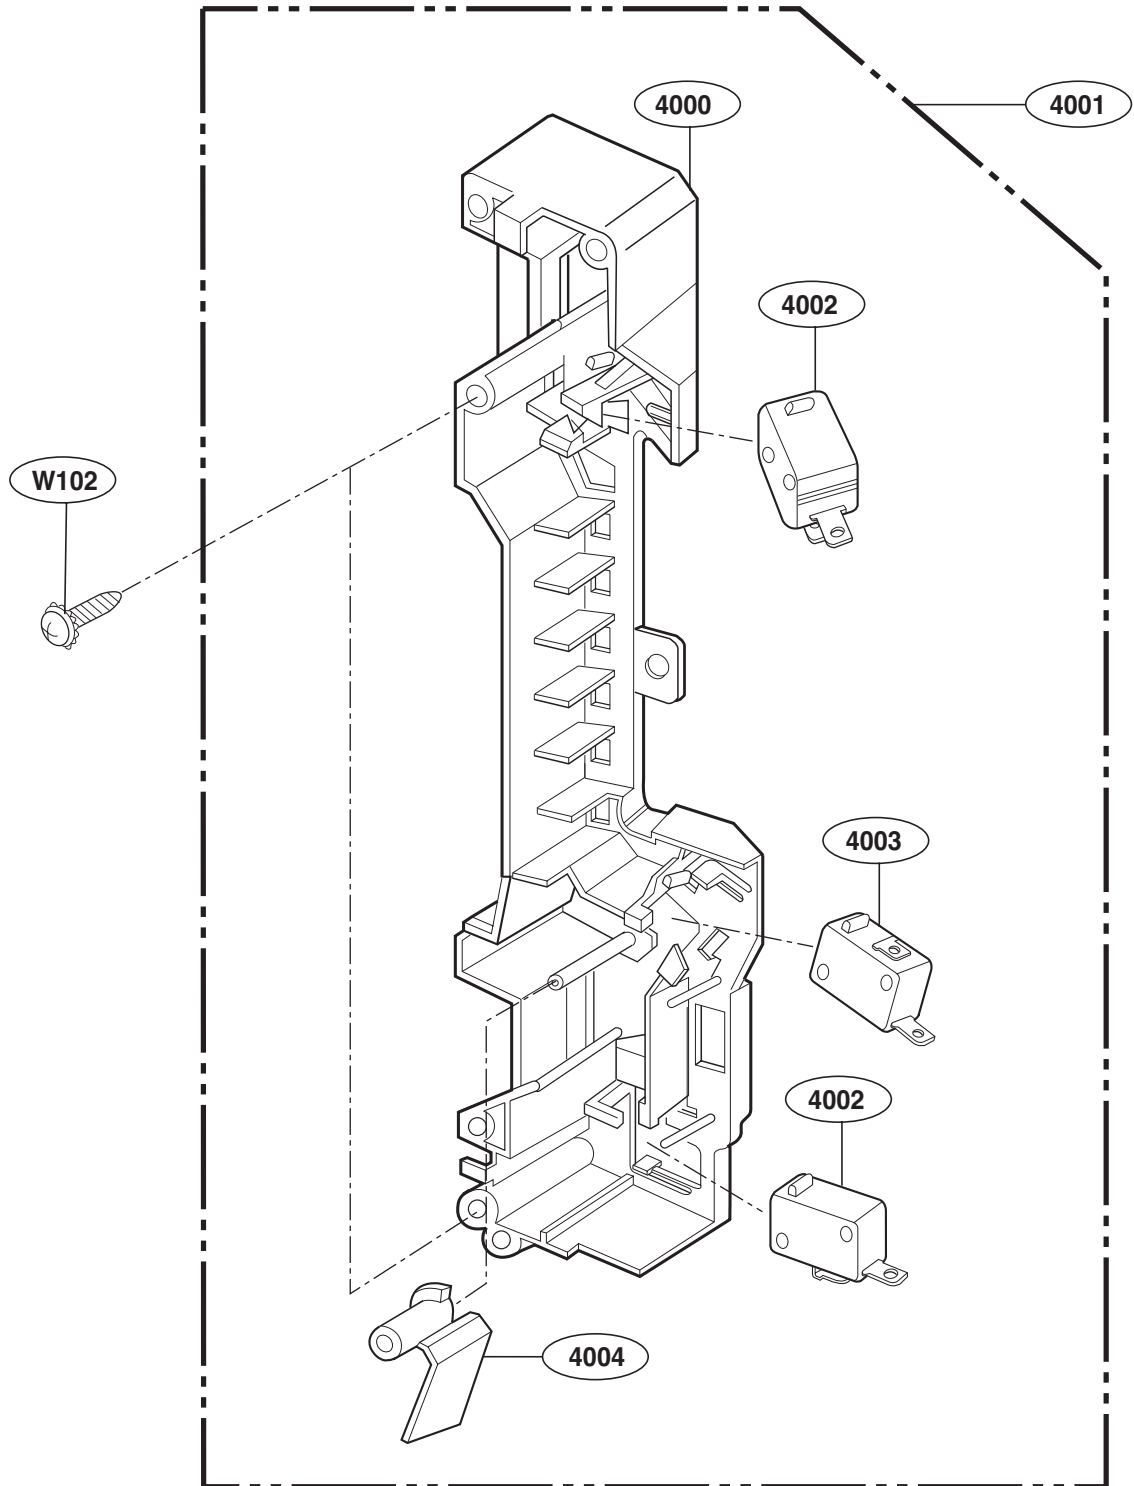

----- Manual continues below -----

EXPLODED VIEW

DOOR PARTS(I)

For Model :
JVM1540DMWW
JVM1540DMBB
JVM1540DMCC
JNM1541DMWW
JNM1541DMBB
JNM1541DMCC
HVM1540DMWW
HVM1540DMBB

P/No: MFL32357701

CONTROLLER PARTS(I)

OVEN CAVITY PARTS

For Model :
JVM1540SMSS
JVM1540LMCS
JNM1541SMSS
HVM1540LMCS
HVM1540SMSS

For Model :
JVM1540DMWW
JVM1540DMBB
JVM1540DMCC
JNM1541DMWW
JNM1541DMBB
JNM1541DMCC
HVM1540DMWW
HVM1540DMBB

For Model:
JVM1540DMWW
JVM1540DMCC
JNM1541DMWW
JNM1541DMCC
HVM1540DMWW

W138

For Model:
JVM1540DMBB
JNM1541DMBB
HVM1540DMBB
JVM1540SMSS
JVM1540LMCS
JNM1541SMSS
HVM1540LMCS
HVM1540SMSS

W142

LATCH BOARD PARTS

INTERIOR PARTS (I)

INTERIOR PARTS (II)

INSTALLATION PARTS

- OWNERS MANUAL — MFL1
- INSTALLATION MANUAL — MFL3
- COOKING GUIDE LABEL — MEZ1
- UPPER TEMPLATE — MBM4
- WALL TEMPLATE — MBM5