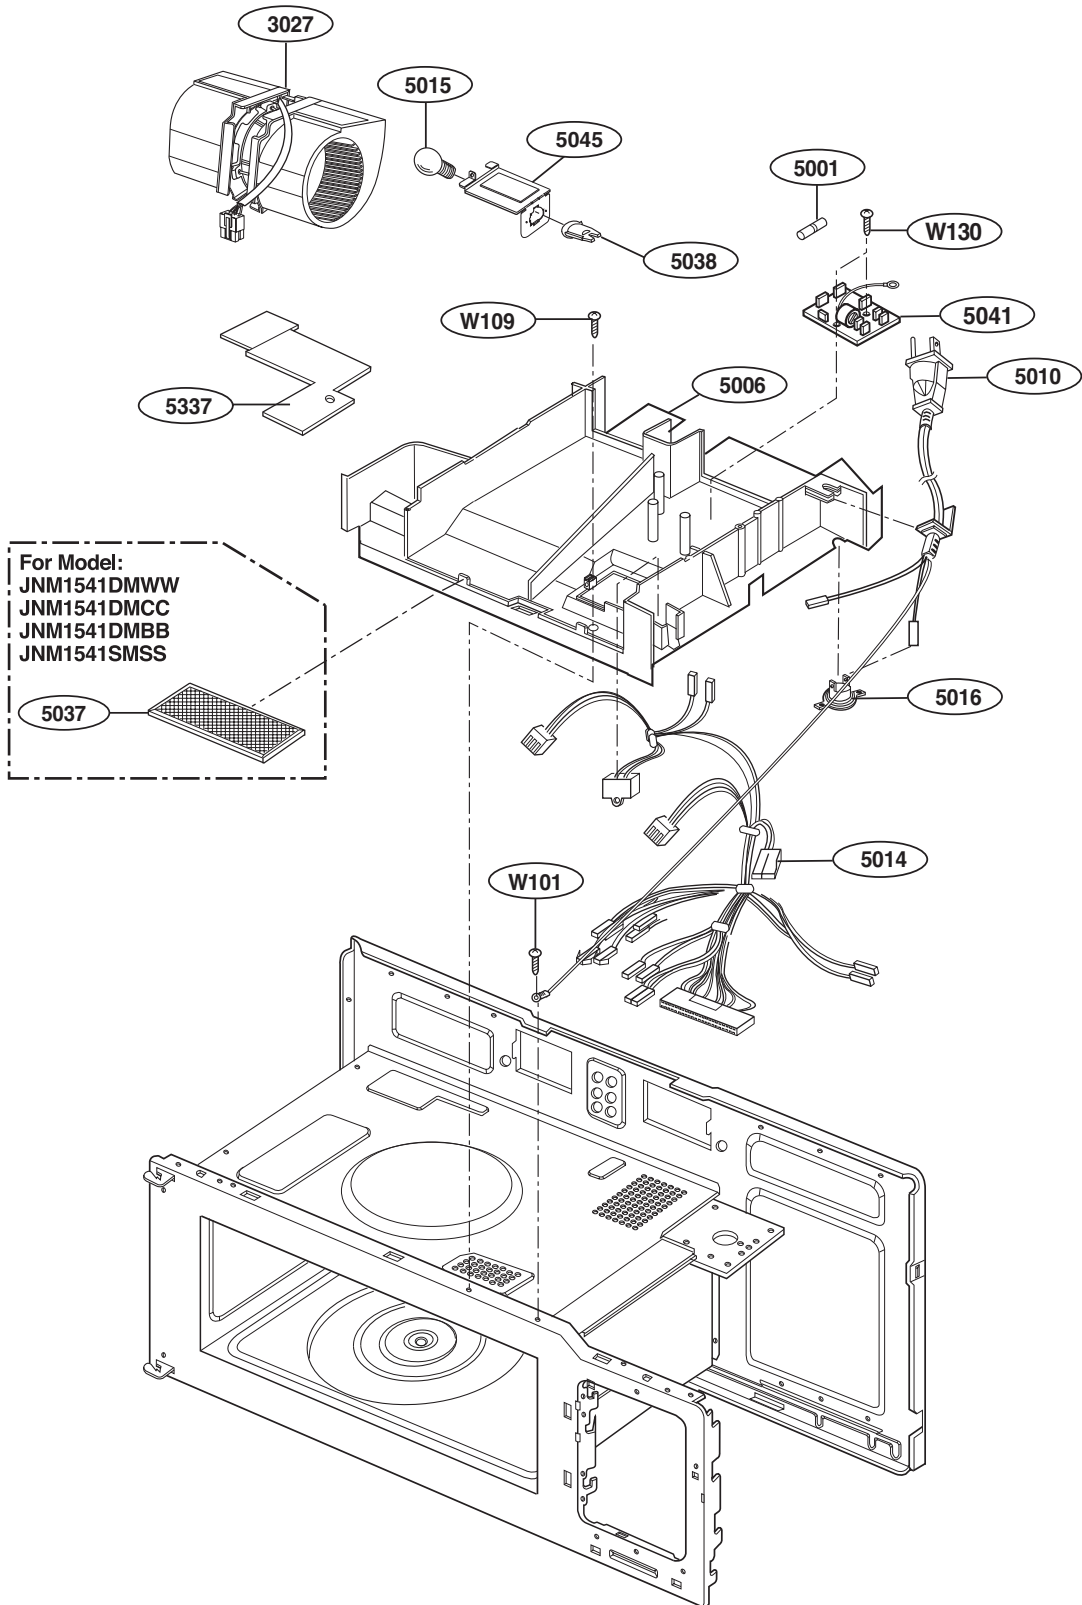

----- Manual continues below -----

EXPLODED VIEW

DOOR PARTS(I)

For Model :
JVM1540DMWW
JVM1540DMBB
JVM1540DMCC
JNM1541DMWW
JNM1541DMBB
JNM1541DMCC
HVM1540DMWW
HVM1540DMBB

P/No: MFL32357701

CONTROLLER PARTS(I)

OVEN CAVITY PARTS

For Model :
JVM1540SMSS
JVM1540LMCS
JNM1541SMSS
HVM1540LMCS
HVM1540SMSS

For Model :
JVM1540DMWW
JVM1540DMBB
JVM1540DMCC
JNM1541DMWW
JNM1541DMBB
JNM1541DMCC
HVM1540DMWW
HVM1540DMBB

For Model:
JVM1540DMWW
JVM1540DMCC
JNM1541DMWW
JNM1541DMCC
HVM1540DMWW

W138

For Model:
JVM1540DMBB
JNM1541DMBB
HVM1540DMBB
JVM1540SMSS
JVM1540LMCS
JNM1541SMSS
HVM1540LMCS
HVM1540SMSS

W142

LATCH BOARD PARTS

INTERIOR PARTS (I)

INTERIOR PARTS (II)

INSTALLATION PARTS

- OWNERS MANUAL — MFL1
- INSTALLATION MANUAL — MFL3
- COOKING GUIDE LABEL — MEZ1
- UPPER TEMPLATE — MBM4
- WALL TEMPLATE — MBM5