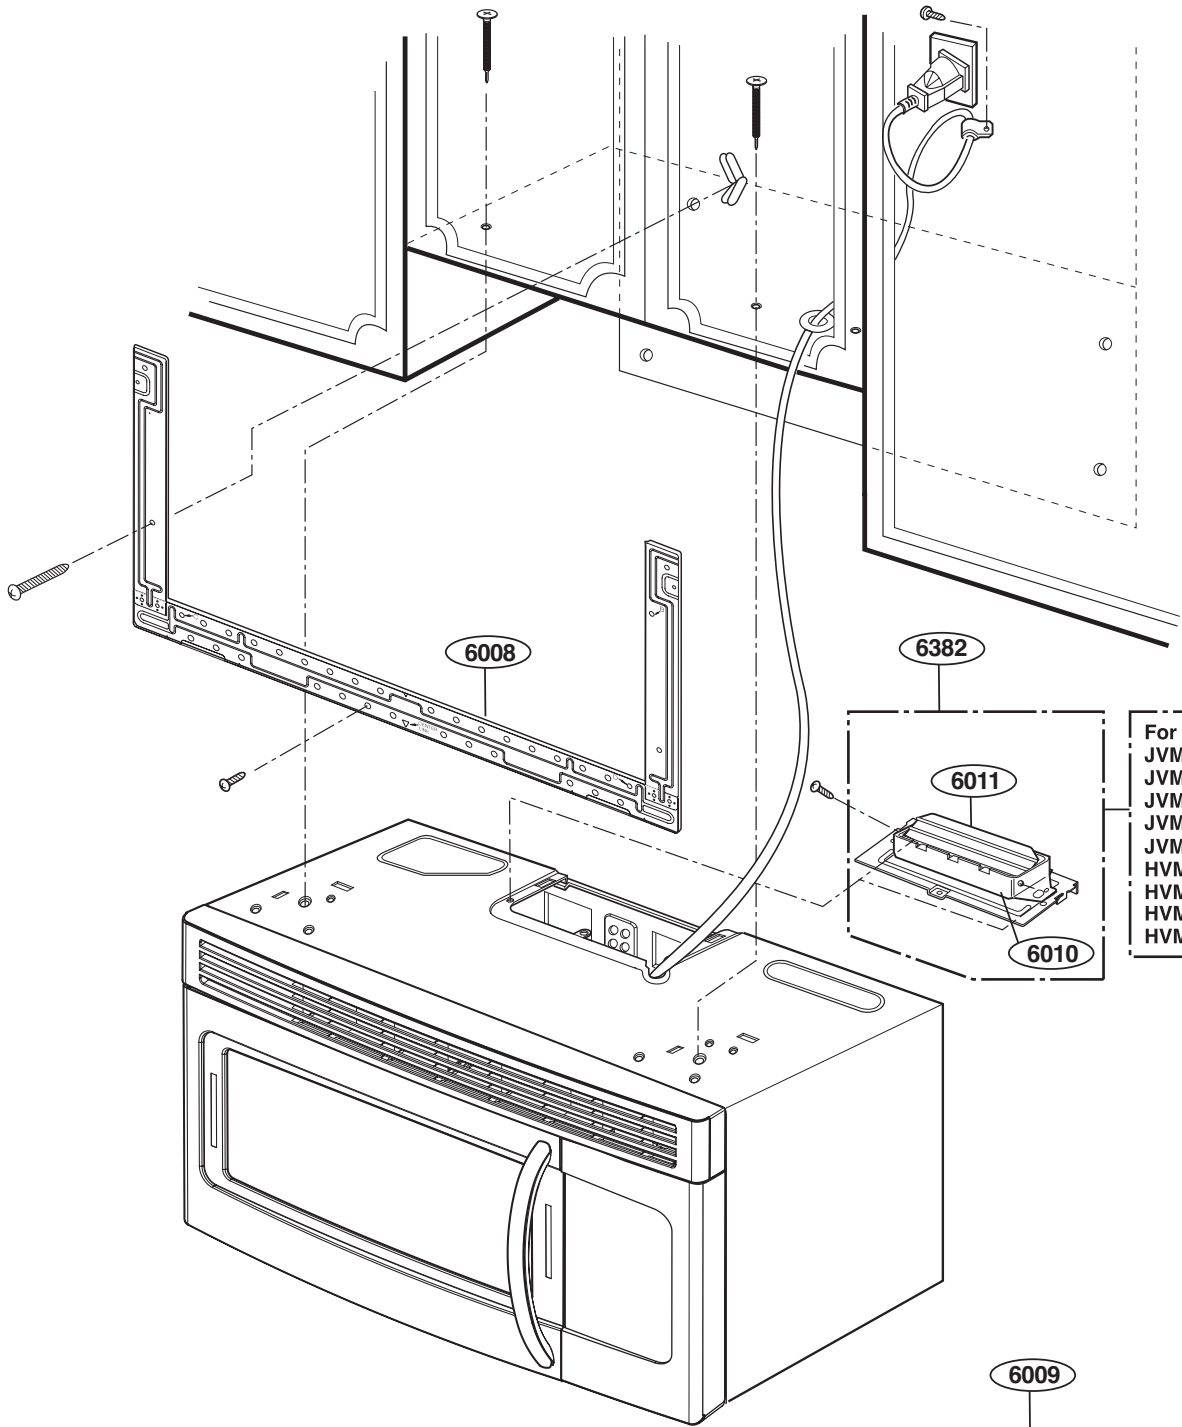

----- Manual continues below -----

EXPLODED VIEW

DOOR PARTS(I)

For Model :
JVM1540DMWW
JVM1540DMBB
JVM1540DMCC
JNM1541DMWW
JNM1541DMBB
JNM1541DMCC
HVM1540DMWW
HVM1540DMBB

P/No: MFL32357701

CONTROLLER PARTS(I)

W138

For Model:
JVM1540DMBB
JNM1541DMBB
HVM1540DMBB
JVM1540SMSS
JVM1540LMCS
JNM1541SMSS
HVM1540LMCS
HVM1540SMSS

W142

LATCH BOARD PARTS

INTERIOR PARTS (I)

INTERIOR PARTS (II)

INSTALLATION PARTS

- OWNERS MANUAL — MFL1
- INSTALLATION MANUAL — MFL3
- COOKING GUIDE LABEL — MEZ1
- UPPER TEMPLATE — MBM4
- WALL TEMPLATE — MBM5