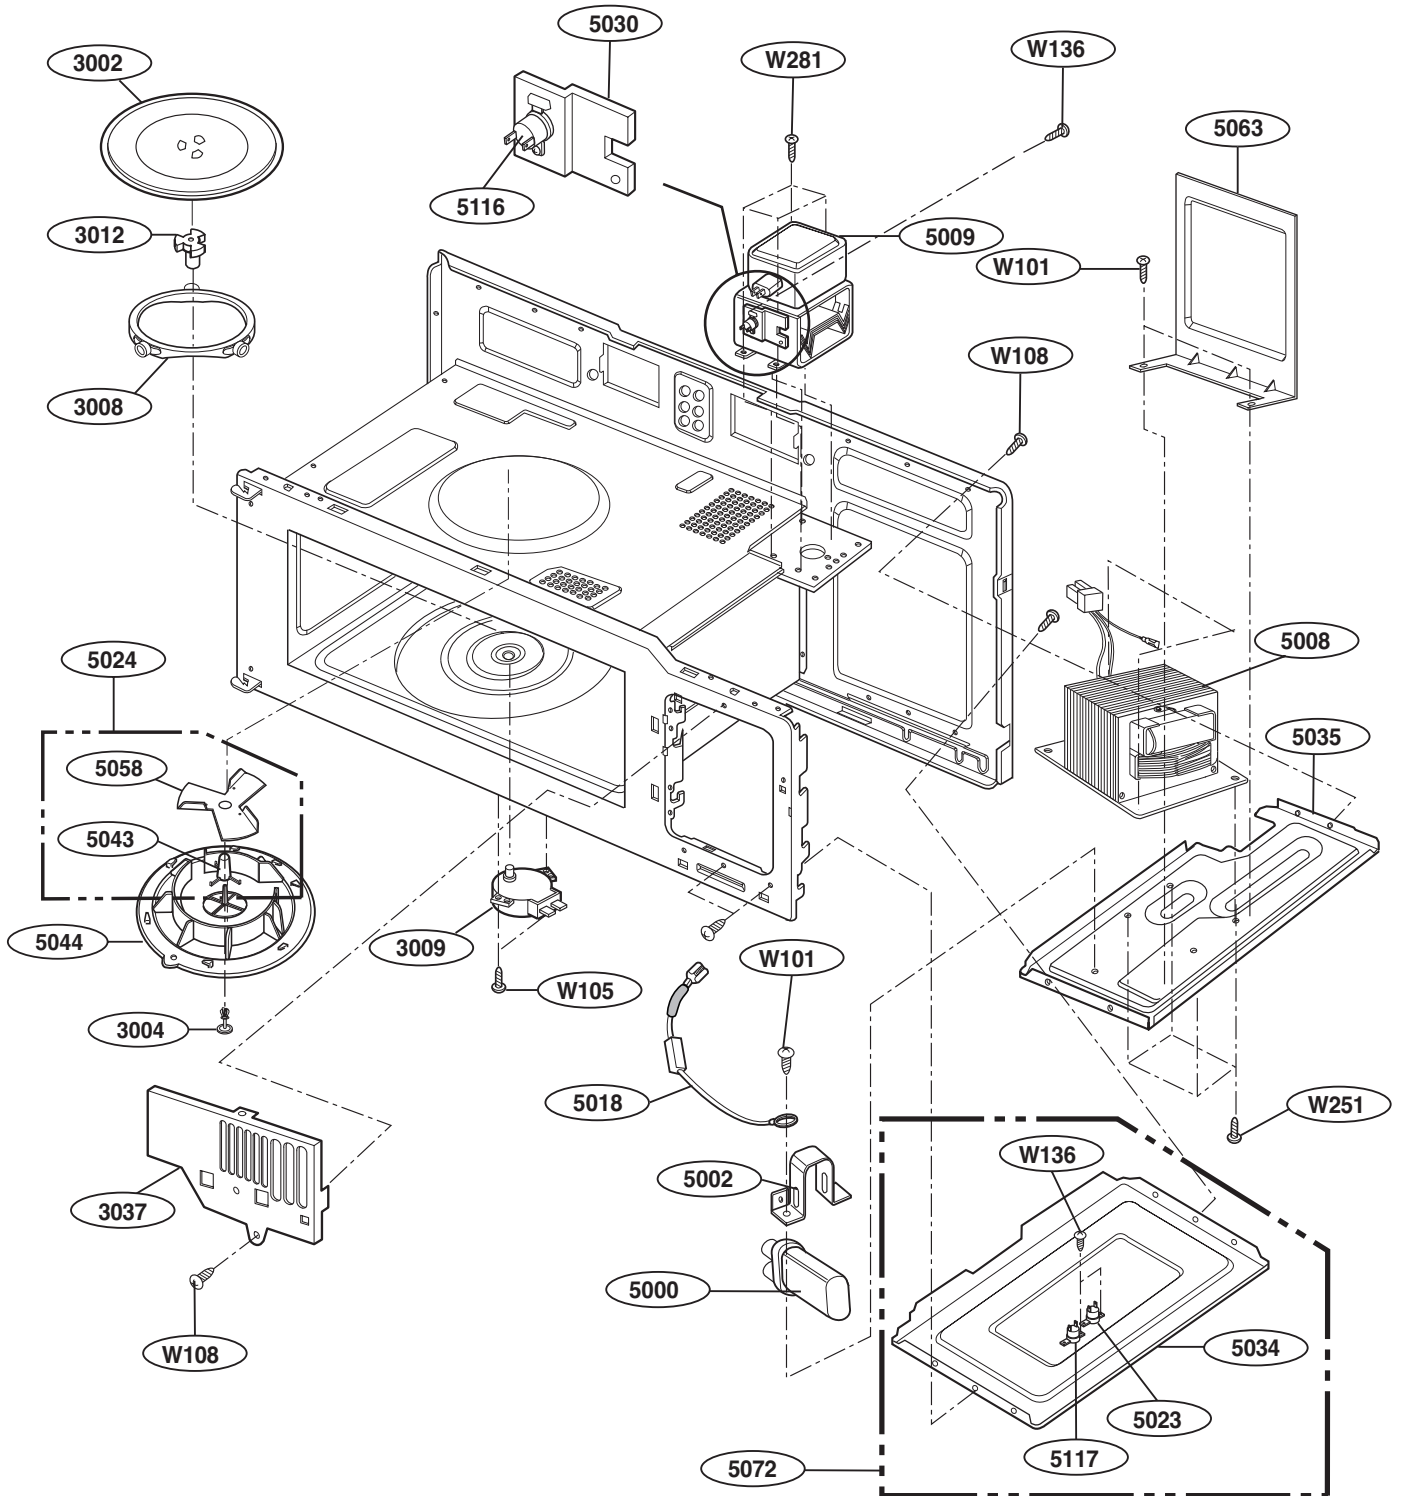

----- Manual continues below -----

EXPLODED VIEW

DOOR PARTS(I)

For Model :
JVM1540DMWW
JVM1540DMBB
JVM1540DMCC
JNM1541DMWW
JNM1541DMBB
JNM1541DMCC
HVM1540DMWW
HVM1540DMBB

P/No: MFL32357701

CONTROLLER PARTS(I)

W138

For Model:
JVM1540DMBB
JNM1541DMBB
HVM1540DMBB
JVM1540SMSS
JVM1540LMCS
JNM1541SMSS
HVM1540LMCS
HVM1540SMSS

W142

LATCH BOARD PARTS

INTERIOR PARTS (I)

INTERIOR PARTS (II)

INSTALLATION PARTS

- OWNERS MANUAL — MFL1
- INSTALLATION MANUAL — MFL3
- COOKING GUIDE LABEL — MEZ1
- UPPER TEMPLATE — MBM4
- WALL TEMPLATE — MBM5