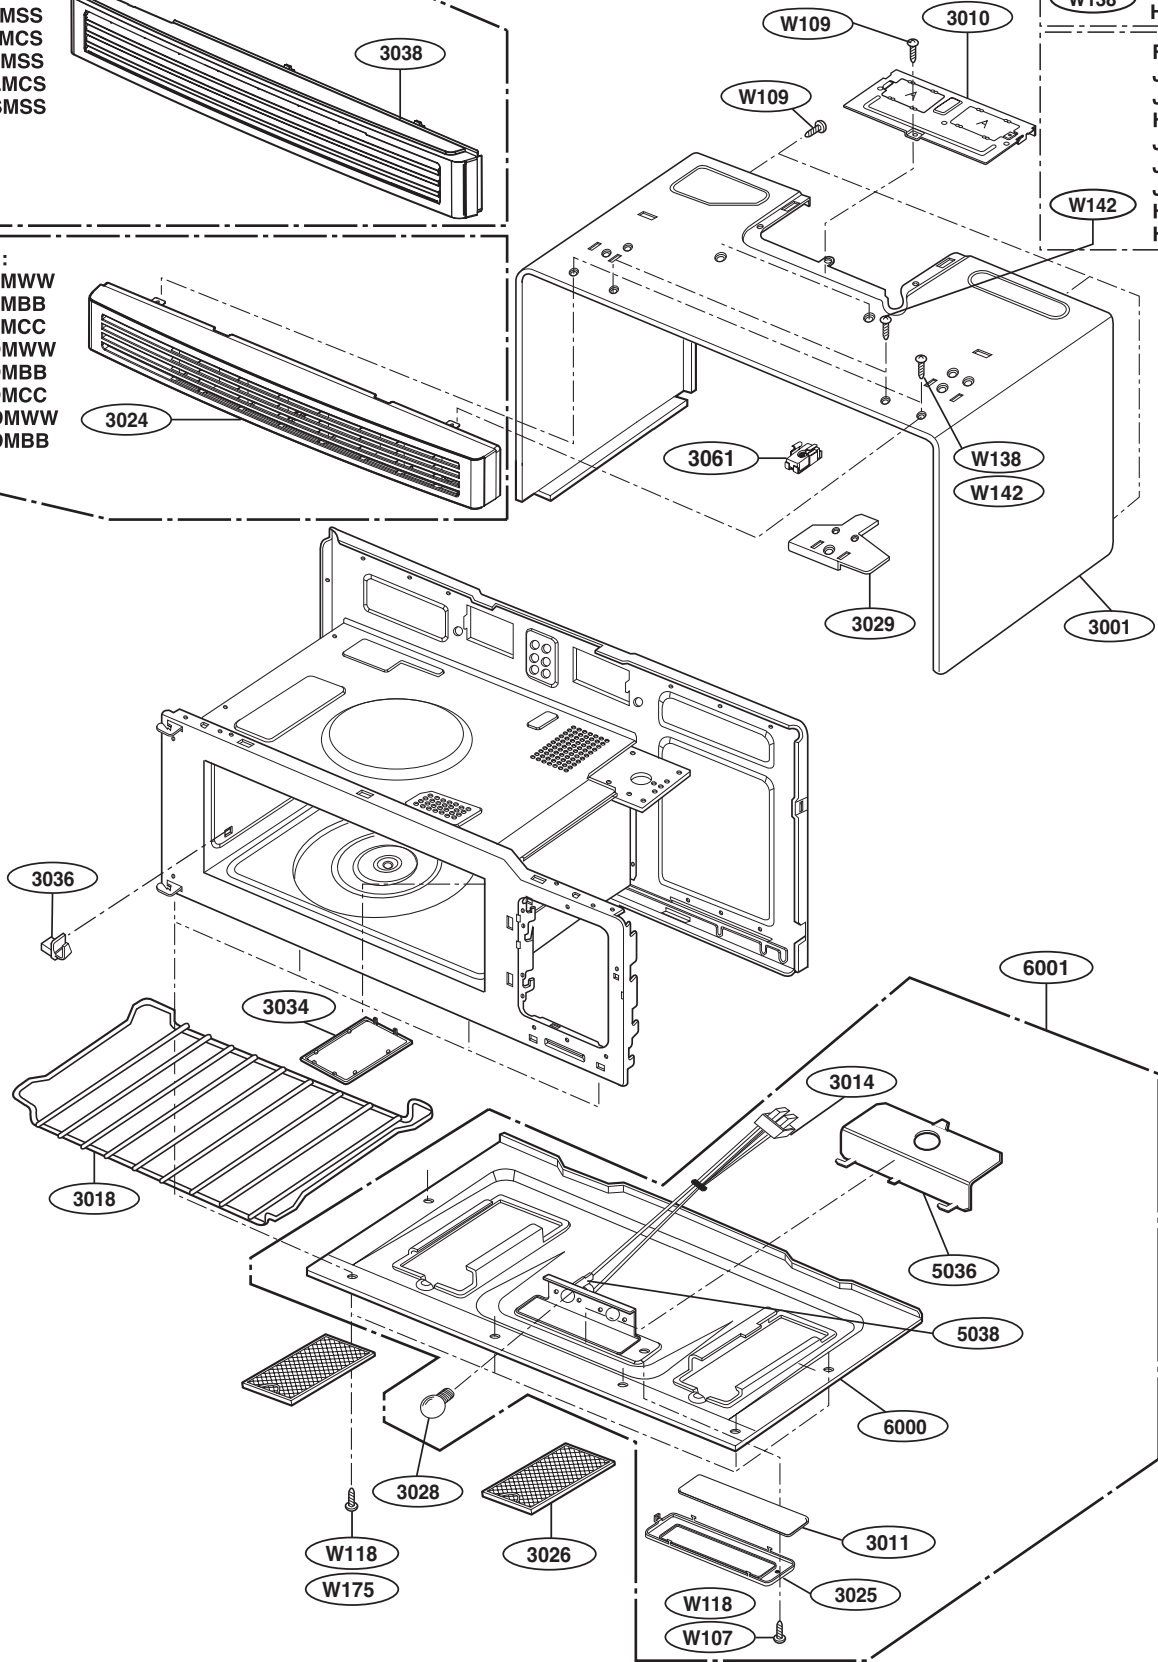

----- Manual continues below -----

EXPLODED VIEW

DOOR PARTS(I)

For Model :
JVM1540DMWW
JVM1540DMBB
JVM1540DMCC
JNM1541DMWW
JNM1541DMBB
JNM1541DMCC
HVM1540DMWW
HVM1540DMBB

P/No: MFL32357701

CONTROLLER PARTS(I)

OVEN CAVITY PARTS

For Model :
JVM1540SMSS
JVM1540LMCS
JNM1541SMSS
HVM1540LMCS
HVM1540SMSS

For Model :
JVM1540DMWW
JVM1540DMBB
JVM1540DMCC
JNM1541DMWW
JNM1541DMBB
JNM1541DMCC
HVM1540DMWW
HVM1540DMBB

For Model:
JVM1540DMWW
JVM1540DMCC
JNM1541DMWW
JNM1541DMCC
HVM1540DMWW

W138

For Model:
JVM1540DMBB
JNM1541DMBB
HVM1540DMBB
JVM1540SMSS
JVM1540LMCS
JNM1541SMSS
HVM1540LMCS
HVM1540SMSS

W142

LATCH BOARD PARTS

INTERIOR PARTS (I)

INTERIOR PARTS (II)

INSTALLATION PARTS

- OWNERS MANUAL — MFL1
- INSTALLATION MANUAL — MFL3
- COOKING GUIDE LABEL — MEZ1
- UPPER TEMPLATE — MBM4
- WALL TEMPLATE — MBM5