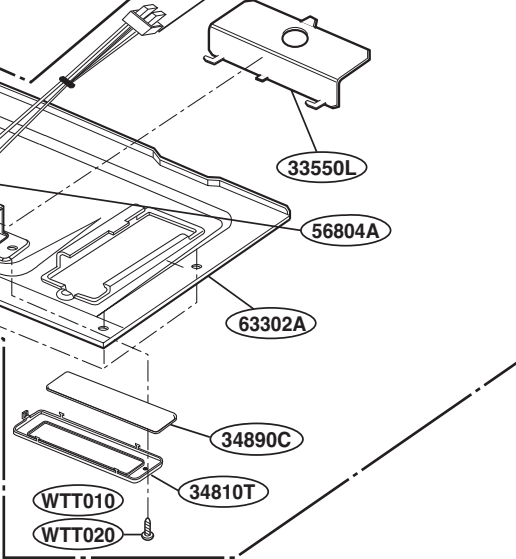

WTT010

WTT020

34890C

34810T