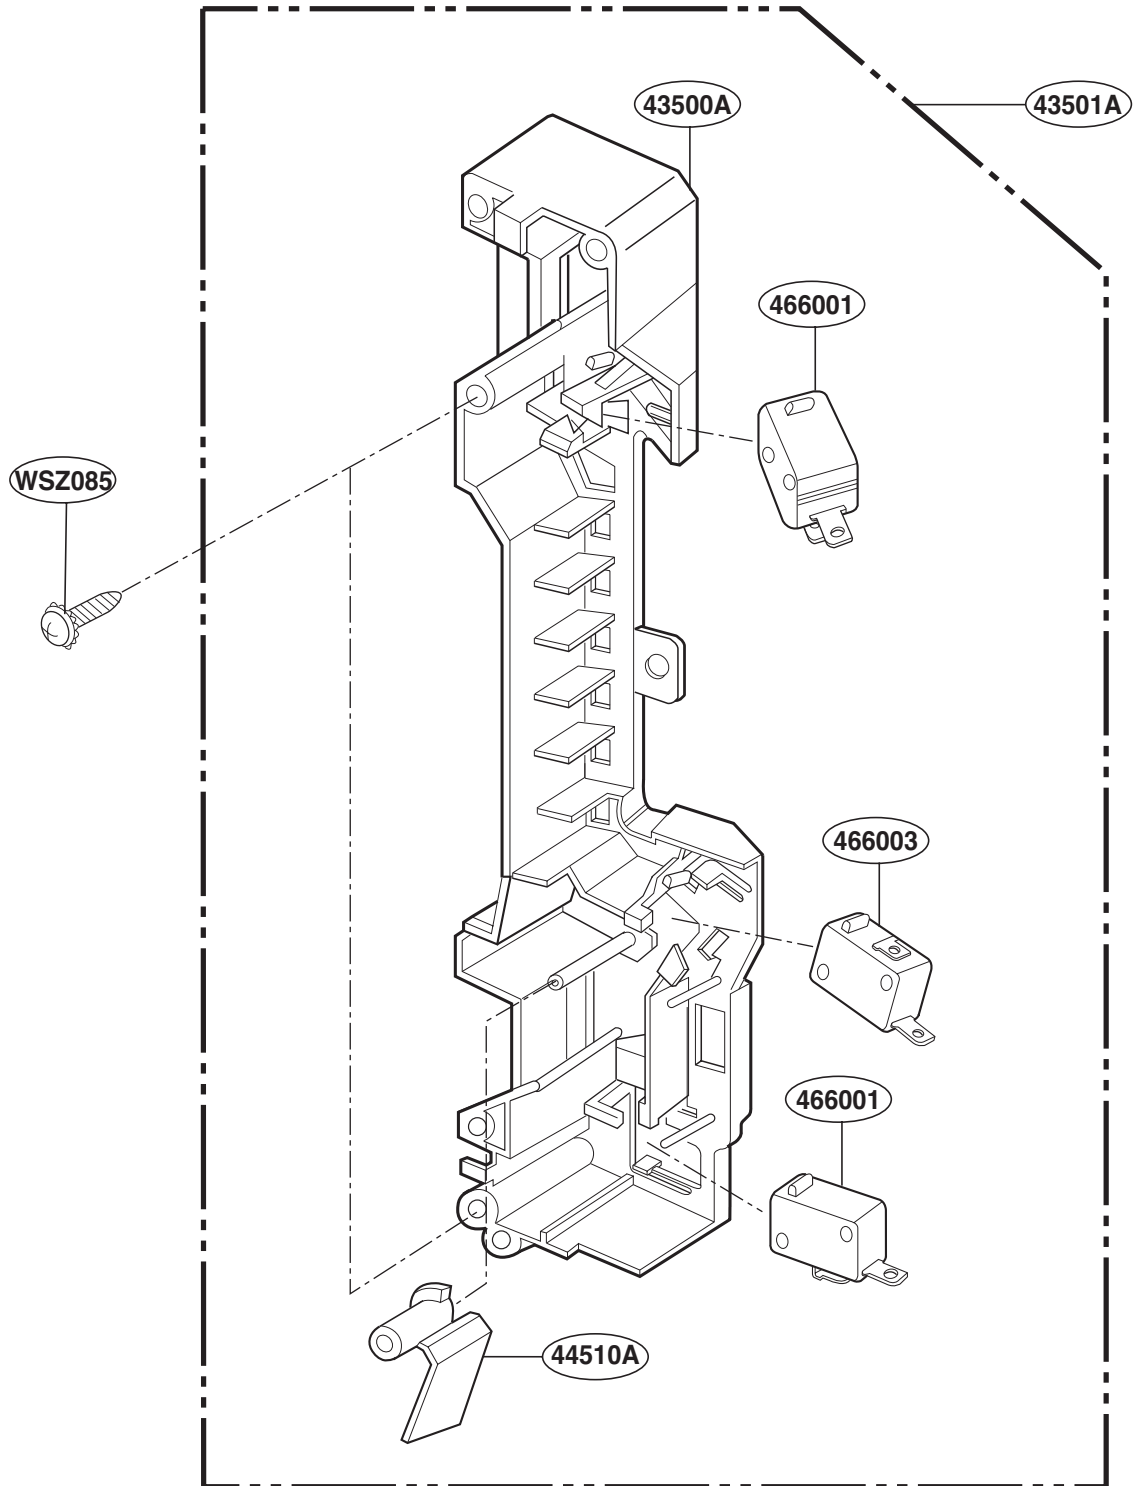

34810T

LATCH BOARD PARTS

INTERIOR PARTS (I)

INSTALLATION PARTS

- OWNERS MANUAL *01
- INSTALLATION MANUAL *04
- COOKING GUIDE LABEL *05
- TEMPLATE *06