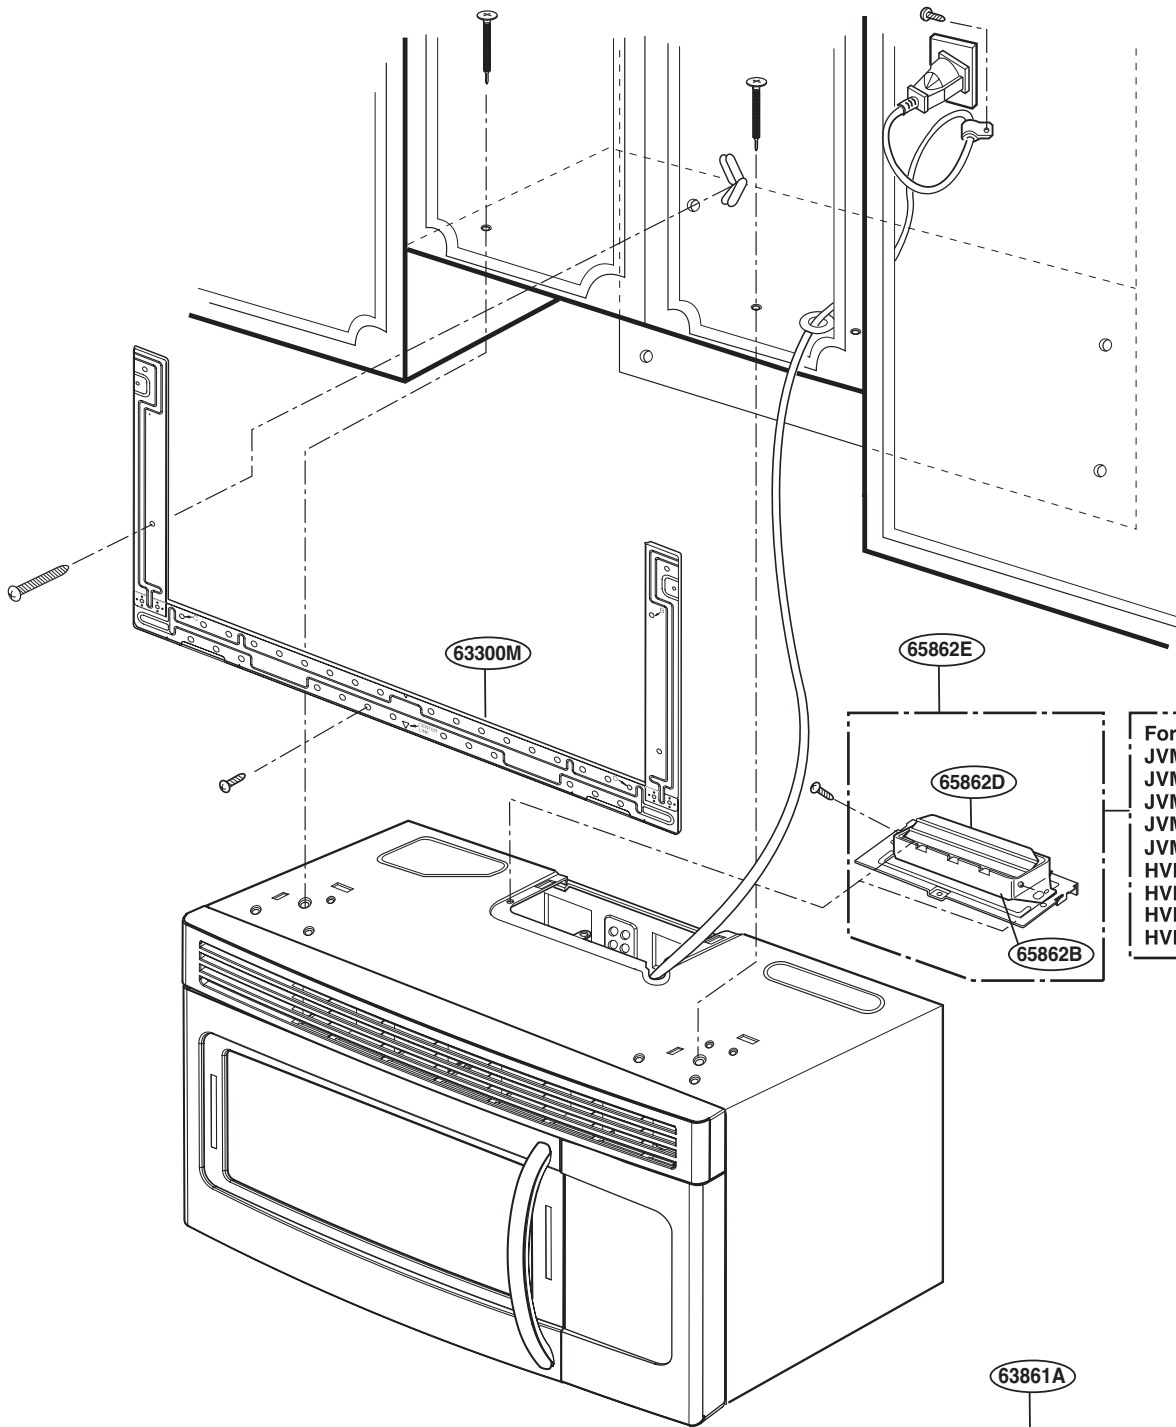

For Model:
JVM1540DMWW
JVM1540DMCC
JNM1541DMWW
JNM1541DMCC
HVM1540DMWW

WTT029

For Model:
JVM1540DMBB
JNM1541DMBB
HVM1540DMBB
JVM1540SMSS
JVM1540LMCS
JNM1541SMSS
HVM1540LMCS
HVM1540SMSS

WTT027

LATCH BOARD PARTS

INTERIOR PARTS (I)

INTERIOR PARTS (II)

INSTALLATION PARTS

For Model :
 JVM1540MWW
 JVM1540DMBB
 JVM1540DMCC
 JVM1540SMSS
 JVM1540LMCS
 HVM1540MWW
 HVM1540DMBB
 HVM1540LMCS
 HVM1540SMSS

- OWNERS MANUAL
- *01
- INSTALLATION MANUAL
- *04
- COOKING GUIDE LABEL
- *05
- TEMPLATE
- *06