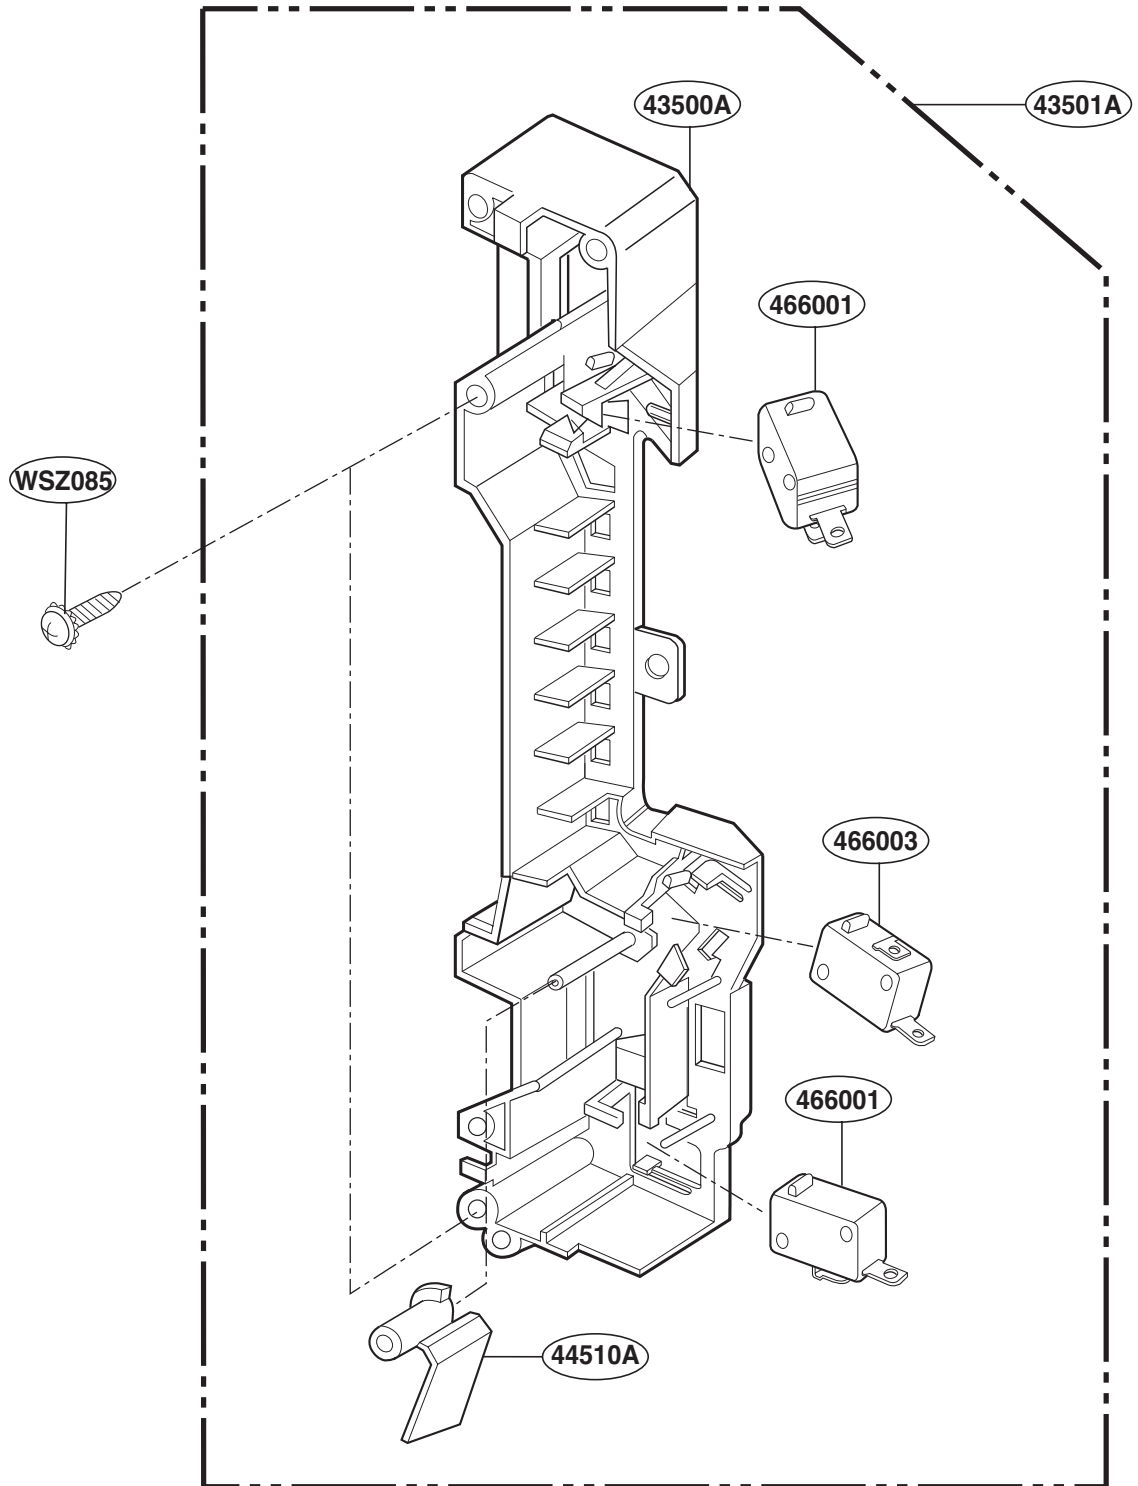

For Model:
JVM1540DMWW
JVM1540DMCC
JNM1541DMWW
JNM1541DMCC
HVM1540DMWW

WTT029

For Model:
JVM1540DMBB
JNM1541DMBB
HVM1540DMBB
JVM1540SMSS
JVM1540LMCS
JNM1541SMSS
HVM1540LMCS
HVM1540SMSS

WTT027

LATCH BOARD PARTS

INTERIOR PARTS (I)

INTERIOR PARTS (II)

INSTALLATION PARTS

For Model :
 JVM1540MWW
 JVM1540DMBB
 JVM1540DMCC
 JVM1540SMSS
 JVM1540LMCS
 HVM1540MWW
 HVM1540DMBB
 HVM1540LMCS
 HVM1540SMSS

- OWNERS MANUAL
- *01
- INSTALLATION MANUAL
- *04
- COOKING GUIDE LABEL
- *05
- TEMPLATE
- *06