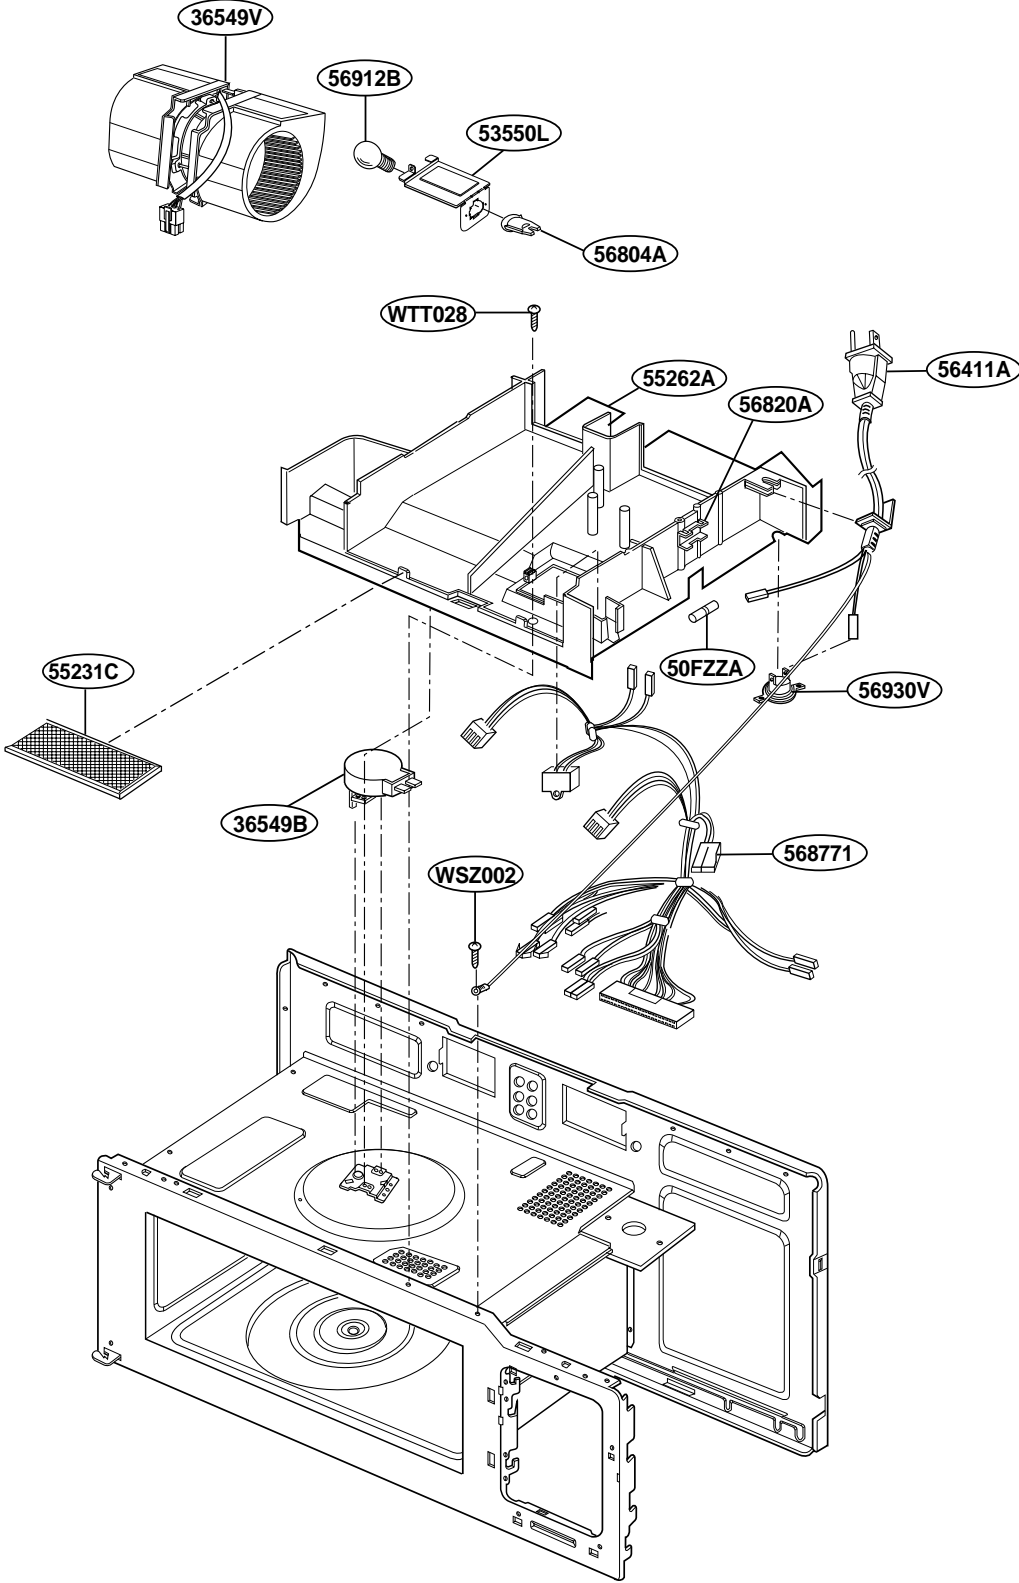

EXPLODED VIEW

MODEL : JVM1533BD/WD

DOOR PARTS

P/No: 3828W5S3292

CONTROLLER PARTS

OVEN CAVITY PARTS

LATCH BOARD PARTS

INTERIOR PARTS(I)

INTERIOR PARTS (II)

INSTALLATION PARTS