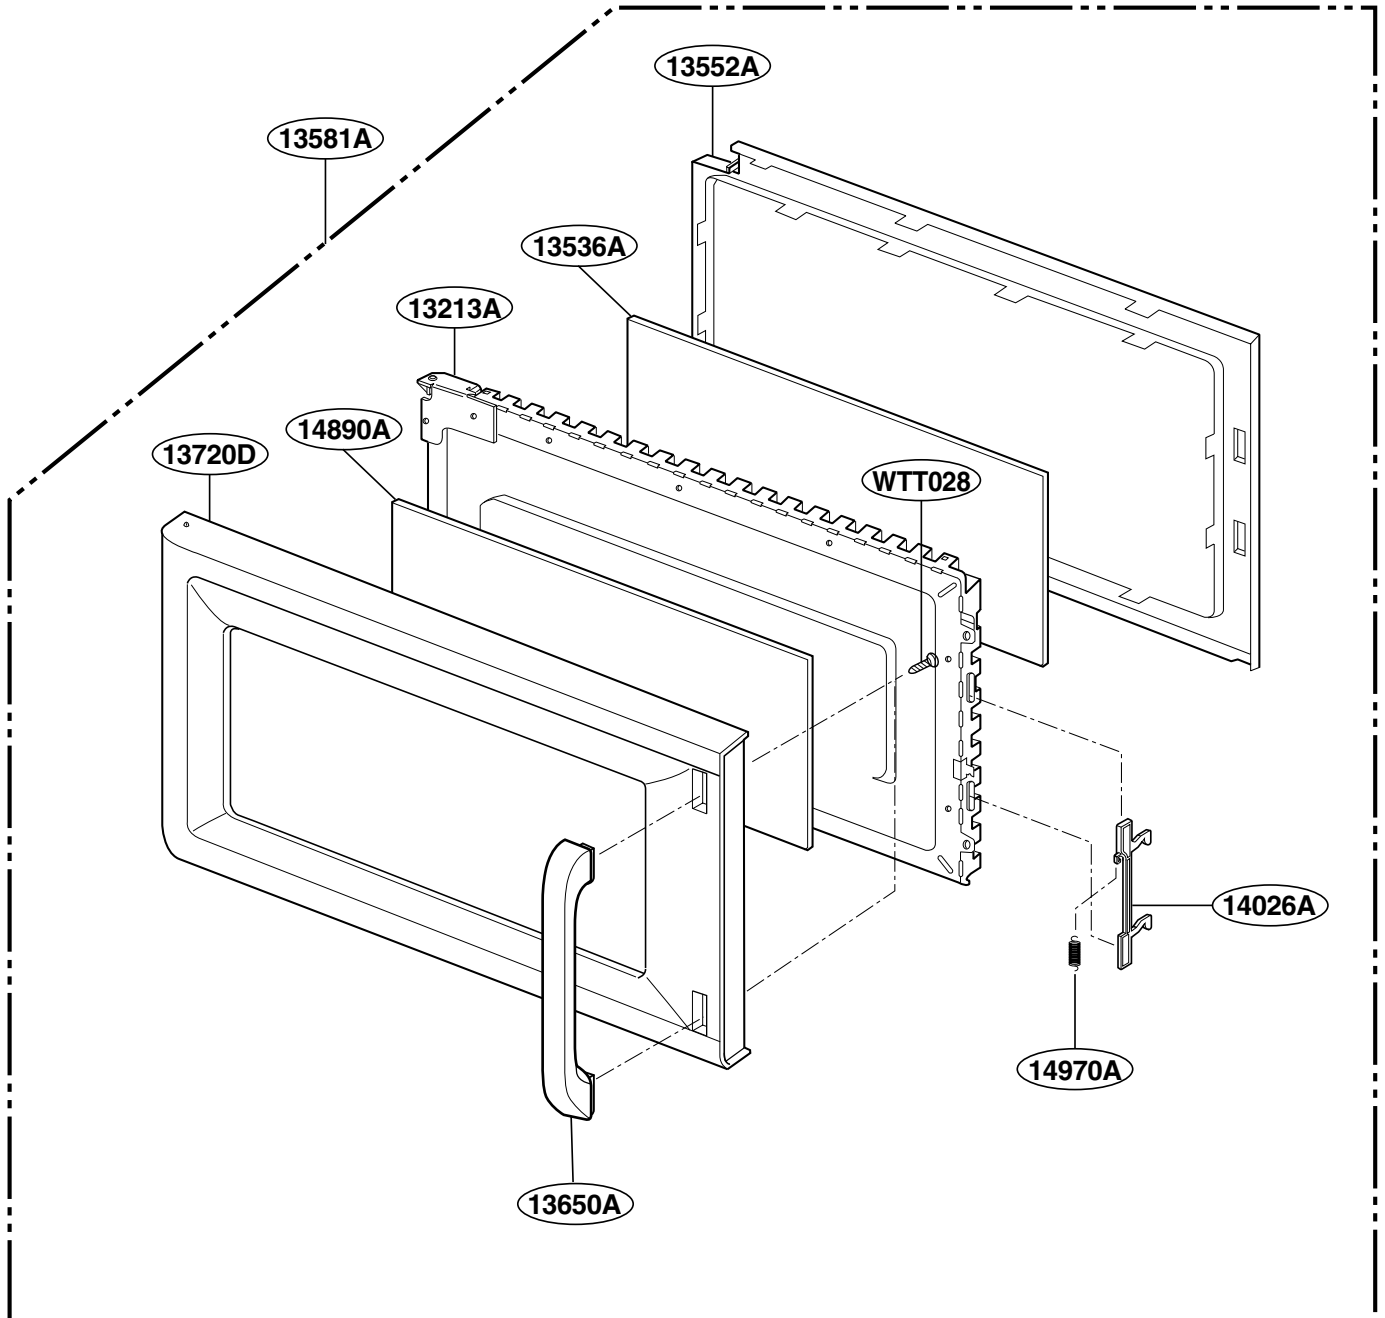

EXPLODED VIEW

MODEL : JVM1533BD/WD

DOOR PARTS

P/No: 3828W5S3292

CONTROLLER PARTS

OVEN CAVITY PARTS

LATCH BOARD PARTS

INTERIOR PARTS(I)

INTERIOR PARTS (II)

INSTALLATION PARTS