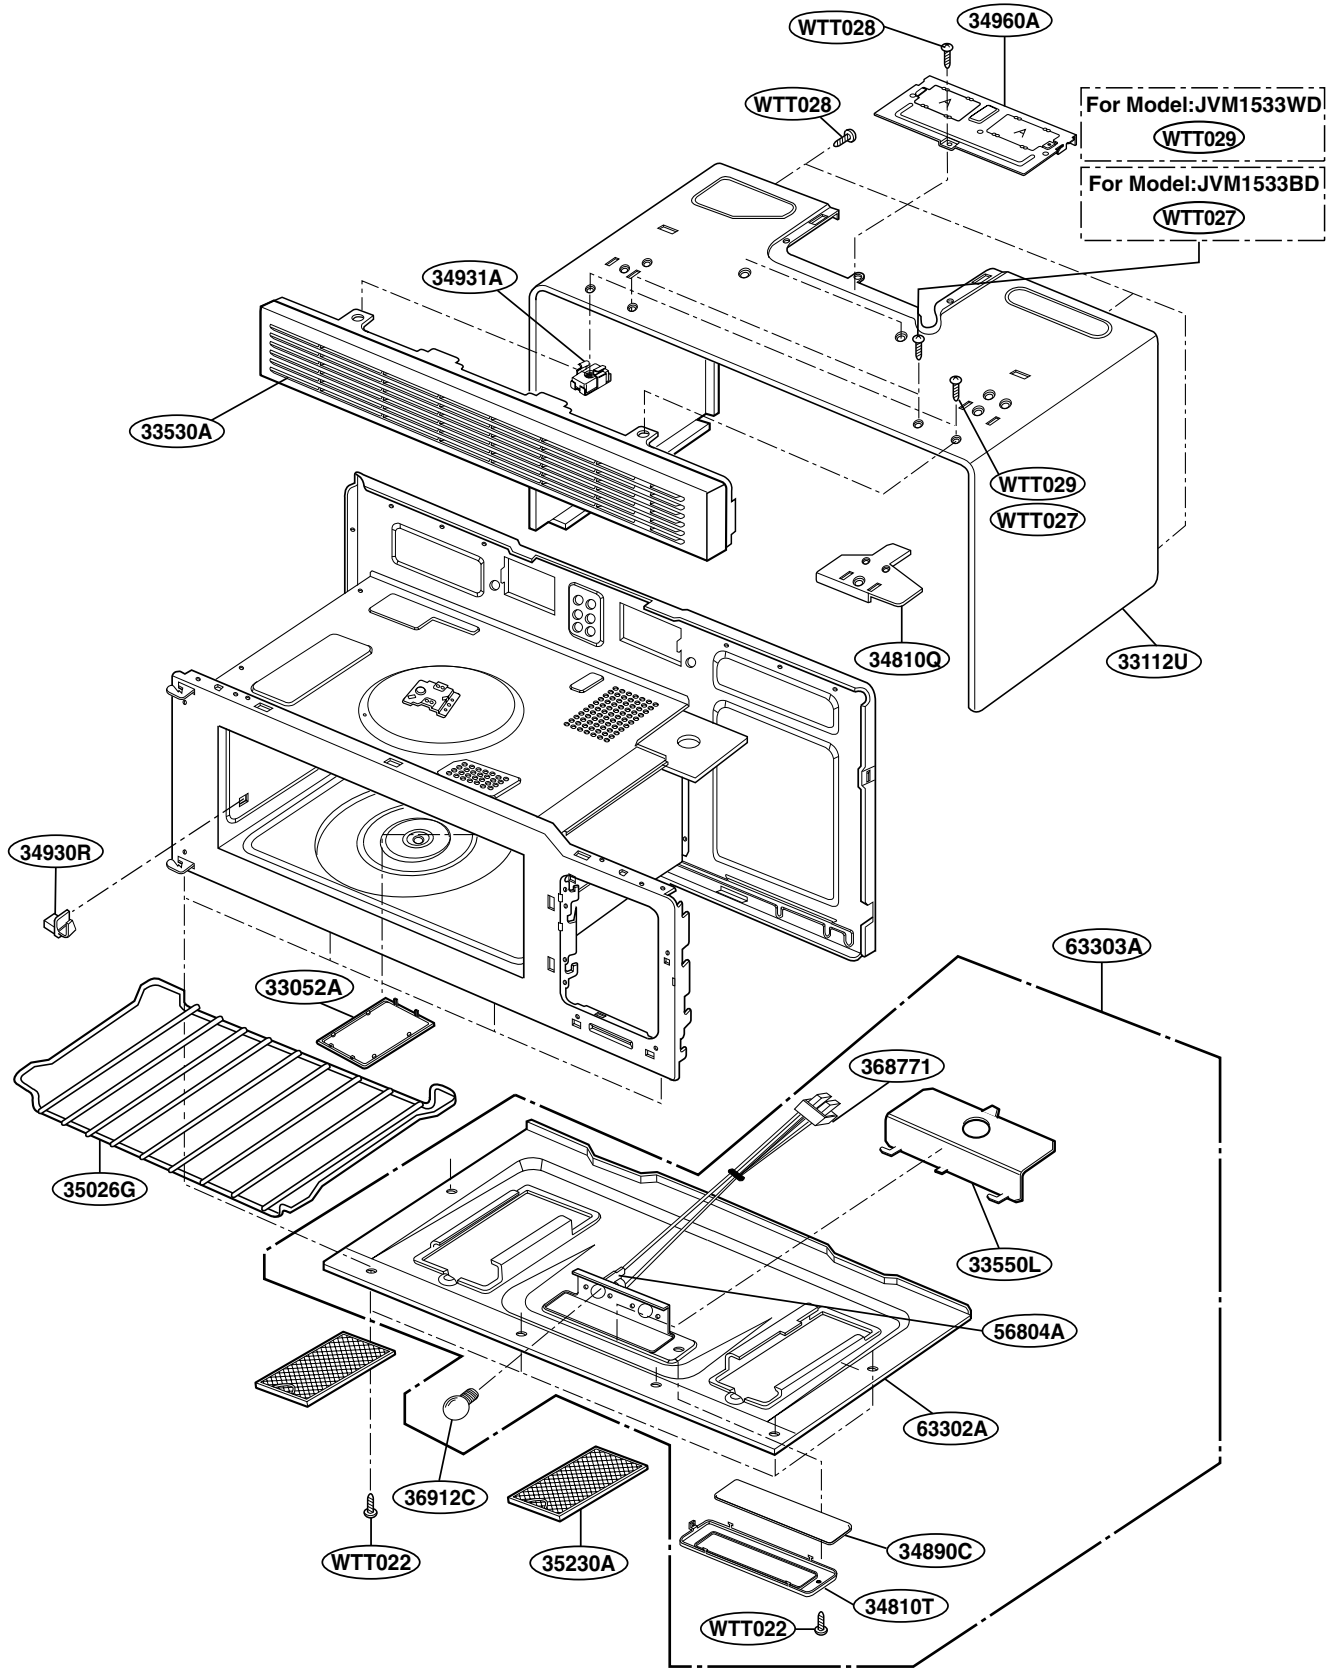

EXPLODED VIEW

MODEL : JVM1533BD/WD

DOOR PARTS

P/No: 3828W5S3292

CONTROLLER PARTS

OVEN CAVITY PARTS

LATCH BOARD PARTS

INTERIOR PARTS(I)

INTERIOR PARTS (II)

INSTALLATION PARTS