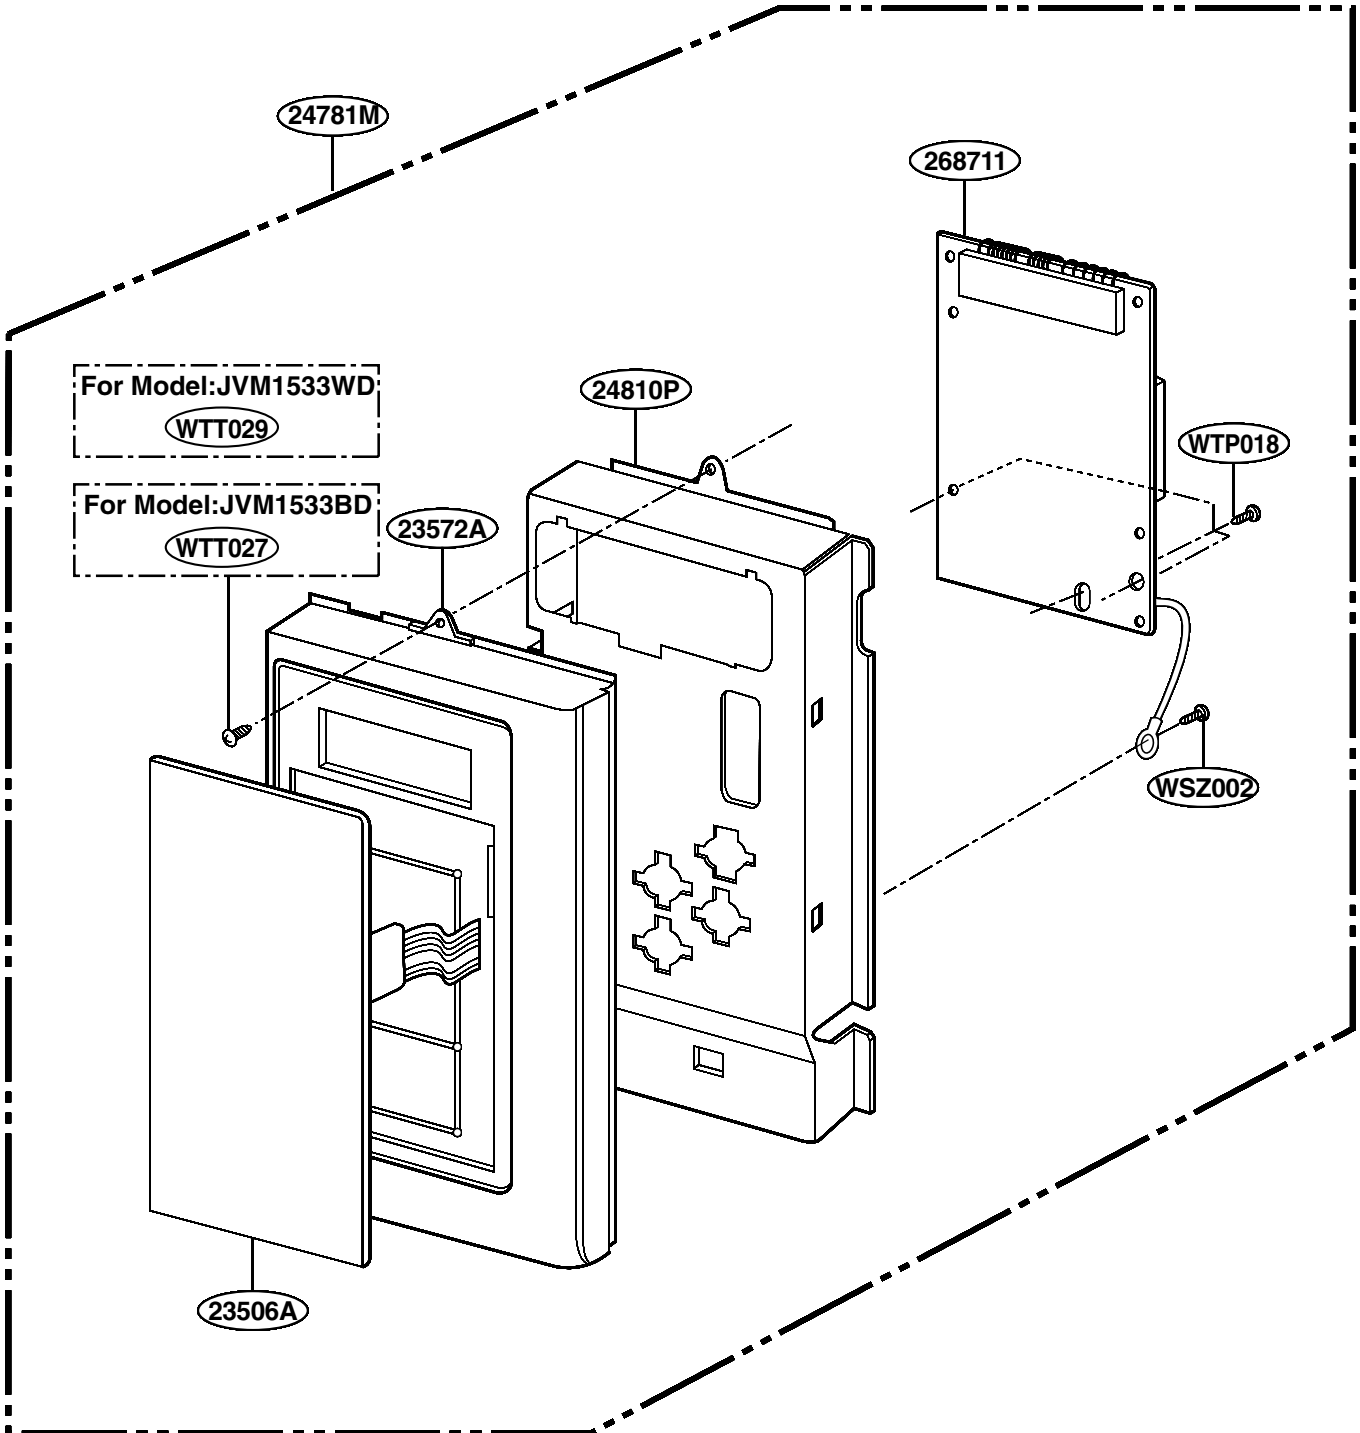

EXPLODED VIEW

MODEL : JVM1533BD/WD

DOOR PARTS

P/No: 3828W5S3292

CONTROLLER PARTS

OVEN CAVITY PARTS

LATCH BOARD PARTS

INTERIOR PARTS(I)

INTERIOR PARTS (II)

INSTALLATION PARTS