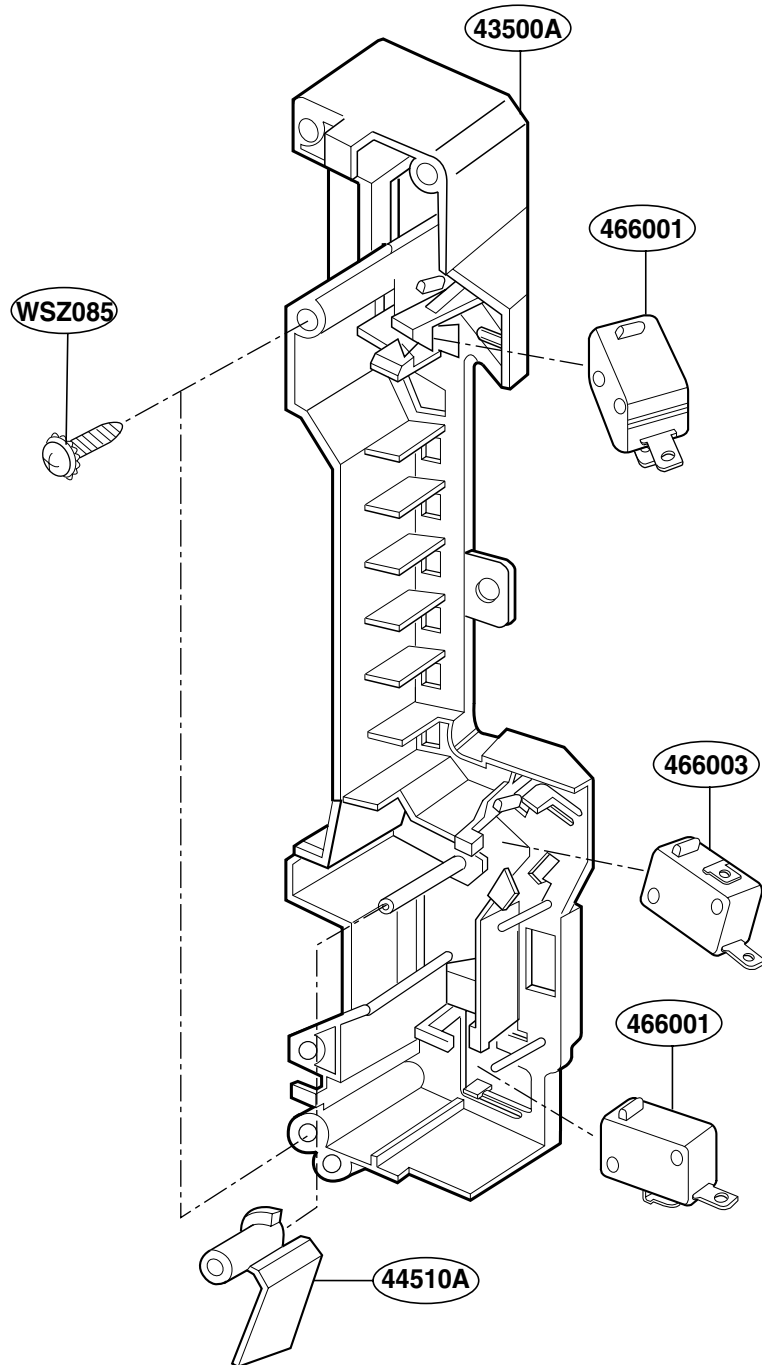

EXPLODED VIEW

MODEL : JVM1533BD/WD

DOOR PARTS

P/No: 3828W5S3292

CONTROLLER PARTS

OVEN CAVITY PARTS

LATCH BOARD PARTS

INTERIOR PARTS(I)

INTERIOR PARTS (II)

INSTALLATION PARTS