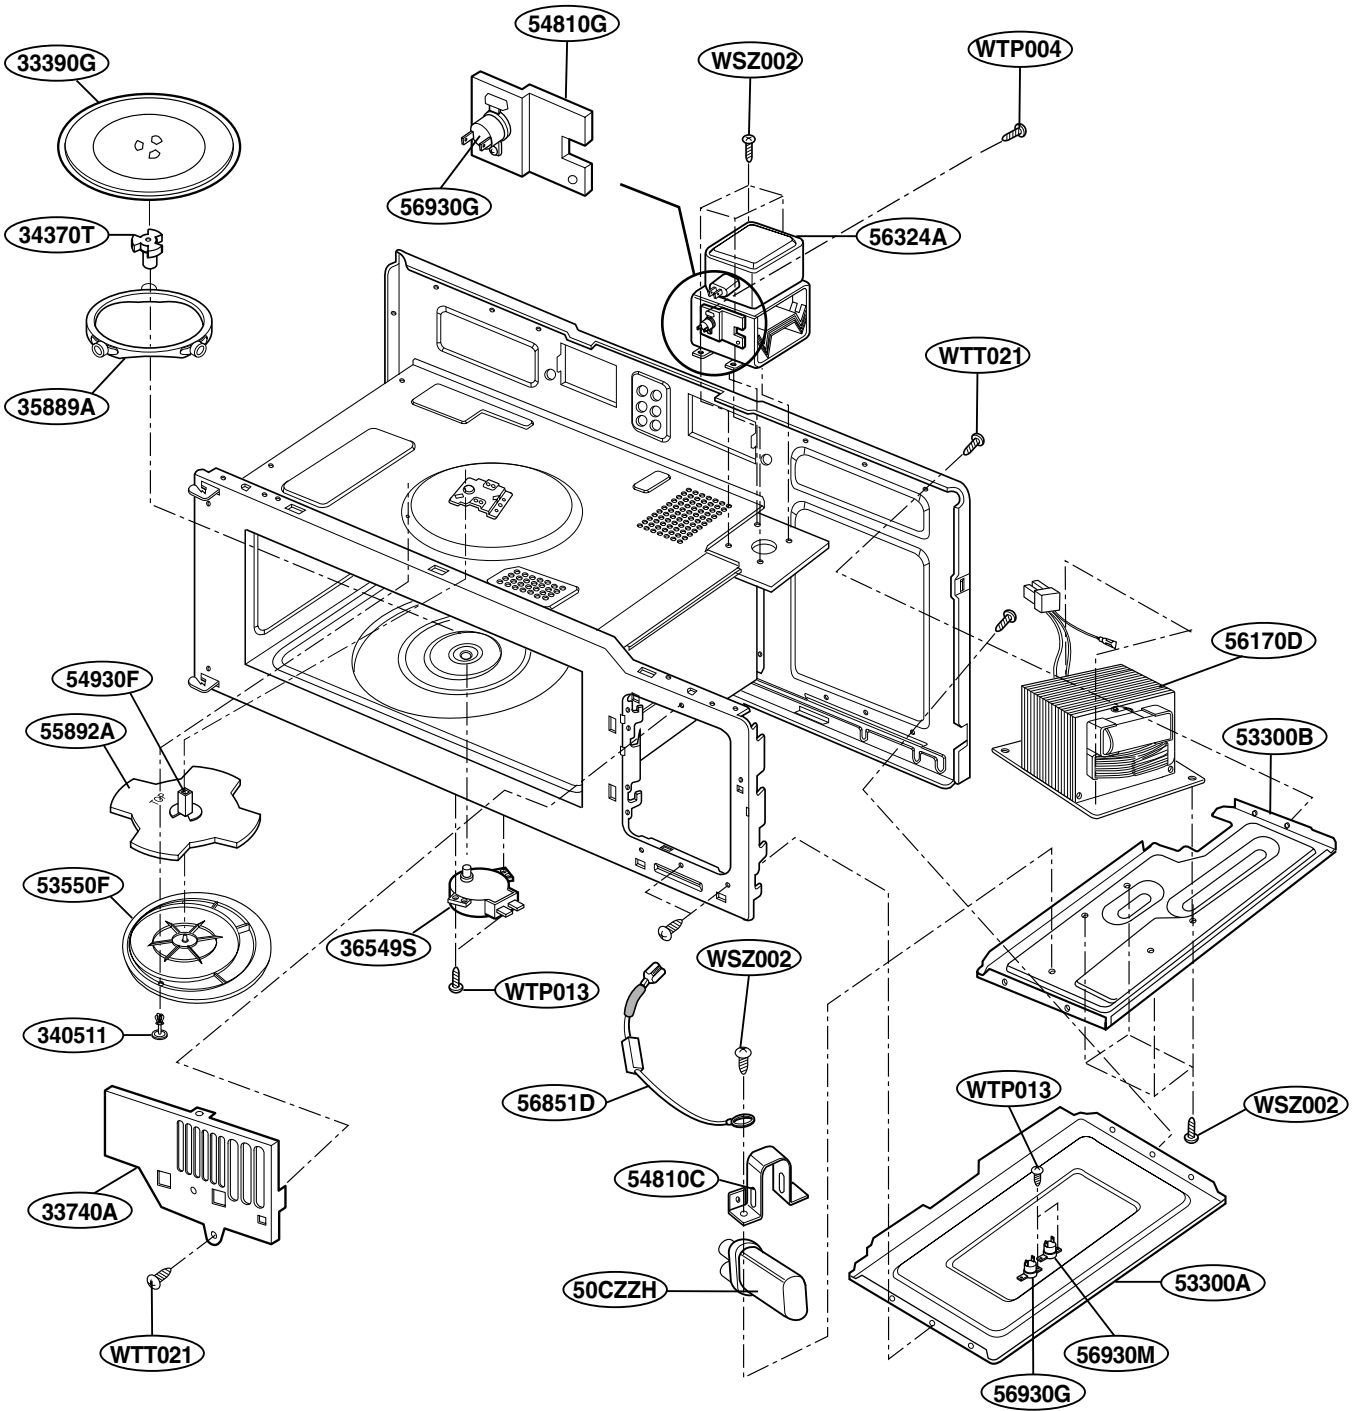

EXPLODED VIEW

MODEL : JVM1533BD/WD

DOOR PARTS

P/No: 3828W5S3292

CONTROLLER PARTS

OVEN CAVITY PARTS

LATCH BOARD PARTS

INTERIOR PARTS(I)

INTERIOR PARTS (II)

INSTALLATION PARTS