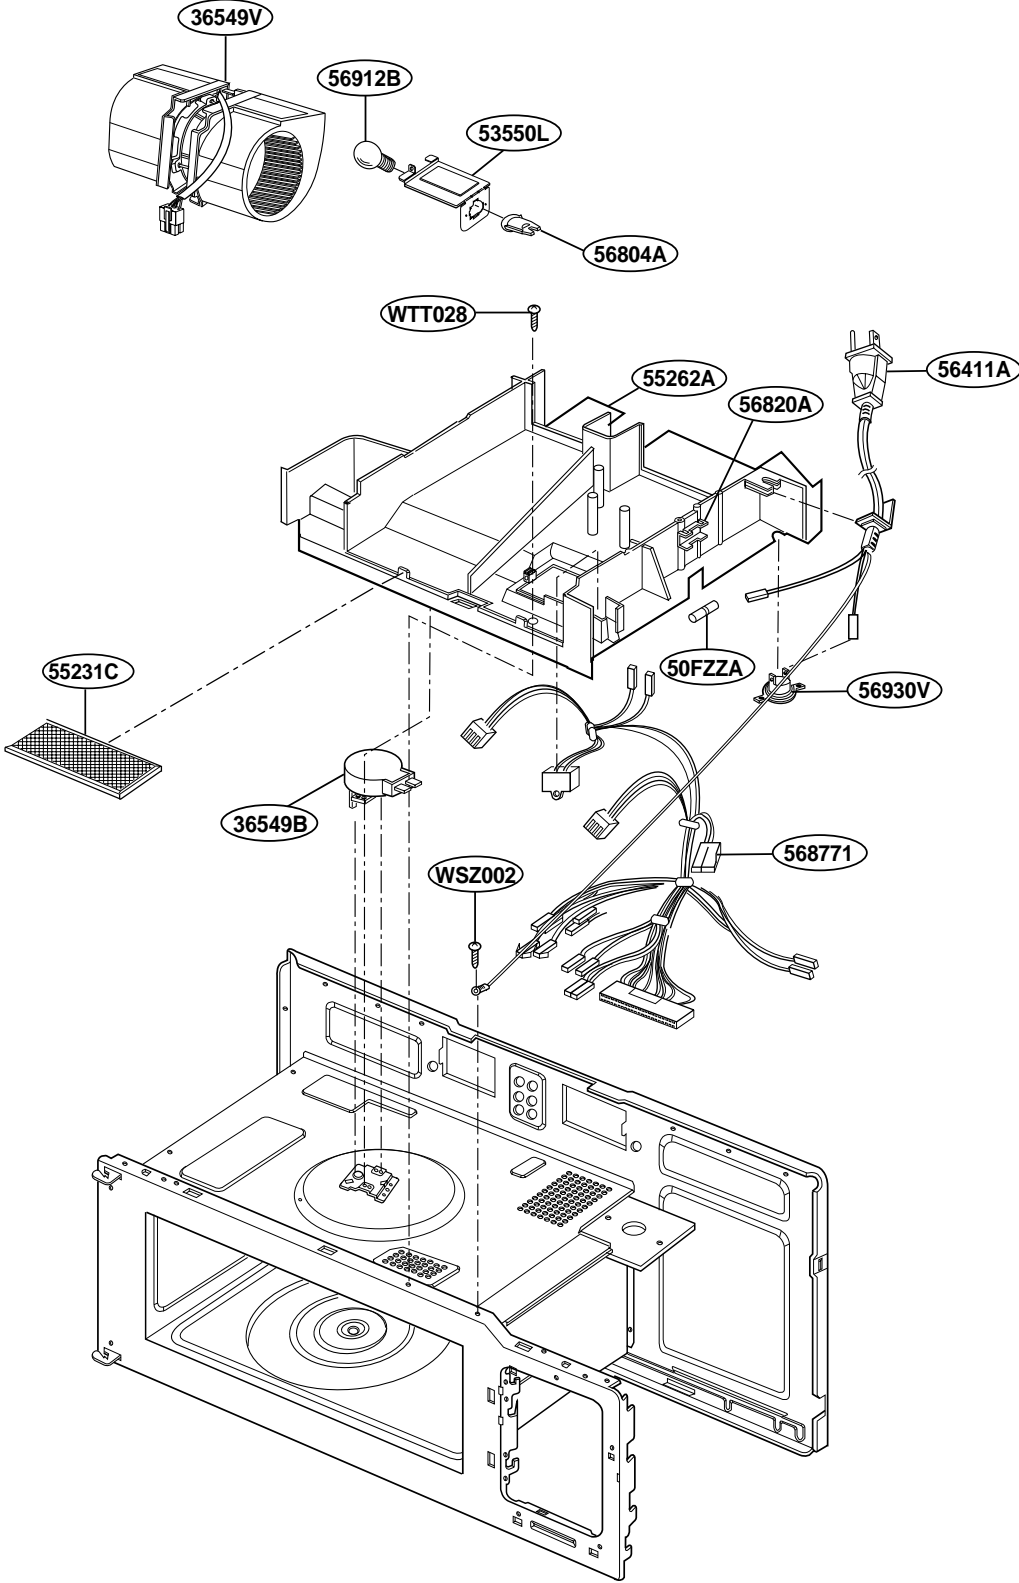

INTERIOR PARTS (II)