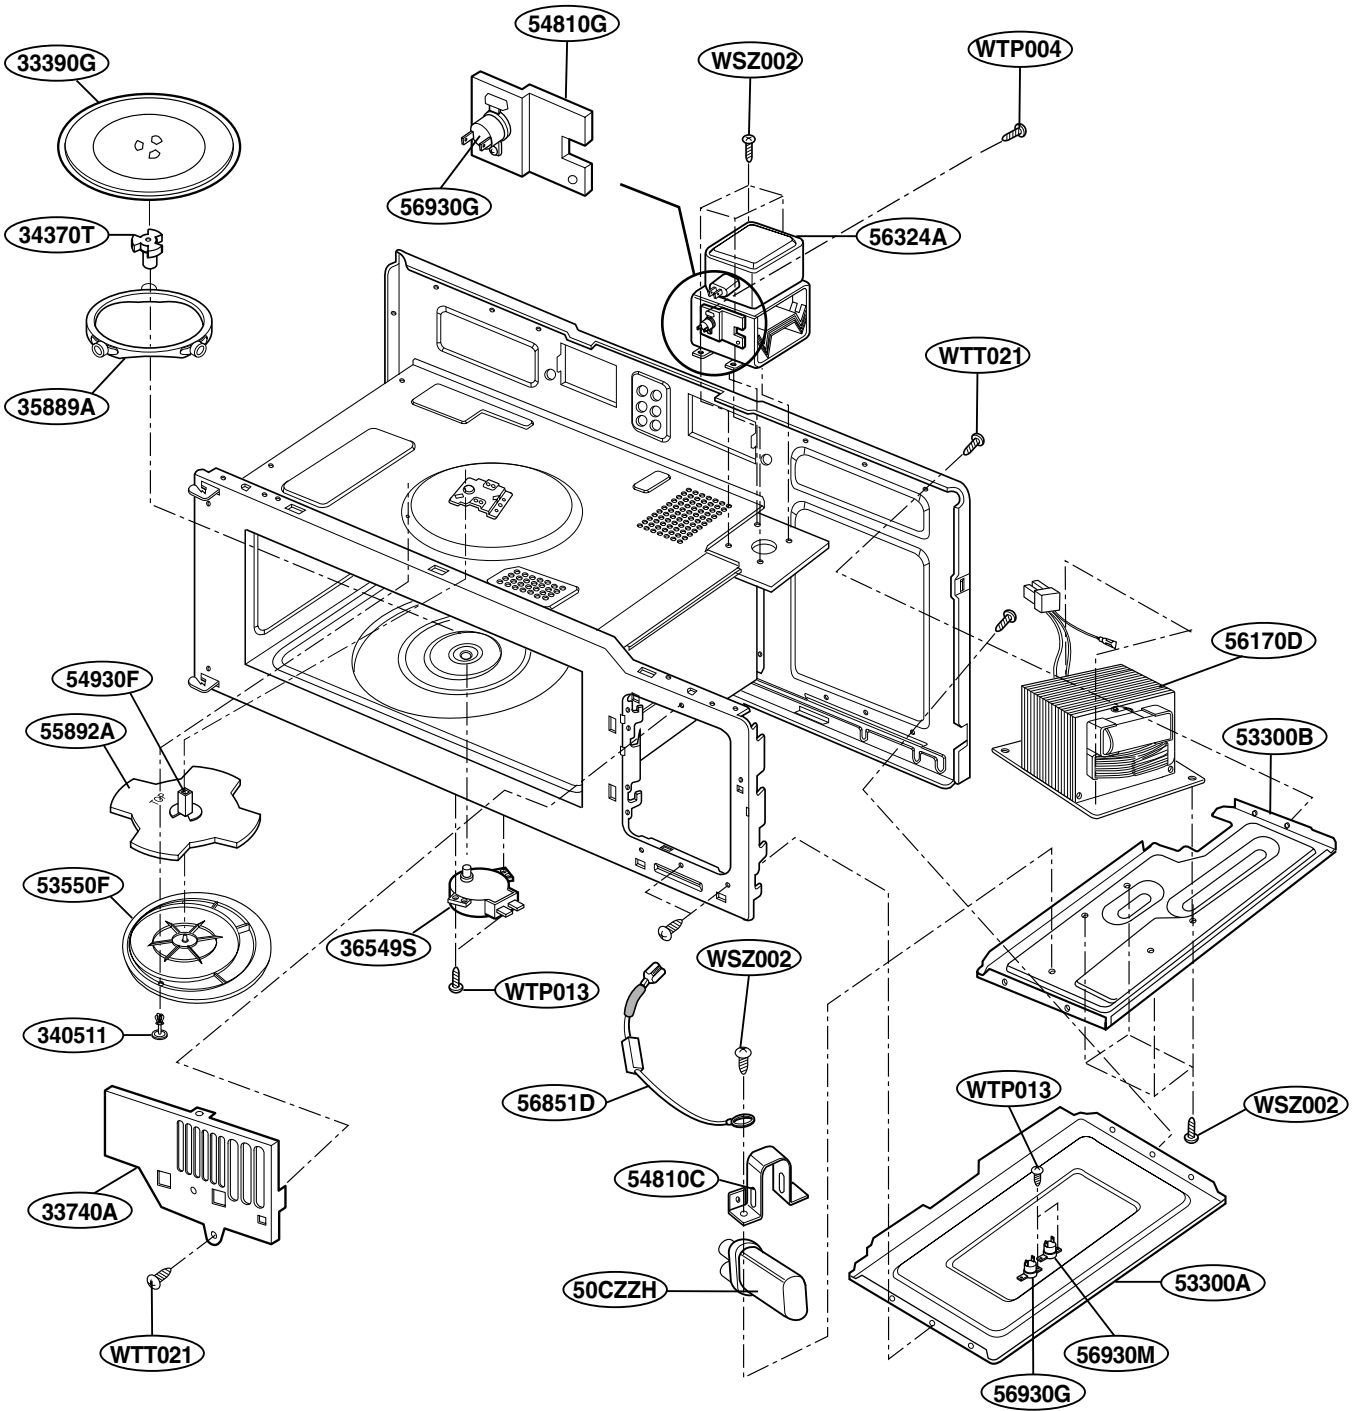

INTERIOR PARTS(I)