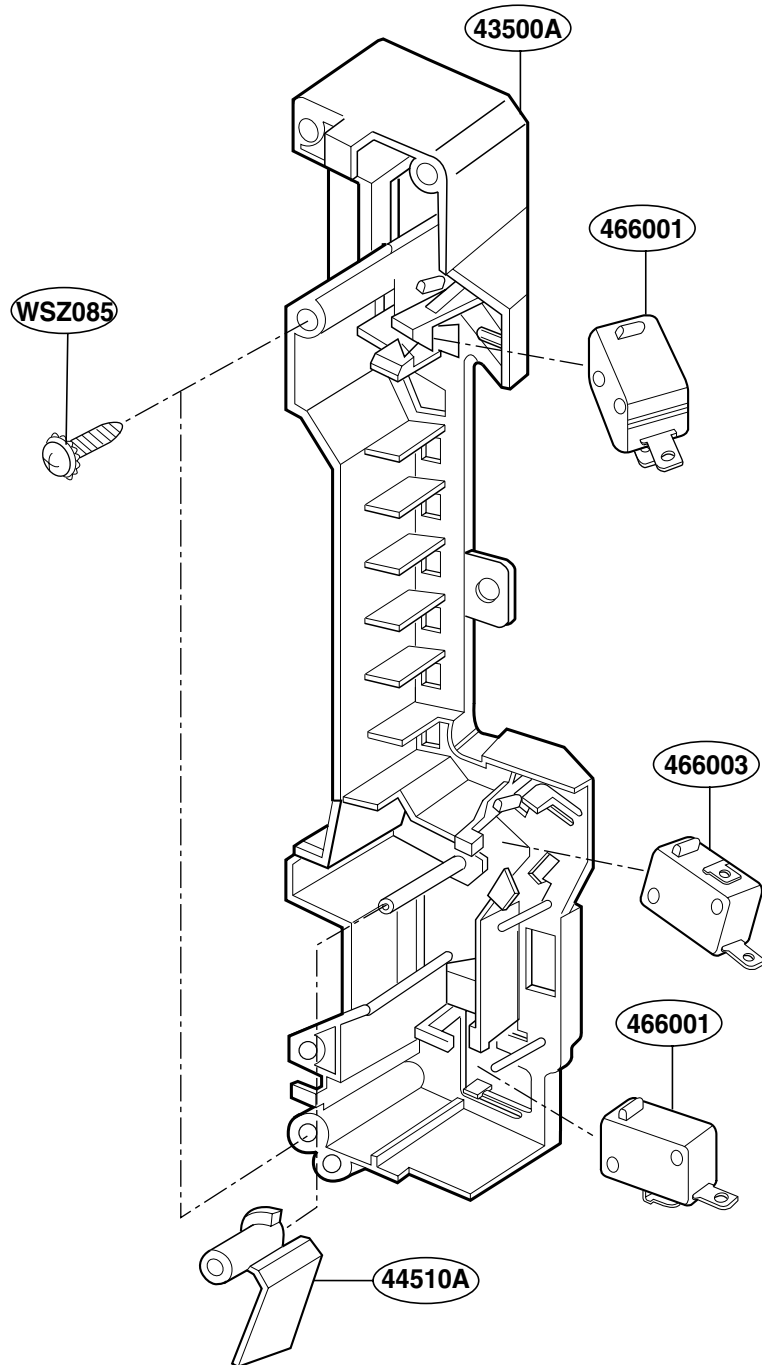

## DOOR PARTS

P/No: 3828W5S3292

# CONTROLLER PARTS

# OVEN CAVITY PARTS

# LATCH BOARD PARTS