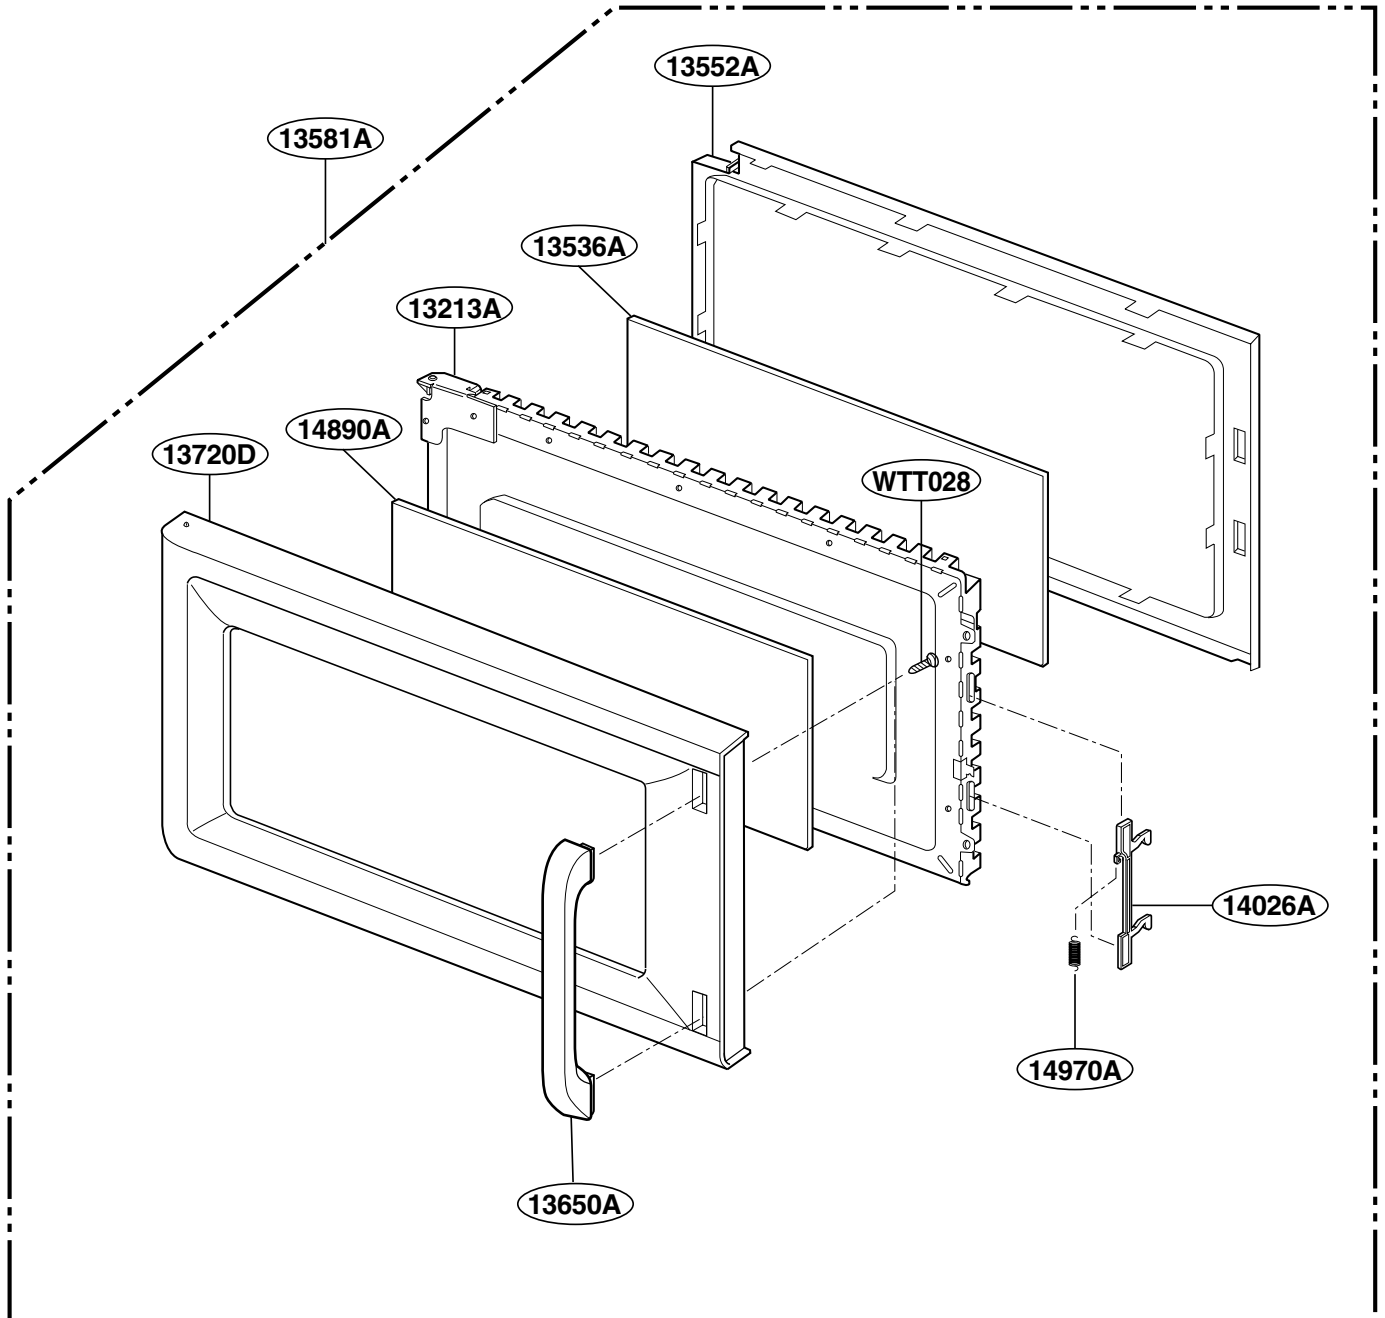

## DOOR PARTS

P/No: 3828W5S3292

# CONTROLLER PARTS

# OVEN CAVITY PARTS

# LATCH BOARD PARTS