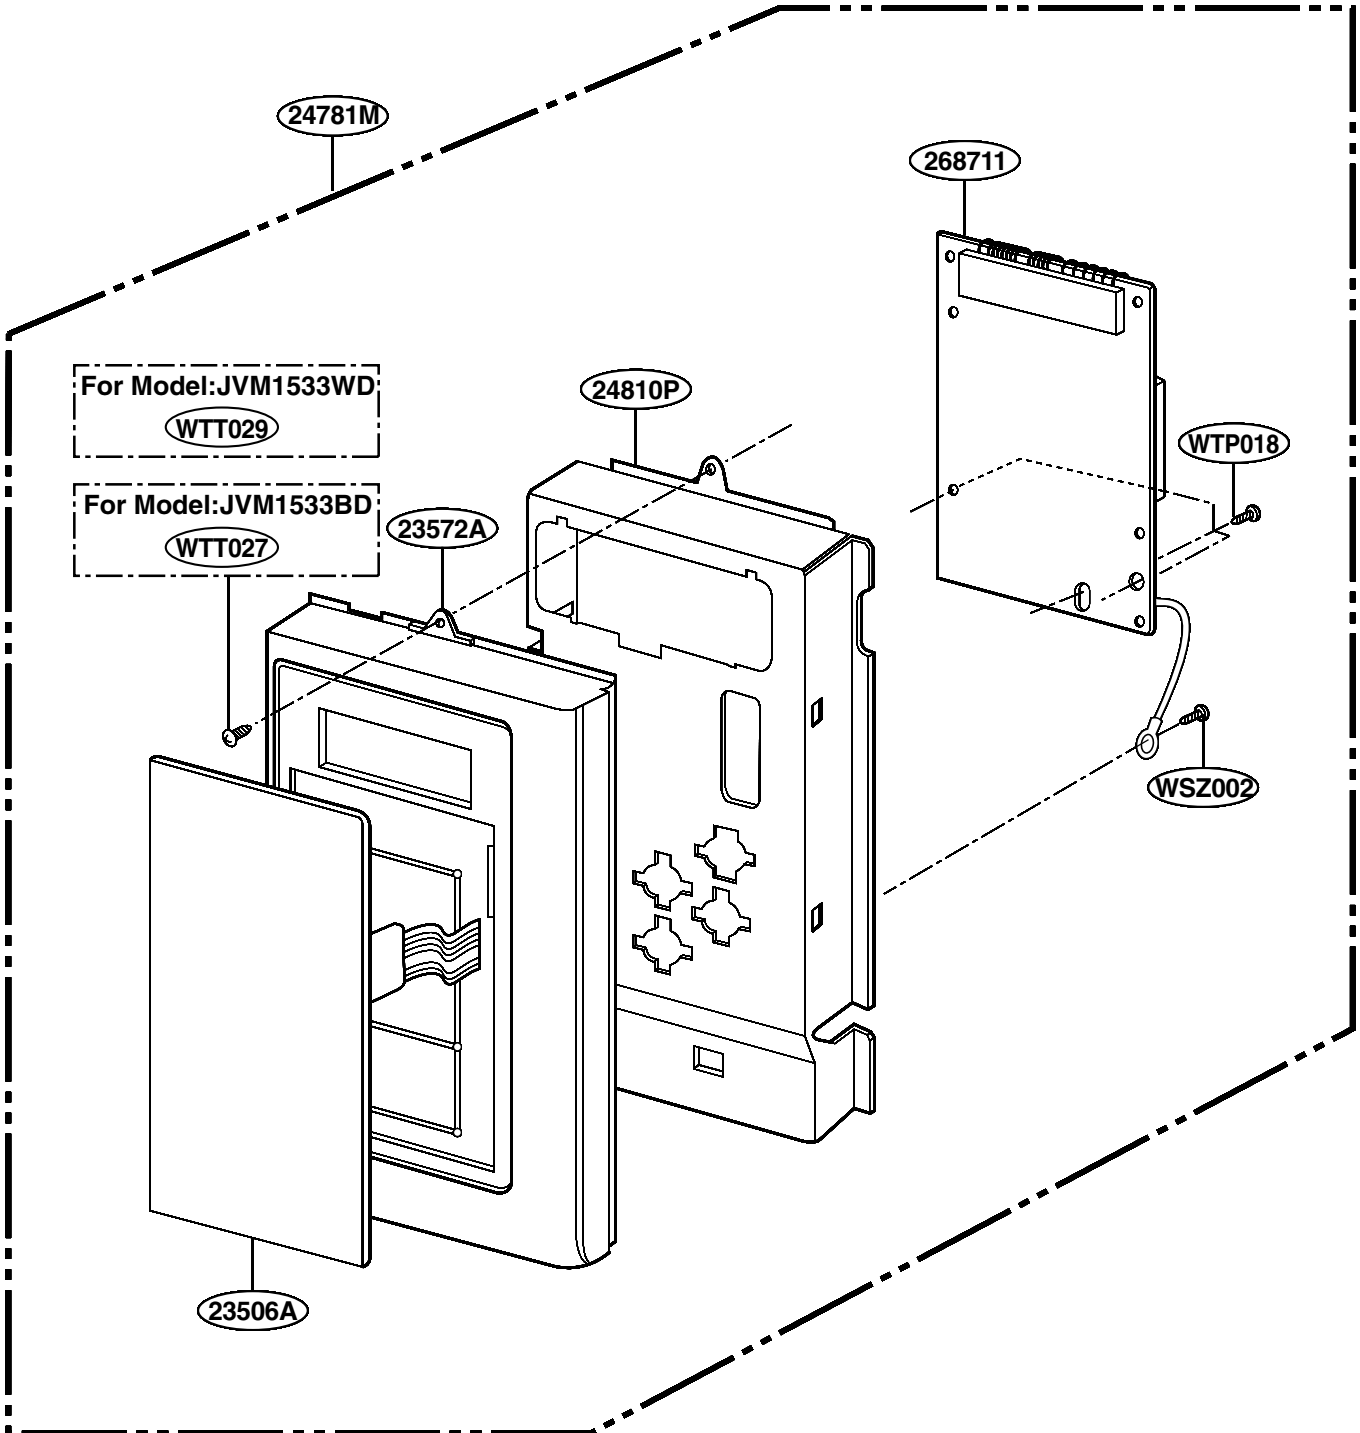

CONTROLLER PARTS