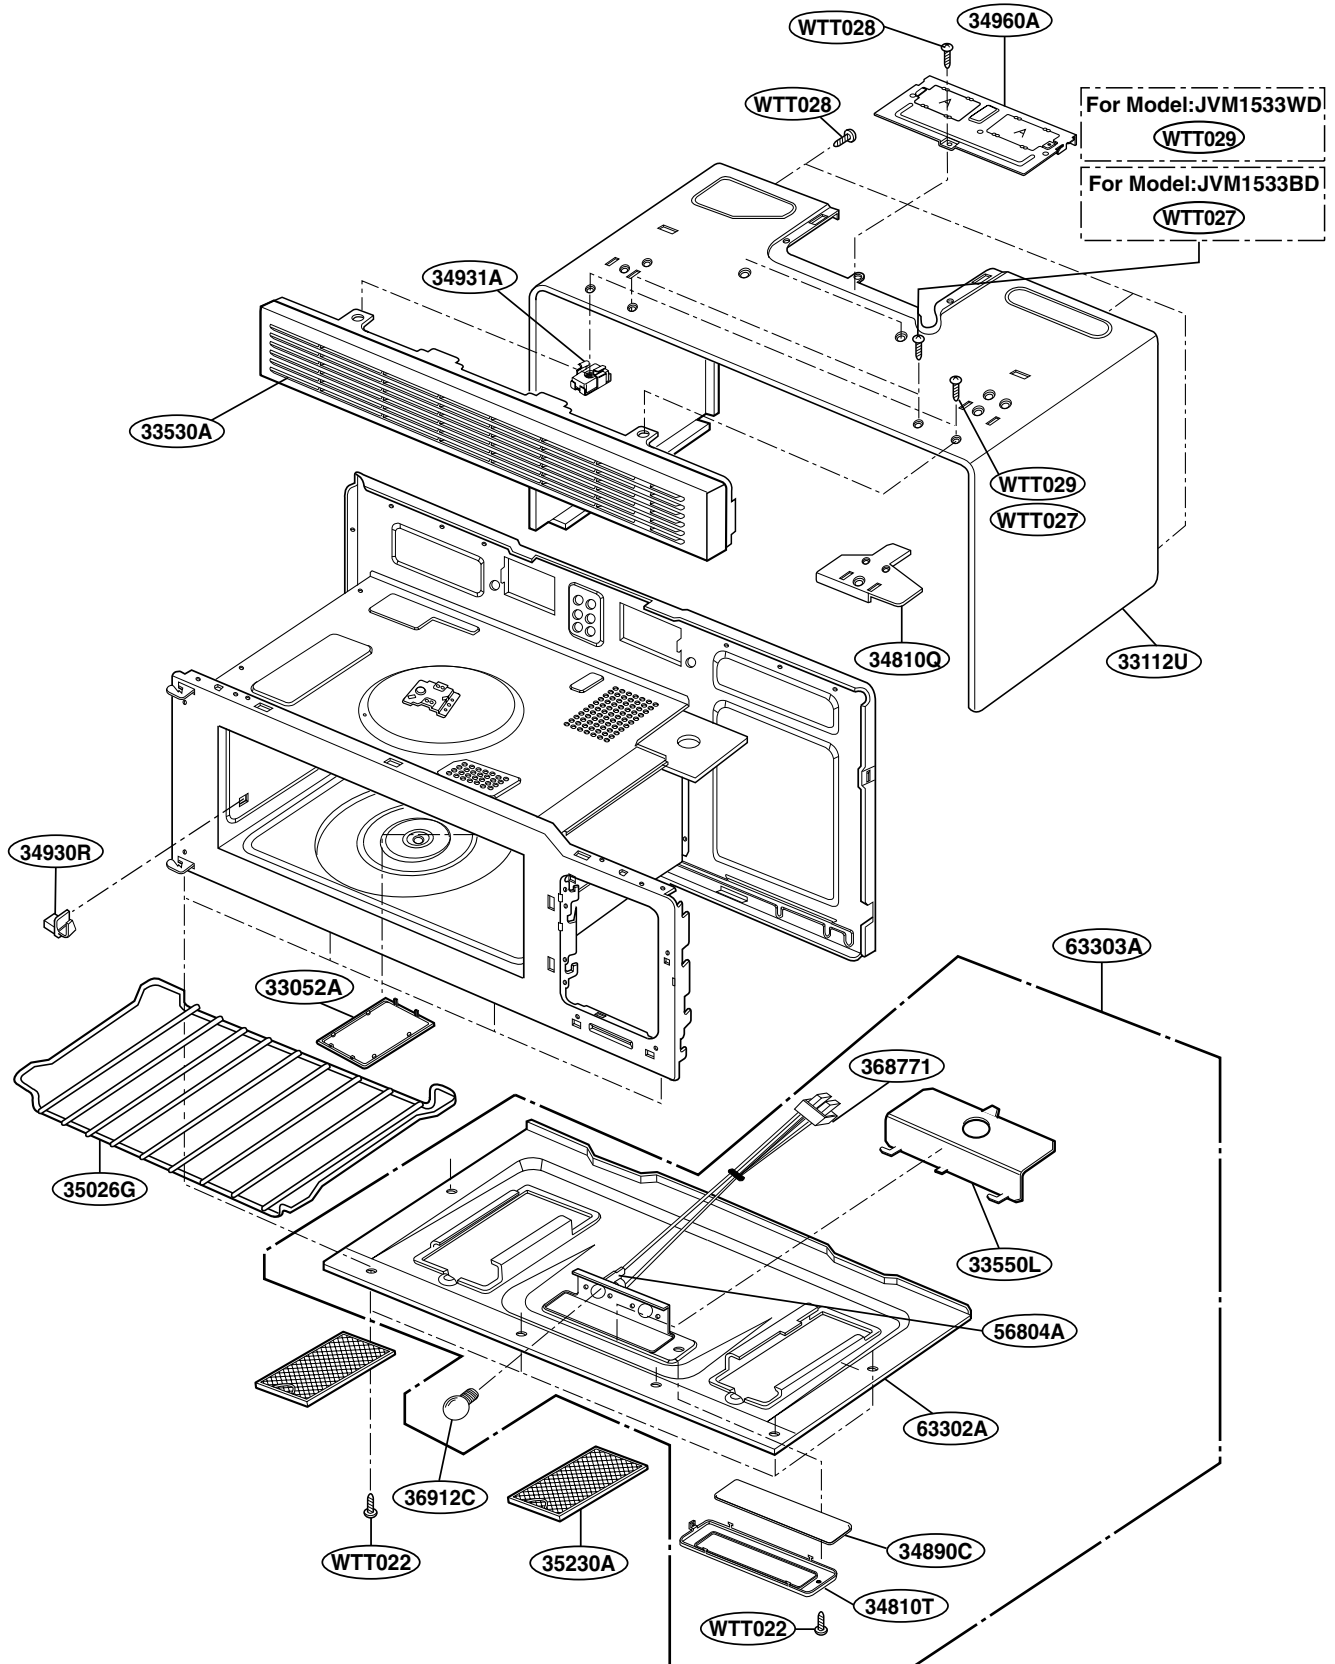

## DOOR PARTS

P/No: 3828W5S3292

# CONTROLLER PARTS

# OVEN CAVITY PARTS

# LATCH BOARD PARTS