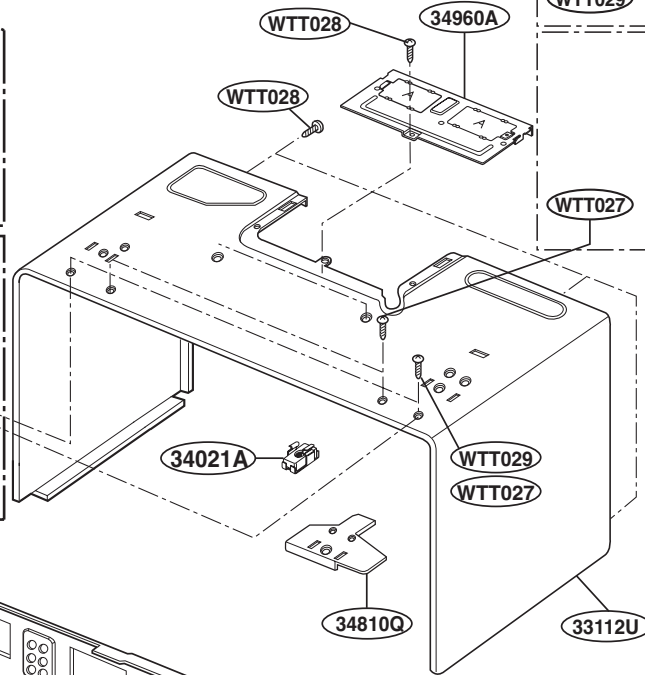

For Model:
JVM1540DMWW
JVM1540DMCC
JNM1541DMWW
JNM1541DMCC
HVM1540DMWW

WTT029

For Model:
JVM1540DMBB
JNM1541DMBB
HVM1540DMBB
JVM1540SMSS
JVM1540LMCS
JNM1541SMSS
HVM1540LMCS
HVM1540SMSS

WTT027