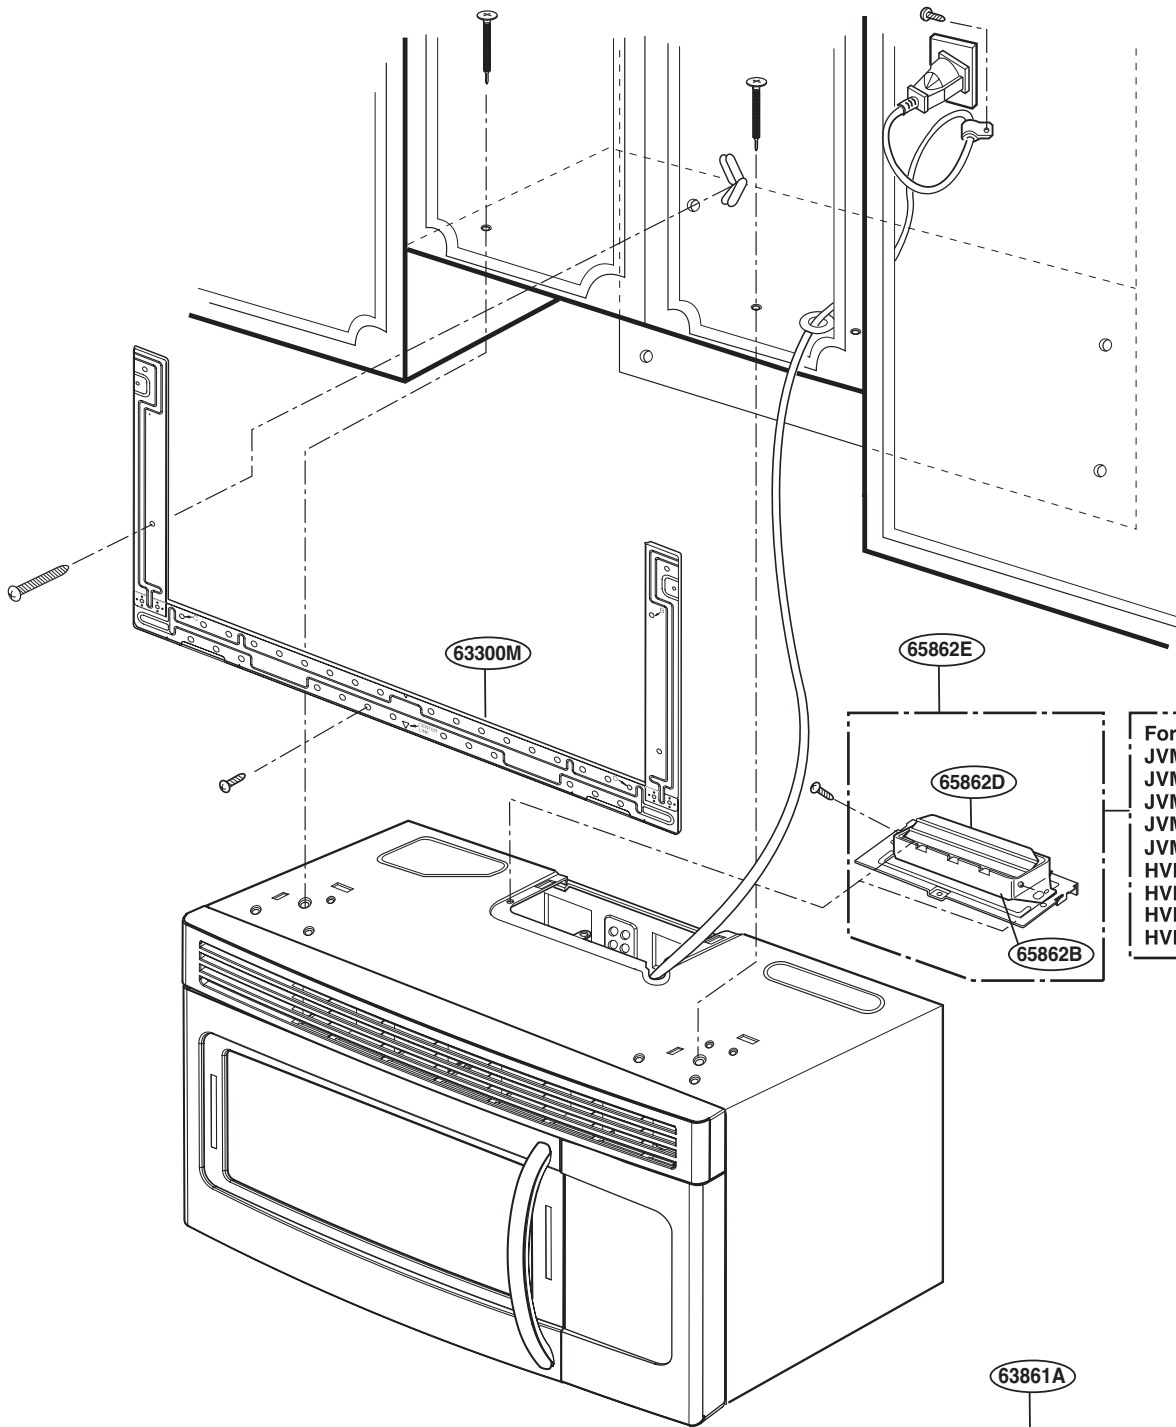

For Model:
JVM1540DMWW
JVM1540DMCC
JNM1541DMWW
JNM1541DMCC
HVM1540DMWW

WTT029

For Model:
JVM1540DMBB
JNM1541DMBB
HVM1540DMBB
JVM1540SMSS
JVM1540LMCS
JNM1541SMSS
HVM1540LMCS
HVM1540SMSS

WTT027

LATCH BOARD PARTS

INTERIOR PARTS (I)

INTERIOR PARTS (II)

INSTALLATION PARTS

- OWNERS MANUAL
- *01
- INSTALLATION MANUAL
- *04
- COOKING GUIDE LABEL
- *05
- TEMPLATE
- *06