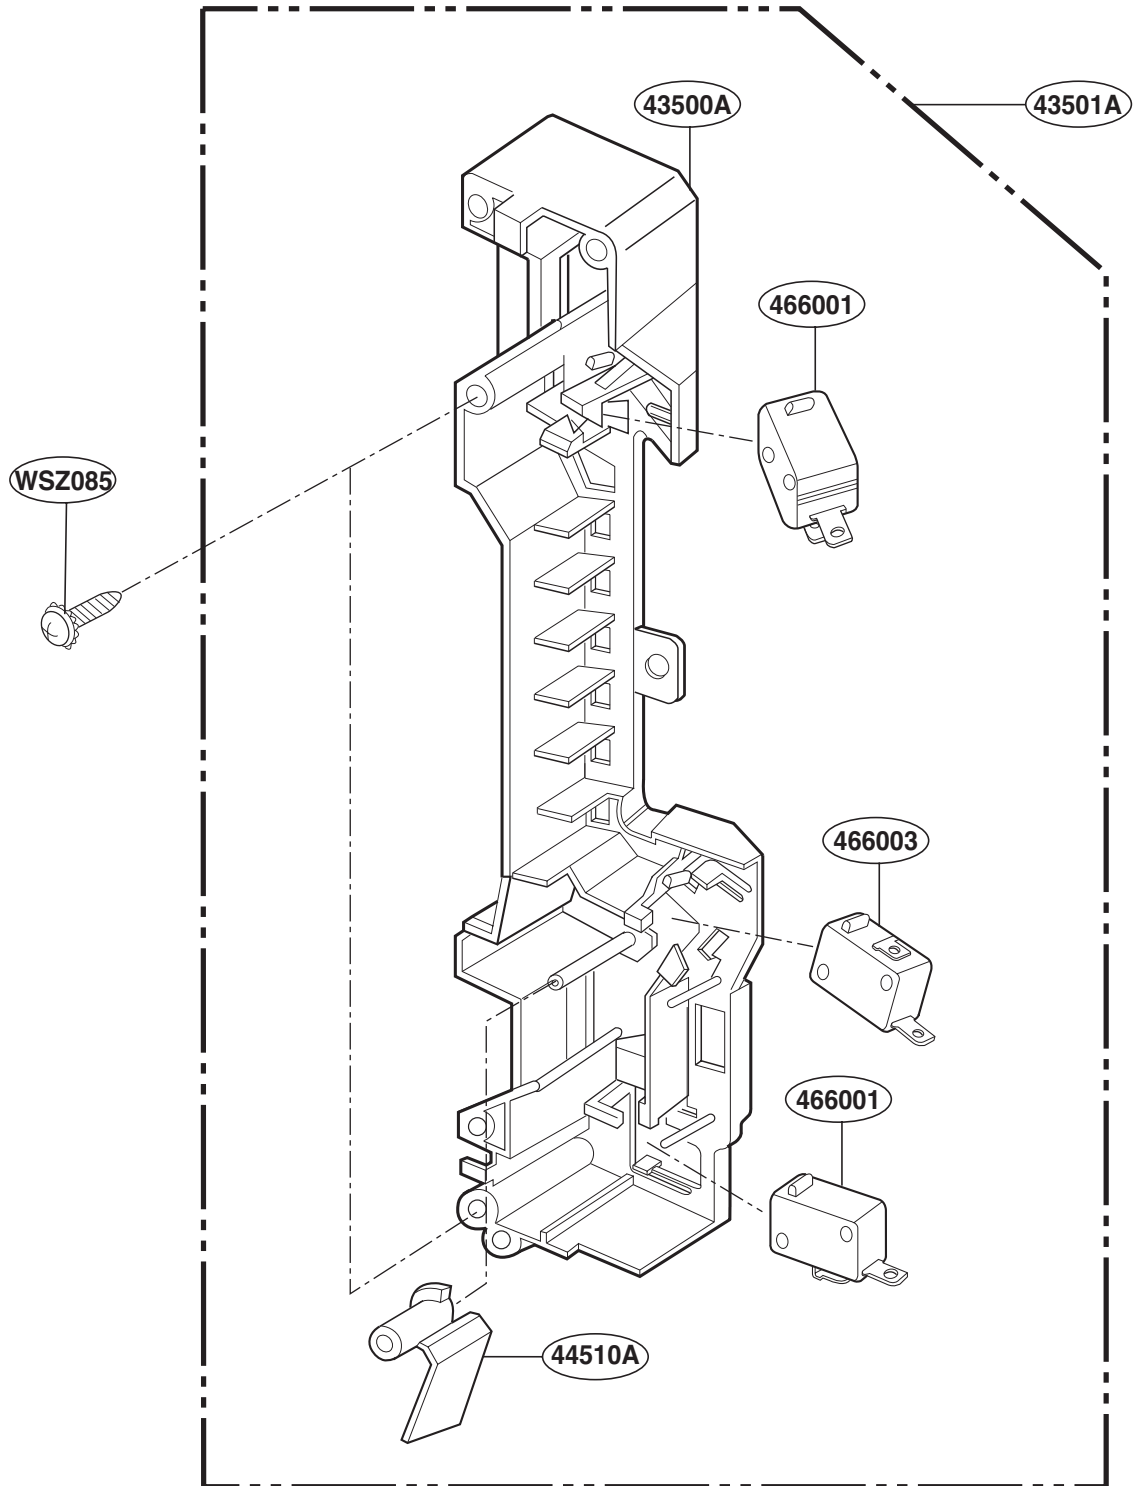

For Model:
JVM1540DMWW
JVM1540DMCC
JNM1541DMWW
JNM1541DMCC
HVM1540DMWW

WTT029

For Model:
JVM1540DMBB
JNM1541DMBB
HVM1540DMBB
JVM1540SMSS
JVM1540LMCS
JNM1541SMSS
HVM1540LMCS
HVM1540SMSS

WTT027

LATCH BOARD PARTS

INTERIOR PARTS (I)

INTERIOR PARTS (II)

INSTALLATION PARTS

- OWNERS MANUAL
- *01
- INSTALLATION MANUAL
- *04
- COOKING GUIDE LABEL
- *05
- TEMPLATE
- *06