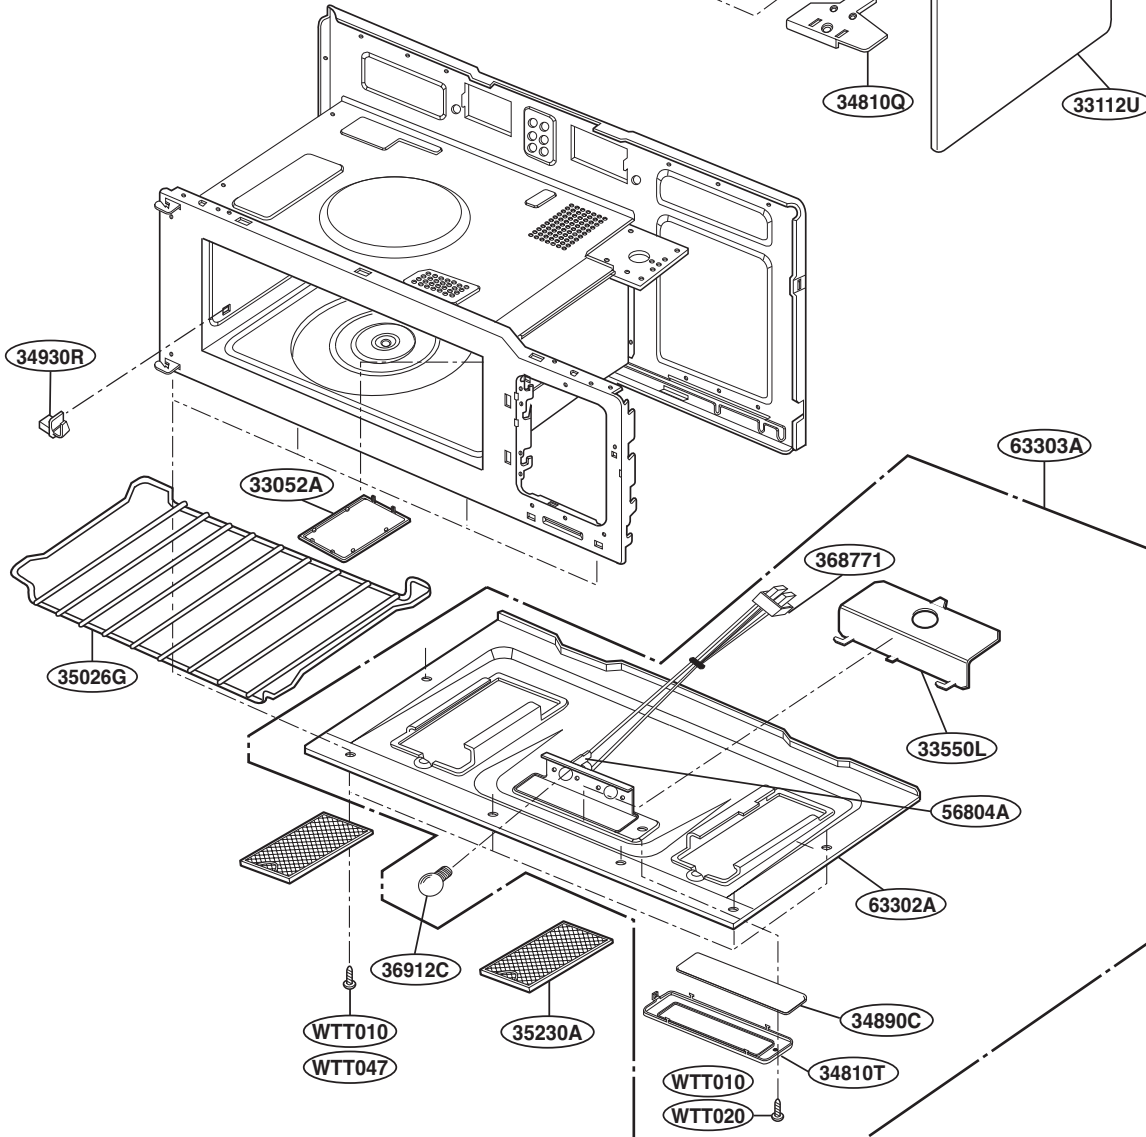

For Model:
JVM1540DMWW
JVM1540DMCC
JNM1541DMWW
JNM1541DMCC
HVM1540DMWW

WTT029

For Model:
JVM1540DMBB
JNM1541DMBB
HVM1540DMBB
JVM1540SMSS
JVM1540LMCS
JNM1541SMSS
HVM1540LMCS
HVM1540SMSS

WTT027