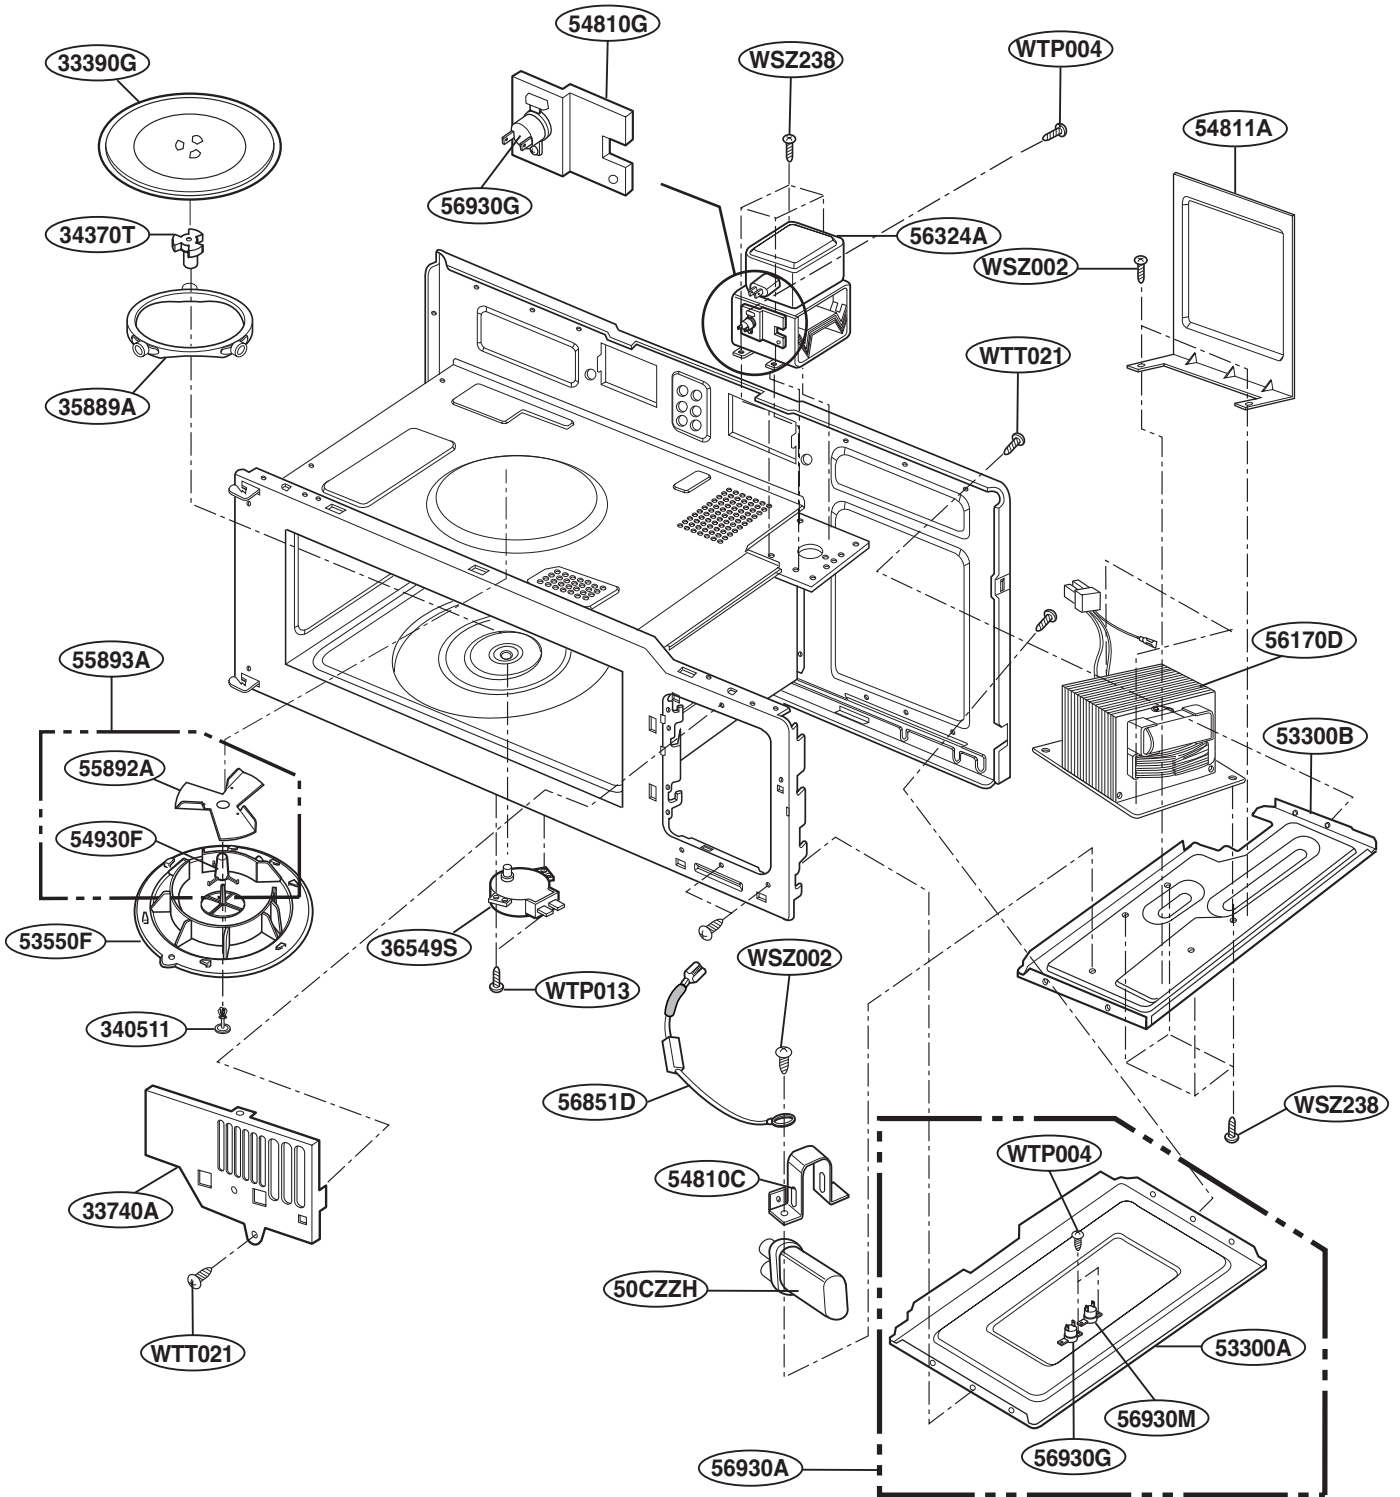

For Model:
 JVM1540MWW
 JVM1540DMCC
 JNM1541DMWW
 JNM1541DMCC
 HVM1540MWW
 (WTT029)

For Model :
 JVM1540SMSS
 JVM1540LMCS
 JNM1541SMSS
 HVM1540LMCS
 HVM1540SMSS

OVEN CAVITY PARTS

LATCH BOARD PARTS

INTERIOR PARTS (I)

INTERIOR PARTS (II)

INSTALLATION PARTS

For Model :
 JVM1540DMWW
 JVM1540DMBB
 JVM1540DMCC
 JVM1540SMSS
 JVM1540LMCS
 HVM1540DMWW
 HVM1540DMBB
 HVM1540LMCS
 HVM1540SMSS

OWNERS
 MANUAL

*01

INSTALLATION
 MANUAL