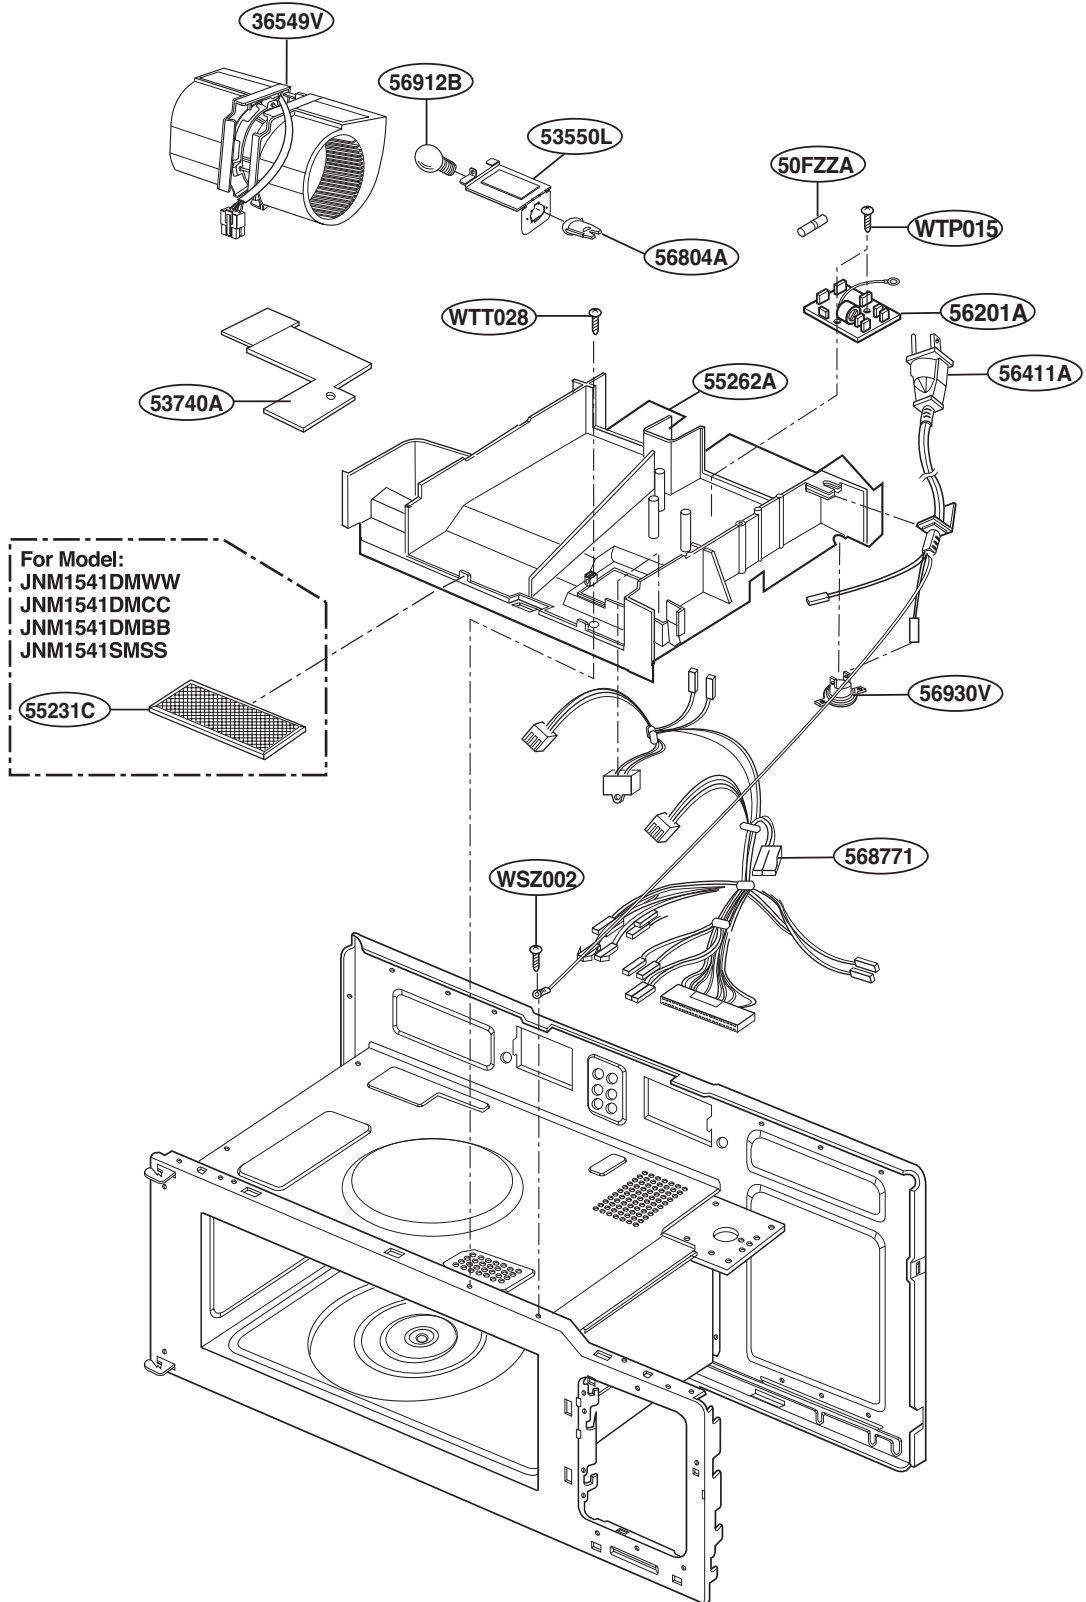

For Model:
 JVM1540MWW
 JVM1540DMCC
 JNM1541DMWW
 JNM1541DMCC
 HVM1540MWW
 (WTT029)

For Model :
 JVM1540SMSS
 JVM1540LMCS
 JNM1541SMSS
 HVM1540LMCS
 HVM1540SMSS

OVEN CAVITY PARTS

LATCH BOARD PARTS

INTERIOR PARTS (I)

INTERIOR PARTS (II)

INSTALLATION PARTS

For Model :
 JVM1540DMWW
 JVM1540DMBB
 JVM1540DMCC
 JVM1540SMSS
 JVM1540LMCS
 HVM1540DMWW
 HVM1540DMBB
 HVM1540LMCS
 HVM1540SMSS

OWNERS
 MANUAL

*01

INSTALLATION
 MANUAL