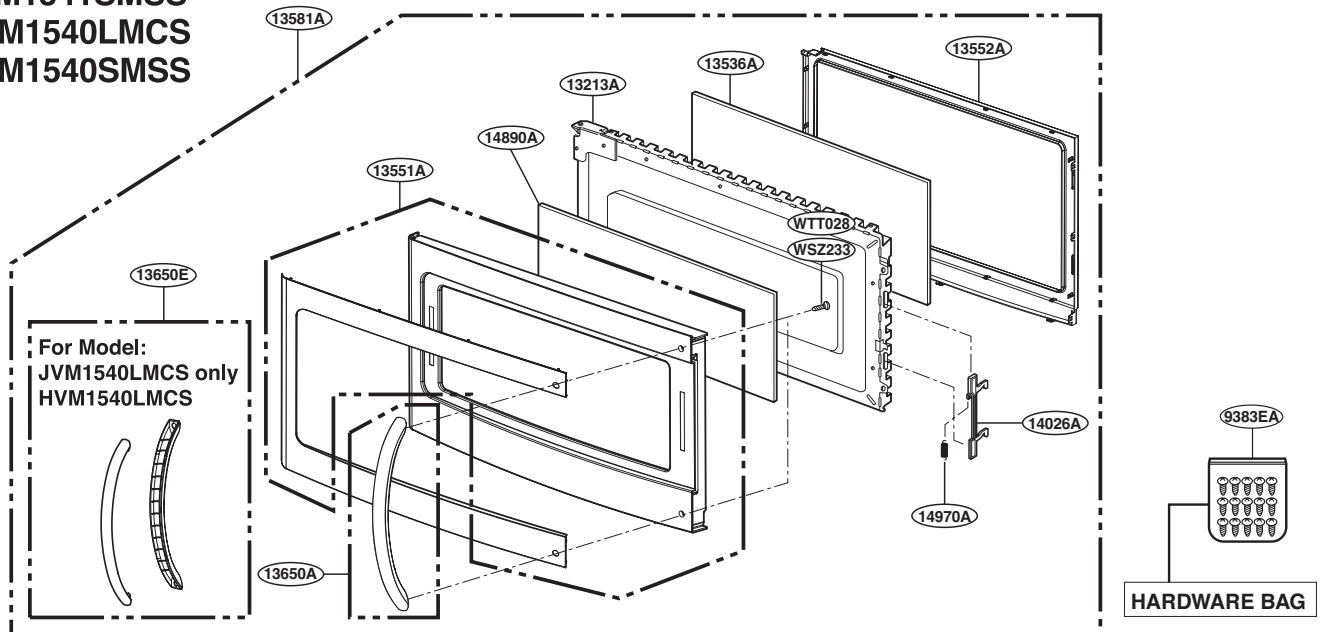

EXPLODED VIEW

DOOR PARTS

For Model :
JVM1540DMWW
JVM1540DMBB
JVM1540DMCC
JNM1541DMWW
JNM1541DMBB
JNM1541DMCC
HVM1540DMWW
HVM1540DMBB

For Model :
JVM1540SMSS
JVM1540LMCS
JNM1541SMSS
HVM1540LMCS
HVM1540SMSS

For Model:
JVM1540LMCS only
HVM1540LMCS

CONTROLLER PARTS

For Model :
 JVM1540MWW
 JVM1540DMBB
 JVM1540DMCC
 JNM1541DMWW
 JNM1541DMBB
 JNM1541DMCC
 HVM1540MWW
 HVM1540DMBB

For Model:
 JVM1540DMBB
 JNM1541DMBB
 HVM1540DMBB
 (WTT027)

For Model:
 JVM1540MWW
 JVM1540DMCC
 JNM1541DMWW
 JNM1541DMCC
 HVM1540MWW
 (WTT029)

For Model :
 JVM1540SMSS
 JVM1540LMCS
 JNM1541SMSS
 HVM1540LMCS
 HVM1540SMSS

OVEN CAVITY PARTS

LATCH BOARD PARTS

INTERIOR PARTS (I)