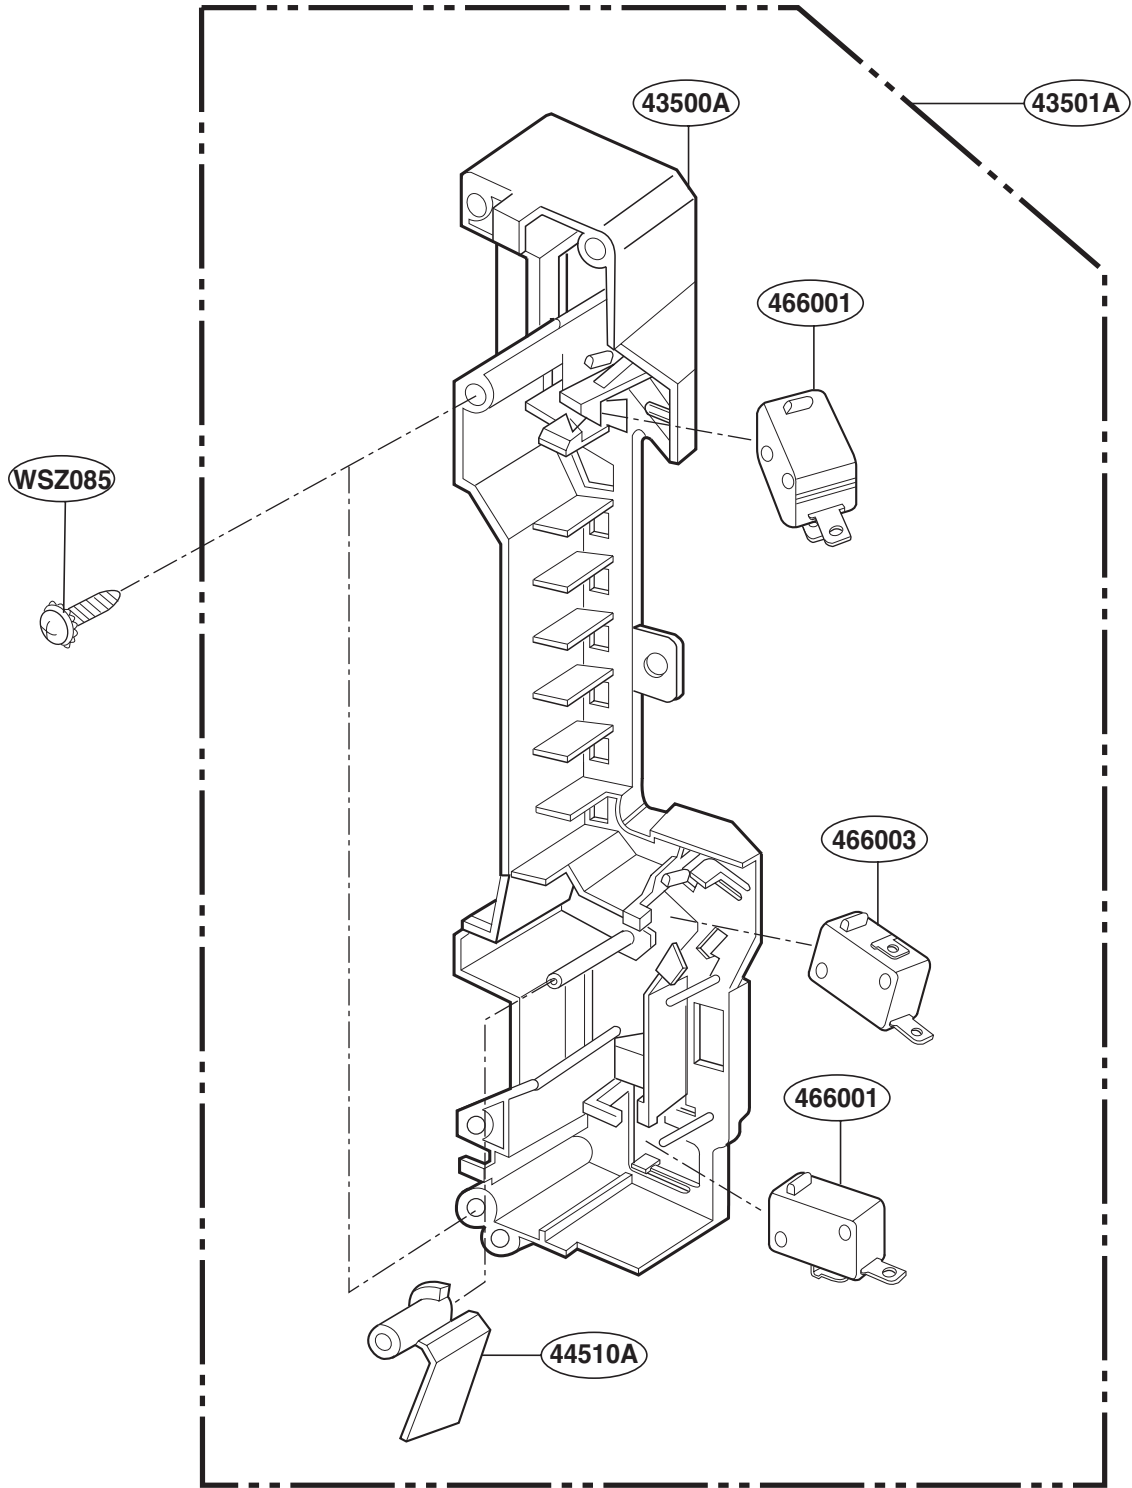

For Model:
 JVM1540MWW
 JVM1540DMCC
 JNM1541DMWW
 JNM1541DMCC
 HVM1540MWW
 (WTT029)

For Model :
 JVM1540SMSS
 JVM1540LMCS
 JNM1541SMSS
 HVM1540LMCS
 HVM1540SMSS

OVEN CAVITY PARTS

LATCH BOARD PARTS

INTERIOR PARTS (I)

INTERIOR PARTS (II)

INSTALLATION PARTS

For Model :
 JVM1540DMWW
 JVM1540DMBB
 JVM1540DMCC
 JVM1540SMSS
 JVM1540LMCS
 HVM1540DMWW
 HVM1540DMBB
 HVM1540LMCS
 HVM1540SMSS

OWNERS
 MANUAL

*01

INSTALLATION
 MANUAL