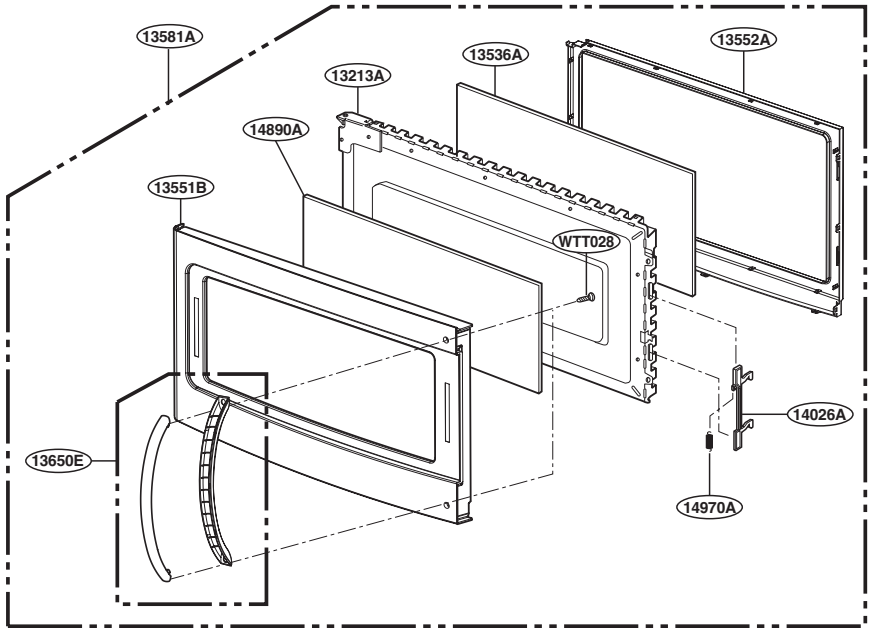

EXPLODED VIEW

DOOR PARTS

For Model :
JVM1540DMWW
JVM1540DMBB
JVM1540DMCC
JNM1541DMWW
JNM1541DMBB
JNM1541DMCC
HVM1540DMWW
HVM1540DMBB

For Model :
JVM1540SMSS
JVM1540LMCS
JNM1541SMSS
HVM1540LMCS
HVM1540SMSS

For Model:
JVM1540LMCS only
HVM1540LMCS

CONTROLLER PARTS

For Model :
 JVM1540MWW
 JVM1540DMBB
 JVM1540DMCC
 JNM1541DMWW
 JNM1541DMBB
 JNM1541DMCC
 HVM1540MWW
 HVM1540DMBB

For Model:
 JVM1540DMBB
 JNM1541DMBB
 HVM1540DMBB
 (WTT027)

For Model:
 JVM1540MWW
 JVM1540DMCC
 JNM1541DMWW
 JNM1541DMCC
 HVM1540MWW
 (WTT029)

For Model :
 JVM1540SMSS
 JVM1540LMCS
 JNM1541SMSS
 HVM1540LMCS
 HVM1540SMSS

OVEN CAVITY PARTS

LATCH BOARD PARTS

INTERIOR PARTS (I)