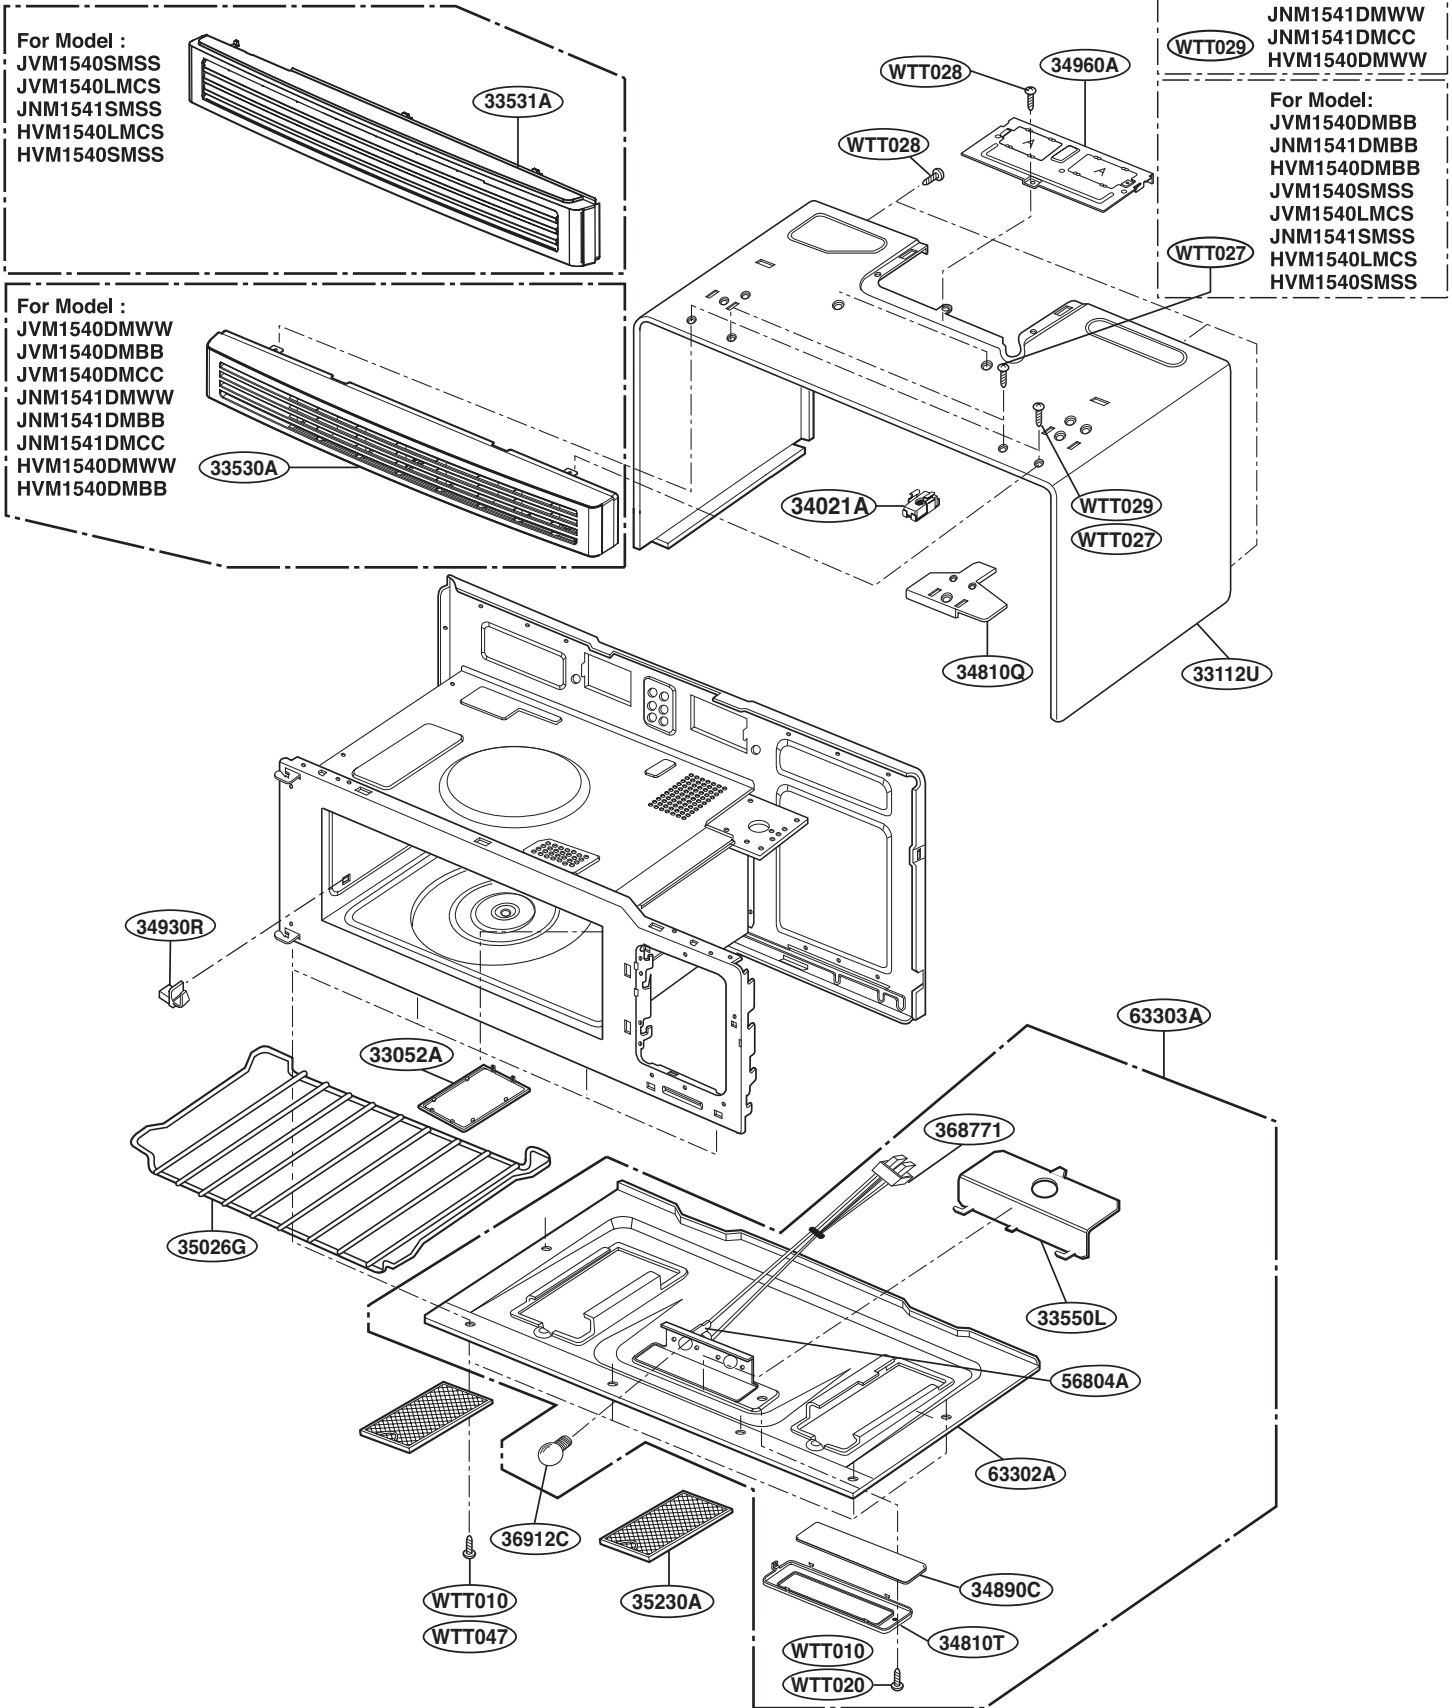

EXPLODED VIEW

DOOR PARTS

For Model :
JVM1540DMWW
JVM1540DMBB
JVM1540DMCC
JNM1541DMWW
JNM1541DMBB
JNM1541DMCC
HVM1540DMWW
HVM1540DMBB

For Model :
JVM1540SMSS
JVM1540LMCS
JNM1541SMSS
HVM1540LMCS
HVM1540SMSS

For Model:
JVM1540LMCS only
HVM1540LMCS

CONTROLLER PARTS

For Model :
 JVM1540MWW
 JVM1540DMBB
 JVM1540DMCC
 JNM1541DMWW
 JNM1541DMBB
 JNM1541DMCC
 HVM1540MWW
 HVM1540DMBB

For Model:
 JVM1540DMBB
 JNM1541DMBB
 HVM1540DMBB
 (WTT027)

For Model:
 JVM1540MWW
 JVM1540DMCC
 JNM1541DMWW
 JNM1541DMCC
 HVM1540MWW
 (WTT029)

For Model :
 JVM1540SMSS
 JVM1540LMCS
 JNM1541SMSS
 HVM1540LMCS
 HVM1540SMSS

OVEN CAVITY PARTS

LATCH BOARD PARTS

INTERIOR PARTS (I)