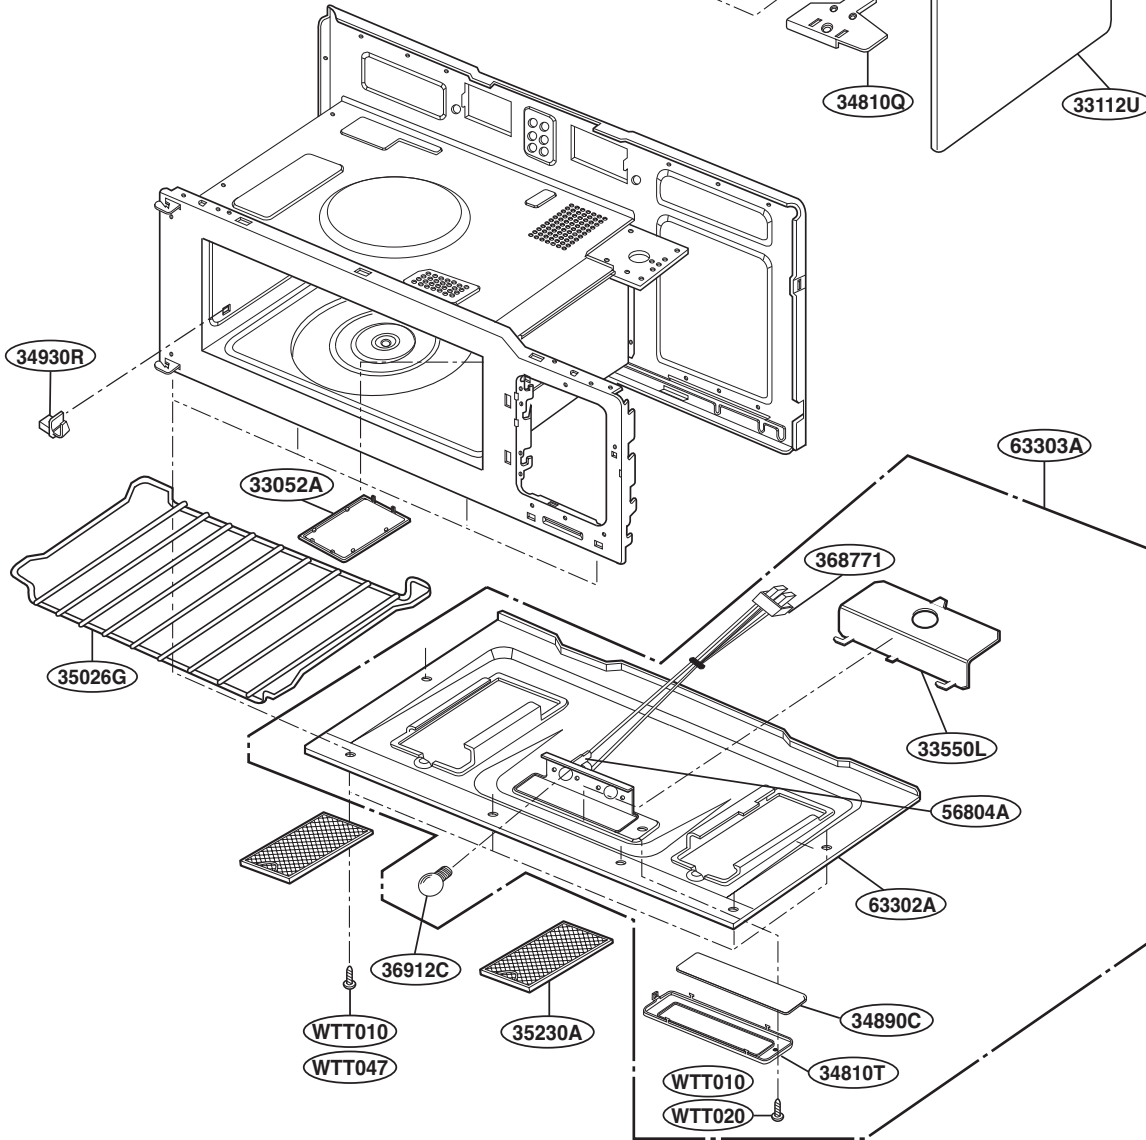

For Model:
JVM1540DMWW
JVM1540DMCC
JNM1541DMWW
JNM1541DMCC
HVM1540DMWW

WTT029

For Model:
JVM1540DMBB
JNM1541DMBB
HVM1540DMBB
JVM1540SMSS
JVM1540LMCS
JNM1541SMSS
HVM1540LMCS
HVM1540SMSS

WTT027