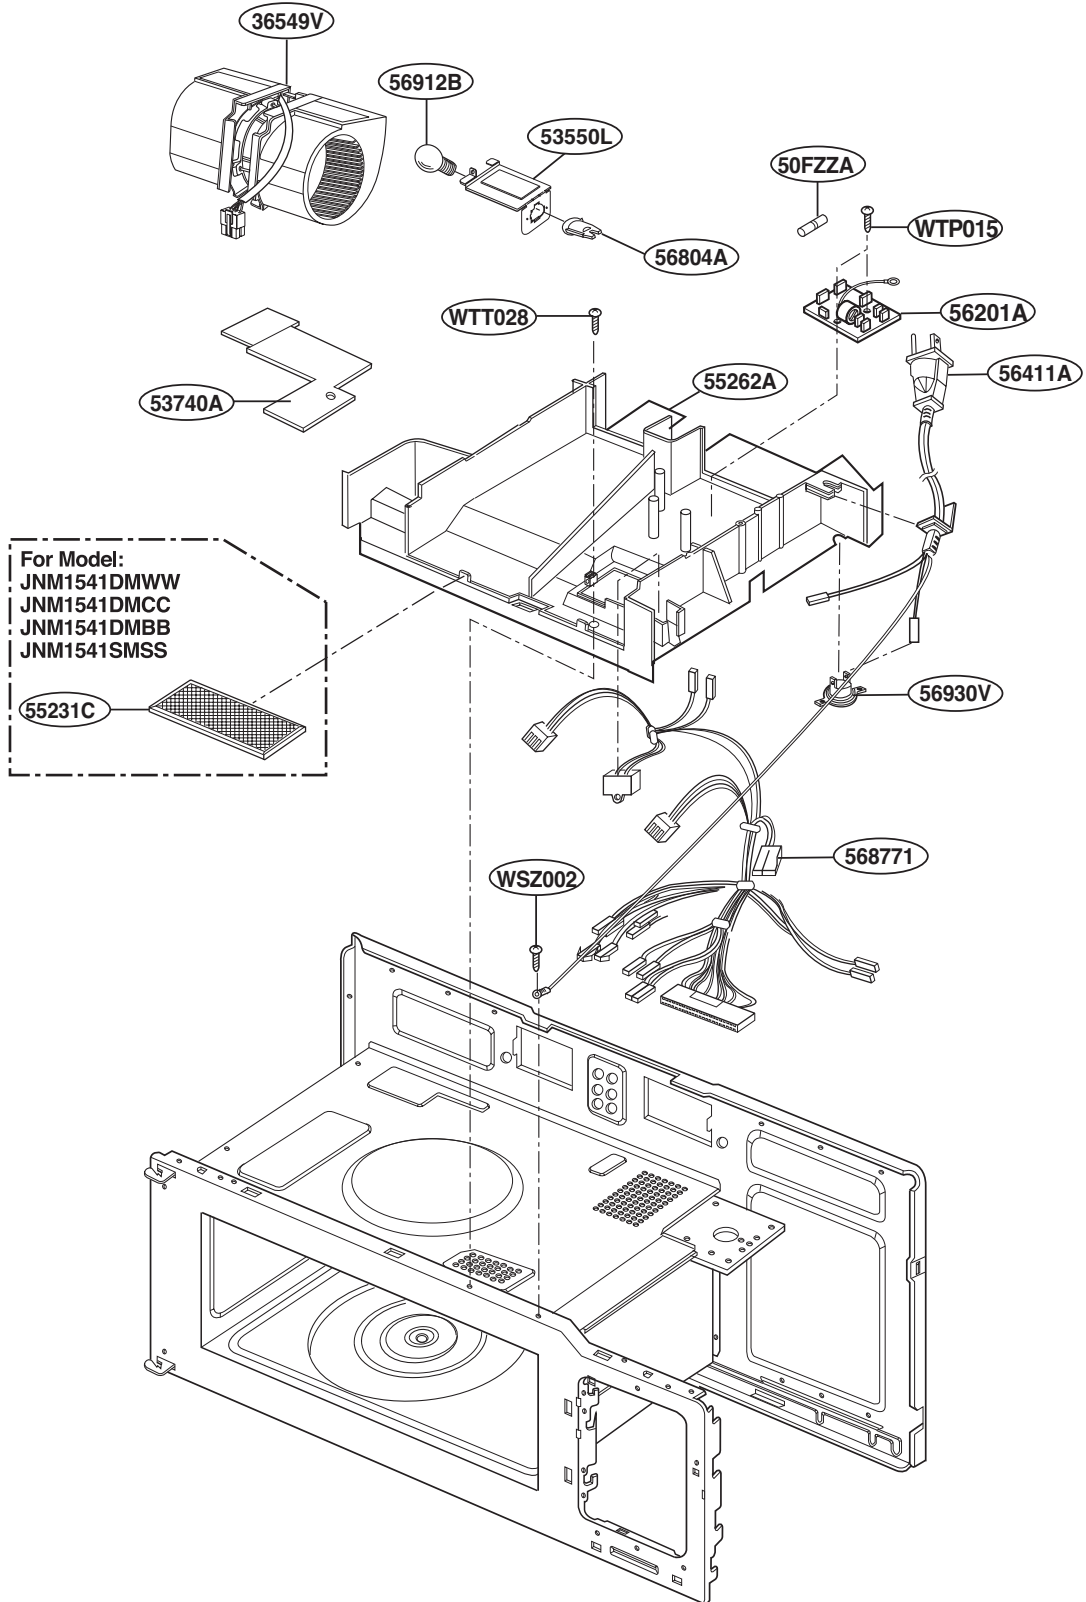

34810T

LATCH BOARD PARTS

INTERIOR PARTS (I)

INTERIOR PARTS (II)

INSTALLATION PARTS

For Model :
JVM1540DMWW
JVM1540DMBB
JVM1540DMCC
JVM1540SMSS
JVM1540LMCS
HVM1540DMWW
HVM1540DMBB
HVM1540LMCS
HVM1540SMSS

OWNERS
MANUAL

*01

INSTALLATION
MANUAL

*04

COOKING
GUIDE
LABEL

*05

TEMPLATE

*06