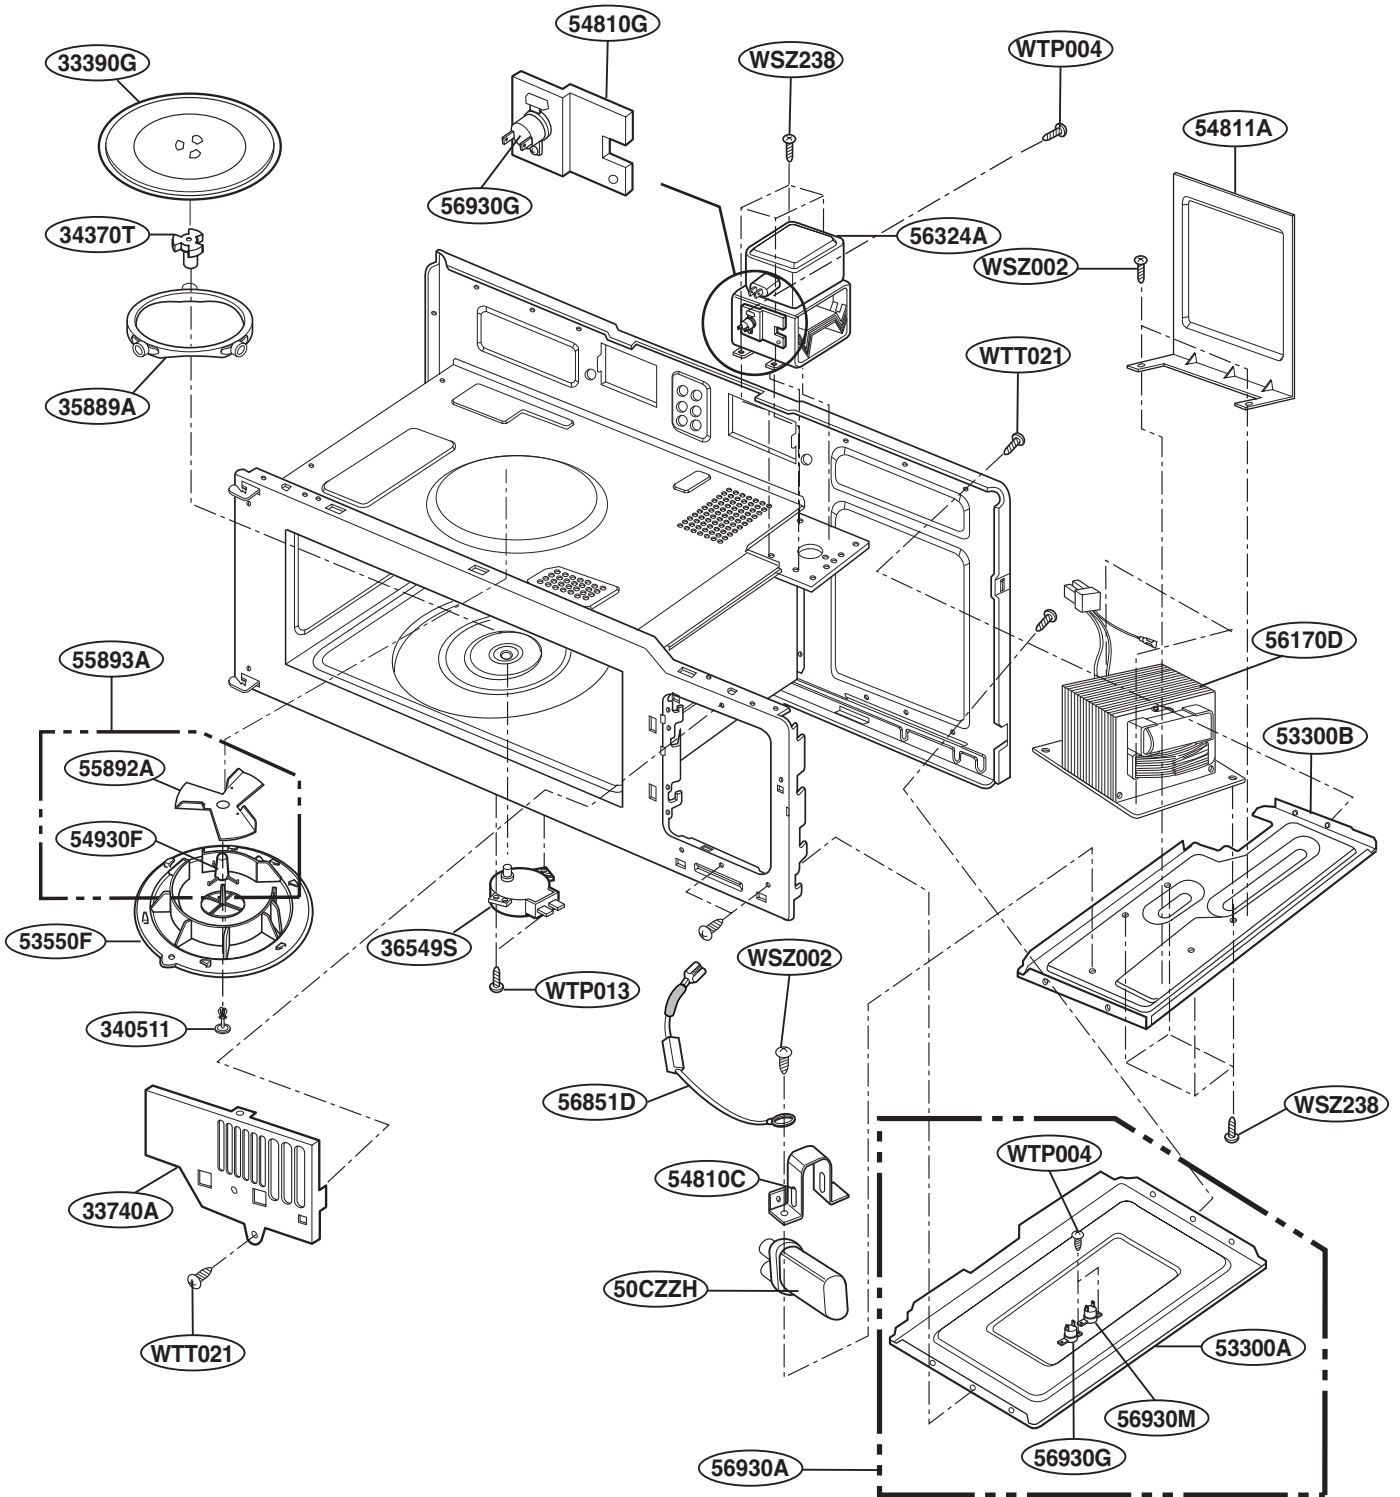

34810T

LATCH BOARD PARTS

INTERIOR PARTS (I)

INTERIOR PARTS (II)

INSTALLATION PARTS

For Model :
JVM1540DMWW
JVM1540DMBB
JVM1540DMCC
JVM1540SMSS
JVM1540LMCS
HVM1540DMWW
HVM1540DMBB
HVM1540LMCS
HVM1540SMSS

OWNERS
MANUAL