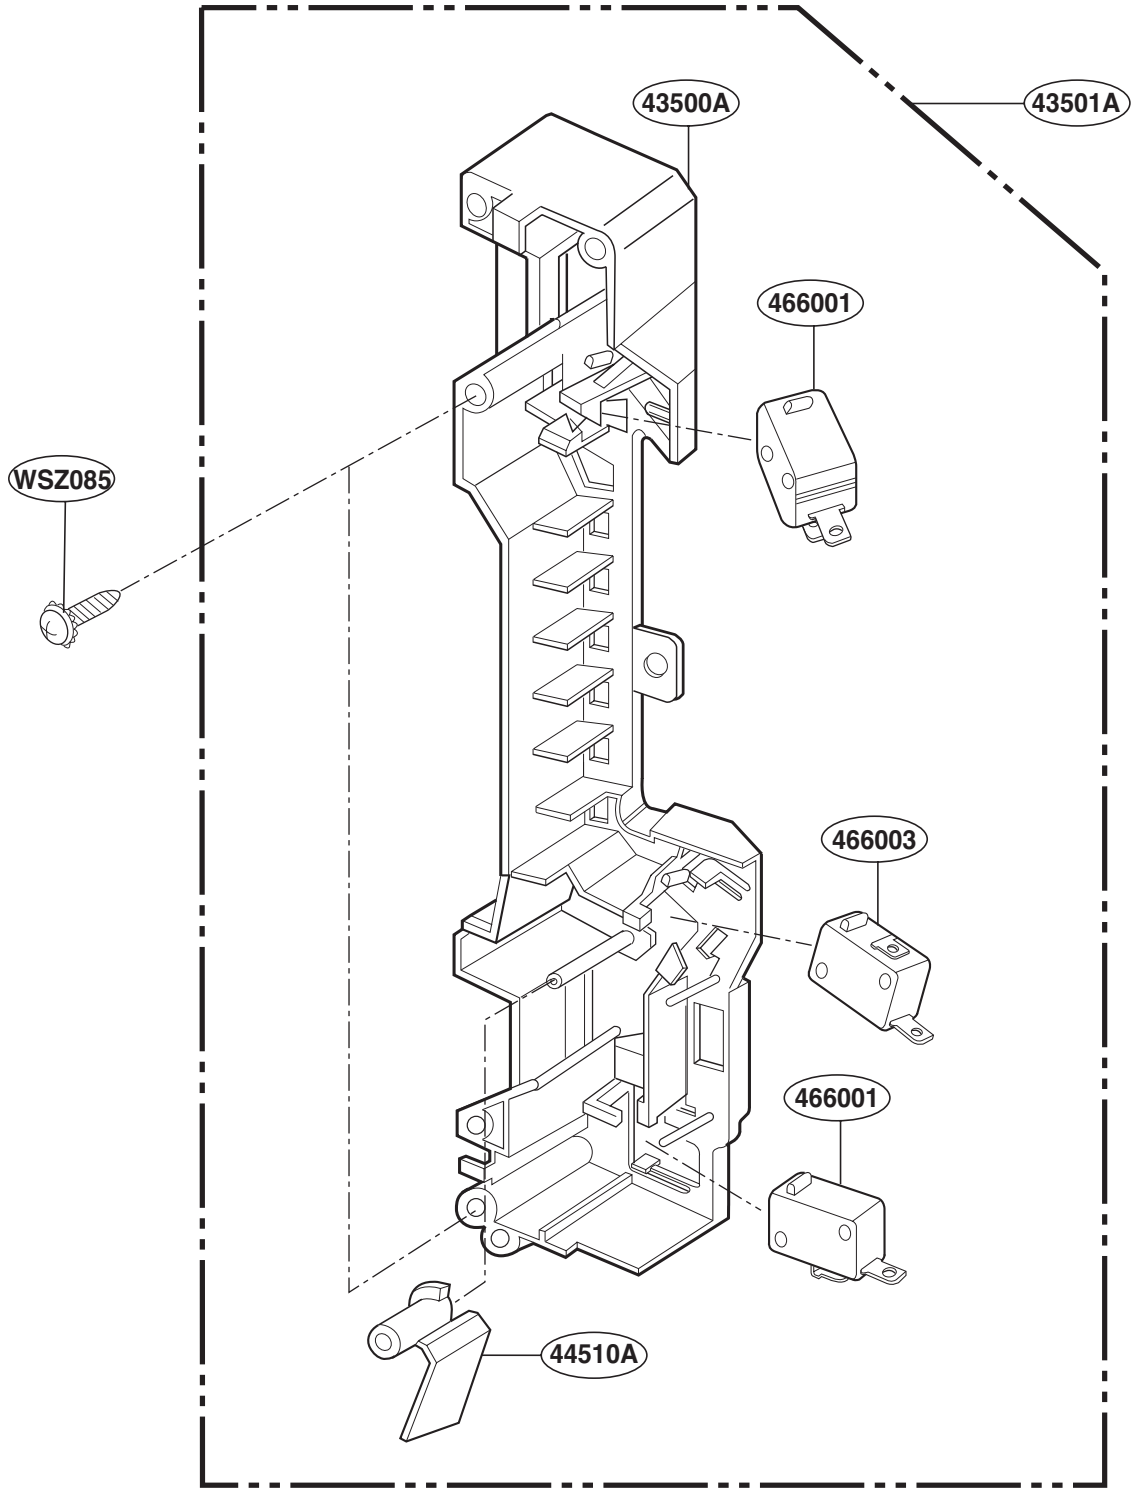

34810T

LATCH BOARD PARTS

INTERIOR PARTS (I)

INTERIOR PARTS (II)

INSTALLATION PARTS

For Model :
JVM1540DMWW
JVM1540DMBB
JVM1540DMCC
JVM1540SMSS
JVM1540LMCS
HVM1540DMWW
HVM1540DMBB
HVM1540LMCS
HVM1540SMSS

OWNERS
MANUAL