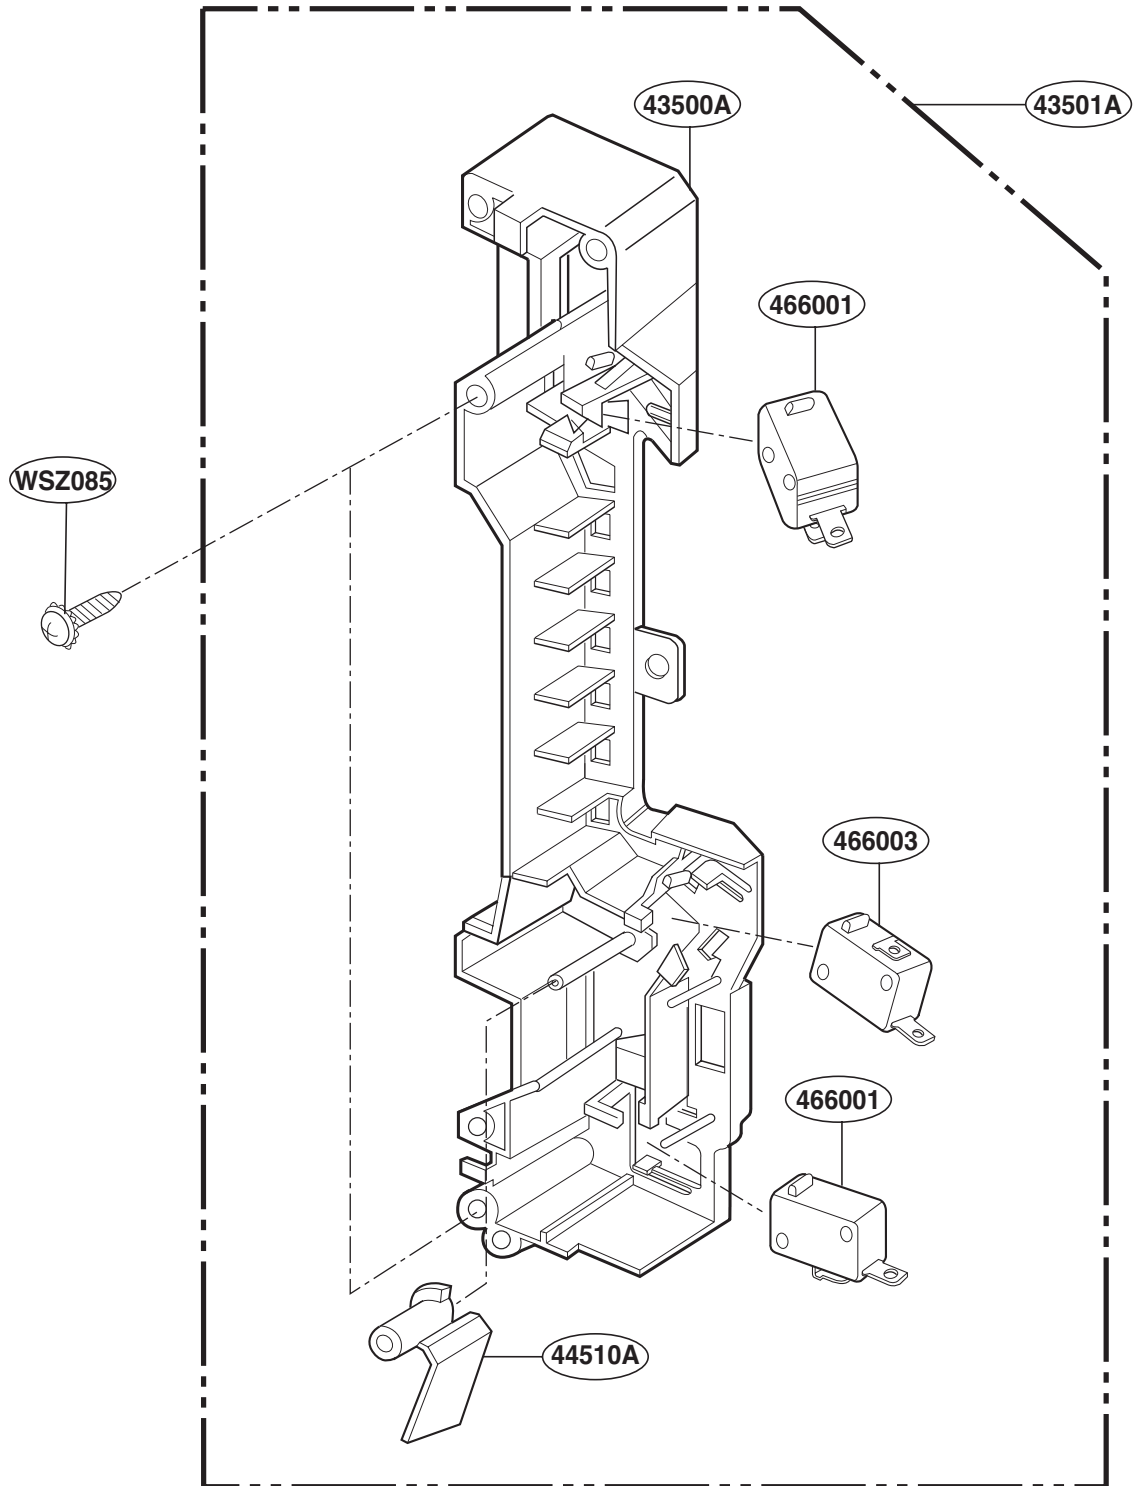

For Model:
JVM1540DMWW
JVM1540DMCC
JNM1541DMWW
JNM1541DMCC
HVM1540DMWW

WTT029

For Model:
JVM1540DMBB
JNM1541DMBB
HVM1540DMBB
JVM1540SMSS
JVM1540LMCS
JNM1541SMSS
HVM1540LMCS
HVM1540SMSS

WTT027

LATCH BOARD PARTS

INTERIOR PARTS (I)

INTERIOR PARTS (II)

INSTALLATION PARTS

For Model :
JVM1540MWW
JVM1540DMBB
JVM1540DMCC
JVM1540SMSS
JVM1540LMCS
HVM1540MWW
HVM1540DMBB
HVM1540LMCS
HVM1540SMSS

- OWNERS MANUAL *01
- INSTALLATION MANUAL *04
- COOKING GUIDE LABEL *05
- TEMPLATE *06