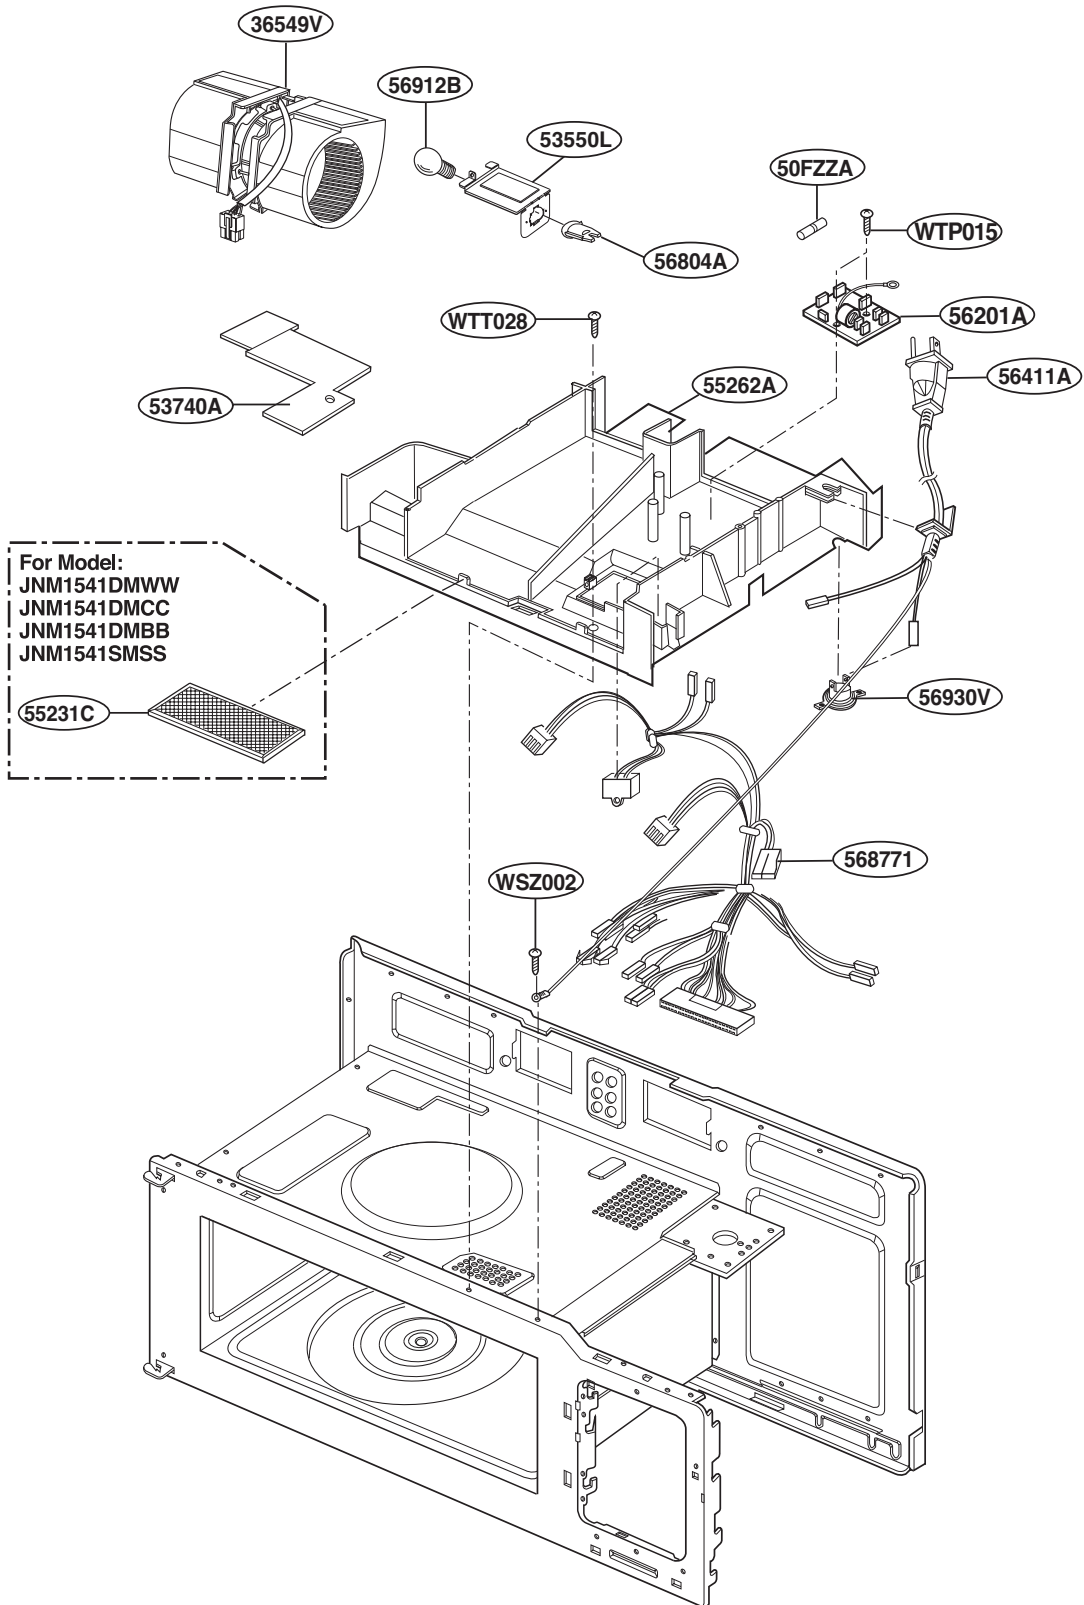

For Model:
JVM1540DMWW
JVM1540DMCC
JNM1541DMWW
JNM1541DMCC
HVM1540DMWW

WTT029

For Model:
JVM1540DMBB
JNM1541DMBB
HVM1540DMBB
JVM1540SMSS
JVM1540LMCS
JNM1541SMSS
HVM1540LMCS
HVM1540SMSS

WTT027

LATCH BOARD PARTS

INTERIOR PARTS (I)

INTERIOR PARTS (II)

INSTALLATION PARTS

For Model :
JVM1540MWW
JVM1540DMBB
JVM1540DMCC
JVM1540SMSS
JVM1540LMCS
HVM1540MWW
HVM1540DMBB
HVM1540LMCS
HVM1540SMSS

- OWNERS MANUAL *01
- INSTALLATION MANUAL *04
- COOKING GUIDE LABEL *05
- TEMPLATE *06