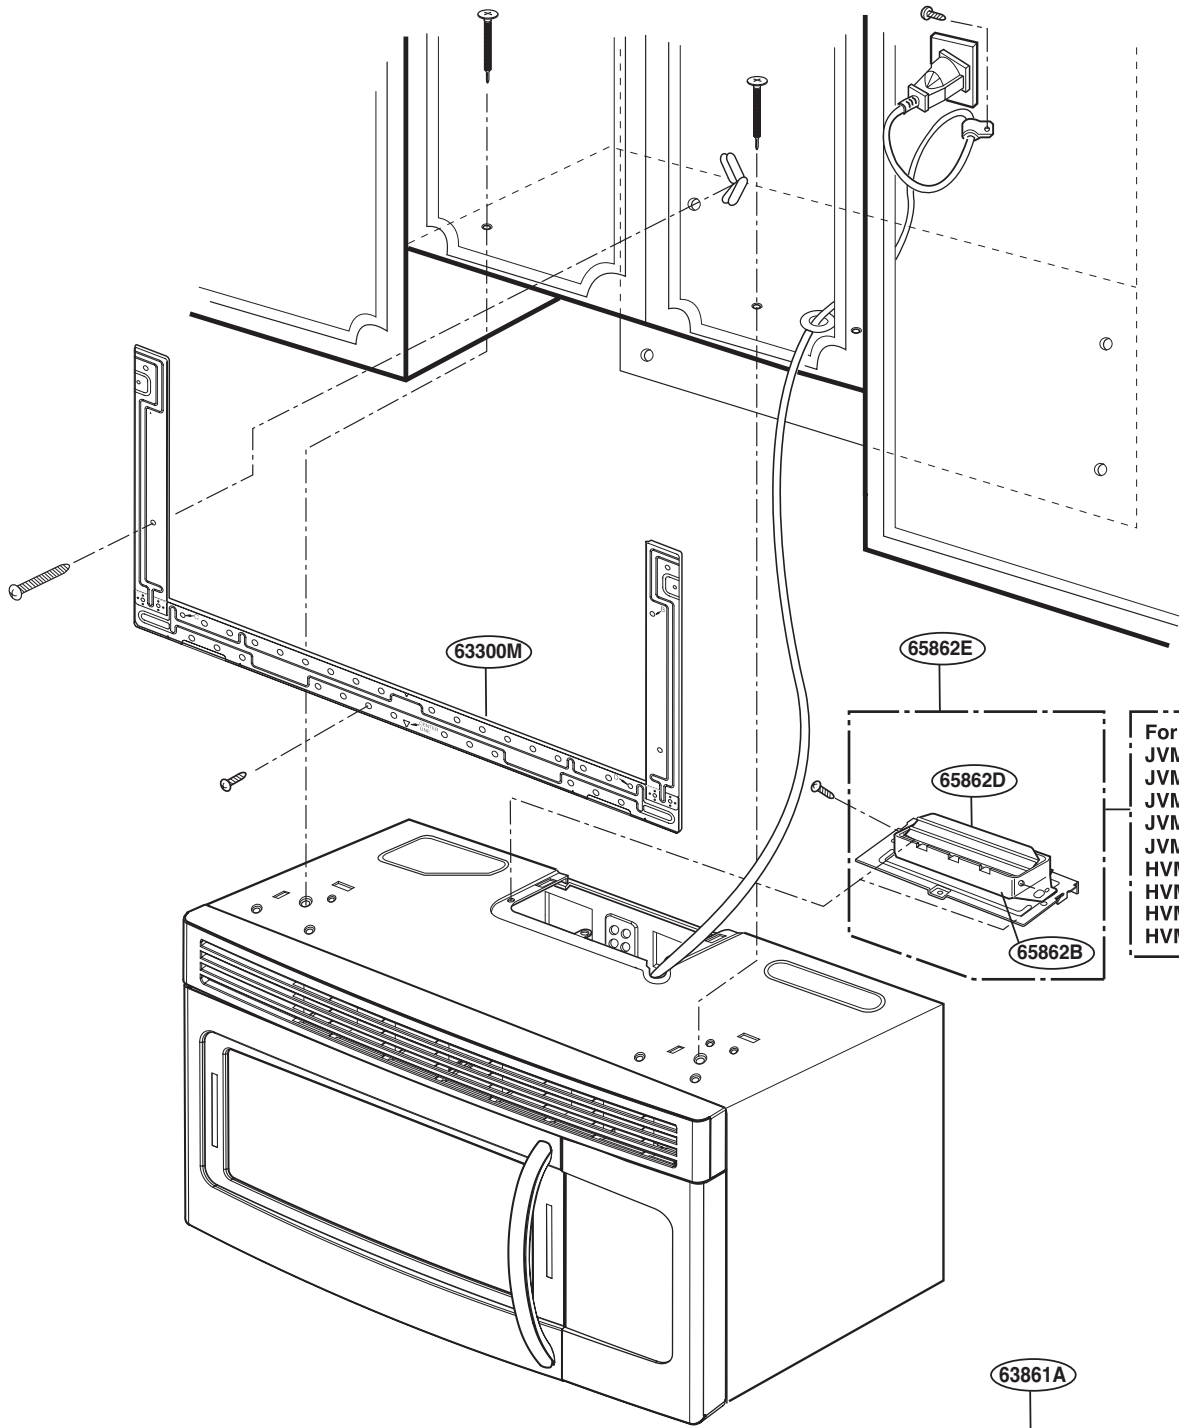

34810T

LATCH BOARD PARTS

INTERIOR PARTS (I)

INTERIOR PARTS (II)

INSTALLATION PARTS

For Model :
JVM1540DMWW
JVM1540DMBB
JVM1540DMCC
JVM1540SMSS
JVM1540LMCS
HVM1540DMWW
HVM1540DMBB
HVM1540LMCS
HVM1540SMSS

OWNERS
MANUAL