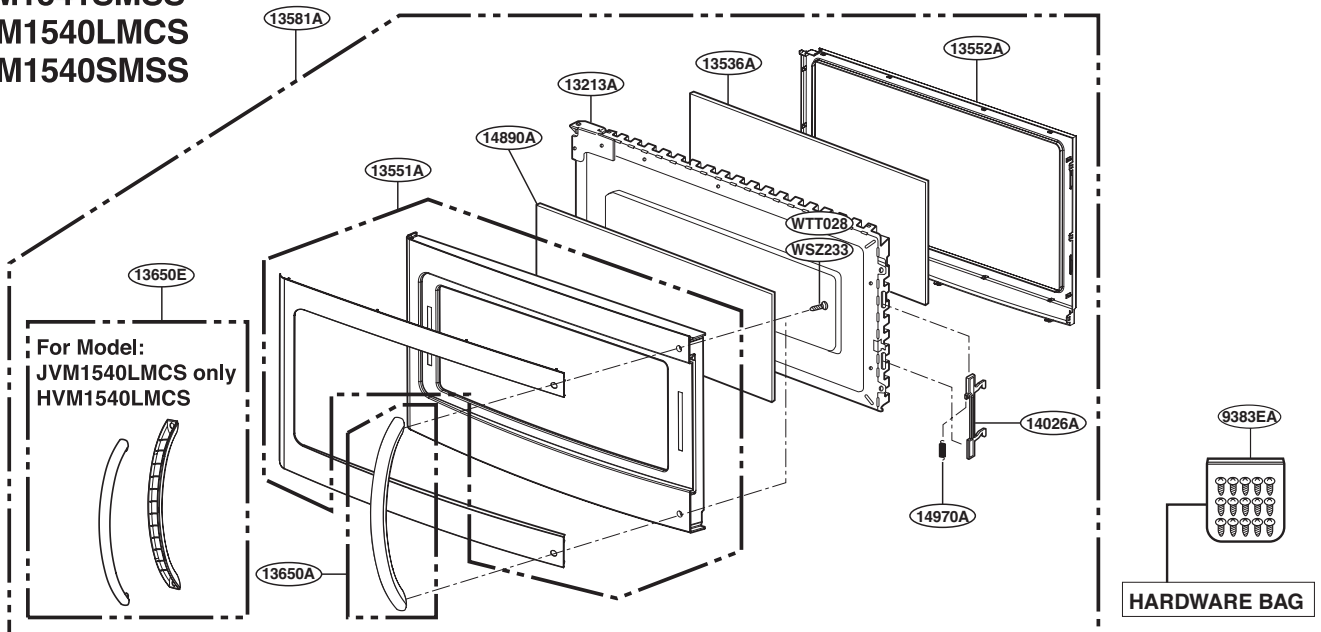

EXPLODED VIEW

DOOR PARTS

For Model :
JVM1540DMWW
JVM1540DMBB
JVM1540DMCC
JNM1541DMWW
JNM1541DMBB
JNM1541DMCC
HVM1540DMWW
HVM1540DMBB

For Model :
JVM1540SMSS
JVM1540LMCS
JNM1541SMSS
HVM1540LMCS
HVM1540SMSS

P/No: MFL32357701

CONTROLLER PARTS

For Model :
JVM1540MWW
JVM1540DMBB
JVM1540DMCC
JNM1541DMWW
JNM1541DMBB
JNM1541DMCC
HVM1540MWW
HVM1540DMBB

For Model:
JVM1540DMBB
JNM1541DMBB
HVM1540DMBB
WTT027

For Model:
JVM1540MWW
JVM1540DMCC
JNM1541DMWW
JNM1541DMCC
HVM1540MWW
WTT029