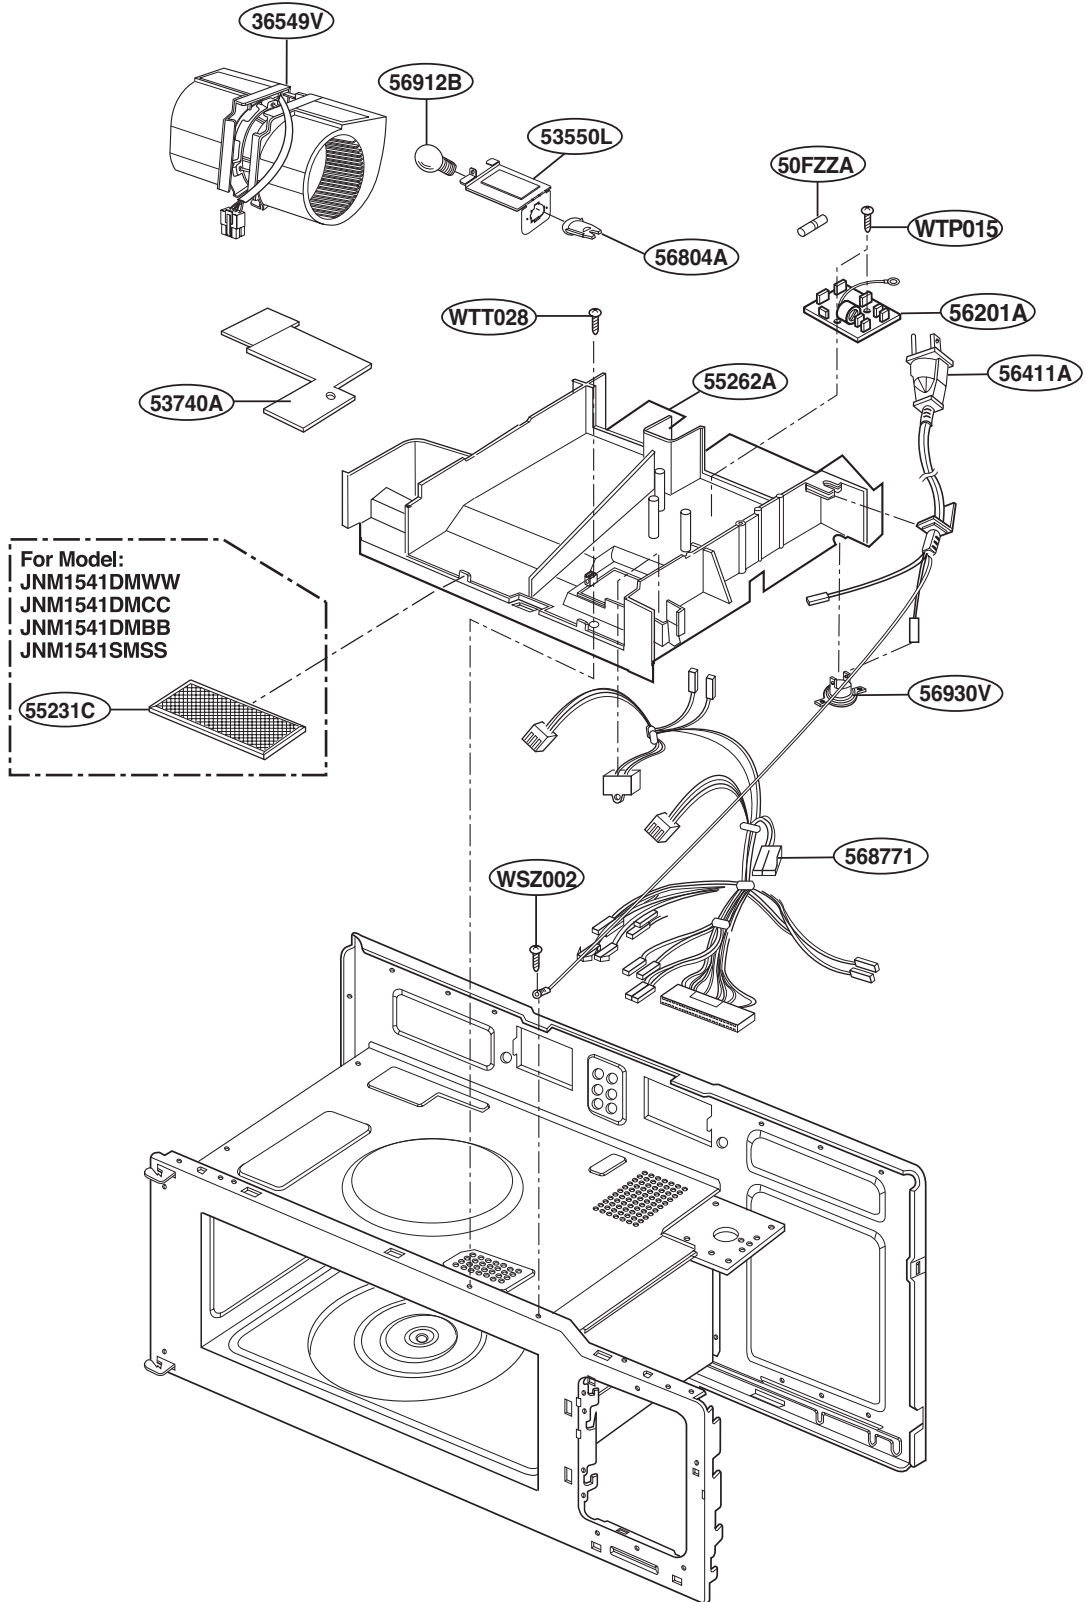

33112U

LATCH BOARD PARTS

INTERIOR PARTS (I)

INTERIOR PARTS (II)

INSTALLATION PARTS

OWNERS
MANUAL

*01

INSTALLATION
MANUAL