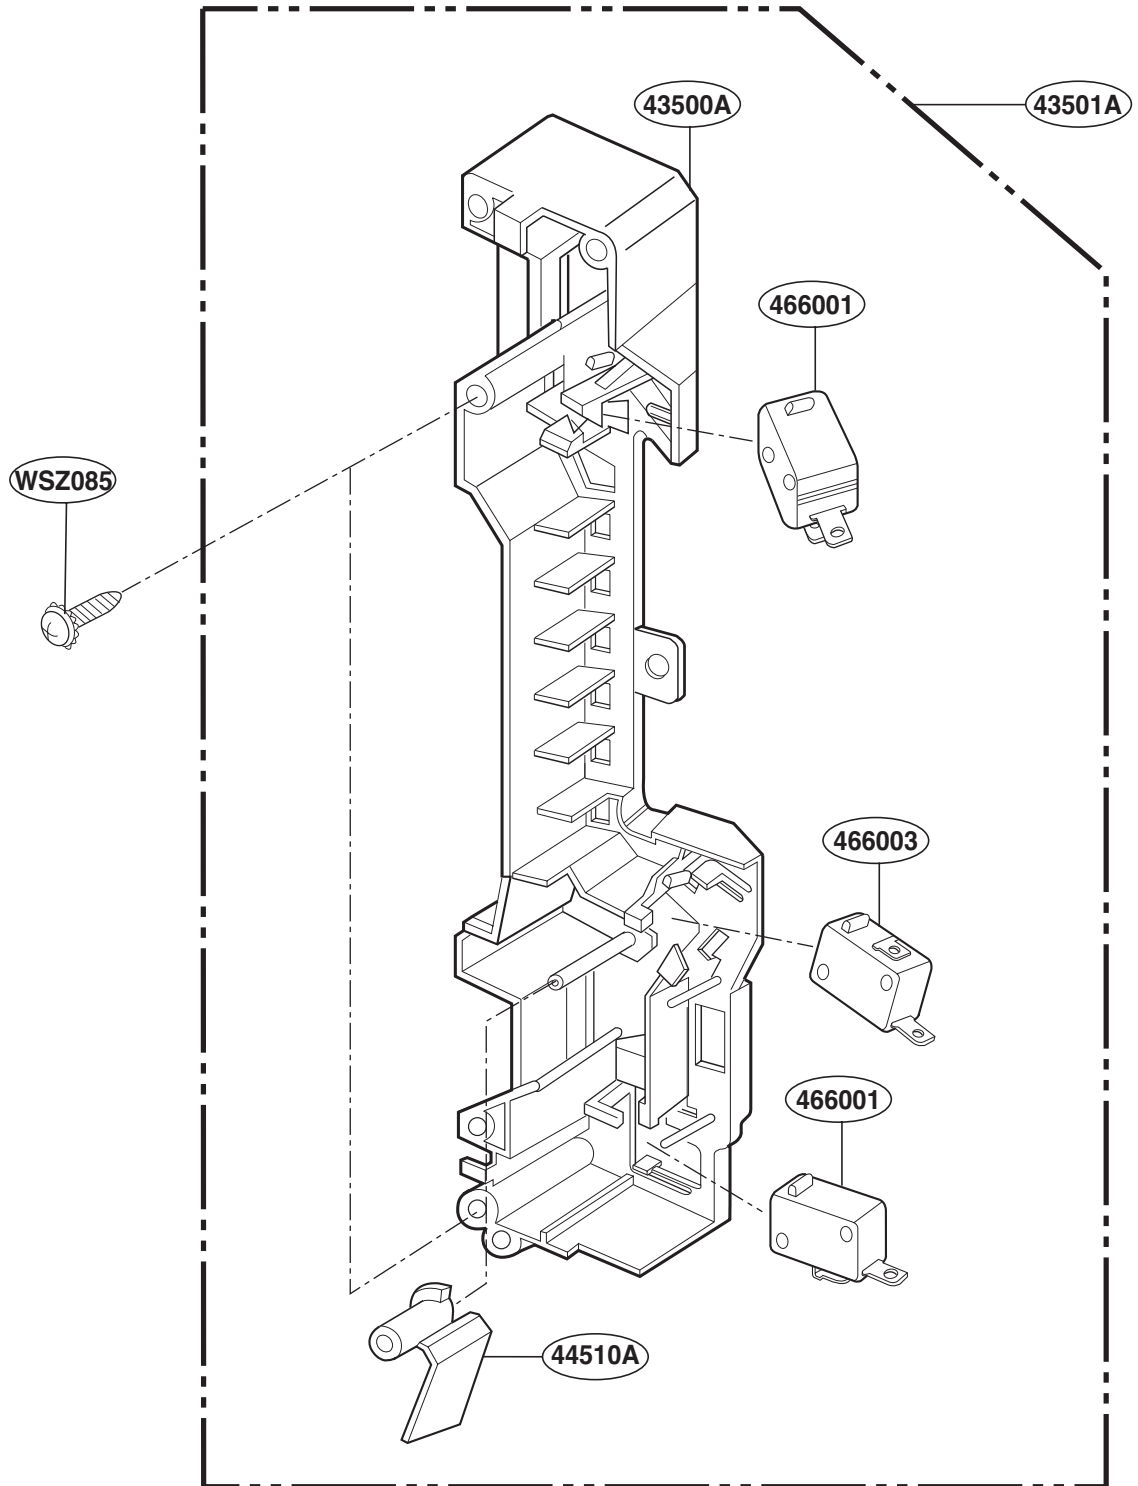

WTT047

WTT010

WTT020

LATCH BOARD PARTS

INTERIOR PARTS (I)

INTERIOR PARTS (II)

INSTALLATION PARTS

For Model :
 JVM1540MWW
 JVM1540DMBB
 JVM1540DMCC
 JVM1540SMSS
 JVM1540LMCS
 HVM1540MWW
 HVM1540DMBB
 HVM1540LMCS
 HVM1540SMSS