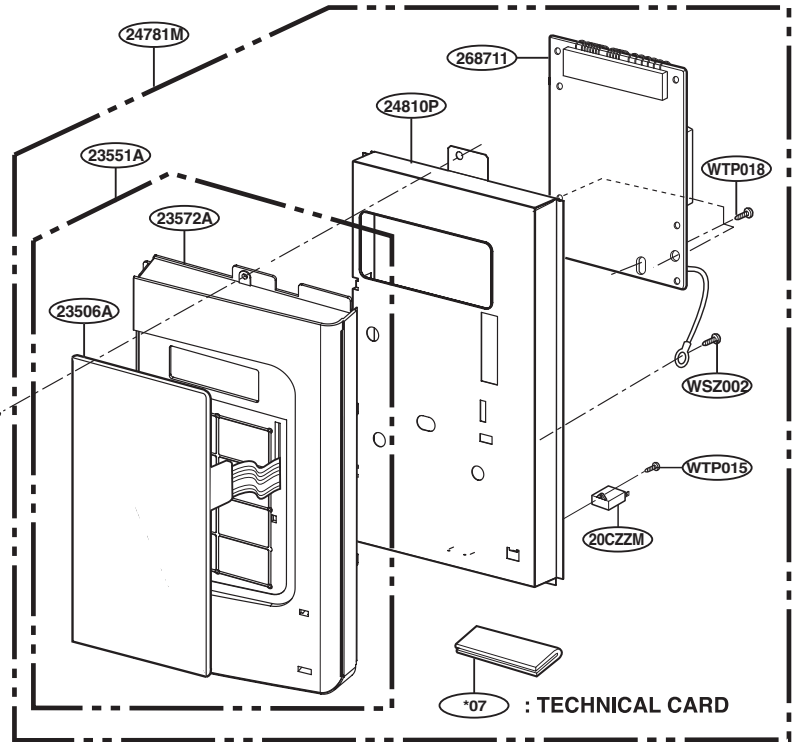

EXPLODED VIEW

DOOR PARTS

For Model :
JVM1540DMWW
JVM1540DMBB
JVM1540DMCC
JNM1541DMWW
JNM1541DMBB
JNM1541DMCC
HVM1540DMWW
HVM1540DMBB

For Model :
JVM1540SMSS
JVM1540LMCS
JNM1541SMSS
HVM1540LMCS
HVM1540SMSS

P/No: MFL32357701

CONTROLLER PARTS

For Model :
JVM1540MWW
JVM1540DMBB
JVM1540DMCC
JNM1541DMWW
JNM1541DMBB
JNM1541DMCC
HVM1540MWW
HVM1540DMBB

For Model:
JVM1540DMBB
JNM1541DMBB
HVM1540DMBB
WTT027

For Model:
JVM1540MWW
JVM1540DMCC
JNM1541DMWW
JNM1541DMCC
HVM1540MWW
WTT029