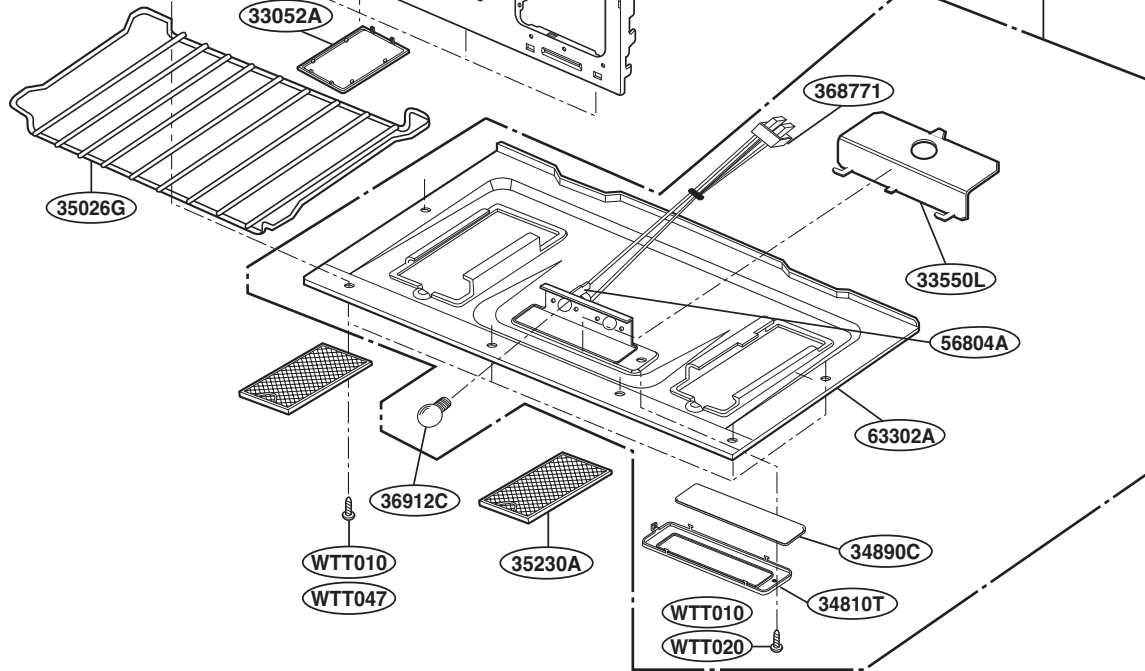

63303A

368771

33550L

56804A

63302A

36912C

35230A

34890C

34810T

WTT010

WTT047

WTT010

WTT020