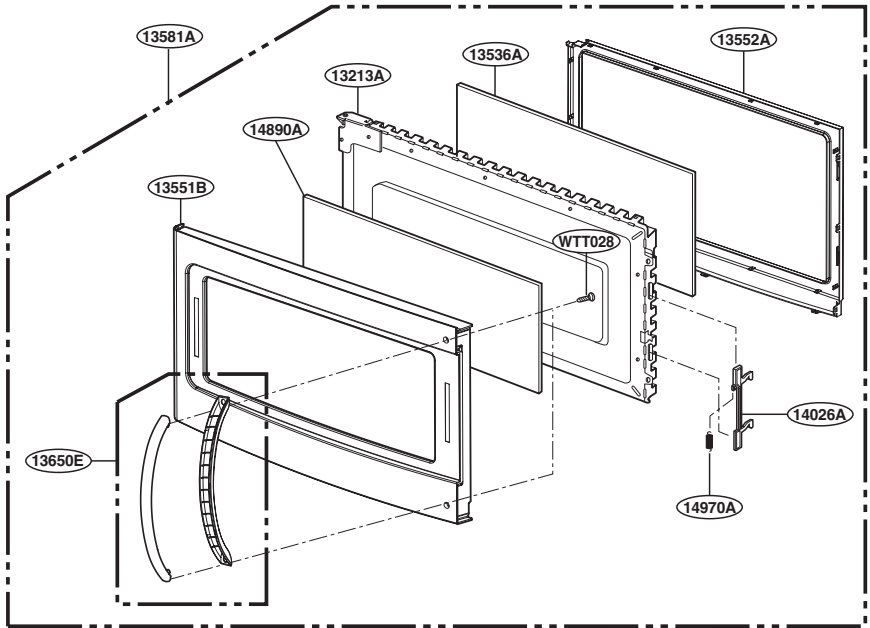

EXPLODED VIEW

DOOR PARTS

For Model :
JVM1540DMWW
JVM1540DMBB
JVM1540DMCC
JNM1541DMWW
JNM1541DMBB
JNM1541DMCC
HVM1540DMWW
HVM1540DMBB

For Model :
JVM1540SMSS
JVM1540LMCS
JNM1541SMSS
HVM1540LMCS
HVM1540SMSS

P/No: MFL32357701

CONTROLLER PARTS

For Model :
JVM1540MWW
JVM1540DMBB
JVM1540DMCC
JNM1541DMWW
JNM1541DMBB
JNM1541DMCC
HVM1540MWW
HVM1540DMBB

For Model:
JVM1540DMBB
JNM1541DMBB
HVM1540DMBB
WTT027

For Model:
JVM1540MWW
JVM1540DMCC
JNM1541DMWW
JNM1541DMCC
HVM1540MWW
WTT029