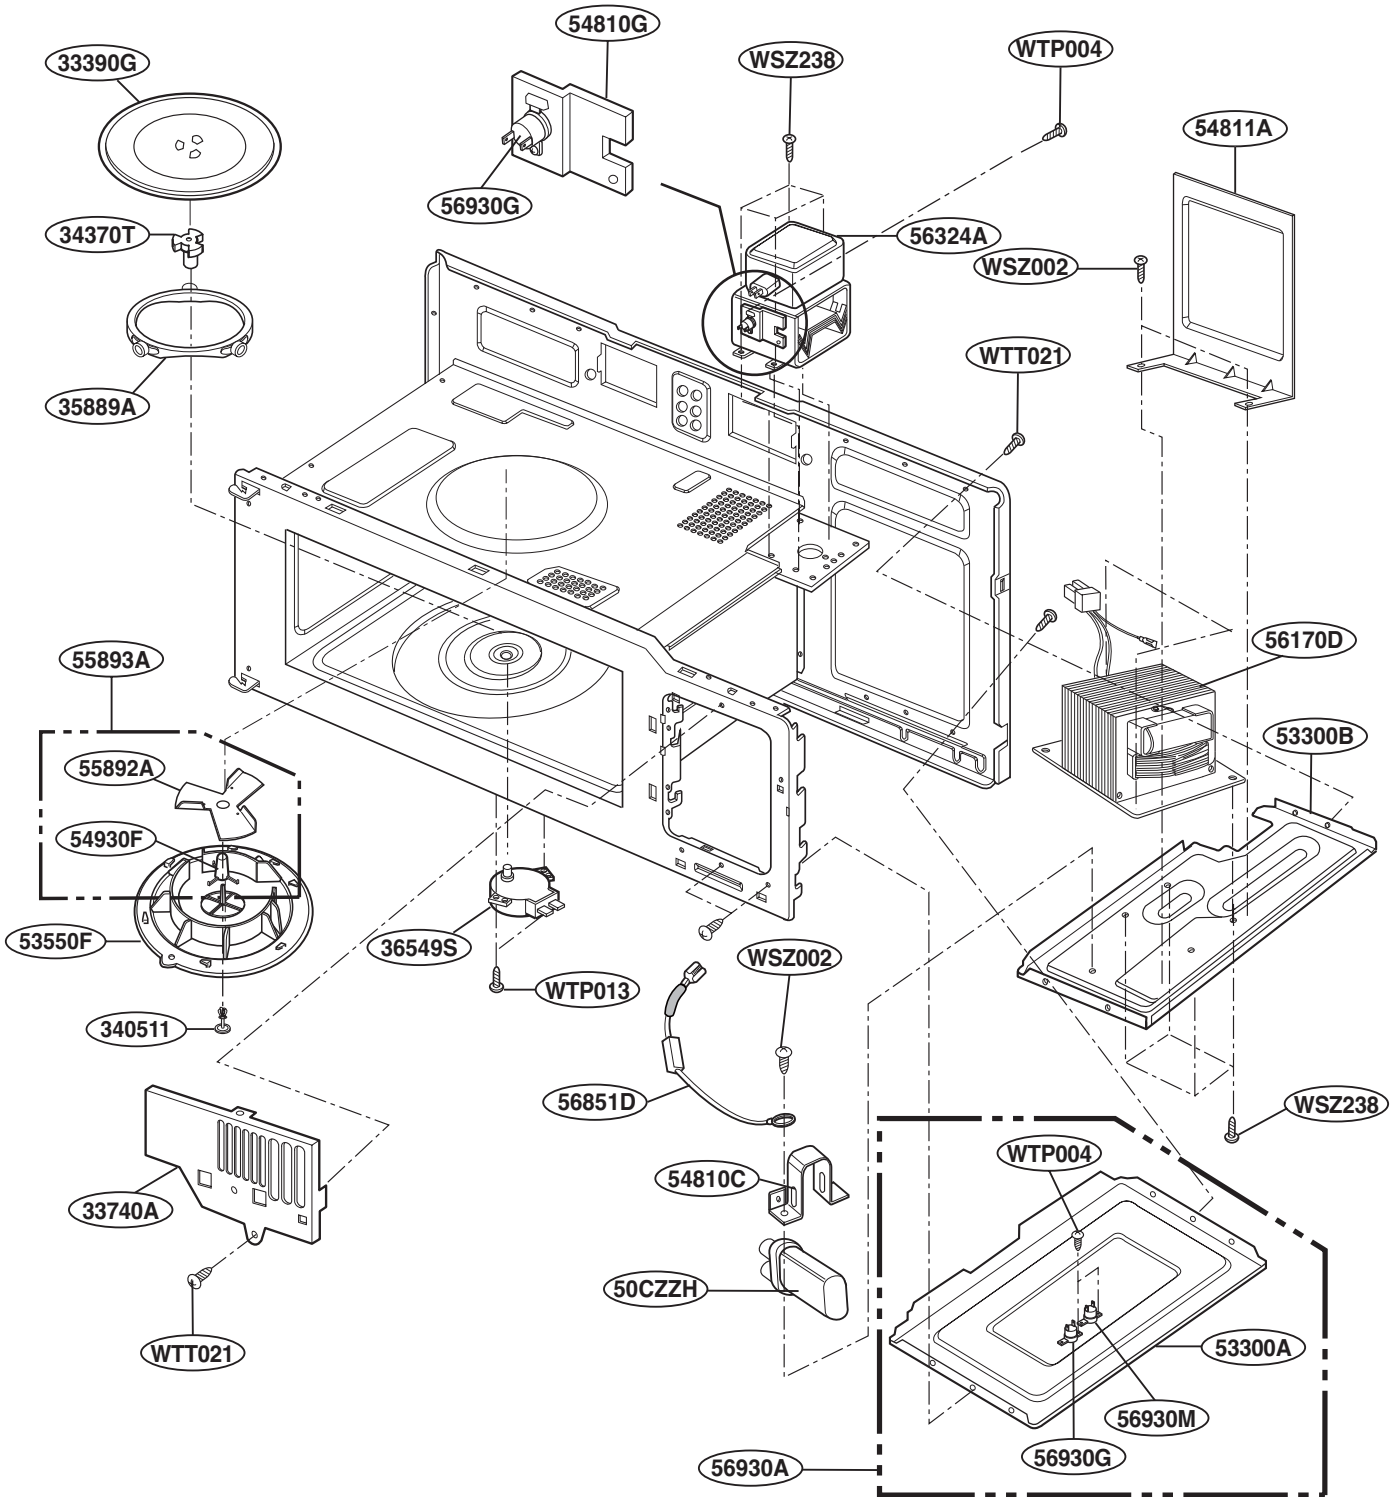

33112U

LATCH BOARD PARTS

INTERIOR PARTS (I)

INTERIOR PARTS (II)

INSTALLATION PARTS

OWNERS
MANUAL

*01

INSTALLATION
MANUAL