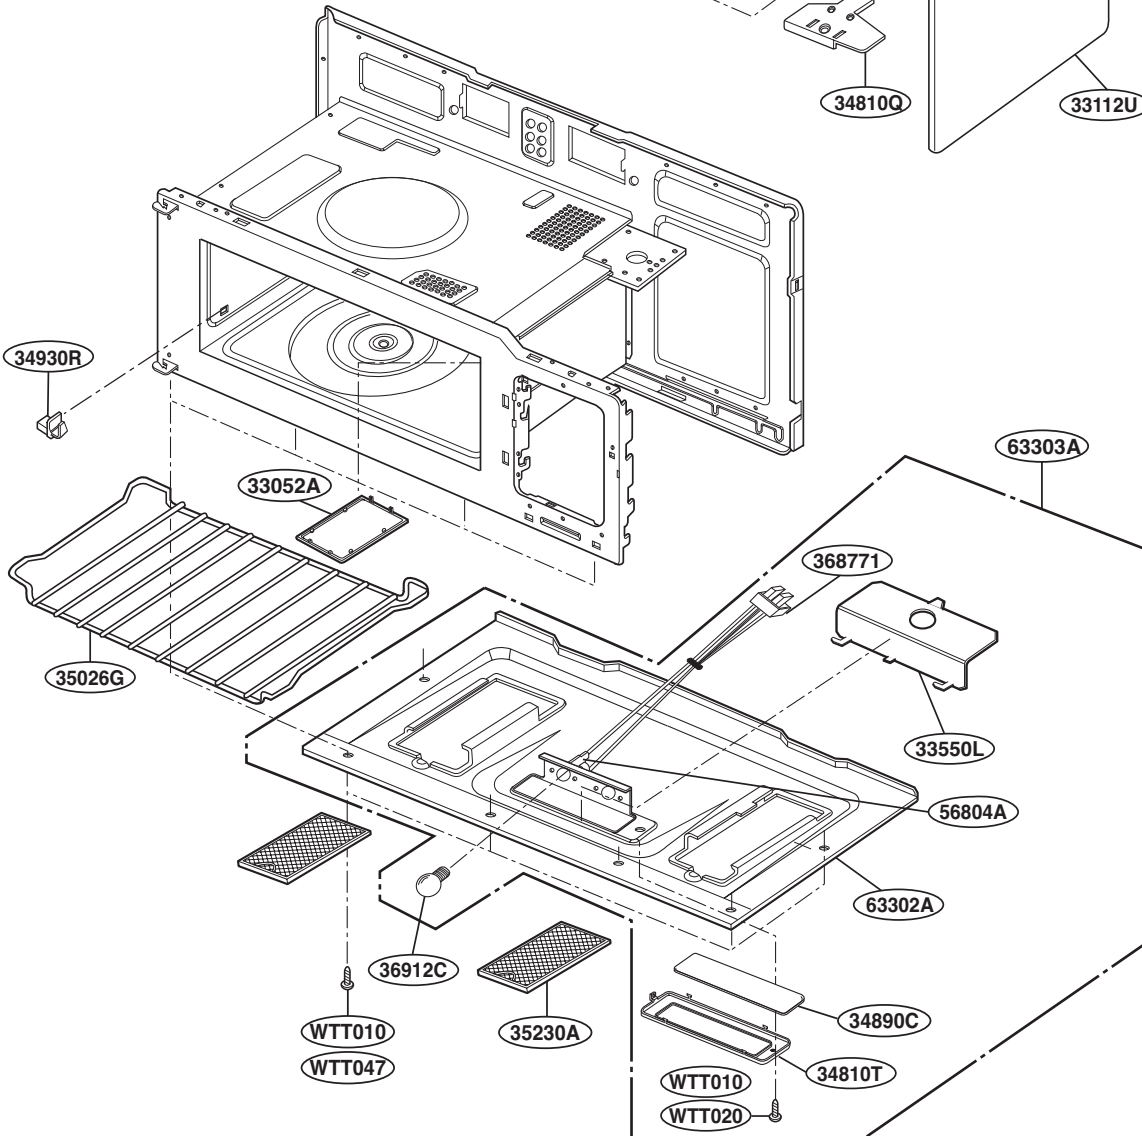

33112U

LATCH BOARD PARTS

INTERIOR PARTS (I)

INTERIOR PARTS (II)

INSTALLATION PARTS

OWNERS
MANUAL

*01

INSTALLATION
MANUAL