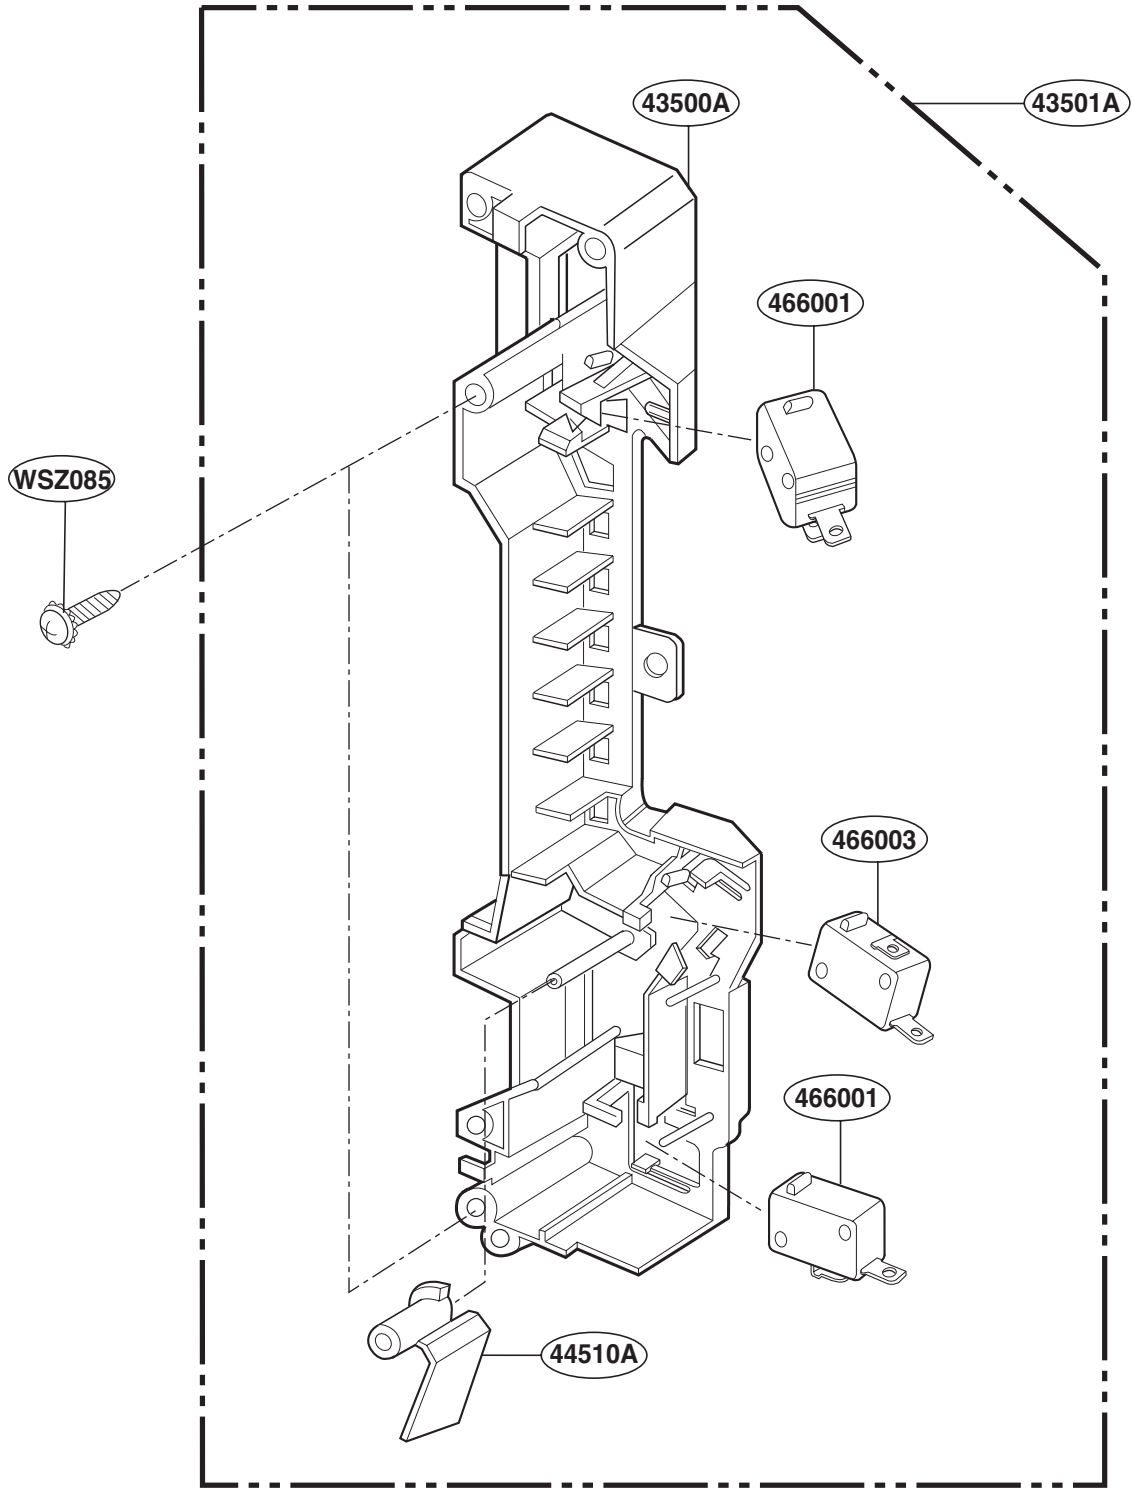

33112U

LATCH BOARD PARTS

INTERIOR PARTS (I)

INTERIOR PARTS (II)

INSTALLATION PARTS

OWNERS
MANUAL

*01

INSTALLATION
MANUAL