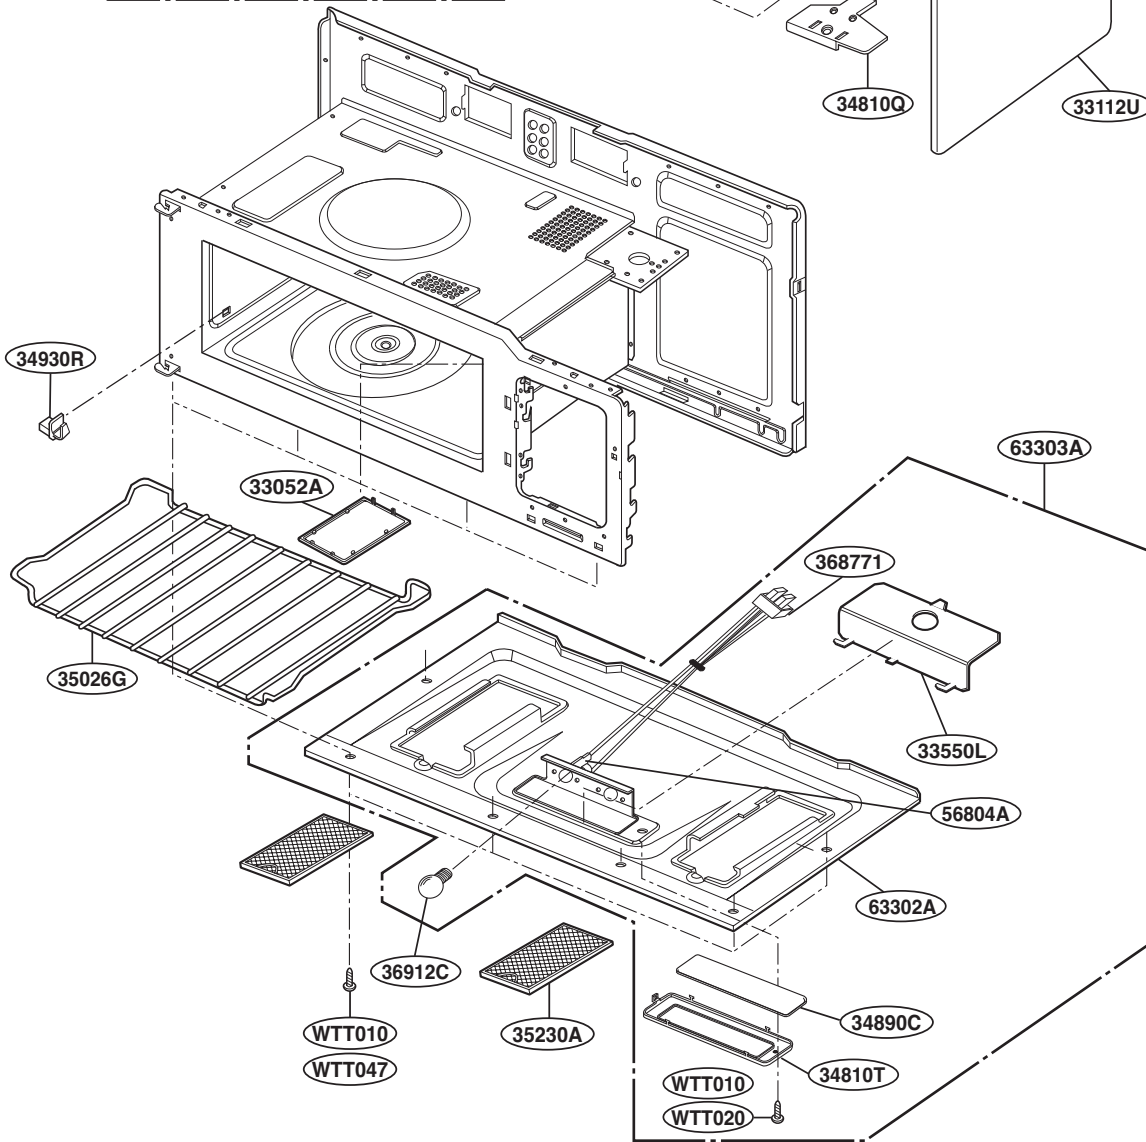

For Model:
JVM1540DMWW
JVM1540DMCC
JNM1541DMWW
JNM1541DMCC
HVM1540DMWW

WTT029

For Model:
JVM1540DMBB
JNM1541DMBB
HVM1540DMBB
JVM1540SMSS
JVM1540LMCS
JNM1541SMSS
HVM1540LMCS
HVM1540SMSS

WTT027