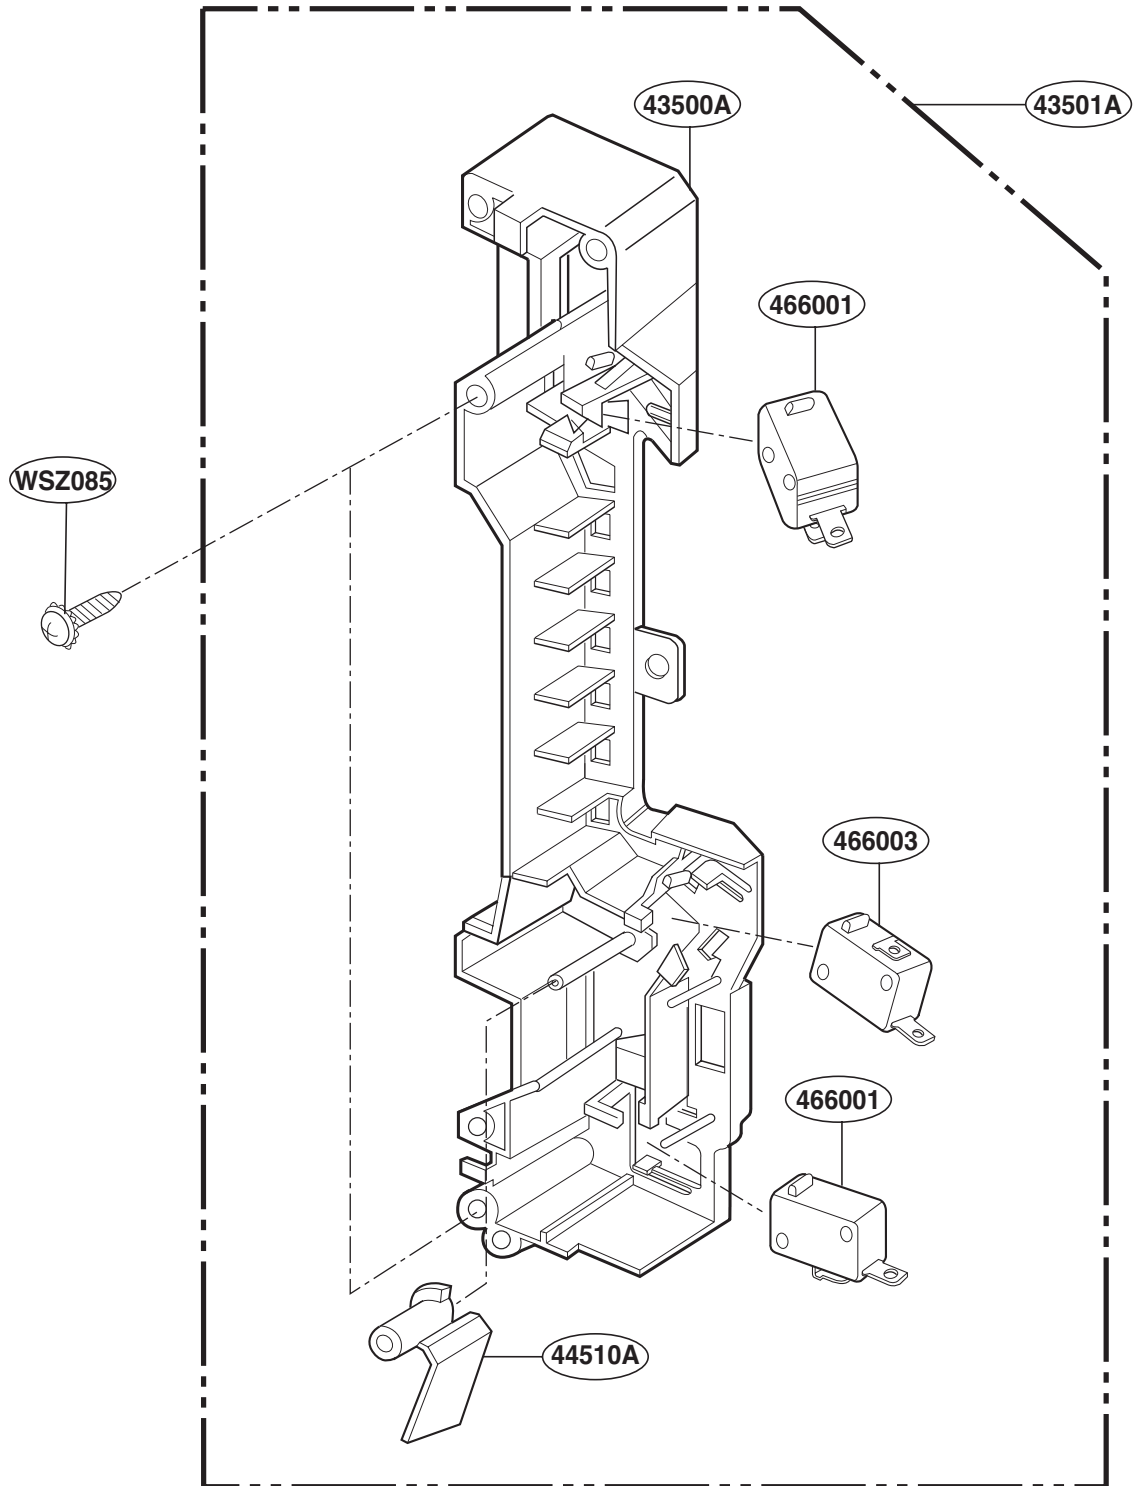

For Model:
JVM1540DMWW
JVM1540DMCC
JNM1541DMWW
JNM1541DMCC
HVM1540DMWW

WTT029

For Model:
JVM1540DMBB
JNM1541DMBB
HVM1540DMBB
JVM1540SMSS
JVM1540LMCS
JNM1541SMSS
HVM1540LMCS
HVM1540SMSS

WTT027

LATCH BOARD PARTS

INTERIOR PARTS (I)

INSTALLATION PARTS

- OWNERS MANUAL *01
- INSTALLATION MANUAL *04
- COOKING GUIDE LABEL *05
- TEMPLATE *06