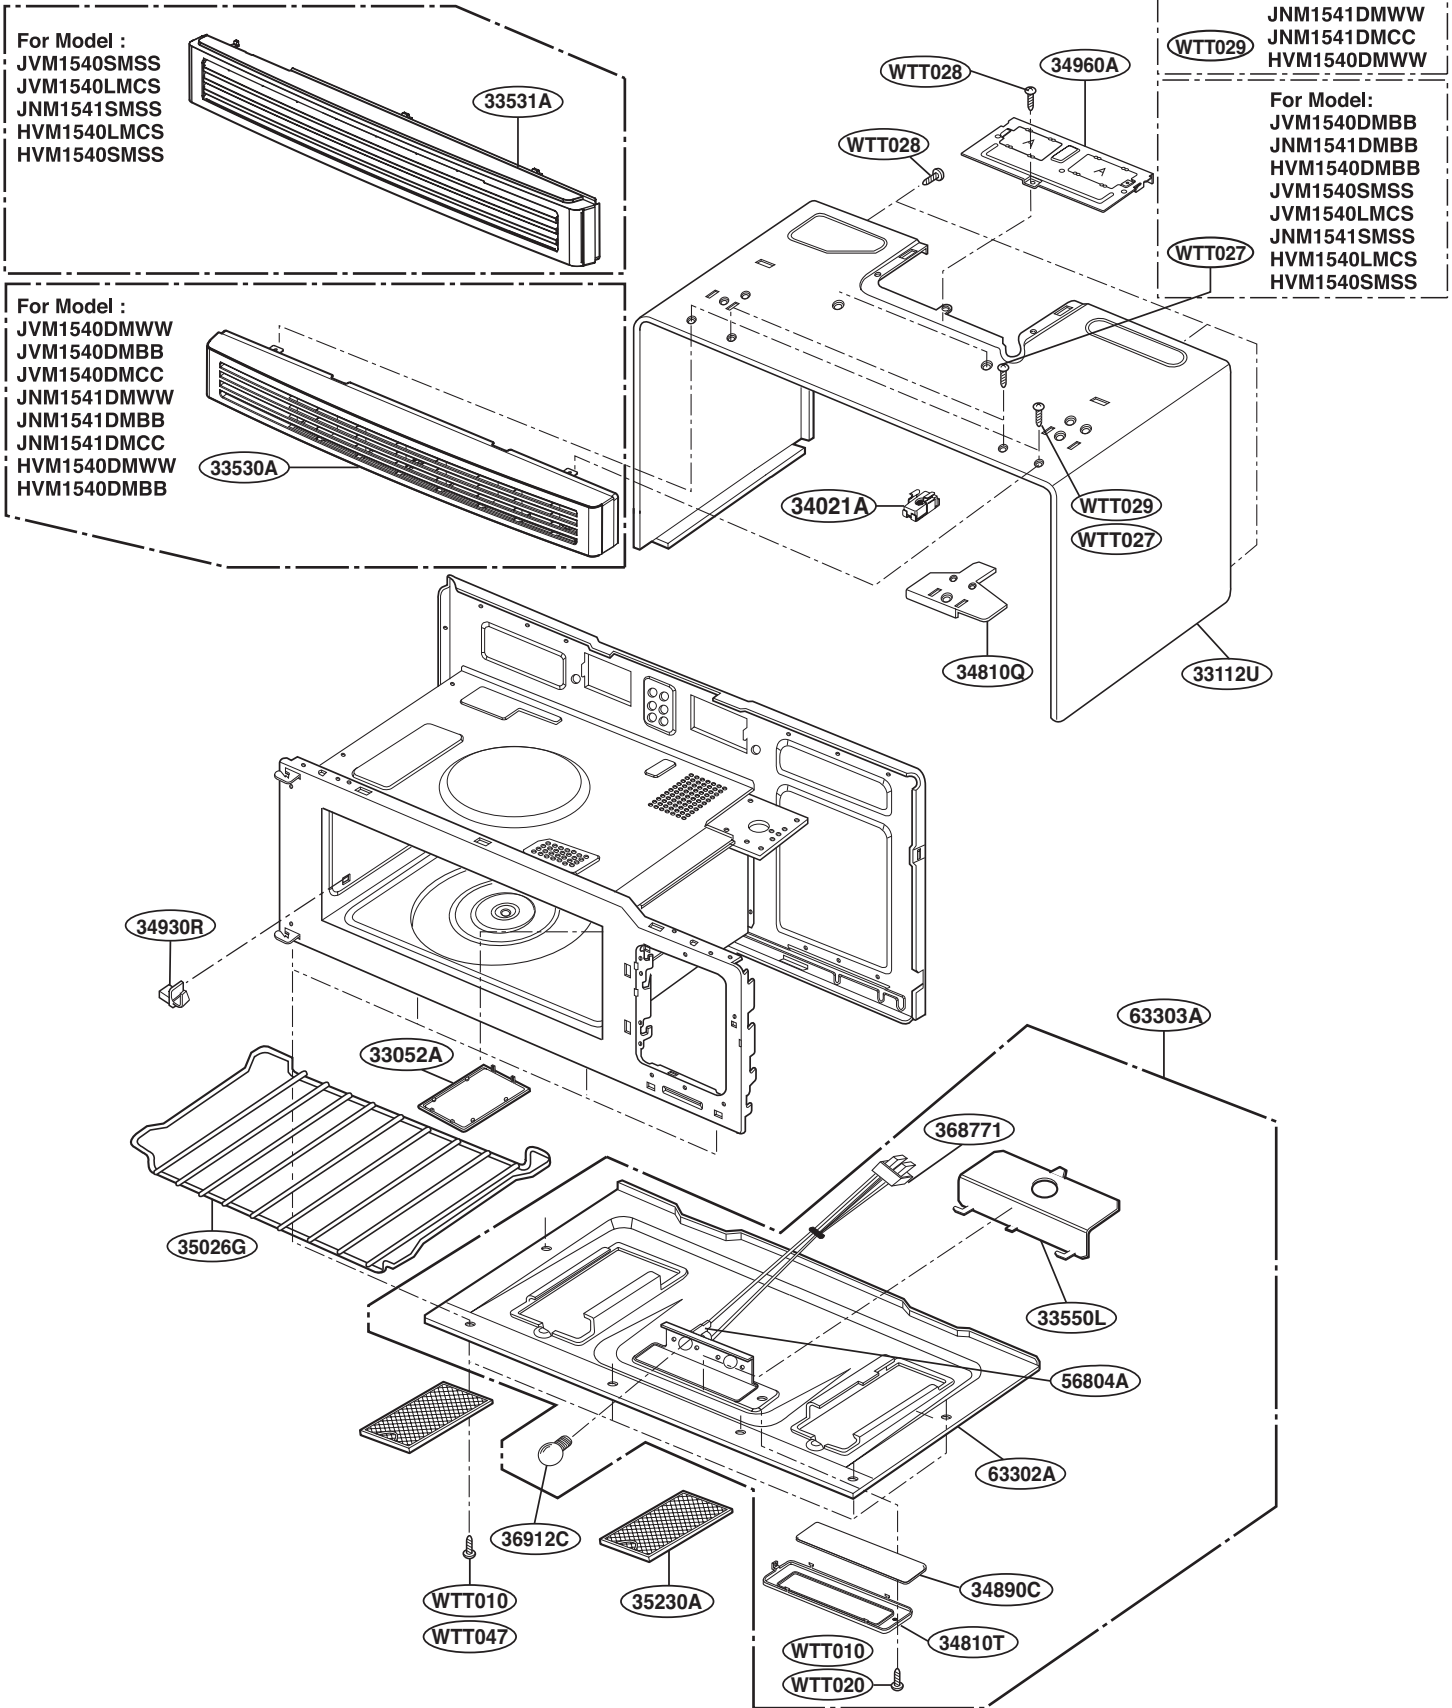

# CONTROLLER PARTS

For Model :  
 JVM1540MWW  
 JVM1540DMBB  
 JVM1540DMCC  
 JNM1541DMWW  
 JNM1541DMBB  
 JNM1541DMCC  
 HVM1540MWW  
 HVM1540DMBB

For Model:  
 JVM1540DMBB  
 JNM1541DMBB  
 HVM1540DMBB  
 (WTT027)

# OVEN CAVITY PARTS