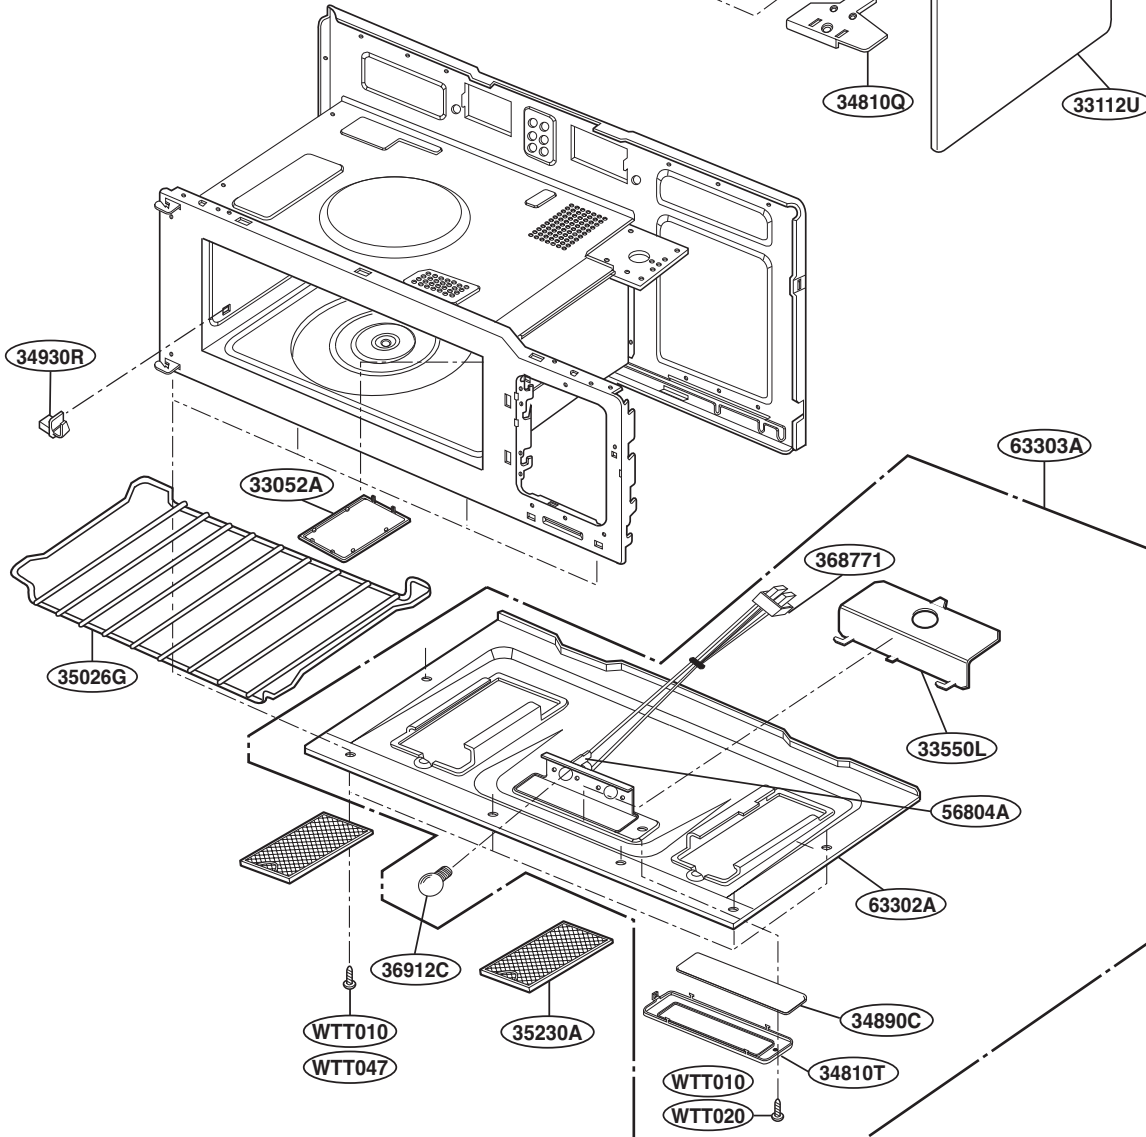

For Model :
JVM1540DMWW
JVM1540DMBB
JVM1540DMCC
JNM1541DMWW
JNM1541DMBB
JNM1541DMCC
HVM1540DMWW
HVM1540DMBB

For Model:
JVM1540DMWW
JVM1540DMCC
JNM1541DMWW
JNM1541DMCC
HVM1540DMWW

WTT029

For Model:
JVM1540DMBB
JNM1541DMBB
HVM1540DMBB
JVM1540SMSS
JVM1540LMCS
JNM1541SMSS
HVM1540LMCS
HVM1540SMSS

WTT027

LATCH BOARD PARTS

INTERIOR PARTS (I)

INTERIOR PARTS (II)

INSTALLATION PARTS

For Model :
JVM1540MWW
JVM1540DMBB
JVM1540DMCC
JVM1540SMSS
JVM1540LMCS
HVM1540MWW
HVM1540DMBB
HVM1540LMCS
HVM1540SMSS

- OWNERS MANUAL *01
- INSTALLATION MANUAL *04
- COOKING GUIDE LABEL *05
- TEMPLATE *06