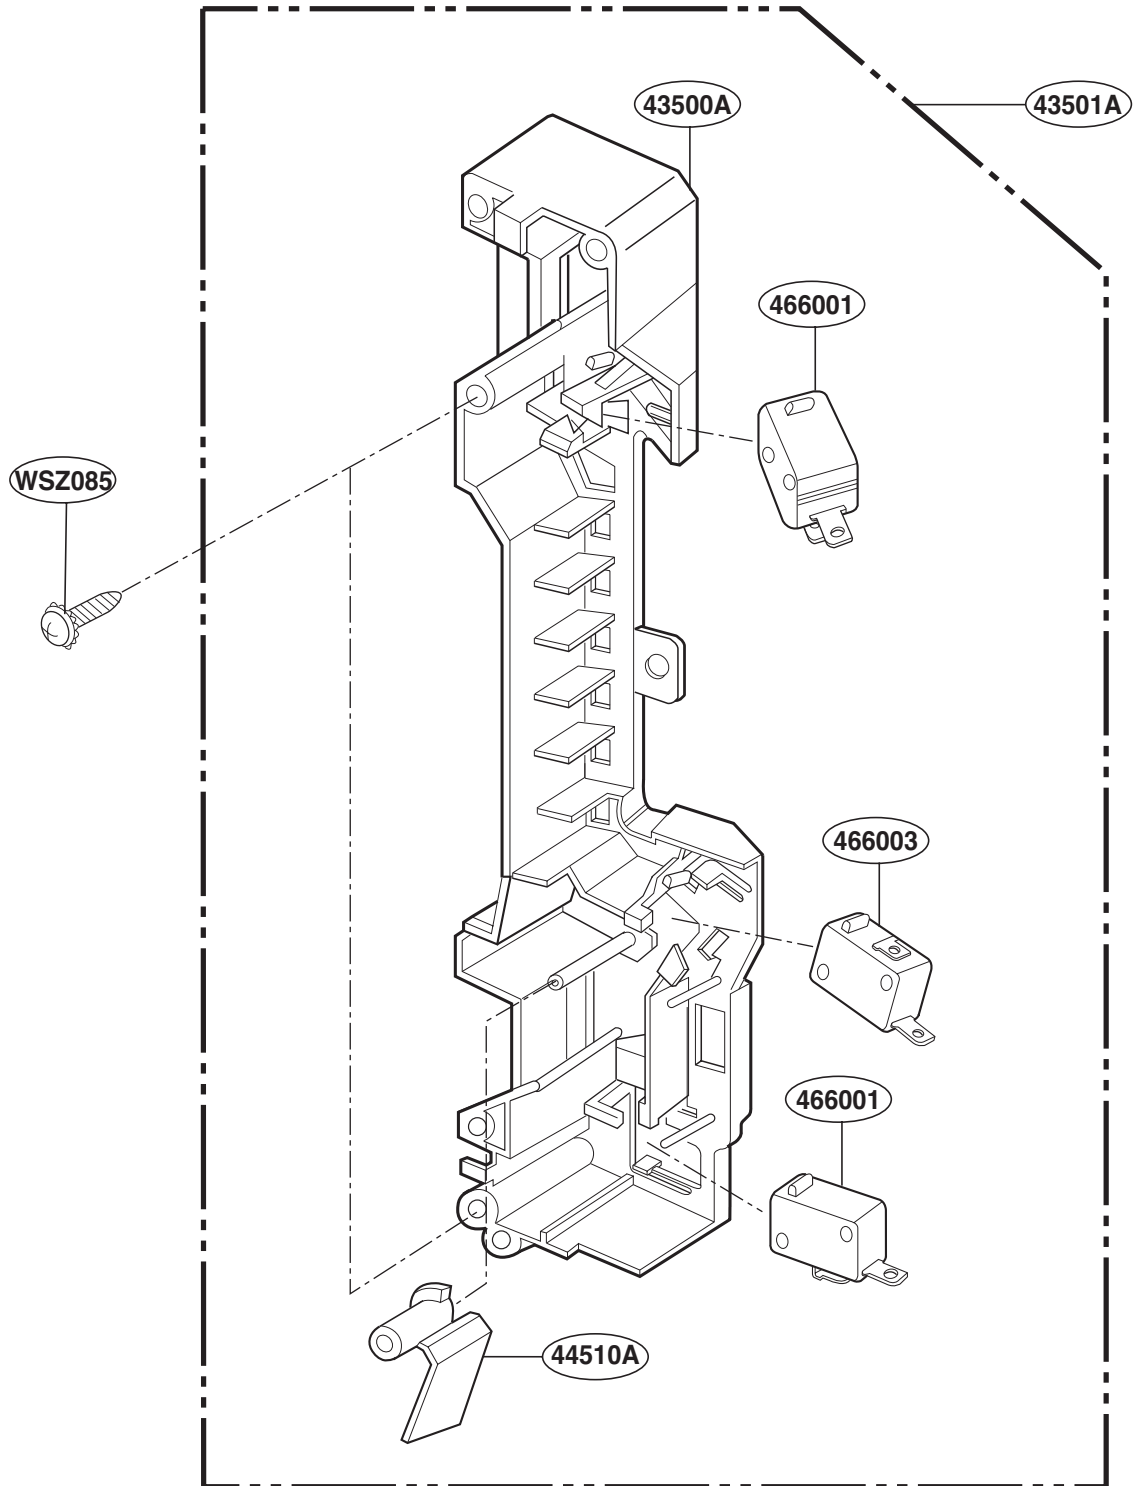

WTT027

LATCH BOARD PARTS

INTERIOR PARTS (I)

INTERIOR PARTS (II)

INSTALLATION PARTS

For Model :
JVM1540MWW
JVM1540DMBB
JVM1540DMCC
JVM1540SMSS
JVM1540LMCS
HVM1540MWW
HVM1540DMBB
HVM1540LMCS
HVM1540SMSS

- OWNERS MANUAL *01
- INSTALLATION MANUAL *04
- COOKING GUIDE LABEL *05
- TEMPLATE *06