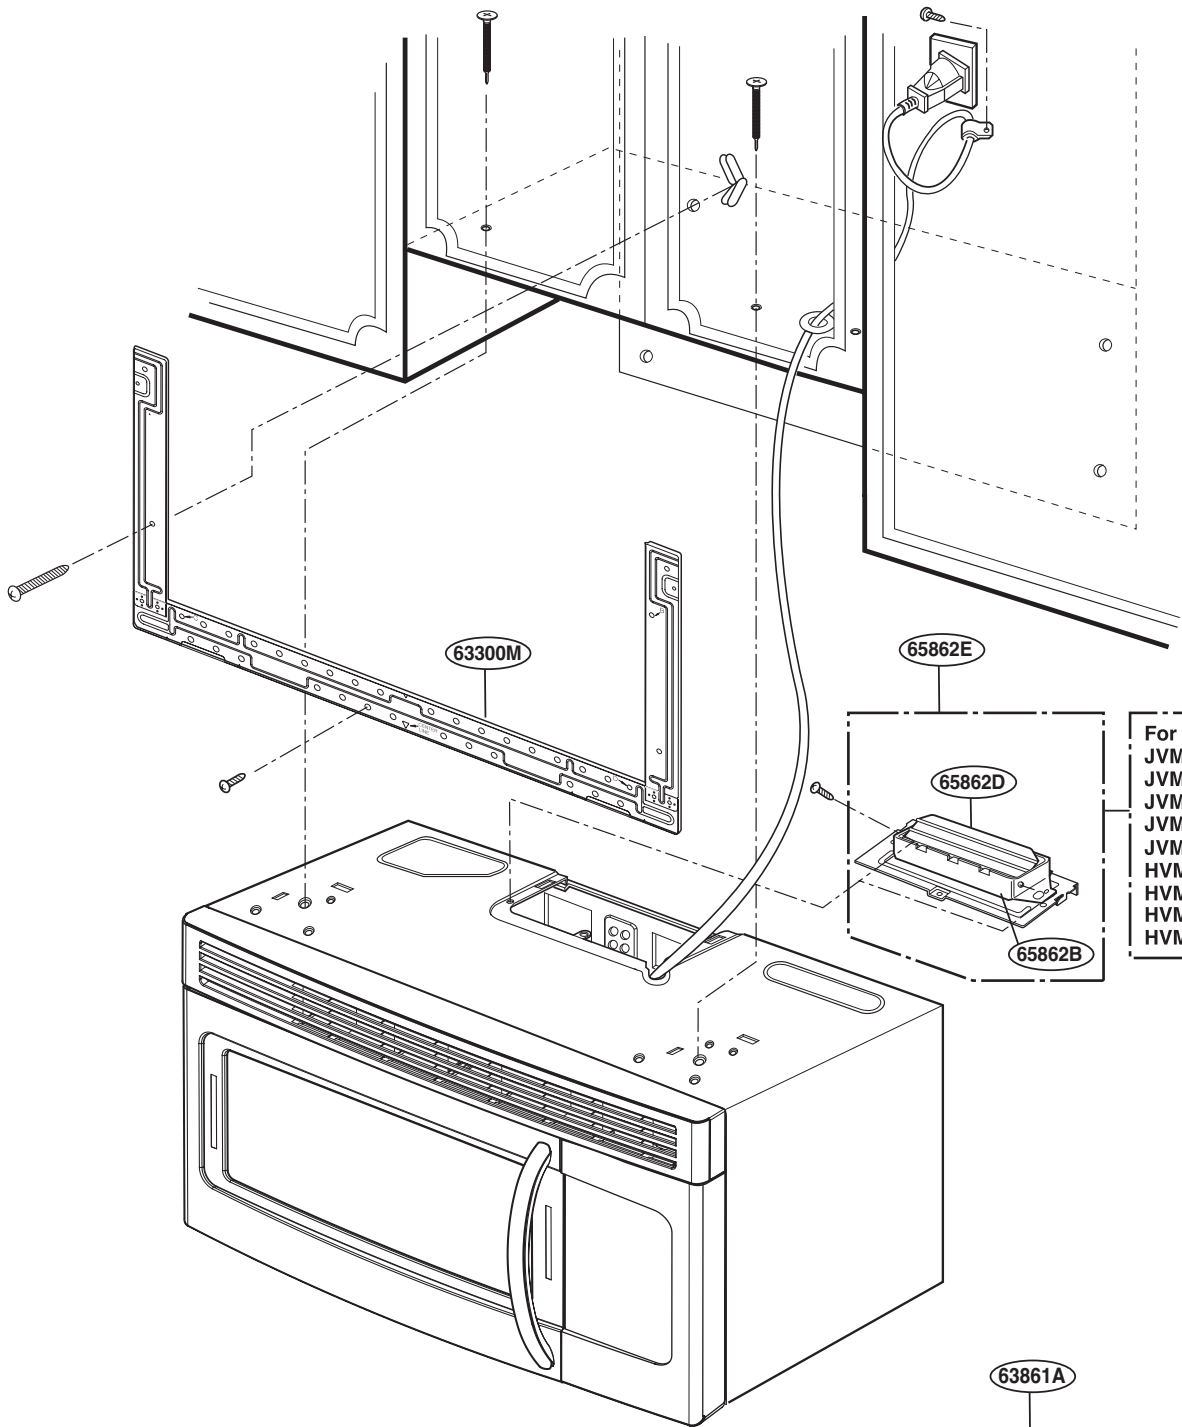

WTT027

LATCH BOARD PARTS

INTERIOR PARTS (I)

INTERIOR PARTS (II)

INSTALLATION PARTS

For Model :
JVM1540MWW
JVM1540DMBB
JVM1540DMCC
JVM1540SMSS
JVM1540LMCS
HVM1540MWW
HVM1540DMBB
HVM1540LMCS
HVM1540SMSS

- OWNERS MANUAL *01
- INSTALLATION MANUAL *04
- COOKING GUIDE LABEL *05
- TEMPLATE *06