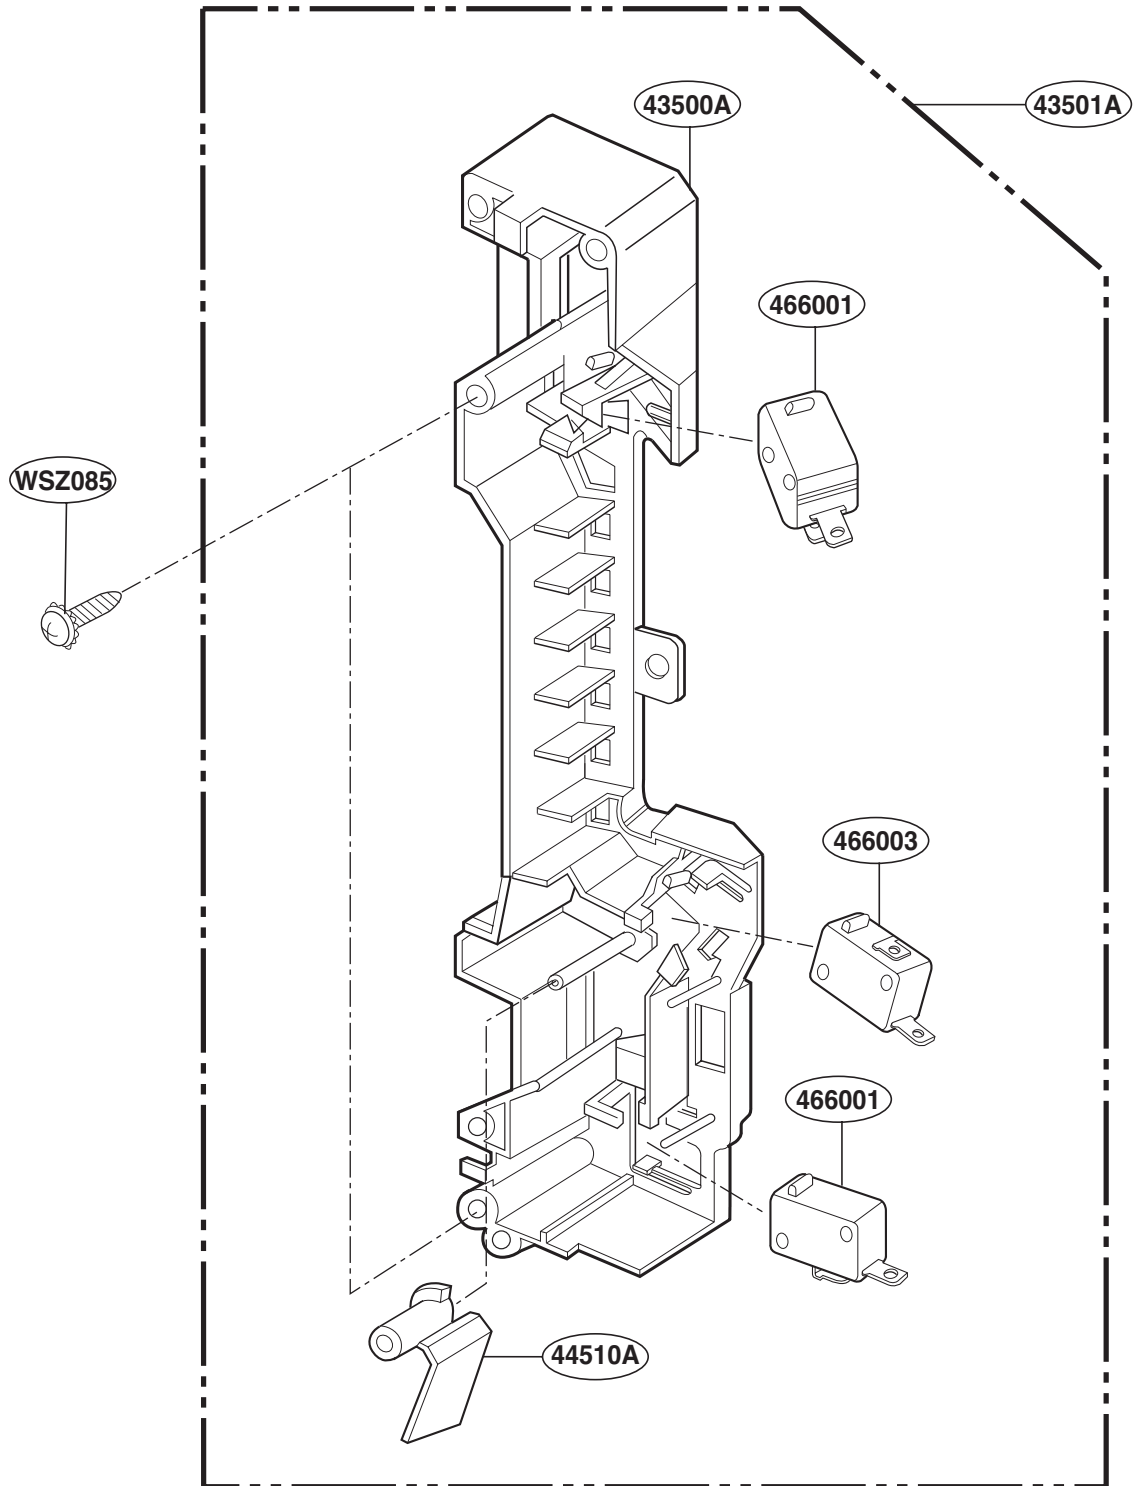

WTT047

WTT010

WTT020

LATCH BOARD PARTS

INTERIOR PARTS (I)

INTERIOR PARTS (II)

INSTALLATION PARTS

For Model :
JVM1540MWW
JVM1540DMBB
JVM1540DMCC
JVM1540SMSS
JVM1540LMCS
HVM1540MWW
HVM1540DMBB
HVM1540LMCS
HVM1540SMSS