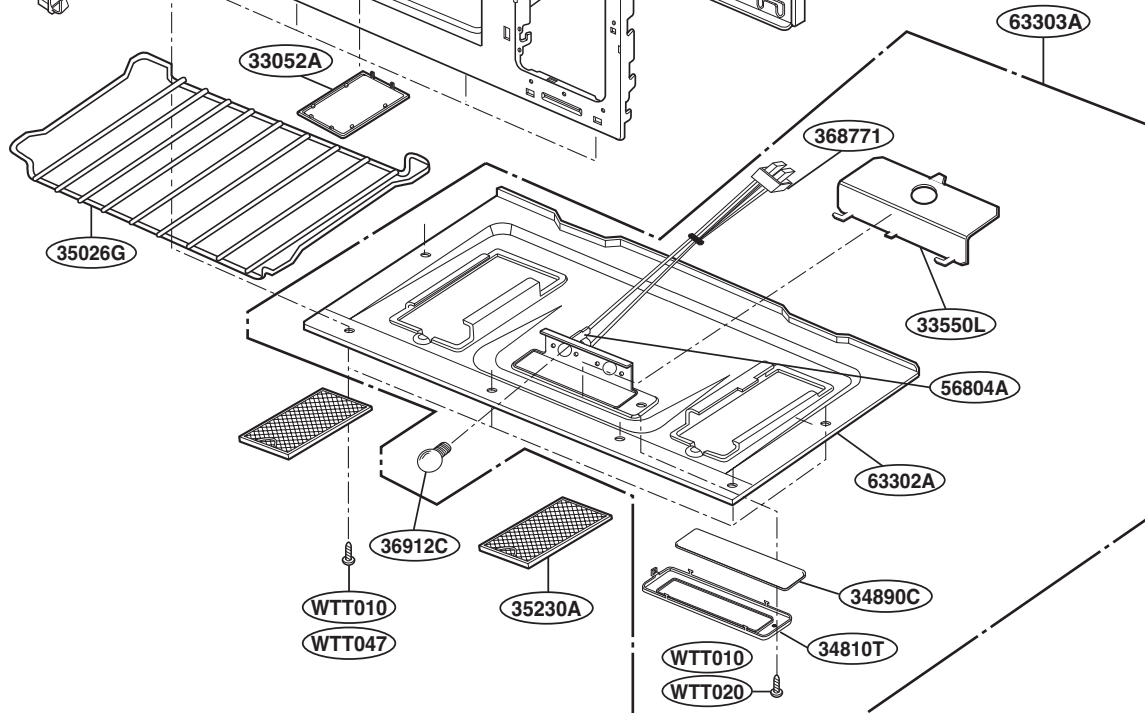

63303A

368771

33550L

56804A

63302A

36912C

35230A

34890C

34810T

WTT010

WTT047

WTT010

WTT020