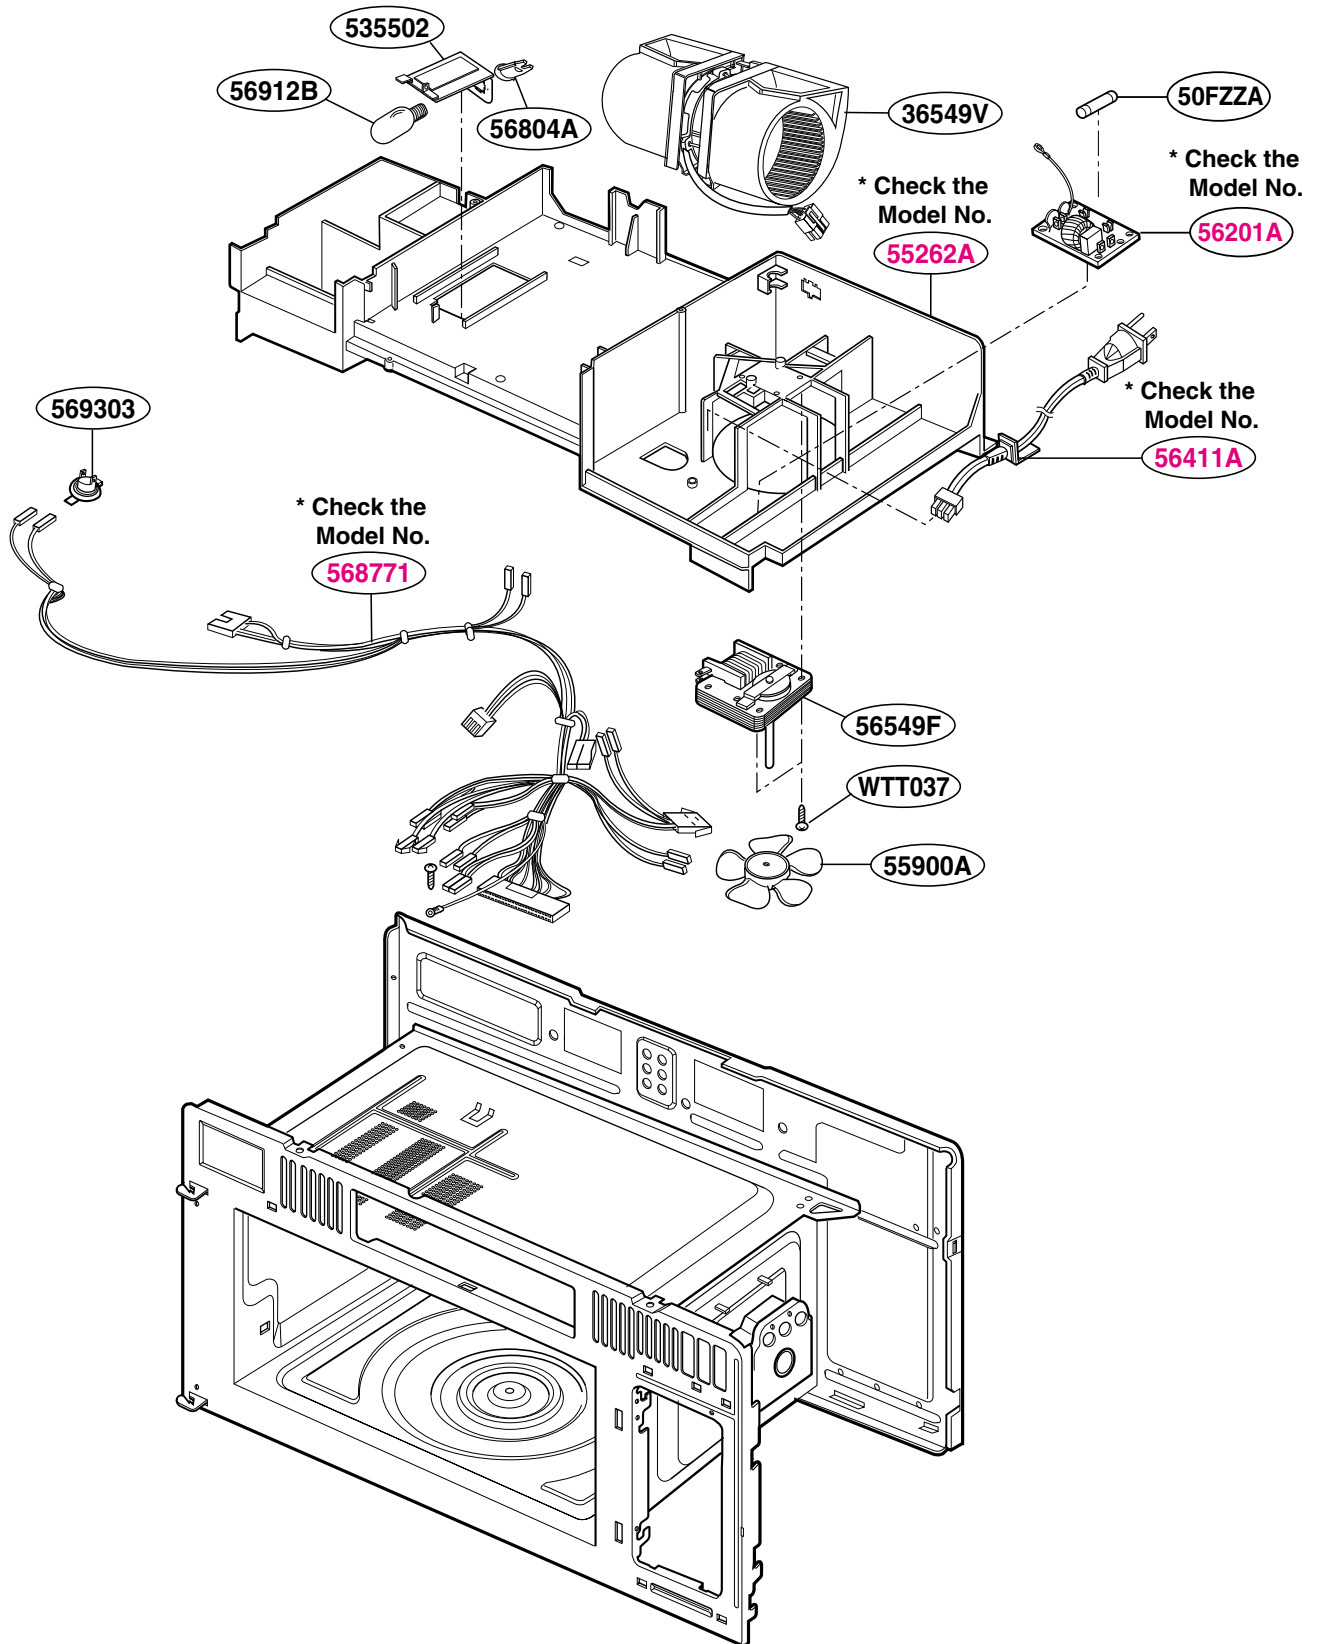

----- Manual continues below -----

EXPLODED VIEW

JVM1630

DOOR PARTS

P/No: 3828W5S5157

CONTROLLER PARTS

OVEN CAVITY PARTS

LATCH BOARD PARTS

INTERIOR PARTS (I)

INTERIOR PARTS (II - I)

Model: JVM1630WH 003
JVM1630BH 003
JVM1630CH 003
JVM1630WJ 01 / 02
JVM1630BJ 01 / 02
JVM1630CJ 01 / 02

Check the rating label of **Model** and order SVC parts according to the **Model No.**

INTERIOR PARTS (II - II)

Model: JVM1630WJ 03
JVM1630BJ 03
JVM1630CJ 03

Check the rating label of **Model** and order SVC parts according to the **Model No.**

INSTALLATION PARTS