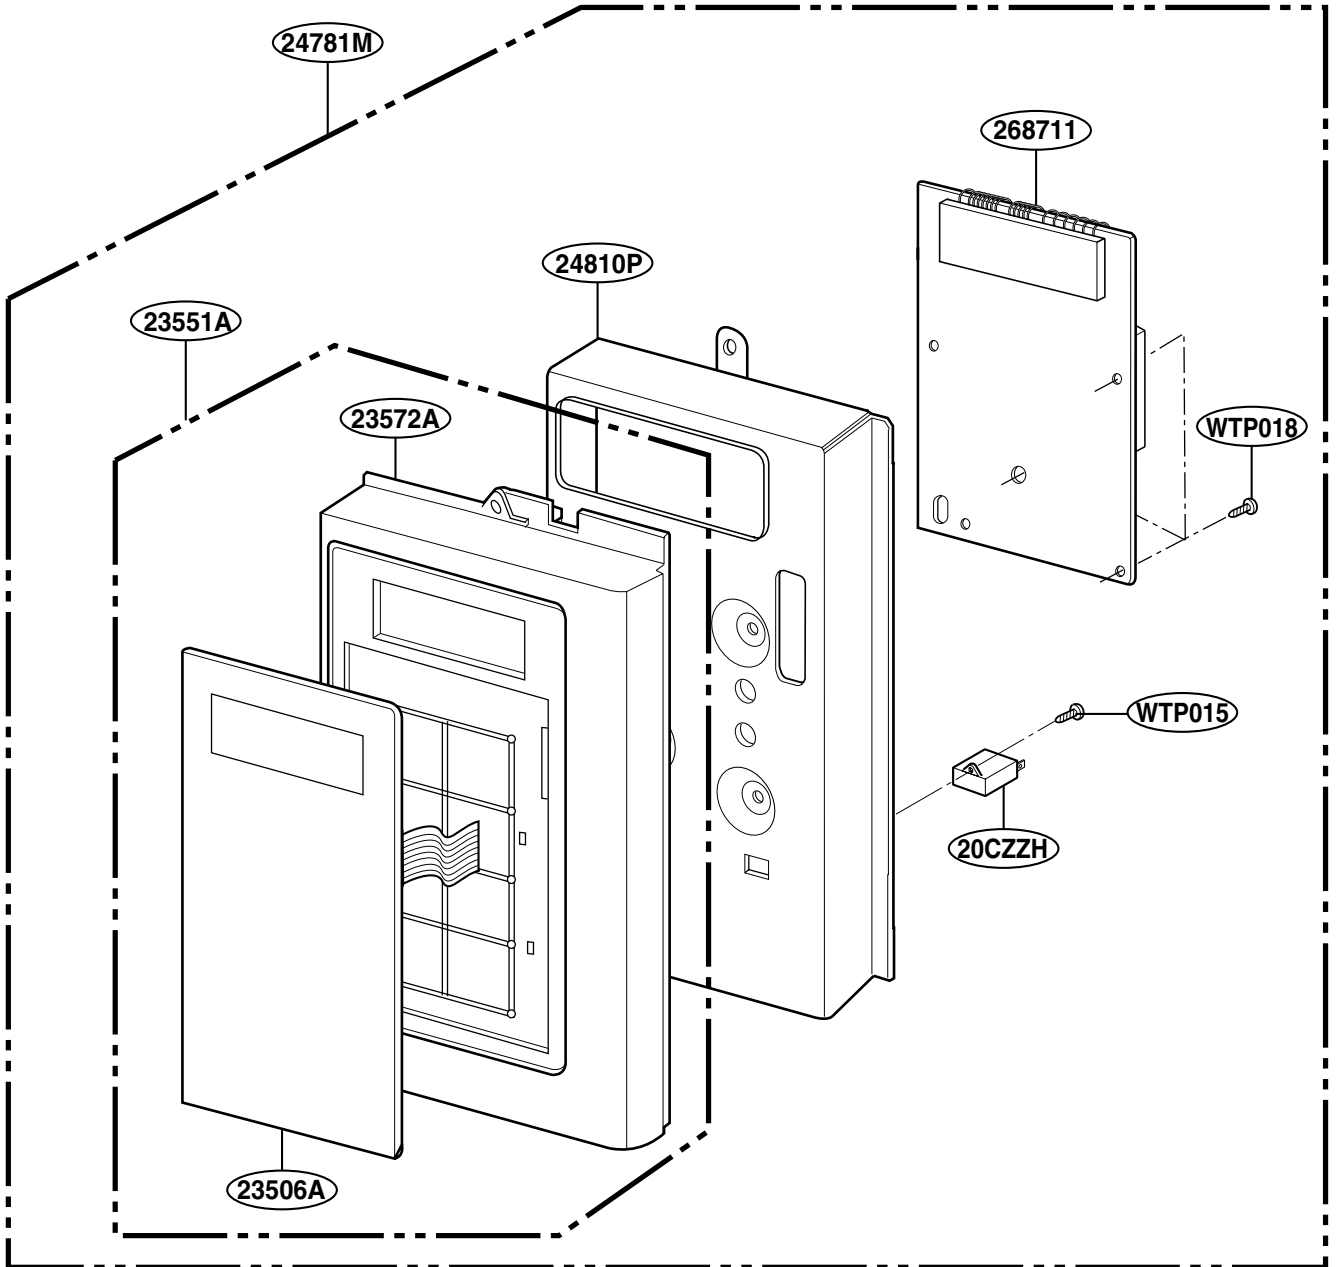

----- Manual continues below -----

EXPLODED VIEW

JVM1630

DOOR PARTS

P/No: 3828W5S5157

CONTROLLER PARTS

OVEN CAVITY PARTS

LATCH BOARD PARTS

INTERIOR PARTS (I)

INTERIOR PARTS (II - I)

Model: JVM1630WH 003
JVM1630BH 003
JVM1630CH 003
JVM1630WJ 01 / 02
JVM1630BJ 01 / 02
JVM1630CJ 01 / 02

Check the rating label of **Model** and order SVC parts according to the **Model No.**