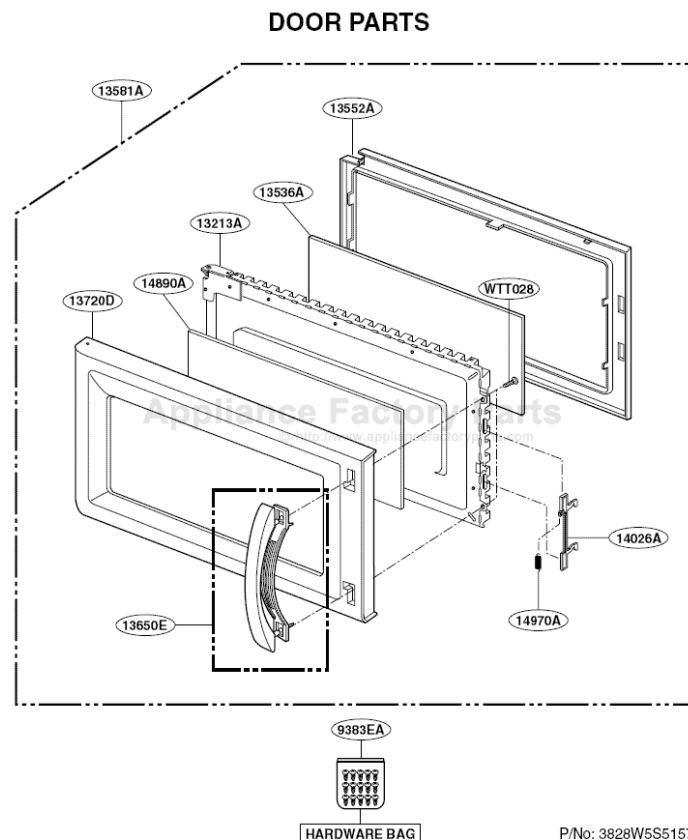

[Find Your GE Microwave Parts - Select From 3055 Models](#)

----- Manual continues below -----