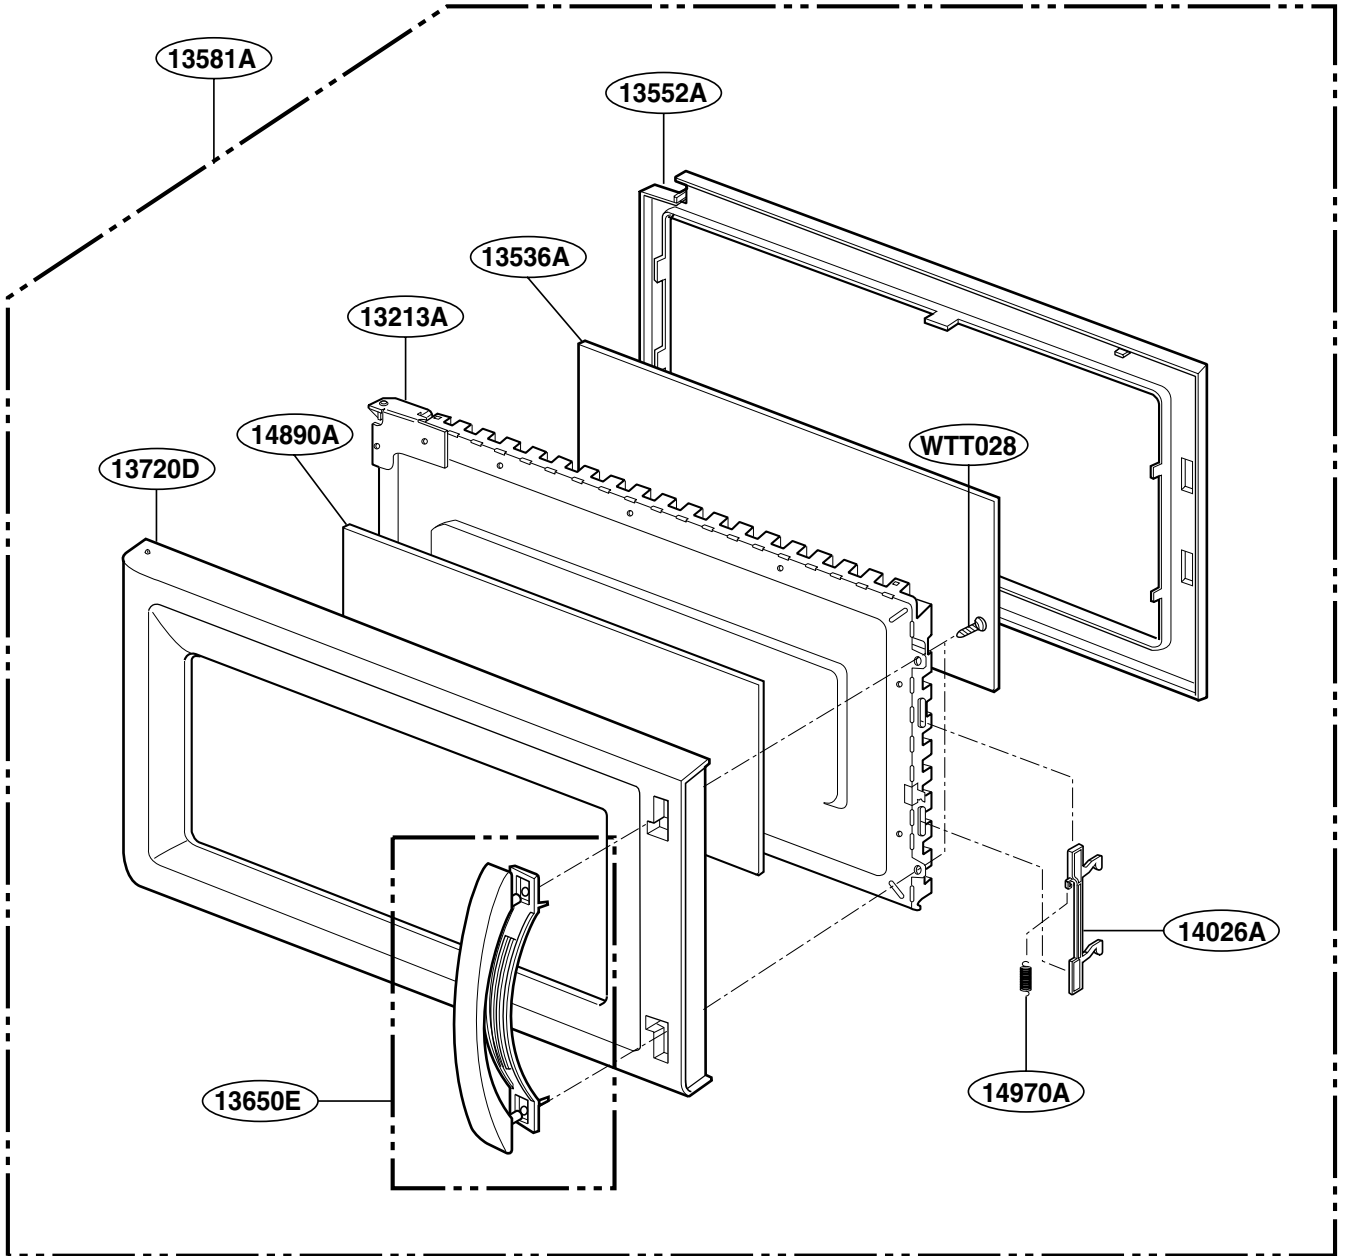

----- Manual continues below -----

EXPLODED VIEW

JVM1630

DOOR PARTS

P/No: 3828W5S5157

CONTROLLER PARTS

OVEN CAVITY PARTS

LATCH BOARD PARTS

INTERIOR PARTS (I)

INTERIOR PARTS (II - I)

Model: JVM1630WH 003
JVM1630BH 003
JVM1630CH 003
JVM1630WJ 01 / 02
JVM1630BJ 01 / 02
JVM1630CJ 01 / 02

Check the rating label of **Model** and order SVC parts according to the **Model No.**

INTERIOR PARTS (II - II)

Model: JVM1630WJ 03
JVM1630BJ 03
JVM1630CJ 03

Check the rating label of **Model** and order SVC parts according to the **Model No.**

INSTALLATION PARTS