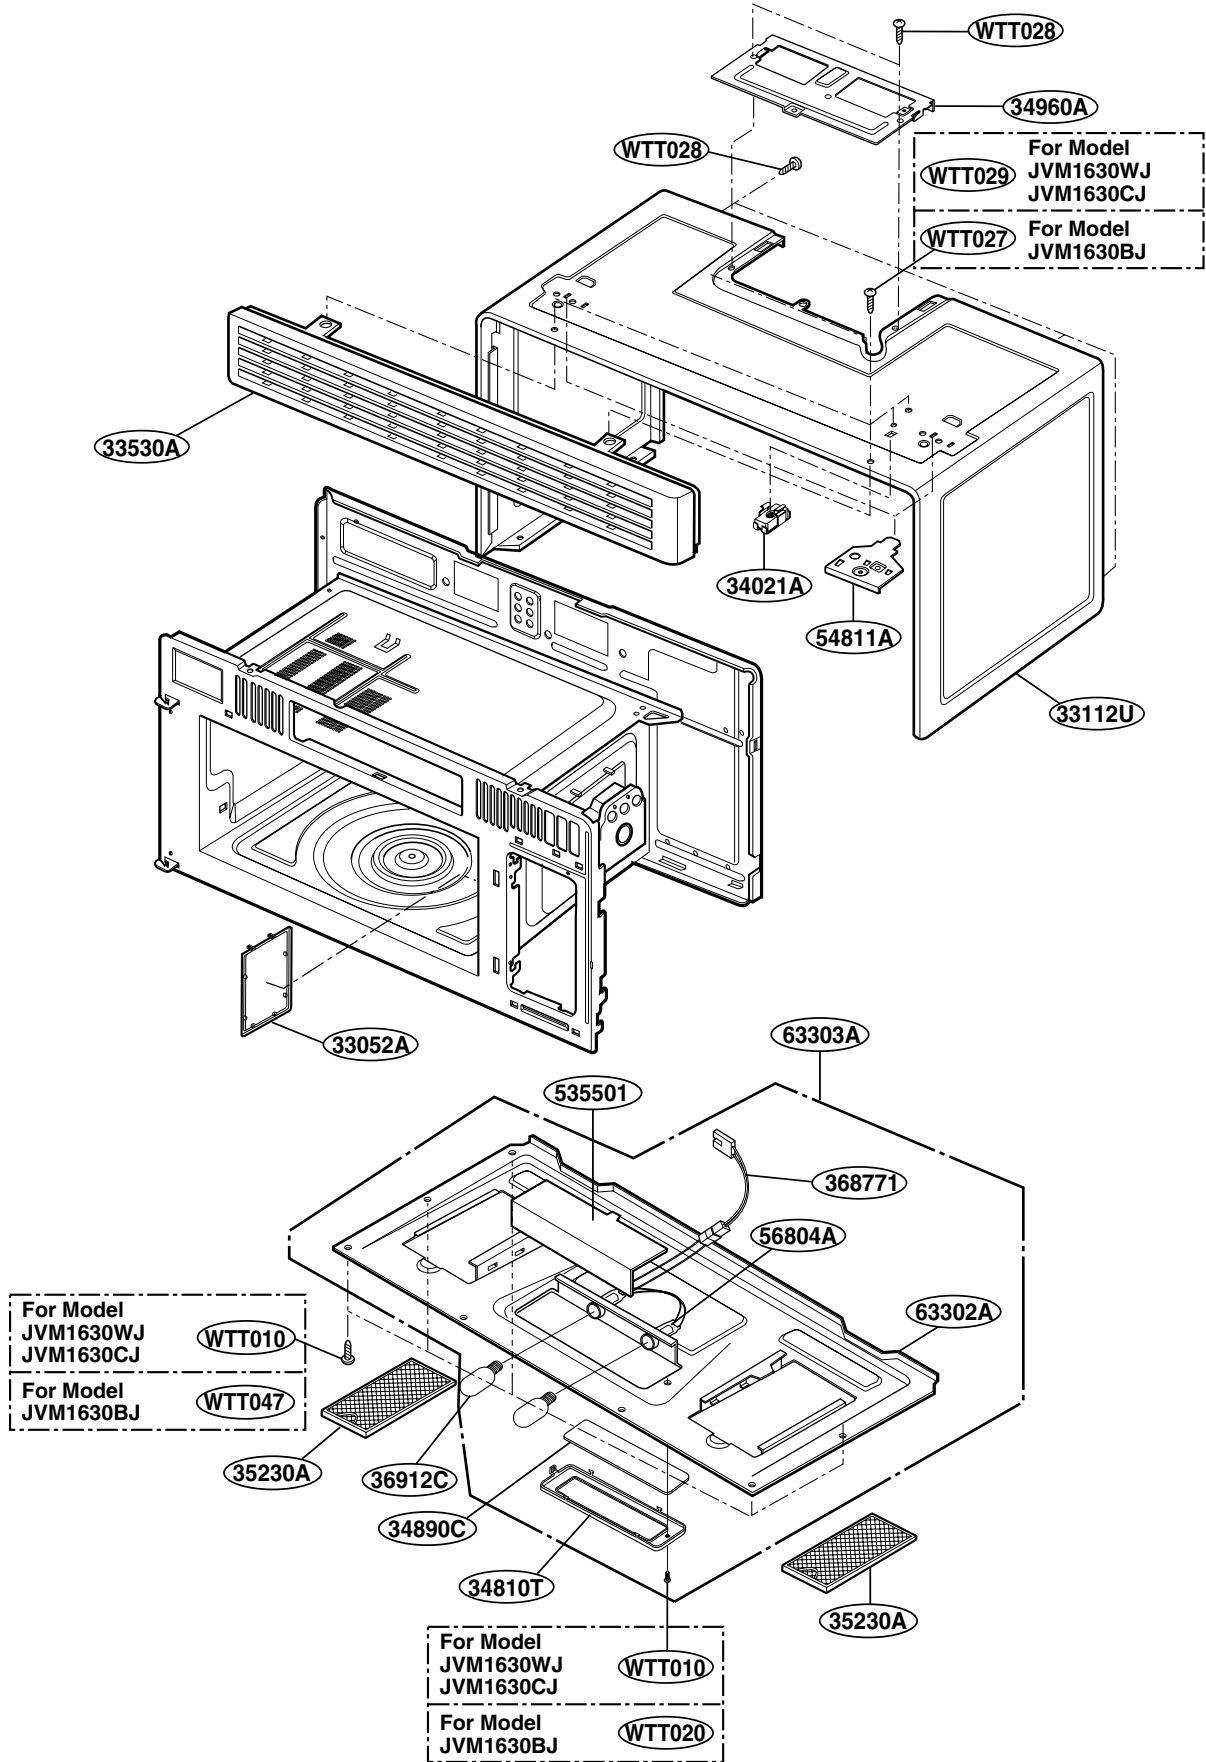

----- Manual continues below -----

EXPLODED VIEW

JVM1630

DOOR PARTS

P/No: 3828W5S5157

CONTROLLER PARTS

OVEN CAVITY PARTS

LATCH BOARD PARTS

INTERIOR PARTS (I)

INTERIOR PARTS (II - I)

Model: JVM1630WH 003
JVM1630BH 003
JVM1630CH 003
JVM1630WJ 01 / 02
JVM1630BJ 01 / 02
JVM1630CJ 01 / 02

Check the rating label of **Model** and order SVC parts according to the **Model No.**

INTERIOR PARTS (II - II)

Model: JVM1630WJ 03
JVM1630BJ 03
JVM1630CJ 03

Check the rating label of **Model** and order SVC parts according to the **Model No.**

INSTALLATION PARTS