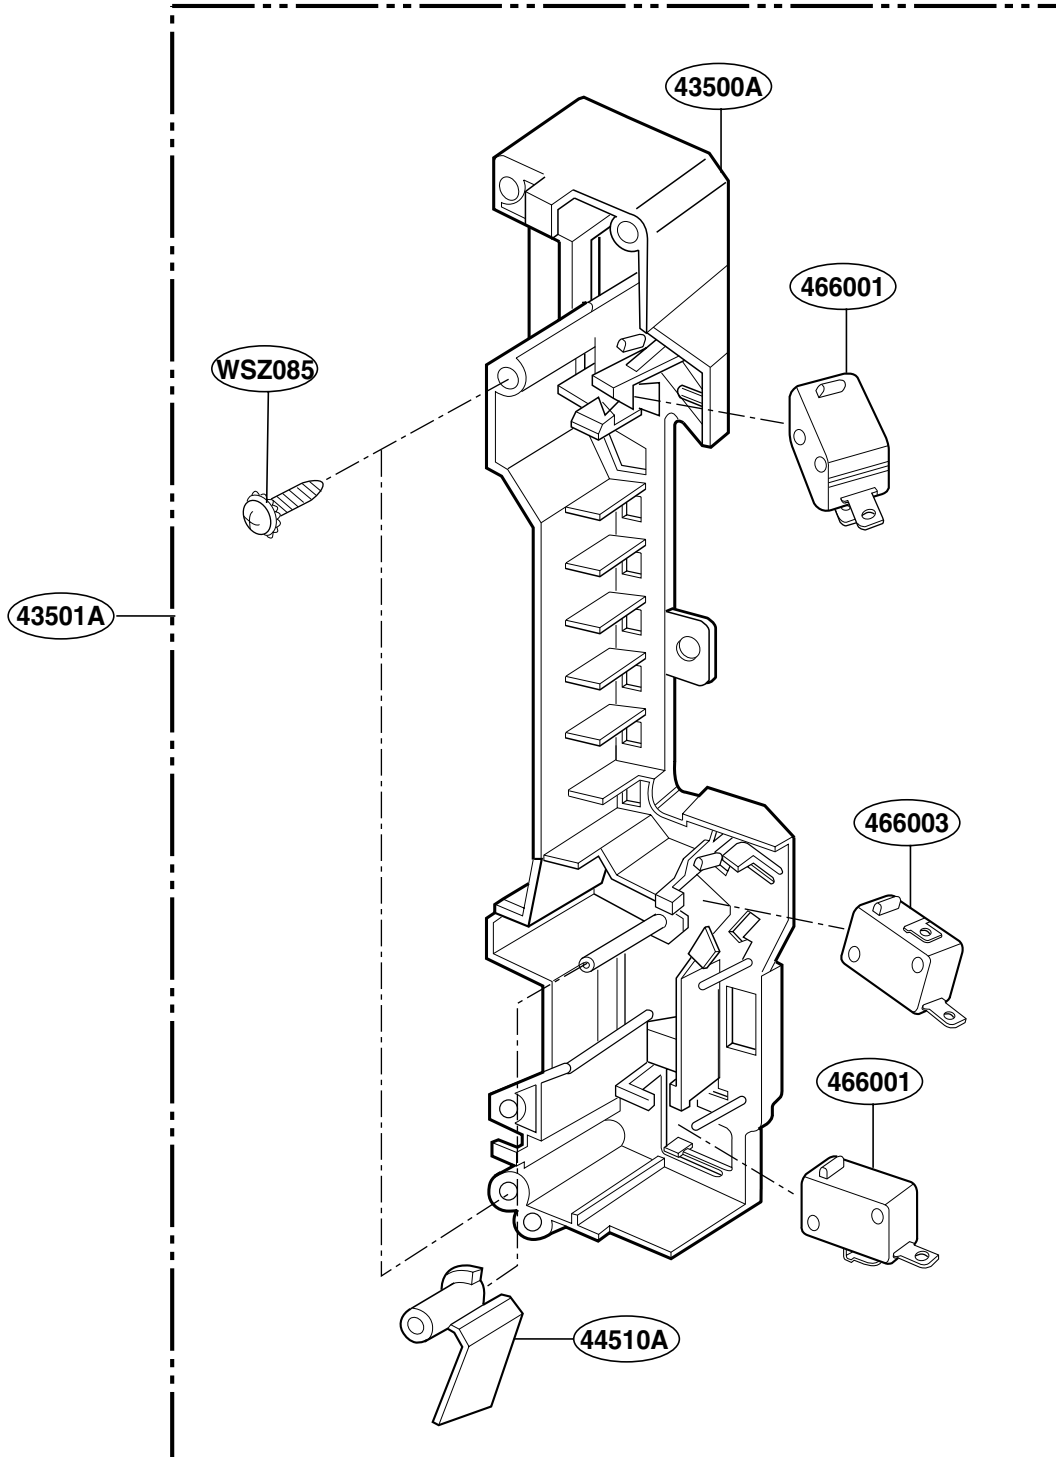

----- Manual continues below -----

EXPLODED VIEW

JVM1630

DOOR PARTS

P/No: 3828W5S5157

CONTROLLER PARTS

OVEN CAVITY PARTS

LATCH BOARD PARTS

INTERIOR PARTS (I)

INTERIOR PARTS (II - I)

Model: JVM1630WH 003
JVM1630BH 003
JVM1630CH 003
JVM1630WJ 01 / 02
JVM1630BJ 01 / 02
JVM1630CJ 01 / 02

Check the rating label of **Model** and order SVC parts according to the **Model No.**