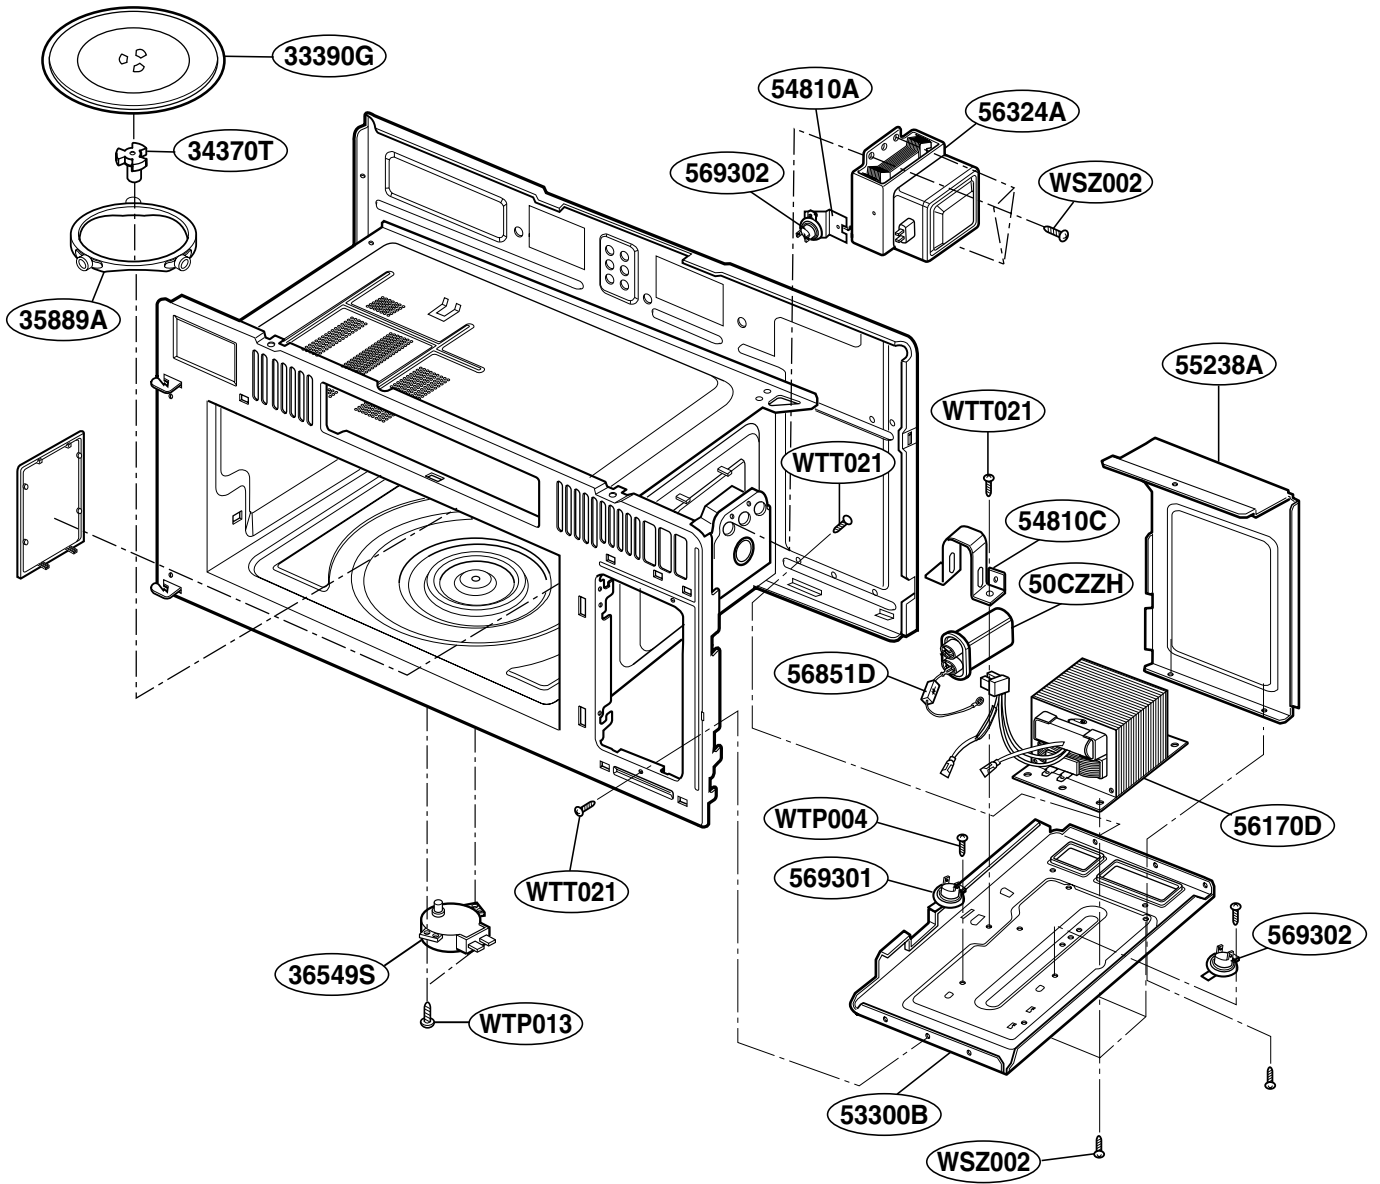

----- Manual continues below -----

EXPLODED VIEW

JVM1630

DOOR PARTS

P/No: 3828W5S5157

CONTROLLER PARTS

OVEN CAVITY PARTS

LATCH BOARD PARTS

INTERIOR PARTS (I)

INTERIOR PARTS (II - I)

Model: JVM1630WH 003
JVM1630BH 003
JVM1630CH 003
JVM1630WJ 01 / 02
JVM1630BJ 01 / 02
JVM1630CJ 01 / 02

Check the rating label of **Model** and order SVC parts according to the **Model No.**

INTERIOR PARTS (II - II)

Model: JVM1630WJ 03
JVM1630BJ 03
JVM1630CJ 03

Check the rating label of **Model** and order SVC parts according to the **Model No.**

INSTALLATION PARTS