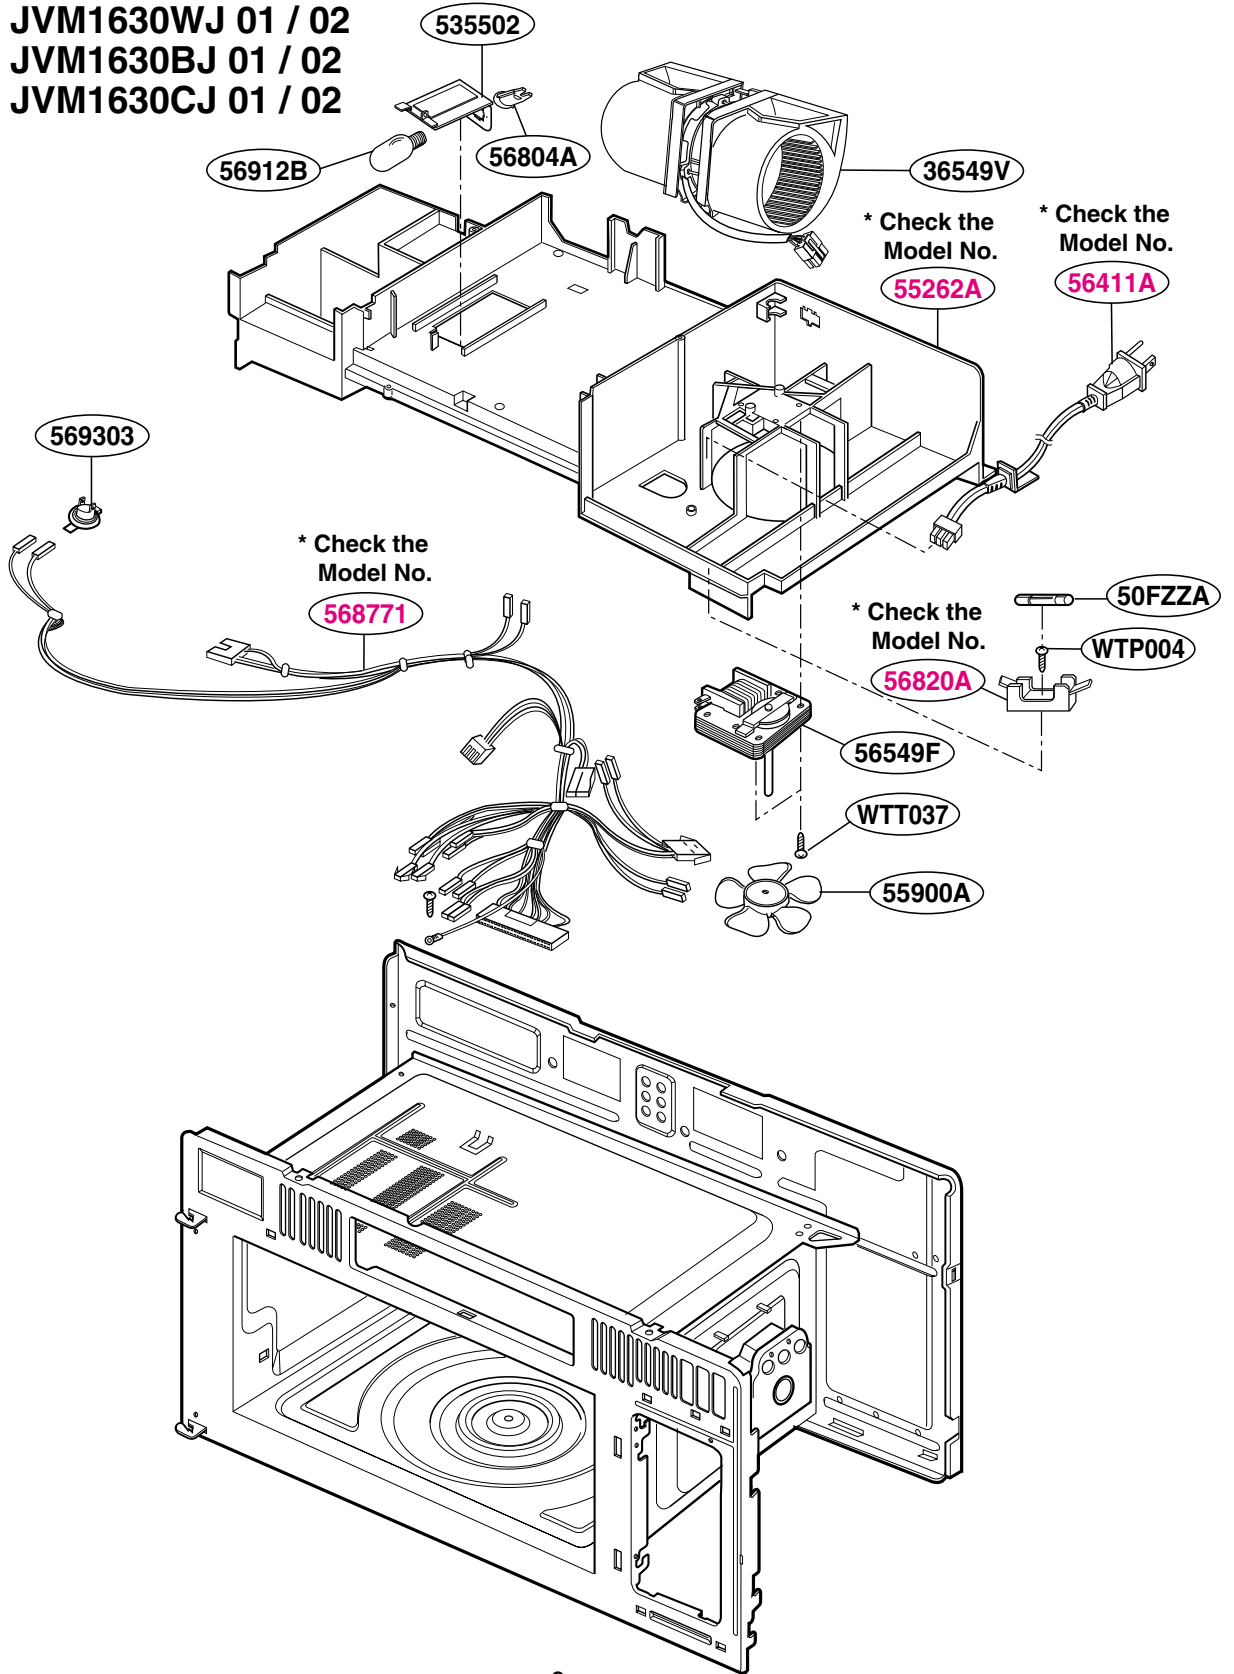

----- Manual continues below -----

EXPLODED VIEW

JVM1630

DOOR PARTS

P/No: 3828W5S5157

CONTROLLER PARTS

OVEN CAVITY PARTS

LATCH BOARD PARTS

INTERIOR PARTS (I)

INTERIOR PARTS (II - I)

Model: JVM1630WH 003
JVM1630BH 003
JVM1630CH 003
JVM1630WJ 01 / 02
JVM1630BJ 01 / 02
JVM1630CJ 01 / 02

Check the rating label of **Model** and order SVC parts according to the **Model No.**

INTERIOR PARTS (II - II)

Model: JVM1630WJ 03
JVM1630BJ 03
JVM1630CJ 03

Check the rating label of **Model** and order SVC parts according to the **Model No.**

INSTALLATION PARTS