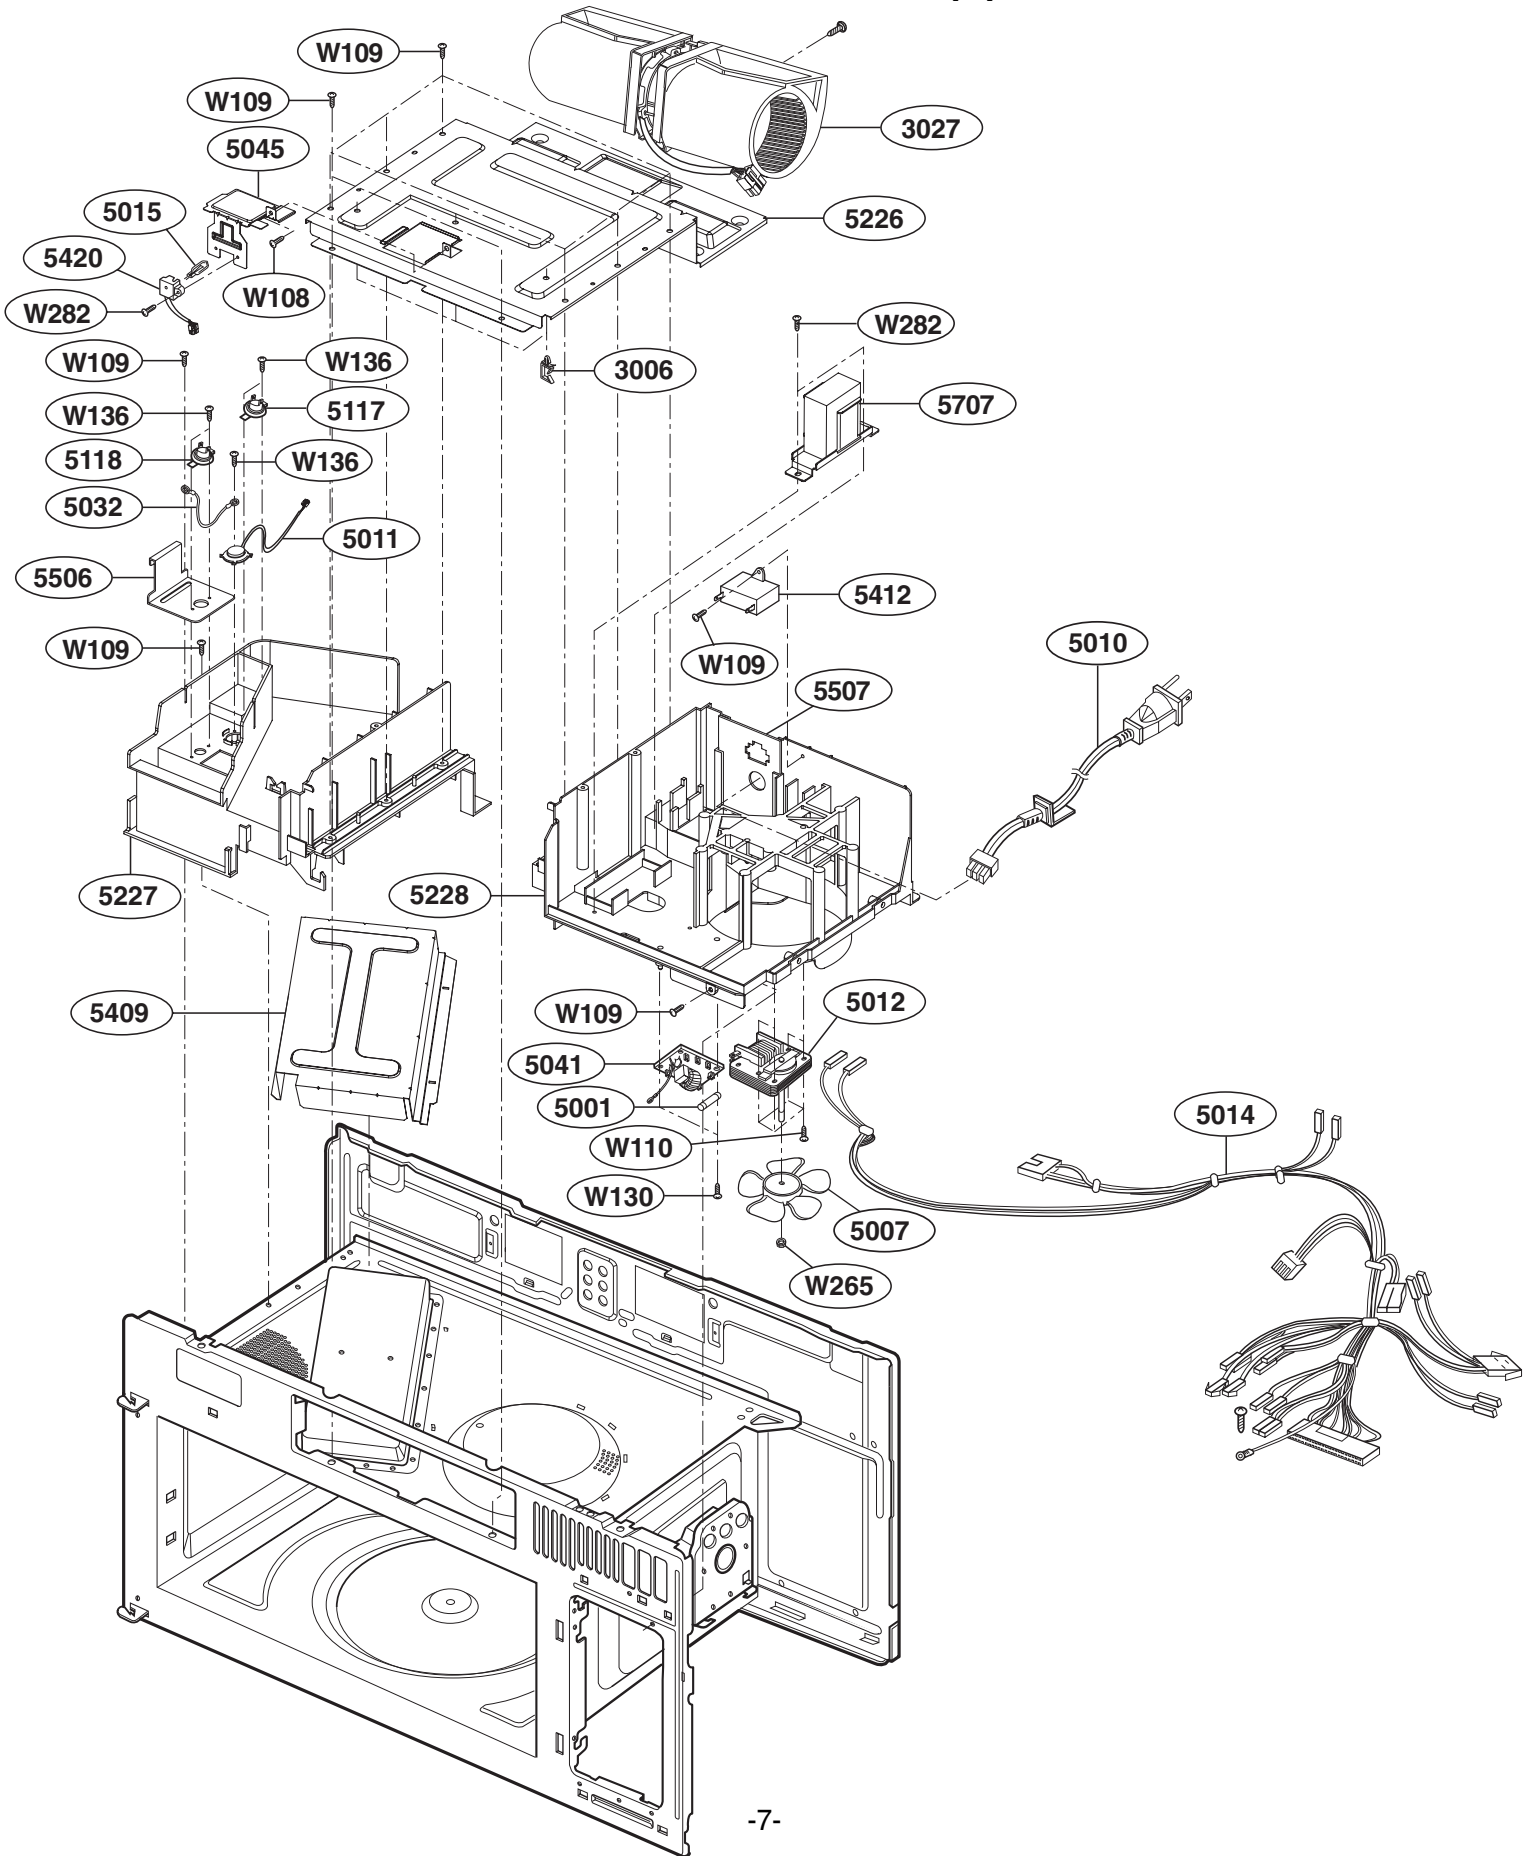

EXPLODED VIEW

INTRODUCTION

MODEL: JVM1665DNBB
JVM1665DNWW

DOOR PARTS

CONTROLLER PARTS

OVEN CAVITY PARTS

LATCH BOARD PARTS

INTERIOR PARTS (I)

INTERIOR PARTS (II)

INSTALLATION PARTS

- OWNERS MANUAL — MFL1
- INSTALLATION MANUAL — MFL3
- COOKING GUIDE LABEL — MEZ1
- WALL TEMPLATE — MBM5
- UPPER TEMPLATE — MBM4