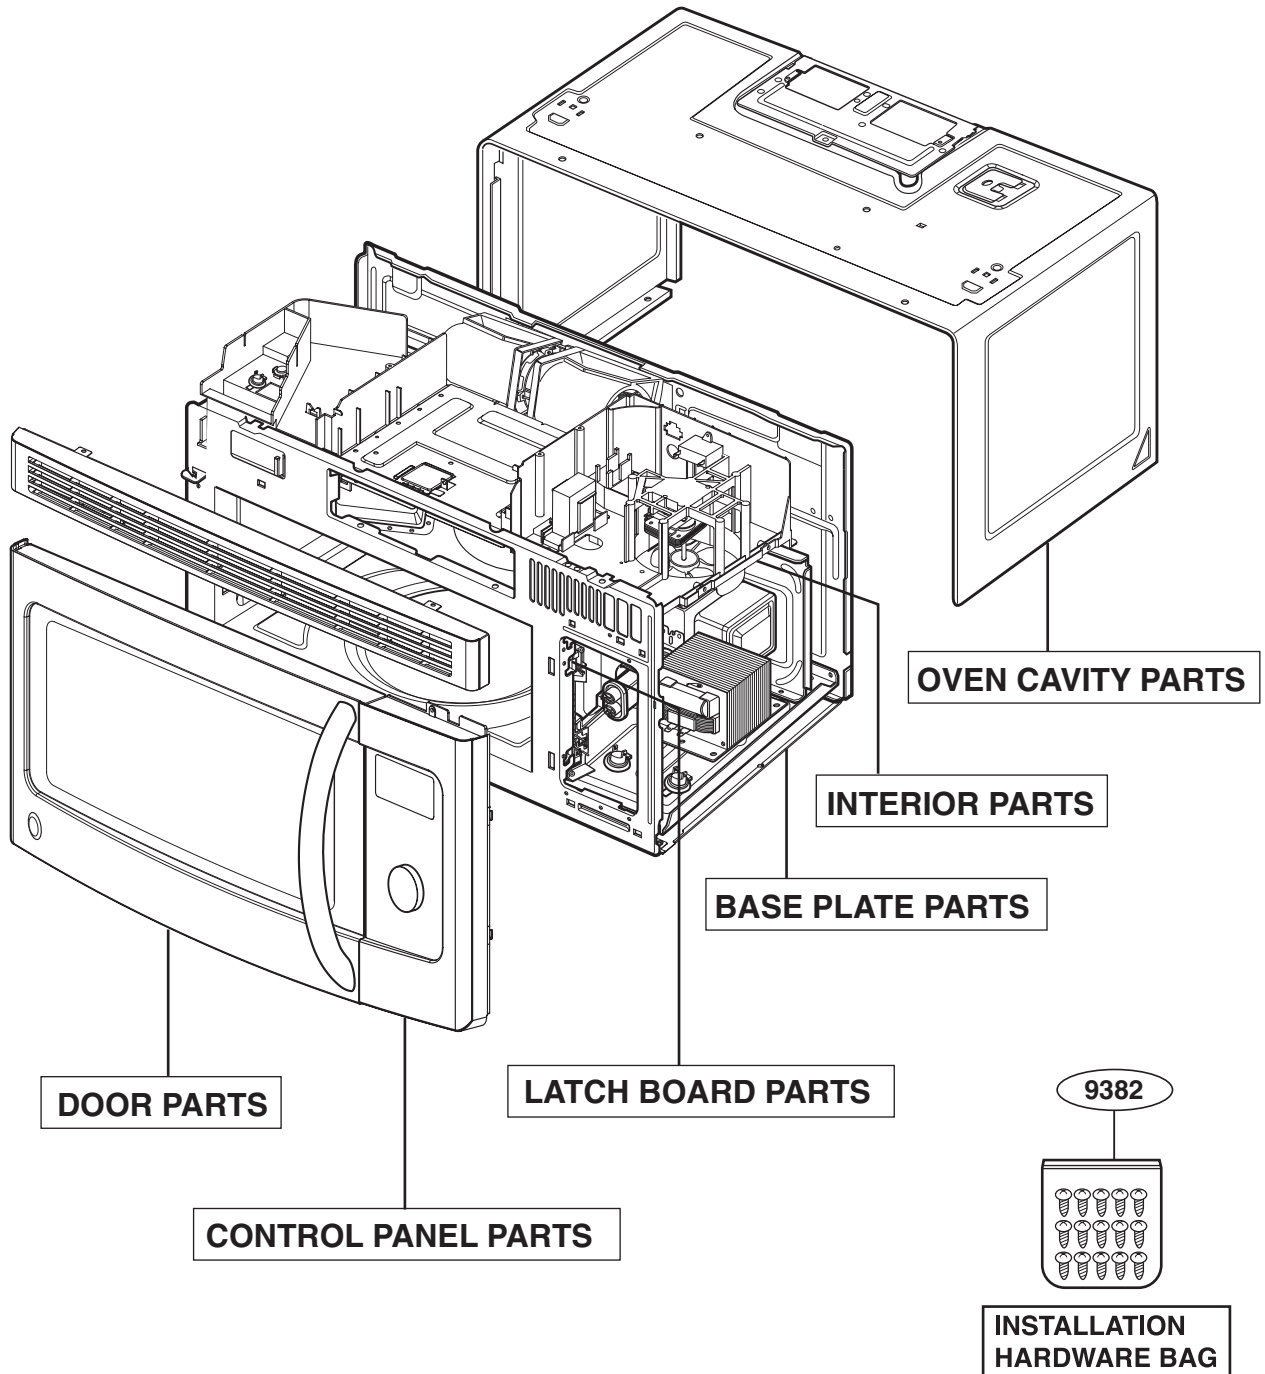

EXPLODED VIEW

INTRODUCTION

MODEL: JVM1665DNBB
JVM1665DNWW

DOOR PARTS

CONTROLLER PARTS

OVEN CAVITY PARTS

LATCH BOARD PARTS

INTERIOR PARTS (I)

INTERIOR PARTS (II)

INSTALLATION PARTS

- OWNERS MANUAL — MFL1
- INSTALLATION MANUAL — MFL3
- COOKING GUIDE LABEL — MEZ1
- WALL TEMPLATE — MBM5
- UPPER TEMPLATE — MBM4