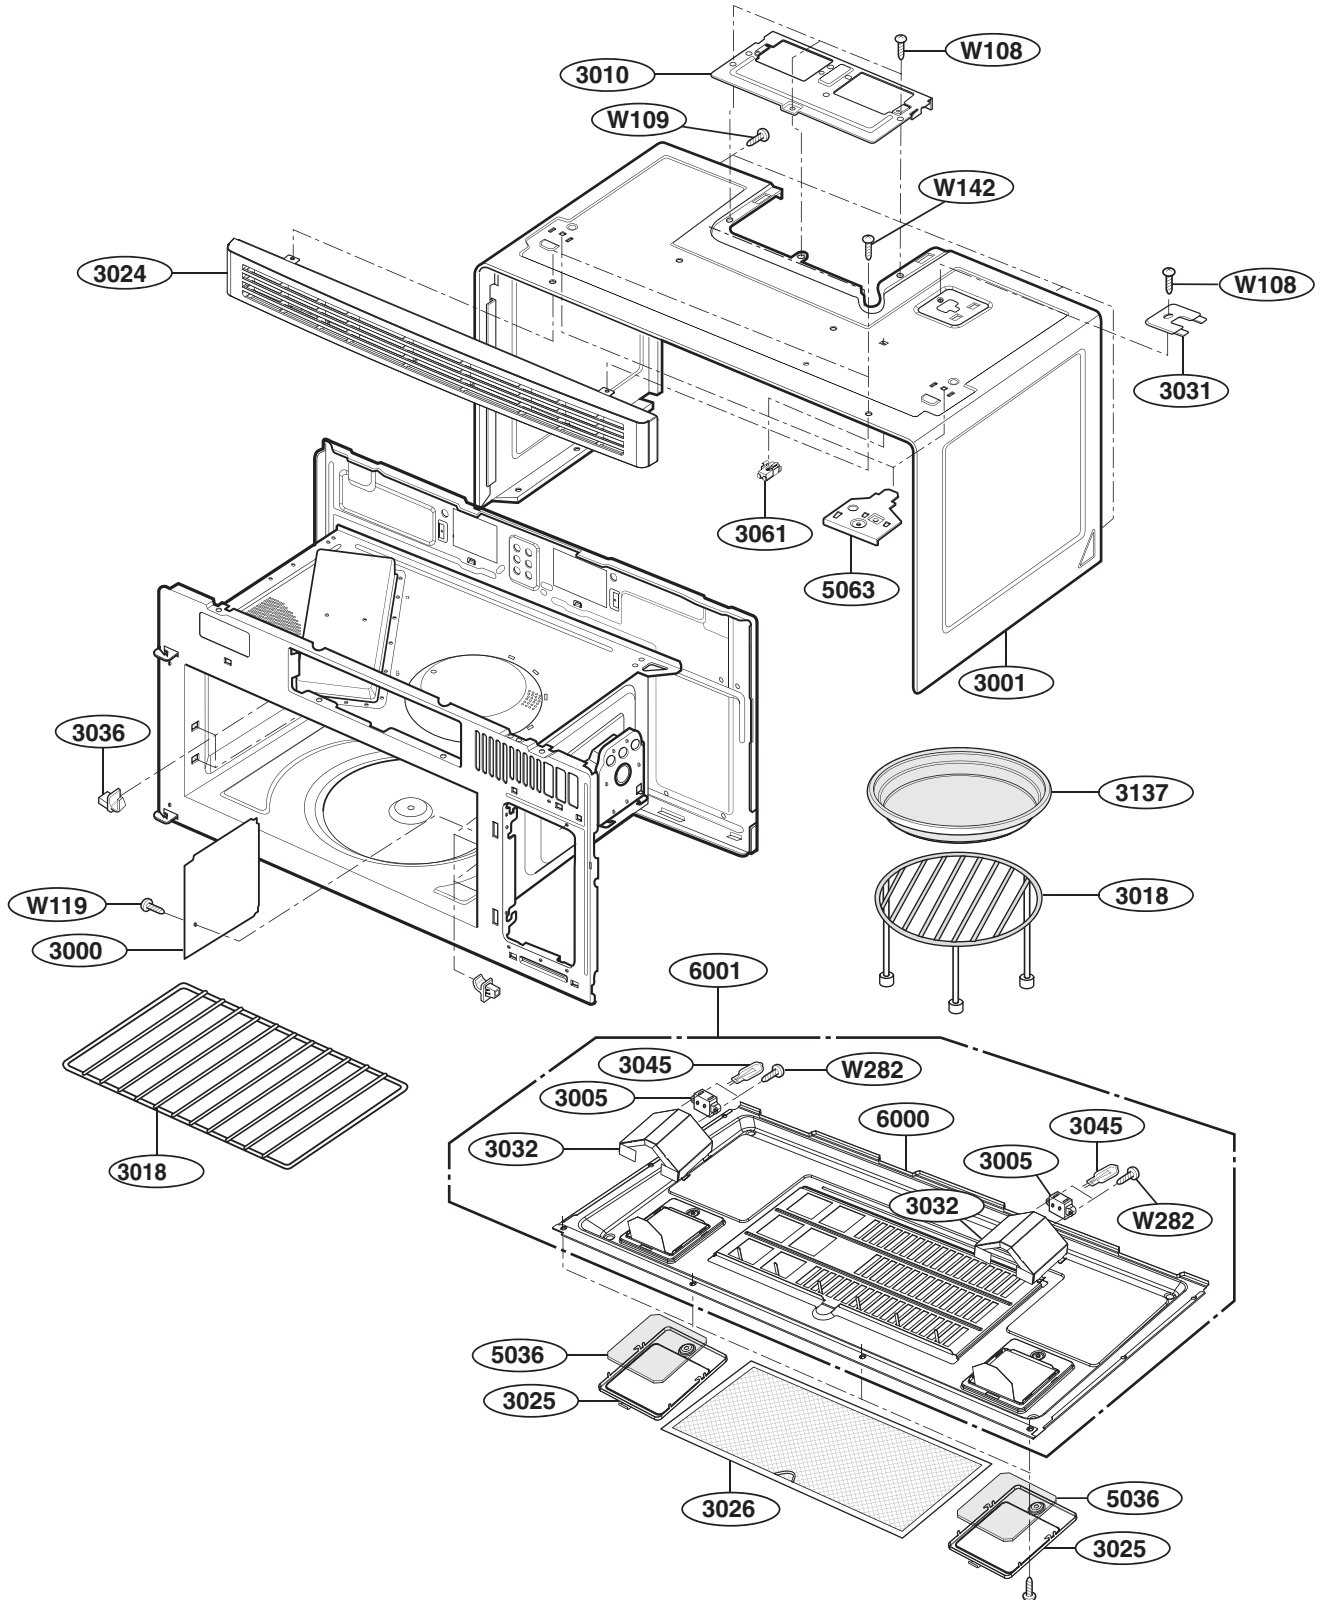

EXPLODED VIEW

INTRODUCTION

MODEL: JVM1665DNBB
JVM1665DNWW

DOOR PARTS

CONTROLLER PARTS

OVEN CAVITY PARTS

LATCH BOARD PARTS

INTERIOR PARTS (I)

INTERIOR PARTS (II)

INSTALLATION PARTS

- OWNERS MANUAL — MFL1
- INSTALLATION MANUAL — MFL3
- COOKING GUIDE LABEL — MEZ1
- WALL TEMPLATE — MBM5
- UPPER TEMPLATE — MBM4