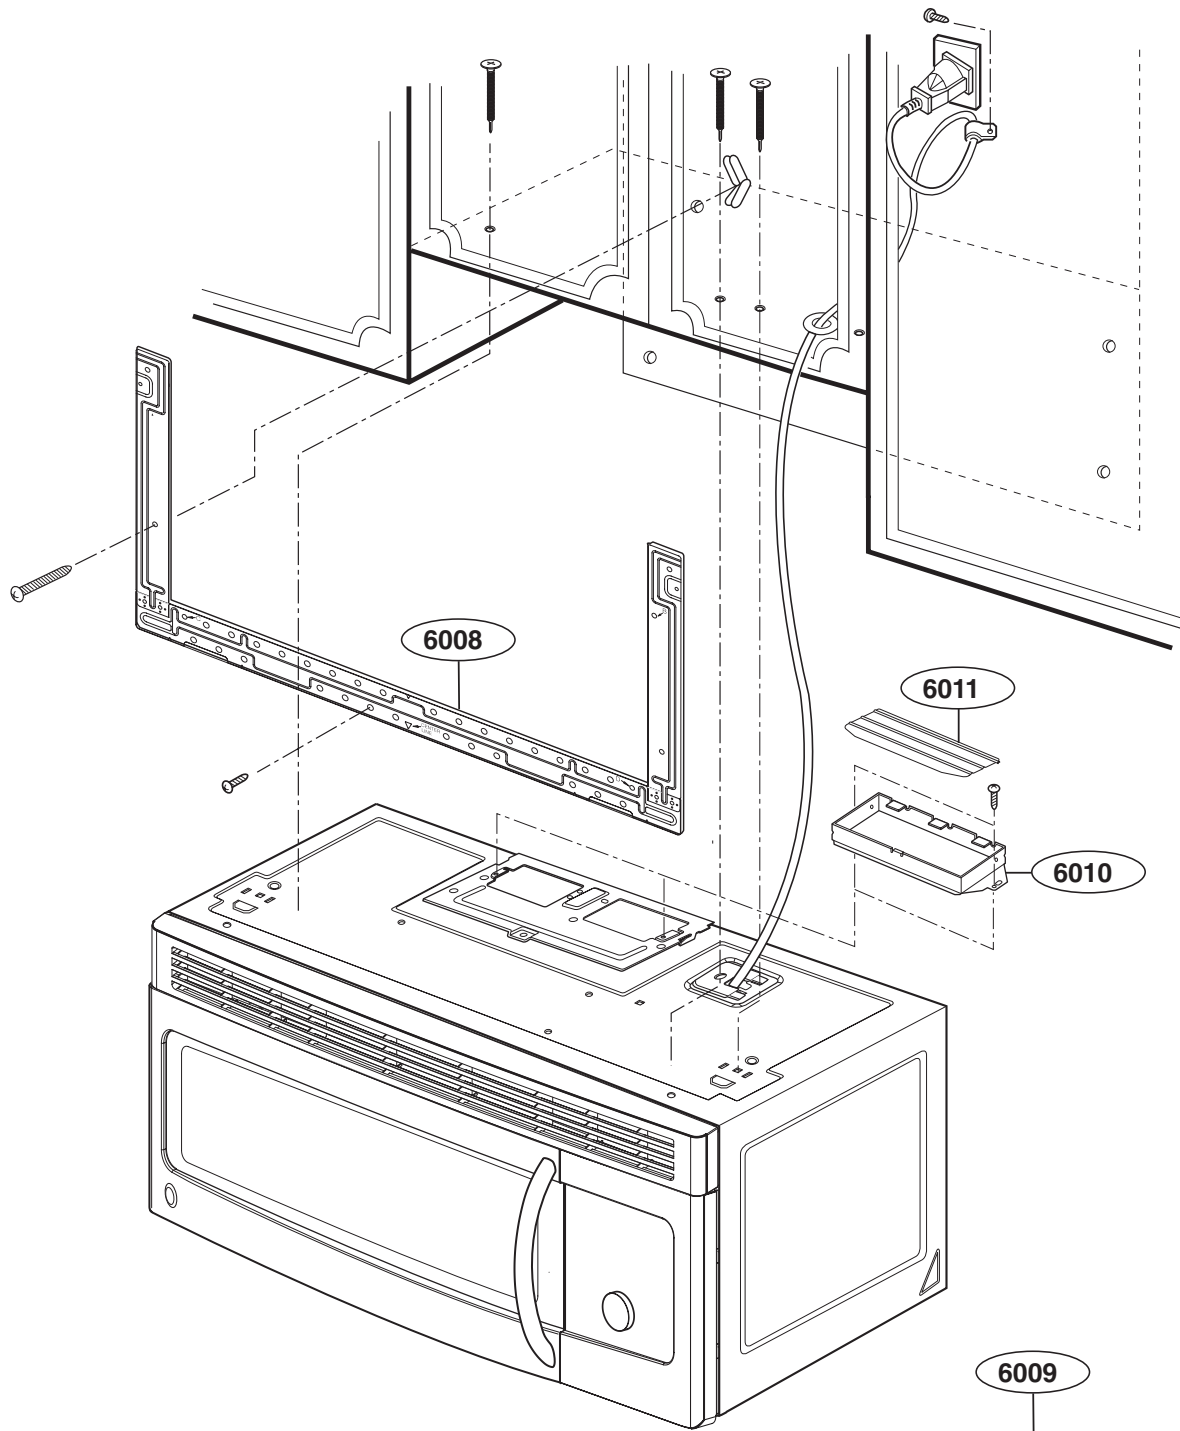

EXPLODED VIEW

INTRODUCTION

MODEL: JVM1665DNBB
JVM1665DNWW

DOOR PARTS

CONTROLLER PARTS

OVEN CAVITY PARTS

LATCH BOARD PARTS

INTERIOR PARTS (I)

INTERIOR PARTS (II)

INSTALLATION PARTS

- OWNERS MANUAL — MFL1
- INSTALLATION MANUAL — MFL3
- COOKING GUIDE LABEL — MEZ1
- WALL TEMPLATE — MBM5
- UPPER TEMPLATE — MBM4