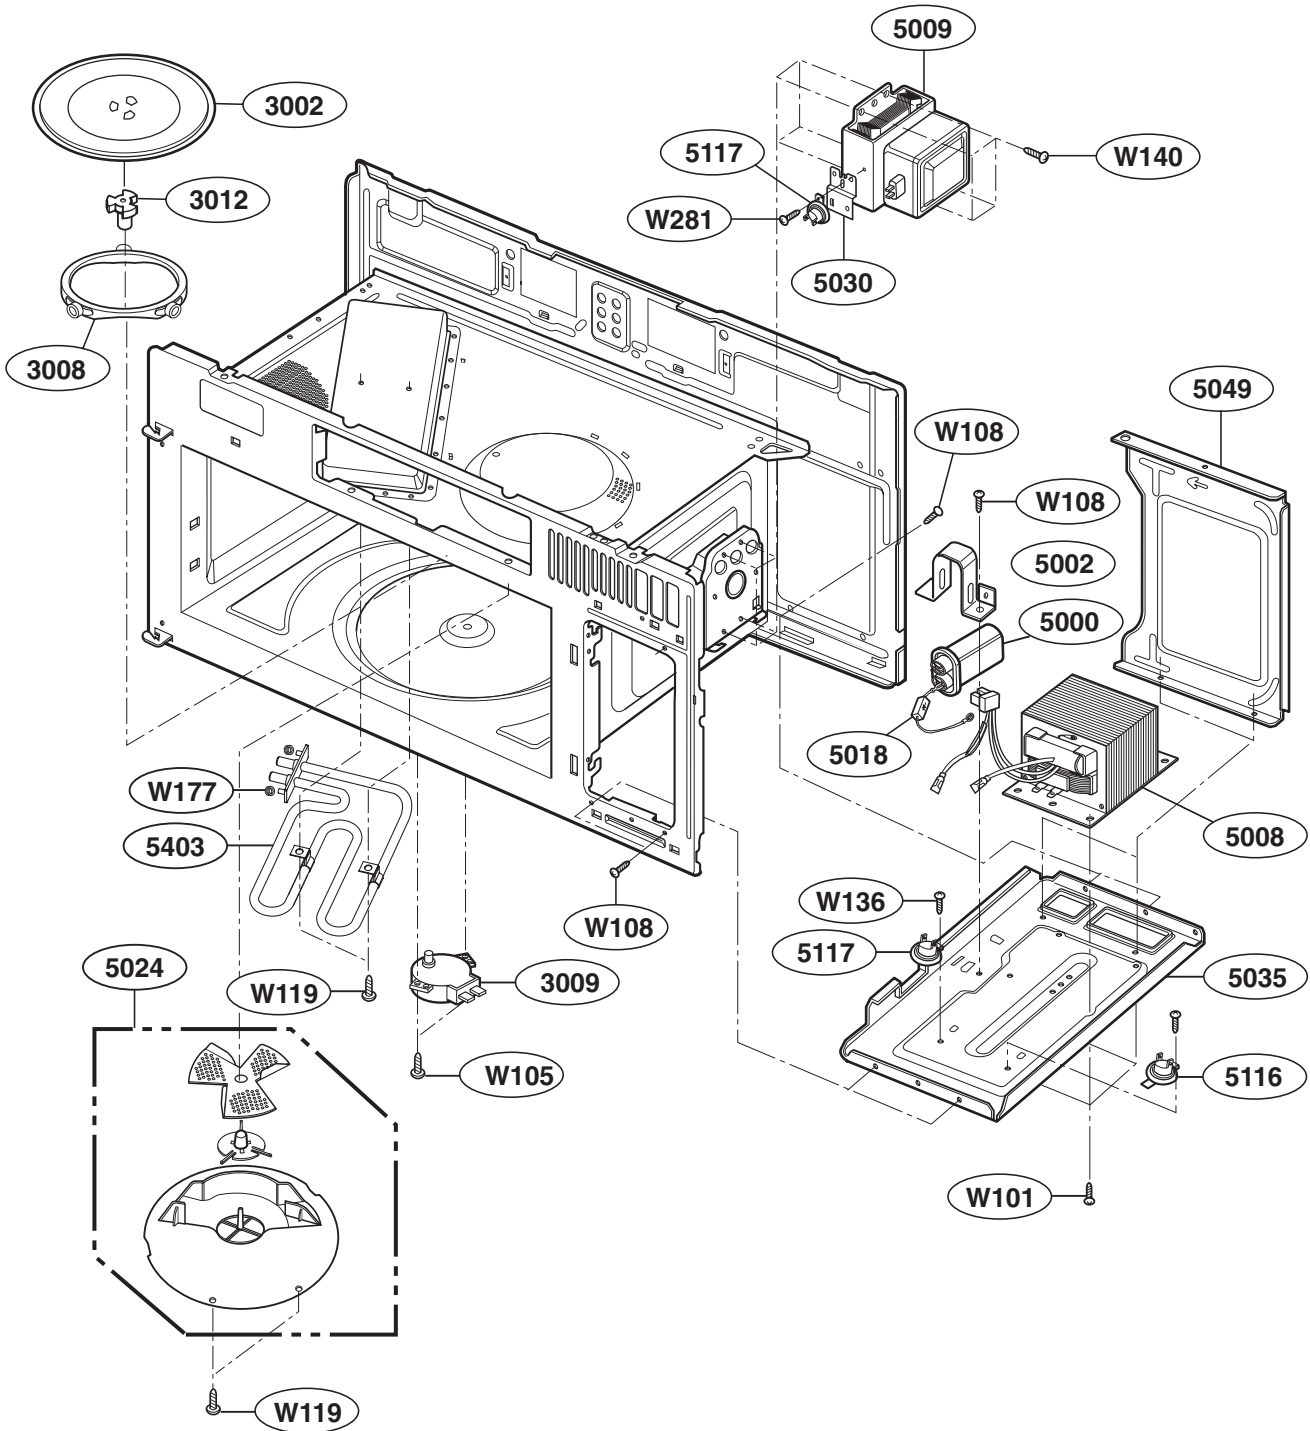

EXPLODED VIEW

INTRODUCTION

MODEL: JVM1665DNBB
JVM1665DNWW

DOOR PARTS

CONTROLLER PARTS

OVEN CAVITY PARTS

LATCH BOARD PARTS

INTERIOR PARTS (I)

INTERIOR PARTS (II)

INSTALLATION PARTS

- OWNERS MANUAL — MFL1
- INSTALLATION MANUAL — MFL3
- COOKING GUIDE LABEL — MEZ1
- WALL TEMPLATE — MBM5
- UPPER TEMPLATE — MBM4