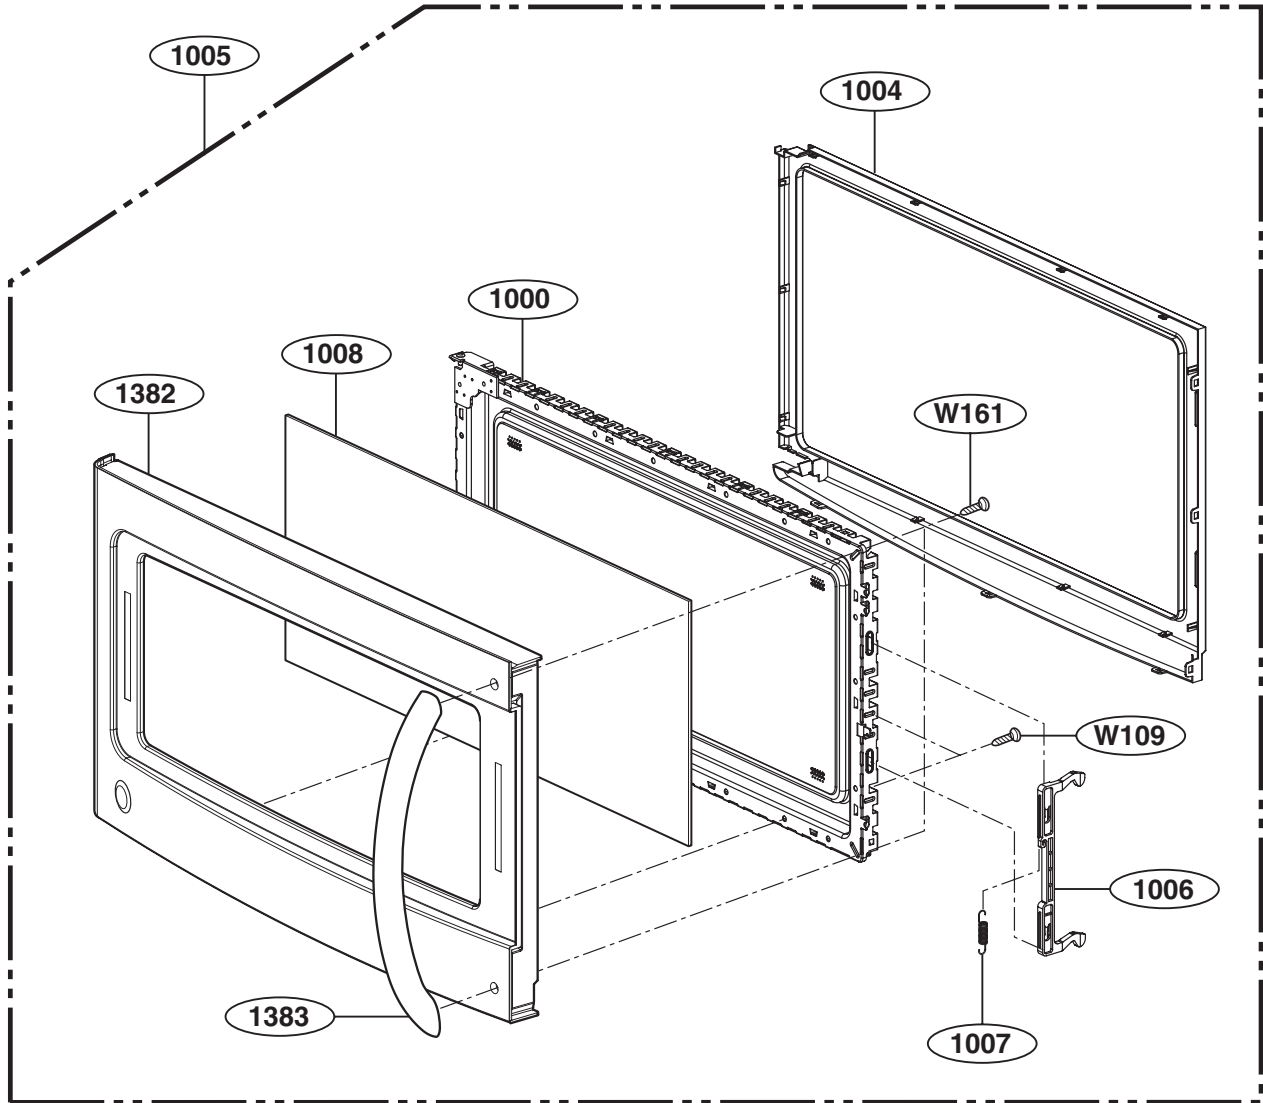

EXPLODED VIEW

INTRODUCTION

MODEL: JVM1665DNBB
JVM1665DNWW

DOOR PARTS

CONTROLLER PARTS

OVEN CAVITY PARTS

LATCH BOARD PARTS

INTERIOR PARTS (I)

INTERIOR PARTS (II)

INSTALLATION PARTS

- OWNERS MANUAL — MFL1
- INSTALLATION MANUAL — MFL3
- COOKING GUIDE LABEL — MEZ1
- WALL TEMPLATE — MBM5
- UPPER TEMPLATE — MBM4