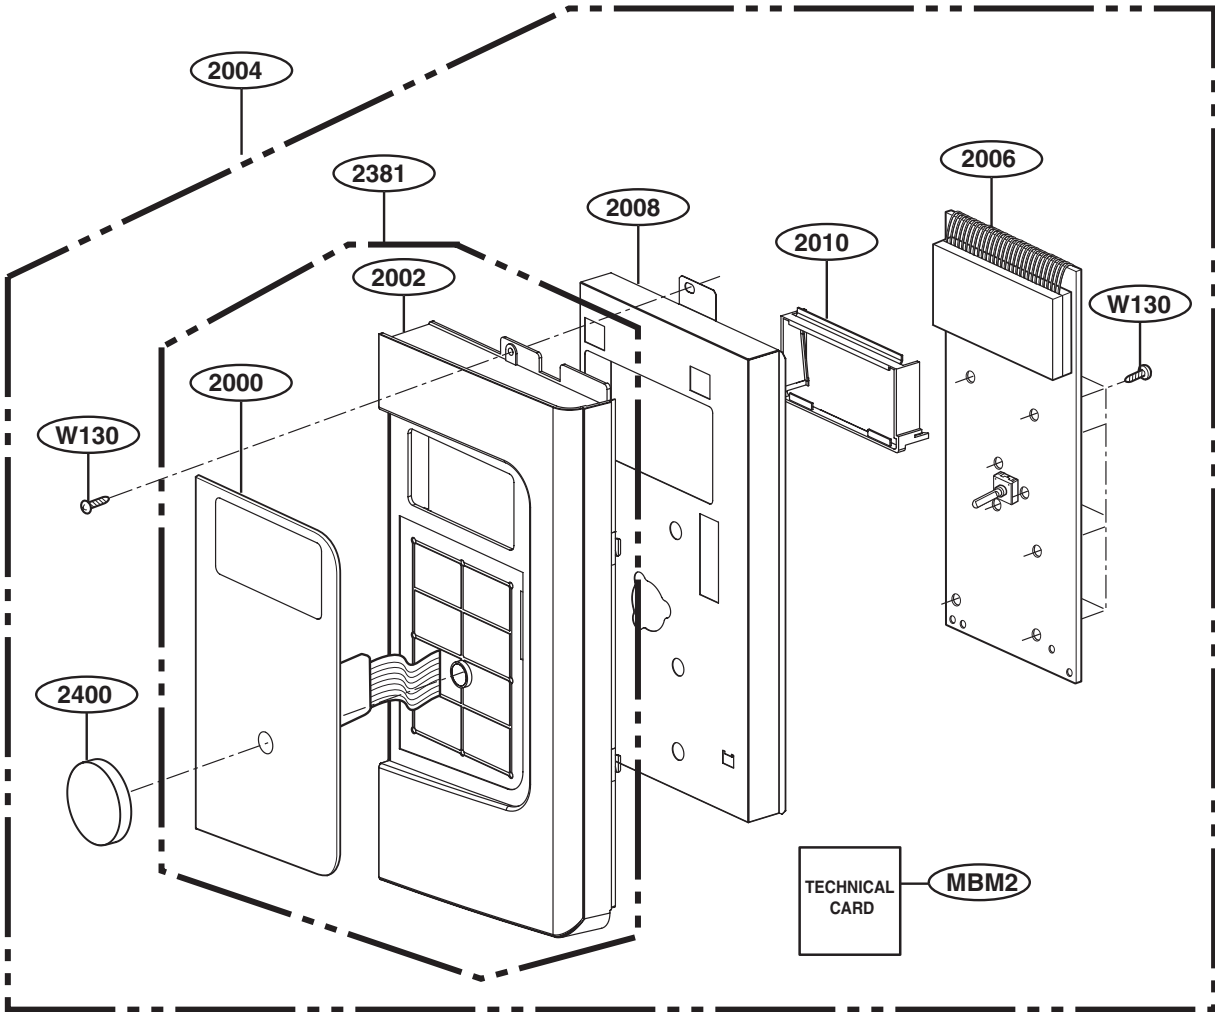

EXPLODED VIEW

INTRODUCTION

MODEL: JVM1665DNBB
JVM1665DNWW

DOOR PARTS

CONTROLLER PARTS

OVEN CAVITY PARTS

LATCH BOARD PARTS

INTERIOR PARTS (I)

INTERIOR PARTS (II)

INSTALLATION PARTS

- OWNERS MANUAL — MFL1
- INSTALLATION MANUAL — MFL3
- COOKING GUIDE LABEL — MEZ1
- WALL TEMPLATE — MBM5
- UPPER TEMPLATE — MBM4