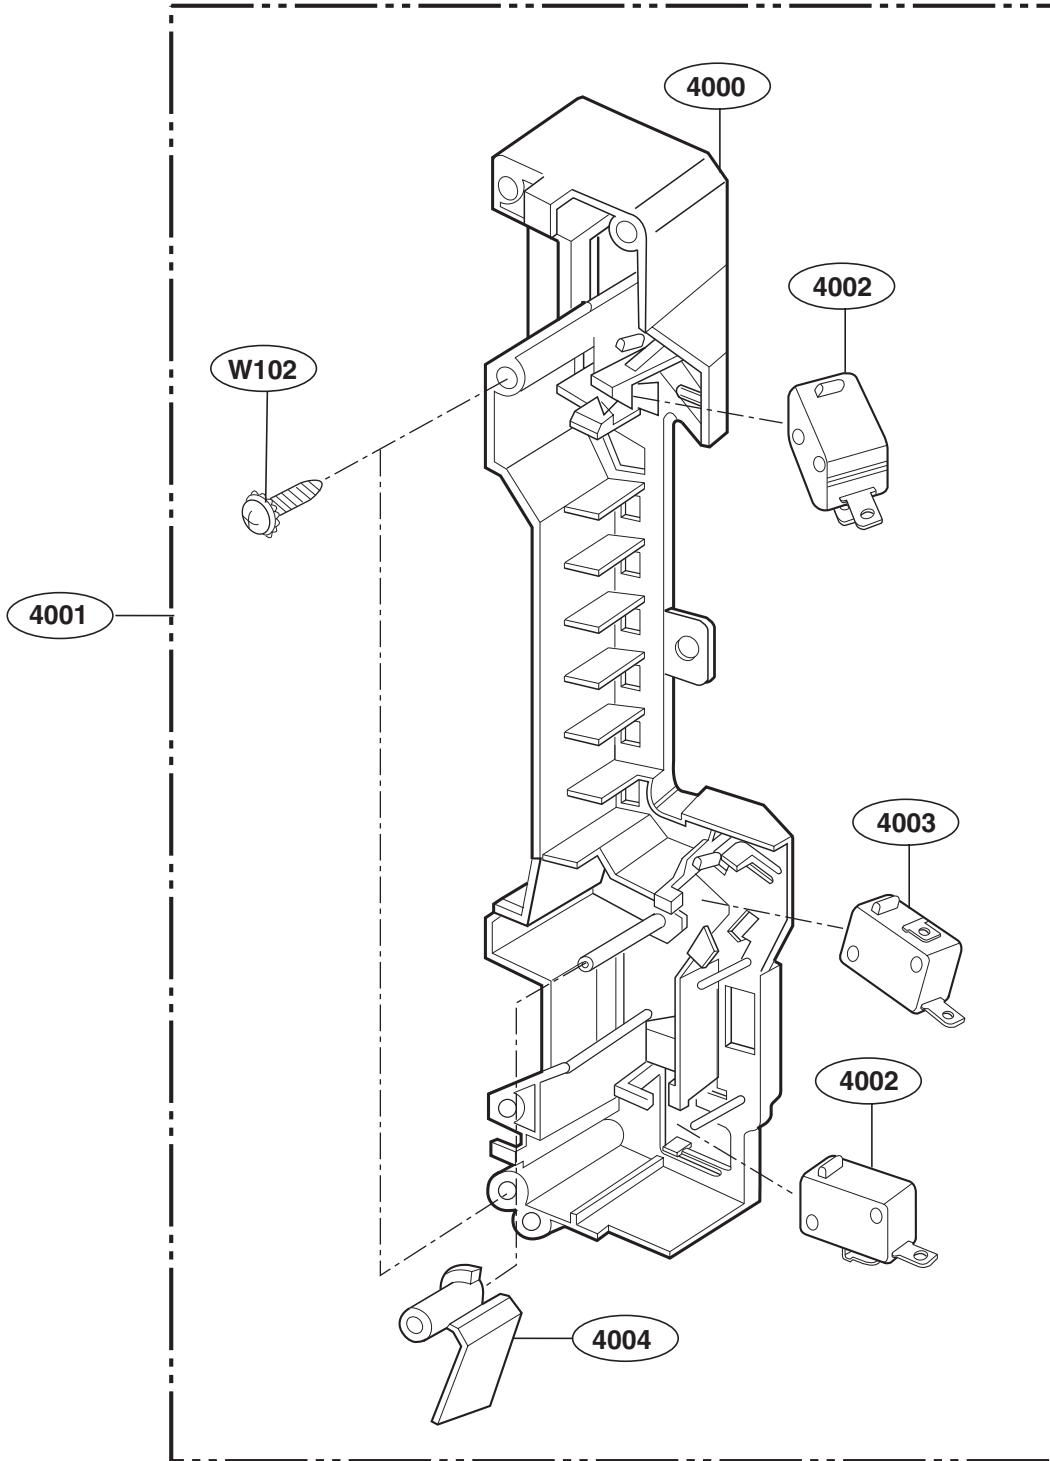

EXPLODED VIEW

INTRODUCTION

MODEL: JVM1665DNBB
JVM1665DNWW

DOOR PARTS

CONTROLLER PARTS

OVEN CAVITY PARTS

LATCH BOARD PARTS

INTERIOR PARTS (I)

INTERIOR PARTS (II)

INSTALLATION PARTS

- OWNERS MANUAL — MFL1
- INSTALLATION MANUAL — MFL3
- COOKING GUIDE LABEL — MEZ1
- WALL TEMPLATE — MBM5
- UPPER TEMPLATE — MBM4