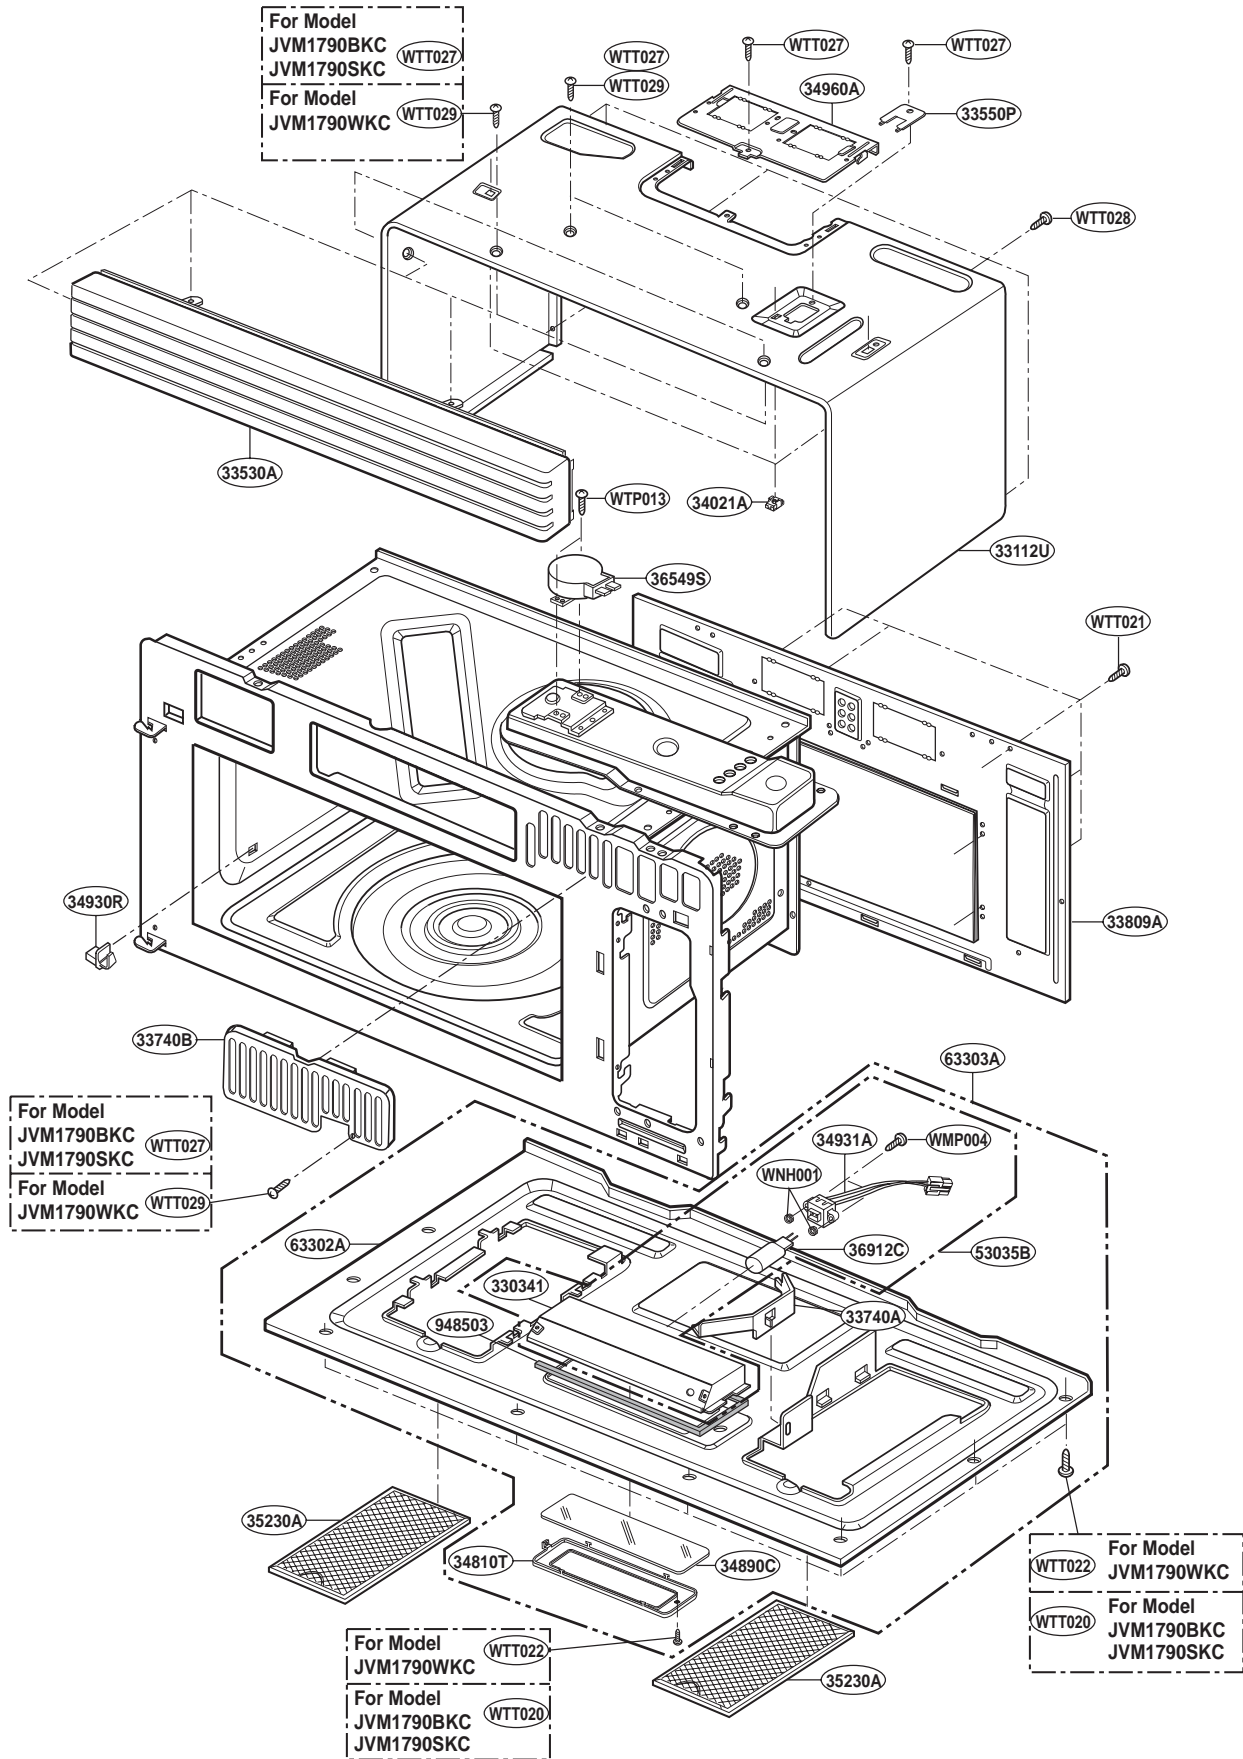

## DOOR PARTS

FOR MODEL: JVM1790BKC  
JVM1790WKC

FOR MODEL: JVM1790SKC

# CONTROLLER PARTS

**FOR MODEL: JVM1790BKC  
JVM1790WKC**

**FOR MODEL: JVM1790SKC**

# OVEN CAVITY PARTS

# LATCH BOARD PARTS