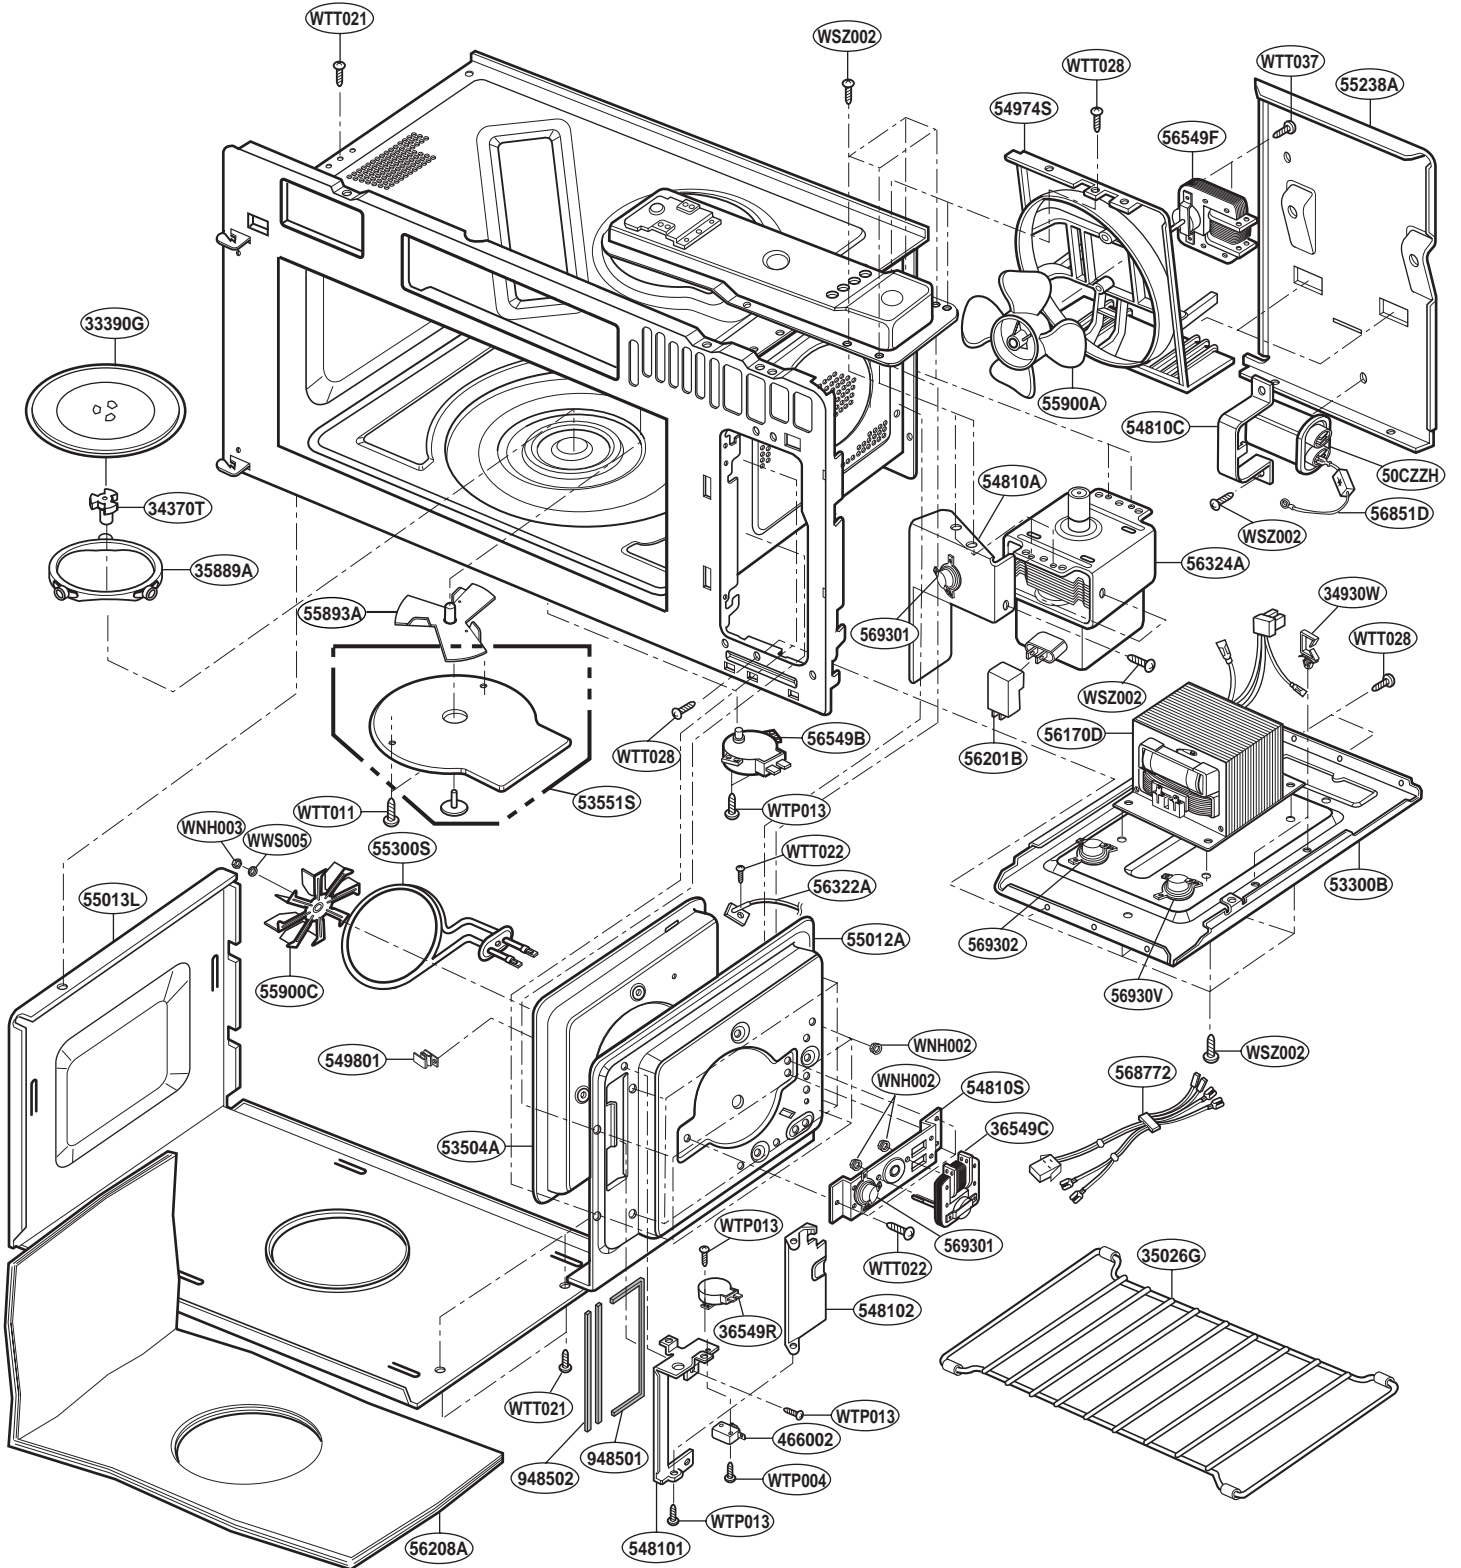

INTERIOR PARTS (I)