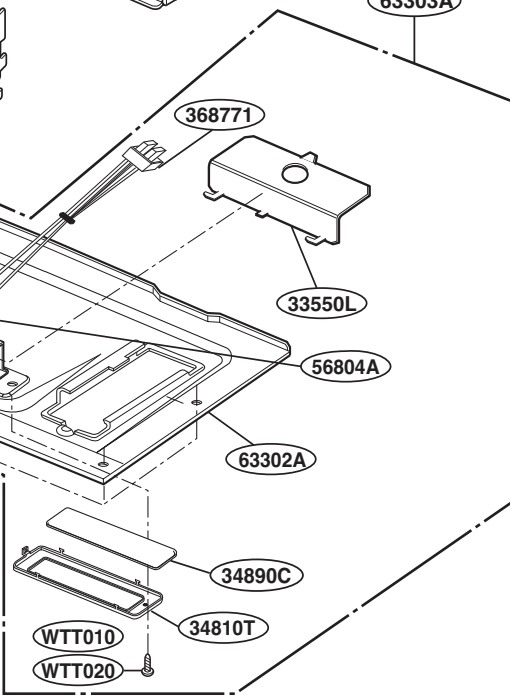

WTT010

WTT020

368771

33550L

56804A

63302A

34890C

34810T