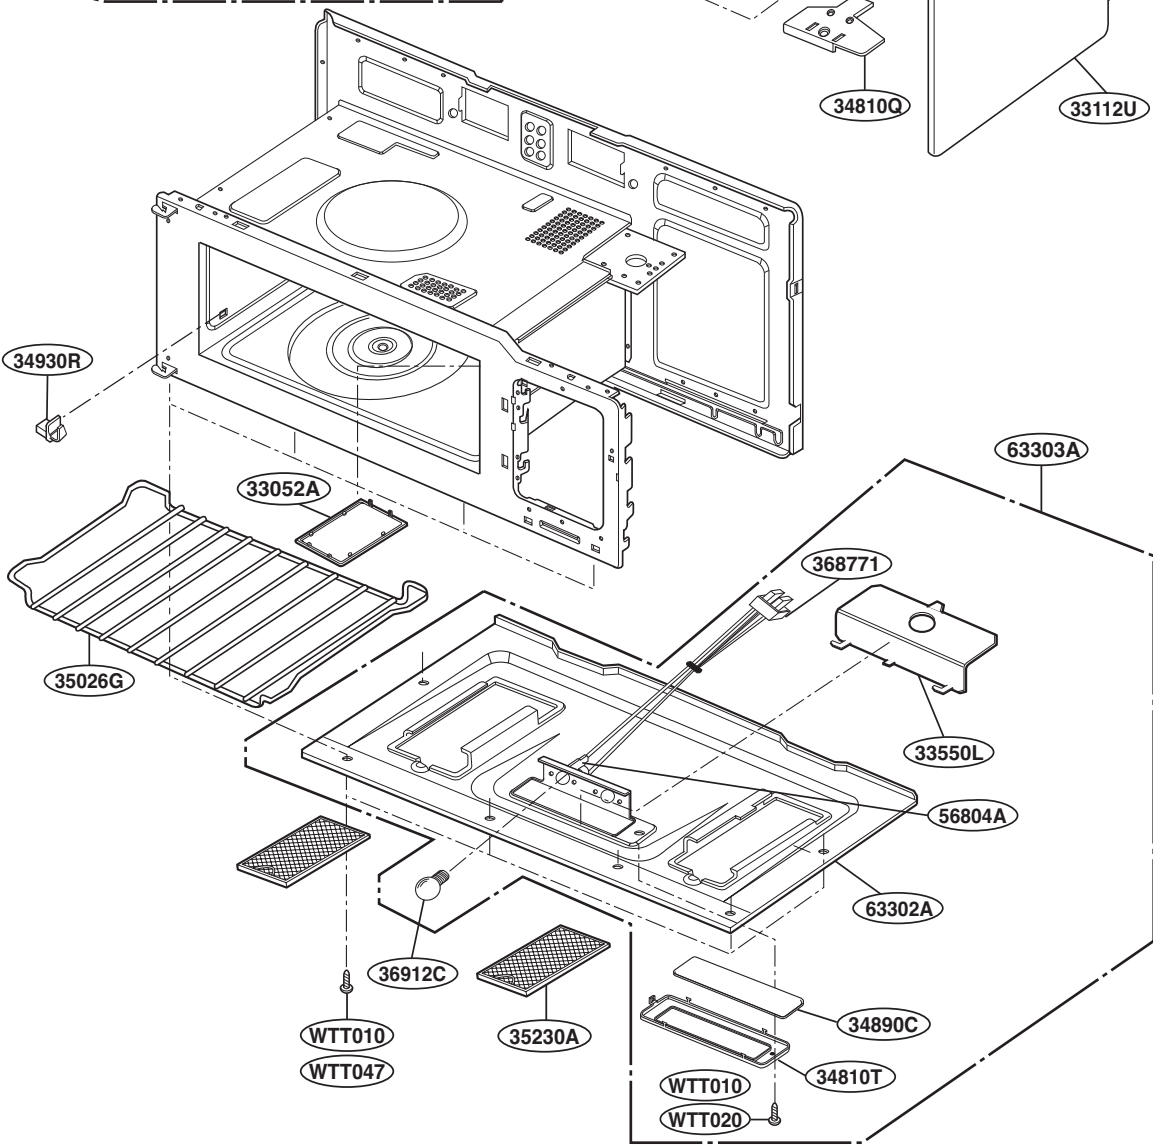

For Model:
JVM1540DMWW
JVM1540DMCC
JNM1541DMWW
JNM1541DMCC
HVM1540DMWW

WTT029

WTT028

34960A

WTT028

WTT027

For Model:
JVM1540DMBB
JNM1541DMBB
HVM1540DMBB
JVM1540SMSS
JVM1540LMCS
JNM1541SMSS
HVM1540LMCS
HVM1540SMSS

34021A

WTT029

WTT027

34810Q

33112U