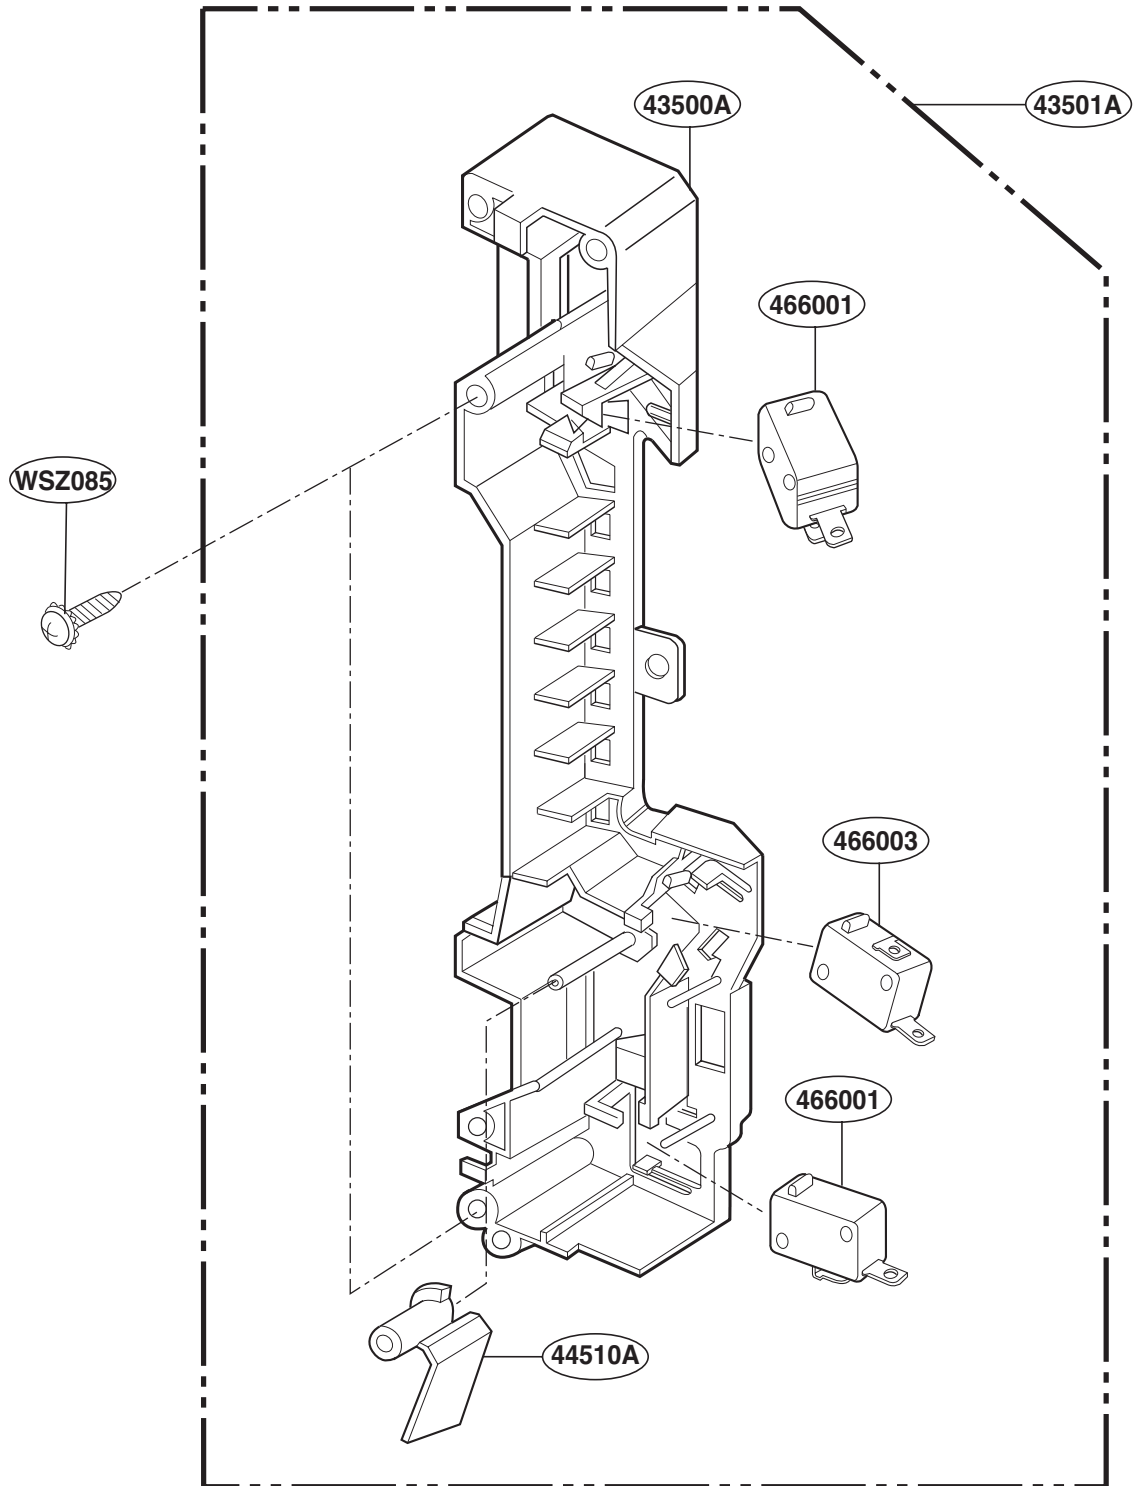

INTERIOR PARTS (I)

INTERIOR PARTS (II)

INSTALLATION PARTS

For Model :
JVM1540MWW
JVM1540DMBB
JVM1540DMCC
JVM1540SMSS
JVM1540LMCS
HVM1540MWW
HVM1540DMBB
HVM1540LMCS
HVM1540SMSS

- OWNERS MANUAL *01
- INSTALLATION MANUAL *04
- COOKING GUIDE LABEL *05
- TEMPLATE *06