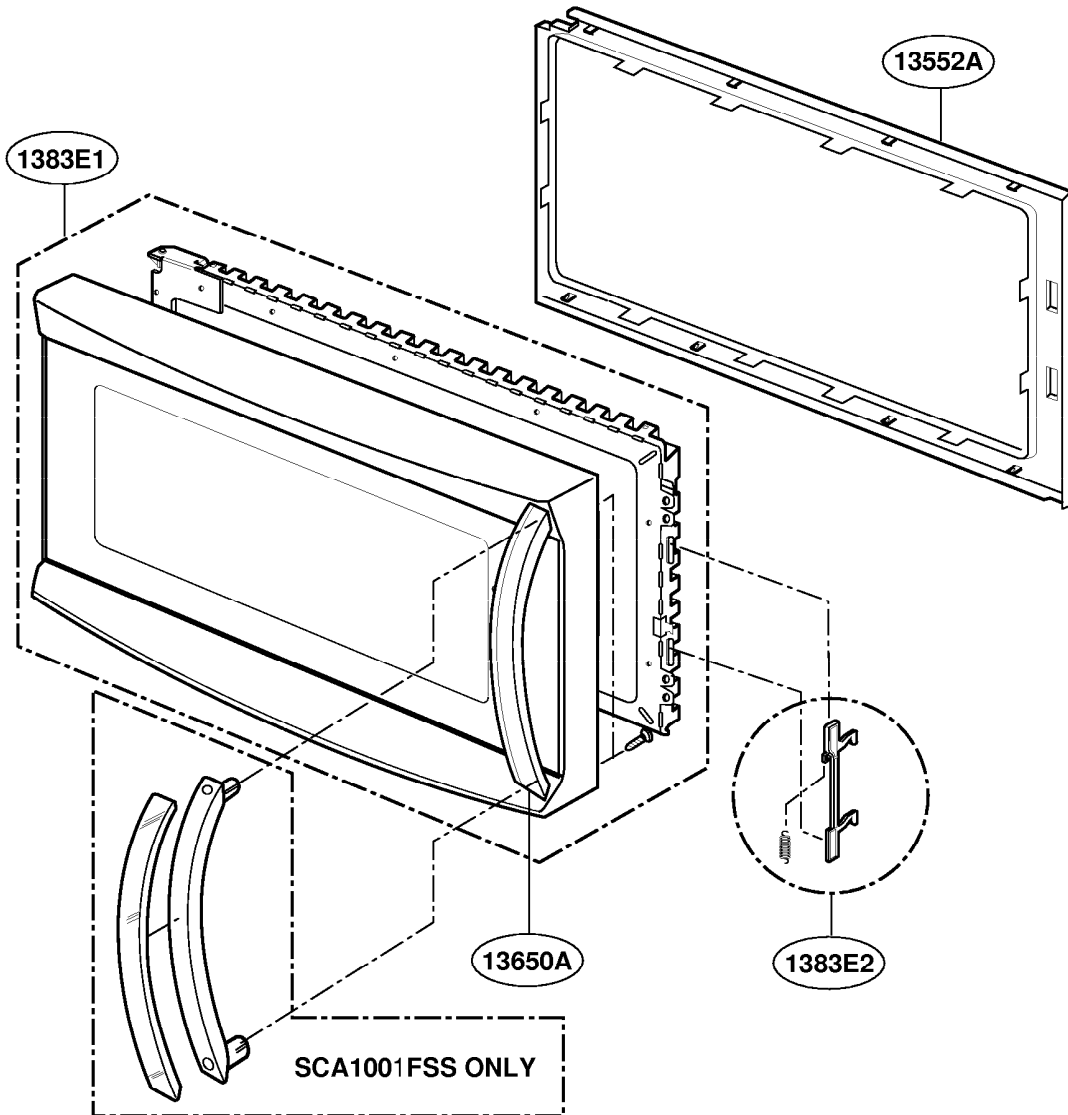

This Owner's Manual is provided and hosted by [Appliance Factory Parts](#).

GE SCA1000DBB03 Owner's Manual

[Shop genuine replacement parts for GE
SCA1000DBB03](#)

DOOR PARTS

Model: SCA1000
SCA1001

[Find Your GE Microwave Parts - Select From 3055 Models](#)

----- Manual continues below -----

DOOR PARTS

Model: SCA1000
SCA1001

CONTROLLER PARTS

Model: SCA1000
SCA1001

OVEN CAVITY PARTS

Model: SCA1000
SCA1001

LATCH BOARD PARTS

Model: SCA1000
SCA1001

INTERIOR PARTS (I)

Model: SCA1000
SCA1001

INTERIOR PARTS (II)

Model: SCA1000
SCA1001

INSTALLATION PARTS

Model: SCA1000
SCA1001

63301A