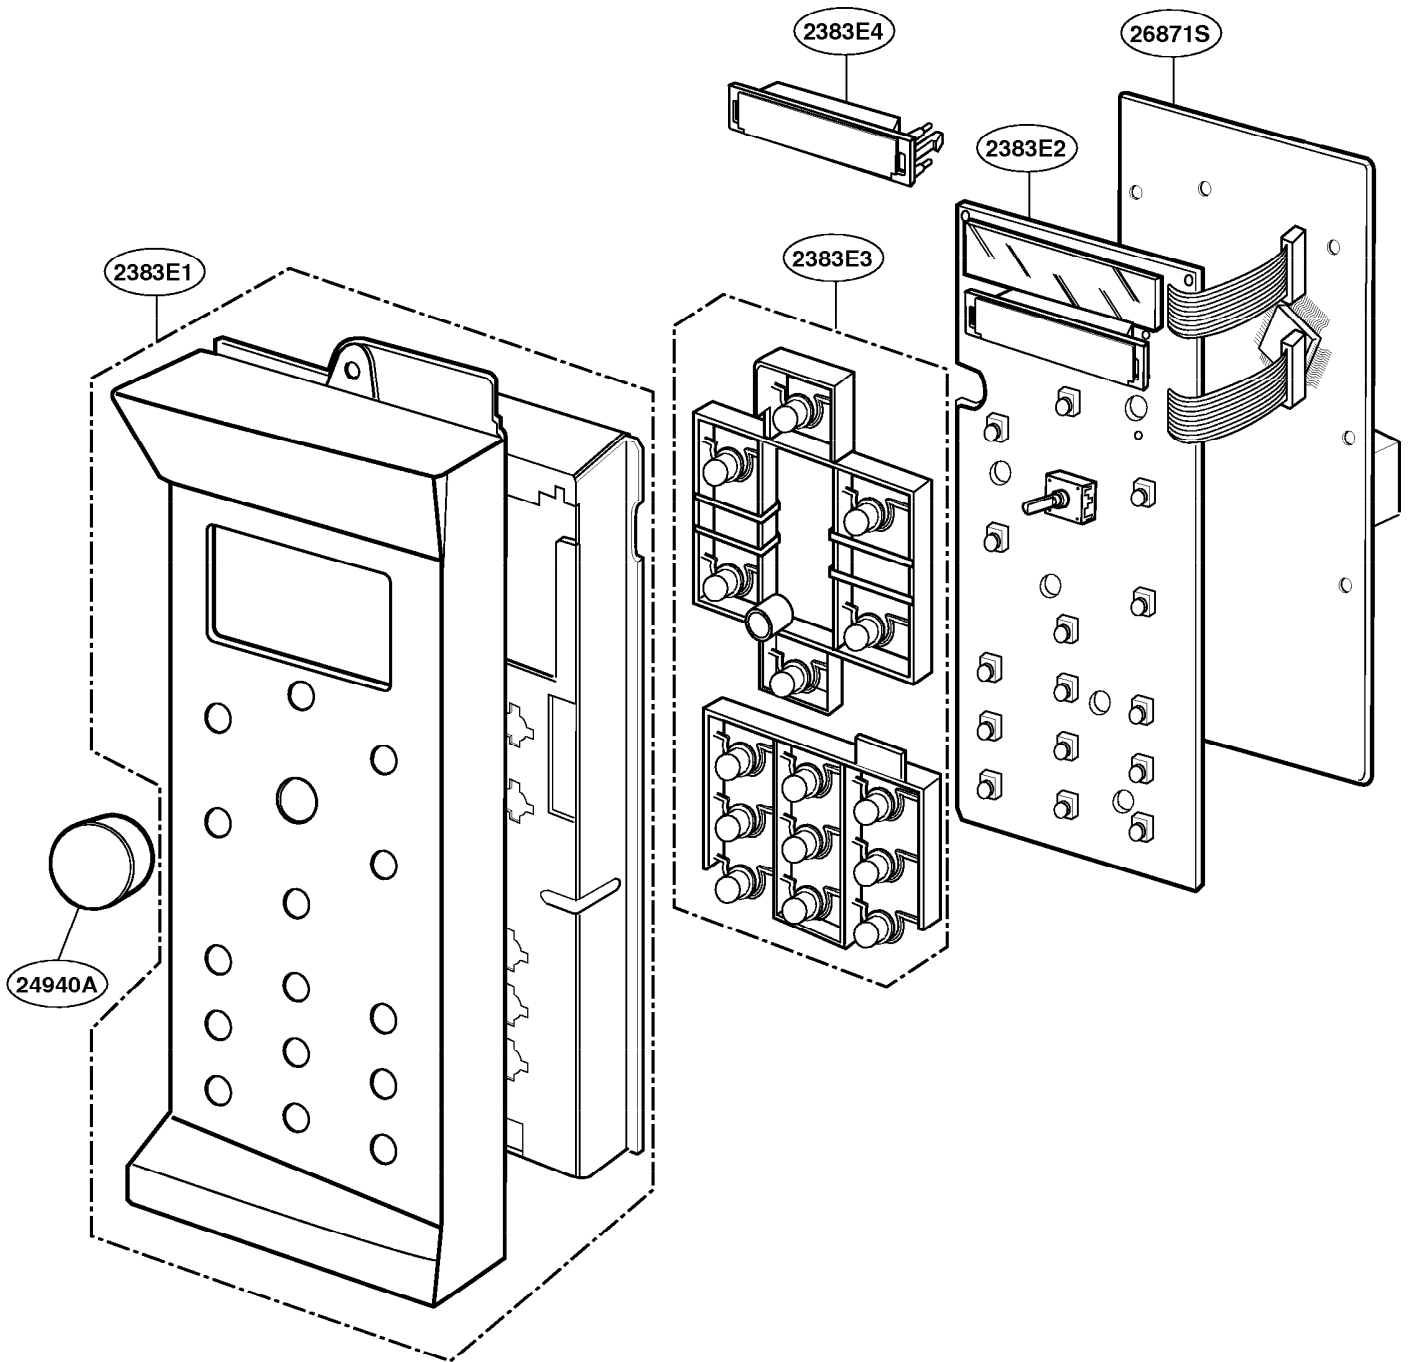

This Owner's Manual is provided and hosted by [Appliance Factory Parts](#).

GE SCA1000DBB03 Owner's Manual

[Shop genuine replacement parts for GE
SCA1000DBB03](#)

DOOR PARTS

Model: SCA1000
SCA1001

[Find Your GE Microwave Parts - Select From 3055 Models](#)

----- Manual continues below -----

DOOR PARTS

Model: SCA1000
SCA1001

CONTROLLER PARTS

Model: SCA1000
SCA1001

OVEN CAVITY PARTS

Model: SCA1000
SCA1001

LATCH BOARD PARTS

Model: SCA1000
SCA1001

INTERIOR PARTS (I)

Model: SCA1000
SCA1001

INTERIOR PARTS (II)

Model: SCA1000
SCA1001

INSTALLATION PARTS

Model: SCA1000
SCA1001

63301A