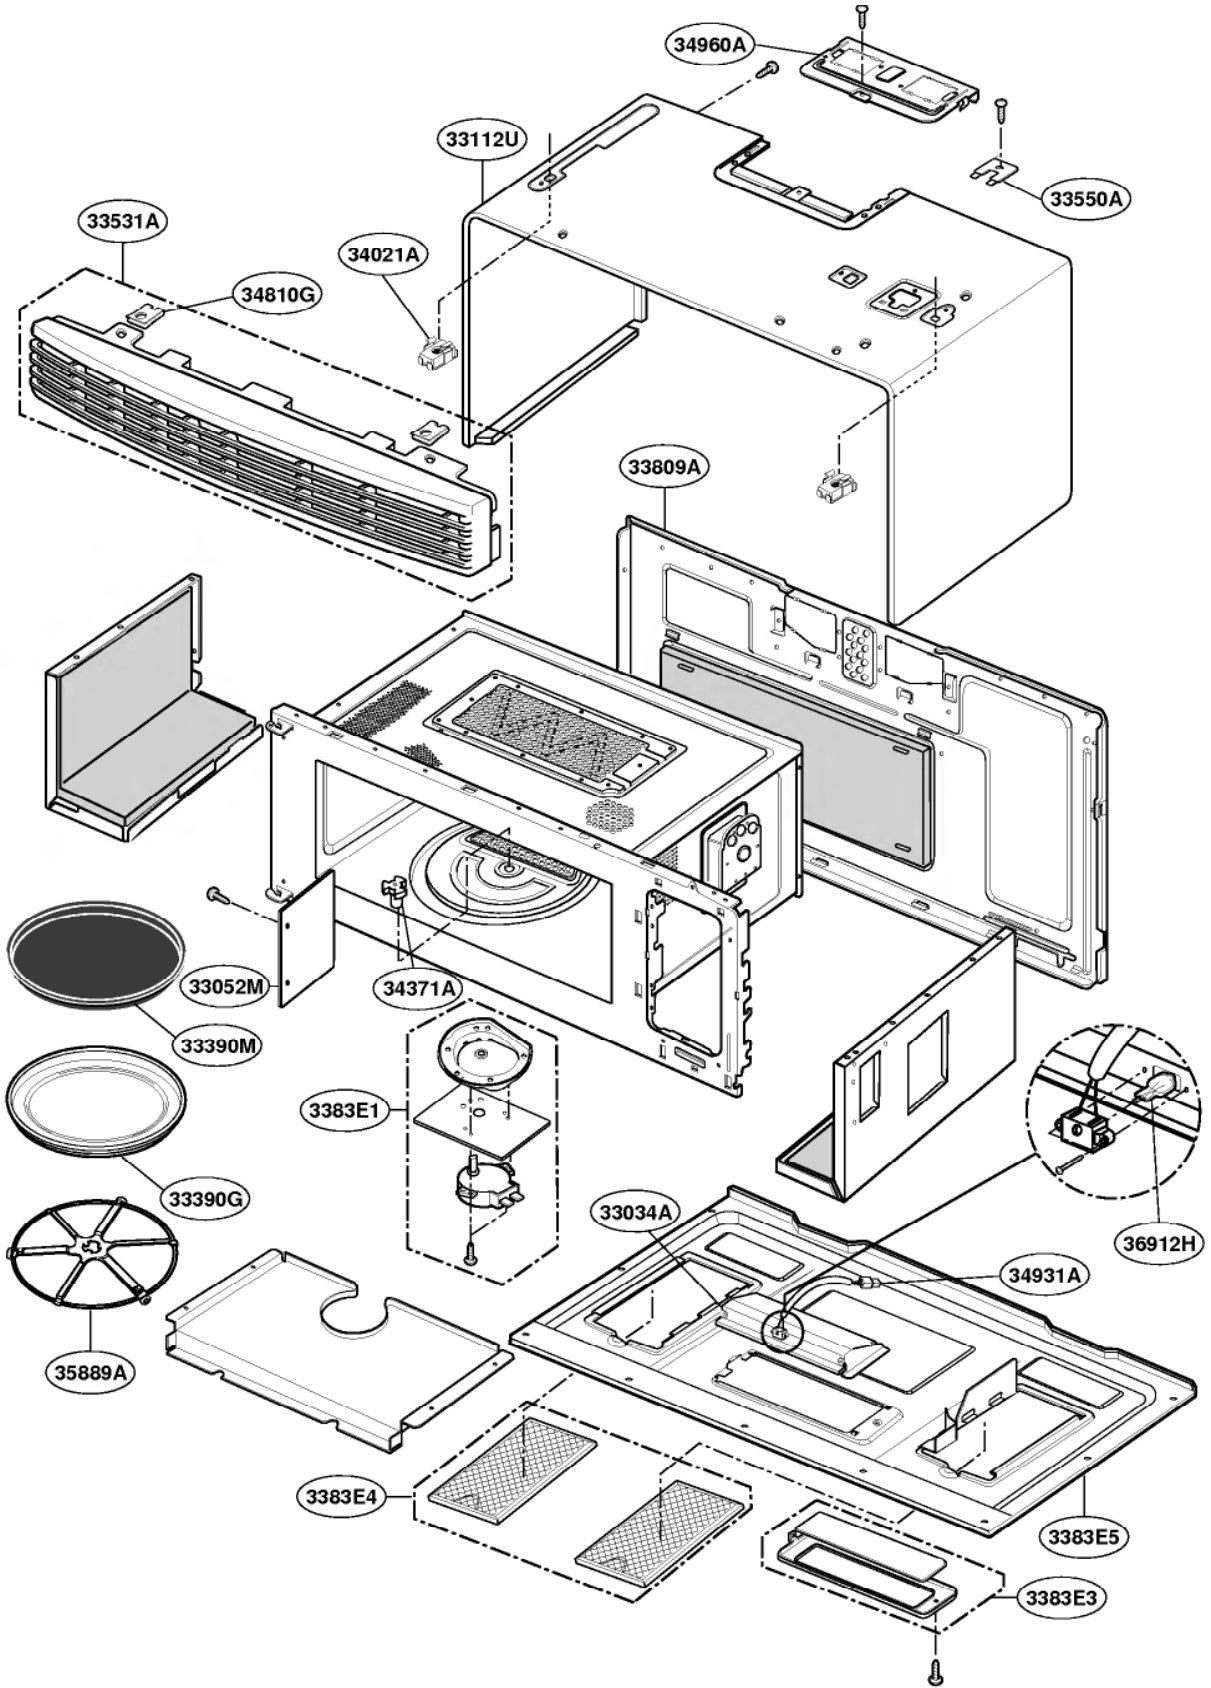

This Owner's Manual is provided and hosted by [Appliance Factory Parts](#).

GE SCA1000DBB03 Owner's Manual

[Shop genuine replacement parts for GE
SCA1000DBB03](#)

DOOR PARTS

Model: SCA1000
SCA1001

[Find Your GE Microwave Parts - Select From 3055 Models](#)

----- Manual continues below -----

DOOR PARTS

Model: SCA1000
SCA1001

CONTROLLER PARTS

Model: SCA1000
SCA1001

OVEN CAVITY PARTS

Model: SCA1000
SCA1001

LATCH BOARD PARTS

Model: SCA1000
SCA1001

INTERIOR PARTS (I)

Model: SCA1000
SCA1001

INTERIOR PARTS (II)

Model: SCA1000
SCA1001

INSTALLATION PARTS

Model: SCA1000
SCA1001

63301A