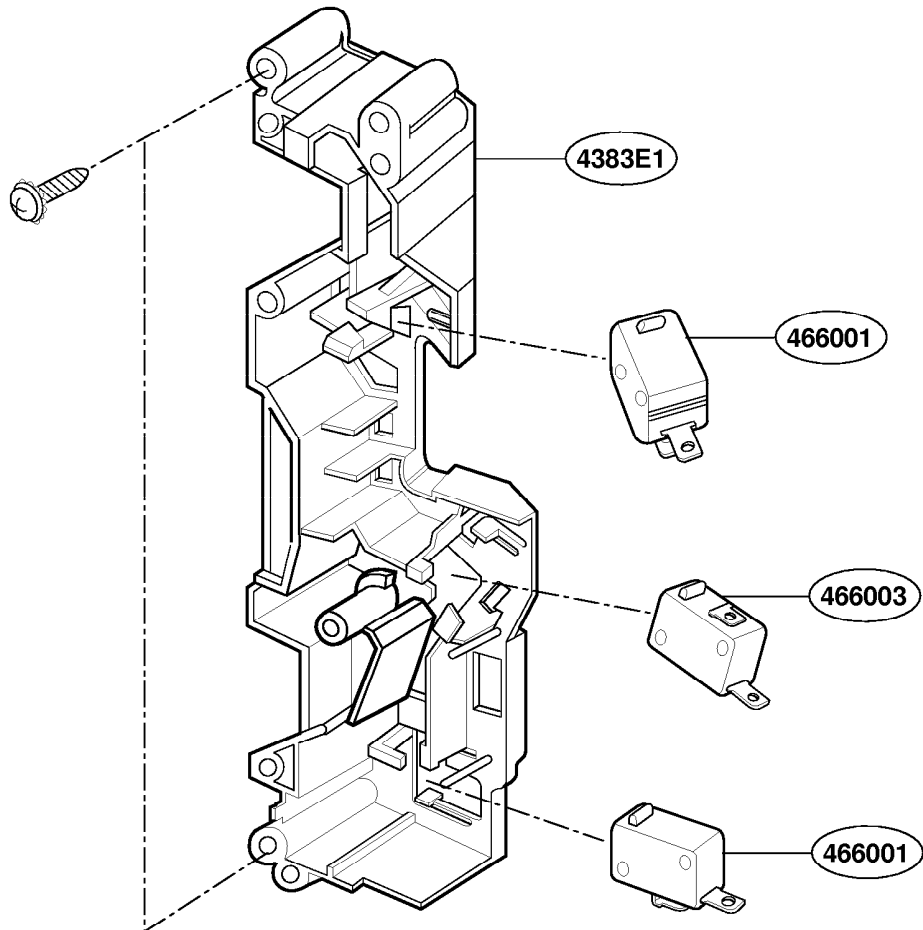

This Owner's Manual is provided and hosted by [Appliance Factory Parts](#).

GE SCA1000DBB03 Owner's Manual

[Shop genuine replacement parts for GE
SCA1000DBB03](#)

DOOR PARTS

Model: SCA1000
SCA1001

[Find Your GE Microwave Parts - Select From 3055 Models](#)

----- Manual continues below -----

DOOR PARTS

Model: SCA1000
SCA1001

CONTROLLER PARTS

Model: SCA1000
SCA1001

OVEN CAVITY PARTS

Model: SCA1000
SCA1001

LATCH BOARD PARTS

Model: SCA1000
SCA1001

INTERIOR PARTS (I)

Model: SCA1000
SCA1001

INTERIOR PARTS (II)

Model: SCA1000
SCA1001

INSTALLATION PARTS

Model: SCA1000
SCA1001

63301A