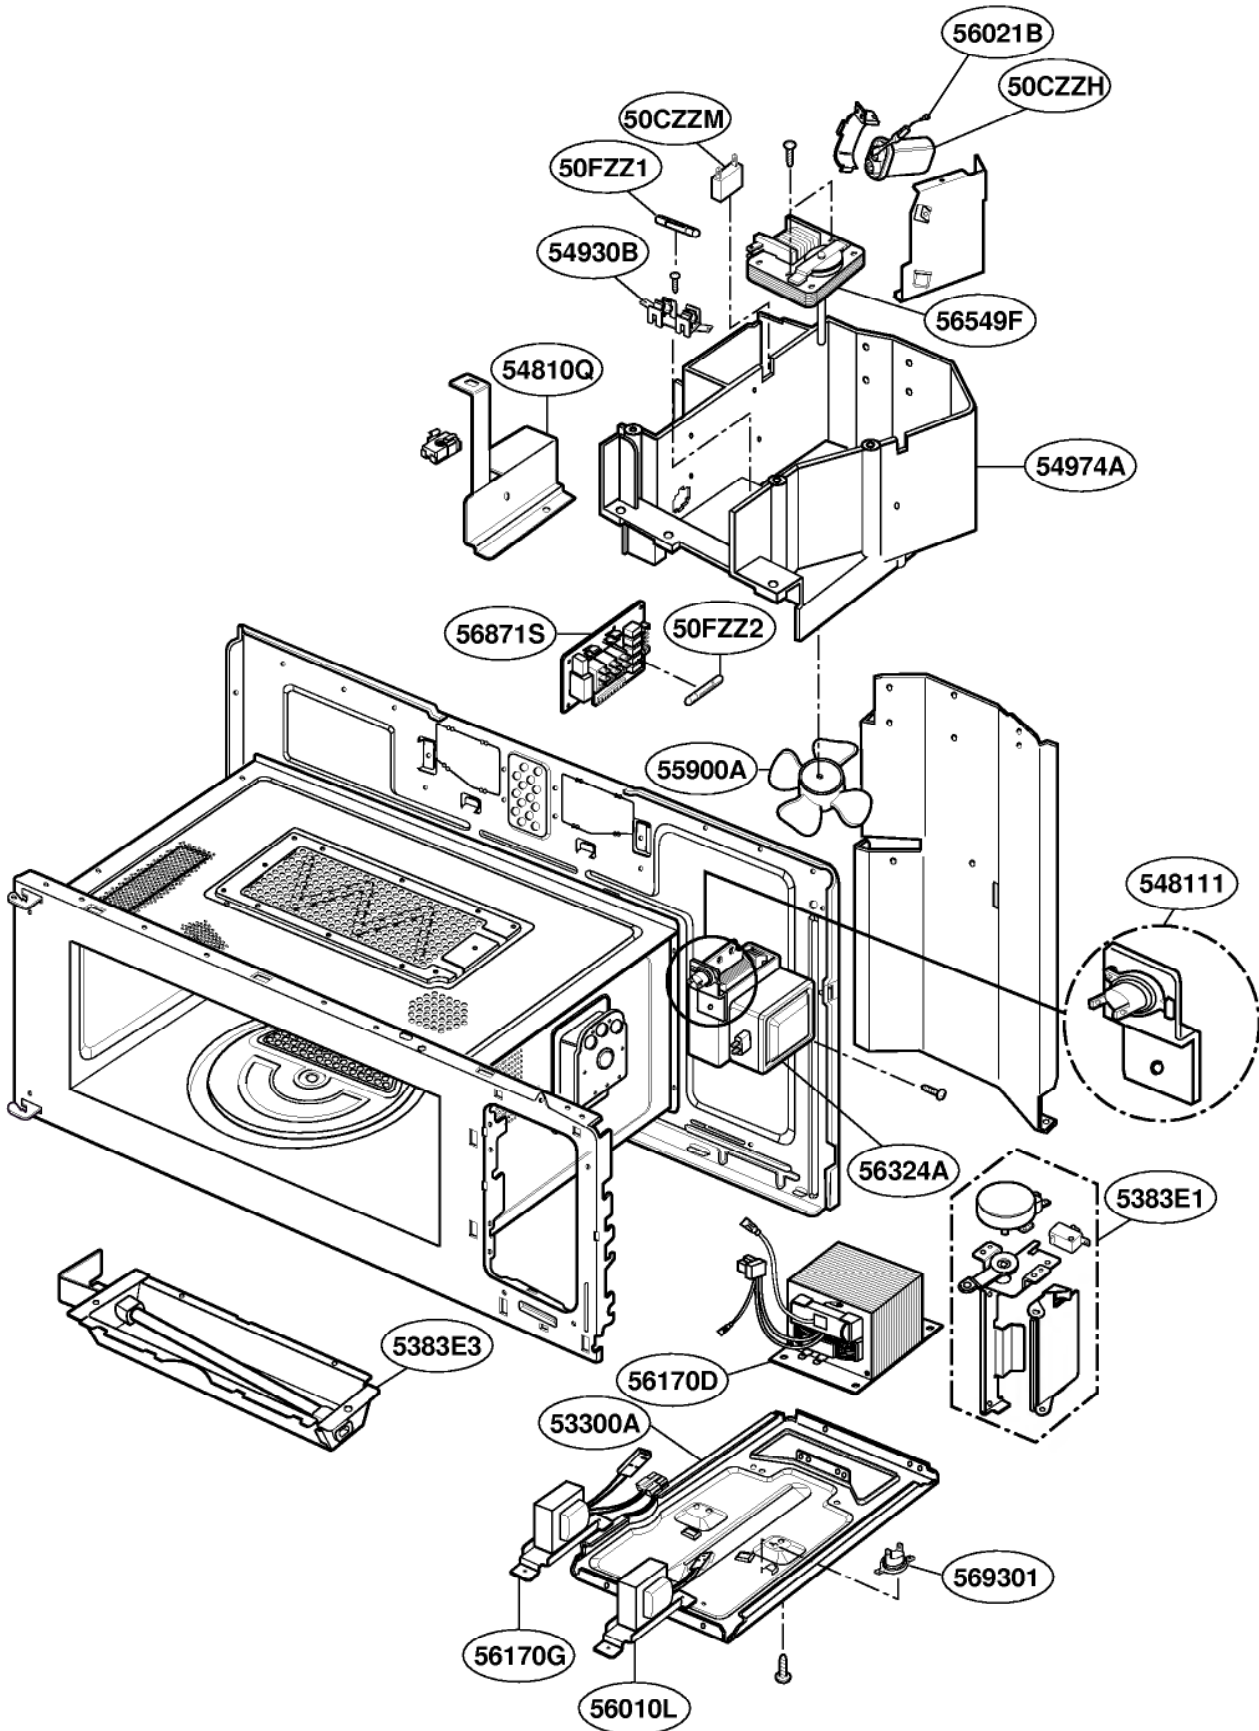

This Owner's Manual is provided and hosted by [Appliance Factory Parts](#).

GE SCA1000DBB03 Owner's Manual

[Shop genuine replacement parts for GE
SCA1000DBB03](#)

DOOR PARTS

Model: SCA1000
SCA1001

[Find Your GE Microwave Parts - Select From 3055 Models](#)

----- Manual continues below -----

DOOR PARTS

Model: SCA1000
SCA1001

CONTROLLER PARTS

Model: SCA1000
SCA1001

OVEN CAVITY PARTS

Model: SCA1000
SCA1001

LATCH BOARD PARTS

Model: SCA1000
SCA1001

INTERIOR PARTS (I)

Model: SCA1000
SCA1001

INTERIOR PARTS (II)

Model: SCA1000
SCA1001

INSTALLATION PARTS

Model: SCA1000
SCA1001

63301A