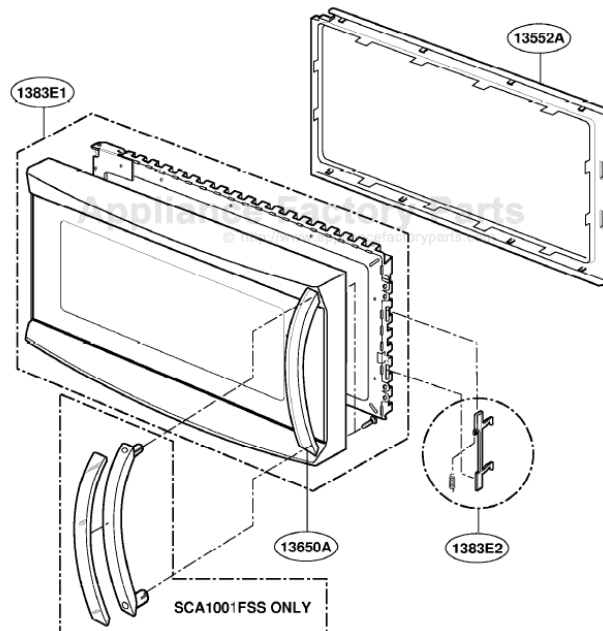

This Owner's Manual is provided and hosted by [Appliance Factory Parts](#).

GE SCA1000DBB03 Owner's Manual

[Shop genuine replacement parts for GE
SCA1000DBB03](#)

DOOR PARTS

Model: SCA1000
SCA1001

[Find Your GE Microwave Parts - Select From 3055 Models](#)

----- Manual continues below -----

DOOR PARTS

Model: SCA1000
SCA1001

CONTROLLER PARTS

Model: SCA1000
SCA1001

OVEN CAVITY PARTS

Model: SCA1000
SCA1001

LATCH BOARD PARTS