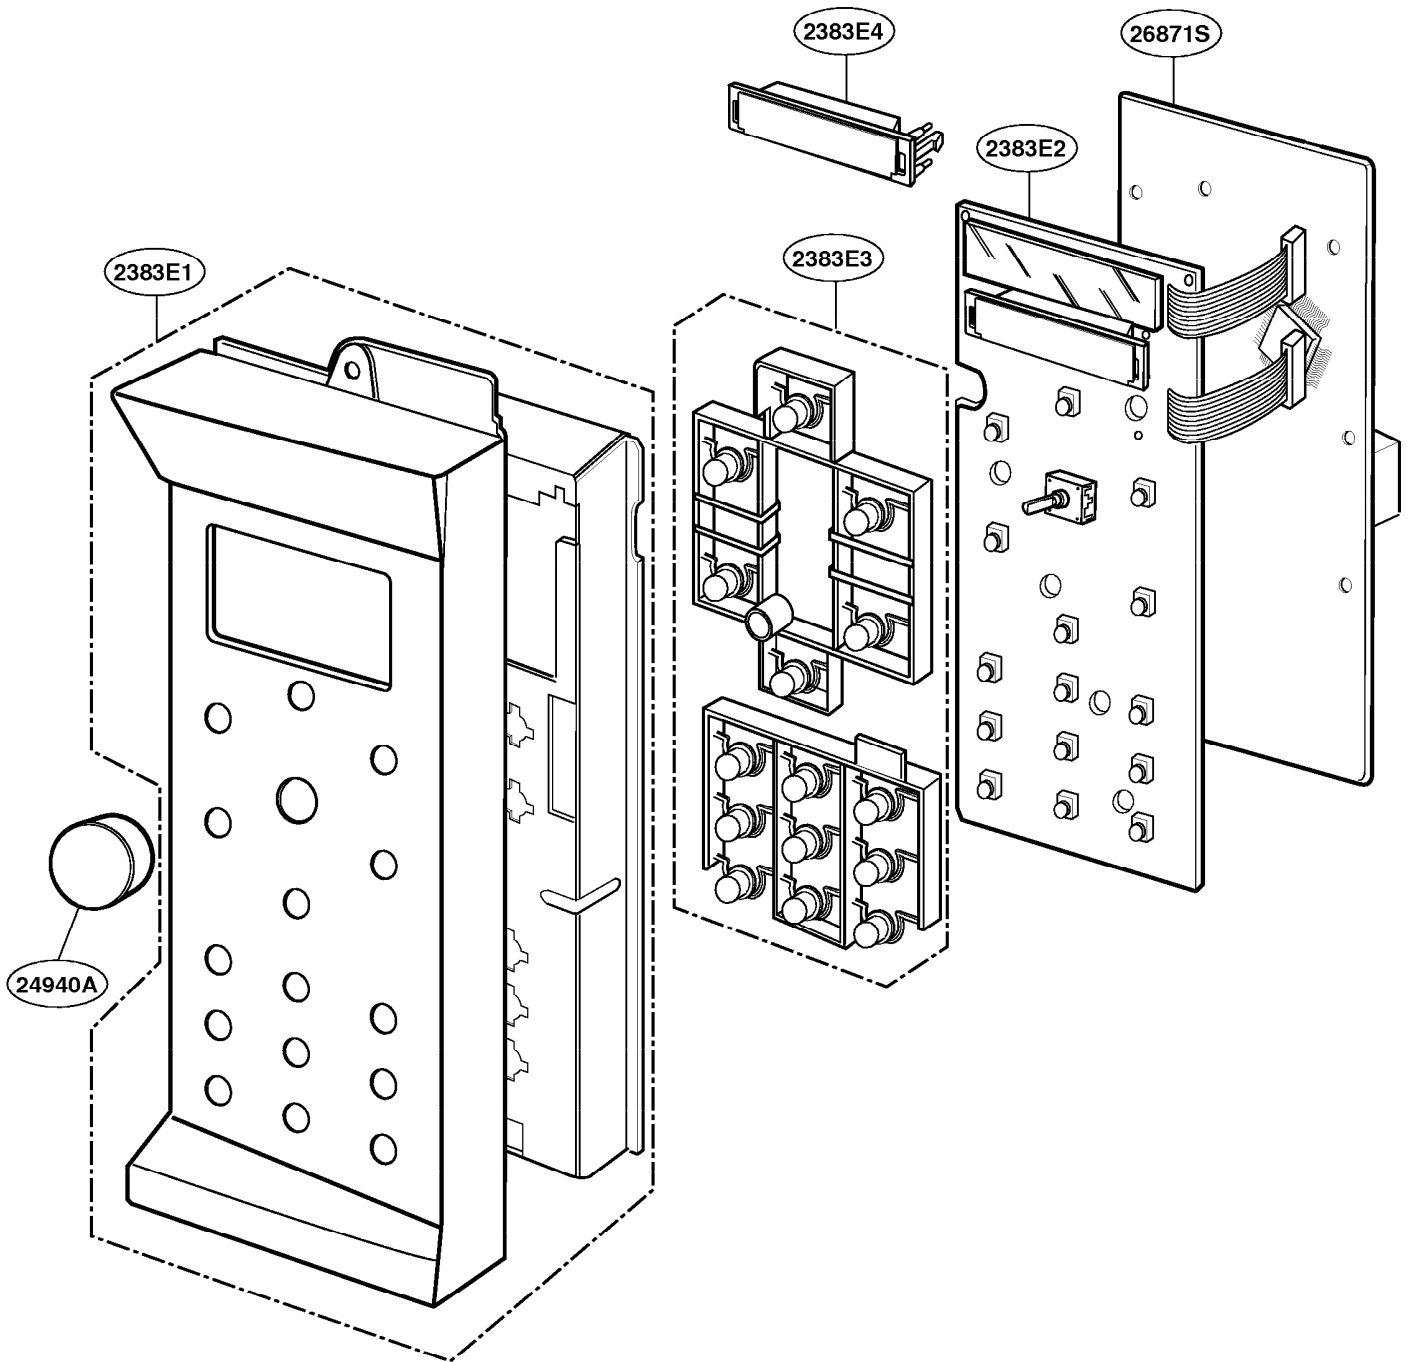

----- Manual continues below -----

DOOR PARTS

Model: SCA1000
SCA1001

CONTROLLER PARTS

Model: SCA1000
SCA1001

OVEN CAVITY PARTS

Model: SCA1000
SCA1001

LATCH BOARD PARTS

Model: SCA1000
SCA1001

INTERIOR PARTS (I)

Model: SCA1000
SCA1001

INTERIOR PARTS (II)

Model: SCA1000
SCA1001