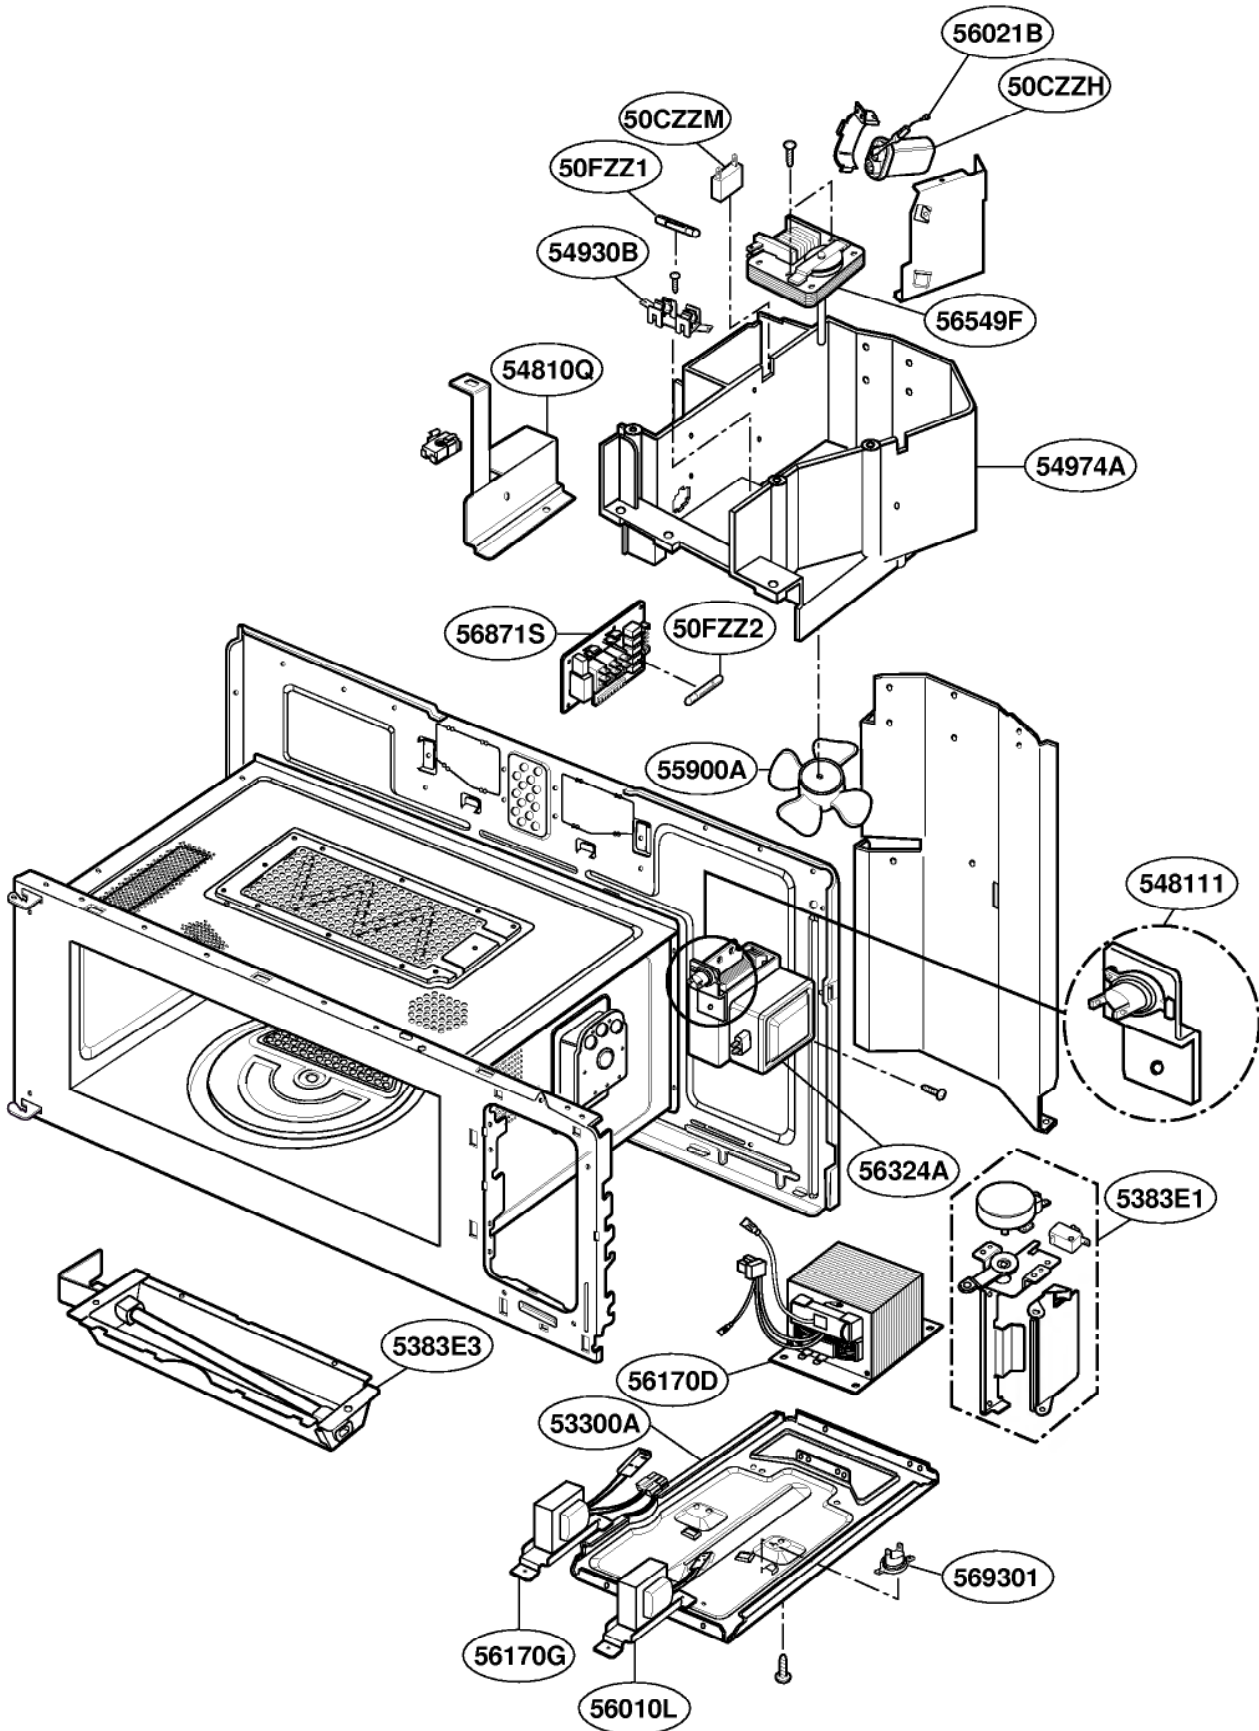

----- Manual continues below -----

DOOR PARTS

Model: SCA1000
SCA1001

CONTROLLER PARTS

Model: SCA1000
SCA1001

OVEN CAVITY PARTS

Model: SCA1000
SCA1001

LATCH BOARD PARTS

Model: SCA1000
SCA1001

INTERIOR PARTS (I)

Model: SCA1000
SCA1001

INTERIOR PARTS (II)

Model: SCA1000
SCA1001