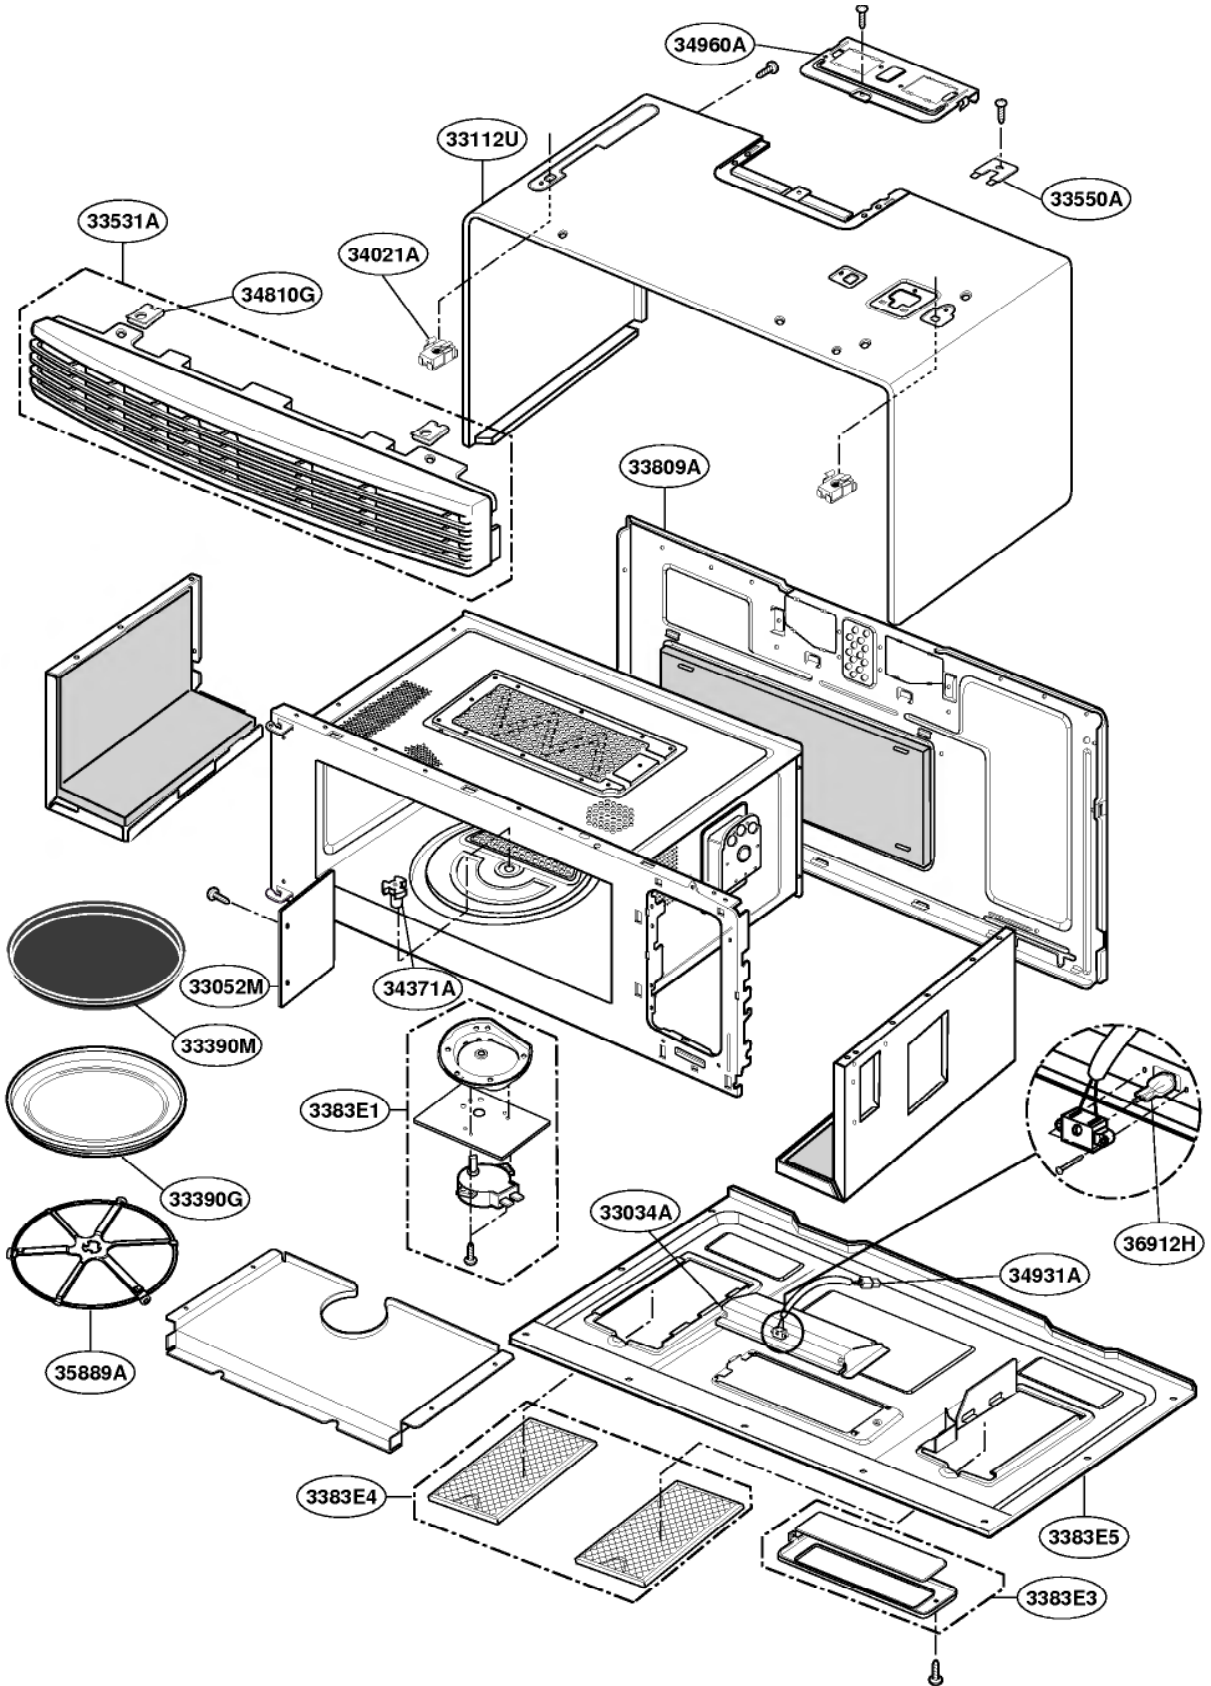

----- Manual continues below -----

DOOR PARTS

Model: SCA1000
SCA1001

CONTROLLER PARTS

Model: SCA1000
SCA1001

OVEN CAVITY PARTS

Model: SCA1000
SCA1001

LATCH BOARD PARTS

Model: SCA1000
SCA1001

INTERIOR PARTS (I)

Model: SCA1000
SCA1001

INTERIOR PARTS (II)

Model: SCA1000
SCA1001