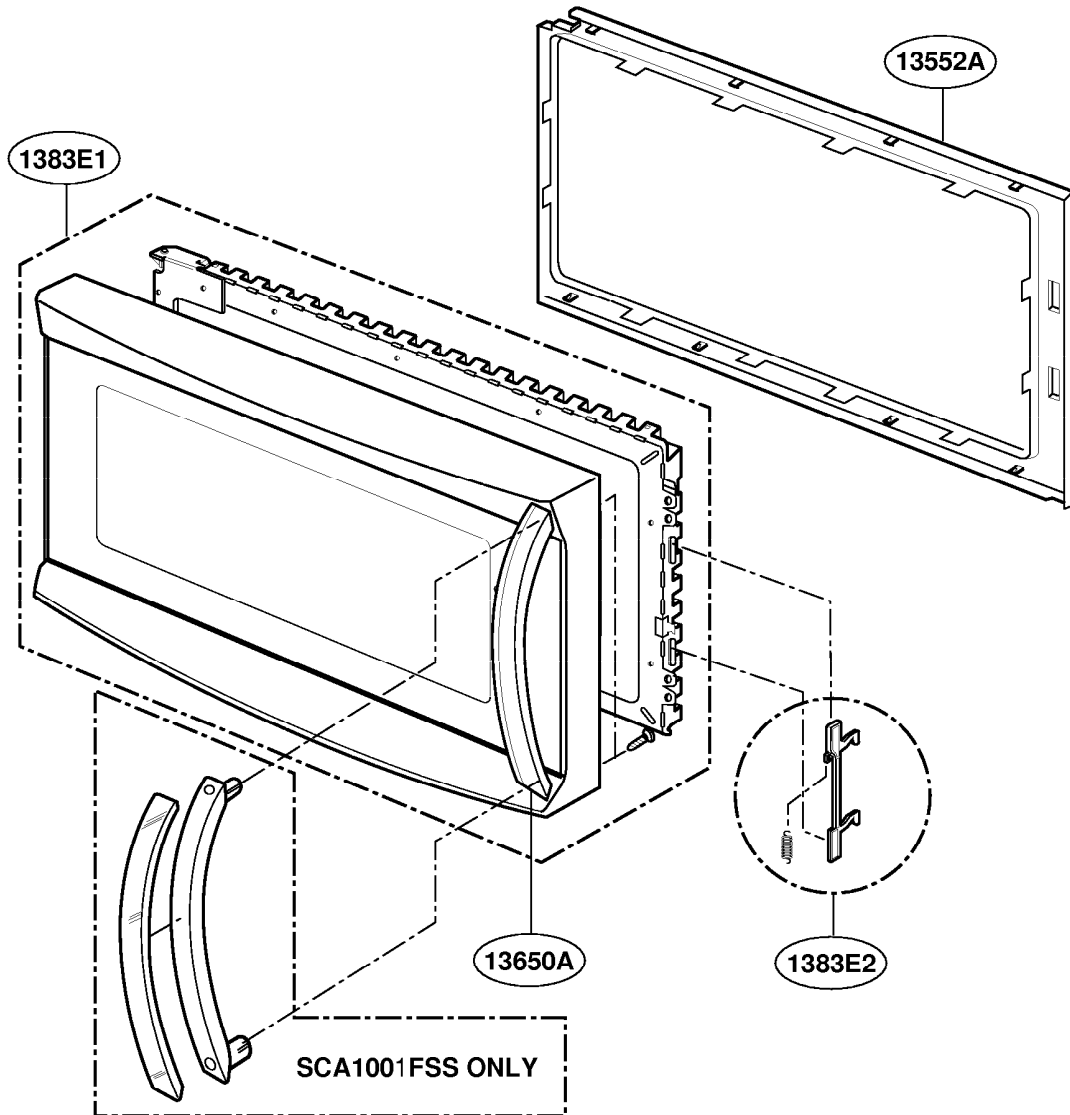

This Owner's Manual is provided and hosted by [Appliance Factory Parts](#).

GE SCA1000DCC03 Owner's Manual

[Shop genuine replacement parts for GE
SCA1000DCC03](#)

[Find Your GE Microwave Parts - Select From 3055 Models](#)

----- Manual continues below -----

DOOR PARTS

Model: SCA1000
SCA1001

CONTROLLER PARTS

Model: SCA1000
SCA1001

OVEN CAVITY PARTS

Model: SCA1000
SCA1001

LATCH BOARD PARTS

Model: SCA1000
SCA1001

INTERIOR PARTS (I)

Model: SCA1000
SCA1001

INTERIOR PARTS (II)

Model: SCA1000
SCA1001