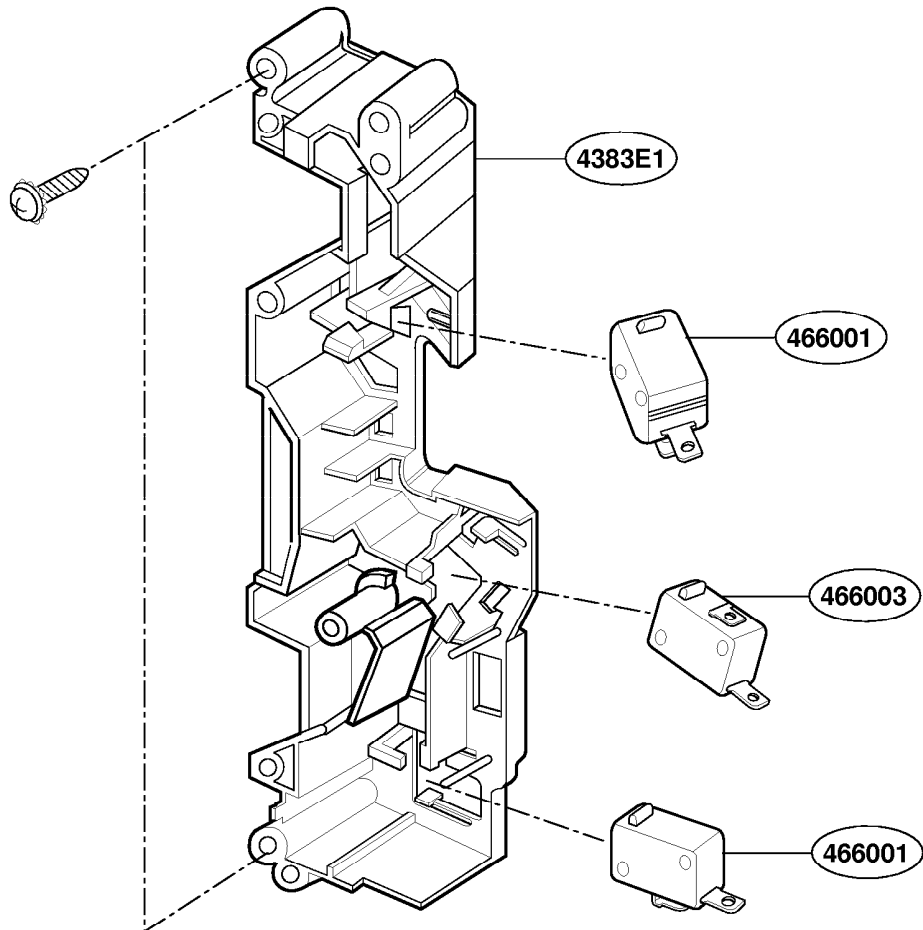

----- Manual continues below -----

DOOR PARTS

Model: SCA1000
SCA1001

CONTROLLER PARTS

Model: SCA1000
SCA1001

OVEN CAVITY PARTS

Model: SCA1000
SCA1001

LATCH BOARD PARTS

Model: SCA1000
SCA1001

INTERIOR PARTS (I)

Model: SCA1000
SCA1001

INTERIOR PARTS (II)

Model: SCA1000
SCA1001