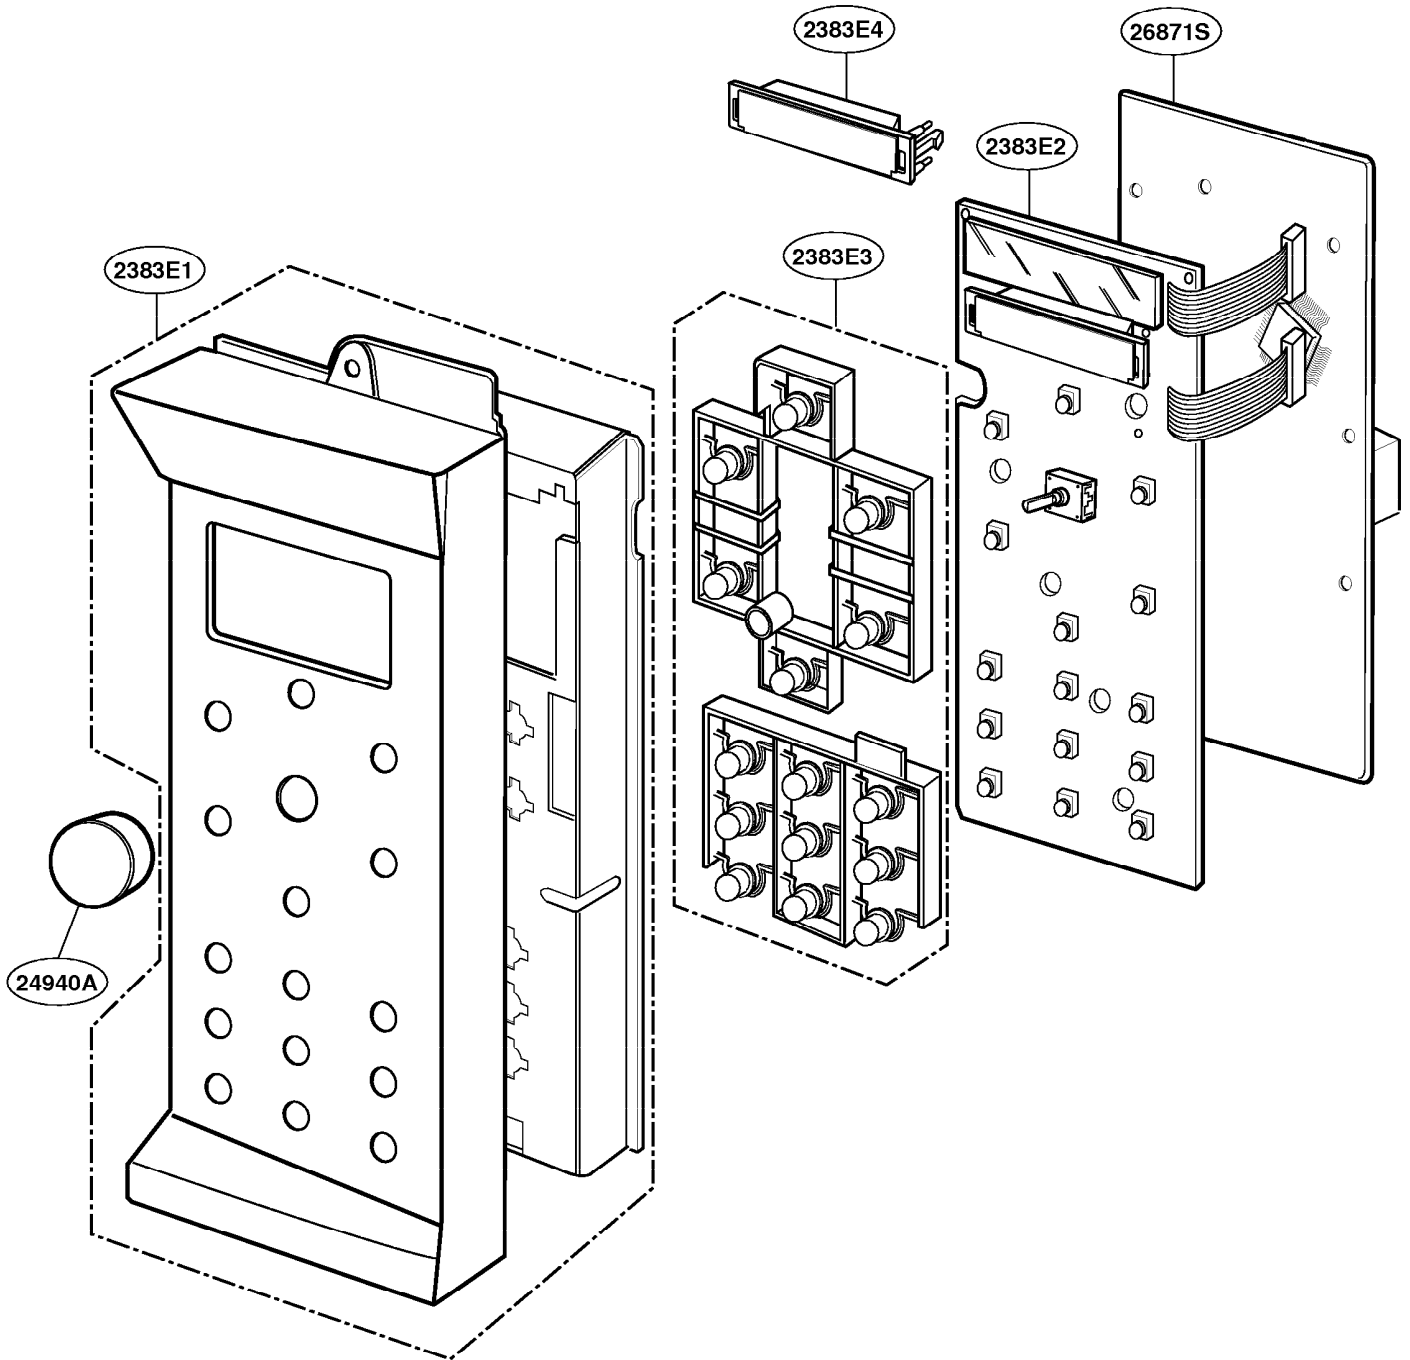

# GE SCA1000DWW03 Owner's Manual

[Shop genuine replacement parts for GE  
SCA1000DWW03](#)

DOOR PARTS

Model: SCA1000  
SCA1001

[Find Your GE Microwave Parts - Select From 3055 Models](#)

----- Manual continues below -----

# DOOR PARTS

Model: SCA1000  
SCA1001

# CONTROLLER PARTS

Model: SCA1000  
SCA1001