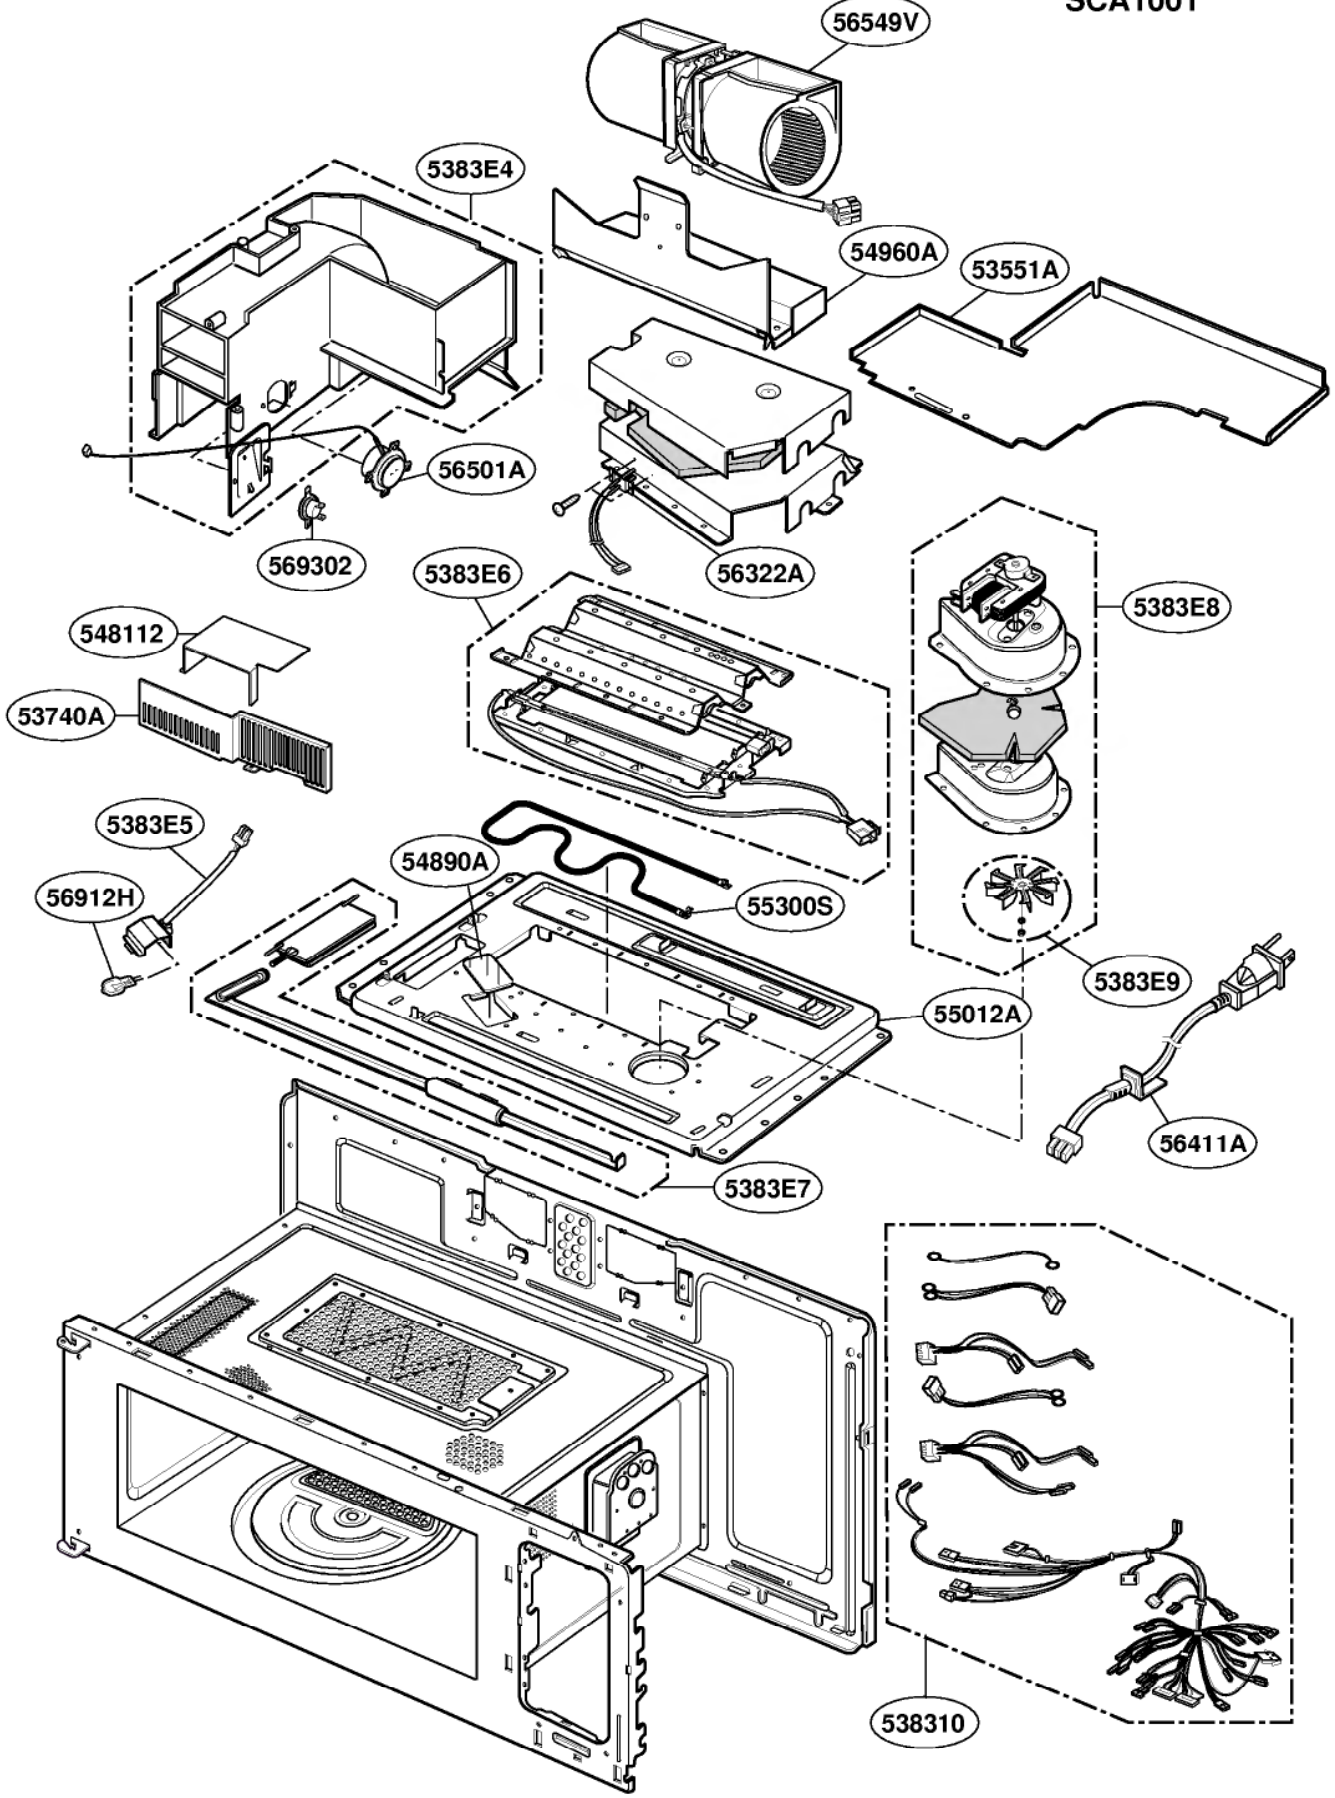

INTERIOR PARTS (II)

Model: SCA1000
SCA1001