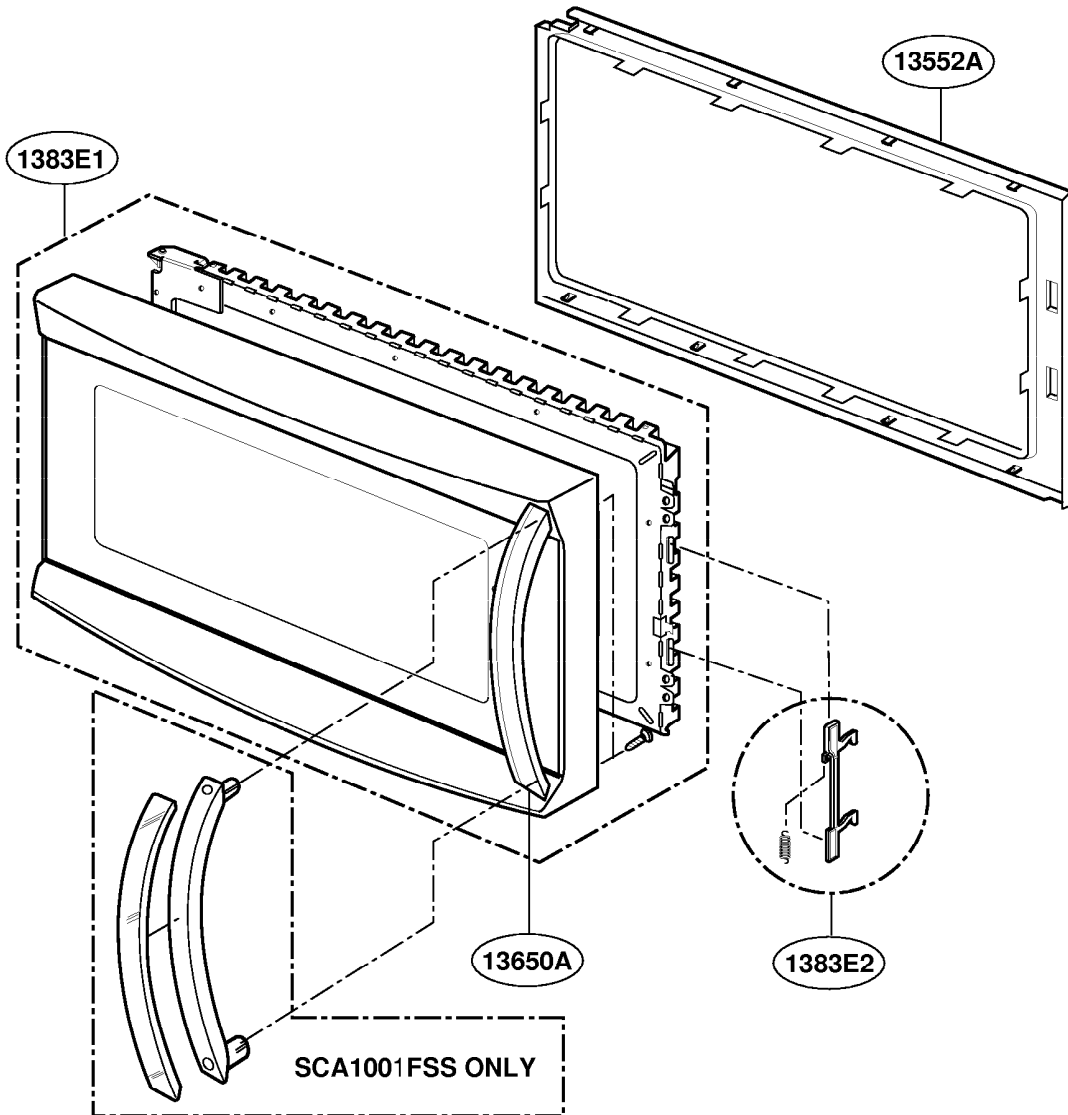

# GE SCA1000DWW03 Owner's Manual

[Shop genuine replacement parts for GE  
SCA1000DWW03](#)

DOOR PARTS

Model: SCA1000  
SCA1001

[Find Your GE Microwave Parts - Select From 3055 Models](#)

----- Manual continues below -----

# DOOR PARTS

Model: SCA1000  
SCA1001