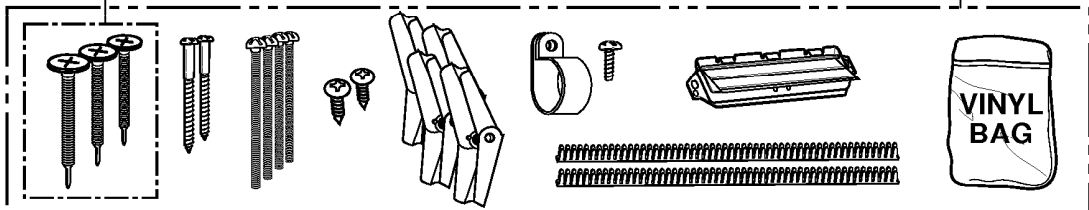

# INSTALLATION PARTS

Model: SCA1000  
SCA1001

63301A

6383E2

6383E1

VINYL BAG