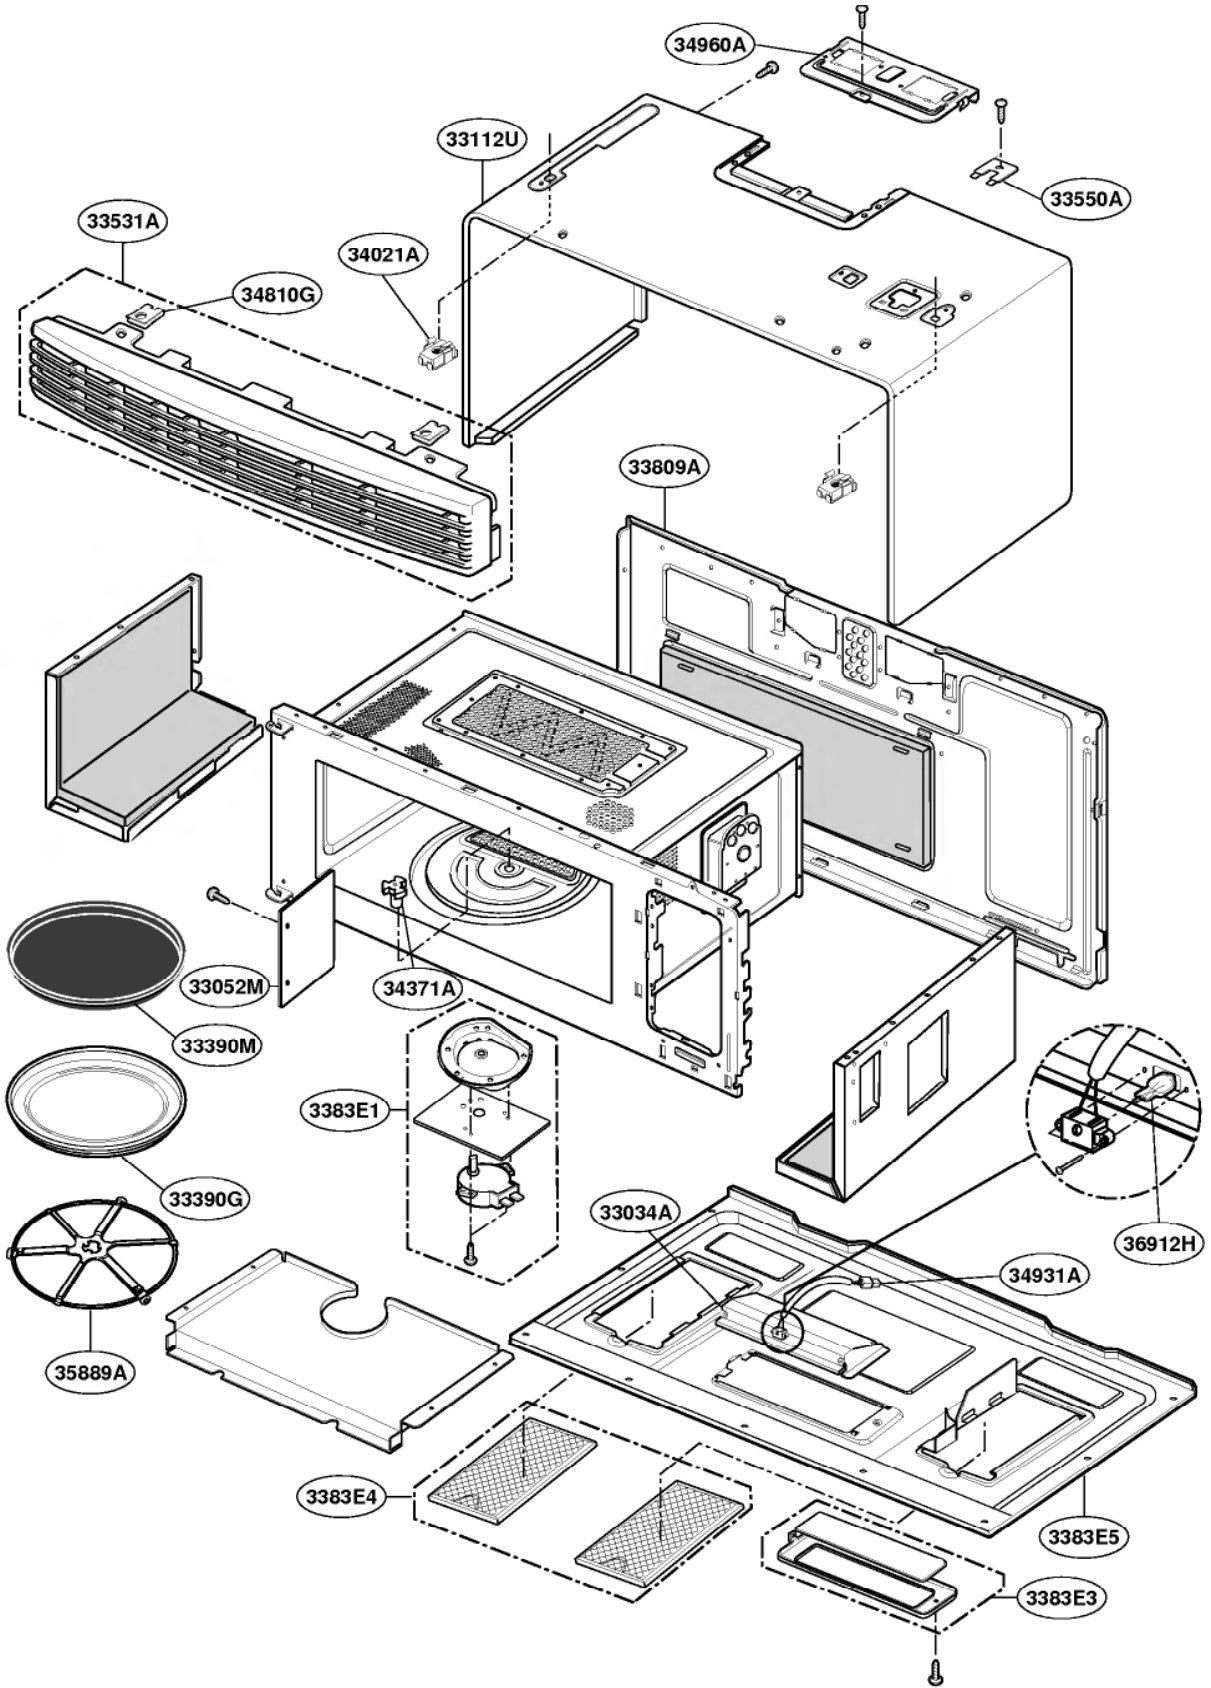

OVEN CAVITY PARTS

Model: SCA1000
SCA1001