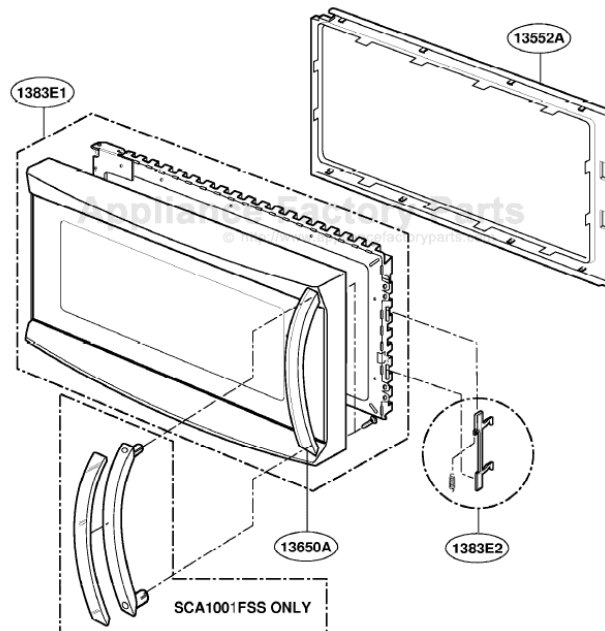

# GE SCA1000DWW03 Owner's Manual

[Shop genuine replacement parts for GE  
SCA1000DWW03](#)

DOOR PARTS

Model: SCA1000  
SCA1001

[Find Your GE Microwave Parts - Select From 3055 Models](#)

----- Manual continues below -----