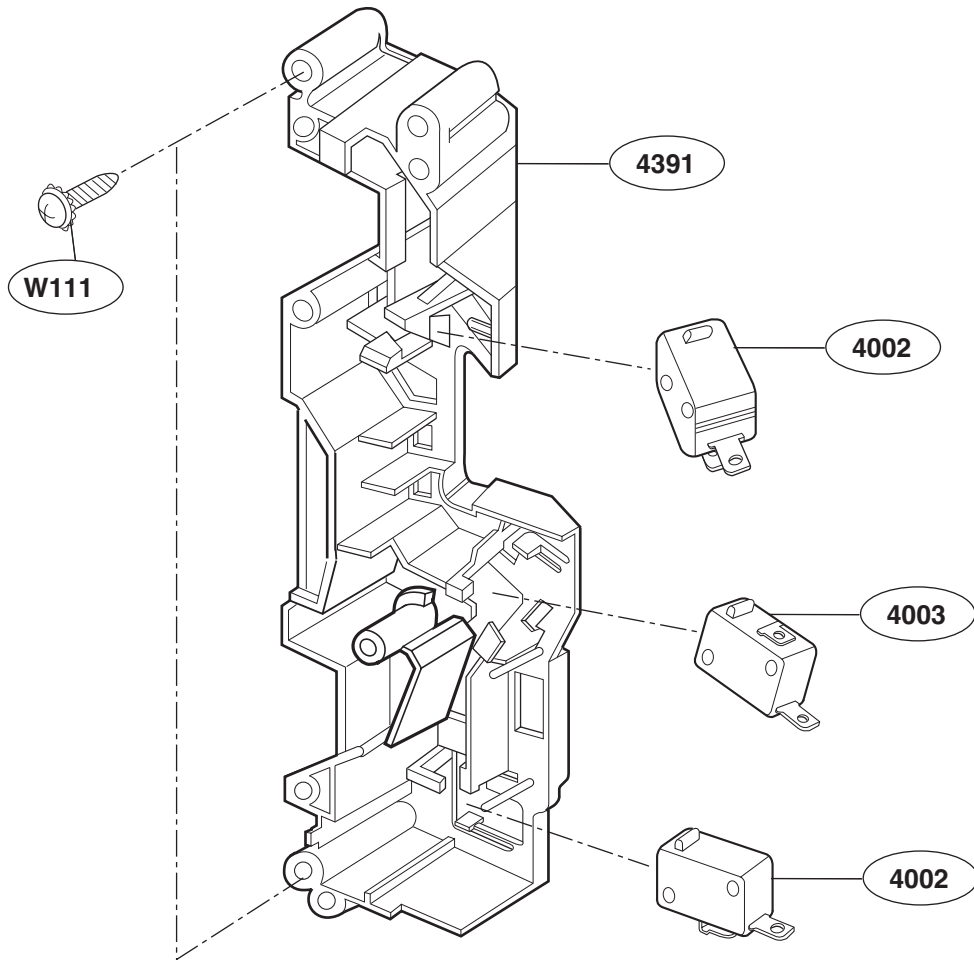

----- Manual continues below -----

Model: SCA1000HBB
SCA1000HWW
SCA1000HCC
SCA1001HSS
SCA1001KSS

DOOR PARTS

Model: SCA1000HBB
SCA1000HWW
SCA1000HCC
SCA1001HSS
SCA1001KSS

CONTROLLER PARTS

Model: SCA1000HBB
SCA1000HWW
SCA1000HCC
SCA1001HSS
SCA1001KSS

OVEN CAVITY PARTS

Model: SCA1000HBB
SCA1000HWW
SCA1000HCC
SCA1001HSS
SCA1001KSS

LATCH BOARD PARTS

Model: SCA1000HBB 03
SCA1000HCC 03
SCA1000HWW 03
SCA1001HSS 03
SCA1001KSS 01

INTERIOR PARTS (I-II)

Check the rating label of Model and order SVC parts according to the Model No.

Model: SCA1000HBB 02
SCA1000HCC 02
SCA1000HWW 02
SCA1001HSS 02
SCA1000HBB 03
SCA1000HCC 03
SCA1000HWW 03
SCA1001HSS 03
SCA1001KSS 01

INTERIOR PARTS (II - II)

Check the rating label of Model and order SVC parts according to the Model No.