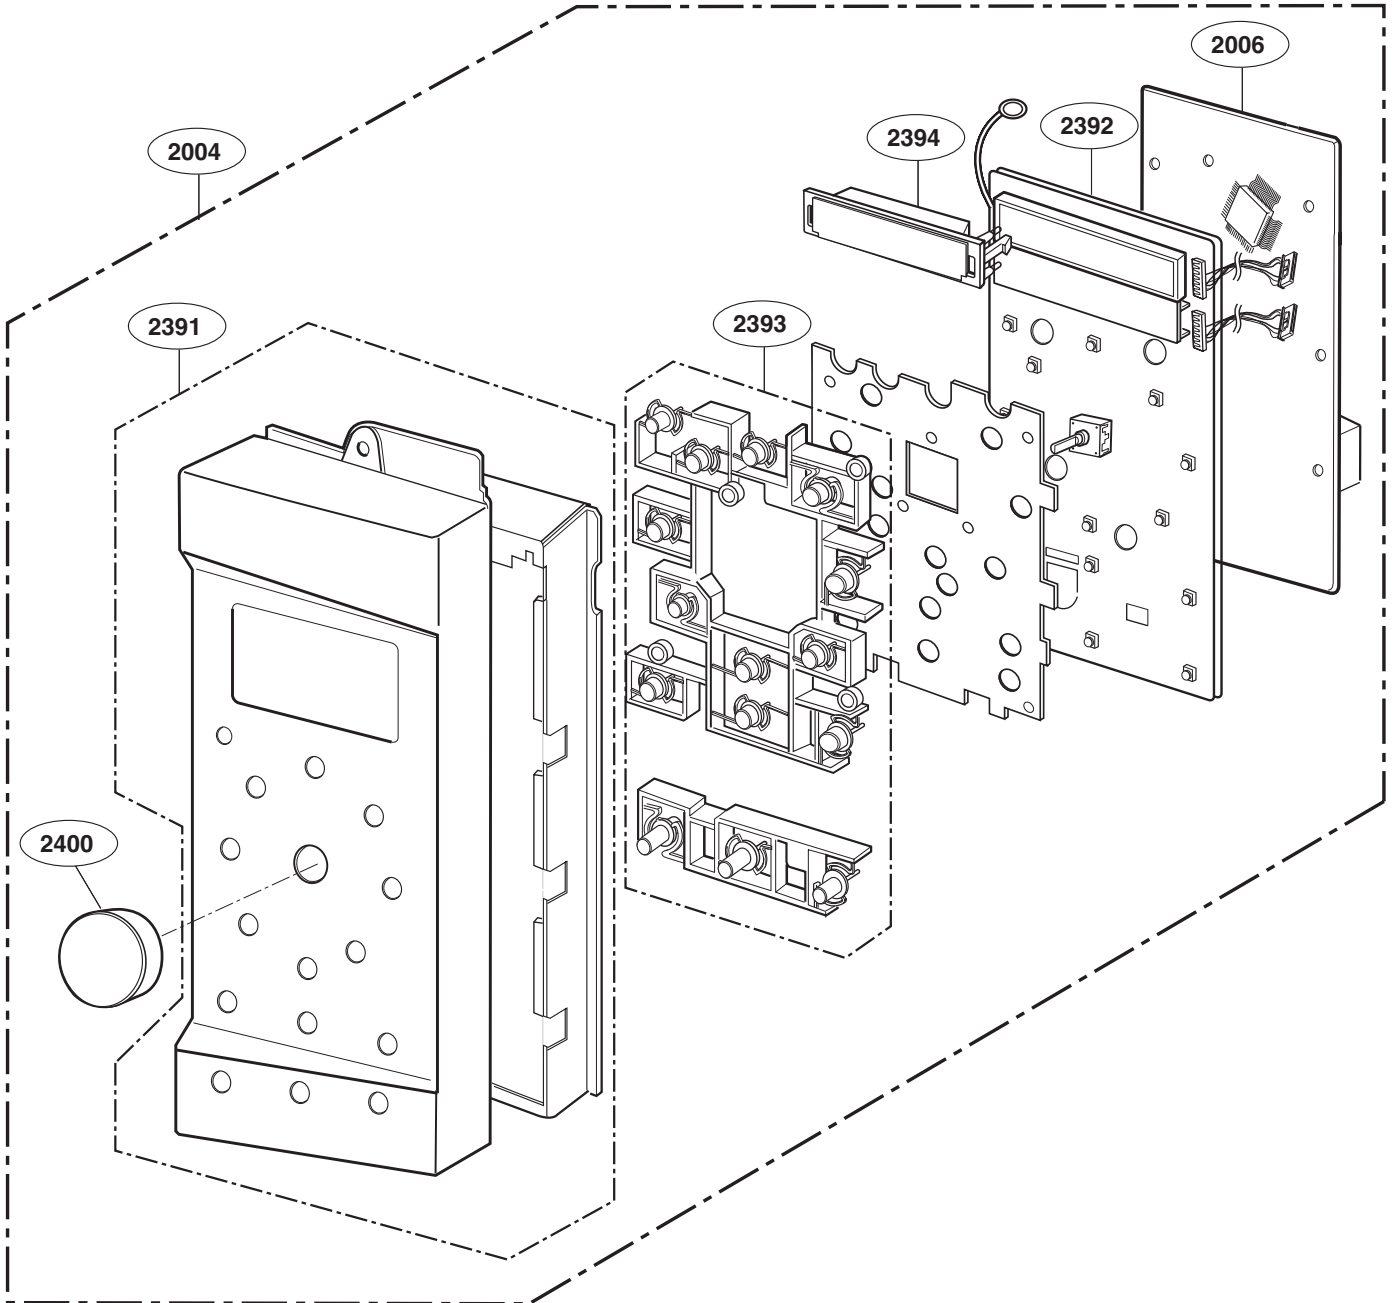

----- Manual continues below -----

Model: SCA1000HBB
SCA1000HWW
SCA1000HCC
SCA1001HSS
SCA1001KSS

DOOR PARTS

Model: SCA1000HBB
SCA1000HWW
SCA1000HCC
SCA1001HSS
SCA1001KSS

CONTROLLER PARTS

Model: SCA1000HBB
SCA1000HWW
SCA1000HCC
SCA1001HSS
SCA1001KSS

OVEN CAVITY PARTS

Model: SCA1000HBB
SCA1000HWW
SCA1000HCC
SCA1001HSS
SCA1001KSS

LATCH BOARD PARTS

Model: SCA1000HBB 03
SCA1000HCC 03
SCA1000HWW 03
SCA1001HSS 03
SCA1001KSS 01

INTERIOR PARTS (I-II)

Check the rating label of Model and order SVC parts according to the Model No.

Model: SCA1000HBB 02
SCA1000HCC 02
SCA1000HWW 02
SCA1001HSS 02
SCA1000HBB 03
SCA1000HCC 03
SCA1000HWW 03
SCA1001HSS 03
SCA1001KSS 01

INTERIOR PARTS (II - II)

Check the rating label of Model and order SVC parts according to the Model No.