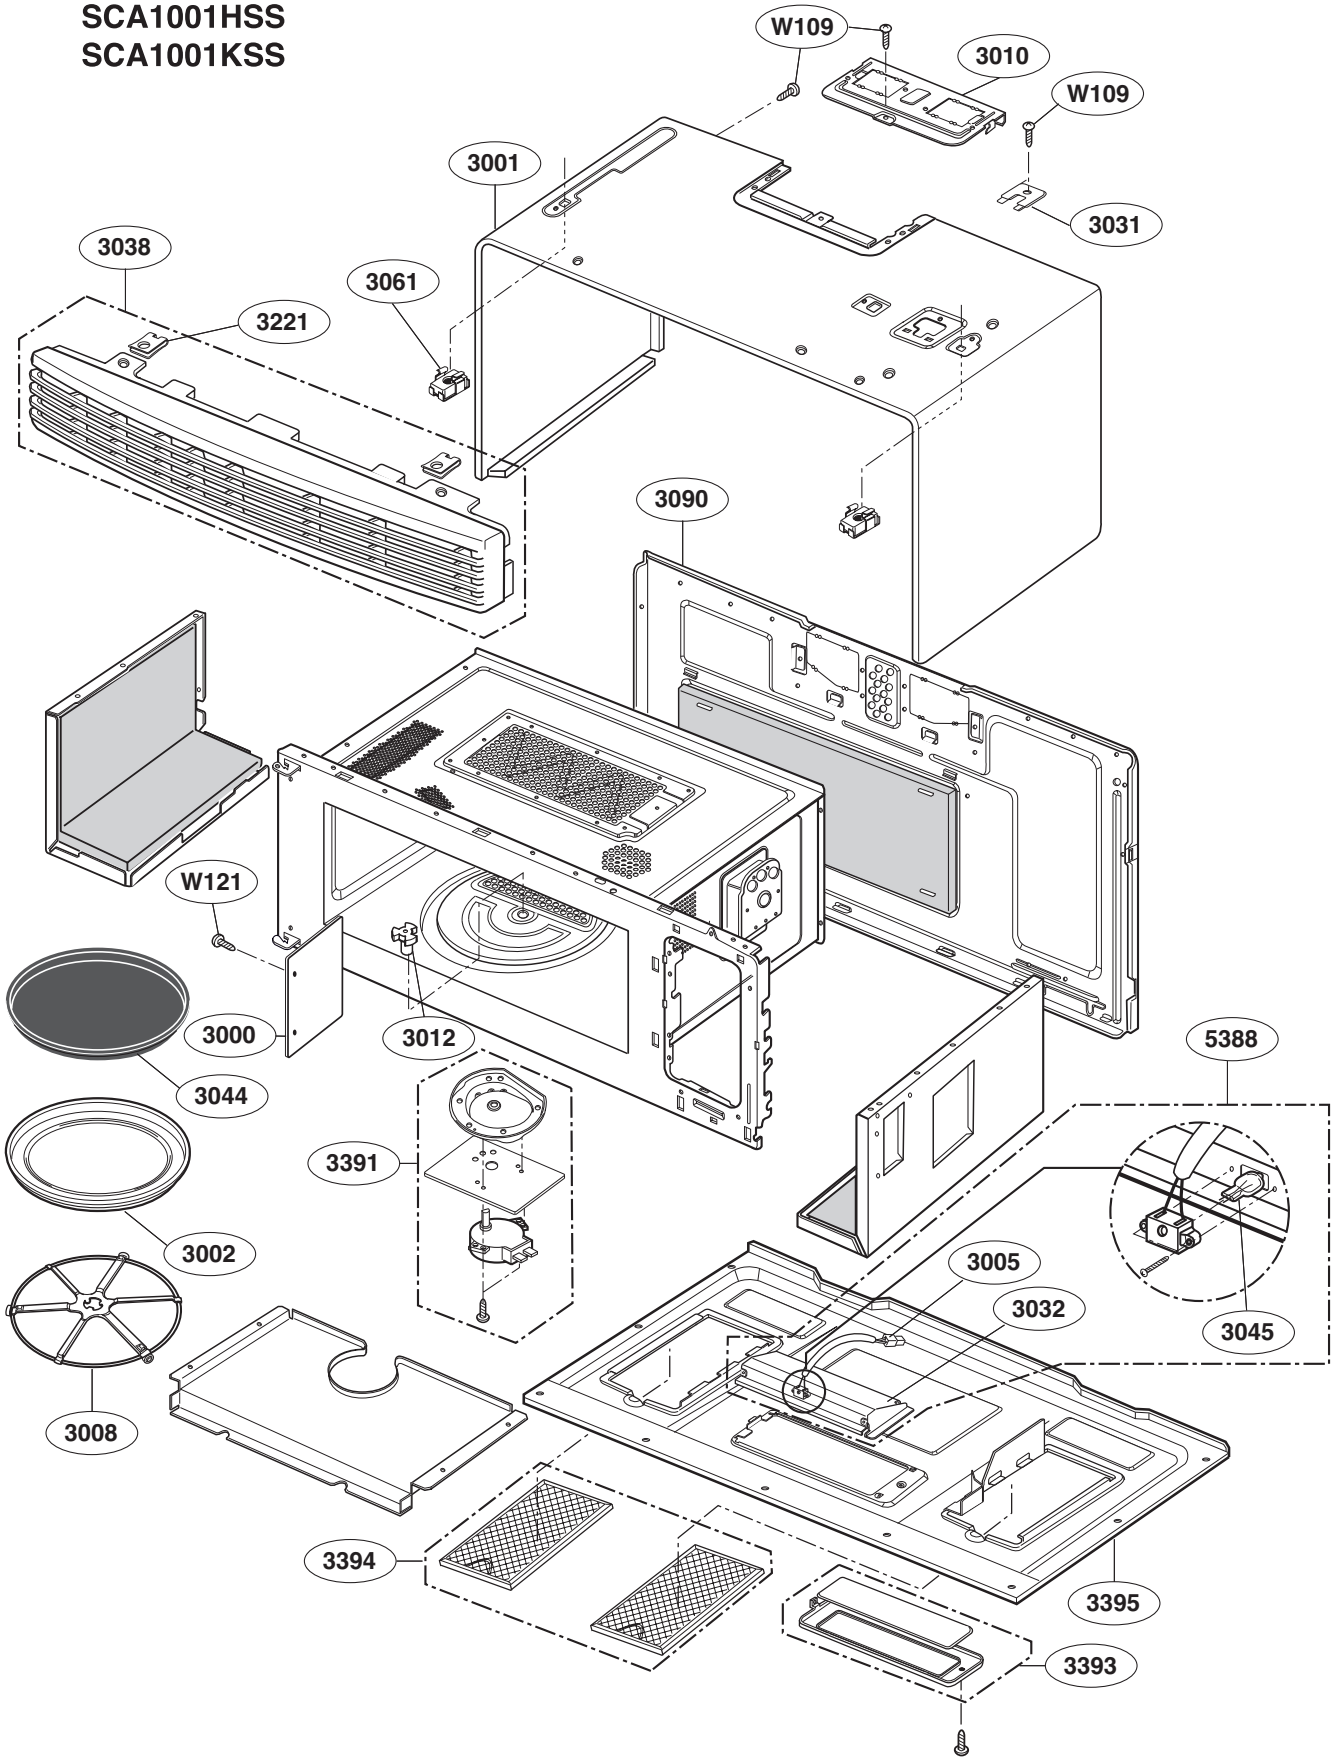

----- Manual continues below -----

Model: SCA1000HBB
SCA1000HWW
SCA1000HCC
SCA1001HSS
SCA1001KSS

DOOR PARTS

Model: SCA1000HBB
SCA1000HWW
SCA1000HCC
SCA1001HSS
SCA1001KSS

CONTROLLER PARTS

Model: SCA1000HBB
SCA1000HWW
SCA1000HCC
SCA1001HSS
SCA1001KSS

OVEN CAVITY PARTS

Model: SCA1000HBB
SCA1000HWW
SCA1000HCC
SCA1001HSS
SCA1001KSS

LATCH BOARD PARTS

Model: SCA1000HBB 03
SCA1000HCC 03
SCA1000HWW 03
SCA1001HSS 03
SCA1001KSS 01

INTERIOR PARTS (I-II)

Check the rating label of Model and order SVC parts according to the Model No.

Model: SCA1000HBB 02
SCA1000HCC 02
SCA1000HWW 02
SCA1001HSS 02
SCA1000HBB 03
SCA1000HCC 03
SCA1000HWW 03
SCA1001HSS 03
SCA1001KSS 01

INTERIOR PARTS (II - II)

Check the rating label of Model and order SVC parts according to the Model No.