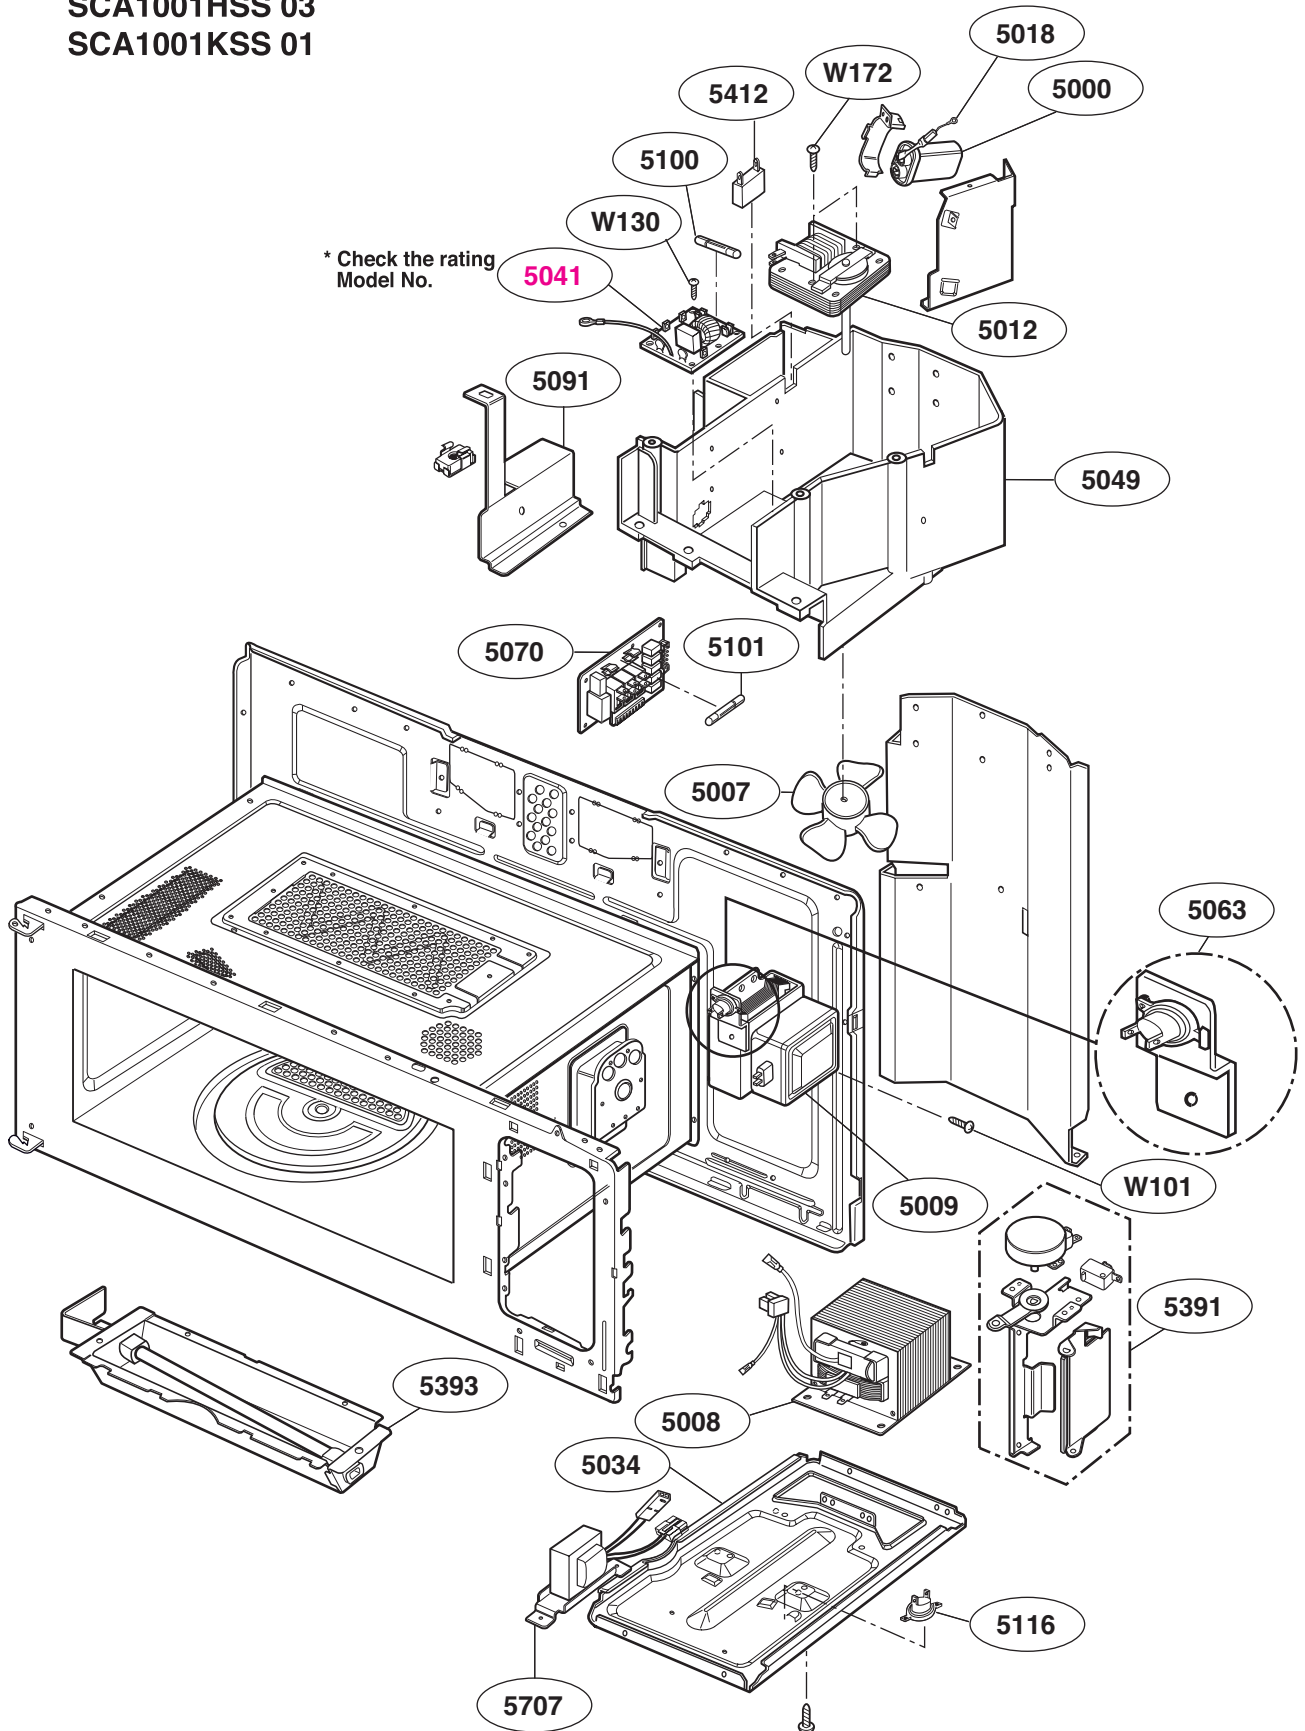

----- Manual continues below -----

Model: SCA1000HBB
SCA1000HWW
SCA1000HCC
SCA1001HSS
SCA1001KSS

DOOR PARTS

Model: SCA1000HBB
SCA1000HWW
SCA1000HCC
SCA1001HSS
SCA1001KSS

CONTROLLER PARTS

Model: SCA1000HBB
SCA1000HWW
SCA1000HCC
SCA1001HSS
SCA1001KSS

OVEN CAVITY PARTS

Model: SCA1000HBB
SCA1000HWW
SCA1000HCC
SCA1001HSS
SCA1001KSS

LATCH BOARD PARTS

Model: SCA1000HBB 03
SCA1000HCC 03
SCA1000HWW 03
SCA1001HSS 03
SCA1001KSS 01

INTERIOR PARTS (I-II)

Check the rating label of Model and order SVC parts according to the Model No.

Model: SCA1000HBB 02
SCA1000HCC 02
SCA1000HWW 02
SCA1001HSS 02
SCA1000HBB 03
SCA1000HCC 03
SCA1000HWW 03
SCA1001HSS 03
SCA1001KSS 01

INTERIOR PARTS (II - II)

Check the rating label of Model and order SVC parts according to the Model No.