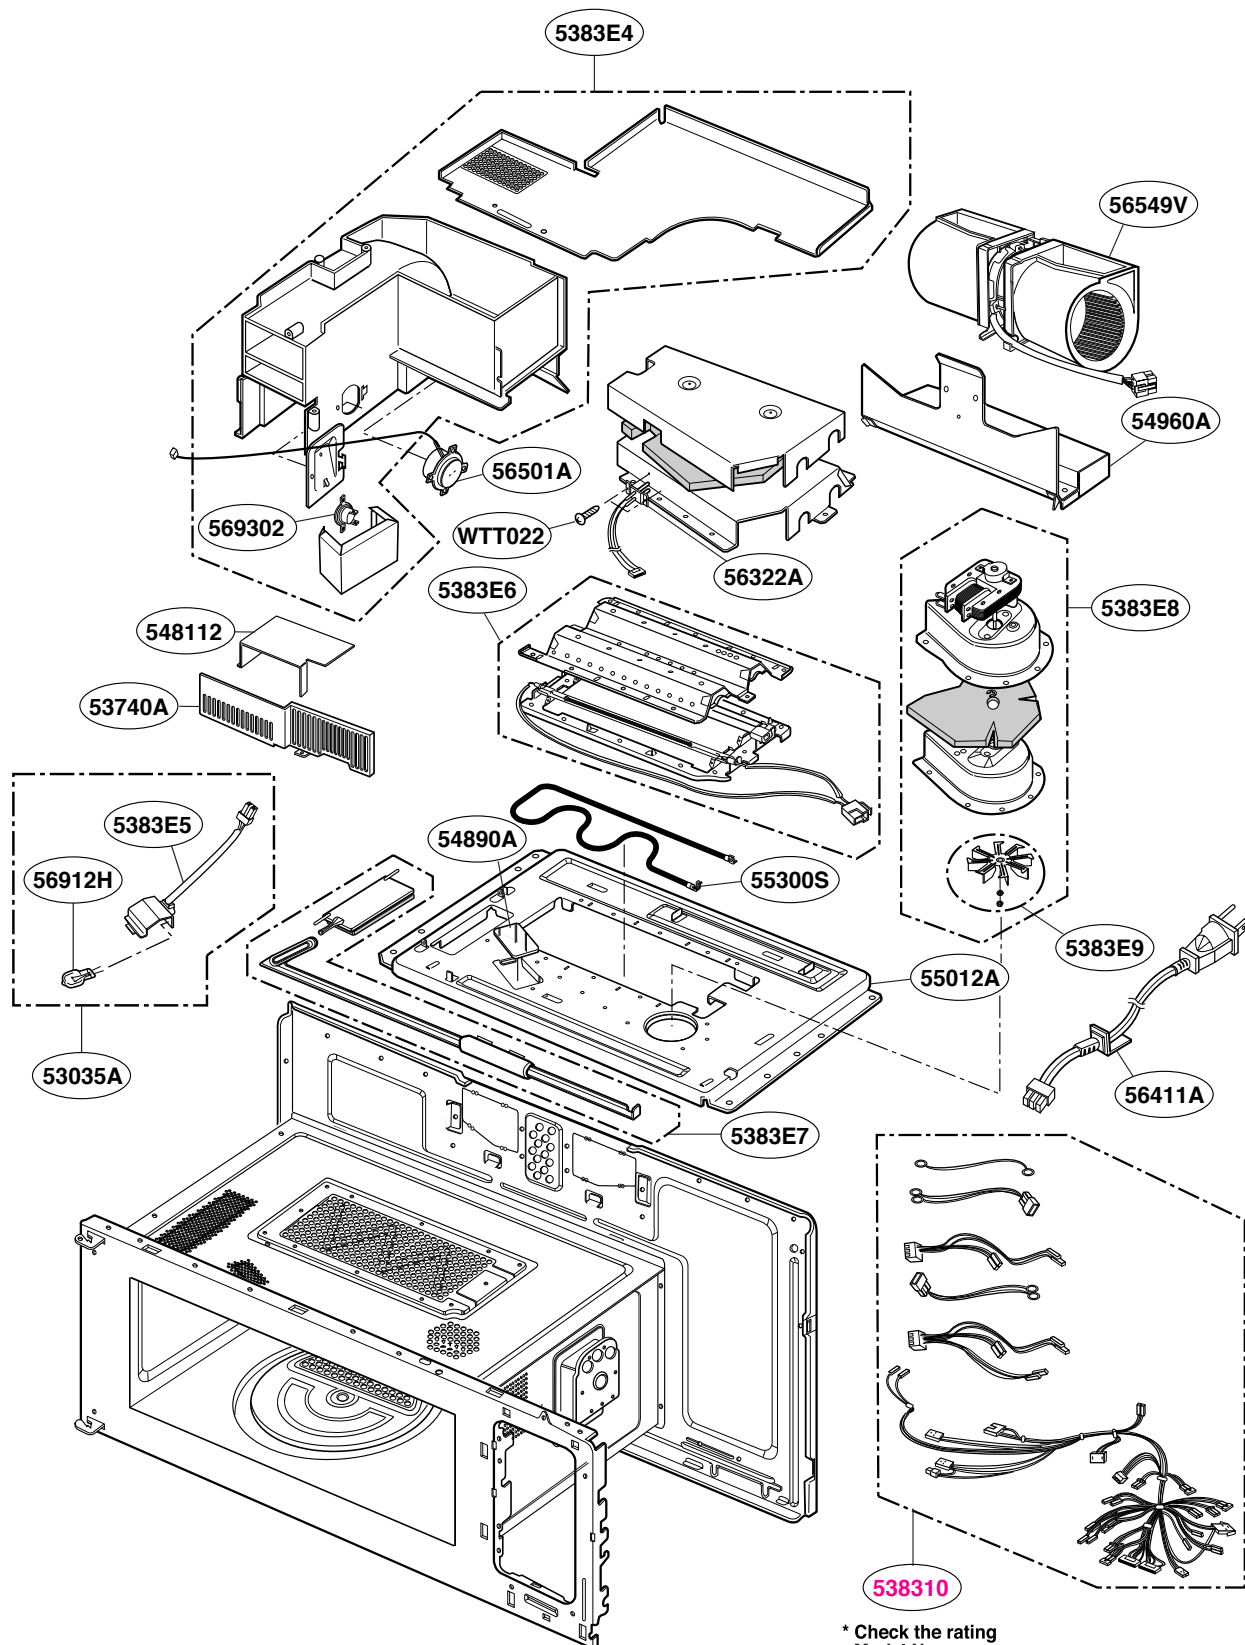

Model: SCA1000HBB 01
SCA1000HCC 01
SCA1000HWW 01
SCA1001HSS 01

INTERIOR PARTS (II - I)

Check the rating label of Model and order SVC parts according to the Model No.

* Check the rating Model No.

Model: SCA1000HBB 02
 SCA1000HCC 02
 SCA1000HWW 02
 SCA1001HSS 02
 SCA1000HBB 03
 SCA1000HCC 03
 SCA1000HWW 03
 SCA1001HSS 03
 SCA1001KSS 01

INTERIOR PARTS (II - II)

Check the rating label of Model and order SVC parts according to the Model No.

* Check the rating Model No.

Model: SCA1000HBB 04
SCA1000HCC 04
SCA1000HWW 04
SCA1001KSS 02

INTERIOR PARTS (II - III)

Check the rating label of Model and order SVC parts according to the Model No.

* Check the rating Model No.

Model: SCA1000HBB
SCA1000HWW
SCA1000HCC
SCA1001HSS
SCA1001KSS

INSTALLATION PARTS

Part Reference list