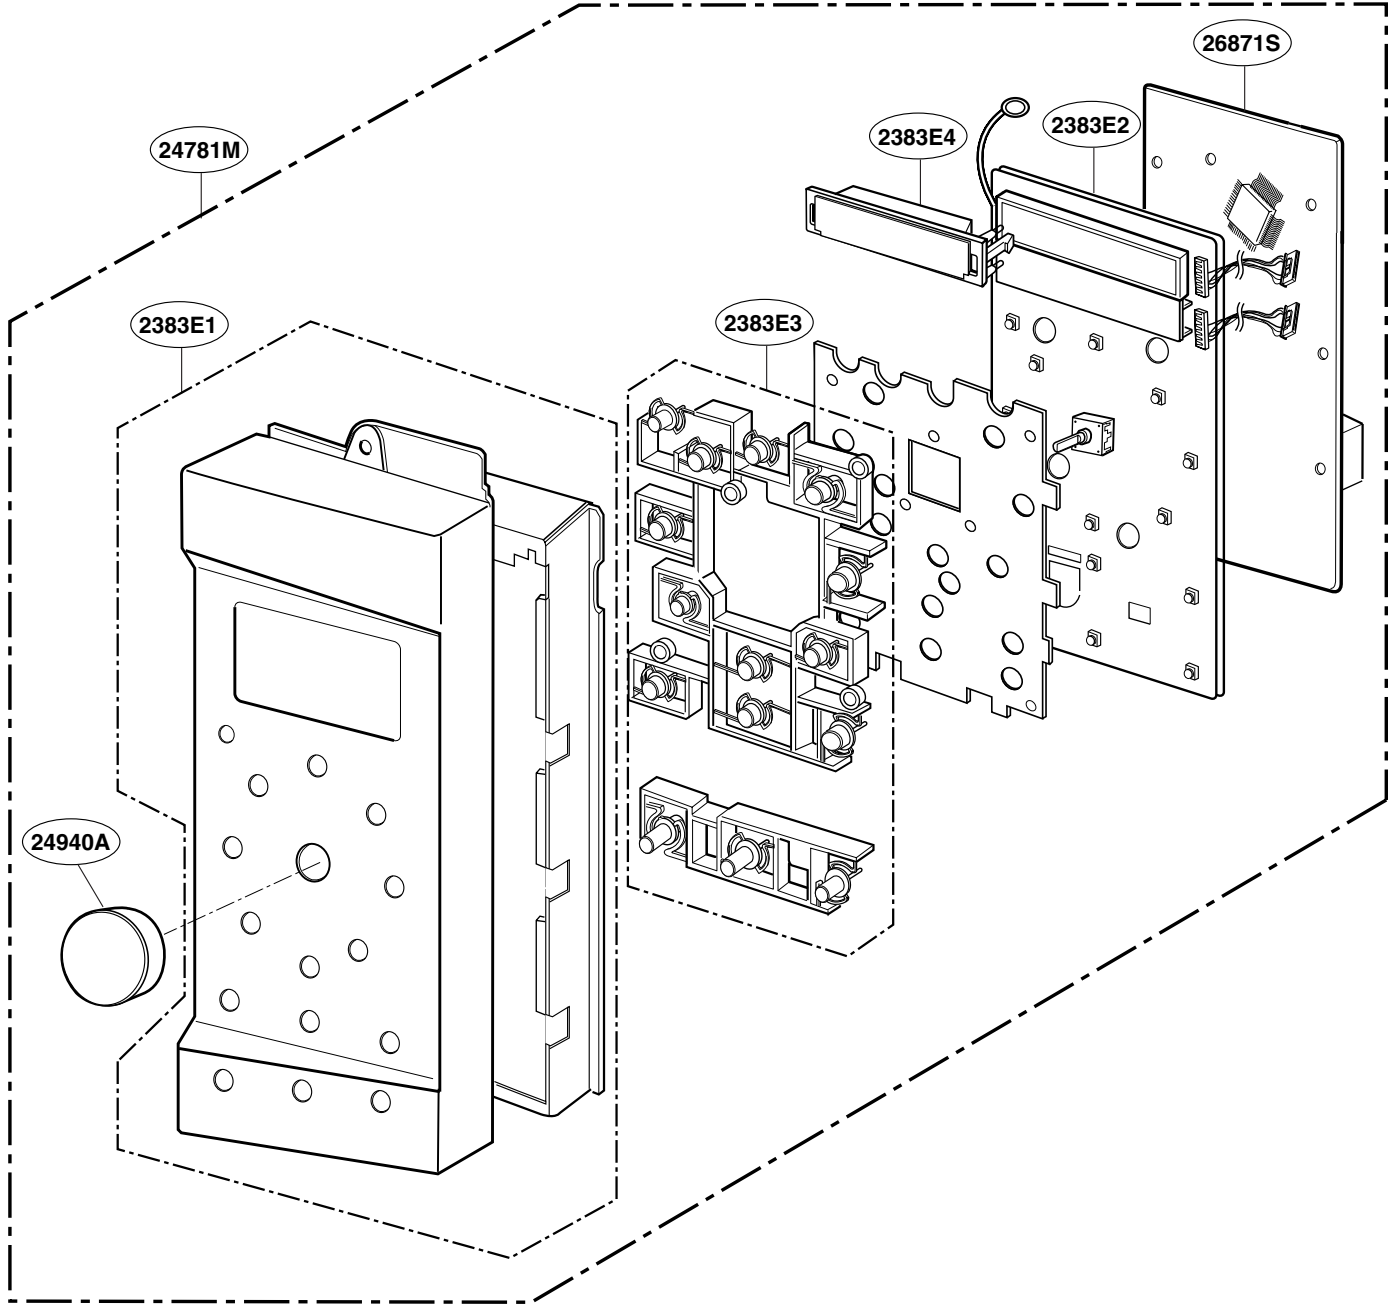

----- Manual continues below -----

Model: SCA1000HBB
SCA1000HWW
SCA1000HCC
SCA1001HSS
SCA1001KSS

DOOR PARTS

Model: SCA1000HBB
SCA1000HWW
SCA1000HCC
SCA1001HSS
SCA1001KSS

CONTROLLER PARTS

Model: SCA1000HBB
SCA1000HWW
SCA1000HCC
SCA1001HSS
SCA1001KSS

OVEN CAVITY PARTS

Model: SCA1000HBB
SCA1000HWW
SCA1000HCC
SCA1001HSS
SCA1001KSS

LATCH BOARD PARTS

Model: SCA1000HBB 01
 SCA1000HCC 01
 SCA1000HWW 01
 SCA1001HSS 01
 SCA1000HBB 02
 SCA1000HCC 02
 SCA1000HWW 02
 SCA1001HSS 02

INTERIOR PARTS (I-I)

Check the rating label of Model and order SVC parts according to the Model No.

* Check the rating Model No.

Model: SCA1000HBB 03
SCA1000HCC 03
SCA1000HWW 03
SCA1001HSS 03
SCA1001KSS 01

INTERIOR PARTS (I-II)

Check the rating label of Model and order SVC parts according to the Model No.

Model: SCA1000HBB 04
SCA1000HCC 04
SCA1000HWW 04
SCA1001KSS 02

INTERIOR PARTS (I-III)

Check the rating label of Model and order SVC parts according to the Model No.