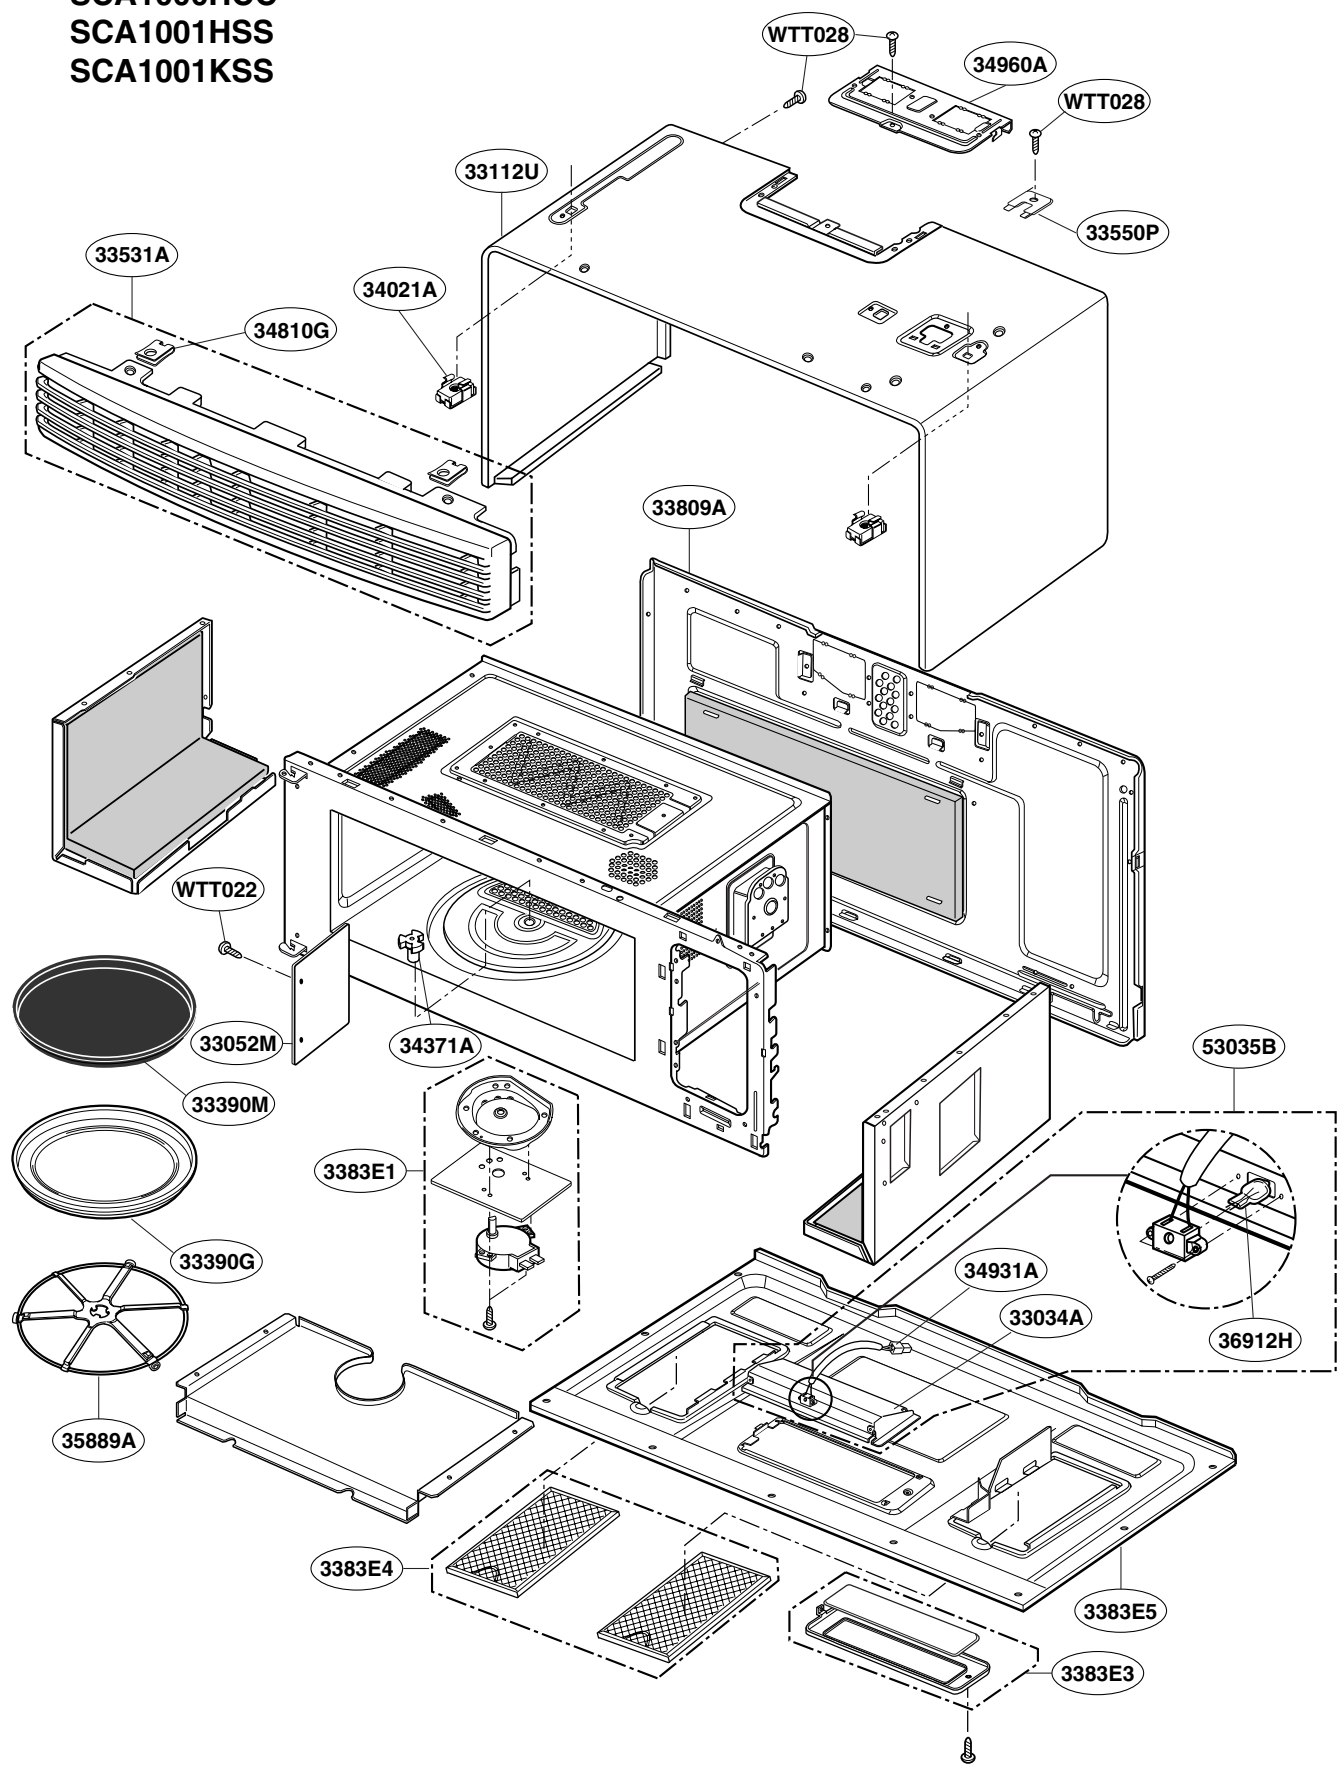

----- Manual continues below -----

Model: SCA1000HBB
SCA1000HWW
SCA1000HCC
SCA1001HSS
SCA1001KSS

DOOR PARTS

Model: SCA1000HBB
SCA1000HWW
SCA1000HCC
SCA1001HSS
SCA1001KSS

CONTROLLER PARTS

Model: SCA1000HBB
SCA1000HWW
SCA1000HCC
SCA1001HSS
SCA1001KSS

OVEN CAVITY PARTS

Model: SCA1000HBB
SCA1000HWW
SCA1000HCC
SCA1001HSS
SCA1001KSS

LATCH BOARD PARTS

Model: SCA1000HBB 01
 SCA1000HCC 01
 SCA1000HWW 01
 SCA1001HSS 01
 SCA1000HBB 02
 SCA1000HCC 02
 SCA1000HWW 02
 SCA1001HSS 02

INTERIOR PARTS (I-I)

Check the rating label of Model and order SVC parts according to the Model No.

* Check the rating Model No.

Model: SCA1000HBB 03
SCA1000HCC 03
SCA1000HWW 03
SCA1001HSS 03
SCA1001KSS 01

INTERIOR PARTS (I-II)

Check the rating label of Model and order SVC parts according to the Model No.

Model: SCA1000HBB 04
SCA1000HCC 04
SCA1000HWW 04
SCA1001KSS 02

INTERIOR PARTS (I-III)

Check the rating label of Model and order SVC parts according to the Model No.