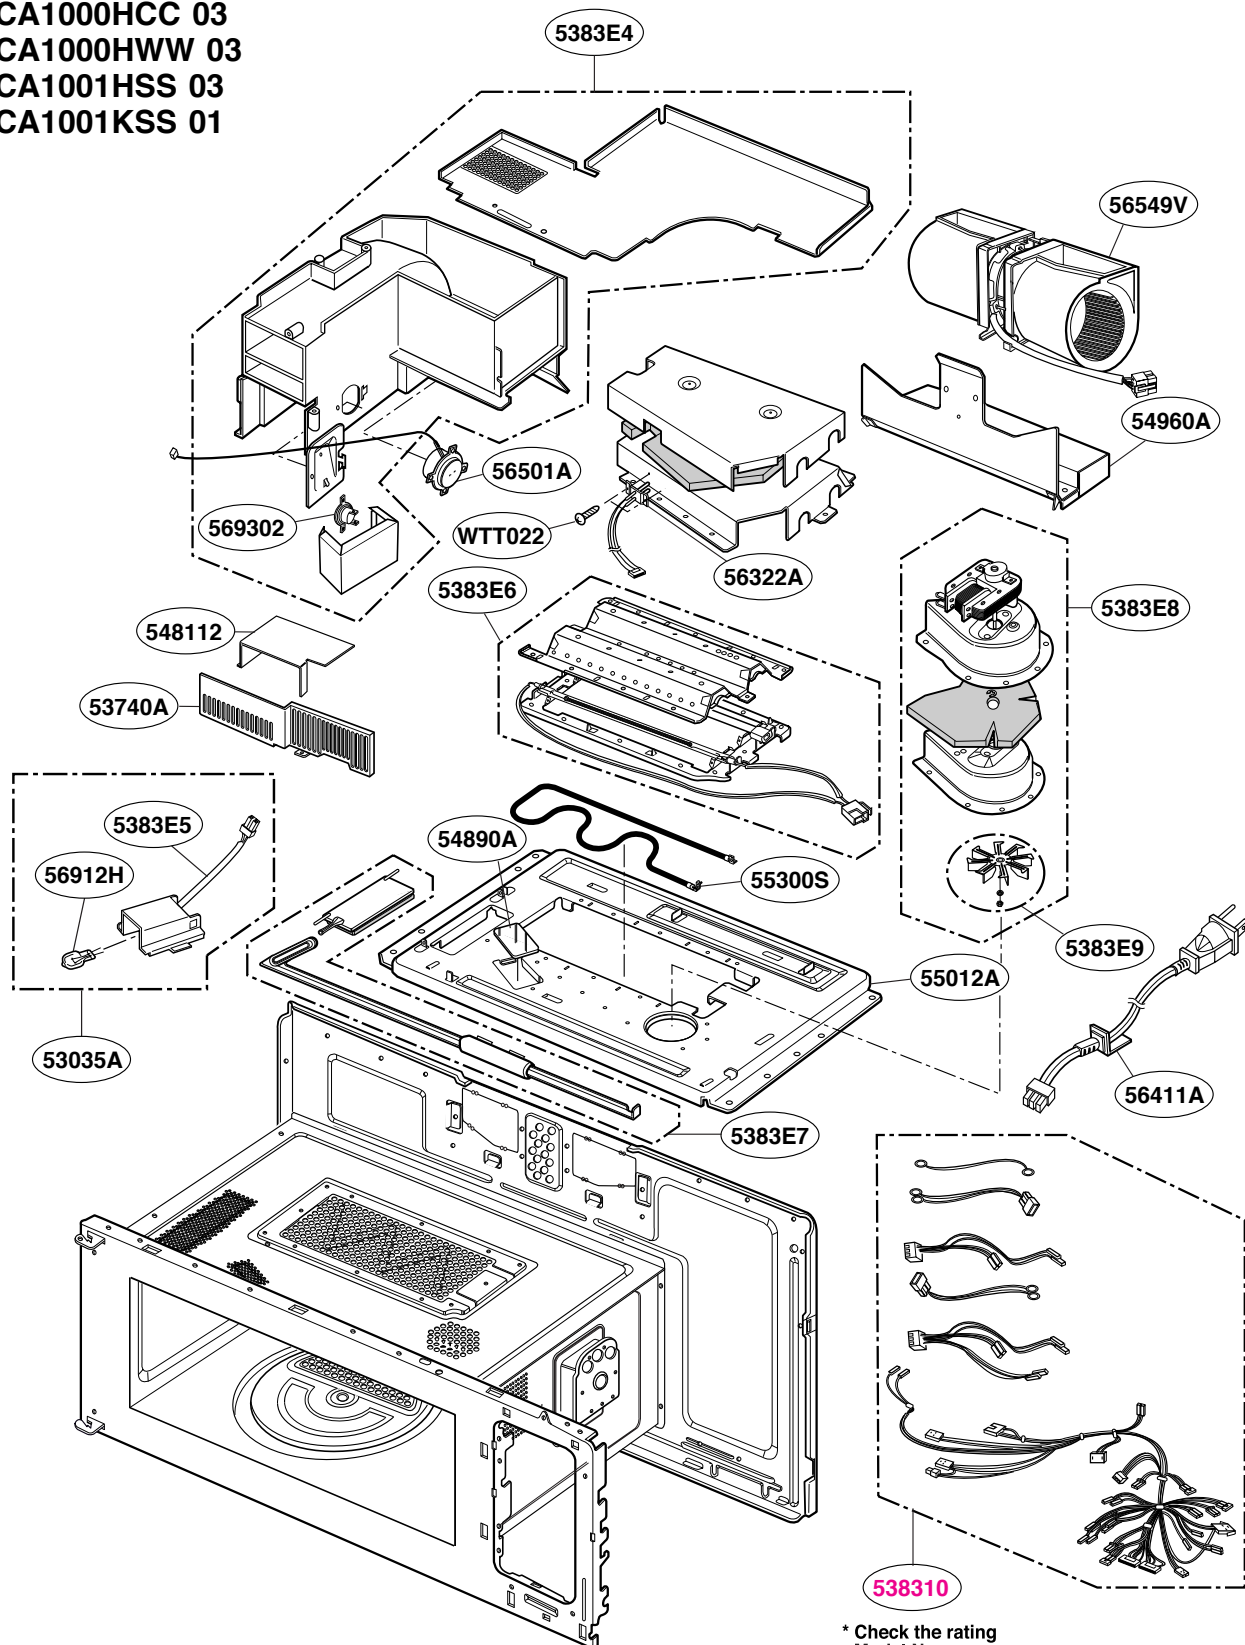

INTERIOR PARTS (I-II)

Check the rating label of Model and order SVC parts according to the Model No.

Model: SCA1000HBB 04
SCA1000HCC 04
SCA1000HWW 04
SCA1001KSS 02

INTERIOR PARTS (I-III)

Check the rating label of Model and order SVC parts according to the Model No.

Model: SCA1000HBB 01
SCA1000HCC 01
SCA1000HWW 01
SCA1001HSS 01

INTERIOR PARTS (II - I)

Check the rating label of Model and order SVC parts according to the Model No.

* Check the rating Model No.

Model: SCA1000HBB 02
 SCA1000HCC 02
 SCA1000HWW 02
 SCA1001HSS 02
 SCA1000HBB 03
 SCA1000HCC 03
 SCA1000HWW 03
 SCA1001HSS 03
 SCA1001KSS 01

INTERIOR PARTS (II - II)

Check the rating label of Model and order SVC parts according to the Model No.

* Check the rating Model No.

Model: SCA1000HBB 04
SCA1000HCC 04
SCA1000HWW 04
SCA1001KSS 02

INTERIOR PARTS (II - III)