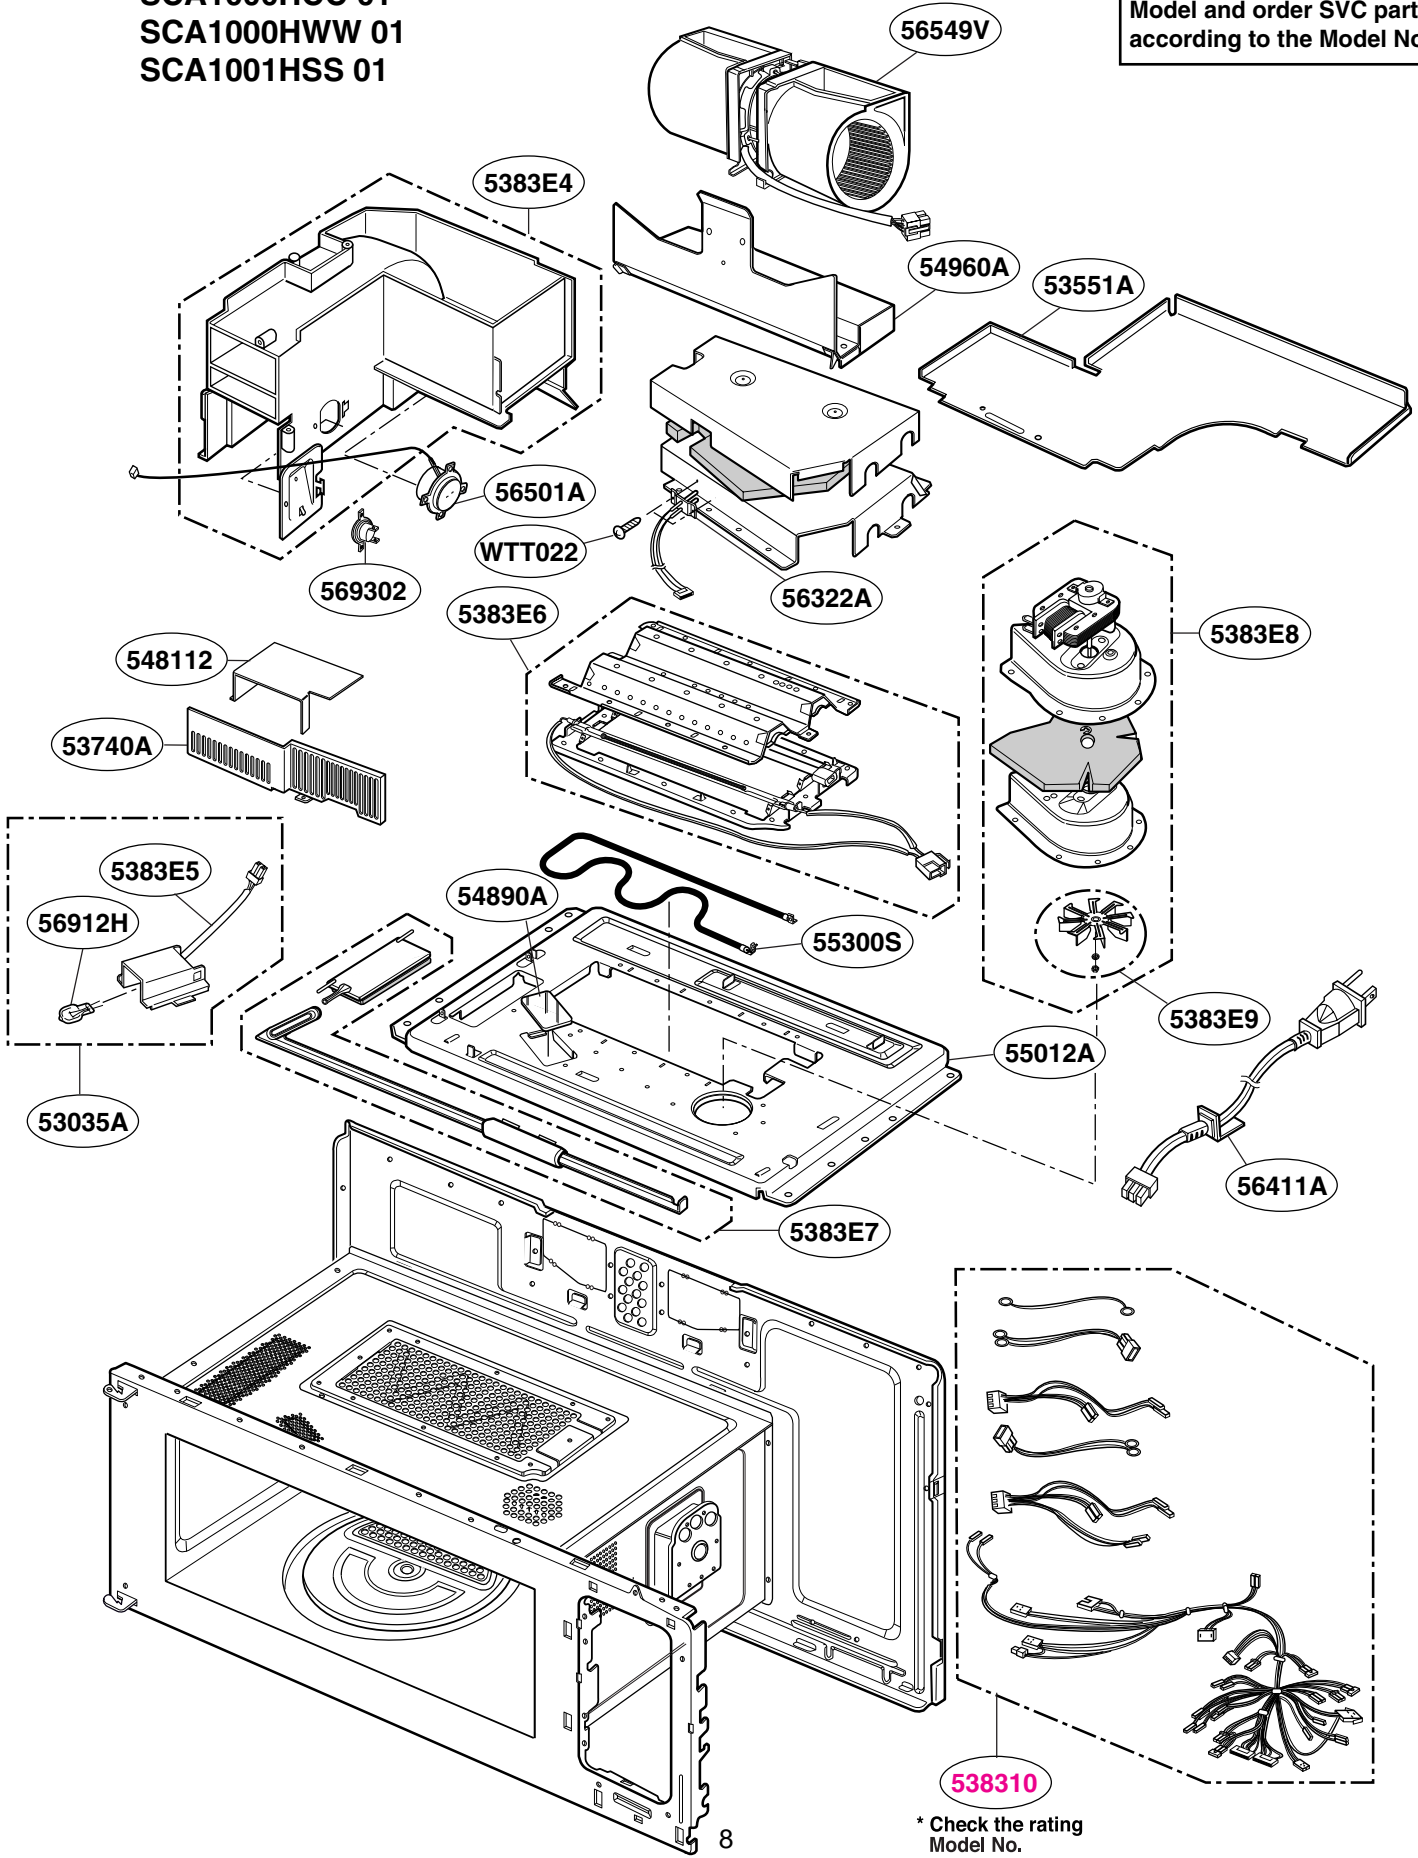

INTERIOR PARTS (I-I)

Check the rating label of Model and order SVC parts according to the Model No.

* Check the rating Model No.

Model: SCA1000HBB 03
SCA1000HCC 03
SCA1000HWW 03
SCA1001HSS 03
SCA1001KSS 01

INTERIOR PARTS (I-II)

Check the rating label of Model and order SVC parts according to the Model No.

Model: SCA1000HBB 04
SCA1000HCC 04
SCA1000HWW 04
SCA1001KSS 02

INTERIOR PARTS (I-III)

Check the rating label of Model and order SVC parts according to the Model No.

Model: SCA1000HBB 01
SCA1000HCC 01
SCA1000HWW 01
SCA1001HSS 01

INTERIOR PARTS (II - I)

Check the rating label of Model and order SVC parts according to the Model No.

* Check the rating Model No.

Model: SCA1000HBB 02
 SCA1000HCC 02
 SCA1000HWW 02
 SCA1001HSS 02
 SCA1000HBB 03
 SCA1000HCC 03
 SCA1000HWW 03
 SCA1001HSS 03
 SCA1001KSS 01