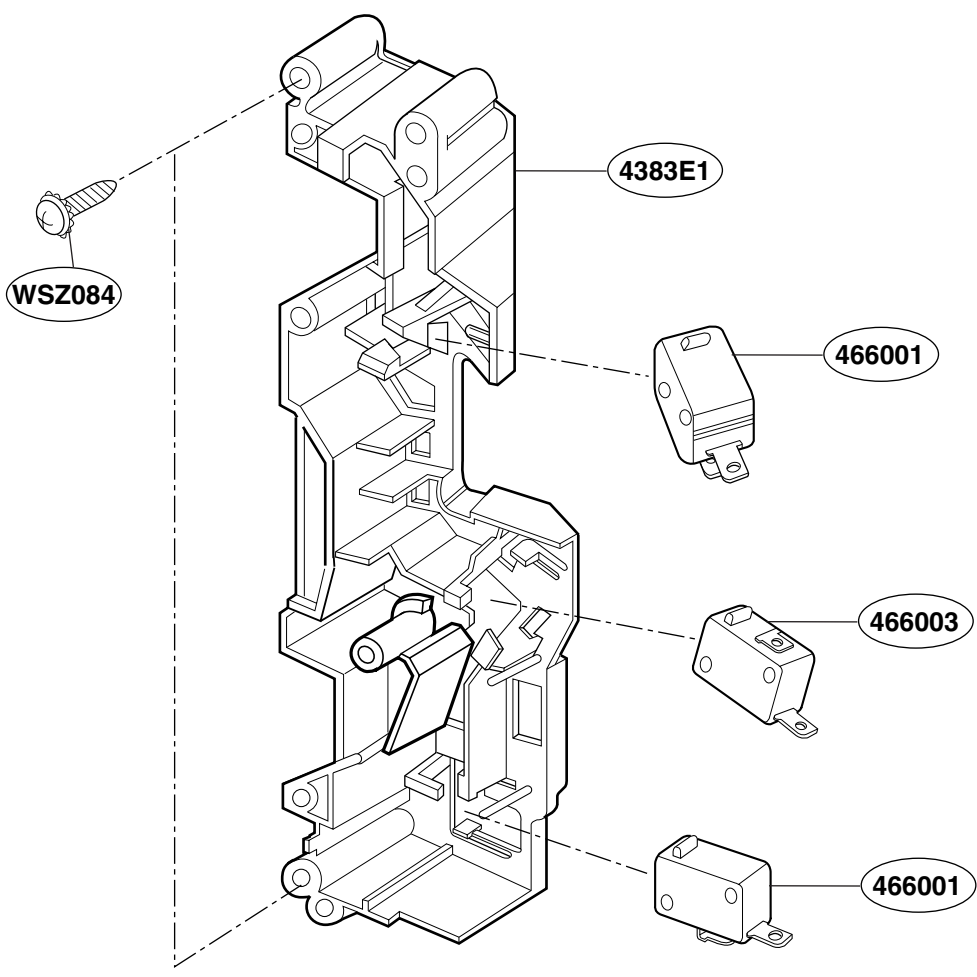

----- Manual continues below -----

Model: SCA1000HBB
SCA1000HWW
SCA1000HCC
SCA1001HSS
SCA1001KSS

DOOR PARTS

Model: SCA1000HBB
SCA1000HWW
SCA1000HCC
SCA1001HSS
SCA1001KSS

CONTROLLER PARTS

Model: SCA1000HBB
SCA1000HWW
SCA1000HCC
SCA1001HSS
SCA1001KSS

OVEN CAVITY PARTS

Model: SCA1000HBB
SCA1000HWW
SCA1000HCC
SCA1001HSS
SCA1001KSS

LATCH BOARD PARTS

Model: SCA1000HBB 01
 SCA1000HCC 01
 SCA1000HWW 01
 SCA1001HSS 01
 SCA1000HBB 02
 SCA1000HCC 02
 SCA1000HWW 02
 SCA1001HSS 02

INTERIOR PARTS (I-I)

Check the rating label of Model and order SVC parts according to the Model No.

* Check the rating Model No.

Model: SCA1000HBB 03
SCA1000HCC 03
SCA1000HWW 03
SCA1001HSS 03
SCA1001KSS 01

INTERIOR PARTS (I-II)

Check the rating label of Model and order SVC parts according to the Model No.

Model: SCA1000HBB 04
SCA1000HCC 04
SCA1000HWW 04
SCA1001KSS 02

INTERIOR PARTS (I-III)

Check the rating label of Model and order SVC parts according to the Model No.