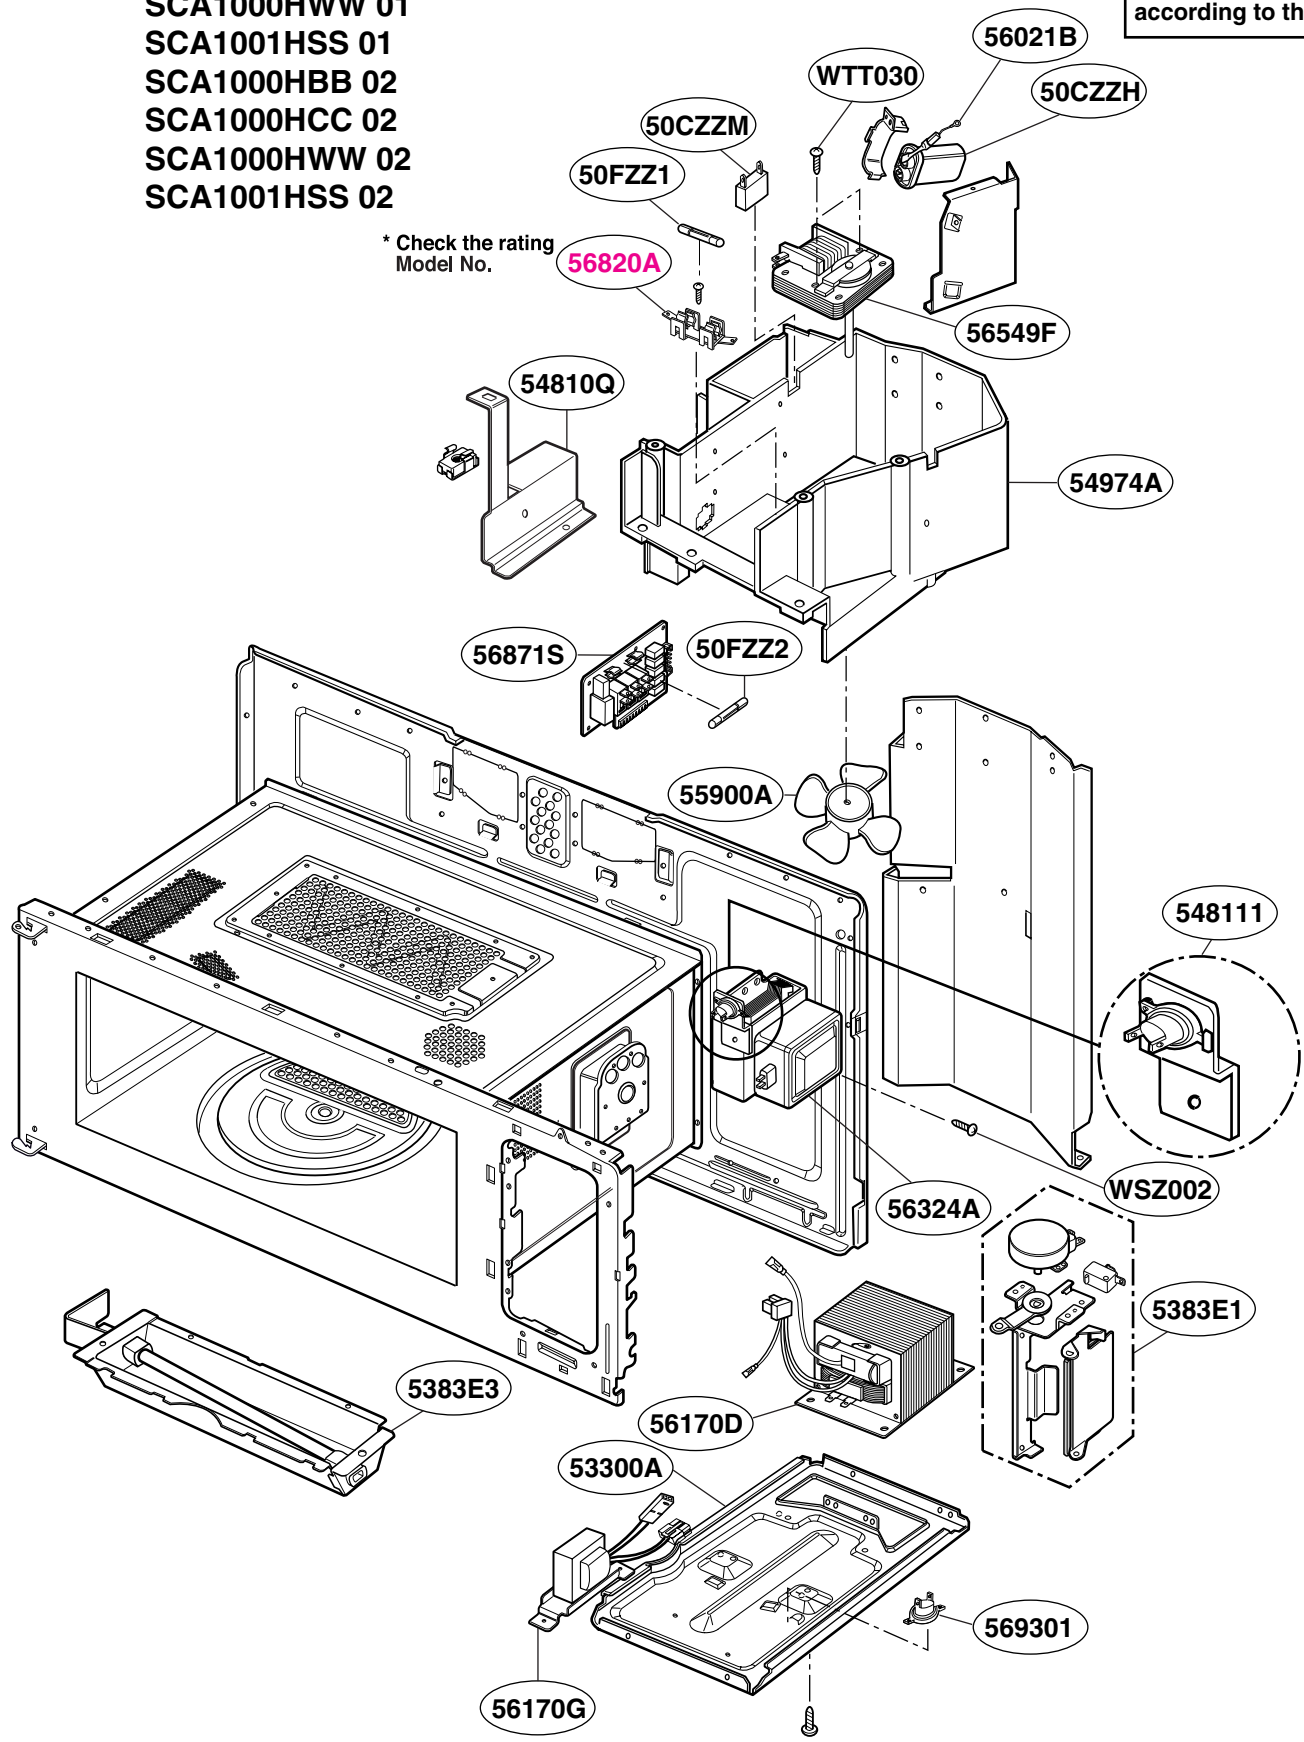

----- Manual continues below -----

Model: SCA1000HBB
SCA1000HWW
SCA1000HCC
SCA1001HSS
SCA1001KSS

DOOR PARTS

Model: SCA1000HBB
SCA1000HWW
SCA1000HCC
SCA1001HSS
SCA1001KSS

CONTROLLER PARTS

Model: SCA1000HBB
SCA1000HWW
SCA1000HCC
SCA1001HSS
SCA1001KSS

OVEN CAVITY PARTS

Model: SCA1000HBB
SCA1000HWW
SCA1000HCC
SCA1001HSS
SCA1001KSS

LATCH BOARD PARTS

Model: SCA1000HBB 01
 SCA1000HCC 01
 SCA1000HWW 01
 SCA1001HSS 01
 SCA1000HBB 02
 SCA1000HCC 02
 SCA1000HWW 02
 SCA1001HSS 02

INTERIOR PARTS (I-I)

Check the rating label of Model and order SVC parts according to the Model No.

* Check the rating Model No.

Model: SCA1000HBB 03
SCA1000HCC 03
SCA1000HWW 03
SCA1001HSS 03
SCA1001KSS 01

INTERIOR PARTS (I-II)

Check the rating label of Model and order SVC parts according to the Model No.

Model: SCA1000HBB 04
SCA1000HCC 04
SCA1000HWW 04
SCA1001KSS 02

INTERIOR PARTS (I-III)

Check the rating label of Model and order SVC parts according to the Model No.