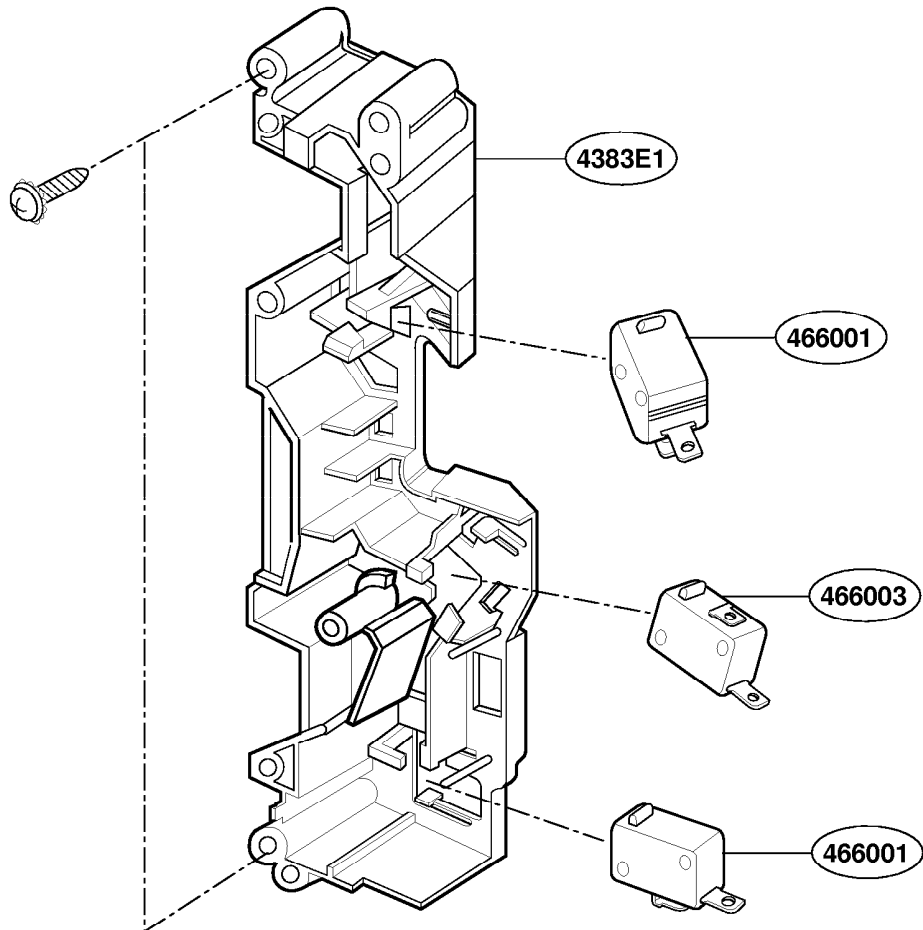

This Owner's Manual is provided and hosted by [Appliance Factory Parts](#).

GE SCA1001DSS03 Owner's Manual

[Shop genuine replacement parts for GE
SCA1001DSS03](#)

DOOR PARTS

Model: SCA1000
SCA1001

[Find Your GE Microwave Parts - Select From 3055 Models](#)

----- Manual continues below -----

DOOR PARTS

Model: SCA1000
SCA1001

CONTROLLER PARTS

Model: SCA1000
SCA1001

OVEN CAVITY PARTS

Model: SCA1000
SCA1001

LATCH BOARD PARTS

Model: SCA1000
SCA1001

INTERIOR PARTS (II)

Model: SCA1000
SCA1001

INSTALLATION PARTS

Model: SCA1000
SCA1001