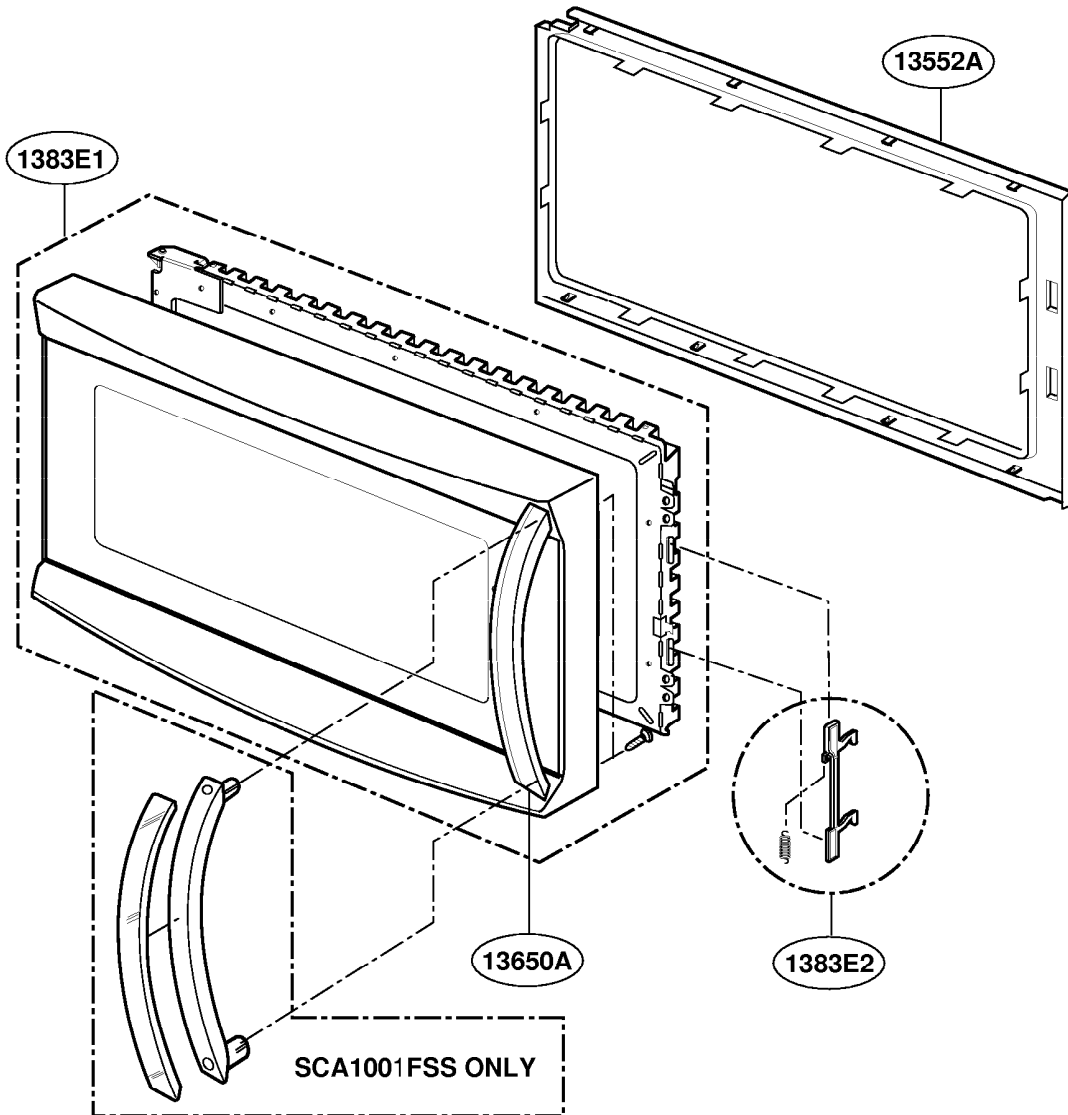

This Owner's Manual is provided and hosted by [Appliance Factory Parts](#).

GE SCA1001DSS03 Owner's Manual

[Shop genuine replacement parts for GE
SCA1001DSS03](#)

DOOR PARTS

Model: SCA1000
SCA1001

[Find Your GE Microwave Parts - Select From 3055 Models](#)

----- Manual continues below -----

DOOR PARTS

Model: SCA1000
SCA1001

CONTROLLER PARTS

Model: SCA1000
SCA1001

OVEN CAVITY PARTS

Model: SCA1000
SCA1001

LATCH BOARD PARTS