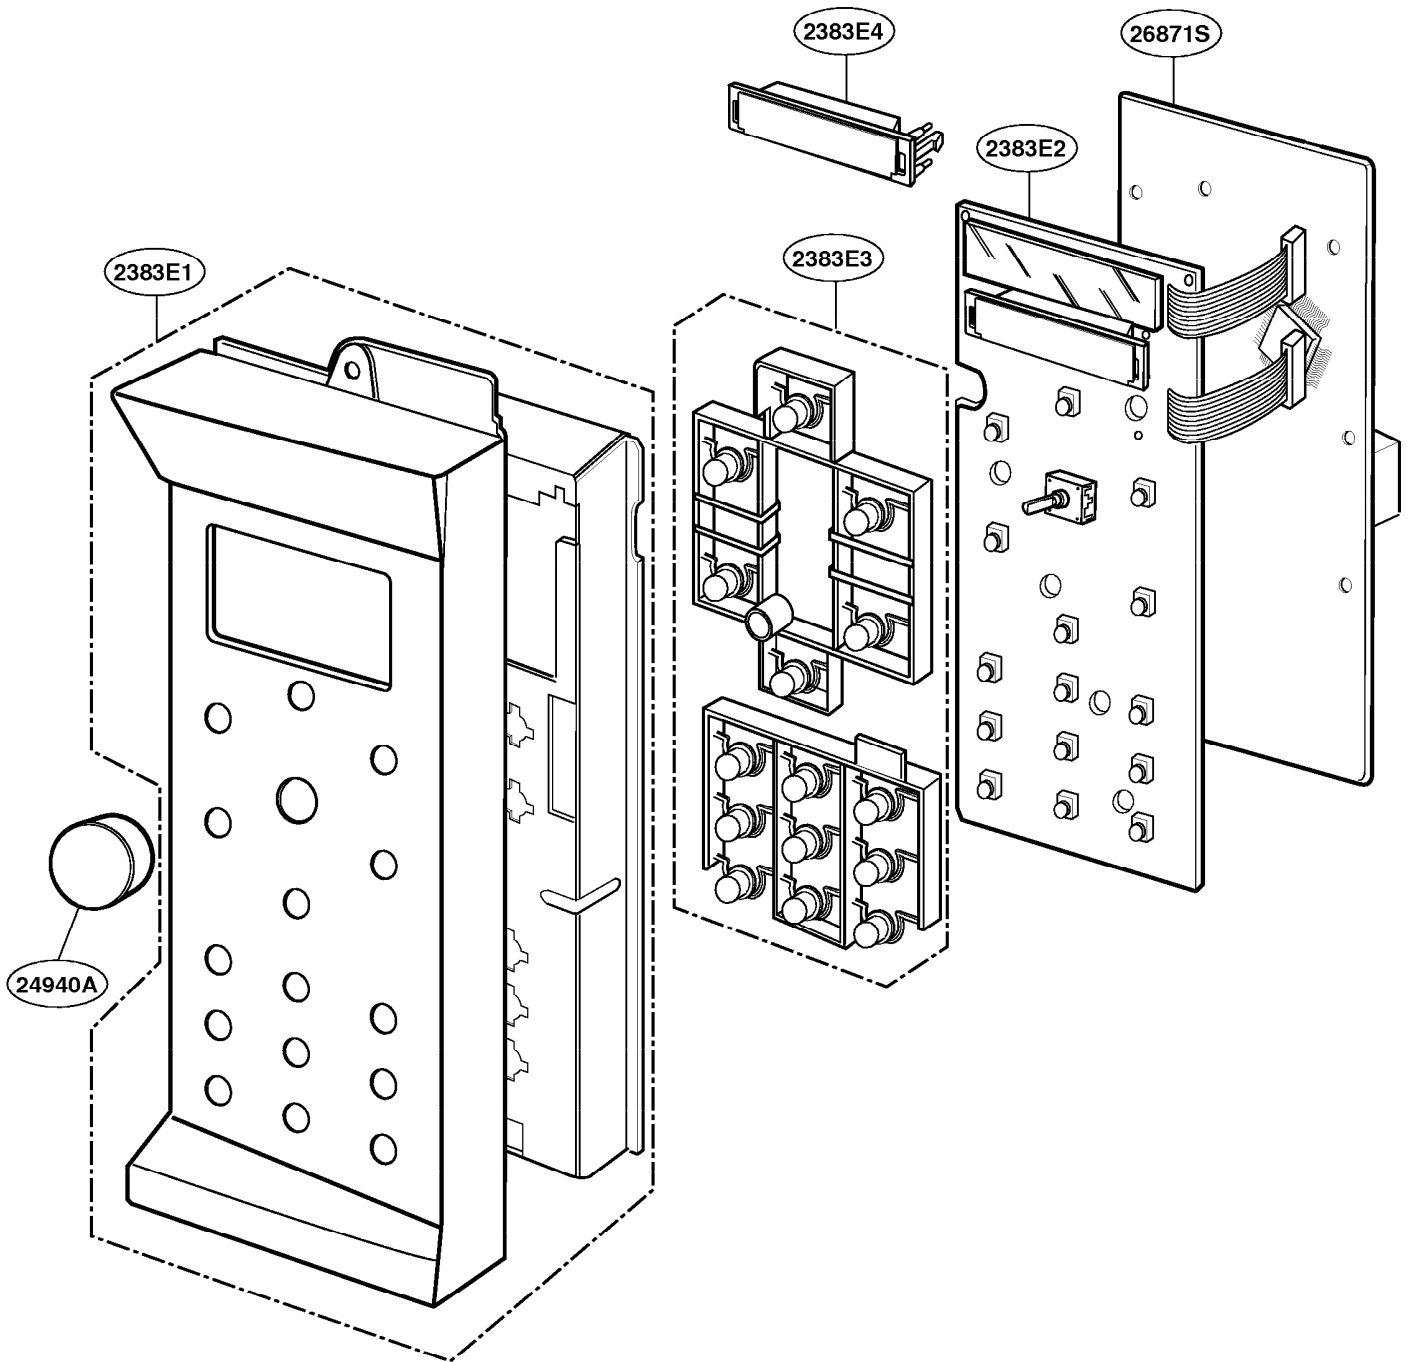

This Owner's Manual is provided and hosted by [Appliance Factory Parts](#).

GE SCA1001DSS03 Owner's Manual

[Shop genuine replacement parts for GE
SCA1001DSS03](#)

DOOR PARTS

Model: SCA1000
SCA1001

[Find Your GE Microwave Parts - Select From 3055 Models](#)

----- Manual continues below -----

DOOR PARTS

Model: SCA1000
SCA1001

CONTROLLER PARTS

Model: SCA1000
SCA1001

OVEN CAVITY PARTS

Model: SCA1000
SCA1001

LATCH BOARD PARTS

Model: SCA1000
SCA1001

INTERIOR PARTS (II)

Model: SCA1000
SCA1001

INSTALLATION PARTS

Model: SCA1000
SCA1001