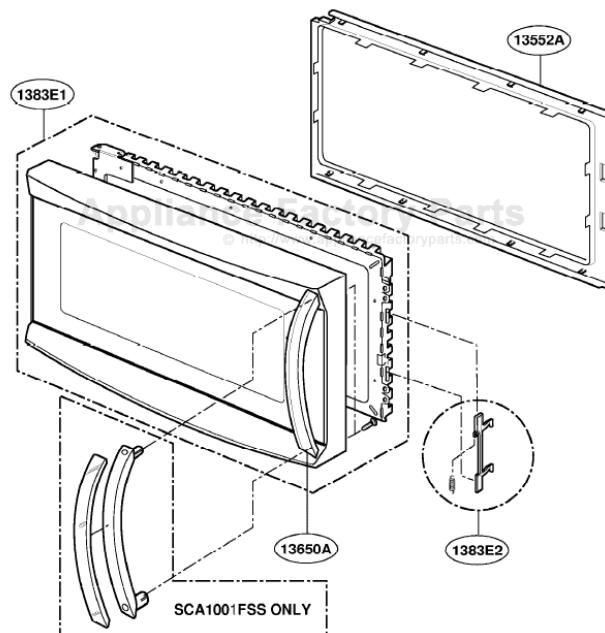

This Owner's Manual is provided and hosted by [Appliance Factory Parts](#).

GE SCA1001DSS03 Owner's Manual

[Shop genuine replacement parts for GE
SCA1001DSS03](#)

DOOR PARTS

Model: SCA1000
SCA1001

[Find Your GE Microwave Parts - Select From 3055 Models](#)

----- Manual continues below -----

DOOR PARTS

Model: SCA1000
SCA1001

CONTROLLER PARTS

Model: SCA1000
SCA1001

OVEN CAVITY PARTS

Model: SCA1000
SCA1001

LATCH BOARD PARTS