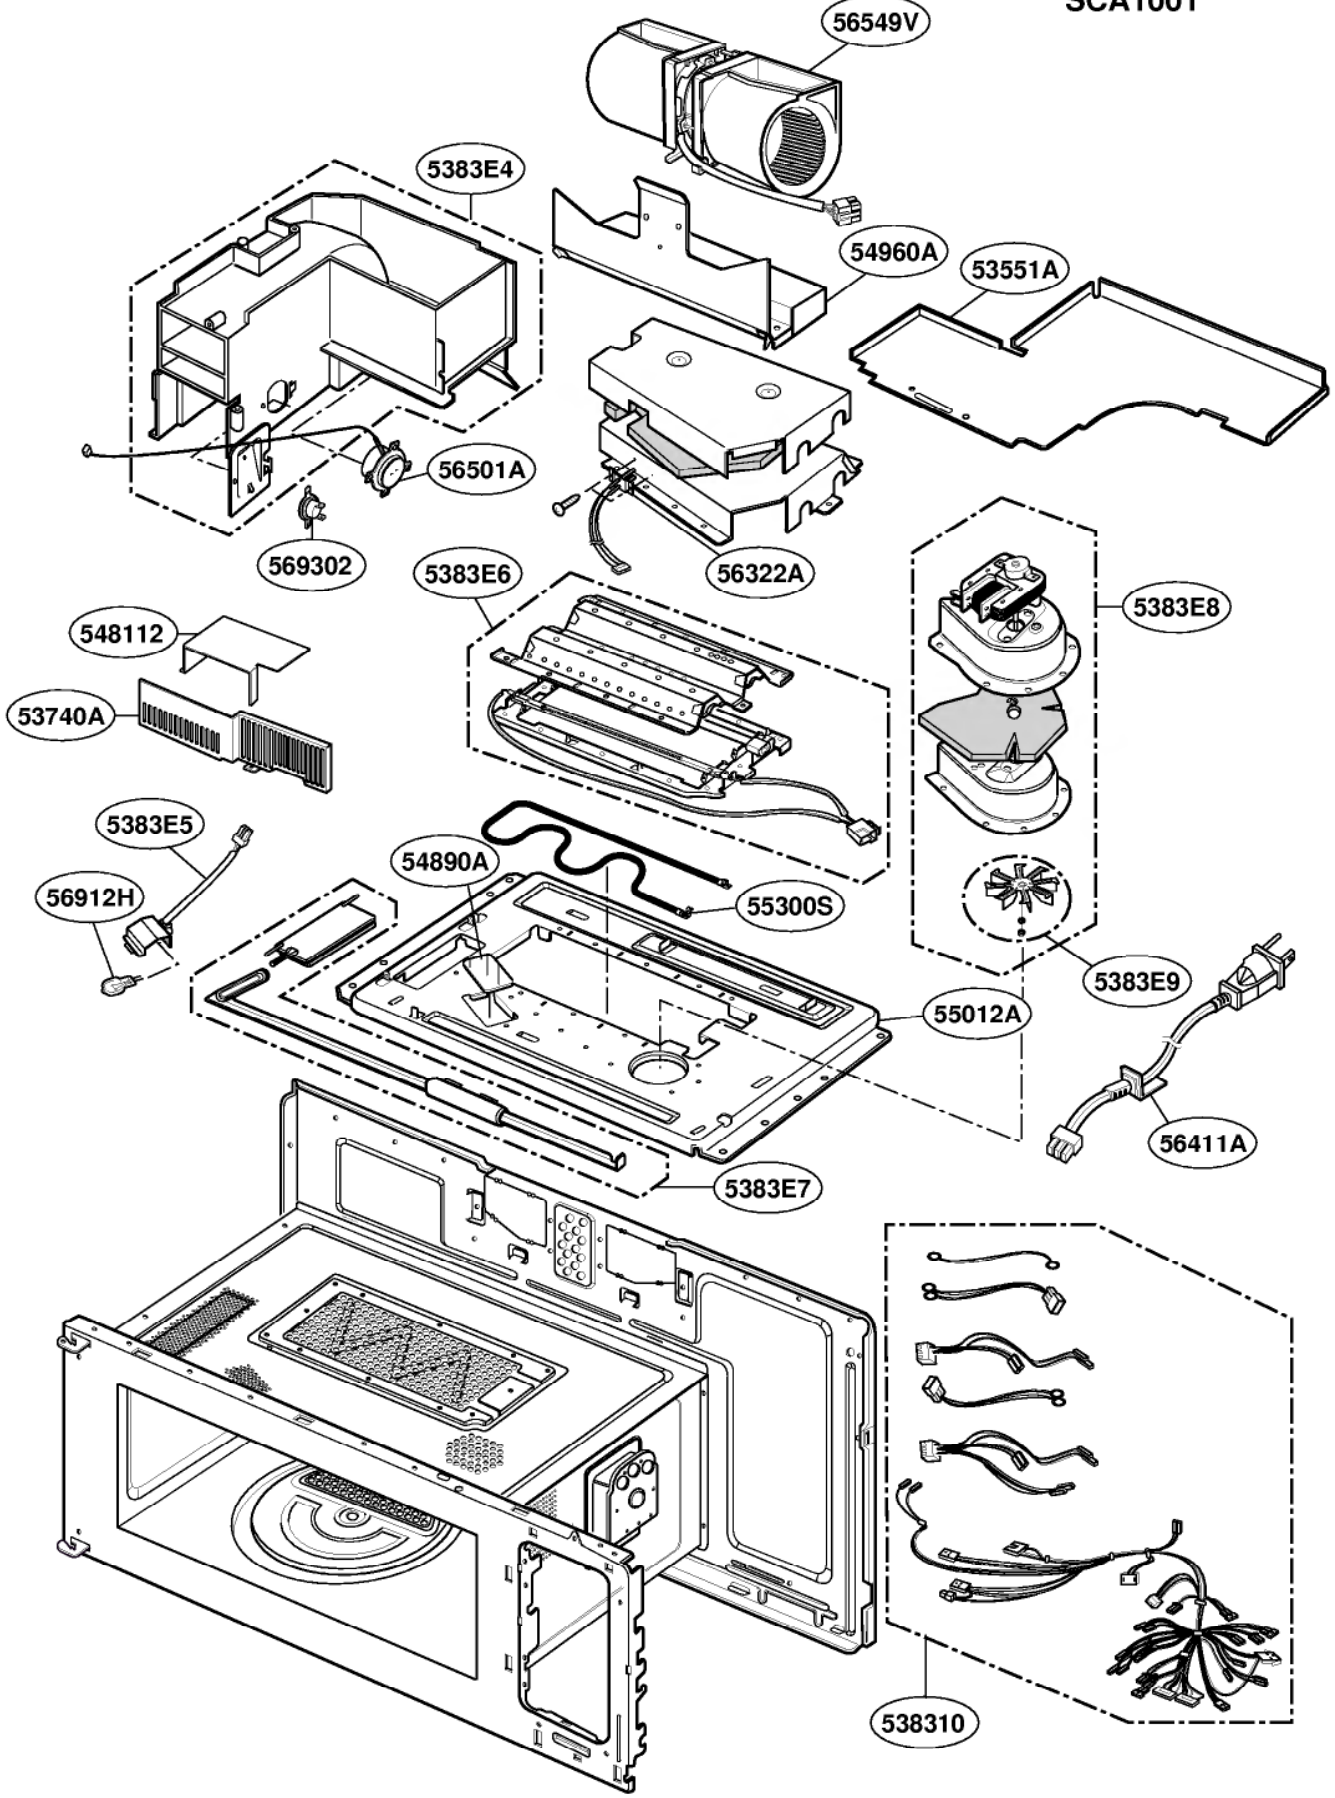

This Owner's Manual is provided and hosted by [Appliance Factory Parts](#).

GE SCA1001DSS03 Owner's Manual

[Shop genuine replacement parts for GE
SCA1001DSS03](#)

DOOR PARTS

Model: SCA1000
SCA1001

[Find Your GE Microwave Parts - Select From 3055 Models](#)

----- Manual continues below -----

DOOR PARTS

Model: SCA1000
SCA1001

CONTROLLER PARTS

Model: SCA1000
SCA1001

OVEN CAVITY PARTS

Model: SCA1000
SCA1001

LATCH BOARD PARTS

Model: SCA1000
SCA1001

INTERIOR PARTS (II)

Model: SCA1000
SCA1001

INSTALLATION PARTS

Model: SCA1000
SCA1001