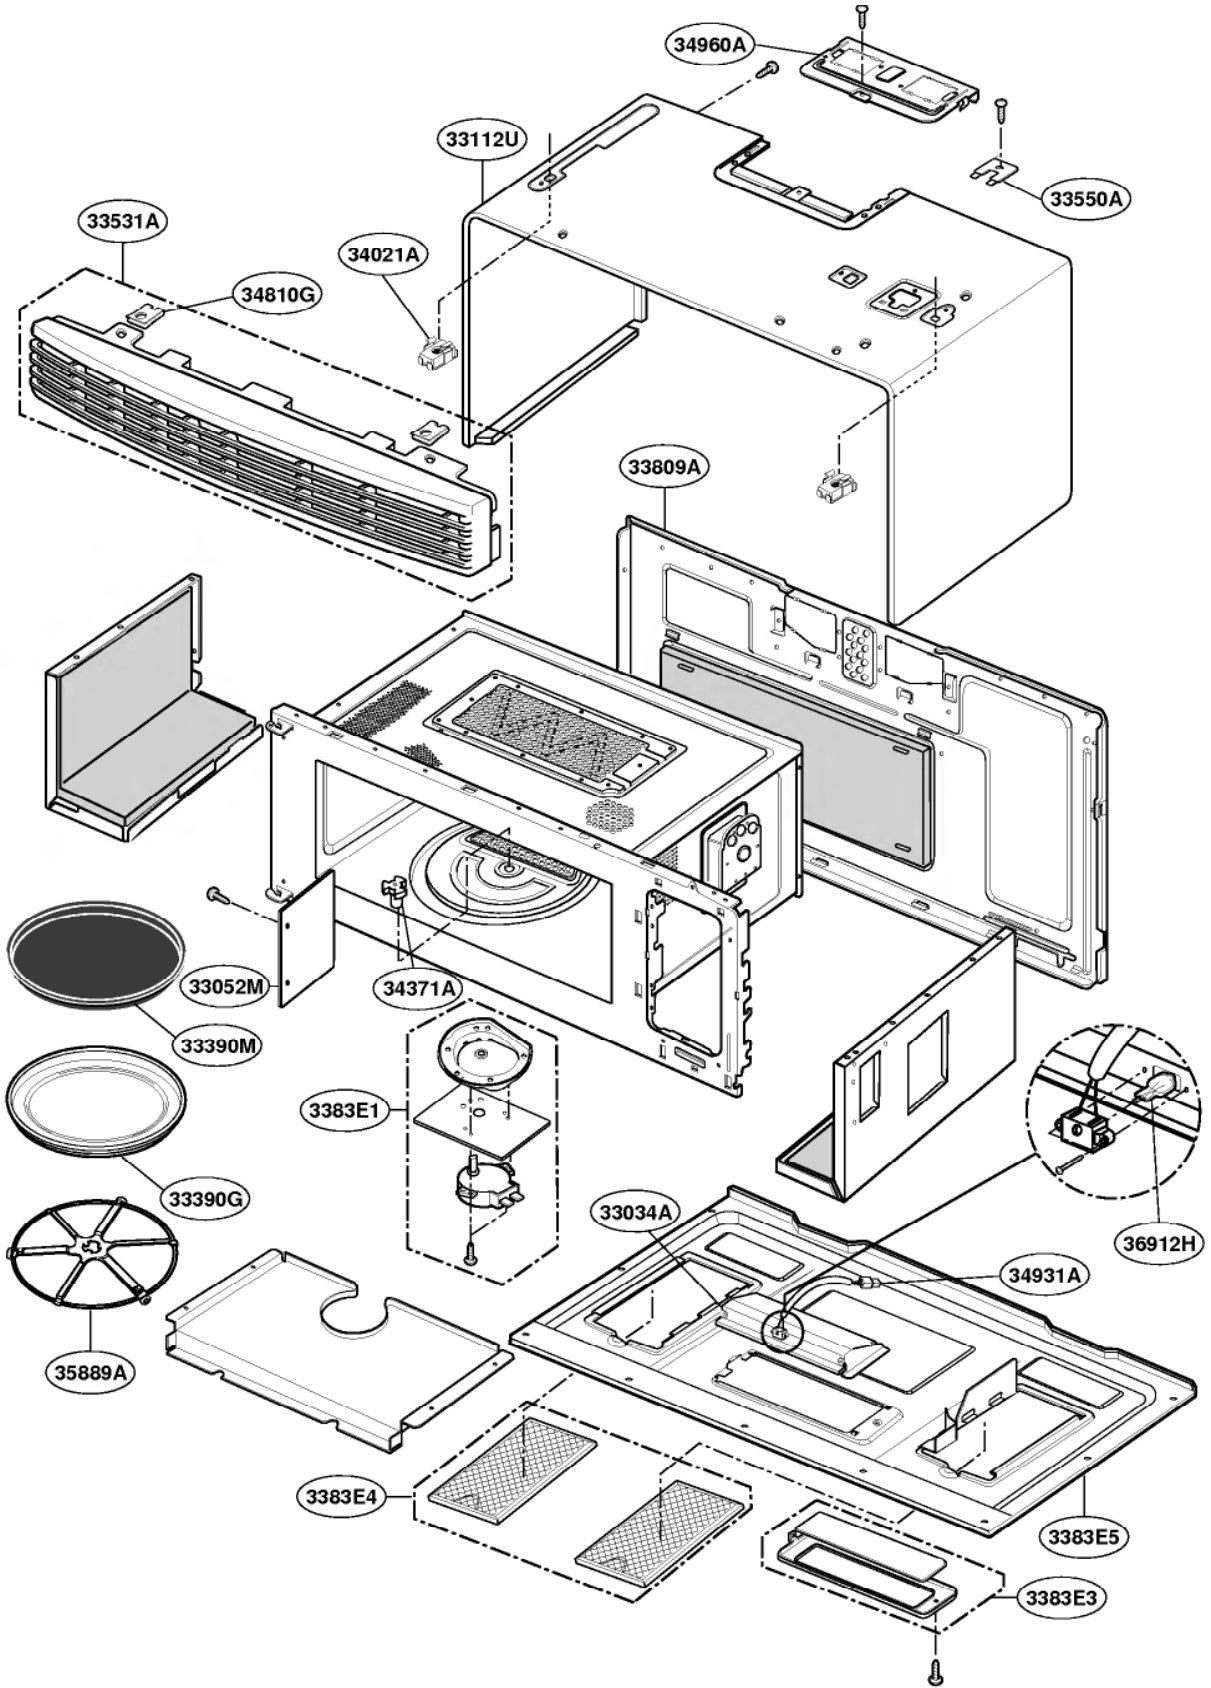

This Owner's Manual is provided and hosted by [Appliance Factory Parts](#).

GE SCA1001DSS03 Owner's Manual

[Shop genuine replacement parts for GE
SCA1001DSS03](#)

DOOR PARTS

Model: SCA1000
SCA1001

[Find Your GE Microwave Parts - Select From 3055 Models](#)

----- Manual continues below -----

DOOR PARTS

Model: SCA1000
SCA1001

CONTROLLER PARTS

Model: SCA1000
SCA1001

OVEN CAVITY PARTS

Model: SCA1000
SCA1001

LATCH BOARD PARTS

Model: SCA1000
SCA1001

INTERIOR PARTS (II)

Model: SCA1000
SCA1001

INSTALLATION PARTS

Model: SCA1000
SCA1001