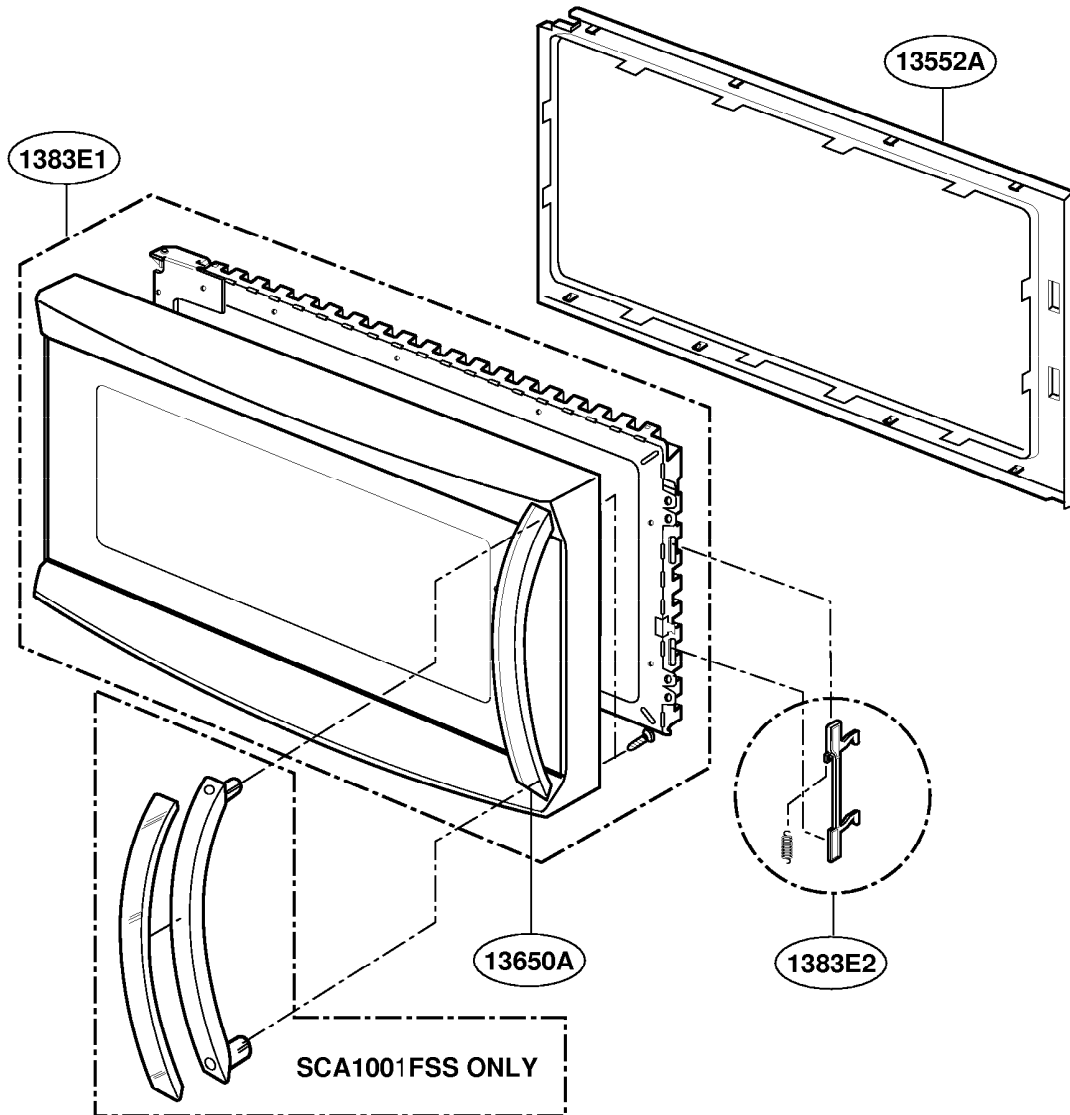

# GE SCA1001FSS02 Owner's Manual

[Shop genuine replacement parts for GE  
SCA1001FSS02](#)

DOOR PARTS

Model: SCA1000  
SCA1001

[Find Your GE Microwave Parts - Select From 3055 Models](#)

----- Manual continues below -----

# DOOR PARTS

Model: SCA1000  
SCA1001