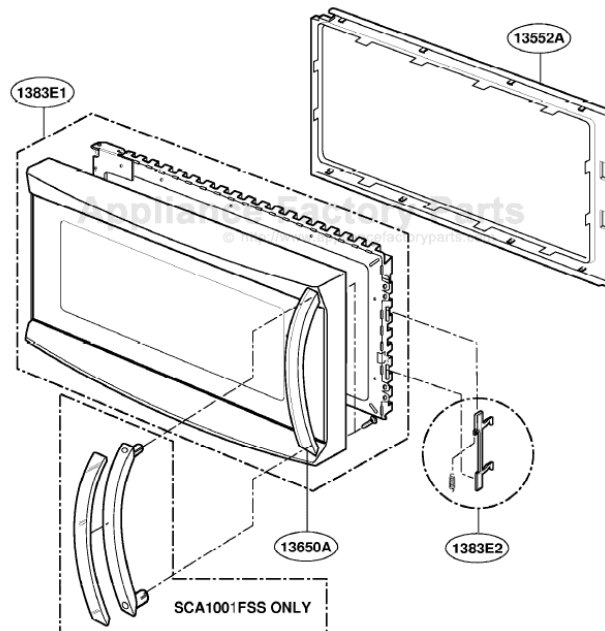

# GE SCA1001FSS02 Owner's Manual

[Shop genuine replacement parts for GE  
SCA1001FSS02](#)

DOOR PARTS

Model: SCA1000  
SCA1001

[Find Your GE Microwave Parts - Select From 3055 Models](#)

----- Manual continues below -----