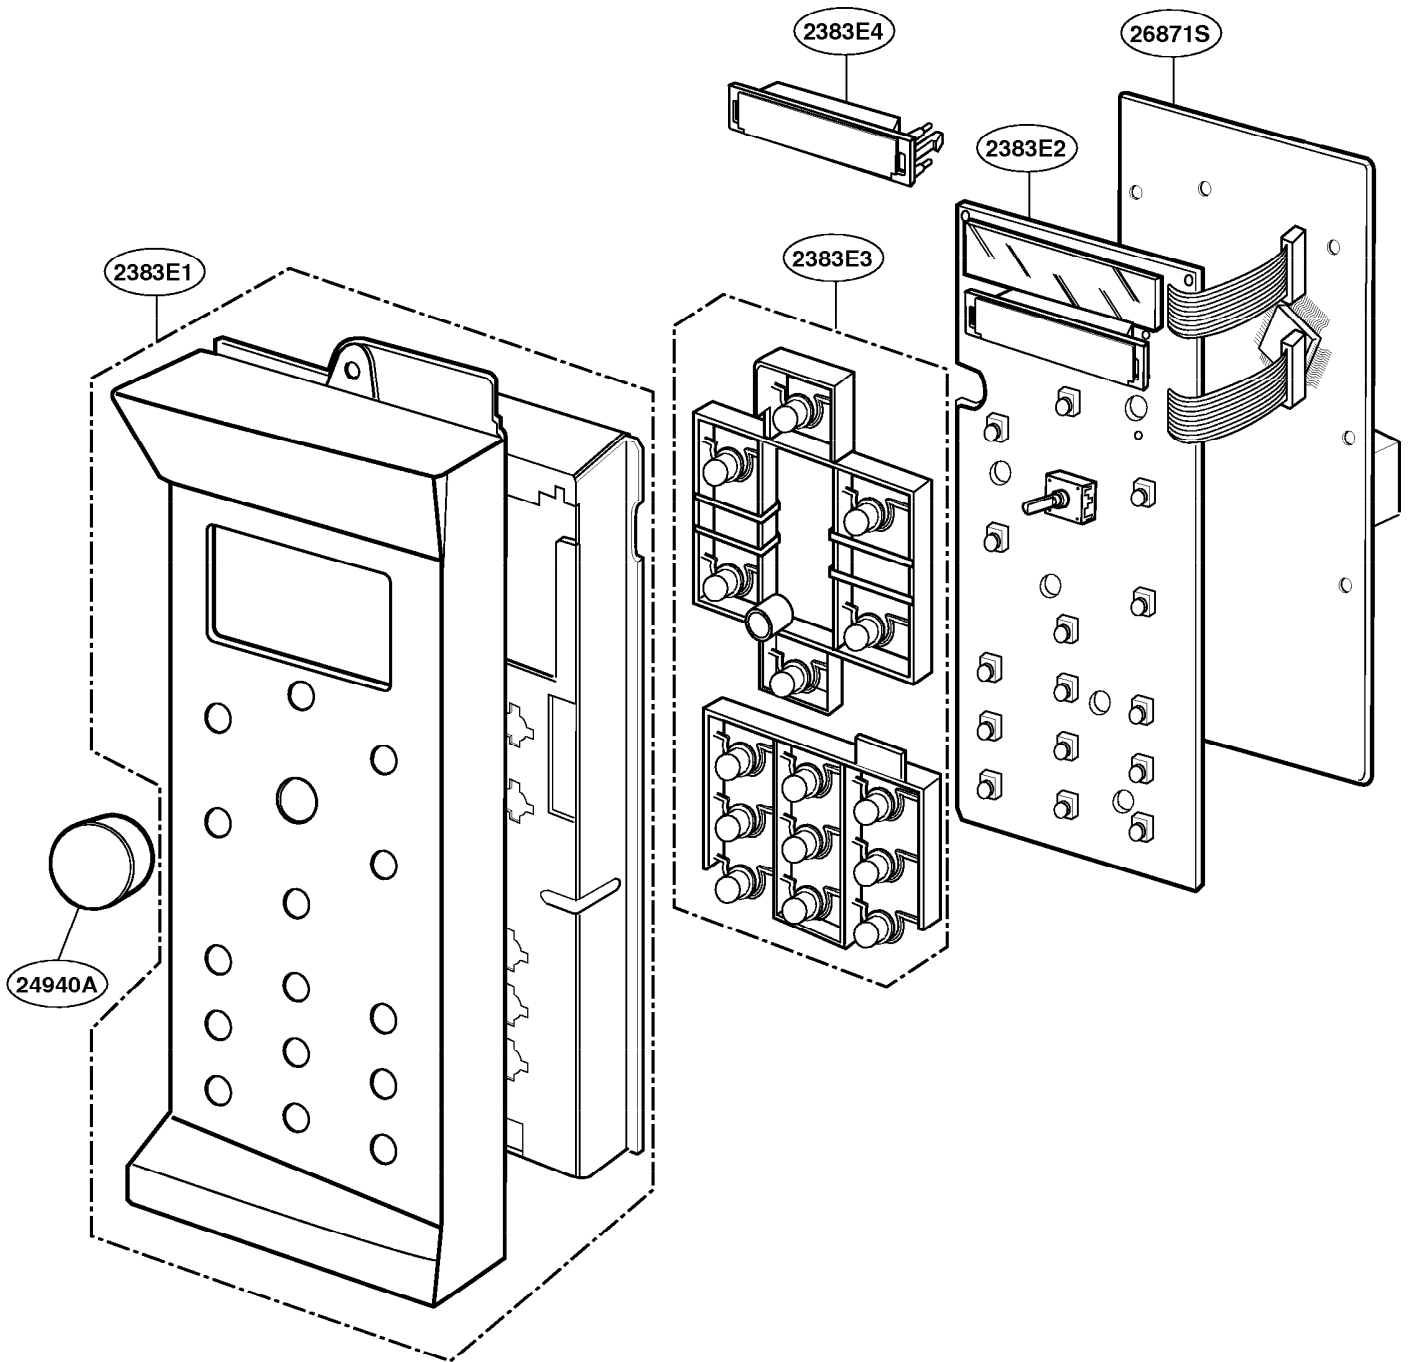

# GE SCA1001FSS02 Owner's Manual

[Shop genuine replacement parts for GE  
SCA1001FSS02](#)

DOOR PARTS

Model: SCA1000  
SCA1001

[Find Your GE Microwave Parts - Select From 3055 Models](#)

----- Manual continues below -----

# DOOR PARTS

Model: SCA1000  
SCA1001

# CONTROLLER PARTS

Model: SCA1000  
SCA1001

# LATCH BOARD PARTS

Model: SCA1000  
SCA1001